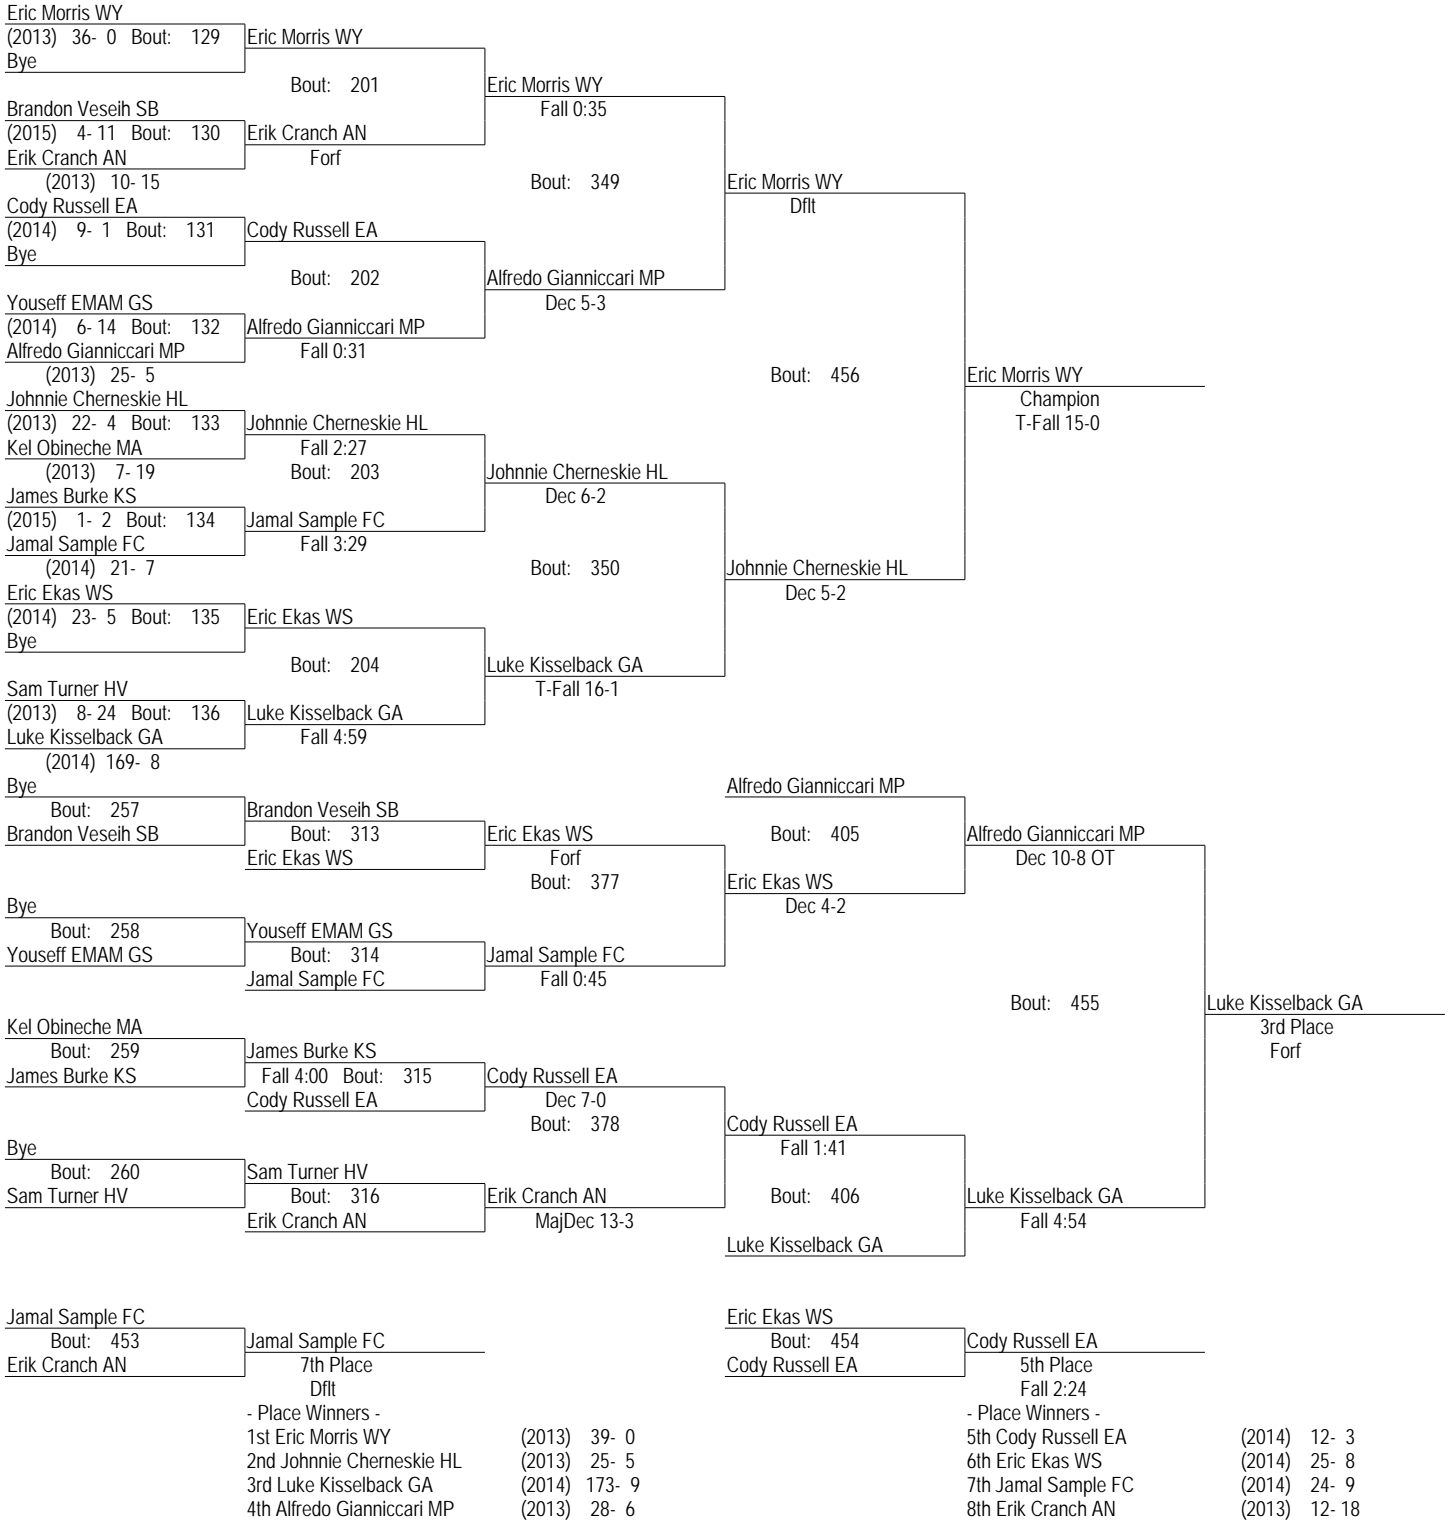

PAISAA_2013
 15-16 February 2013
 126

PAISAA_2013
 15-16 February 2013
 132

PAISAA_2013
 15-16 February 2013
 138

PAISAA_2013
 15-16 February 2013
 145

PAISAA_2013
15-16 February 2013
152

PAISAA_2013
 15-16 February 2013
 160

PAISAA_2013
15-16 February 2013
160

- AJ Cutrufello EA
 Bout: 445
 Vince Bellwoar HV
 7th Place
 Dec 8-4
- Place Winners -
- | | |
|-----------------------|---------------|
| 1st Greg Bacci MP | (2013) 39- 2 |
| 2nd Chris Weiler WY | (2016) 29- 9 |
| 3rd Dom Scalise KS | (2015) 26- 7 |
| 4th Eric Berger PC | (2013) 23- 4 |
| 5th John Grossi GA | (2015) 38- 8 |
| 6th Ethan Fye WS | (2014) 29- 6 |
| 7th Vince Bellwoar HV | (2013) 21- 11 |
| 8th AJ Cutrufello EA | (2015) 26- 13 |

PAISAA_2013
 15-16 February 2013
 170

PAISAA_2013
 15-16 February 2013
 182

PAISAA_2013
 15-16 February 2013
 195

PAISAA_2013
 15-16 February 2013
 220

PAISAA_2013
 15-16 February 2013
 285