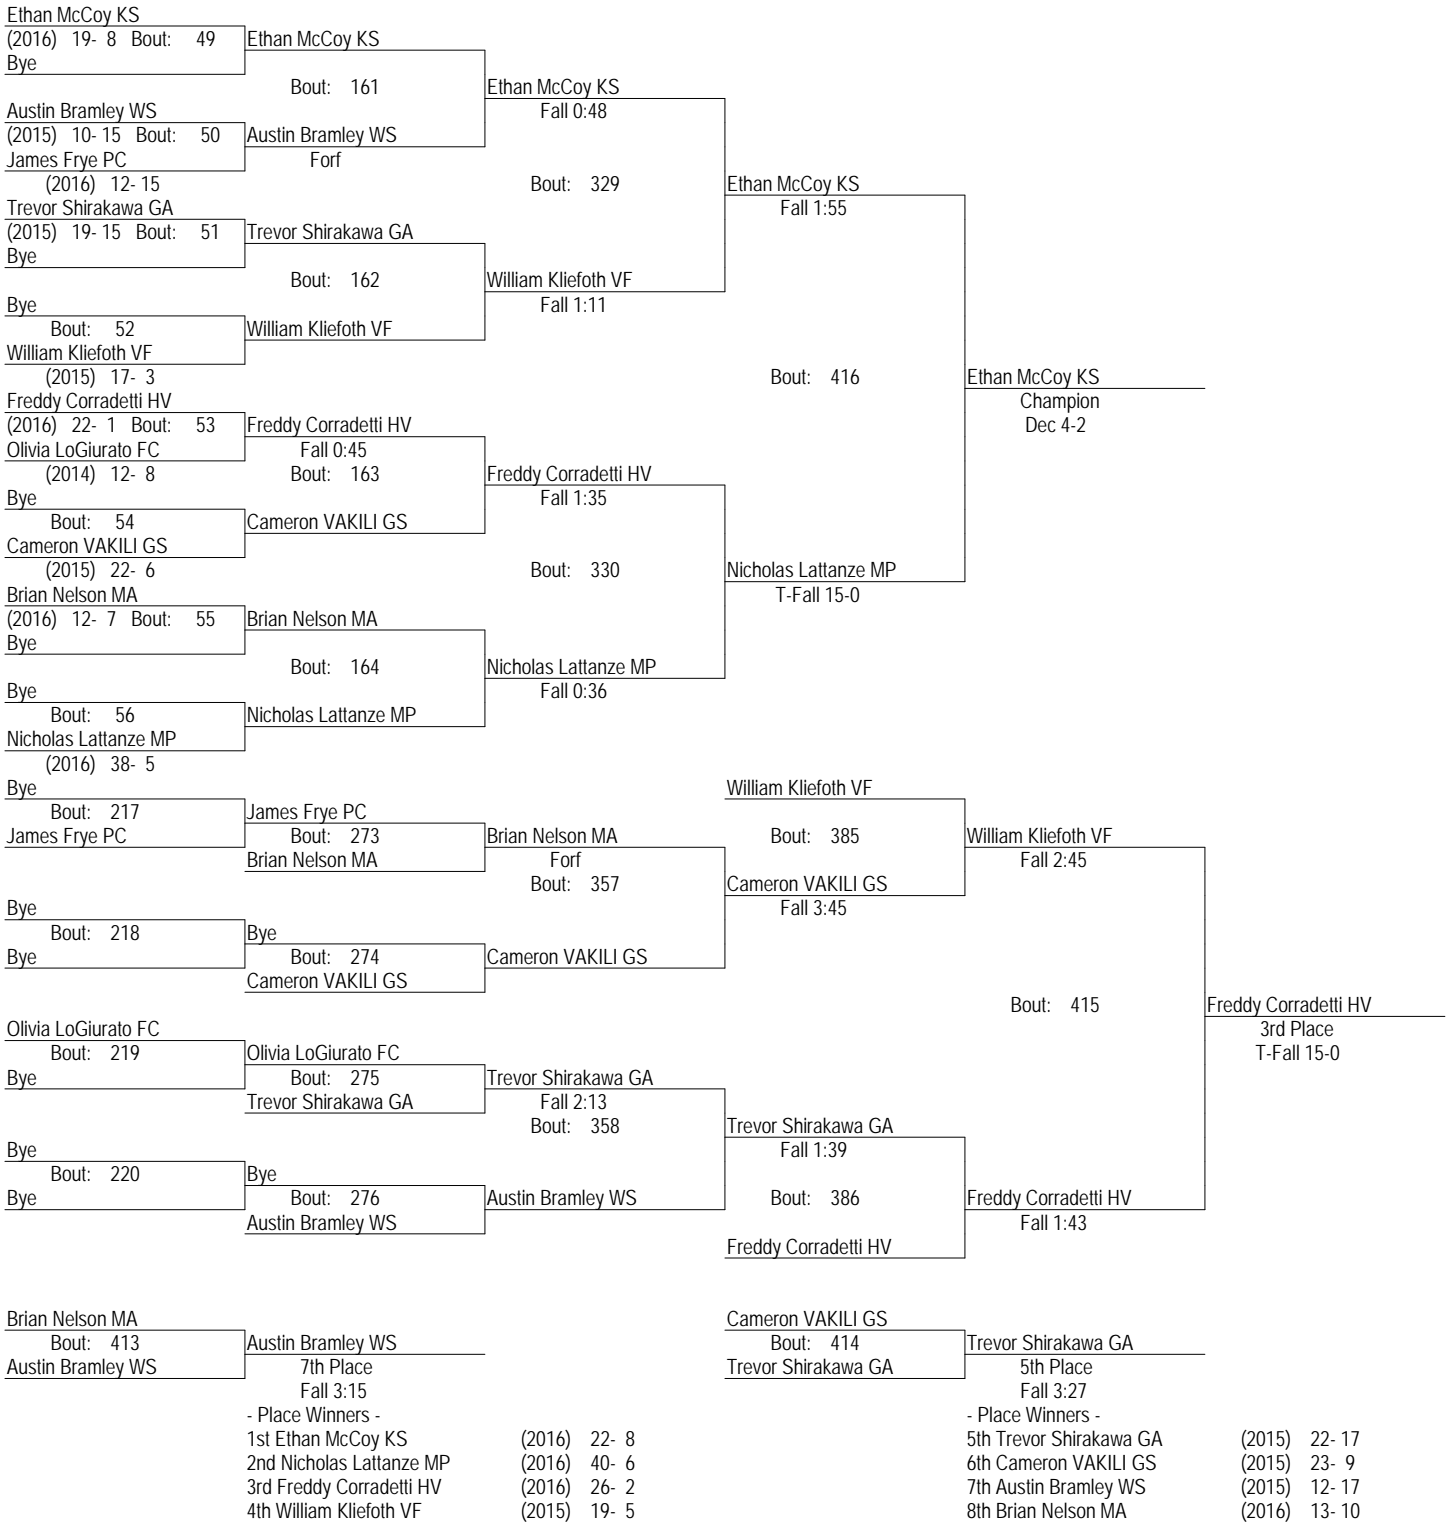

PAISAA_2013
 15-16 February 2013
 106

PAISAA_2013
 15-16 February 2013
 113

PAISAA_2013
 15-16 February 2013
 120

PAISAA_2013

15-16 February 2013

120

- Place Winners -

1st Matthew Lattanze MP	(2016) 41- 4
2nd Will Crisco WY	(2014) 14- 4
3rd Evan Shirakawa GA	(2013) 26- 15
4th Austin Mortimer WM	(2014) 20- 4
5th Jared Marshall WS	(2014) 17- 7
6th Ben Grobman HV	(2013) 19- 18
7th Jackson Bistrong CH	(2015) 22- 14
8th Will Garrett HL	(2015) 10- 20

PAISAA_2013
 15-16 February 2013
 126

PAISAA_2013
 15-16 February 2013
 132

PAISAA_2013
 15-16 February 2013
 138

PAISAA_2013
 15-16 February 2013
 145

PAISAA_2013
15-16 February 2013
152

PAISAA_2013
 15-16 February 2013
 160