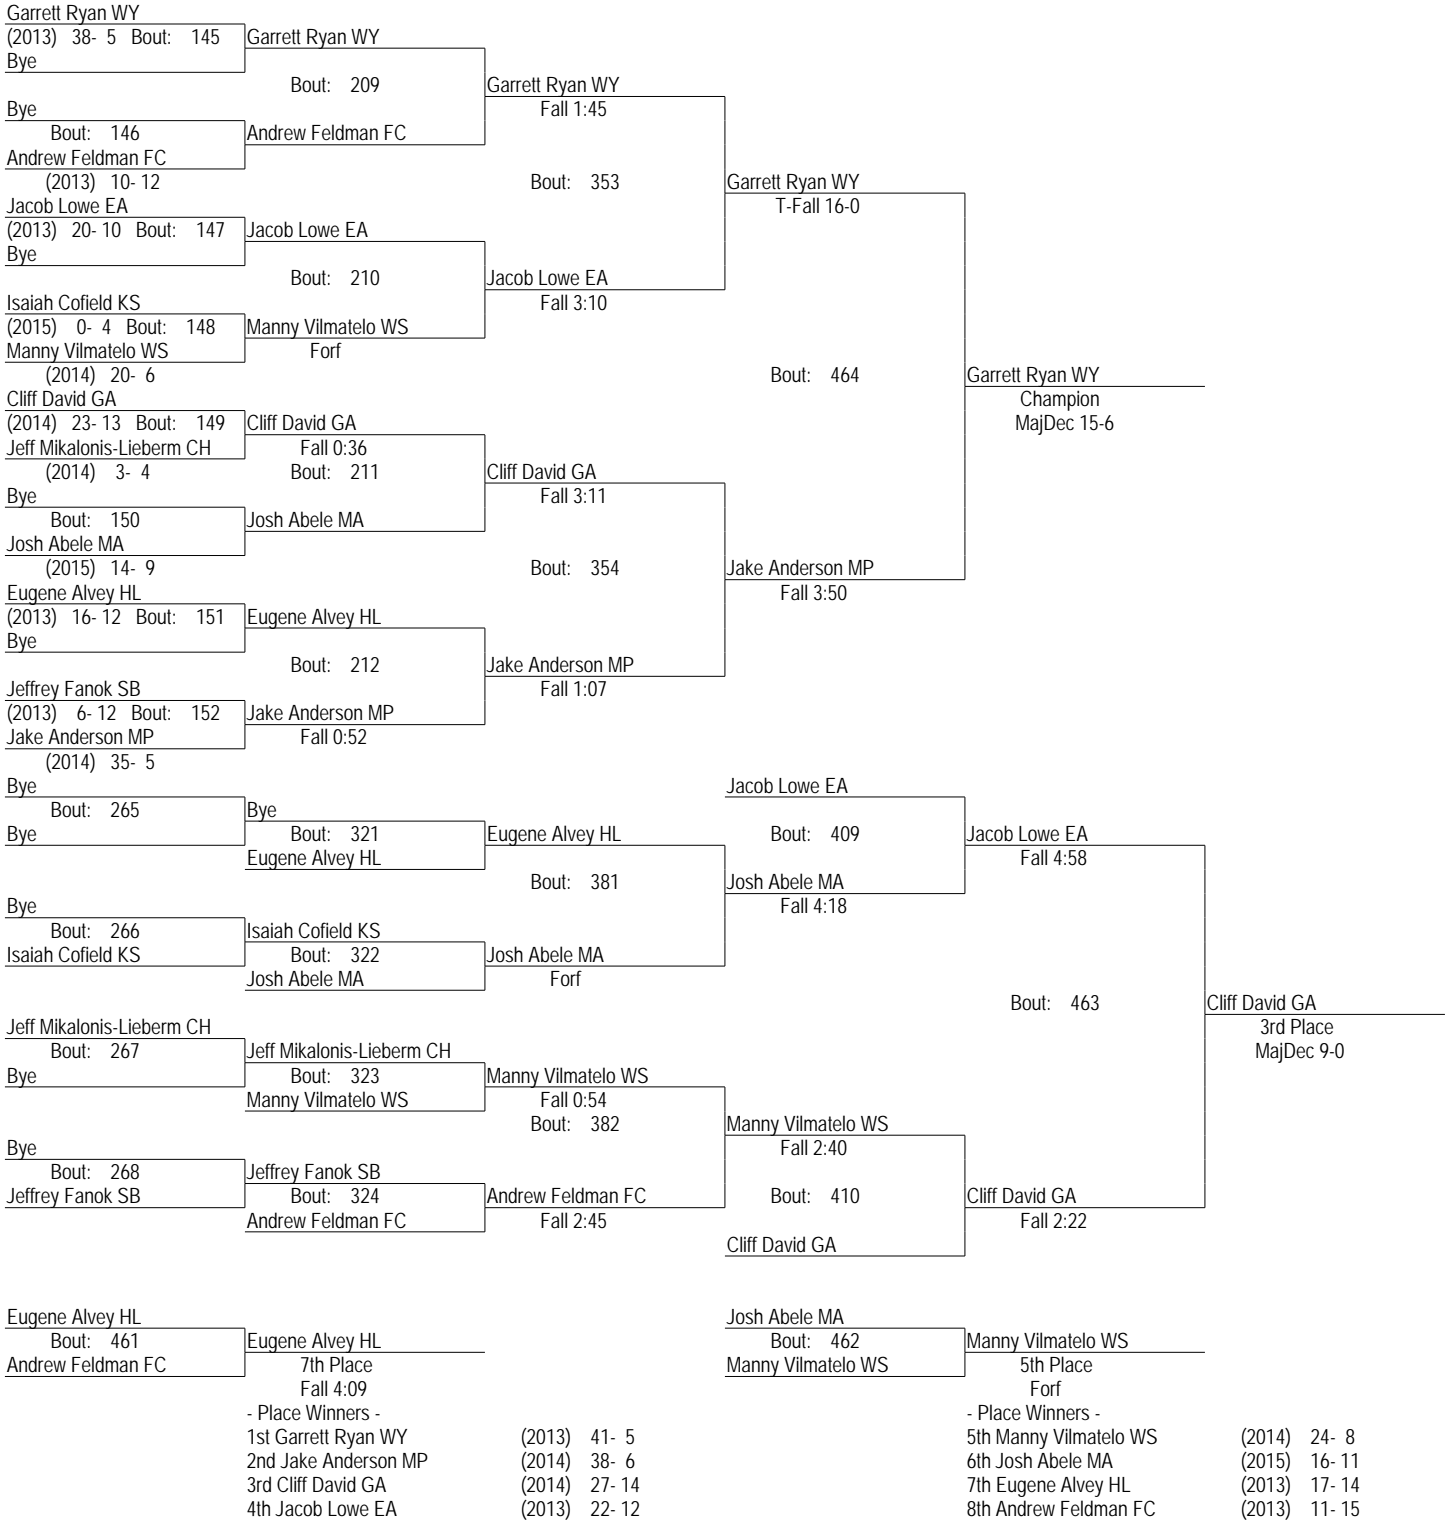

PAISAA_2013
15-16 February 2013
160

- AJ Cutrufello EA
 Bout: 445
 Vince Bellwoar HV
 7th Place
 Dec 8-4
- Place Winners -
- | | |
|-----------------------|---------------|
| 1st Greg Bacci MP | (2013) 39- 2 |
| 2nd Chris Weiler WY | (2016) 29- 9 |
| 3rd Dom Scalise KS | (2015) 26- 7 |
| 4th Eric Berger PC | (2013) 23- 4 |
| 5th John Grossi GA | (2015) 38- 8 |
| 6th Ethan Fye WS | (2014) 29- 6 |
| 7th Vince Bellwoar HV | (2013) 21- 11 |
| 8th AJ Cutrufello EA | (2015) 26- 13 |

PAISAA_2013
 15-16 February 2013
 170

PAISAA_2013
 15-16 February 2013
 182

PAISAA_2013
 15-16 February 2013
 195

PAISAA_2013
 15-16 February 2013
 220

PAISAA_2013
 15-16 February 2013
 285