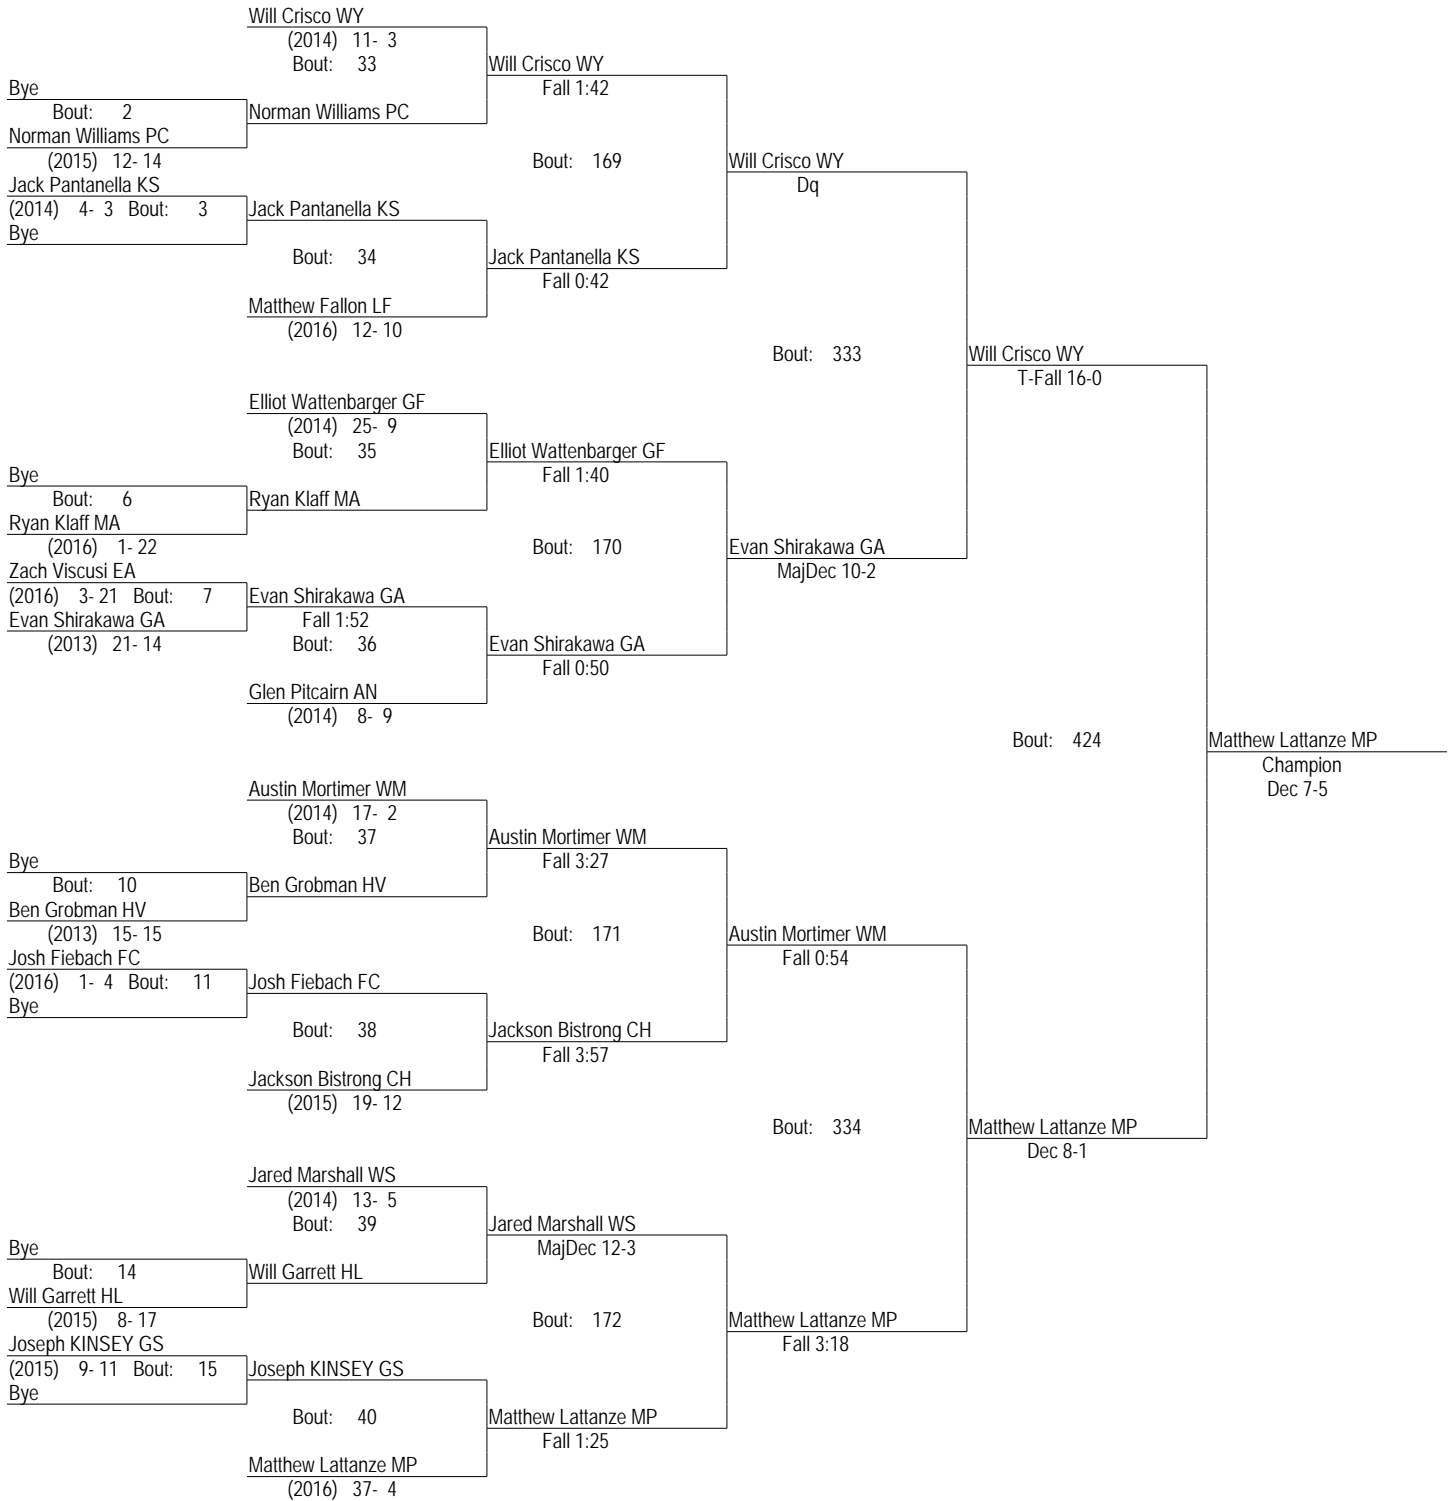

PAISAA_2013
 15-16 February 2013
 106

PAISAA_2013
 15-16 February 2013
 113

PAISAA_2013
 15-16 February 2013
 120

PAISAA_2013

15-16 February 2013

120

- Place Winners -

1st Matthew Lattanze MP	(2016) 41- 4
2nd Will Crisco WY	(2014) 14- 4
3rd Evan Shirakawa GA	(2013) 26- 15
4th Austin Mortimer WM	(2014) 20- 4
5th Jared Marshall WS	(2014) 17- 7
6th Ben Grobman HV	(2013) 19- 18
7th Jackson Bistrong CH	(2015) 22- 14
8th Will Garrett HL	(2015) 10- 20

PAISAA_2013
 15-16 February 2013
 126

PAISAA_2013
 15-16 February 2013
 132

PAISAA_2013
 15-16 February 2013
 138

PAISAA_2013
 15-16 February 2013
 145

PAISAA_2013
15-16 February 2013
152

PAISAA_2013
 15-16 February 2013
 160