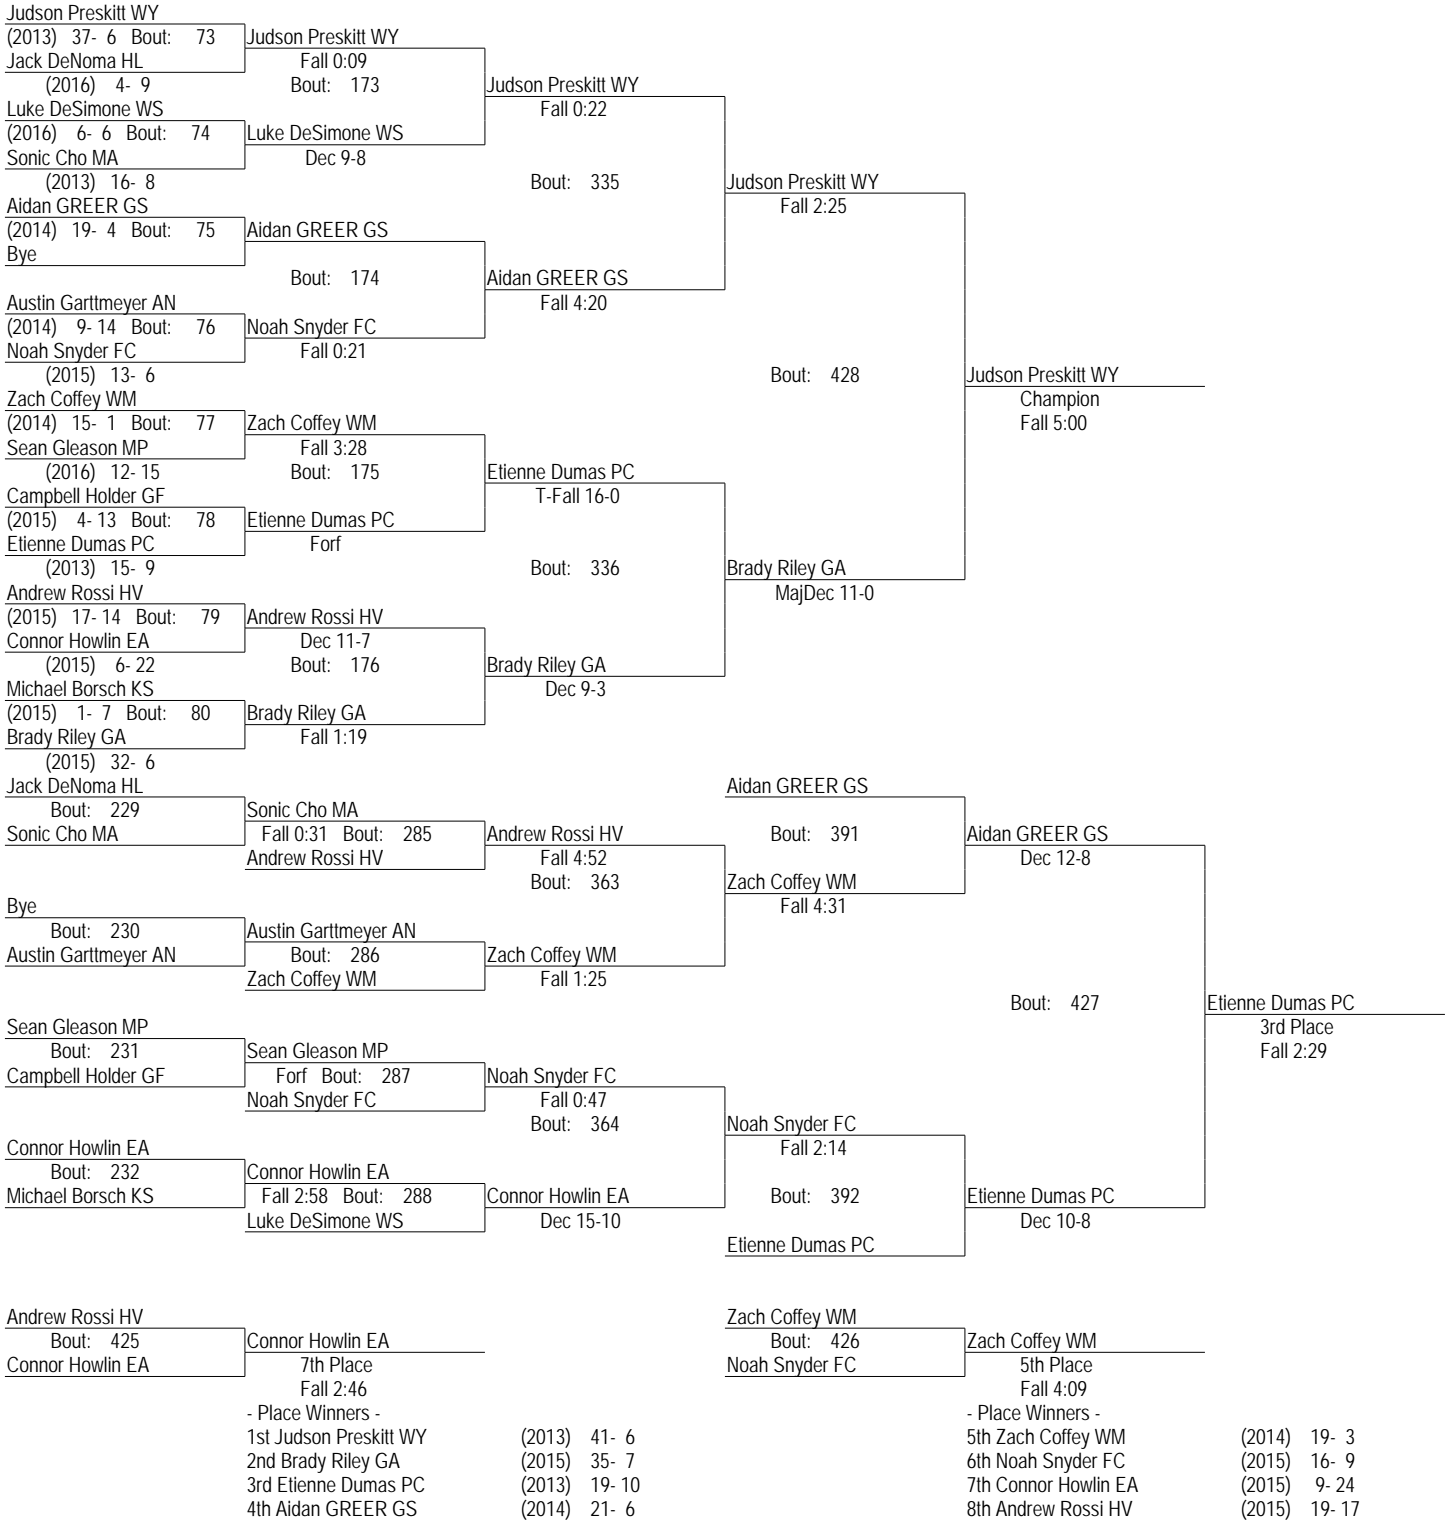

PAISAA_2013
 15-16 February 2013
 106

PAISAA_2013
 15-16 February 2013
 113

PAISAA_2013
 15-16 February 2013
 120

PAISAA_2013

15-16 February 2013

120

- Place Winners -

1st Matthew Lattanze MP	(2016) 41- 4
2nd Will Crisco WY	(2014) 14- 4
3rd Evan Shirakawa GA	(2013) 26- 15
4th Austin Mortimer WM	(2014) 20- 4
5th Jared Marshall WS	(2014) 17- 7
6th Ben Grobman HV	(2013) 19- 18
7th Jackson Bistrong CH	(2015) 22- 14
8th Will Garrett HL	(2015) 10- 20

PAISAA_2013
 15-16 February 2013
 126

PAISAA_2013
 15-16 February 2013
 132

PAISAA_2013
 15-16 February 2013
 138

PAISAA_2013
 15-16 February 2013
 145

PAISAA_2013
15-16 February 2013
152

PAISAA_2013
 15-16 February 2013
 160