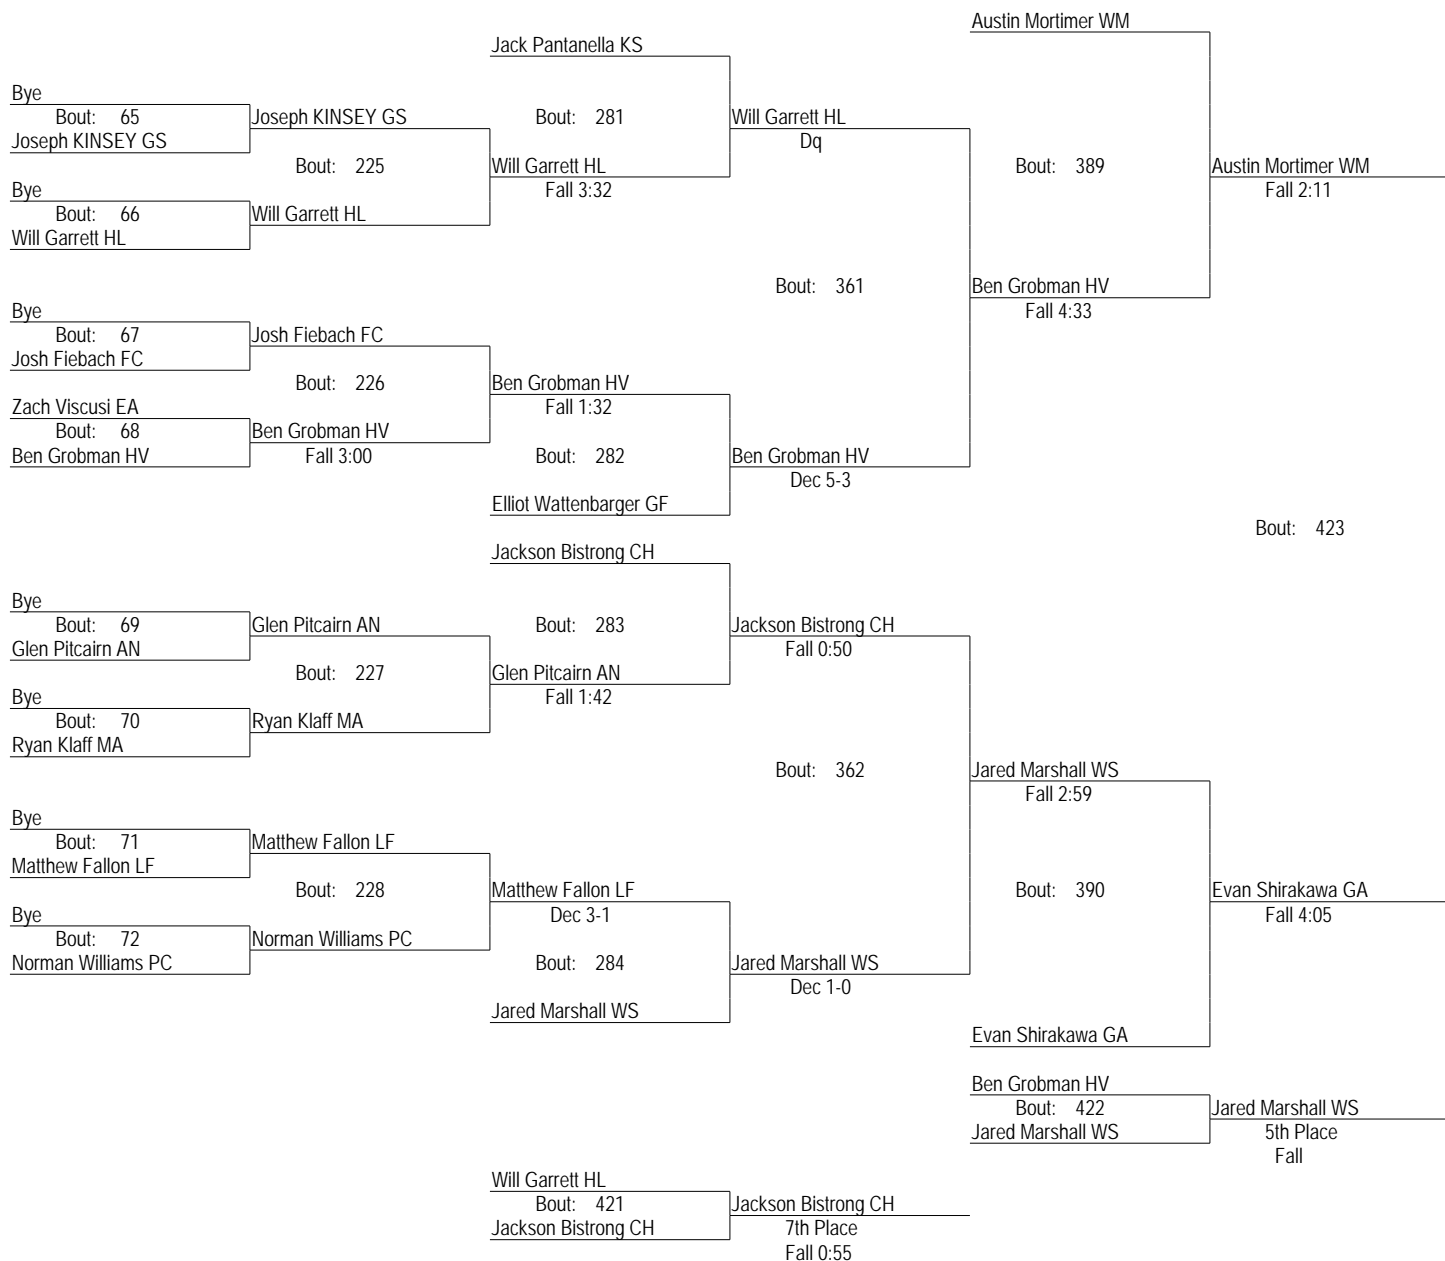

PAISAA_2013
 15-16 February 2013
 106

PAISAA_2013
 15-16 February 2013
 113

PAISAA_2013
 15-16 February 2013
 120

PAISAA_2013

15-16 February 2013

120

- Place Winners -

1st Matthew Lattanze MP	(2016) 41- 4
2nd Will Crisco WY	(2014) 14- 4
3rd Evan Shirakawa GA	(2013) 26- 15
4th Austin Mortimer WM	(2014) 20- 4
5th Jared Marshall WS	(2014) 17- 7
6th Ben Grobman HV	(2013) 19- 18
7th Jackson Bistrong CH	(2015) 22- 14
8th Will Garrett HL	(2015) 10- 20

PAISAA_2013
 15-16 February 2013
 126

PAISAA_2013
 15-16 February 2013
 132

PAISAA_2013
 15-16 February 2013
 138

PAISAA_2013
 15-16 February 2013
 145

PAISAA_2013
15-16 February 2013
152

PAISAA_2013
 15-16 February 2013
 160

PAISAA_2013
15-16 February 2013
160

- AJ Cutrufello EA
 Bout: 445
 Vince Bellwoar HV
 7th Place
 Dec 8-4
- Place Winners -
- | | |
|-----------------------|---------------|
| 1st Greg Bacci MP | (2013) 39- 2 |
| 2nd Chris Weiler WY | (2016) 29- 9 |
| 3rd Dom Scalise KS | (2015) 26- 7 |
| 4th Eric Berger PC | (2013) 23- 4 |
| 5th John Grossi GA | (2015) 38- 8 |
| 6th Ethan Fye WS | (2014) 29- 6 |
| 7th Vince Bellwoar HV | (2013) 21- 11 |
| 8th AJ Cutrufello EA | (2015) 26- 13 |