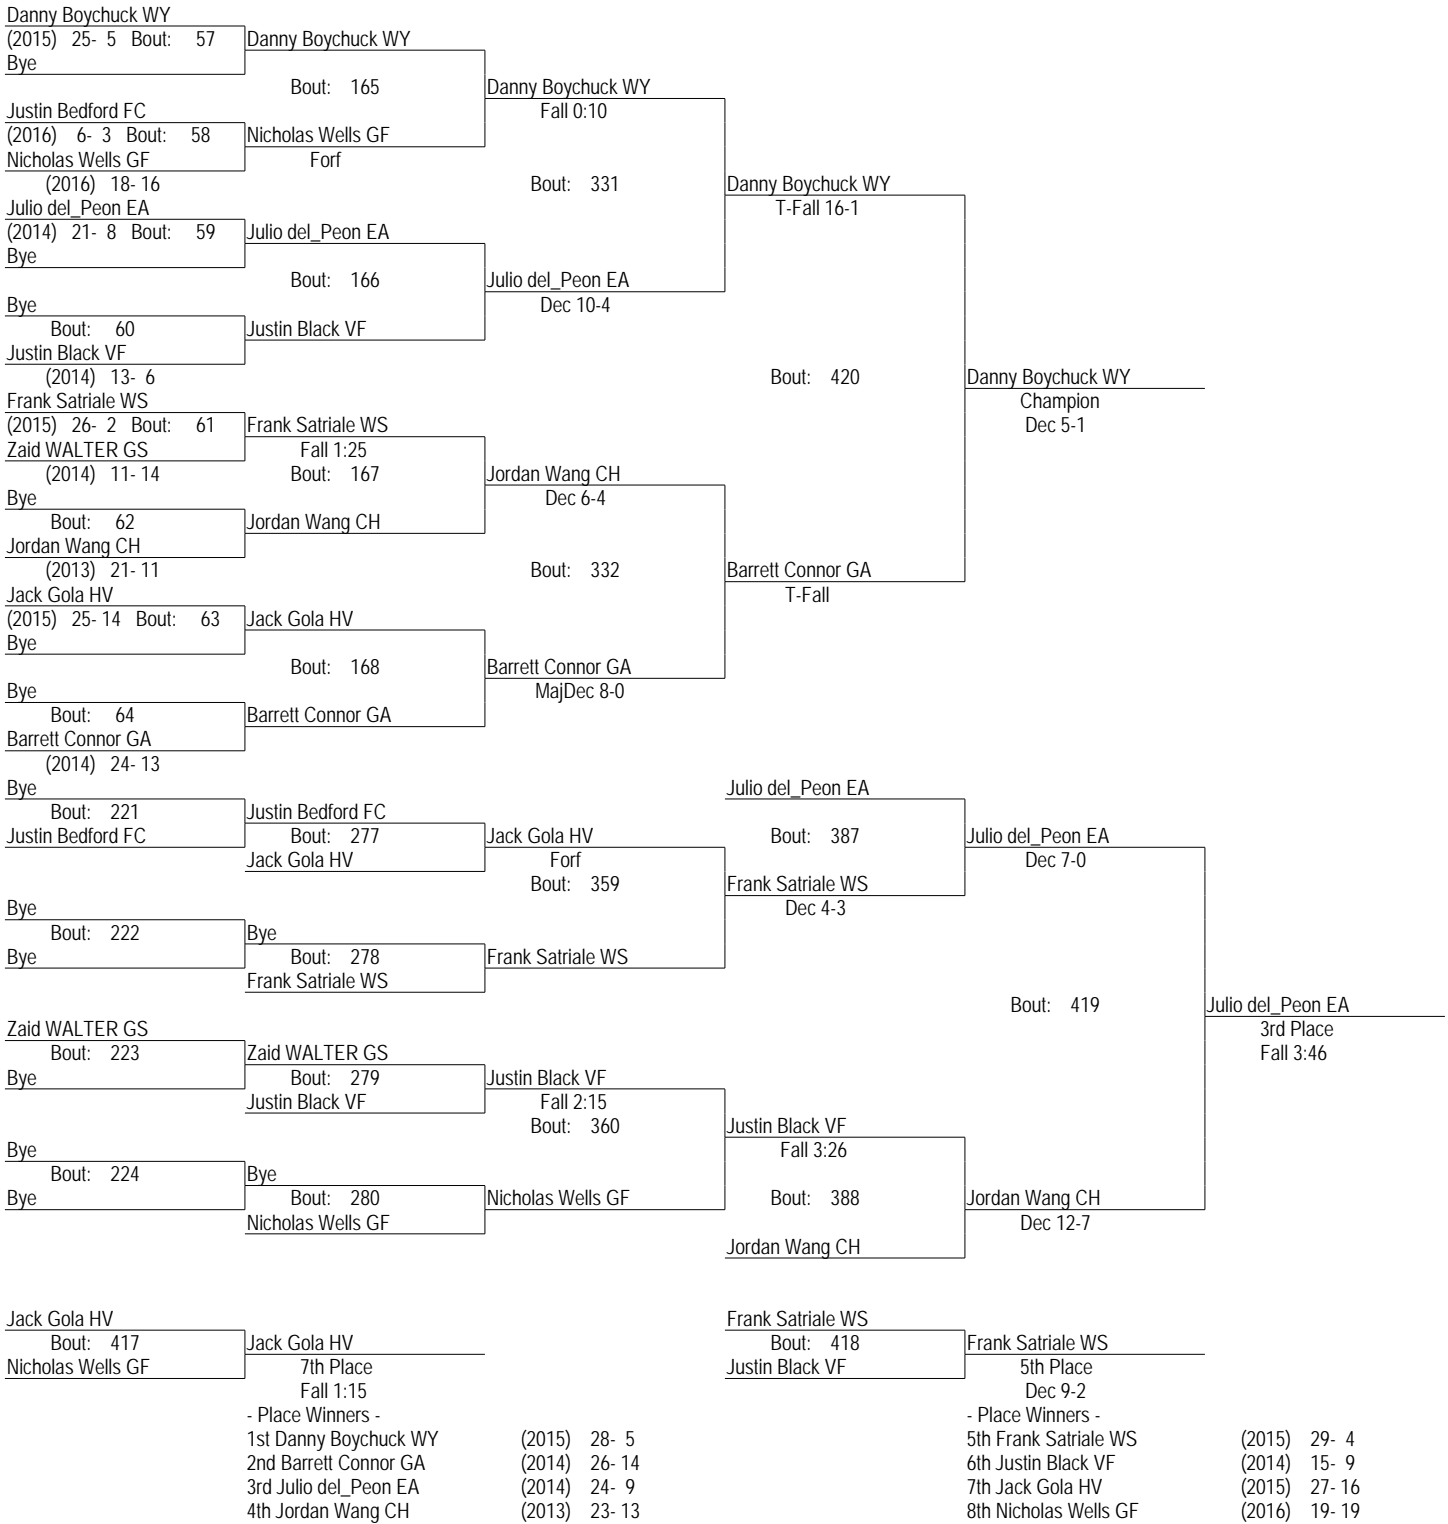

PAISAA_2013
 15-16 February 2013
 106

PAISAA_2013
 15-16 February 2013
 113

PAISAA_2013
 15-16 February 2013
 120

PAISAA_2013

15-16 February 2013

120

- Place Winners -

1st Matthew Lattanze MP	(2016) 41- 4
2nd Will Crisco WY	(2014) 14- 4
3rd Evan Shirakawa GA	(2013) 26- 15
4th Austin Mortimer WM	(2014) 20- 4
5th Jared Marshall WS	(2014) 17- 7
6th Ben Grobman HV	(2013) 19- 18
7th Jackson Bistrong CH	(2015) 22- 14
8th Will Garrett HL	(2015) 10- 20

PAISAA_2013
 15-16 February 2013
 126

PAISAA_2013
 15-16 February 2013
 132

PAISAA_2013
 15-16 February 2013
 138

PAISAA_2013
 15-16 February 2013
 145

PAISAA_2013
15-16 February 2013
152

PAISAA_2013
 15-16 February 2013
 160