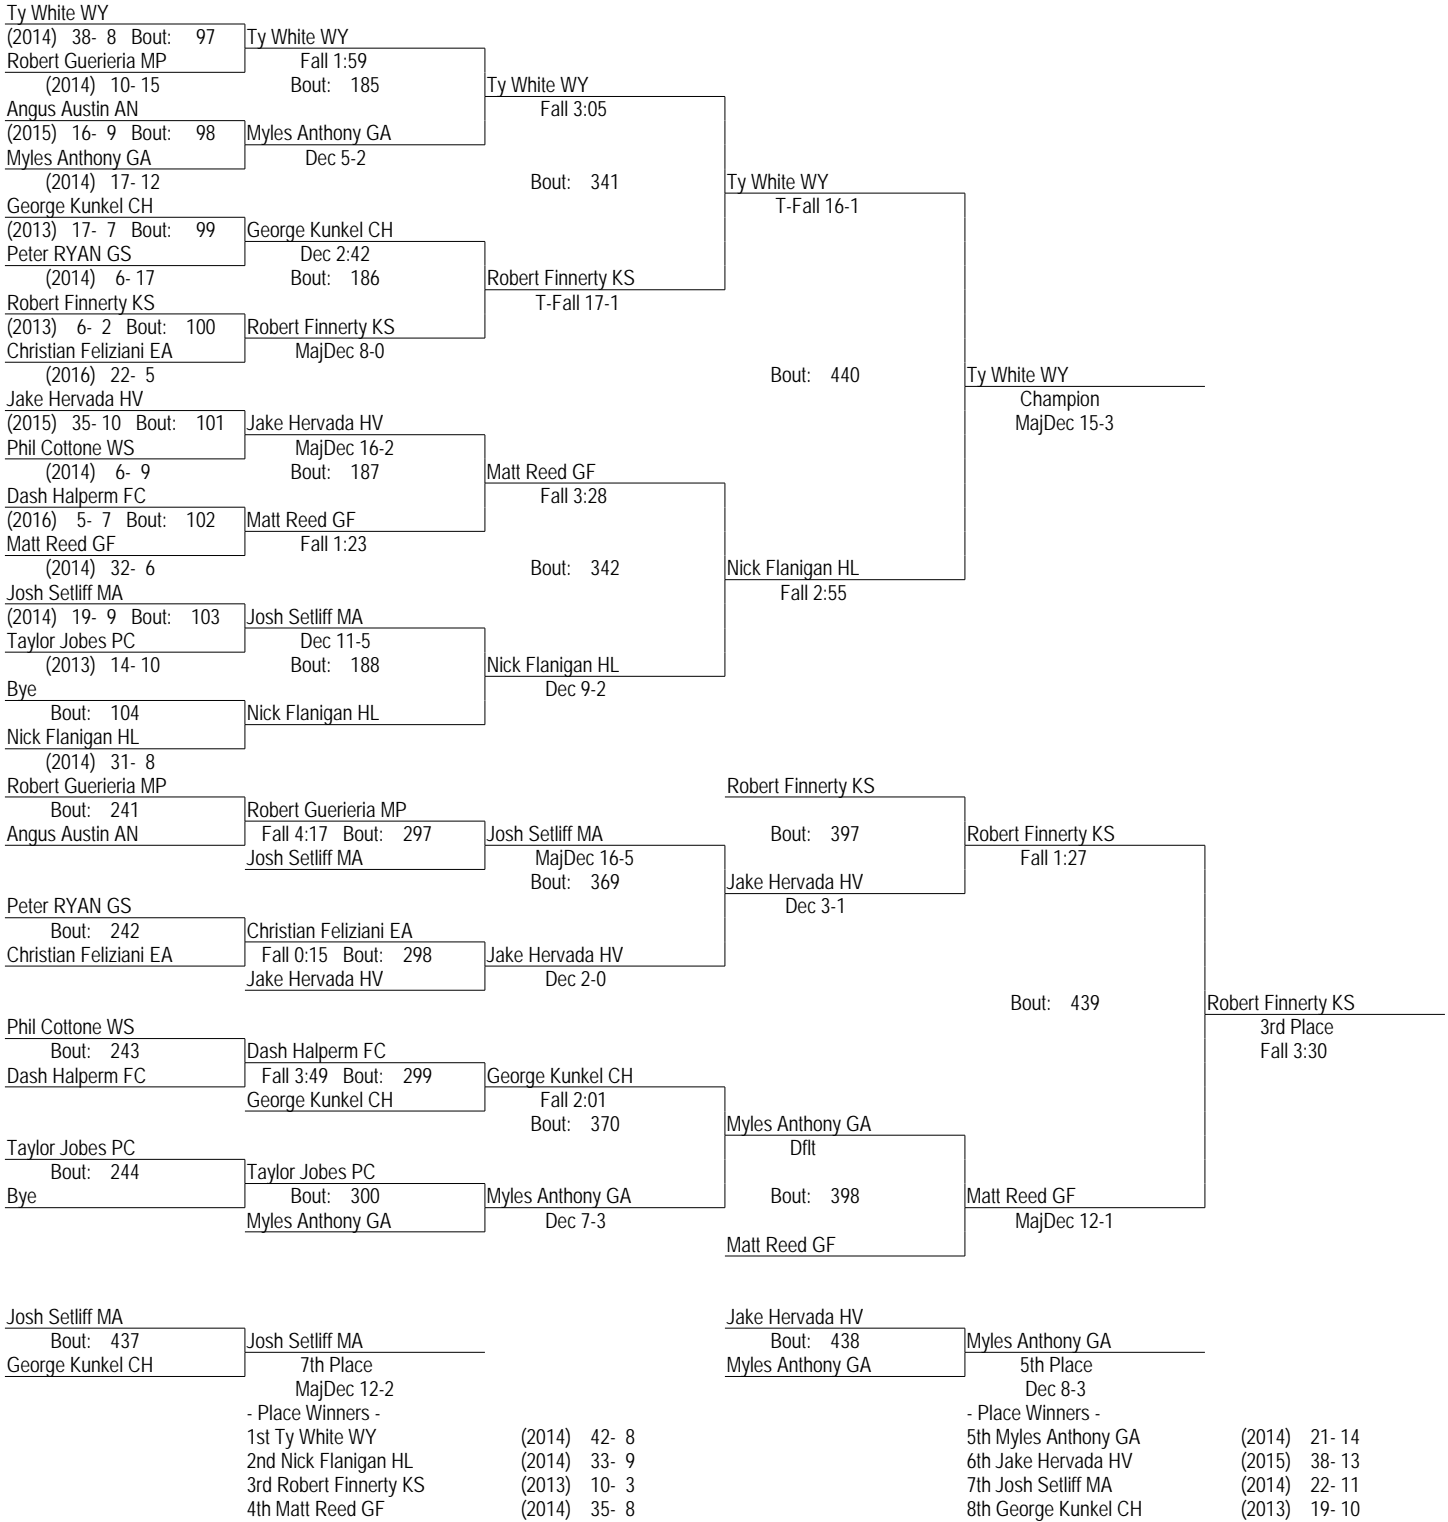

PAISAA_2013
 15-16 February 2013
 106

PAISAA_2013
 15-16 February 2013
 113

PAISAA_2013
 15-16 February 2013
 120

PAISAA_2013

15-16 February 2013

120

- Place Winners -

1st Matthew Lattanze MP	(2016) 41- 4
2nd Will Crisco WY	(2014) 14- 4
3rd Evan Shirakawa GA	(2013) 26- 15
4th Austin Mortimer WM	(2014) 20- 4
5th Jared Marshall WS	(2014) 17- 7
6th Ben Grobman HV	(2013) 19- 18
7th Jackson Bistrong CH	(2015) 22- 14
8th Will Garrett HL	(2015) 10- 20

PAISAA_2013
 15-16 February 2013
 126

PAISAA_2013
 15-16 February 2013
 132

PAISAA_2013
 15-16 February 2013
 138

PAISAA_2013
 15-16 February 2013
 145

PAISAA_2013
15-16 February 2013
152

PAISAA_2013
 15-16 February 2013
 160