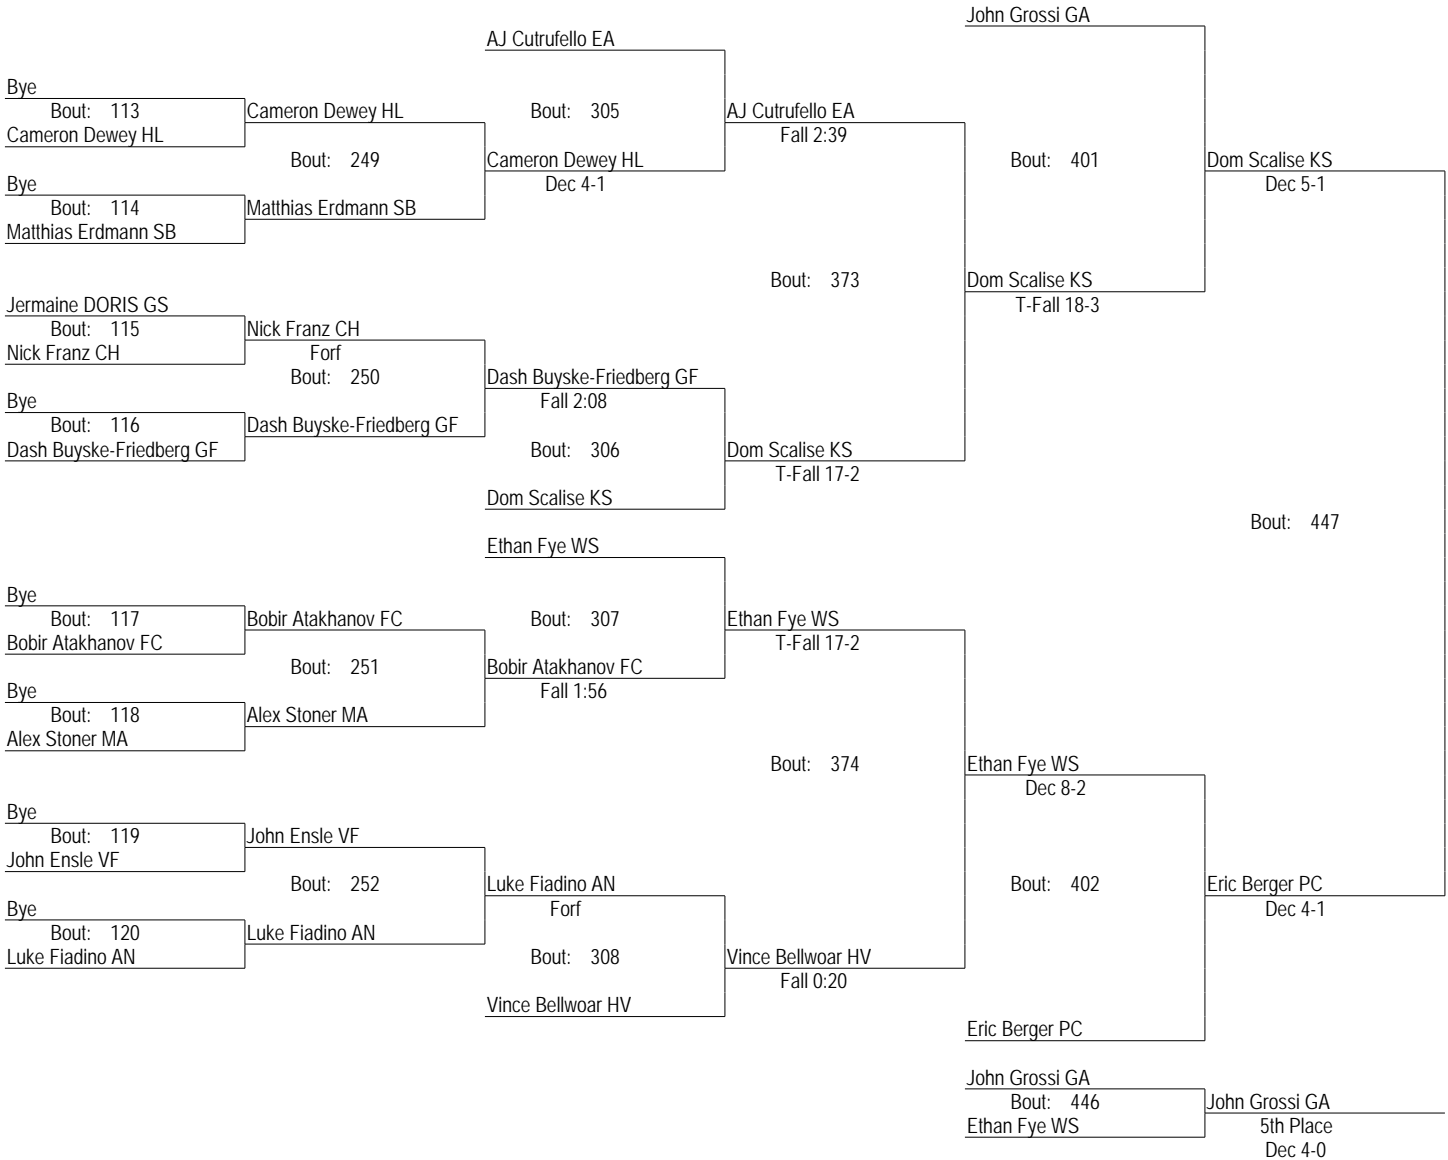

PAISAA_2013
 15-16 February 2013
 106

PAISAA_2013
 15-16 February 2013
 113

PAISAA_2013
 15-16 February 2013
 120

PAISAA_2013

15-16 February 2013

120

- Place Winners -

1st Matthew Lattanze MP	(2016) 41- 4
2nd Will Crisco WY	(2014) 14- 4
3rd Evan Shirakawa GA	(2013) 26- 15
4th Austin Mortimer WM	(2014) 20- 4
5th Jared Marshall WS	(2014) 17- 7
6th Ben Grobman HV	(2013) 19- 18
7th Jackson Bistrong CH	(2015) 22- 14
8th Will Garrett HL	(2015) 10- 20

PAISAA_2013
 15-16 February 2013
 126

PAISAA_2013
 15-16 February 2013
 132

PAISAA_2013
 15-16 February 2013
 138

PAISAA_2013
 15-16 February 2013
 145

PAISAA_2013
15-16 February 2013
152

PAISAA_2013
 15-16 February 2013
 160

PAISAA_2013
15-16 February 2013
160

- AJ Cutrufello EA
 Bout: 445
 Vince Bellwoar HV
 7th Place
 Dec 8-4
- Place Winners -
- | | |
|-----------------------|---------------|
| 1st Greg Bacci MP | (2013) 39- 2 |
| 2nd Chris Weiler WY | (2016) 29- 9 |
| 3rd Dom Scalise KS | (2015) 26- 7 |
| 4th Eric Berger PC | (2013) 23- 4 |
| 5th John Grossi GA | (2015) 38- 8 |
| 6th Ethan Fye WS | (2014) 29- 6 |
| 7th Vince Bellwoar HV | (2013) 21- 11 |
| 8th AJ Cutrufello EA | (2015) 26- 13 |