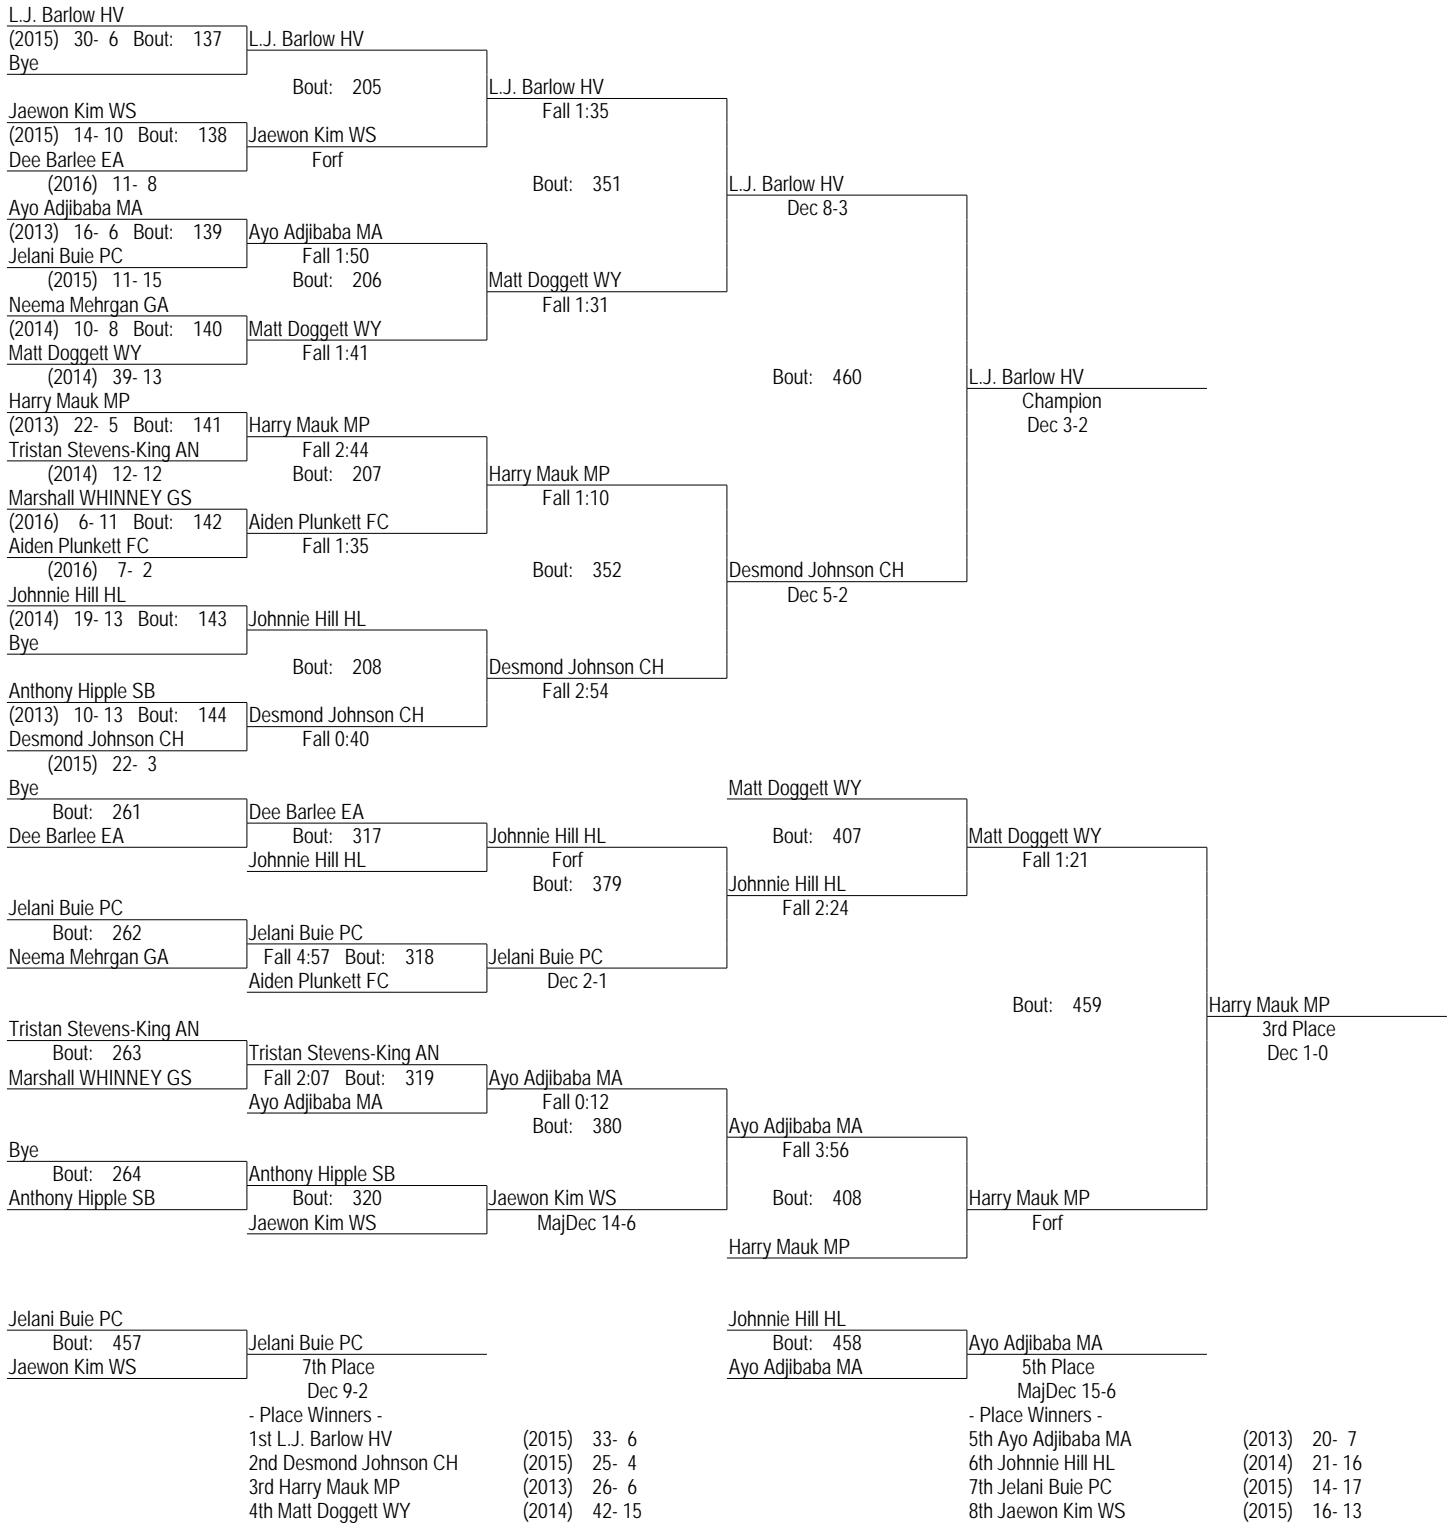

PAISAA_2013
 15-16 February 2013
 126

PAISAA_2013
 15-16 February 2013
 132

PAISAA_2013
 15-16 February 2013
 138

PAISAA_2013
 15-16 February 2013
 145

PAISAA_2013
15-16 February 2013
152

PAISAA_2013
 15-16 February 2013
 160

PAISAA_2013
15-16 February 2013
160

- AJ Cutrufello EA
 Bout: 445
 Vince Bellwoar HV
 7th Place
 Dec 8-4
- Place Winners -
- | | |
|-----------------------|---------------|
| 1st Greg Bacci MP | (2013) 39- 2 |
| 2nd Chris Weiler WY | (2016) 29- 9 |
| 3rd Dom Scalise KS | (2015) 26- 7 |
| 4th Eric Berger PC | (2013) 23- 4 |
| 5th John Grossi GA | (2015) 38- 8 |
| 6th Ethan Fye WS | (2014) 29- 6 |
| 7th Vince Bellwoar HV | (2013) 21- 11 |
| 8th AJ Cutrufello EA | (2015) 26- 13 |

PAISAA_2013
 15-16 February 2013
 170

PAISAA_2013
 15-16 February 2013
 182

PAISAA_2013
 15-16 February 2013
 195

PAISAA_2013
 15-16 February 2013
 220

PAISAA_2013
 15-16 February 2013
 285