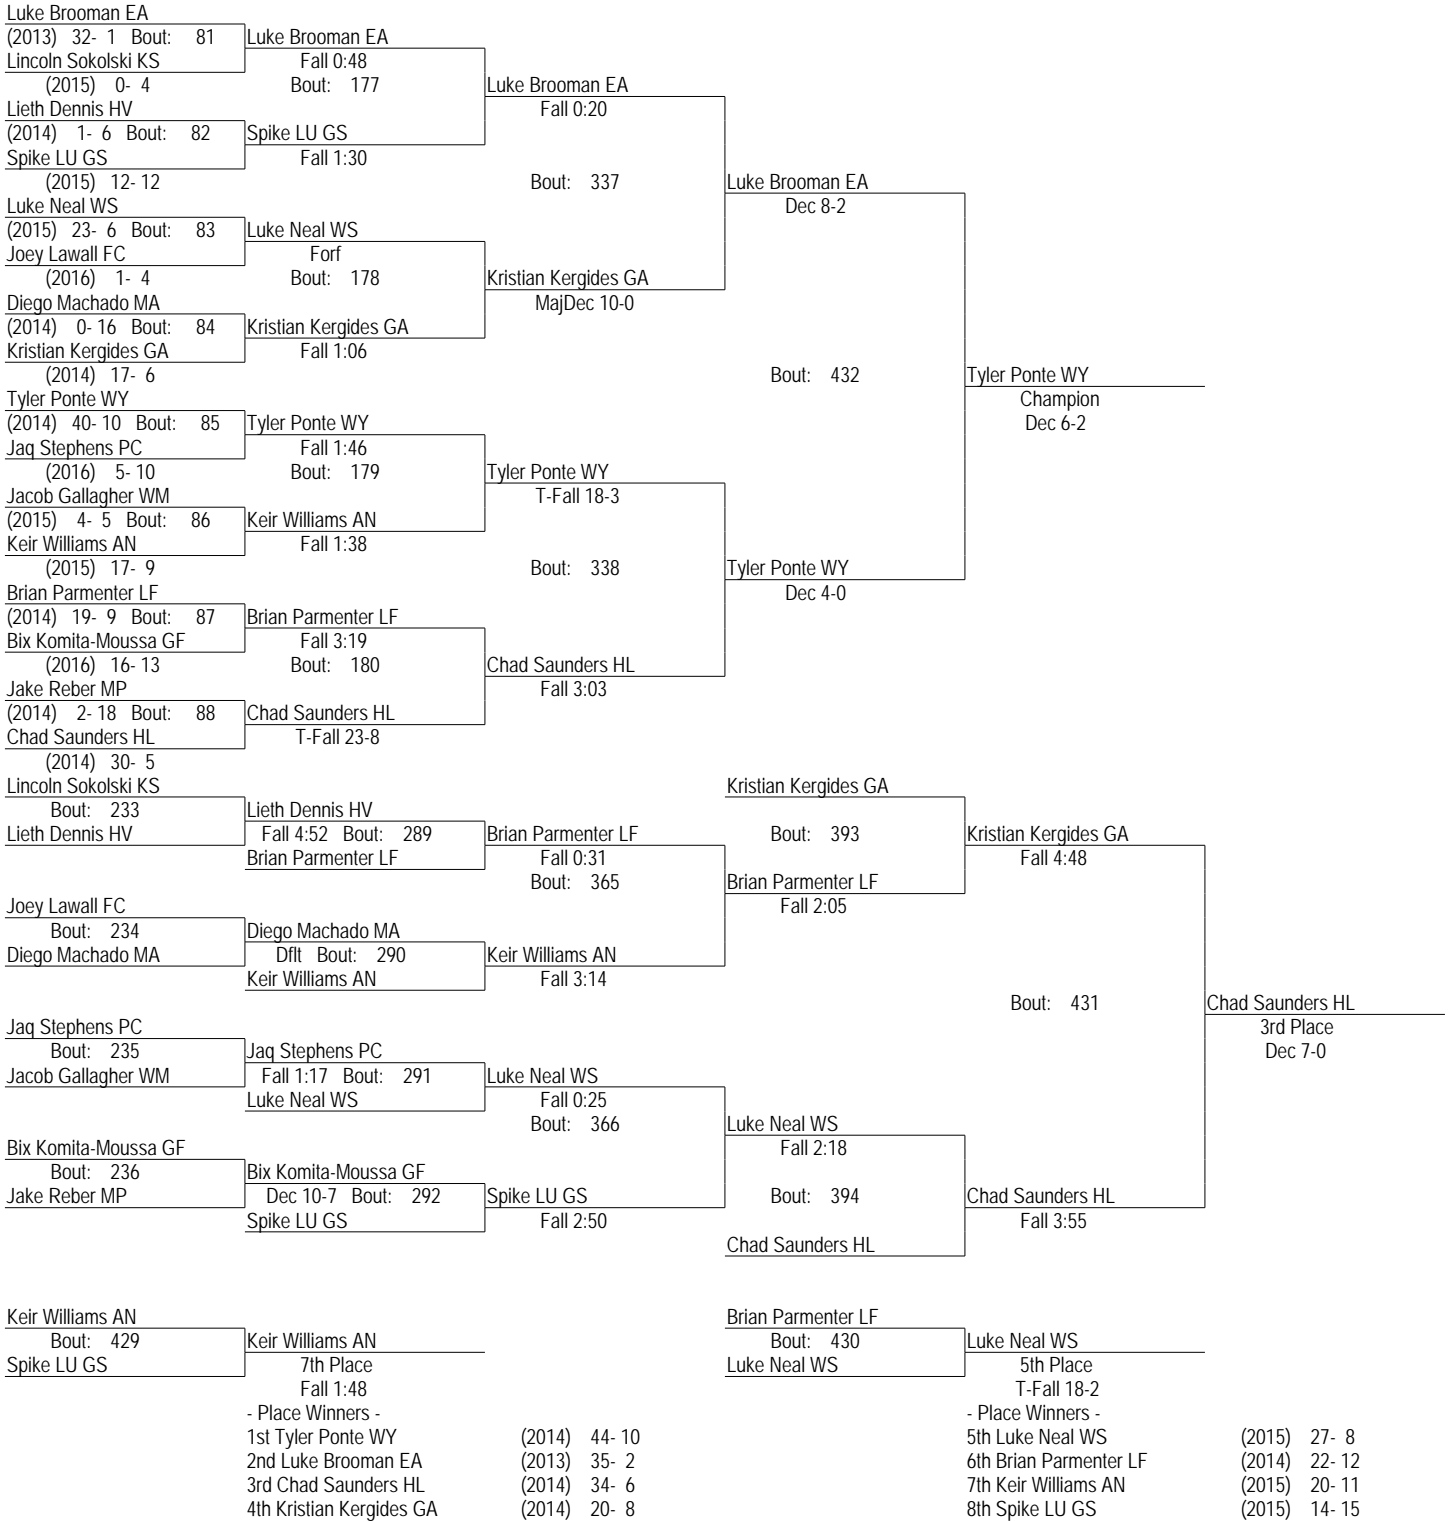

PAISAA_2013
 15-16 February 2013
 106

PAISAA_2013
 15-16 February 2013
 113

PAISAA_2013
 15-16 February 2013
 120

PAISAA_2013

15-16 February 2013

120

- Place Winners -

1st Matthew Lattanze MP	(2016) 41- 4
2nd Will Crisco WY	(2014) 14- 4
3rd Evan Shirakawa GA	(2013) 26- 15
4th Austin Mortimer WM	(2014) 20- 4
5th Jared Marshall WS	(2014) 17- 7
6th Ben Grobman HV	(2013) 19- 18
7th Jackson Bistrong CH	(2015) 22- 14
8th Will Garrett HL	(2015) 10- 20

PAISAA_2013
 15-16 February 2013
 126

PAISAA_2013
 15-16 February 2013
 132

PAISAA_2013
 15-16 February 2013
 138

PAISAA_2013
 15-16 February 2013
 145

PAISAA_2013
15-16 February 2013
152

PAISAA_2013
 15-16 February 2013
 160