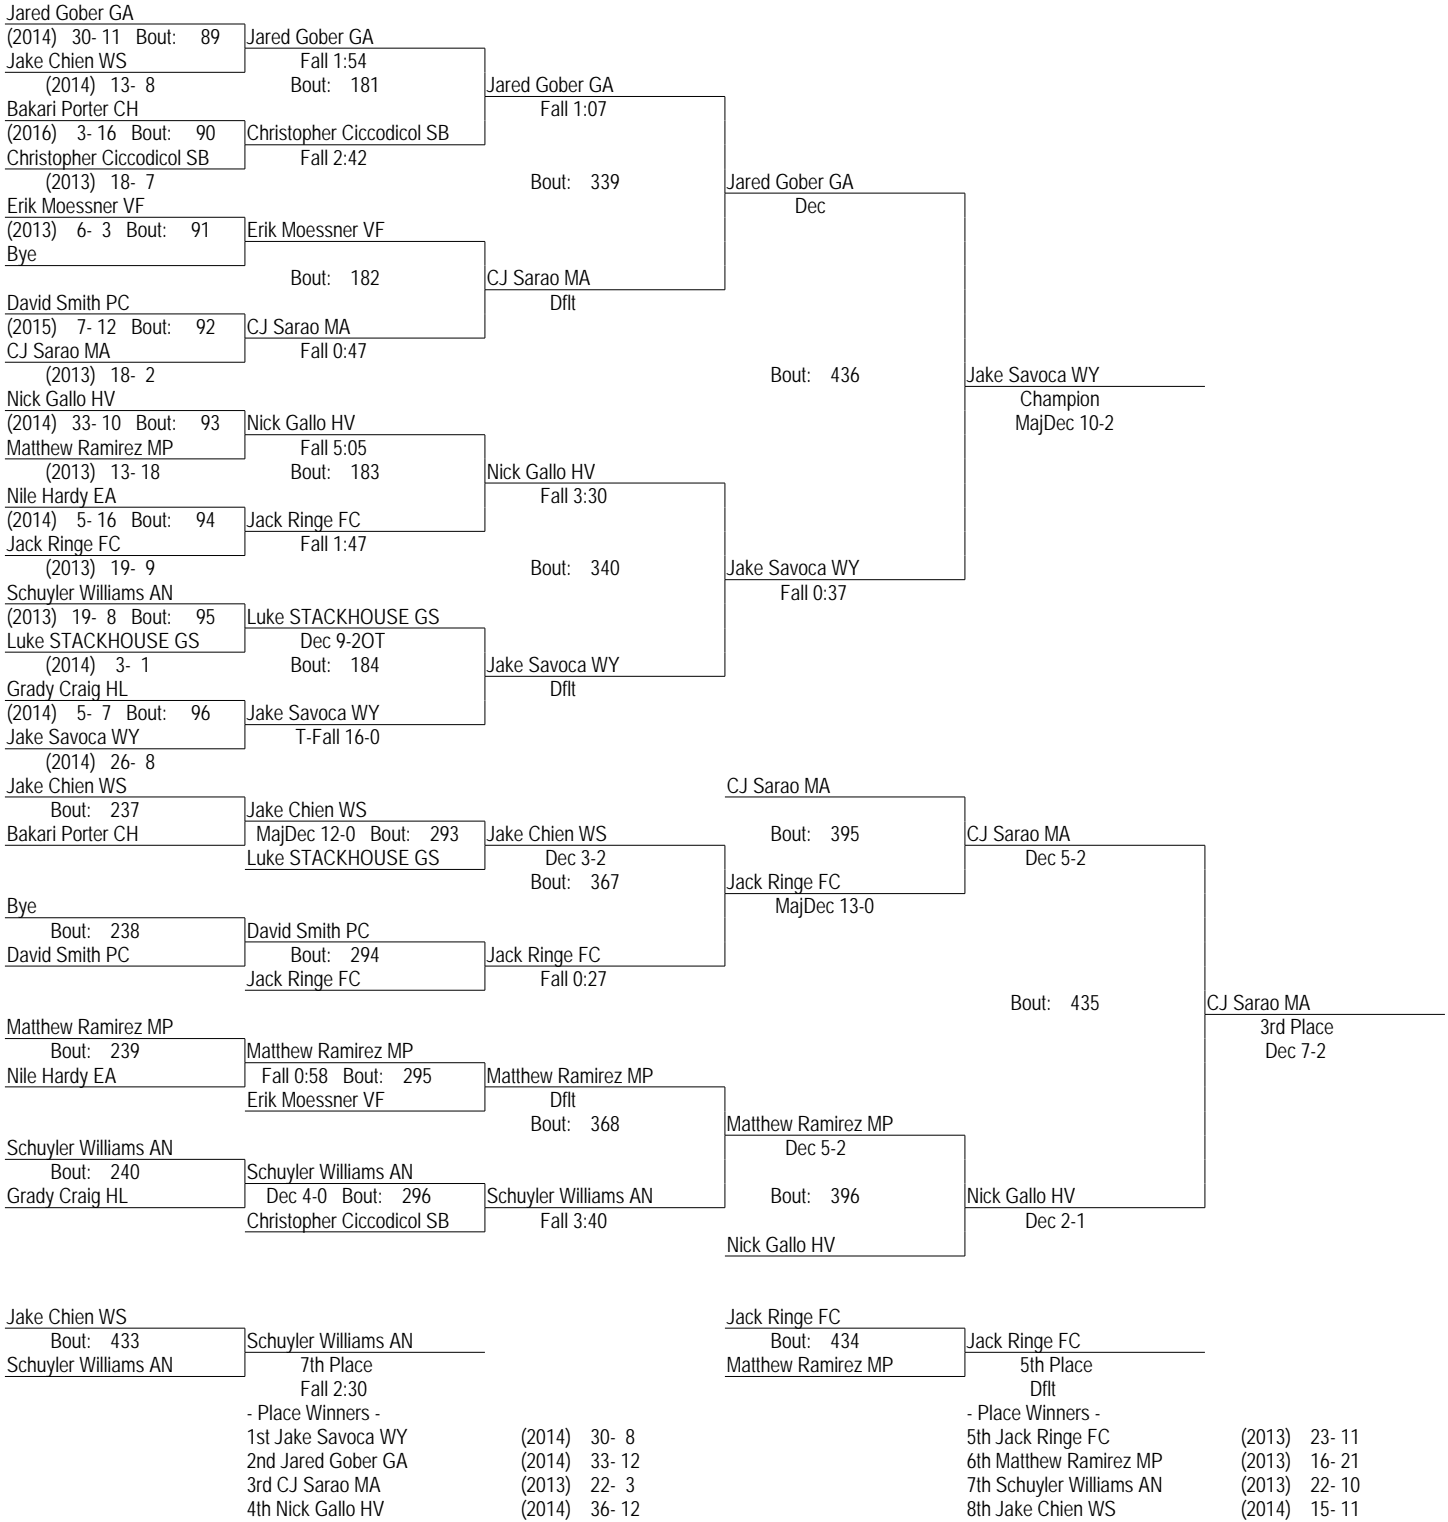

PAISAA_2013
 15-16 February 2013
 106

PAISAA_2013
 15-16 February 2013
 113

PAISAA_2013
 15-16 February 2013
 120

PAISAA_2013

15-16 February 2013

120

- Place Winners -

1st Matthew Lattanze MP	(2016) 41- 4
2nd Will Crisco WY	(2014) 14- 4
3rd Evan Shirakawa GA	(2013) 26- 15
4th Austin Mortimer WM	(2014) 20- 4
5th Jared Marshall WS	(2014) 17- 7
6th Ben Grobman HV	(2013) 19- 18
7th Jackson Bistrong CH	(2015) 22- 14
8th Will Garrett HL	(2015) 10- 20

PAISAA_2013
 15-16 February 2013
 126

PAISAA_2013
 15-16 February 2013
 132

PAISAA_2013
 15-16 February 2013
 138

PAISAA_2013
 15-16 February 2013
 145

PAISAA_2013
15-16 February 2013
152

PAISAA_2013
 15-16 February 2013
 160