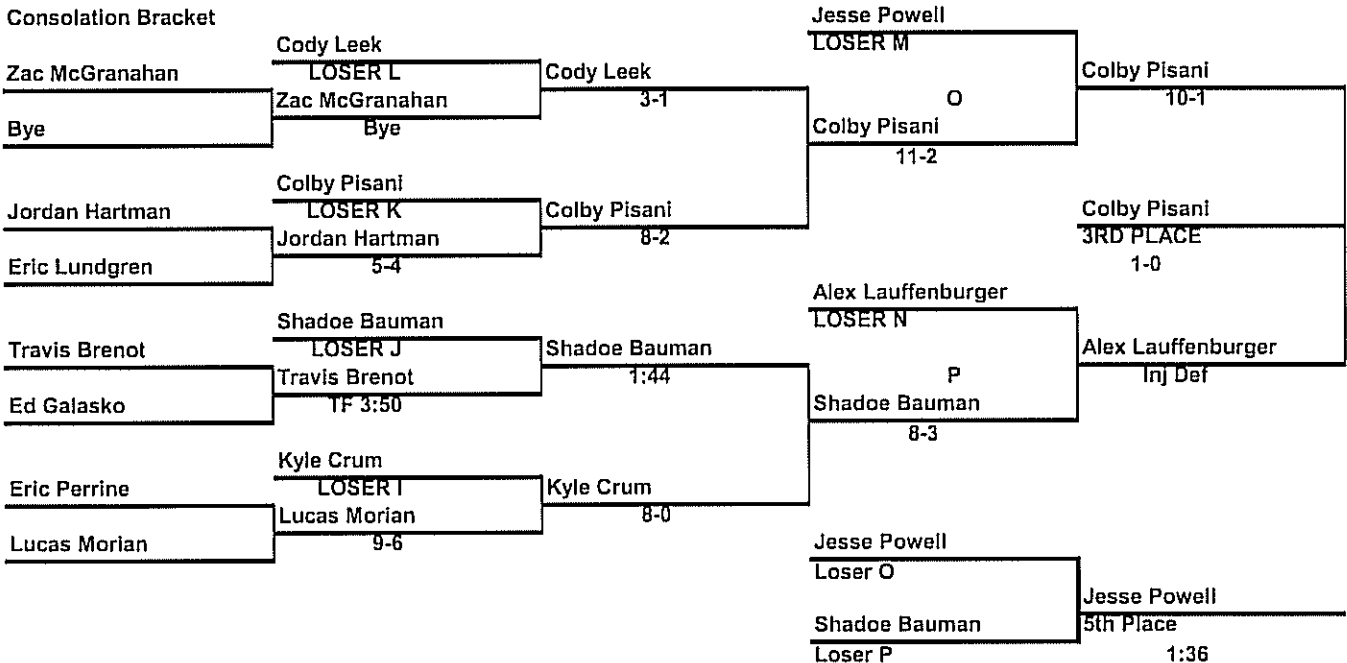

Consolation Bracket