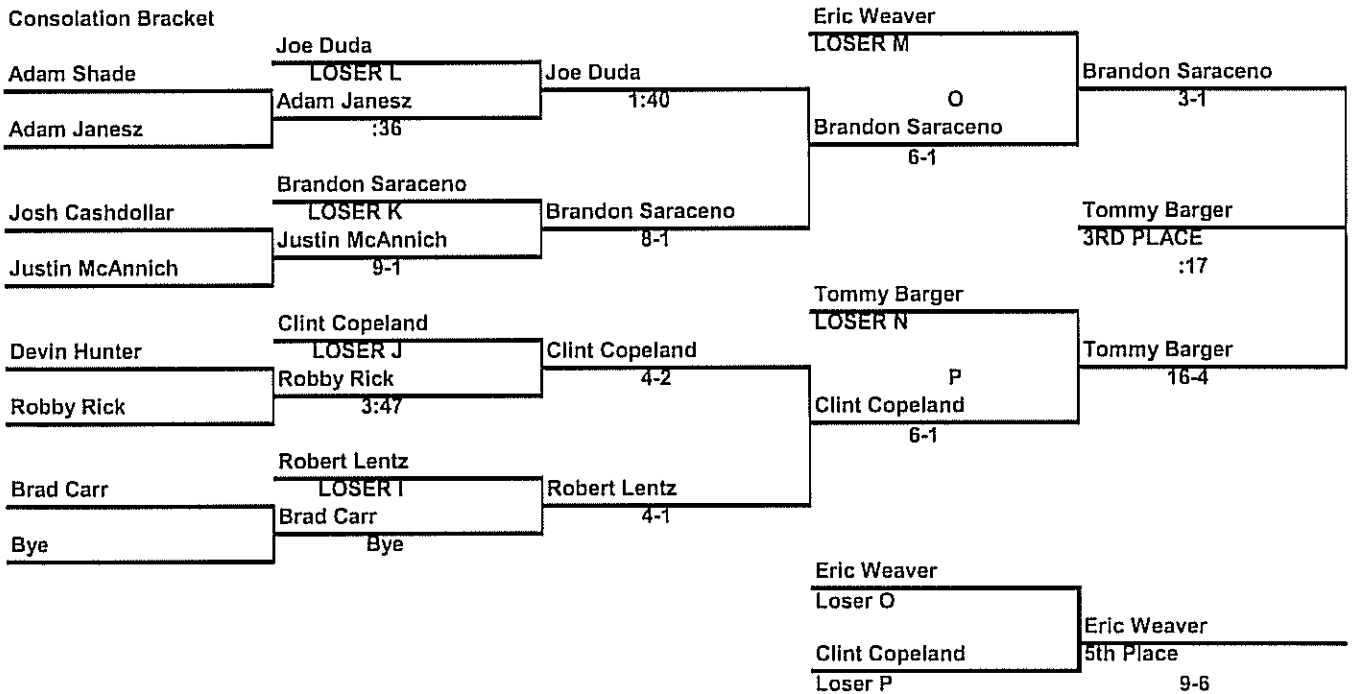

112

Consolation Bracket

2006 Tool City Tournament
 Meadville High School January 6 & 7, 2006
 Weight Class

119

Consolation Bracket

Consolation Bracket

Consolation Bracket

1 Mason Stewart Weight Class 135