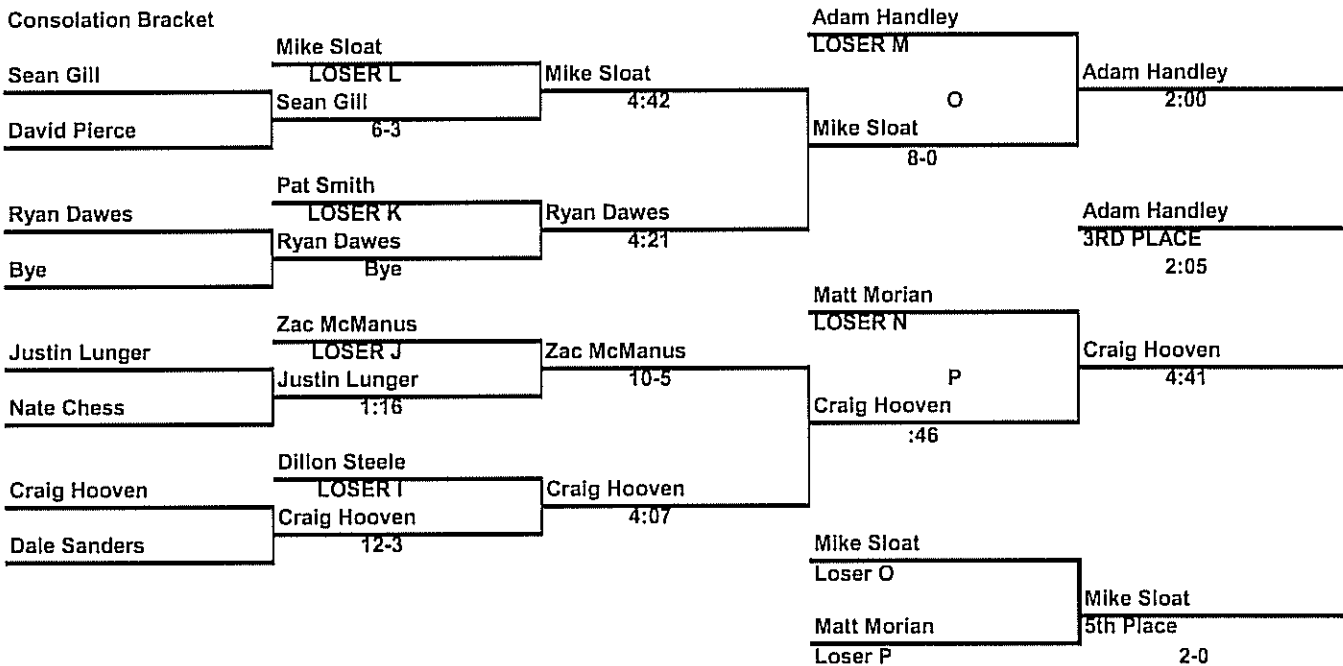

Consolation Bracket

Weight Class

140

Consolation Bracket

1 Matt Dunn Weight Class 145

Consolation Bracket

2006 Tool City Tournament
 Meadville High School January 6 & 7, 2006

Consolation Bracket