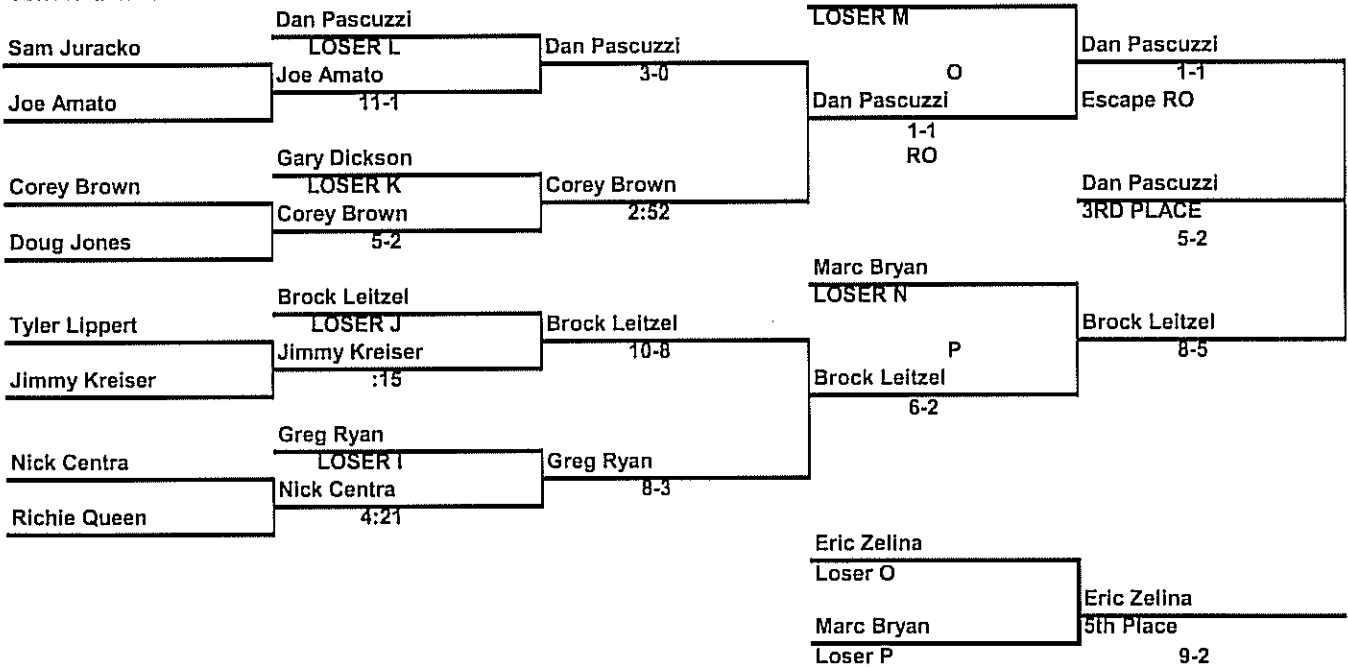

112

Consolation Bracket

2006 Tool City Tournament
 Meadville High School January 6 & 7, 2006
 Weight Class

119

Consolation Bracket

Consolation Bracket

Consolation Bracket

1 Mason Stewart Weight Class 135