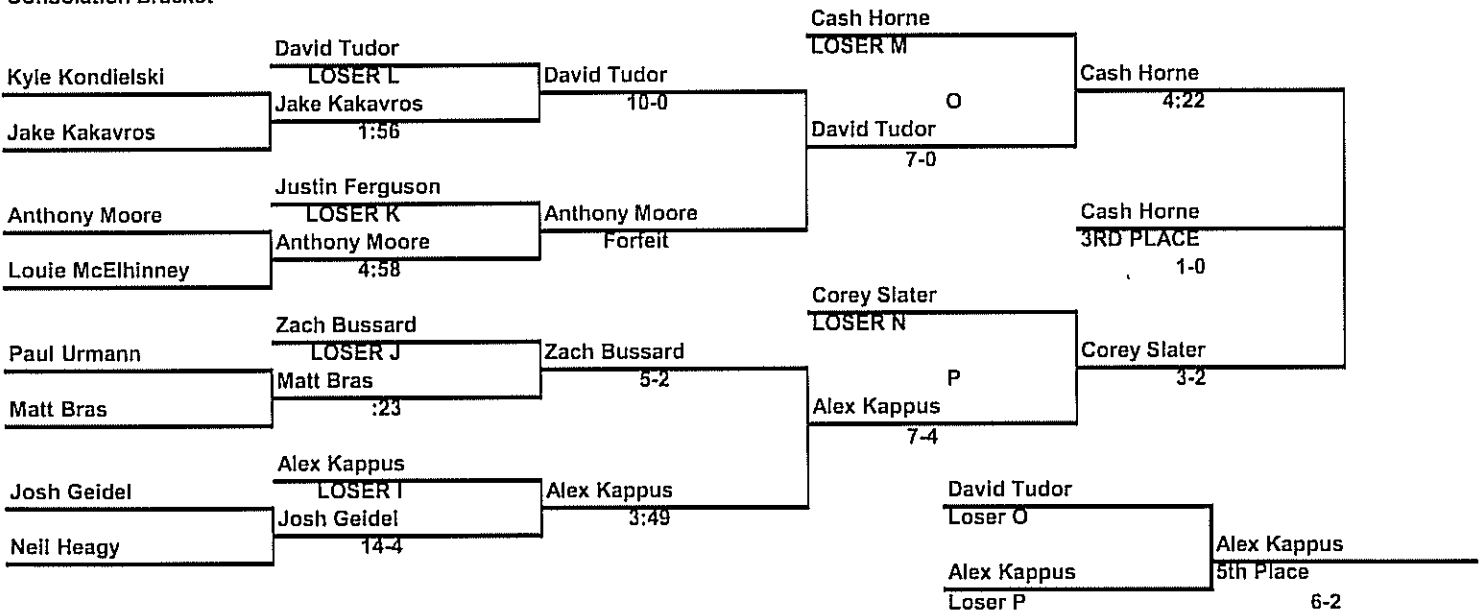

Consolation Bracket

Weight Class

140

Consolation Bracket

1 Matt Dunn Weight Class 145

Consolation Bracket

2006 Tool City Tournament
 Meadville High School January 6 & 7, 2006

Consolation Bracket