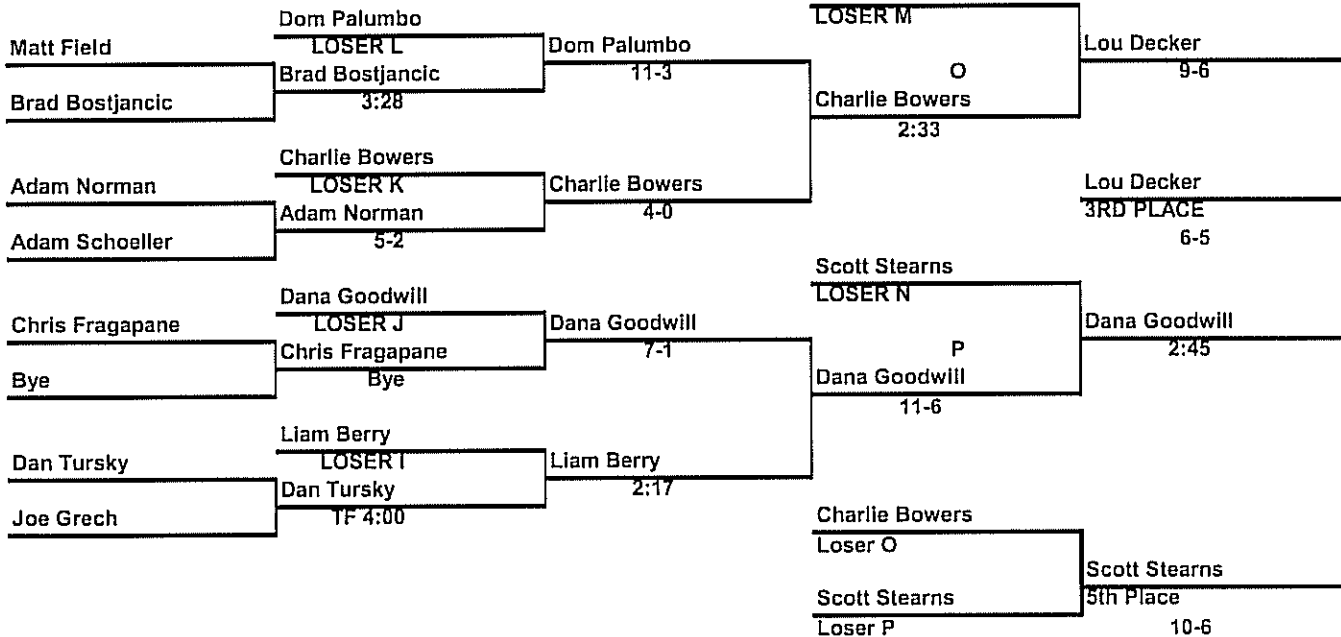

Consolation Bracket

Weight Class

140

Consolation Bracket

1 Matt Dunn Weight Class 145

Consolation Bracket

2006 Tool City Tournament
 Meadville High School January 6 & 7, 2006

Consolation Bracket

1 Lawrence Beckman Weight Class 160

Consolation Bracket

Consolation Bracket

Consolation Bracket

Consolation Bracket

Consolation Bracket