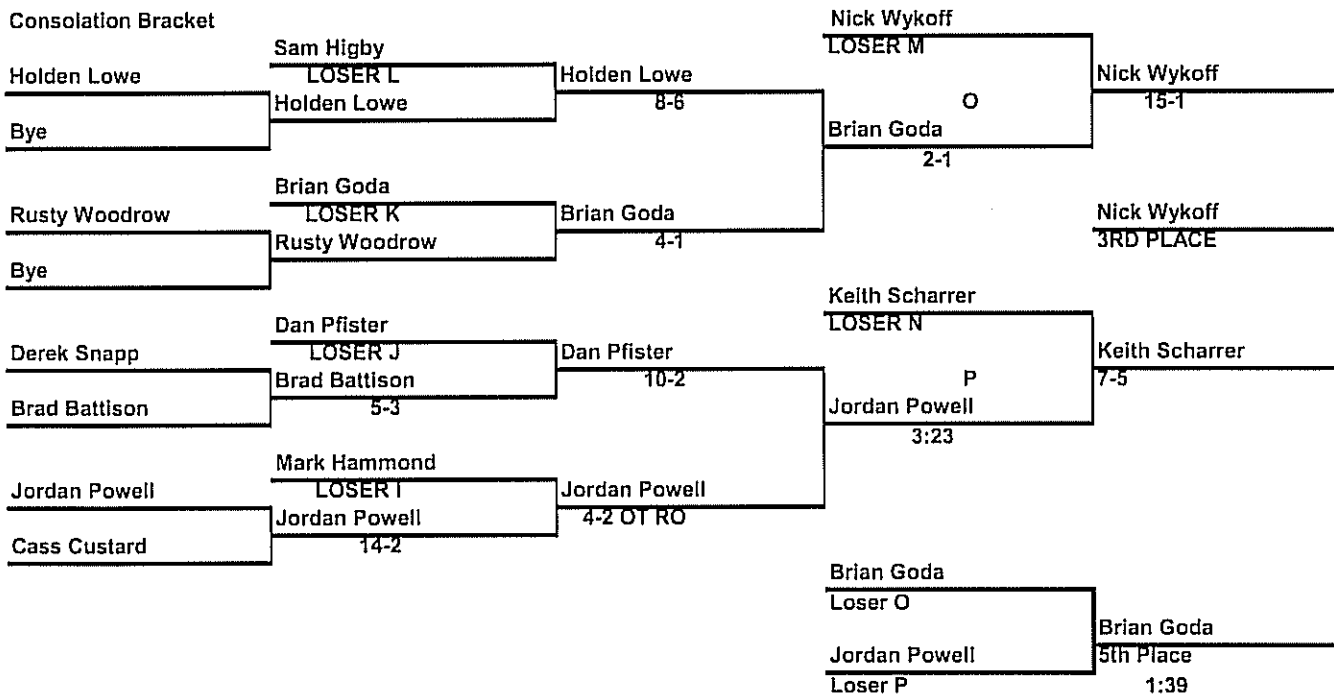

Consolation Bracket