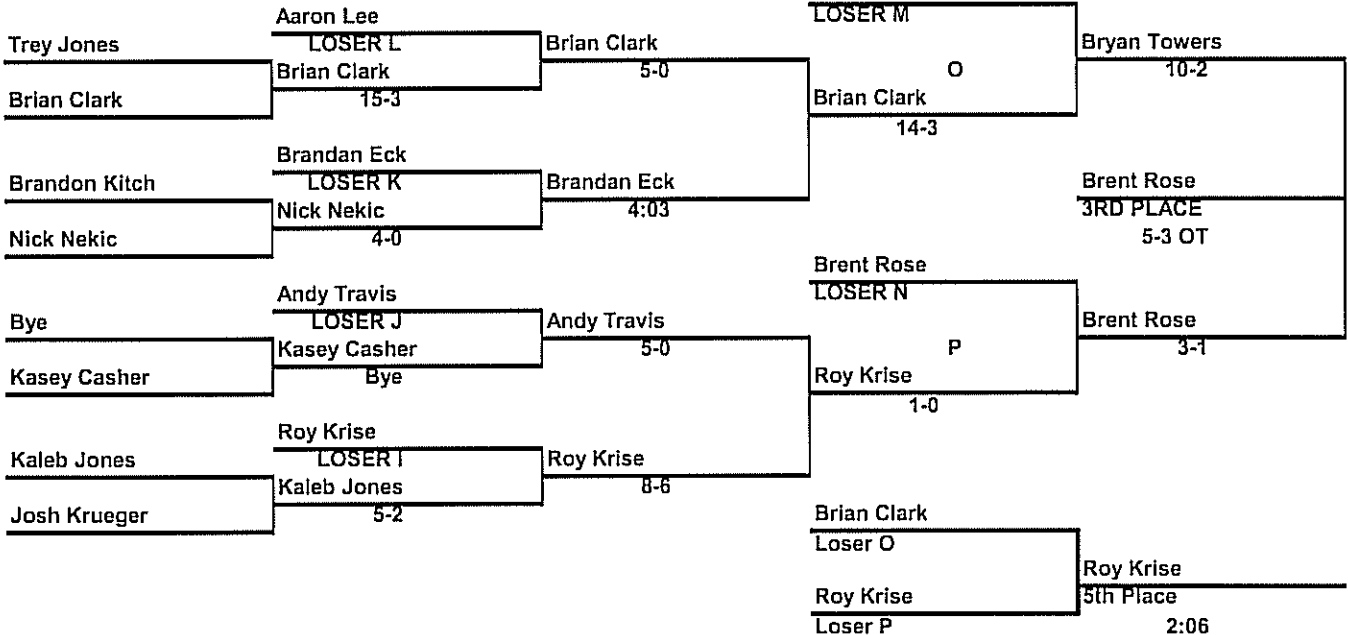

Consolation Bracket

Weight Class

140

Consolation Bracket

1 Matt Dunn Weight Class 145

Consolation Bracket

2006 Tool City Tournament
 Meadville High School January 6 & 7, 2006

Consolation Bracket