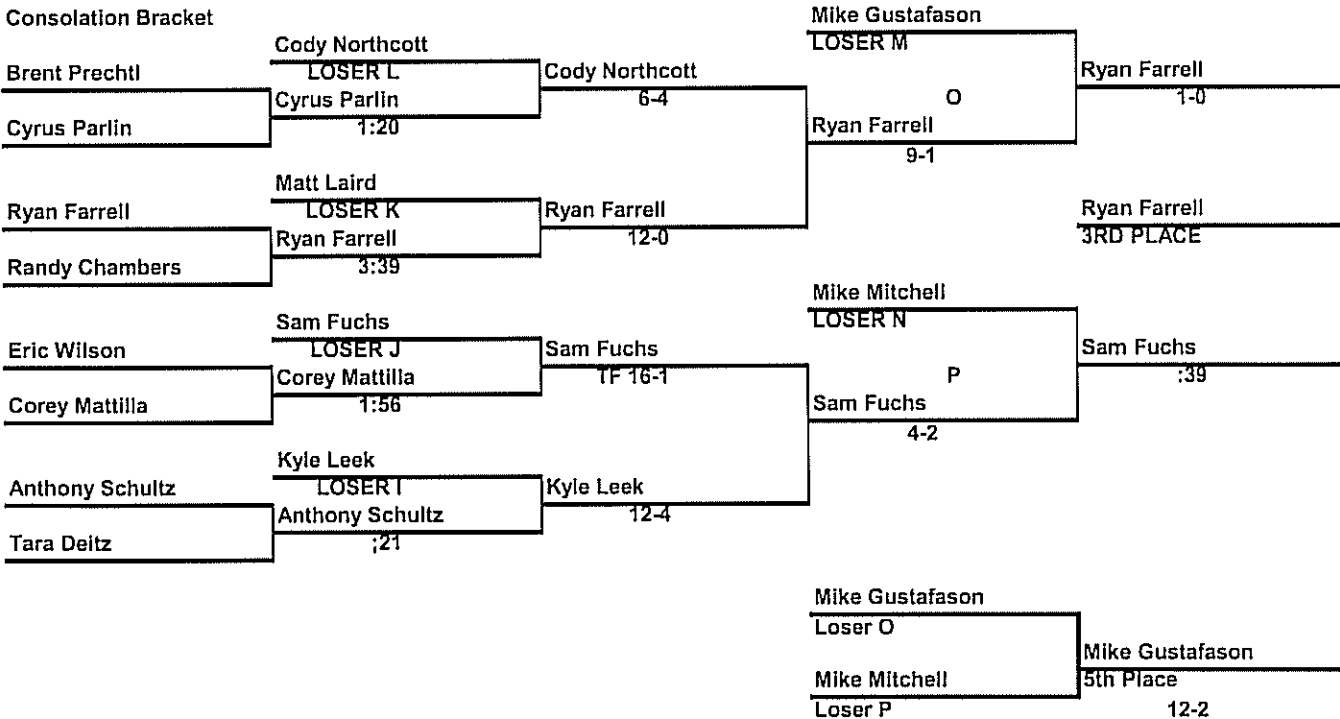

112

Consolation Bracket

2006 Tool City Tournament
 Meadville High School January 6 & 7, 2006
 Weight Class

119

Consolation Bracket

Consolation Bracket

Consolation Bracket

1 Mason Stewart Weight Class 135