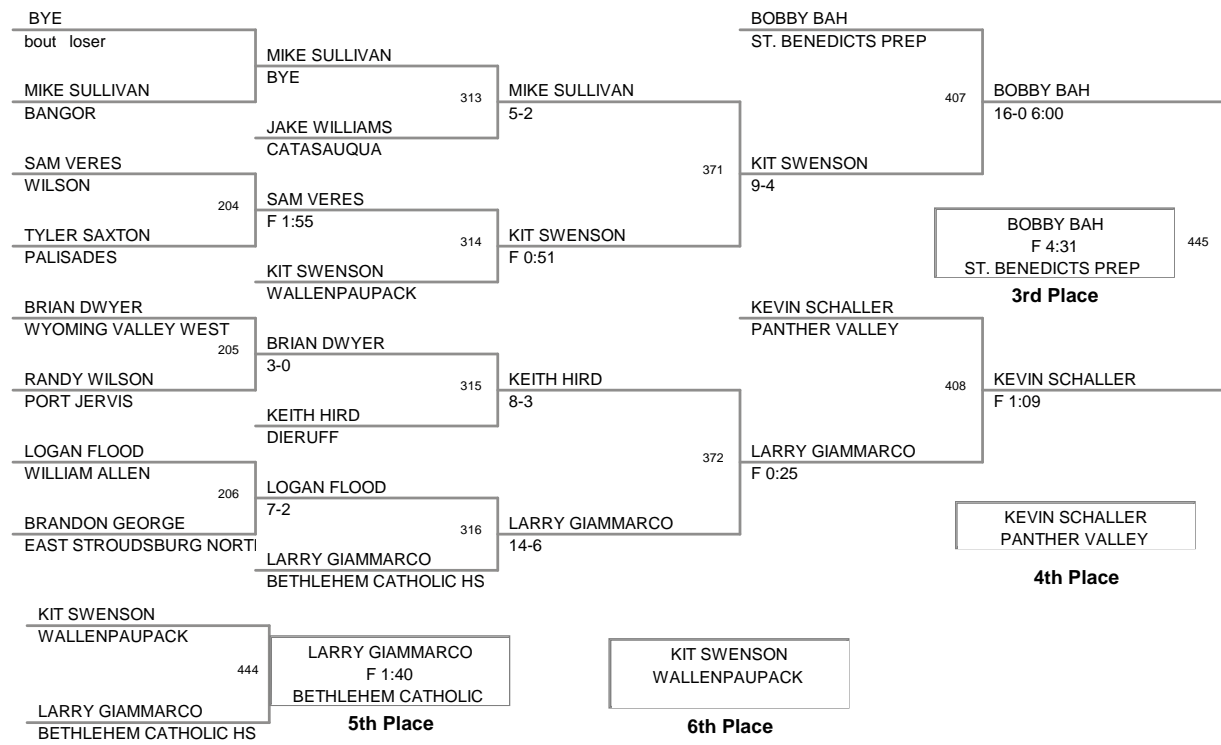

2009 Christmas City
2009 Christmas Division

140 Lbs

2009 Christmas City
2009 Christmas Division

145 Lbs

2009 Christmas City
2009 Christmas Division

160 Lbs

2009 Christmas City
2009 Christmas Division

171 Lbs