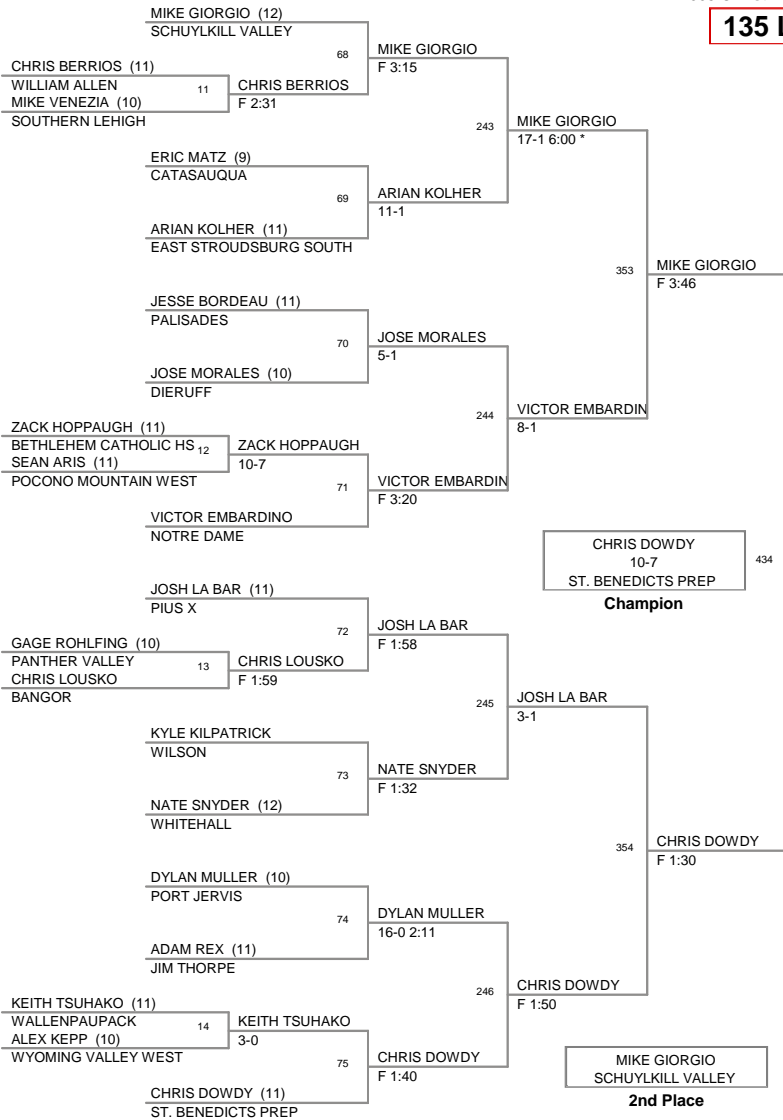

2009 Christmas City
2009 Christmas Division

103 Lbs

2009 Christmas City
2009 Christmas Division

125 Lbs

2009 Christmas City
2009 Christmas Division

130 Lbs

2009 Christmas City
2009 Christmas Division

135 Lbs

2009 Christmas City
2009 Christmas Division

140 Lbs

2009 Christmas City
2009 Christmas Division

145 Lbs

2009 Christmas City
2009 Christmas Division

160 Lbs

2009 Christmas City
2009 Christmas Division

171 Lbs