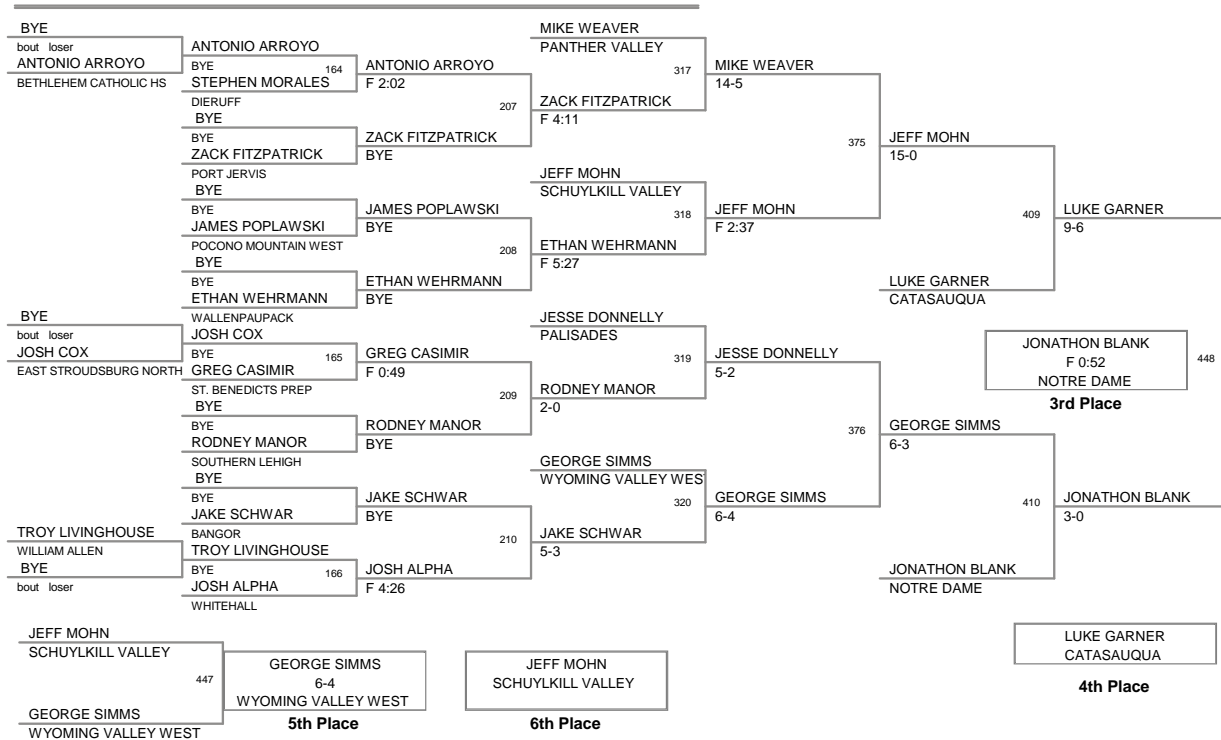

2009 Christmas City
2009 Christmas Division

140 Lbs

2009 Christmas City
2009 Christmas Division

145 Lbs

2009 Christmas City
2009 Christmas Division

160 Lbs

2009 Christmas City
2009 Christmas Division

171 Lbs