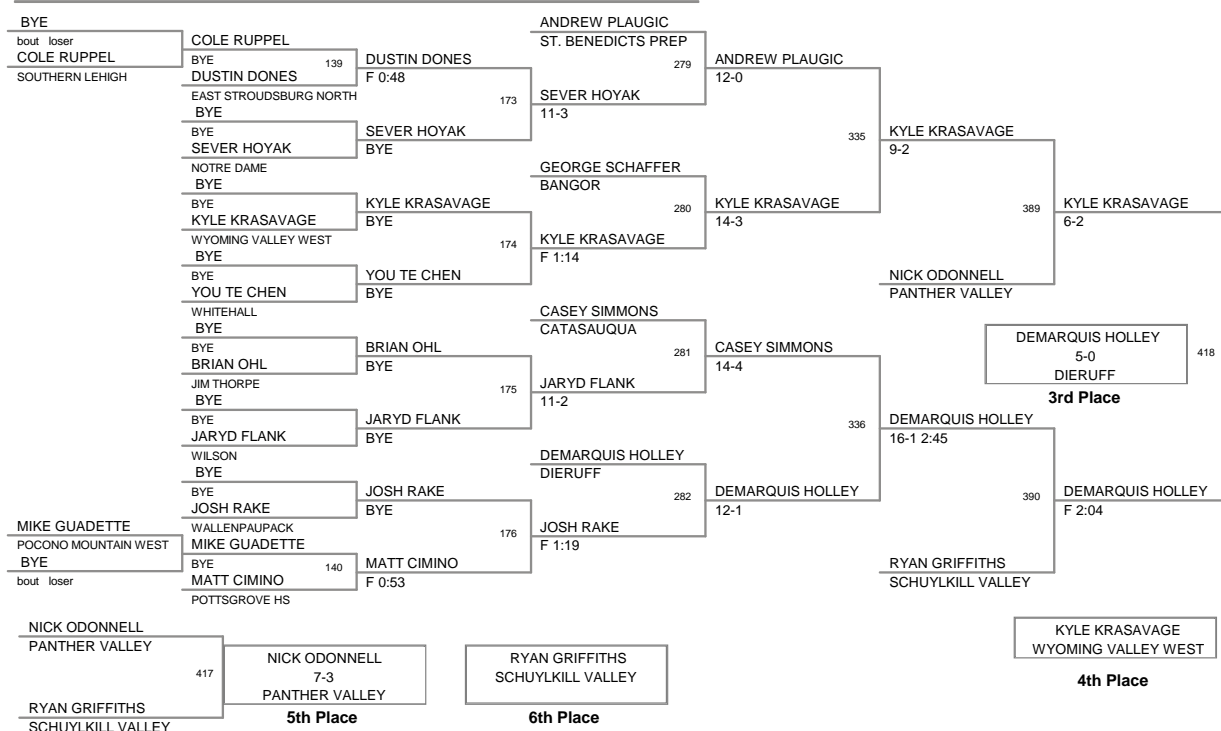

2009 Christmas City
2009 Christmas Division

103 Lbs

2009 Christmas City
2009 Christmas Division

125 Lbs

2009 Christmas City
2009 Christmas Division

130 Lbs

2009 Christmas City
2009 Christmas Division

135 Lbs

2009 Christmas City
2009 Christmas Division

140 Lbs

2009 Christmas City
2009 Christmas Division

145 Lbs

2009 Christmas City
2009 Christmas Division

160 Lbs

2009 Christmas City
2009 Christmas Division

171 Lbs

2009 Christmas City
2009 Christmas Division

189 Lbs

2009 Christmas City
2009 Christmas Division

215 Lbs

2009 Christmas City
2009 Christmas Division

285 Lbs