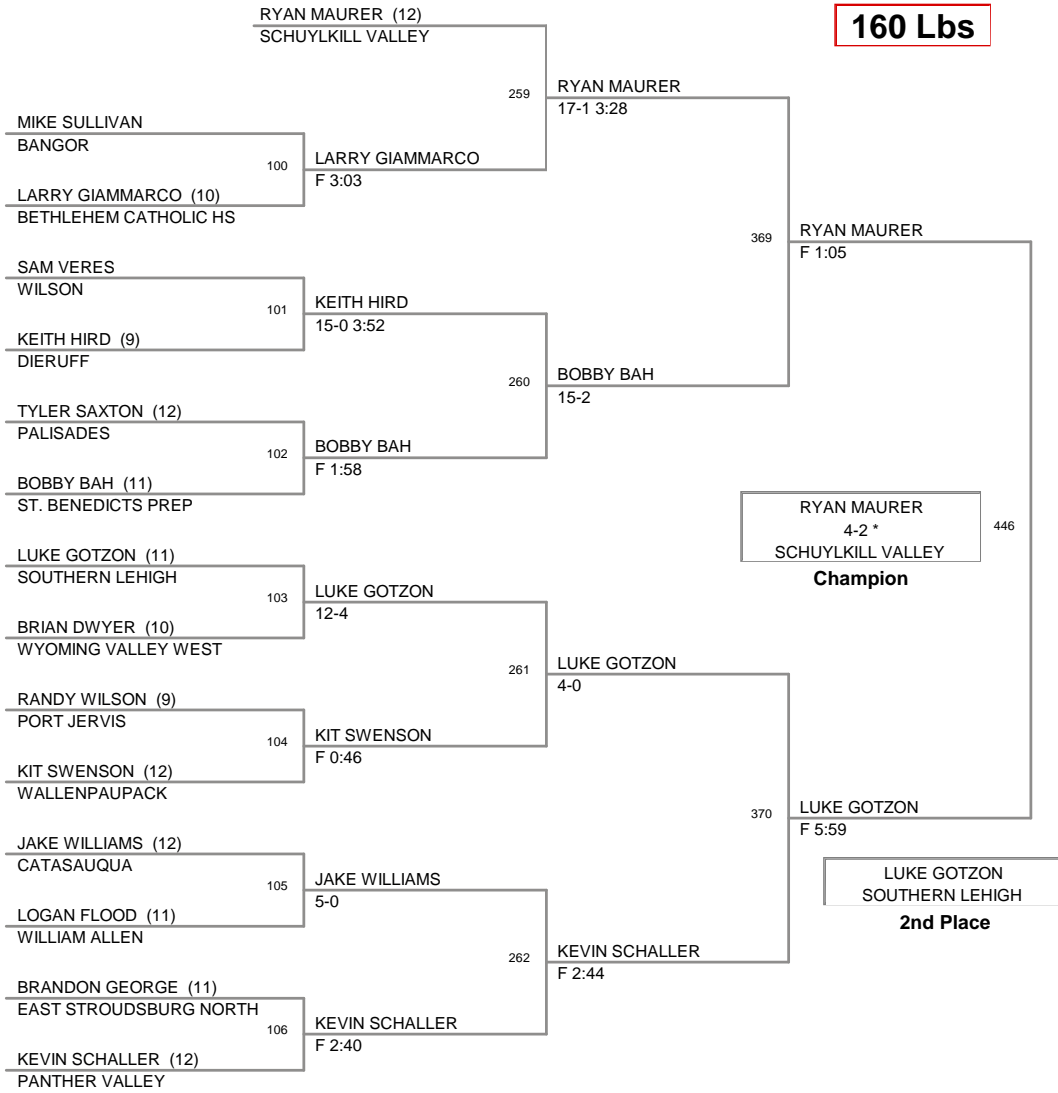

2009 Christmas City
2009 Christmas Division

140 Lbs

2009 Christmas City
2009 Christmas Division

145 Lbs

2009 Christmas City
2009 Christmas Division

160 Lbs

2009 Christmas City
2009 Christmas Division

171 Lbs

2009 Christmas City
2009 Christmas Division

189 Lbs

2009 Christmas City
2009 Christmas Division

215 Lbs

2009 Christmas City
2009 Christmas Division

285 Lbs