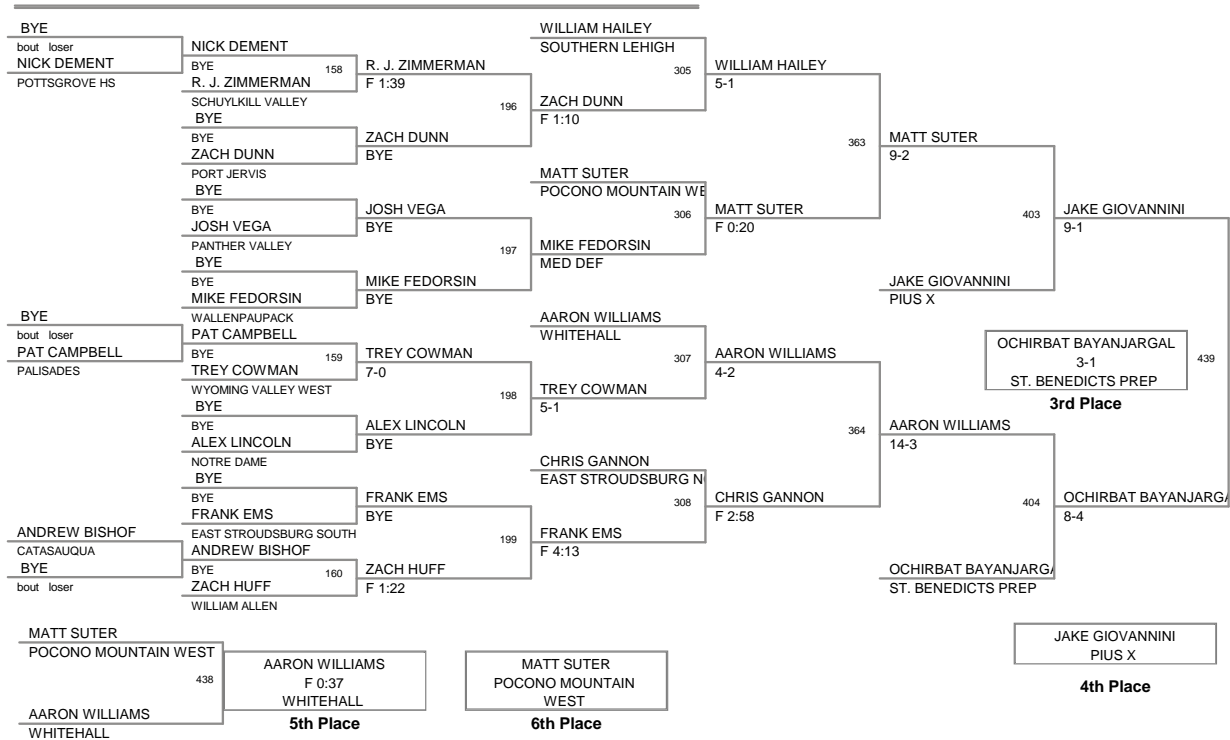

2009 Christmas City
2009 Christmas Division

145 Lbs