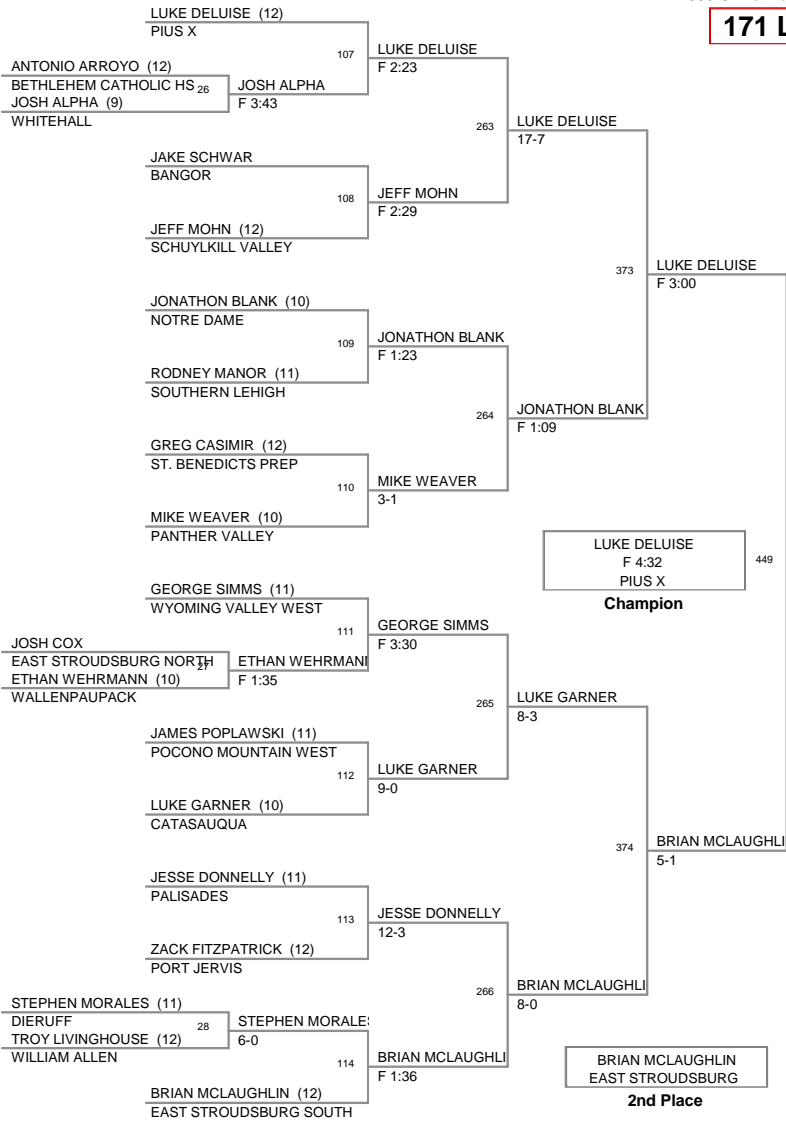

2009 Christmas City
2009 Christmas Division

140 Lbs

2009 Christmas City
2009 Christmas Division

145 Lbs

2009 Christmas City
2009 Christmas Division

160 Lbs

2009 Christmas City
2009 Christmas Division

171 Lbs