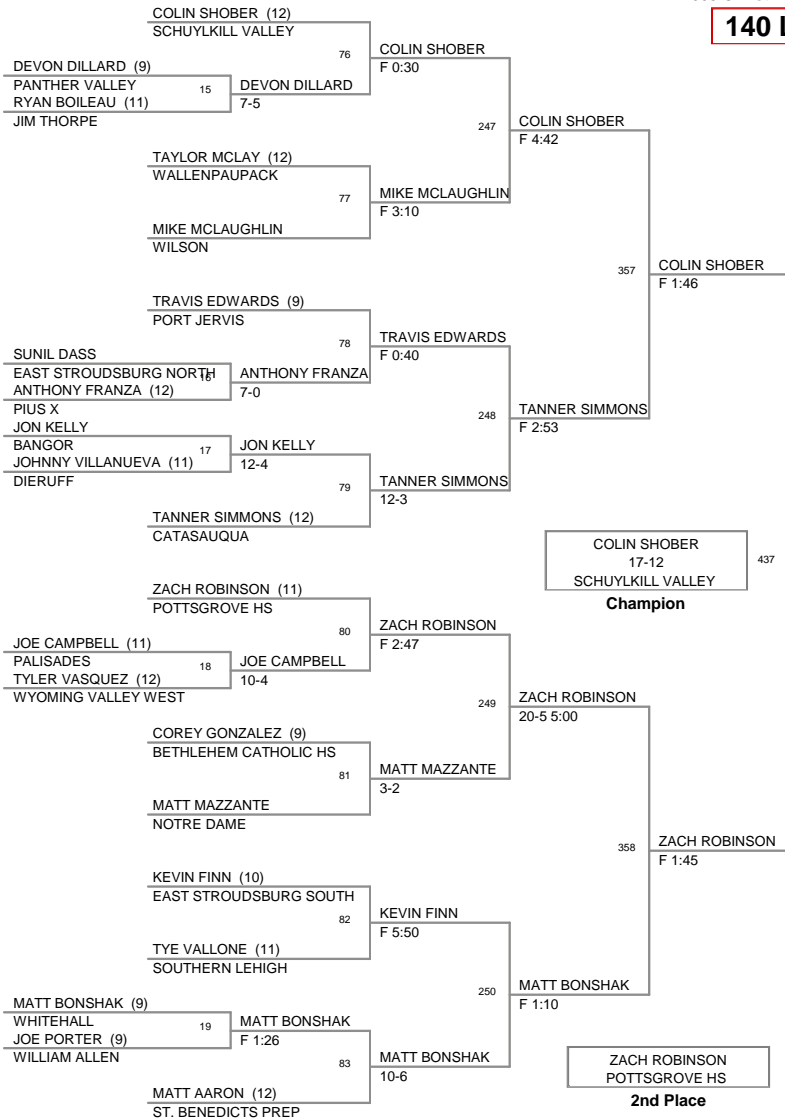

2009 Christmas City
2009 Christmas Division

103 Lbs

2009 Christmas City
2009 Christmas Division

125 Lbs

2009 Christmas City
2009 Christmas Division

130 Lbs

2009 Christmas City
2009 Christmas Division

135 Lbs

2009 Christmas City
2009 Christmas Division

140 Lbs

2009 Christmas City
2009 Christmas Division

145 Lbs

2009 Christmas City
2009 Christmas Division

160 Lbs

2009 Christmas City
2009 Christmas Division

171 Lbs