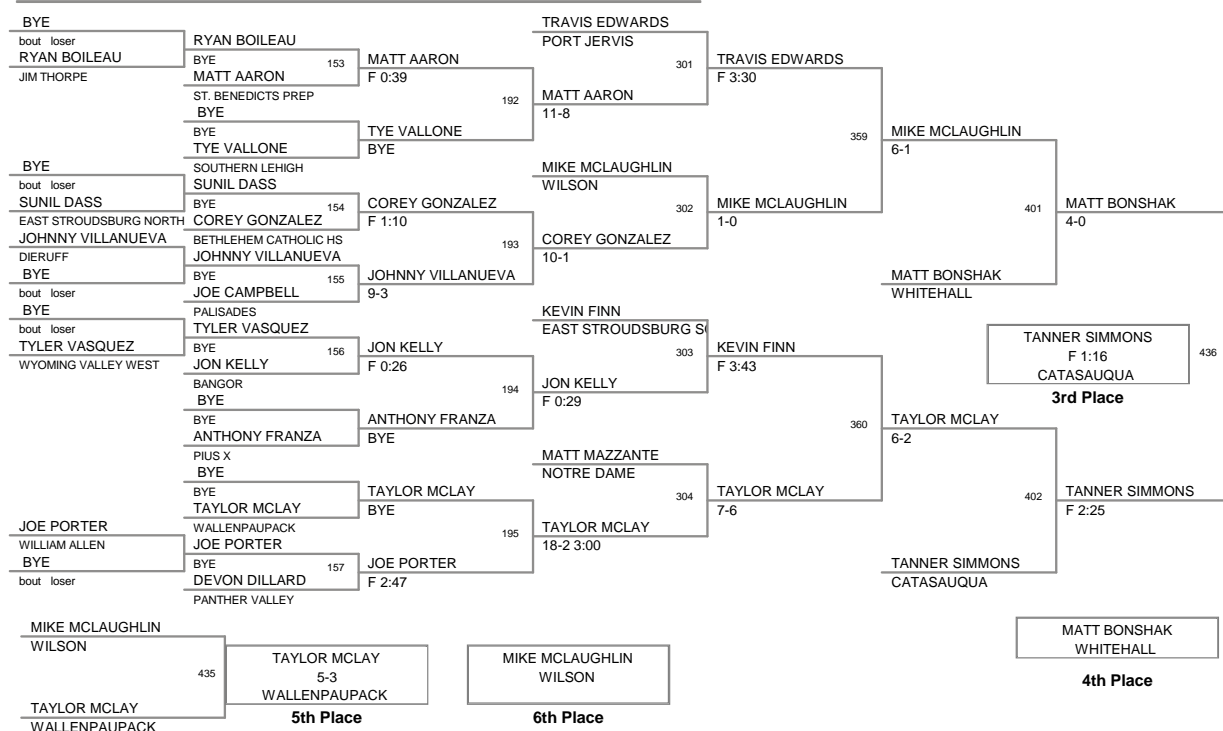

2009 Christmas City
2009 Christmas Division

140 Lbs