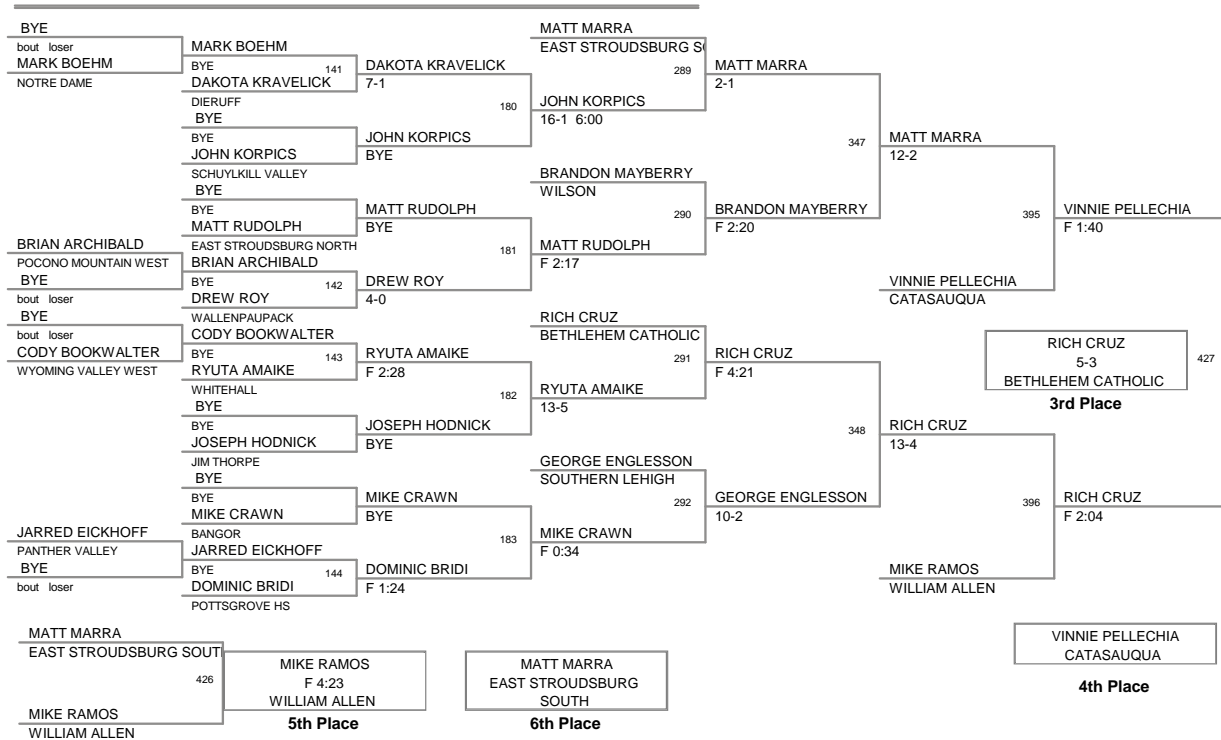

2009 Christmas City
2009 Christmas Division

103 Lbs

2009 Christmas City
2009 Christmas Division

125 Lbs

2009 Christmas City
2009 Christmas Division

130 Lbs

2009 Christmas City
2009 Christmas Division

135 Lbs