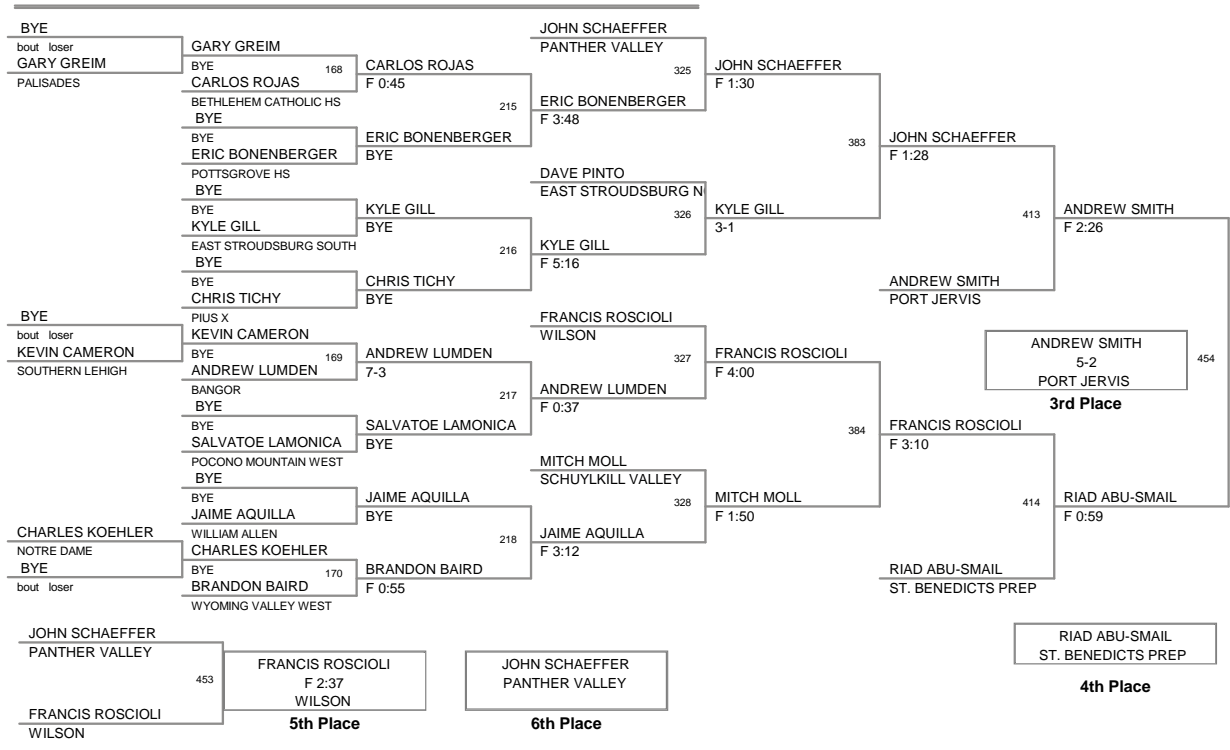

2009 Christmas City
2009 Christmas Division

215 Lbs