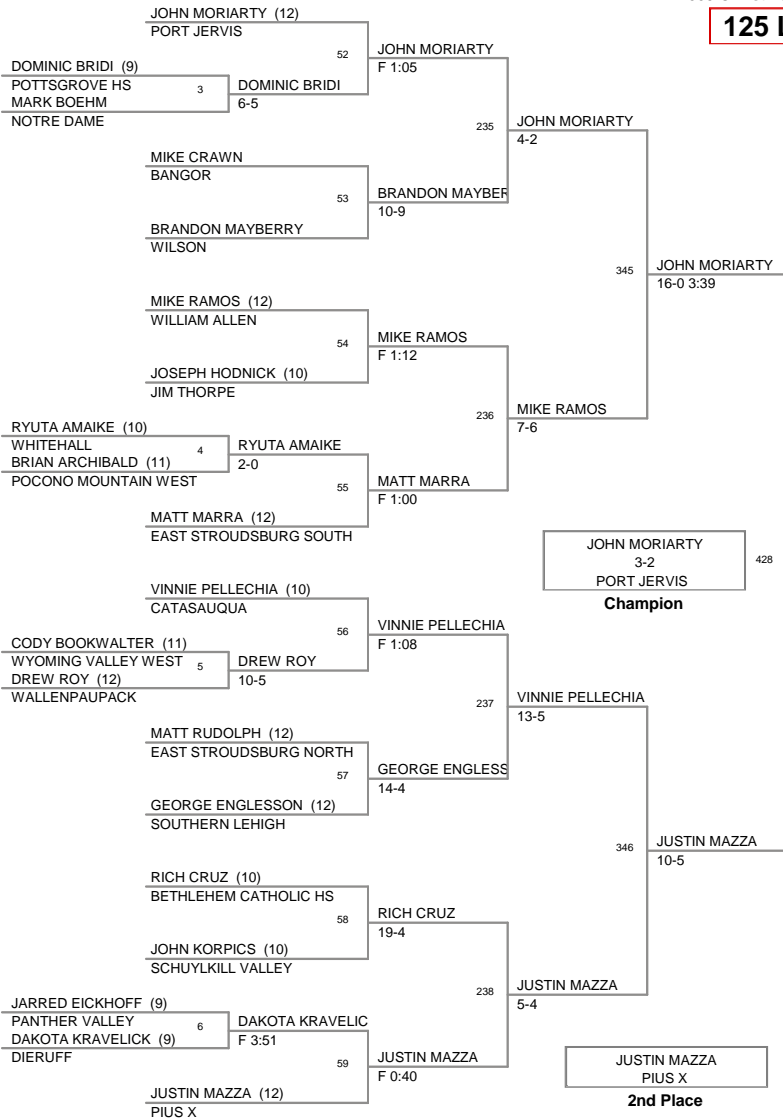

2009 Christmas City
2009 Christmas Division

103 Lbs

2009 Christmas City
2009 Christmas Division

125 Lbs

2009 Christmas City
2009 Christmas Division

130 Lbs

2009 Christmas City
2009 Christmas Division

135 Lbs