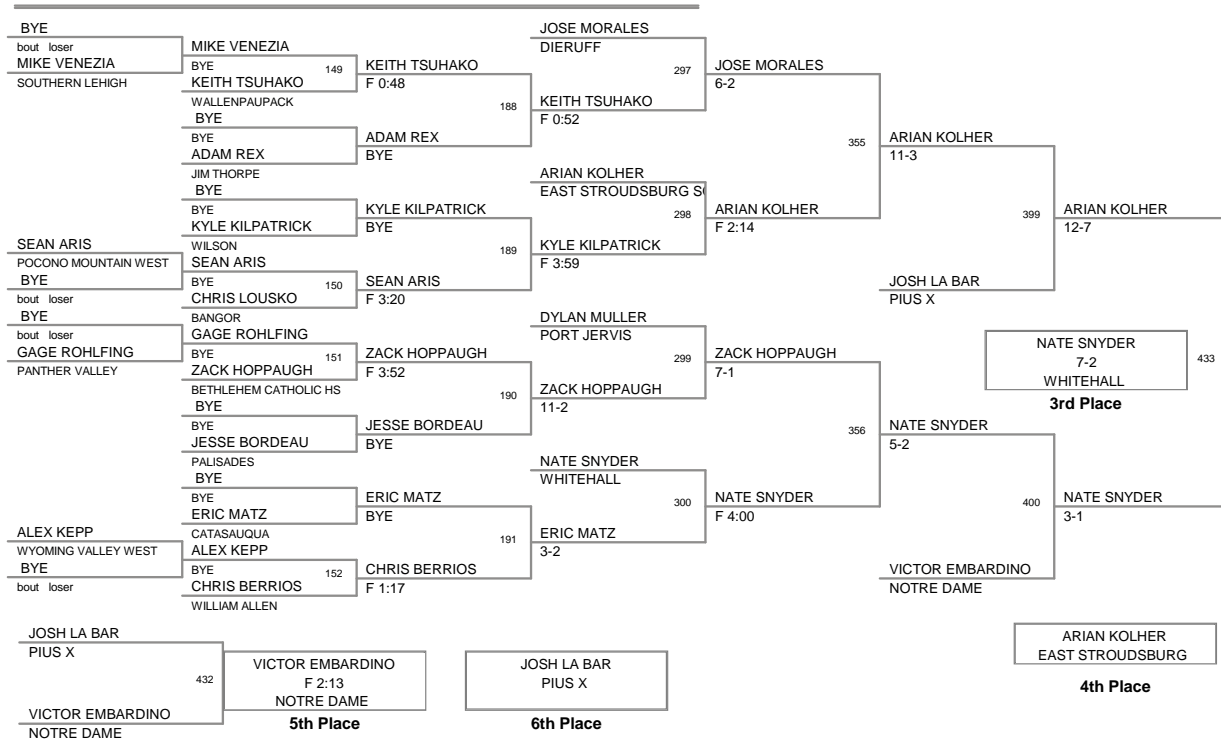

2009 Christmas City
2009 Christmas Division

103 Lbs

2009 Christmas City
2009 Christmas Division

125 Lbs

2009 Christmas City
2009 Christmas Division

130 Lbs

2009 Christmas City
2009 Christmas Division

135 Lbs