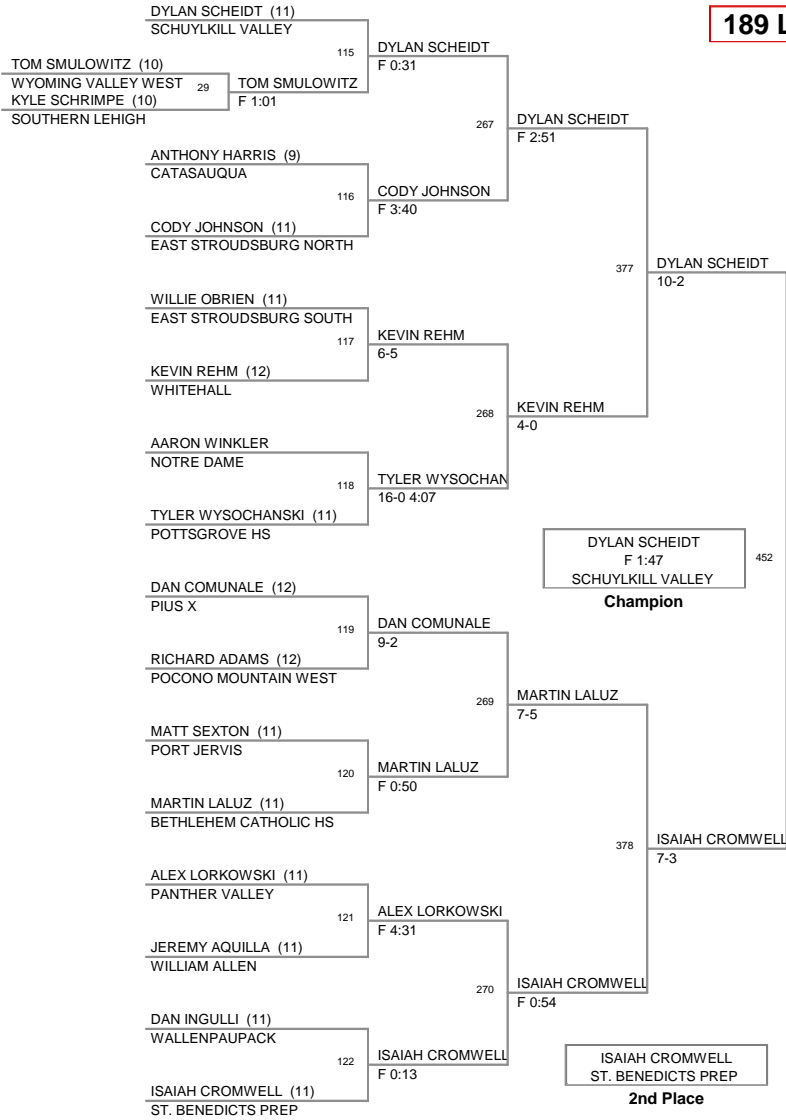

2009 Christmas City
2009 Christmas Division

103 Lbs

2009 Christmas City
2009 Christmas Division

125 Lbs

2009 Christmas City
2009 Christmas Division

130 Lbs

2009 Christmas City
2009 Christmas Division

135 Lbs

2009 Christmas City
2009 Christmas Division

140 Lbs

2009 Christmas City
2009 Christmas Division

145 Lbs

2009 Christmas City
2009 Christmas Division

160 Lbs

2009 Christmas City
2009 Christmas Division

171 Lbs

2009 Christmas City
2009 Christmas Division

189 Lbs

2009 Christmas City
2009 Christmas Division

215 Lbs

2009 Christmas City
2009 Christmas Division

285 Lbs