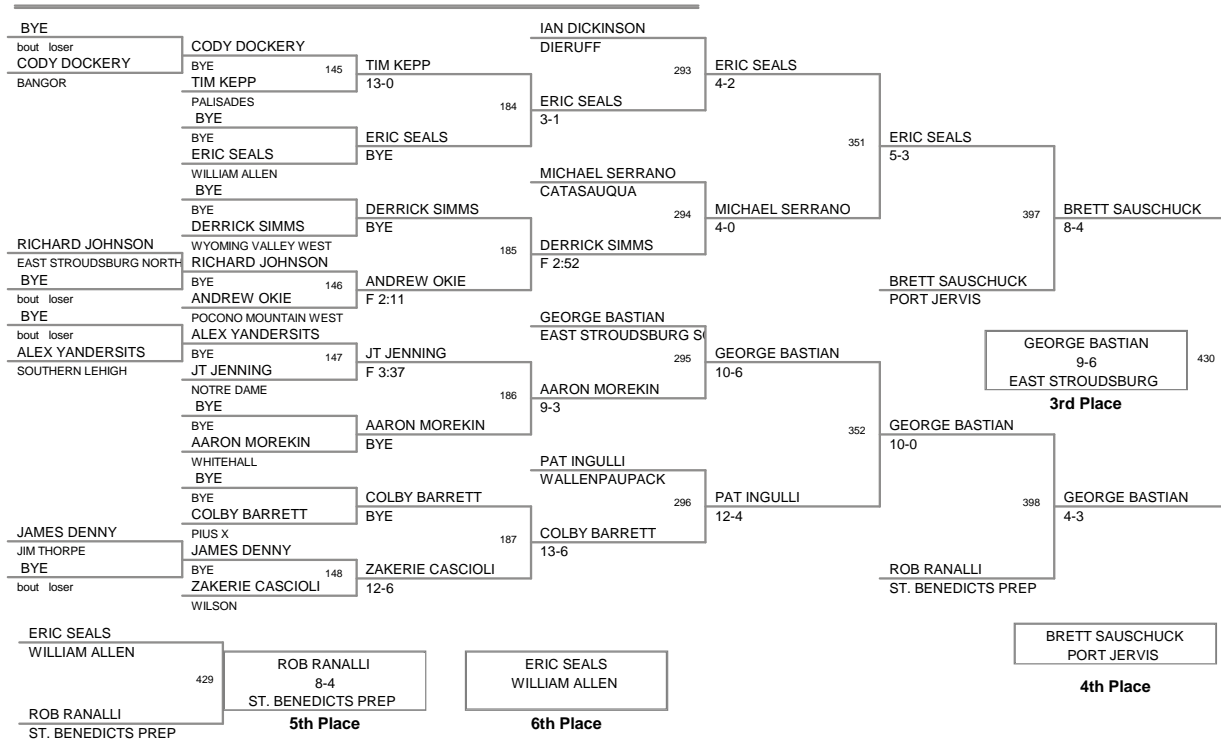

2009 Christmas City
2009 Christmas Division

103 Lbs

2009 Christmas City
2009 Christmas Division

125 Lbs

2009 Christmas City
2009 Christmas Division

130 Lbs

2009 Christmas City
2009 Christmas Division

135 Lbs