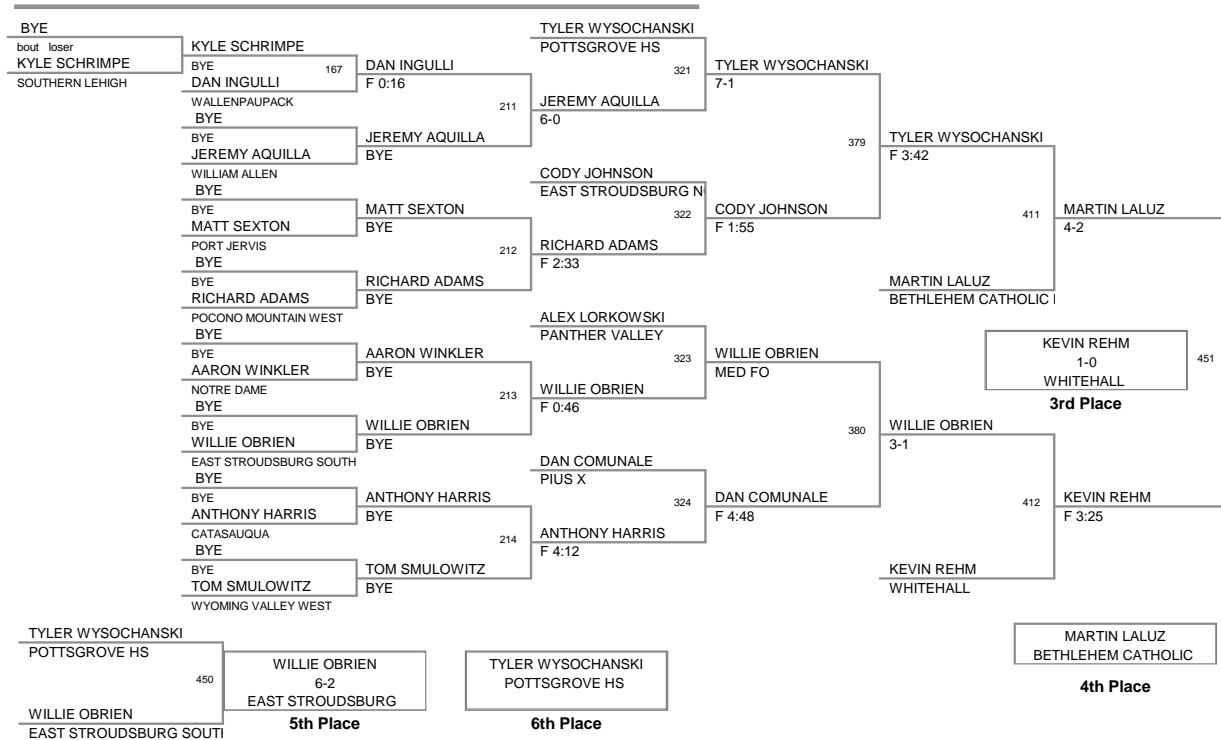

2009 Christmas City
2009 Christmas Division

189 Lbs