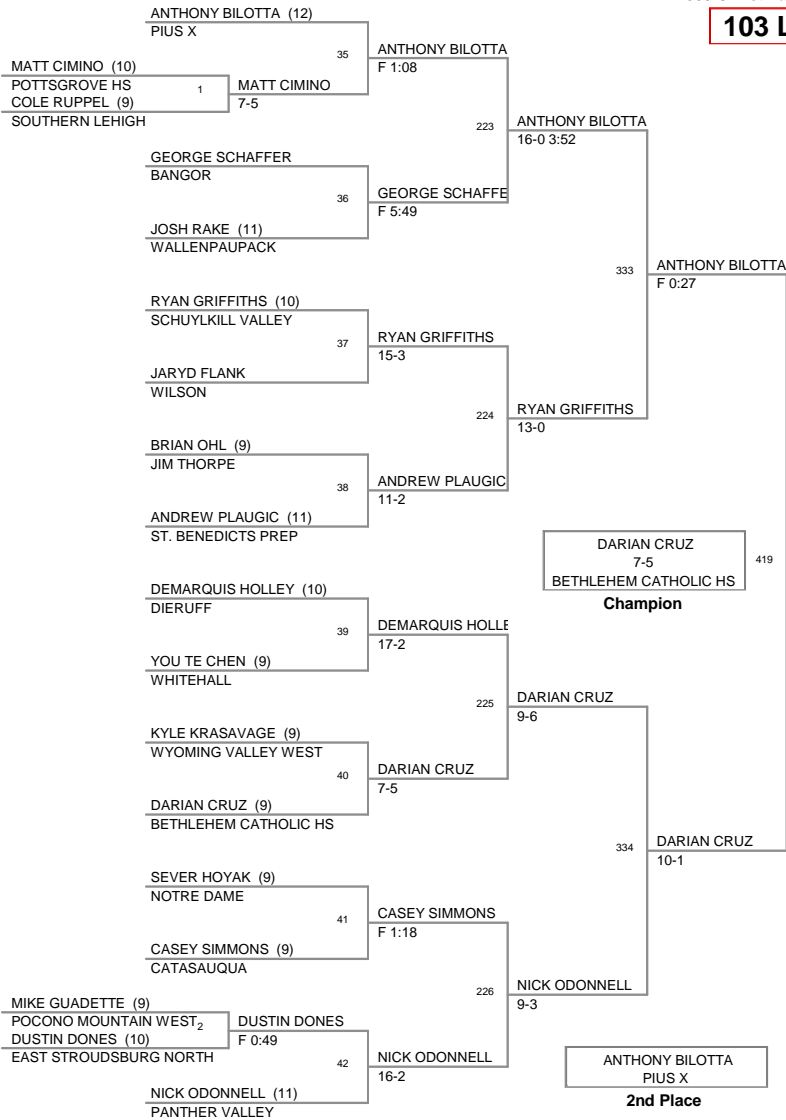

2009 Christmas City
2009 Christmas Division

103 Lbs

2009 Christmas City
2009 Christmas Division

125 Lbs

2009 Christmas City
2009 Christmas Division

130 Lbs

2009 Christmas City
2009 Christmas Division

135 Lbs