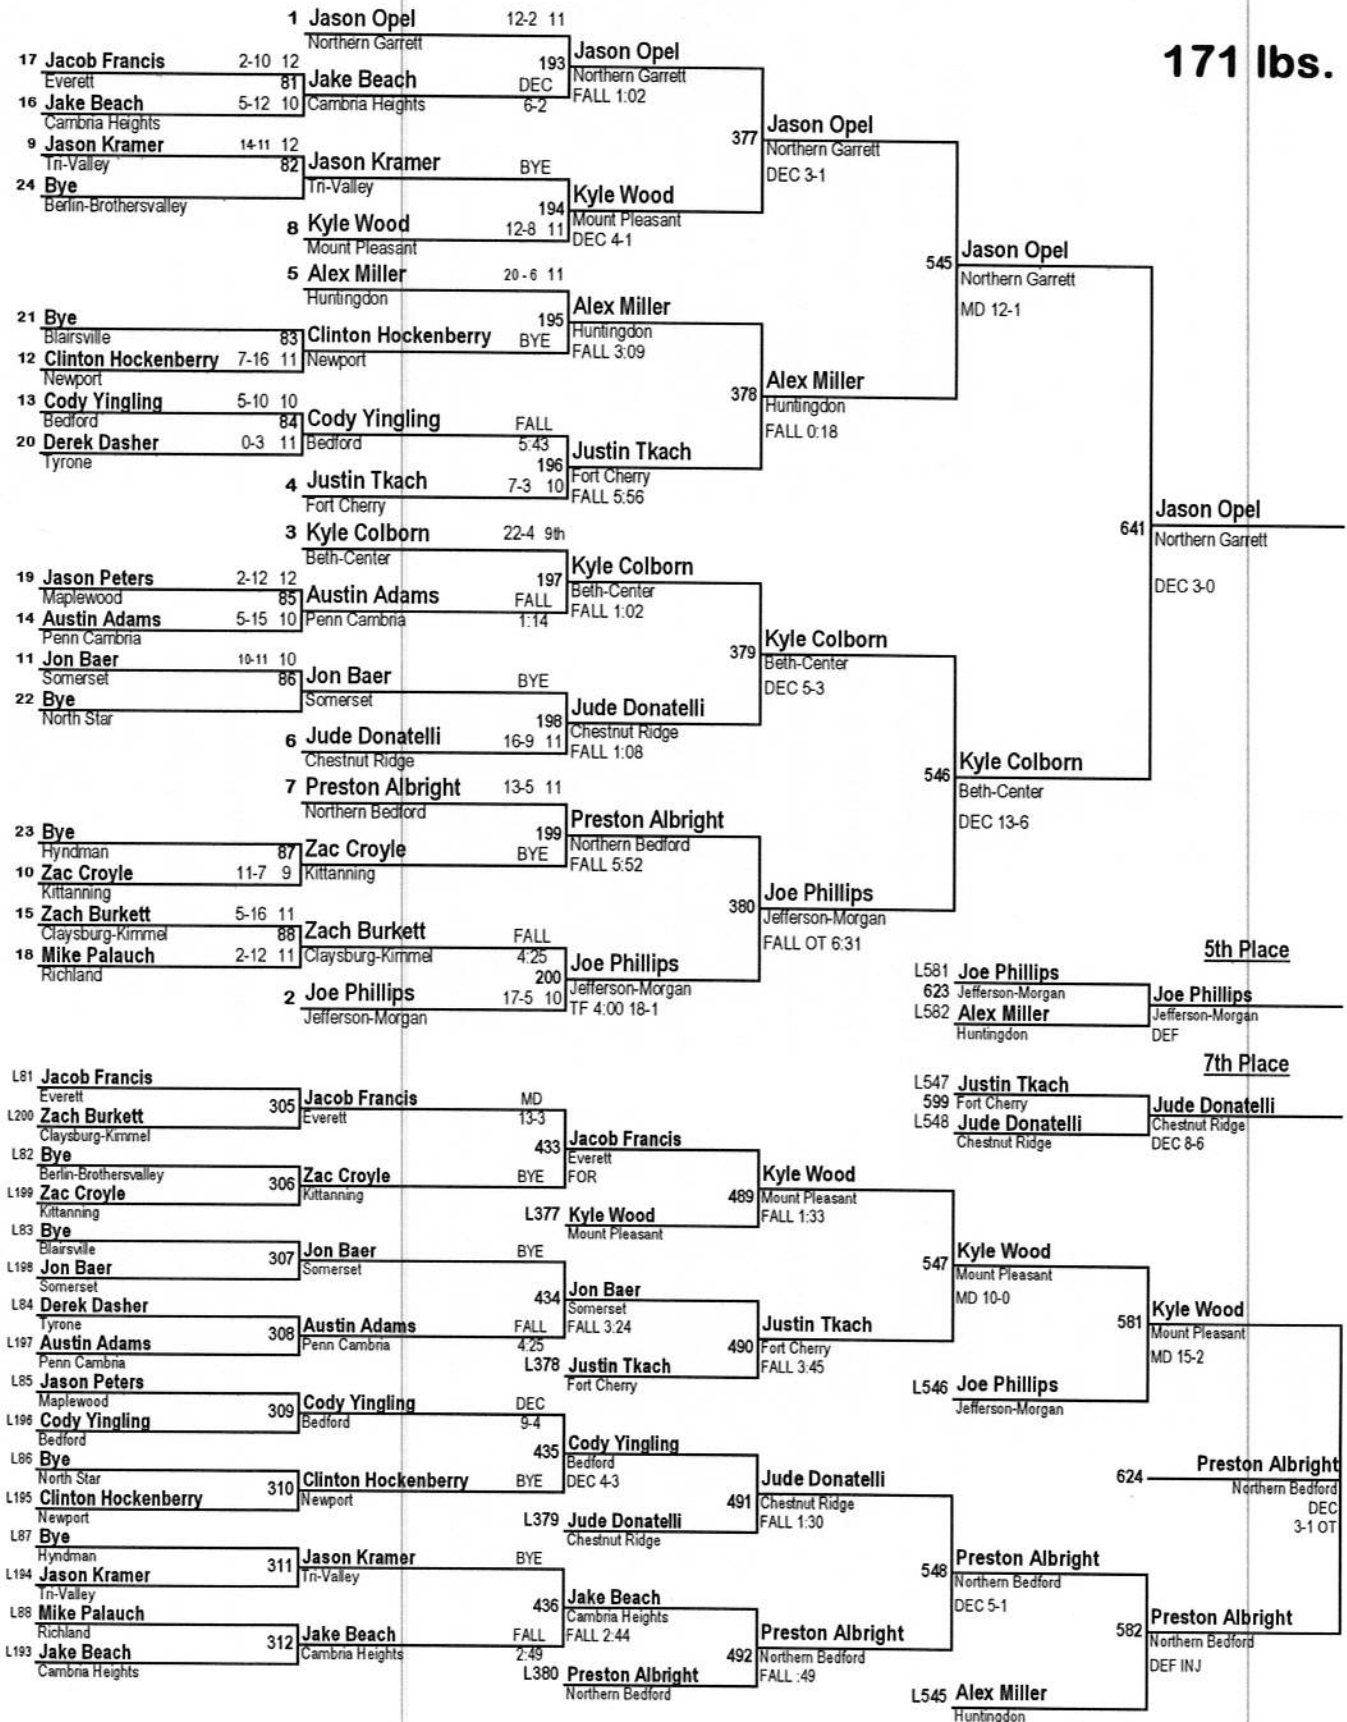

2010 Thomas Subaru Wrestling Tournament

171 lbs.