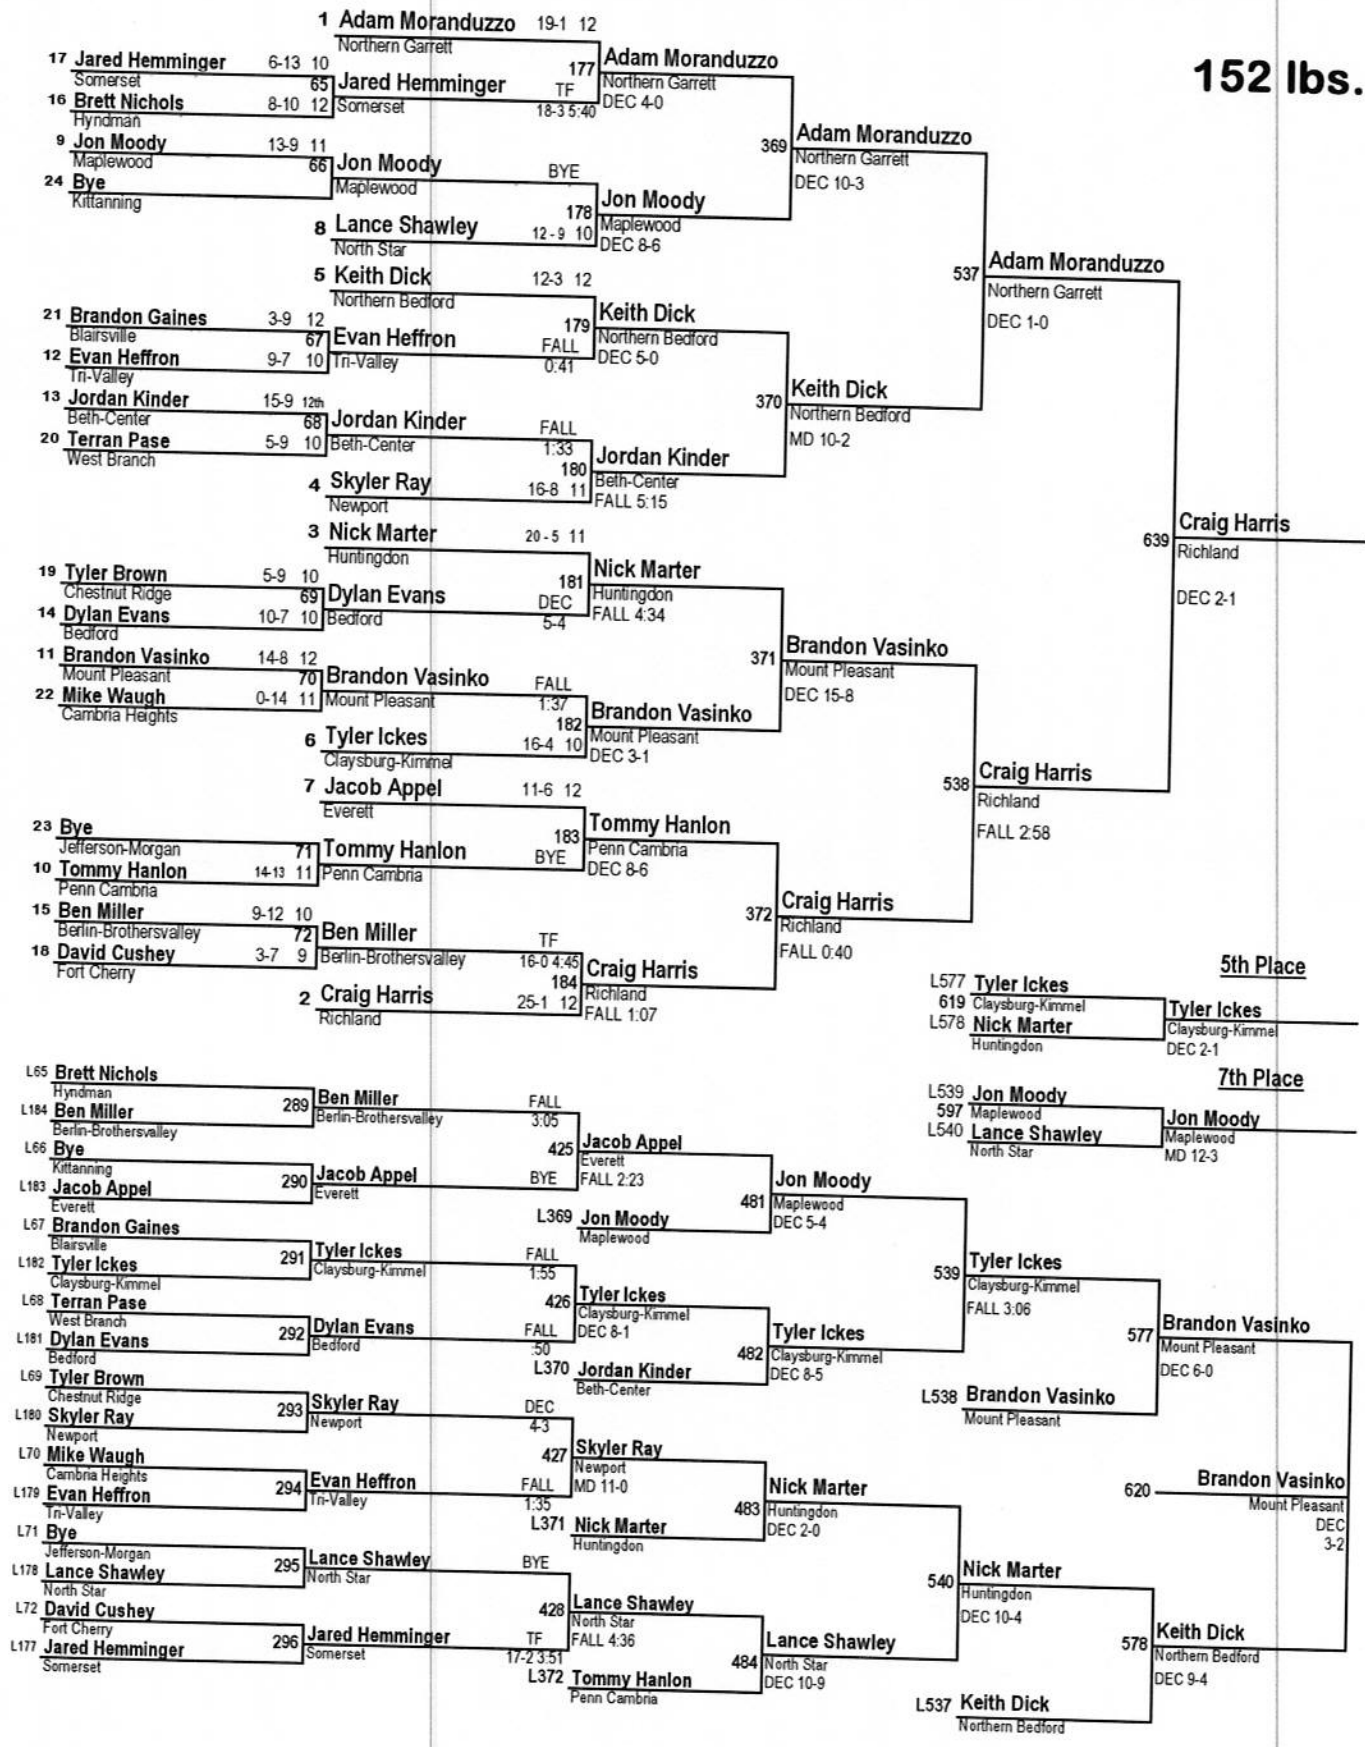

# 2010 Thomas Subaru Wrestling Tournament

130 lbs.

145 lbs. Wrestling Tournament

145 lbs.

# 2010 Thomas Subaru Wrestling Tournament

152 lbs.

160 lbs.