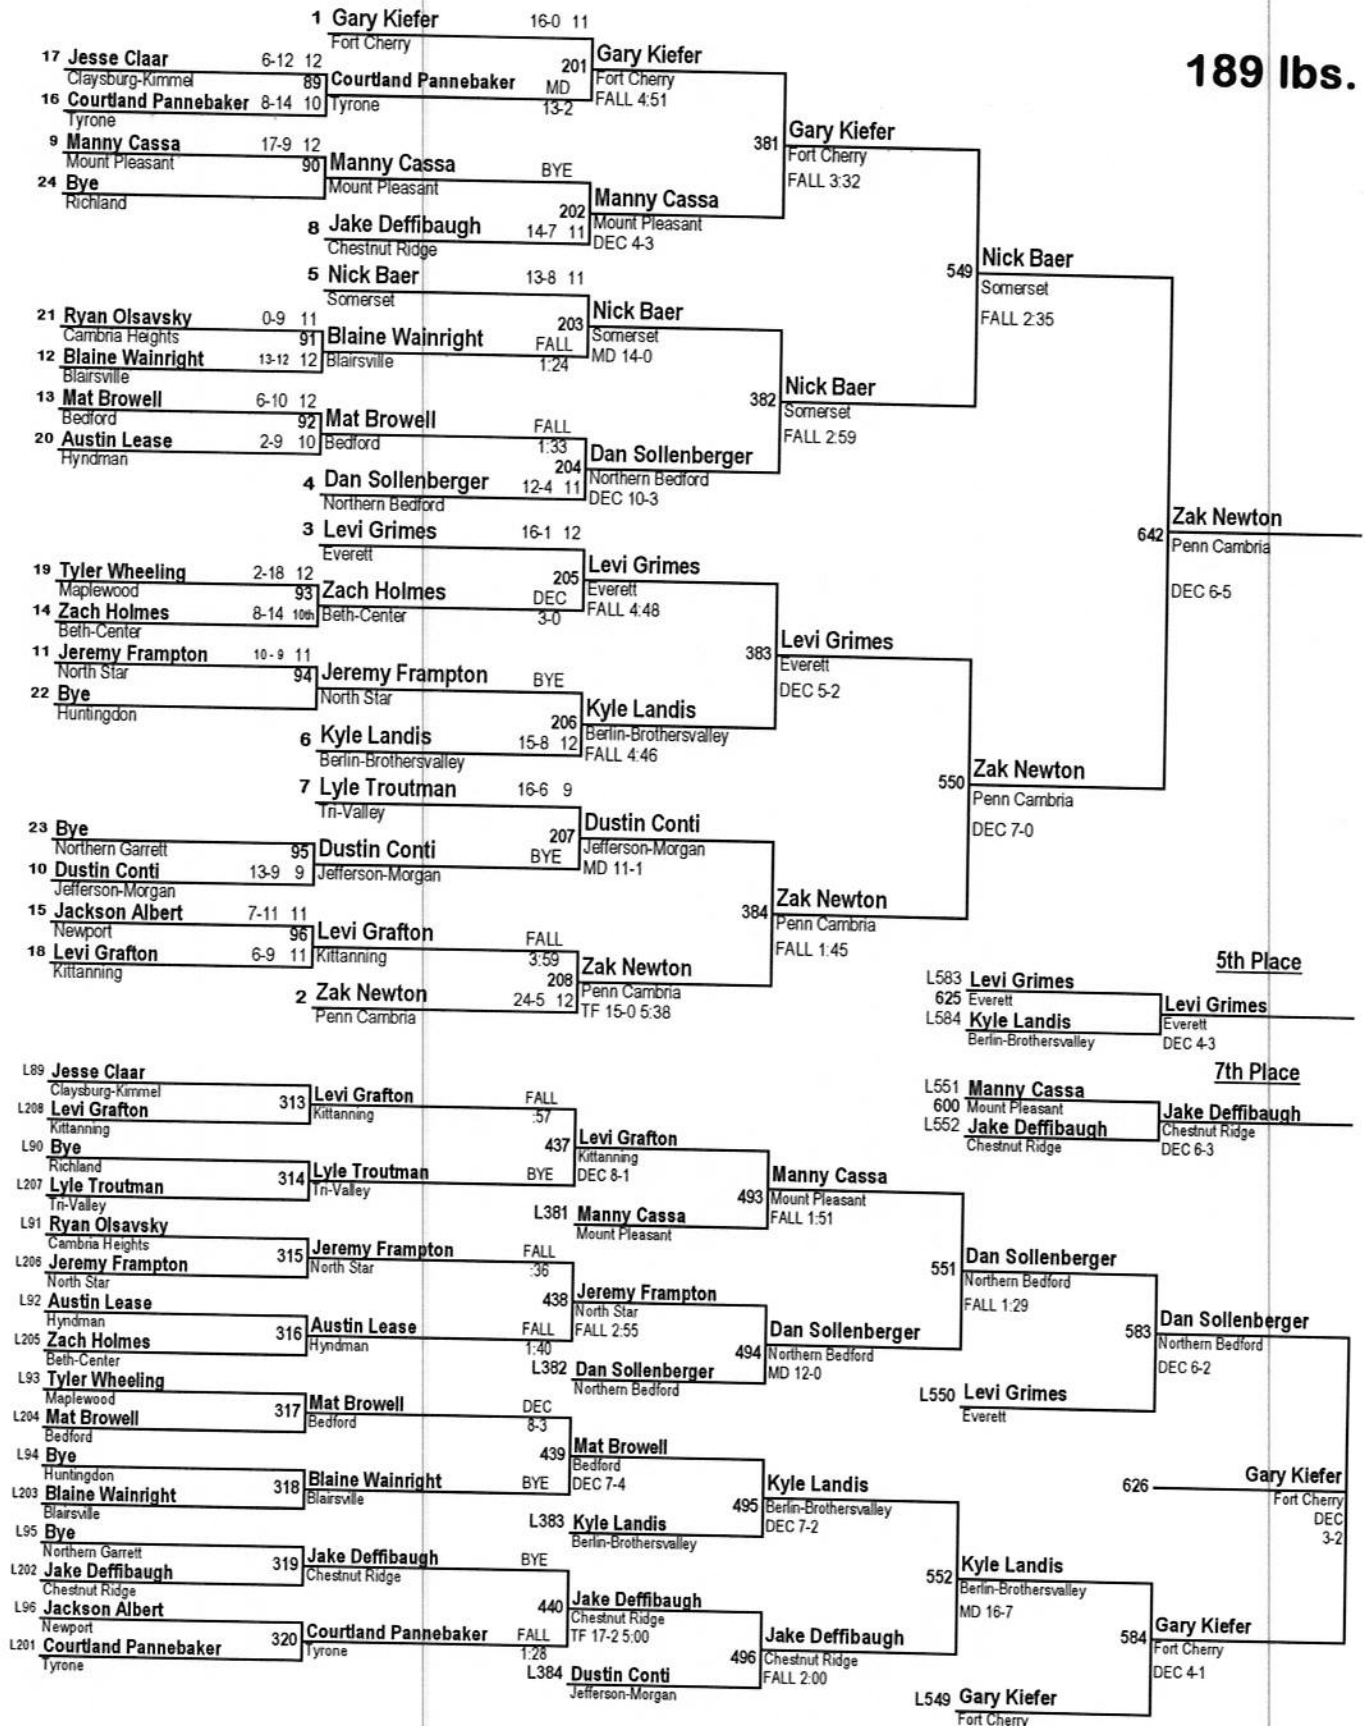

2010 Thomas Subaru Wrestling Tournament

189 lbs.

5th Place

7th Place