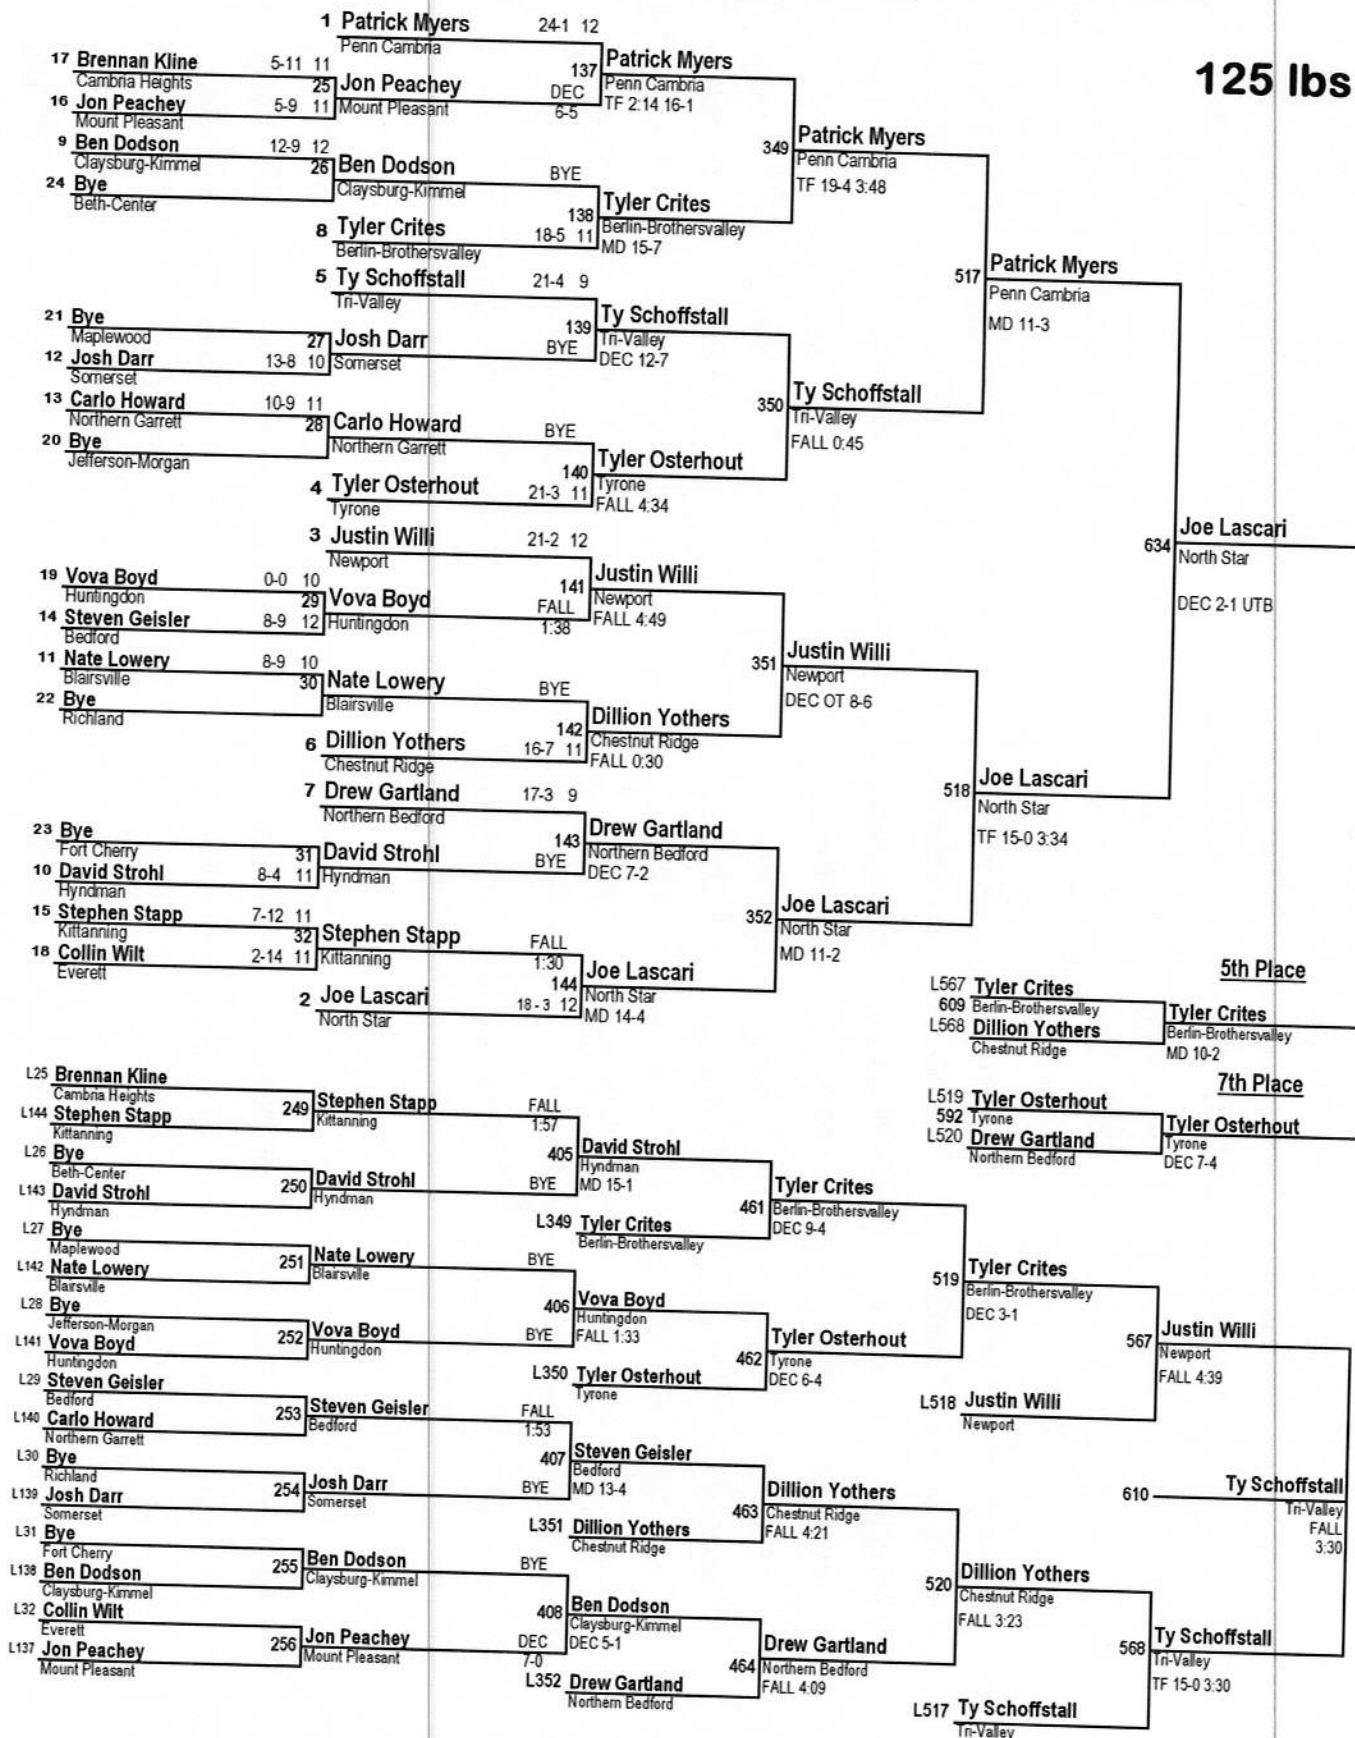

112 lbs.

# 2010 Thomas Subaru Wrestling Tournament

125 lbs.

# 2010 Thomas Subaru Wrestling Tournament

130 lbs.

145 lbs. Wrestling Tournament

145 lbs.

# 2010 Thomas Subaru Wrestling Tournament

152 lbs.

160 lbs.