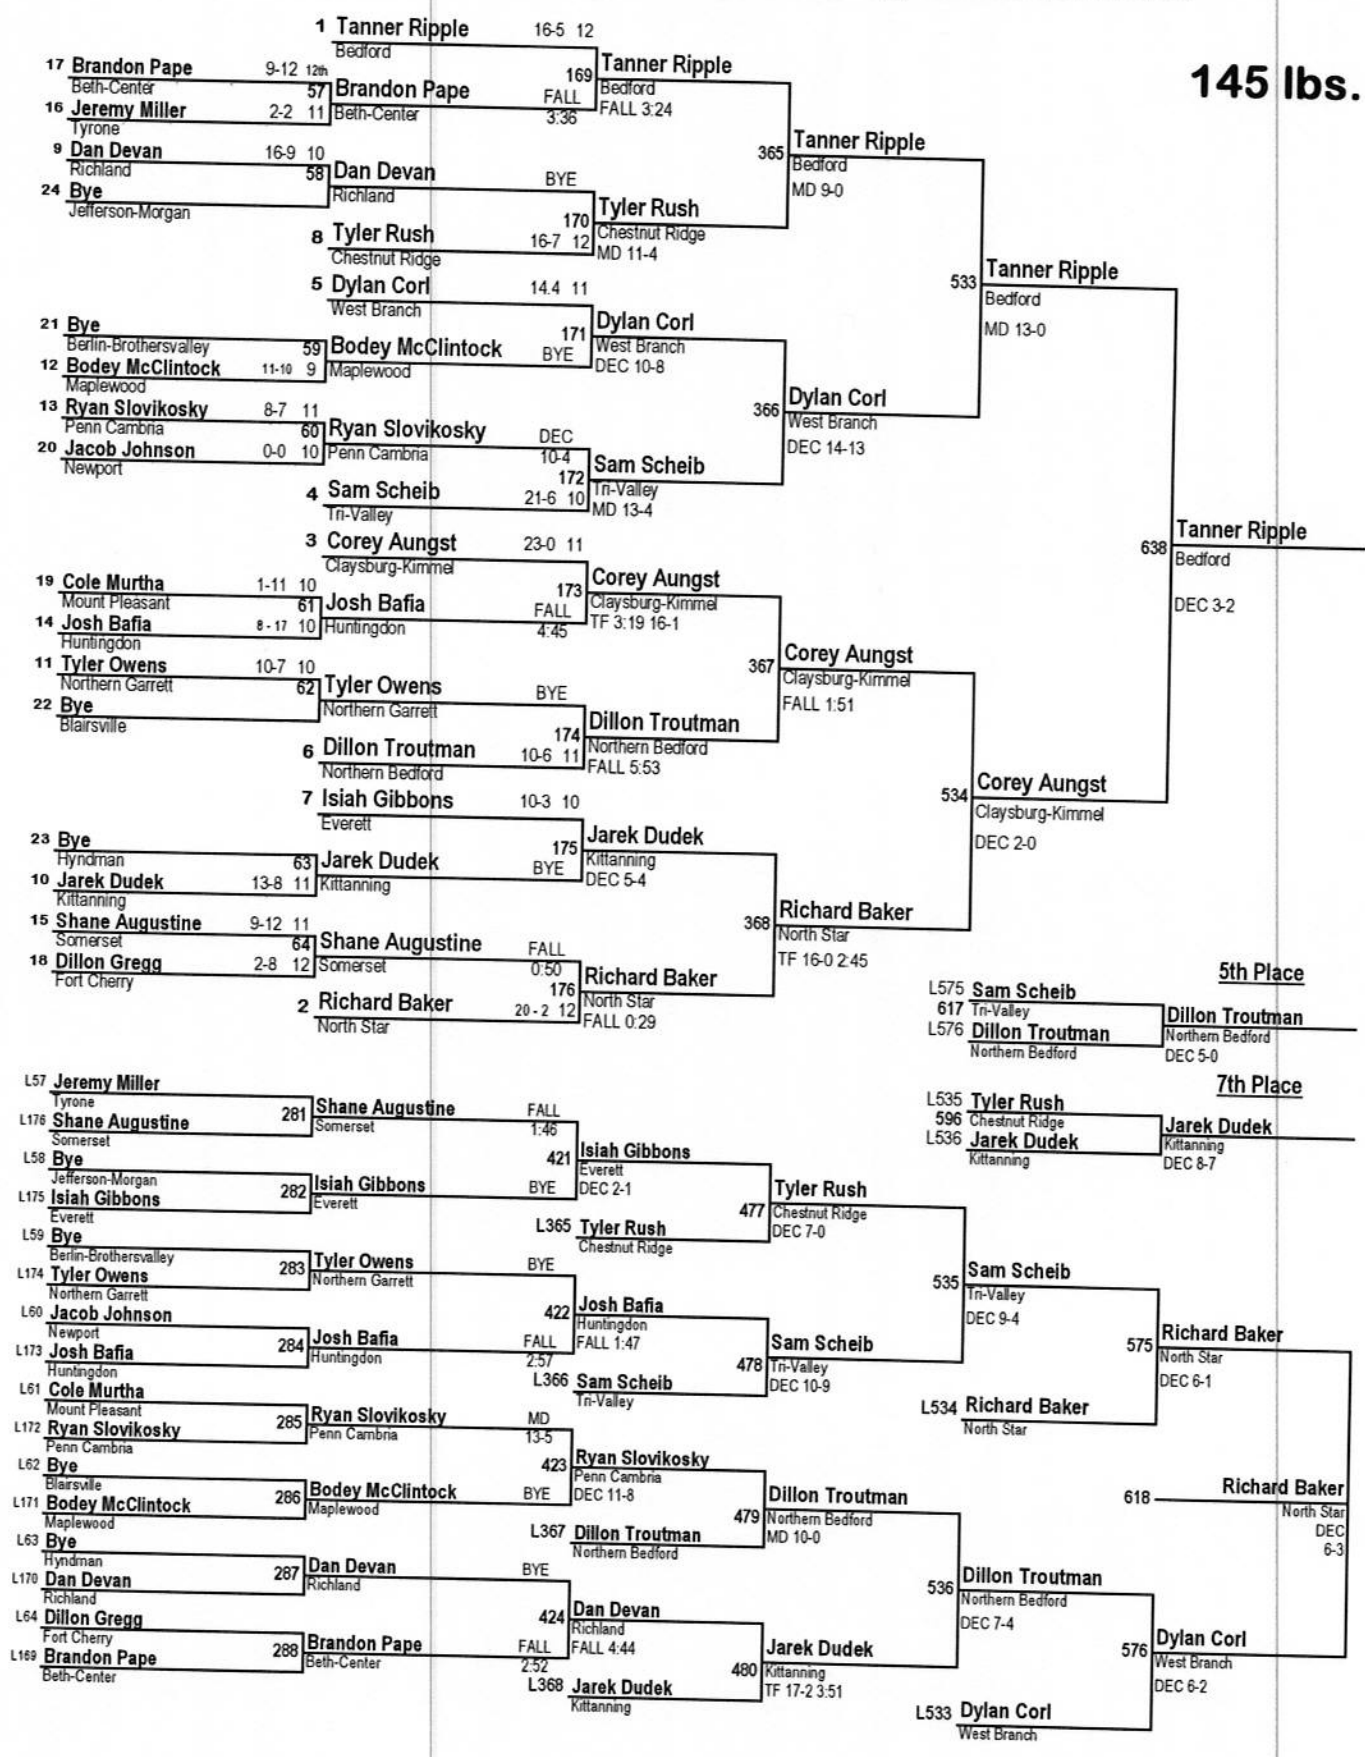

# 2010 Thomas Subaru Wrestling Tournament

130 lbs.

145 lbs. Wrestling Tournament

145 lbs.