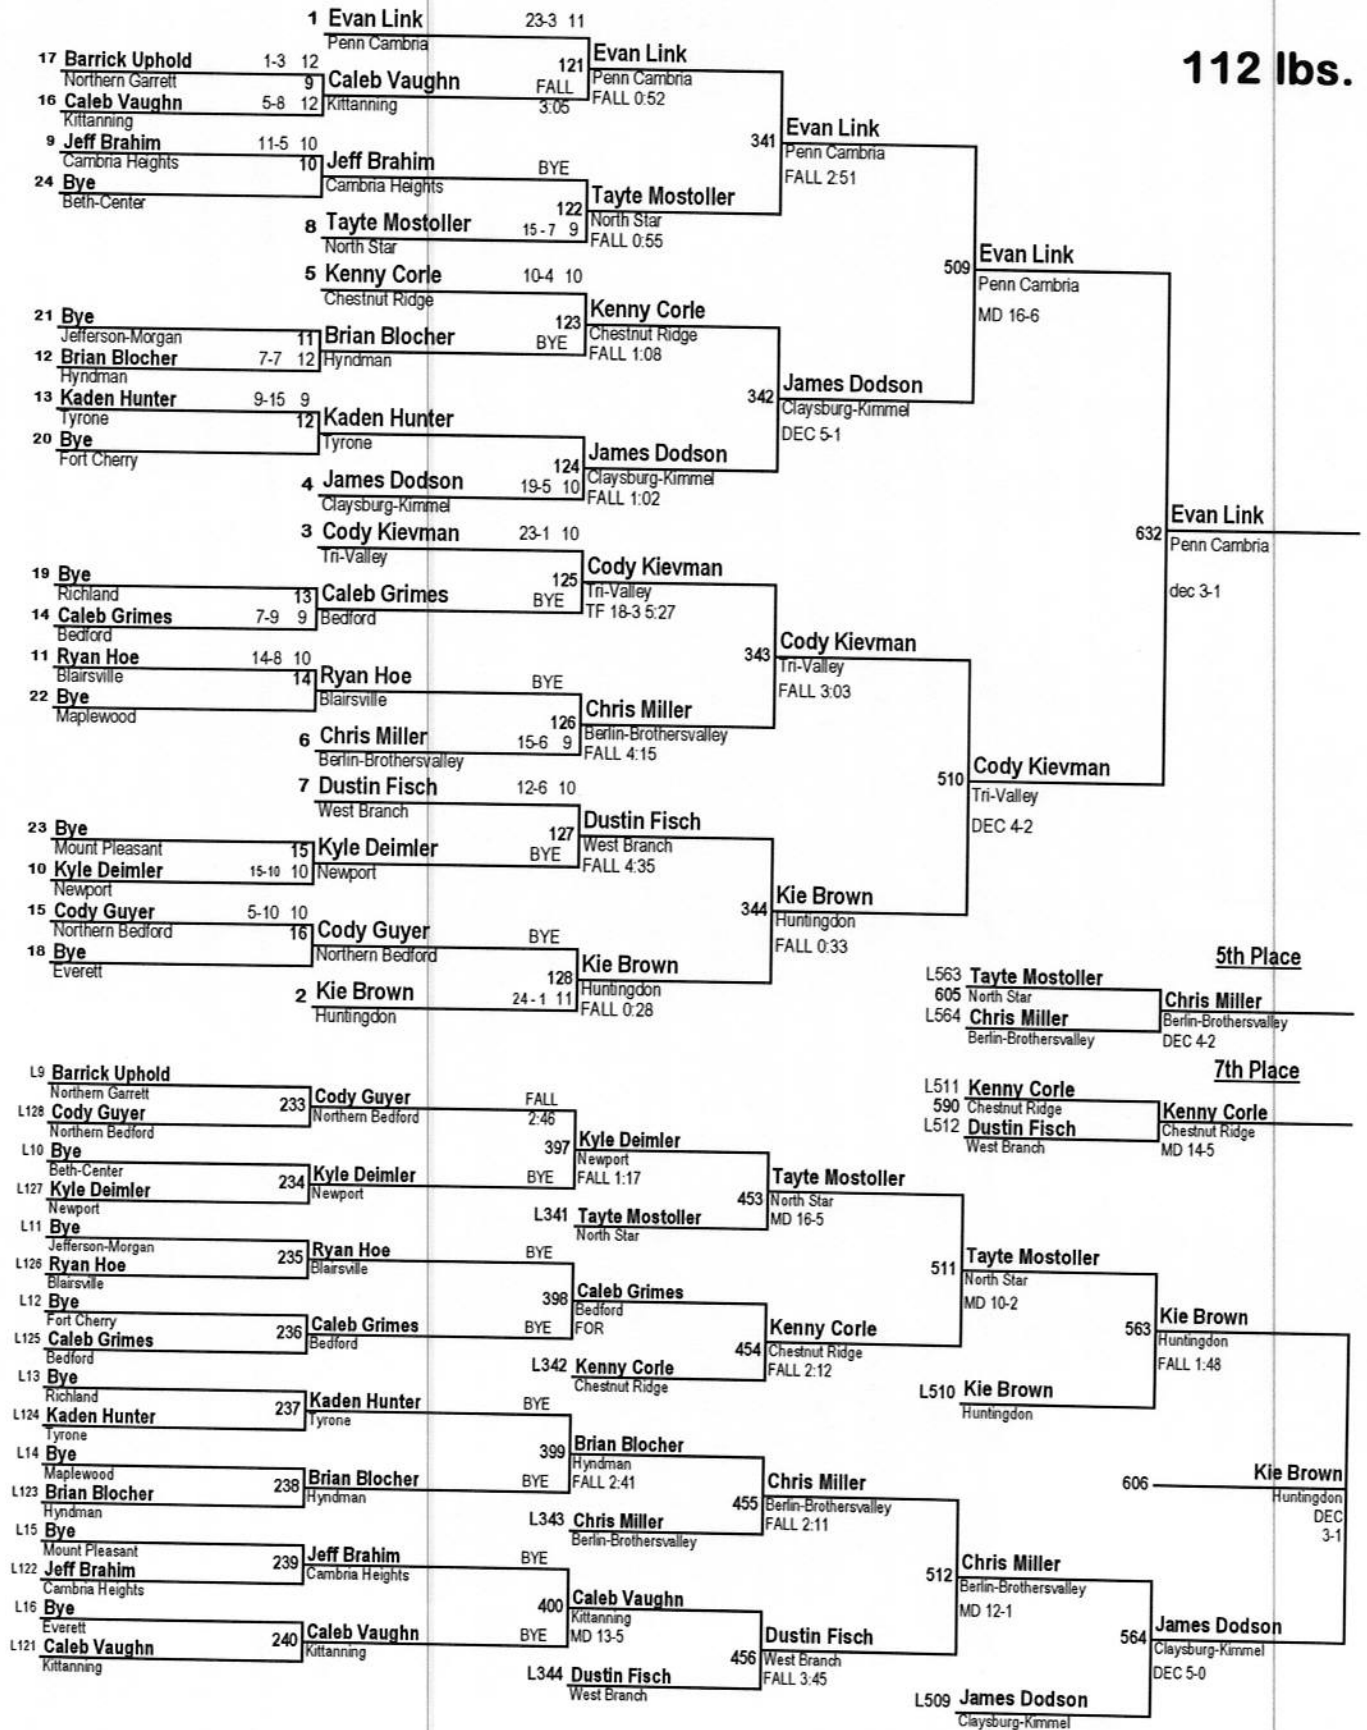

112 lbs.

# 2010 Thomas Subaru Wrestling Tournament

125 lbs.

# 2010 Thomas Subaru Wrestling Tournament

130 lbs.

145 lbs. Wrestling Tournament

145 lbs.

# 2010 Thomas Subaru Wrestling Tournament

152 lbs.

160 lbs.