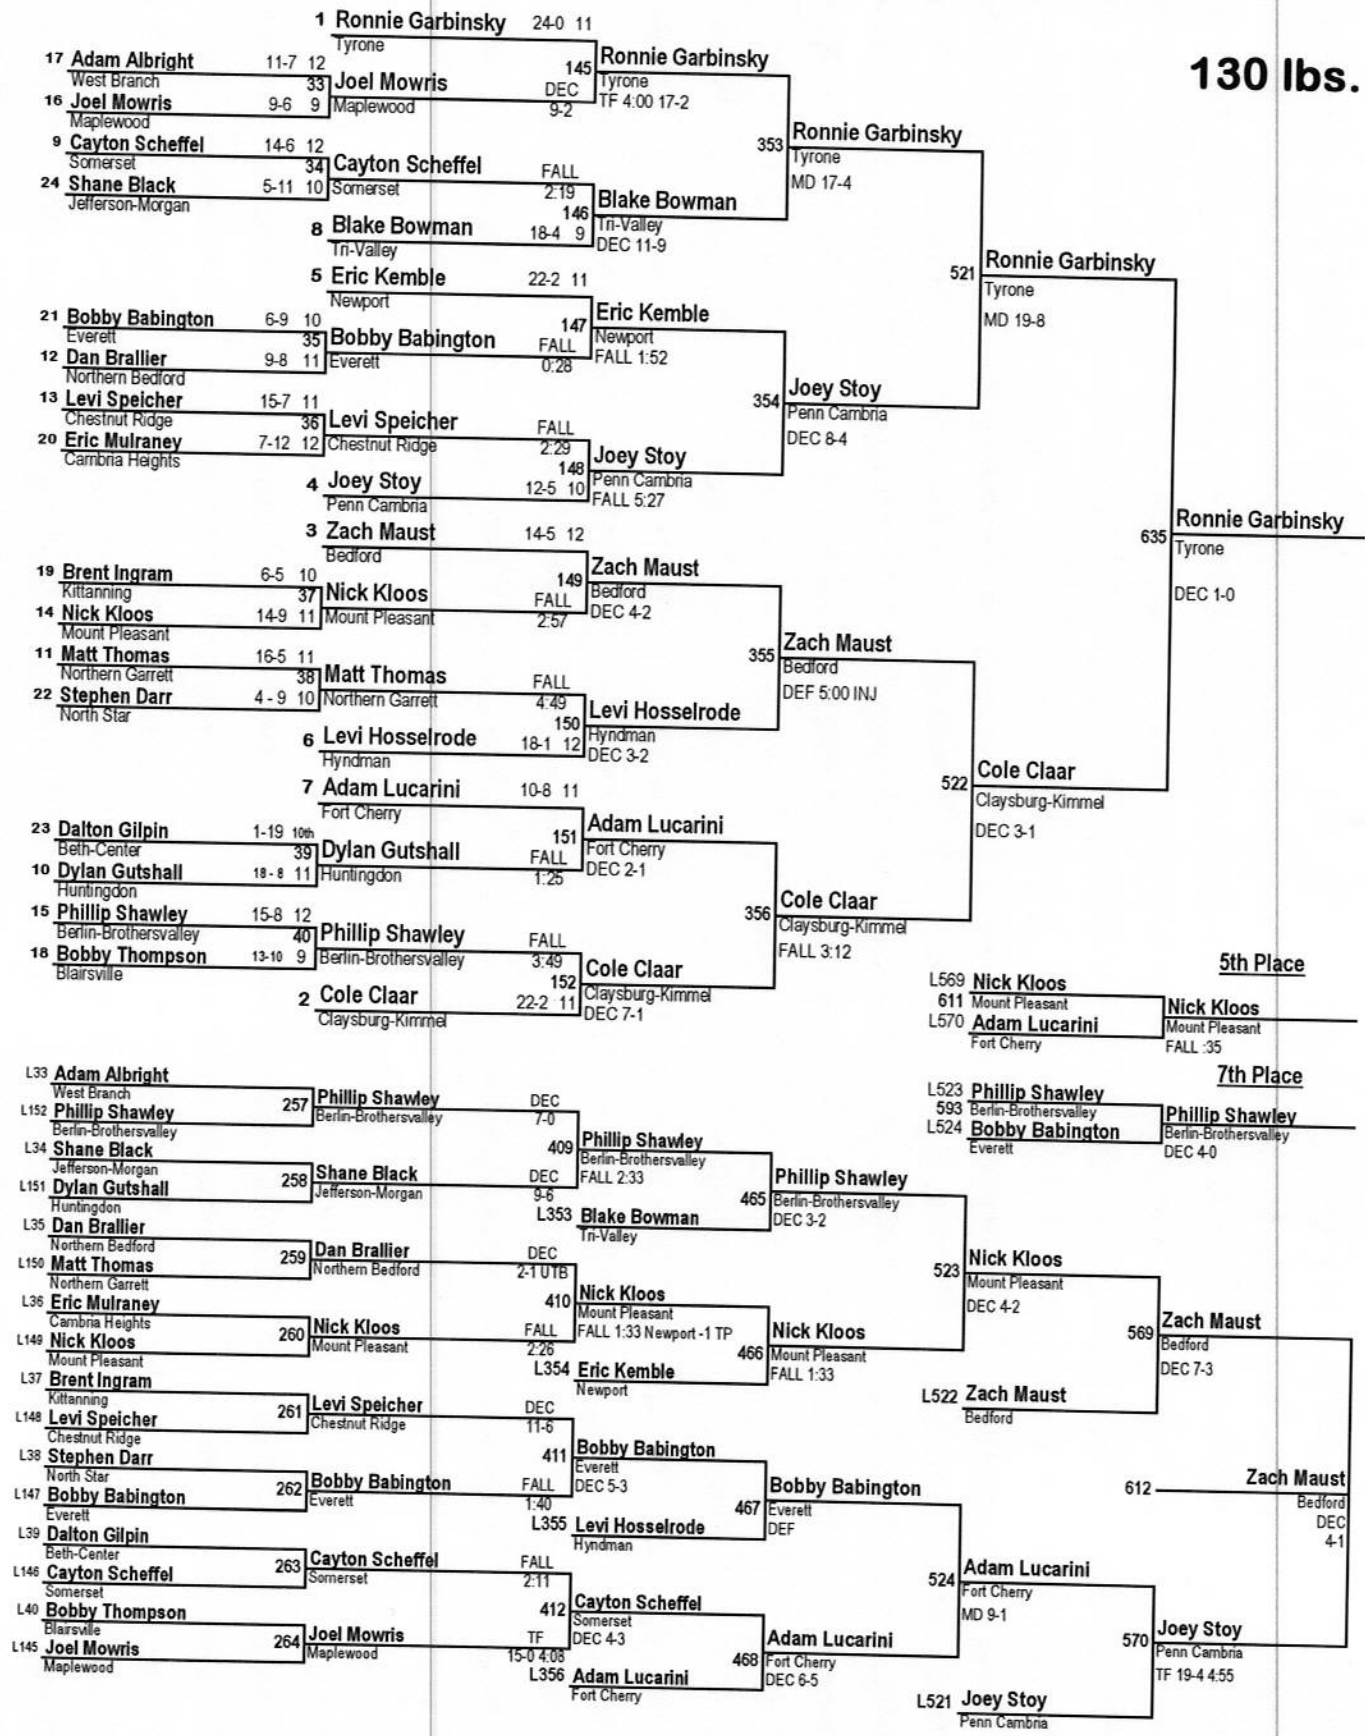

112 lbs.

# 2010 Thomas Subaru Wrestling Tournament

125 lbs.

# 2010 Thomas Subaru Wrestling Tournament

130 lbs.

145 lbs. Wrestling Tournament

145 lbs.

# 2010 Thomas Subaru Wrestling Tournament

152 lbs.

160 lbs.