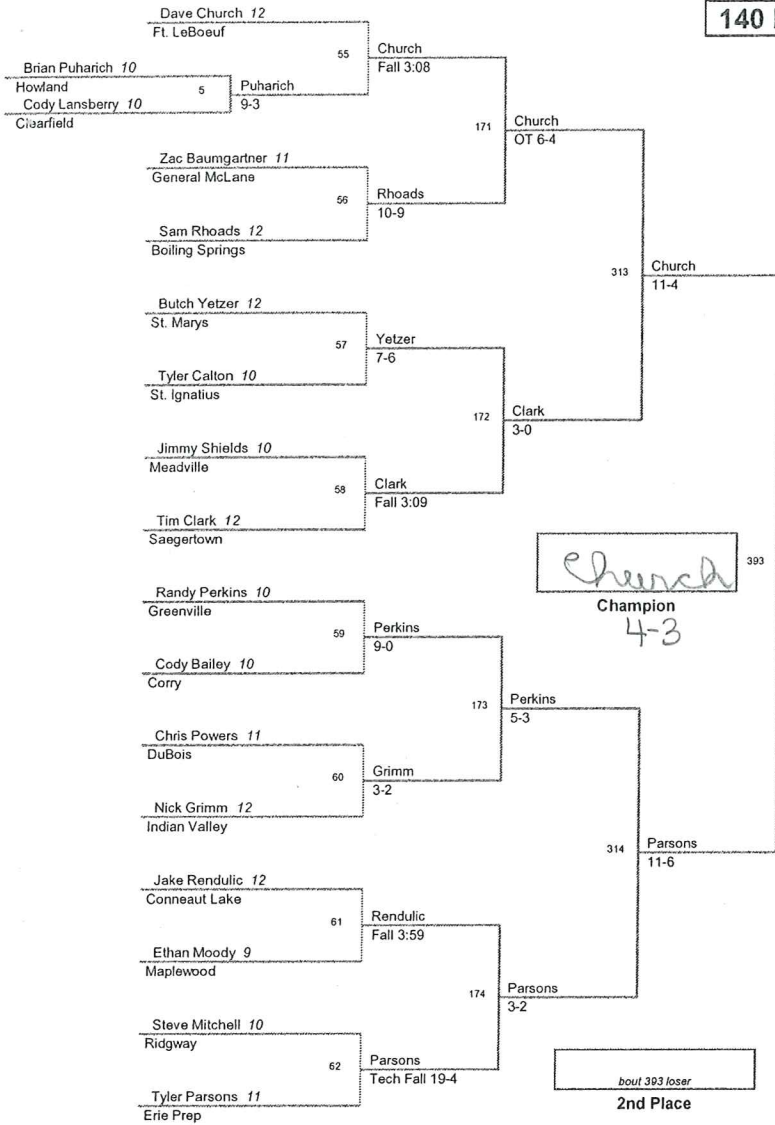

Tool City 2010
Tool City 2010 Division

140 Lbs