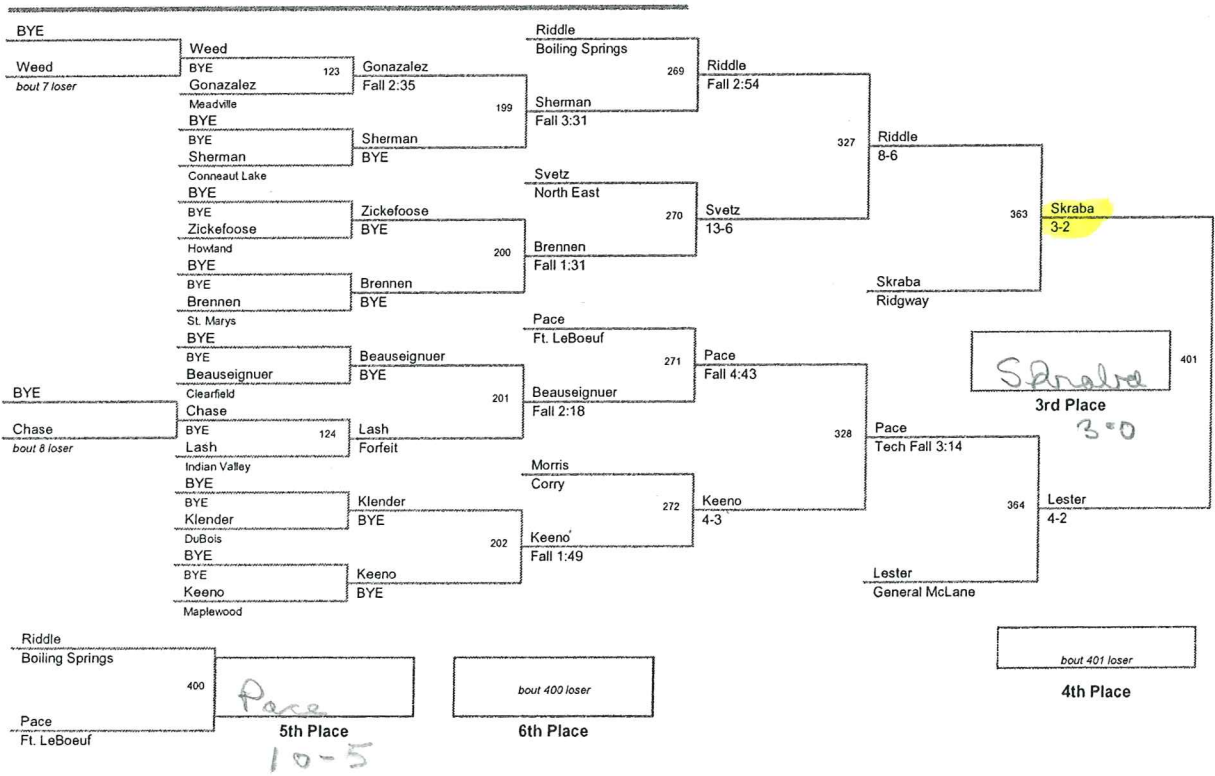

Tool City 2010
Tool City 2010 Division

140 Lbs

Tool City 2010
Tool City 2010 Division

152 Lbs

Tool City 2010
Tool City 2010 Division

160 Lbs

Tool City 2010
Tool City 2010 Division

171 Lbs