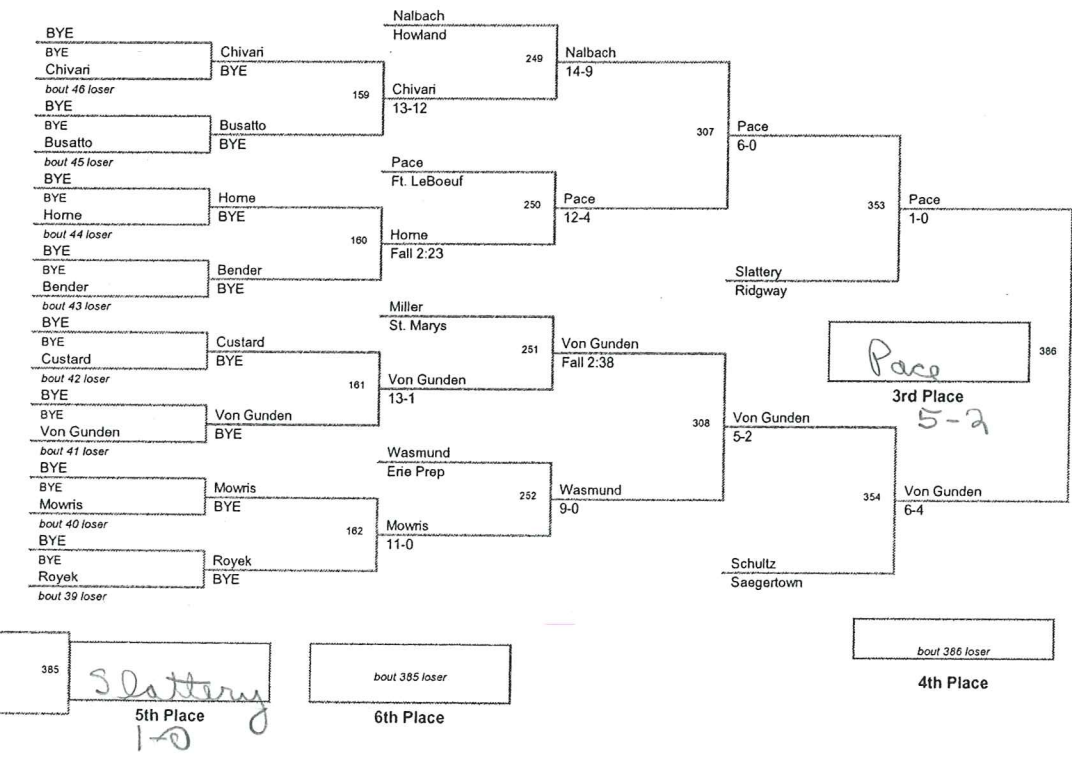

Tool City 2010
Tool City 2010 Division

130 Lbs