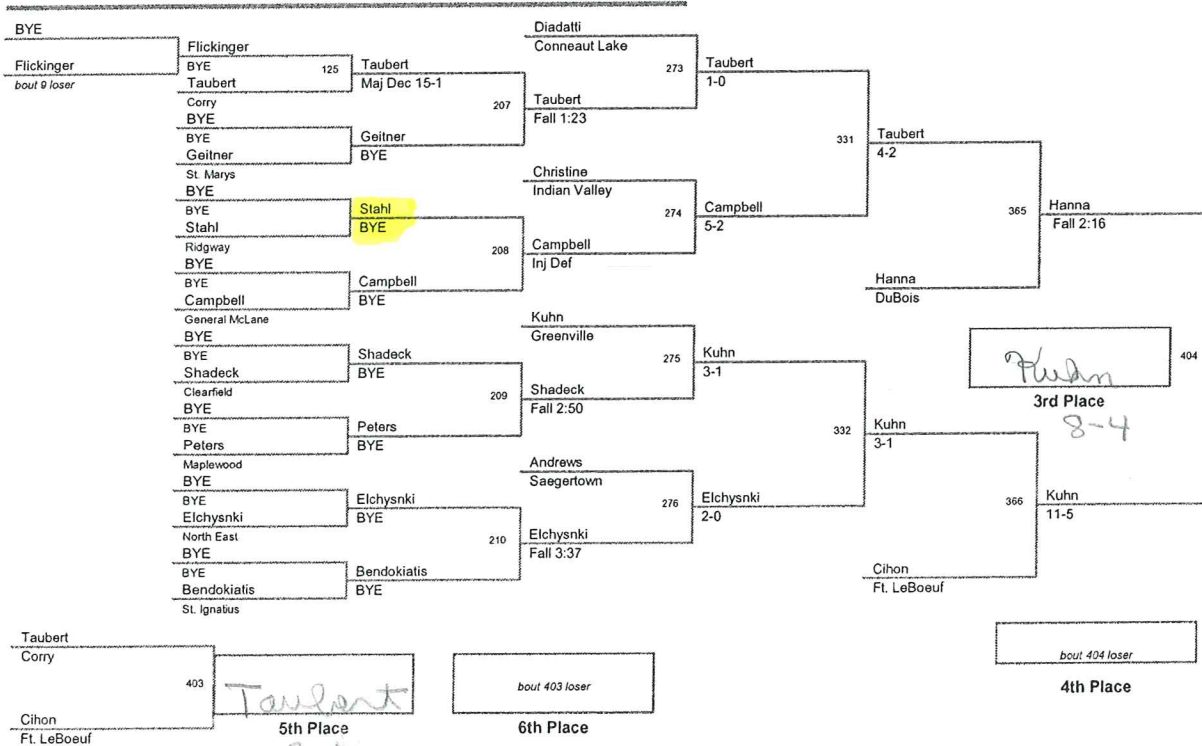

Tool City 2010
Tool City 2010 Division

171 Lbs