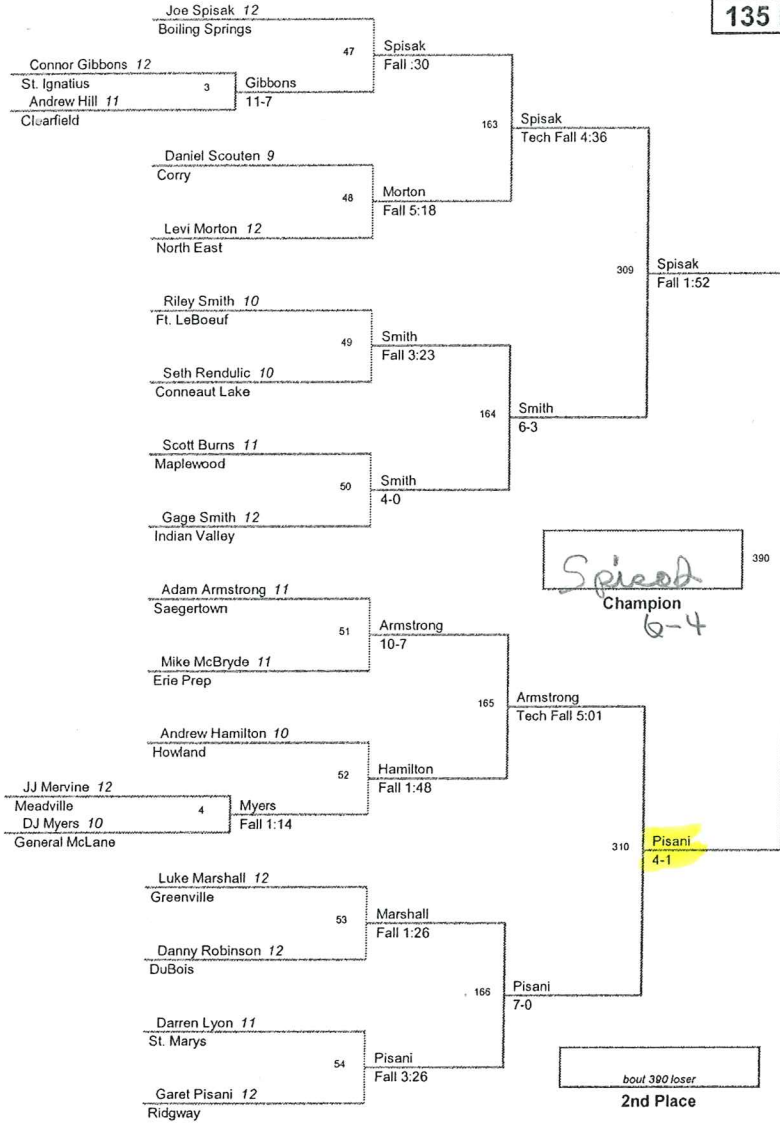

Tool City 2010
Tool City 2010 Division

135 Lbs