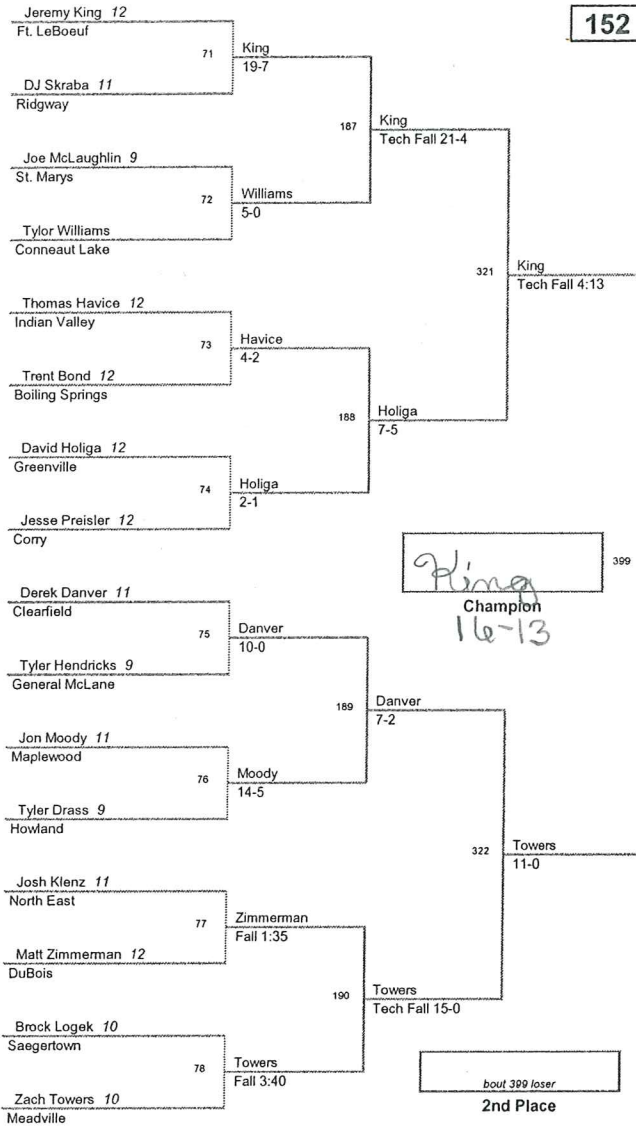

Tool City 2010
Tool City 2010 Division

152 Lbs