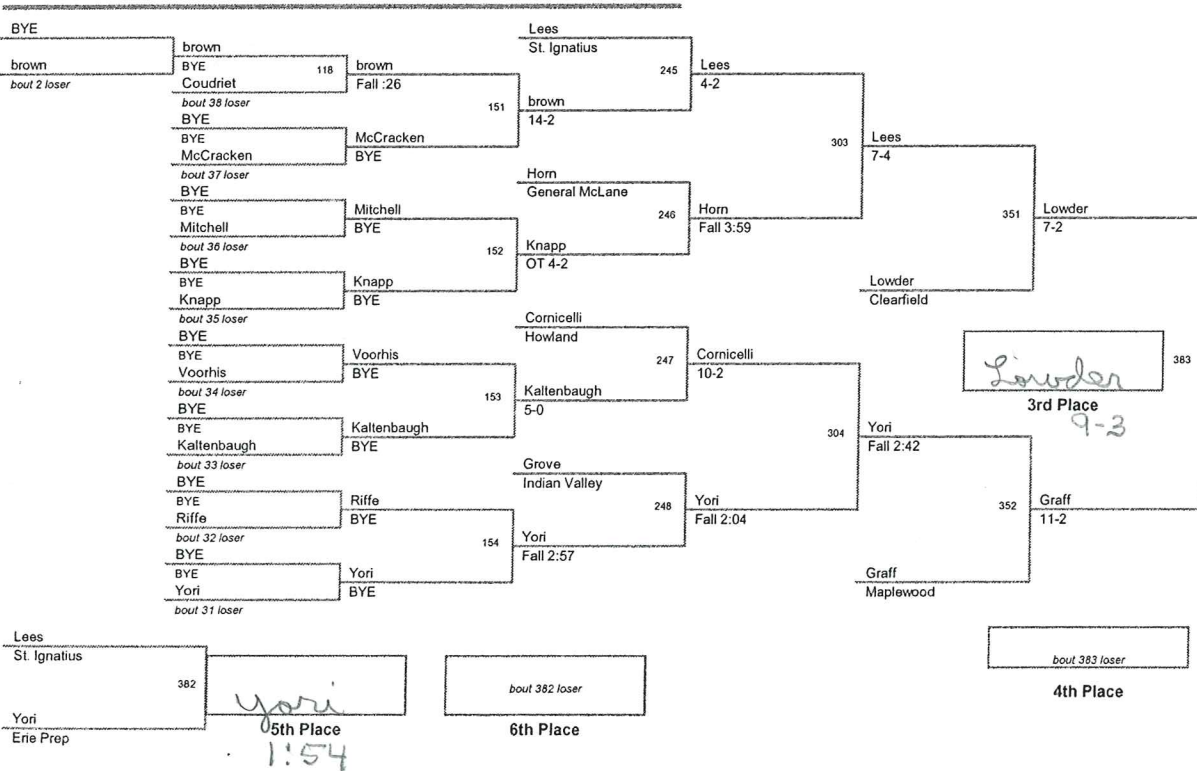

Tool City 2010
Tool City 2010 Division

103 Lbs

O.W. AA Joe Spisak 135 LBS
Boiling Springs

O.W. AAA Mike Pollard 189 LBS
Corry

most Falls
Pen you' ere Prep 4 9:32

Fastest Fall
Caleb Baker :23 seconds
General Mc Lane

Tool City 2010
Tool City 2010 Division

112 Lbs

Tool City 2010
Tool City 2010 Division

125 Lbs

Tool City 2010
Tool City 2010 Division

130 Lbs

Tool City 2010
Tool City 2010 Division

135 Lbs

Tool City 2010
Tool City 2010 Division

189 Lbs

Tool City 2010
Tool City 2010 Division

215 Lbs