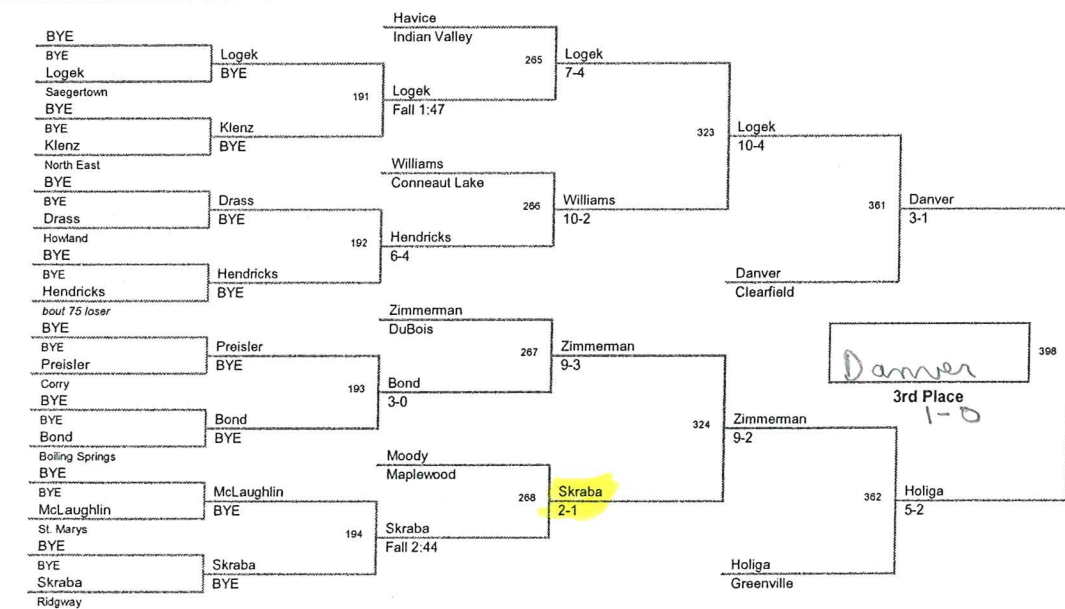

Tool City 2010
Tool City 2010 Division

152 Lbs