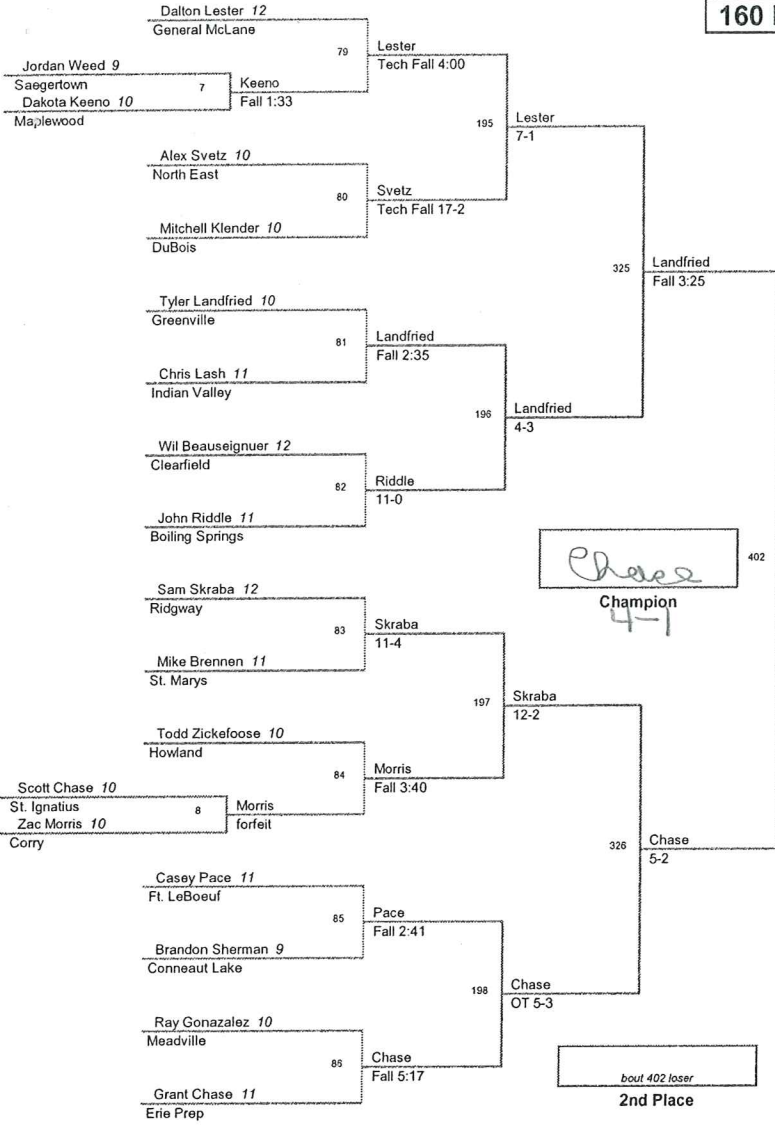

Tool City 2010
Tool City 2010 Division

160 Lbs