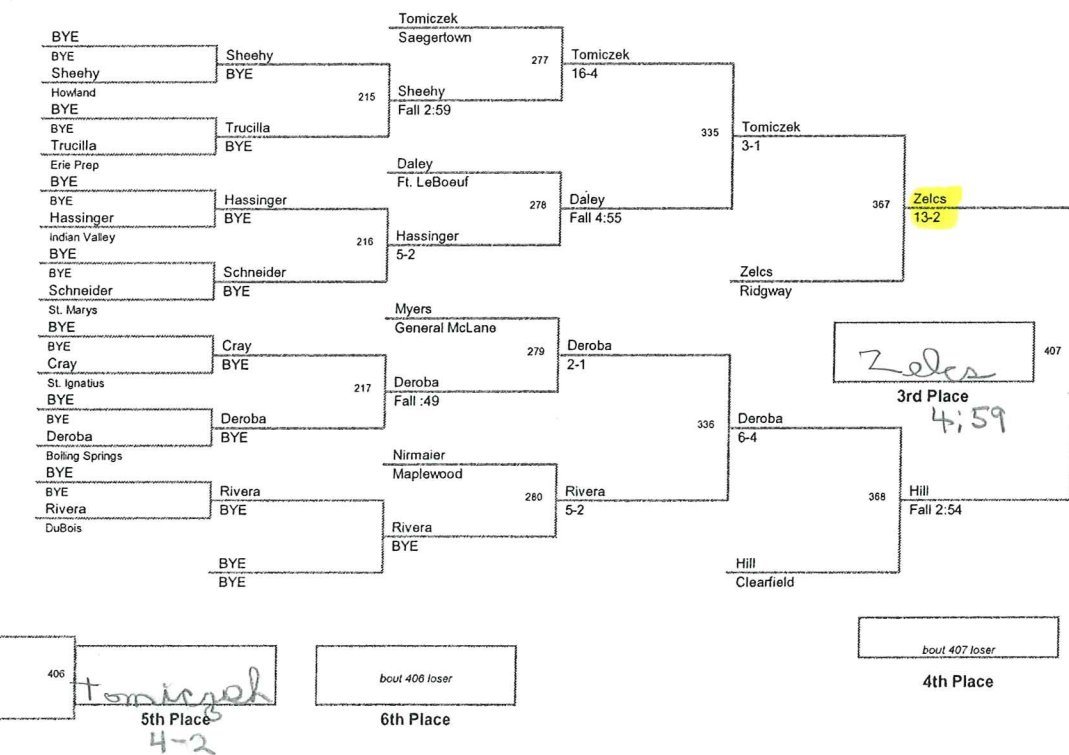

Tool City 2010
Tool City 2010 Division

189 Lbs