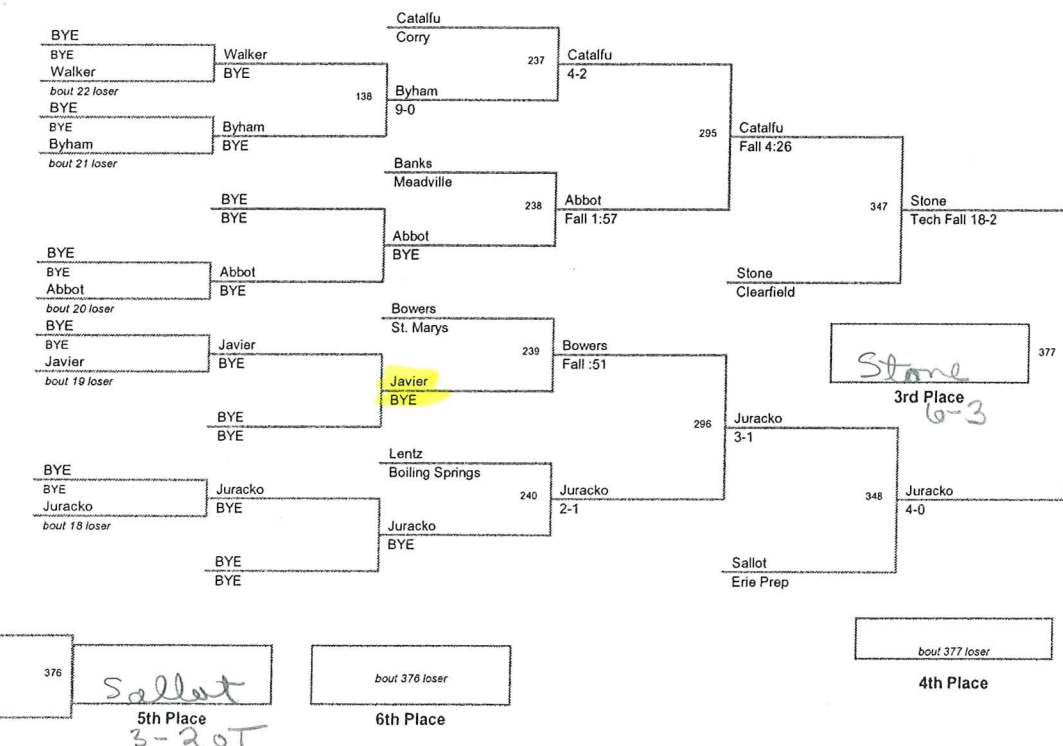

Tool City 2010
Tool City 2010 Division

112 Lbs