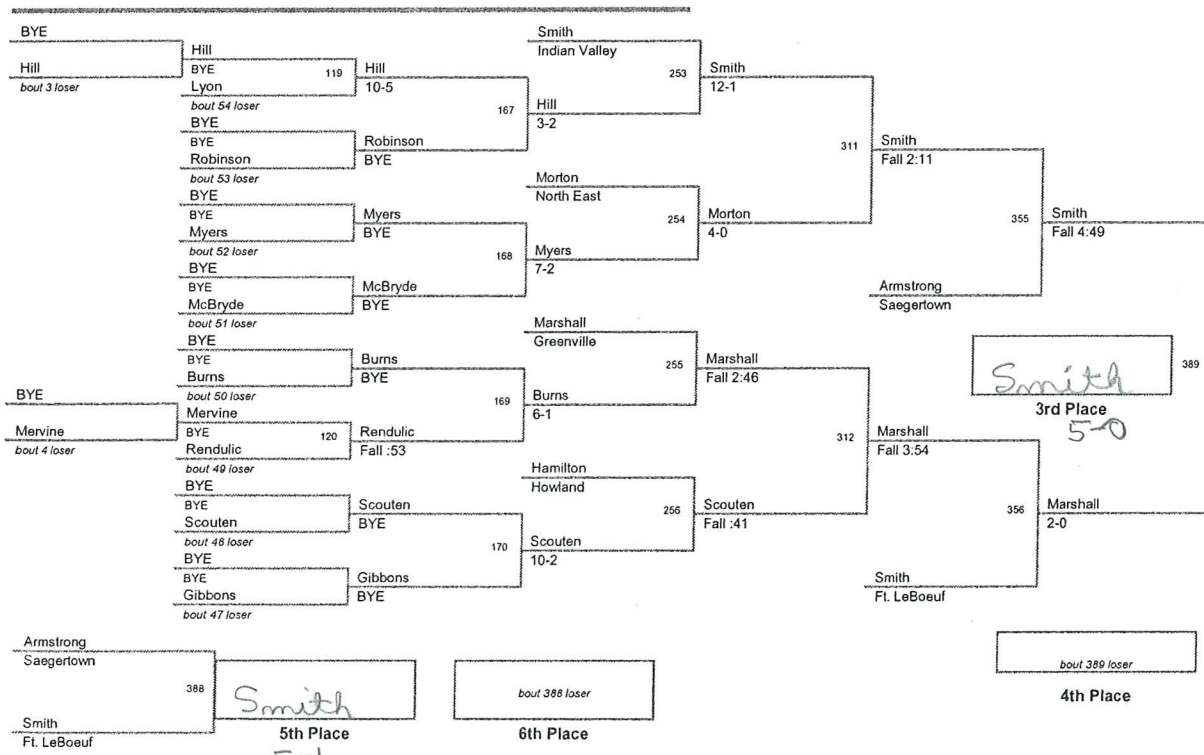

Tool City 2010
Tool City 2010 Division

135 Lbs