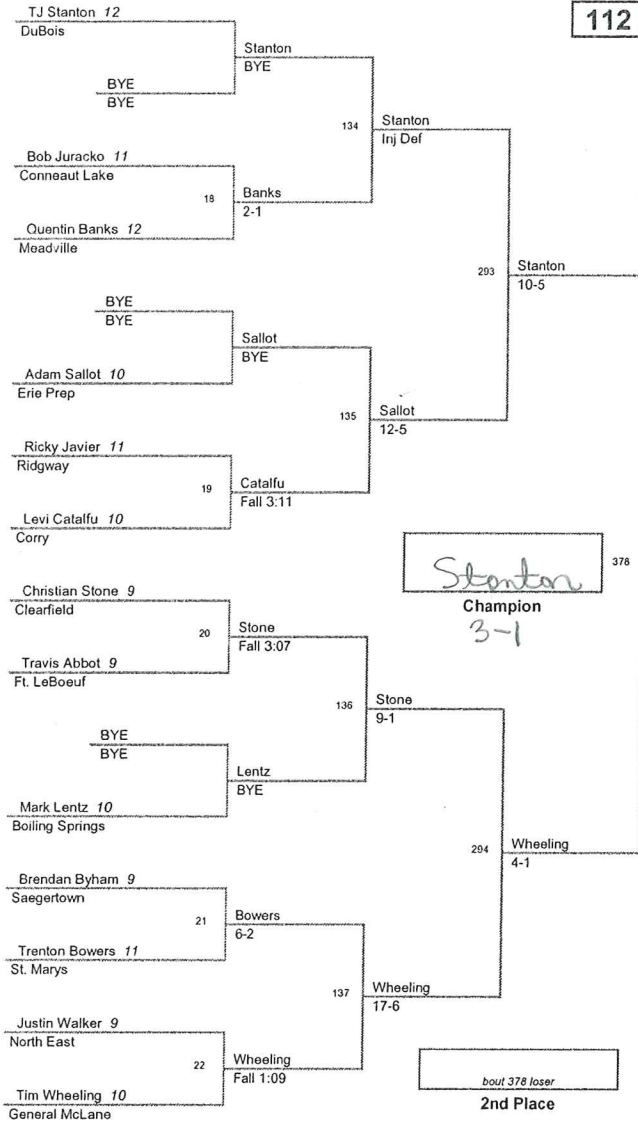

Tool City 2010
Tool City 2010 Division

112 Lbs