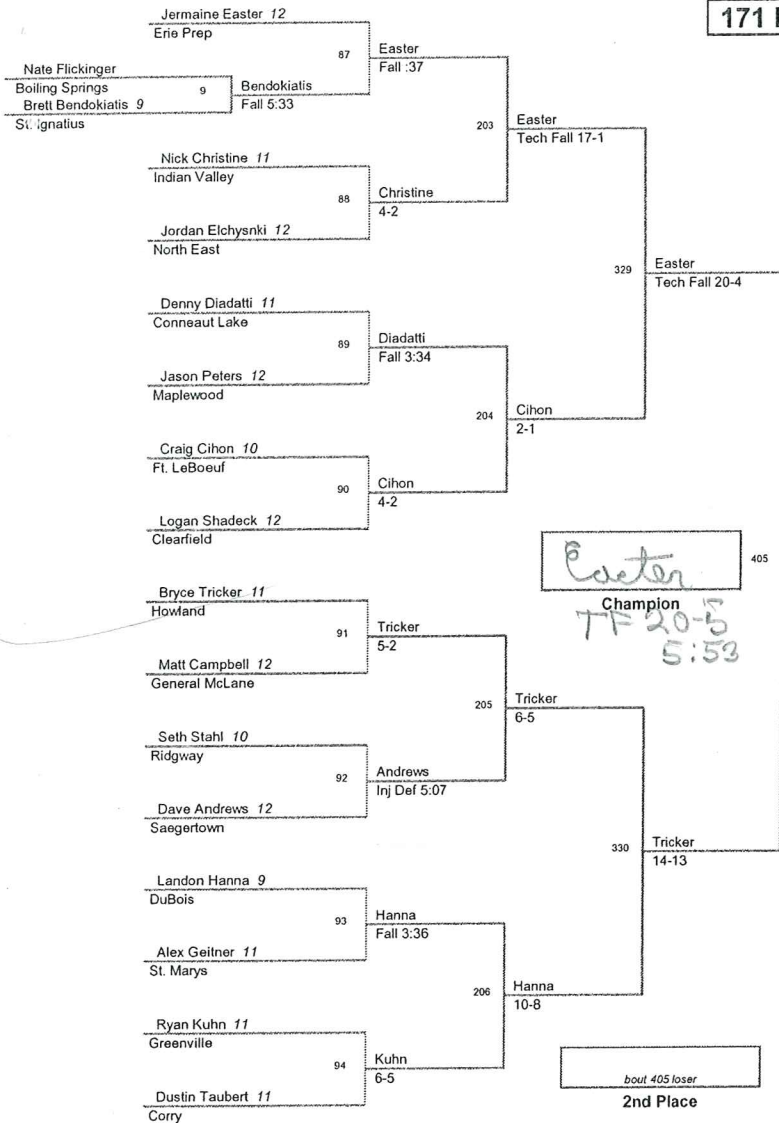

Tool City 2010
Tool City 2010 Division

171 Lbs