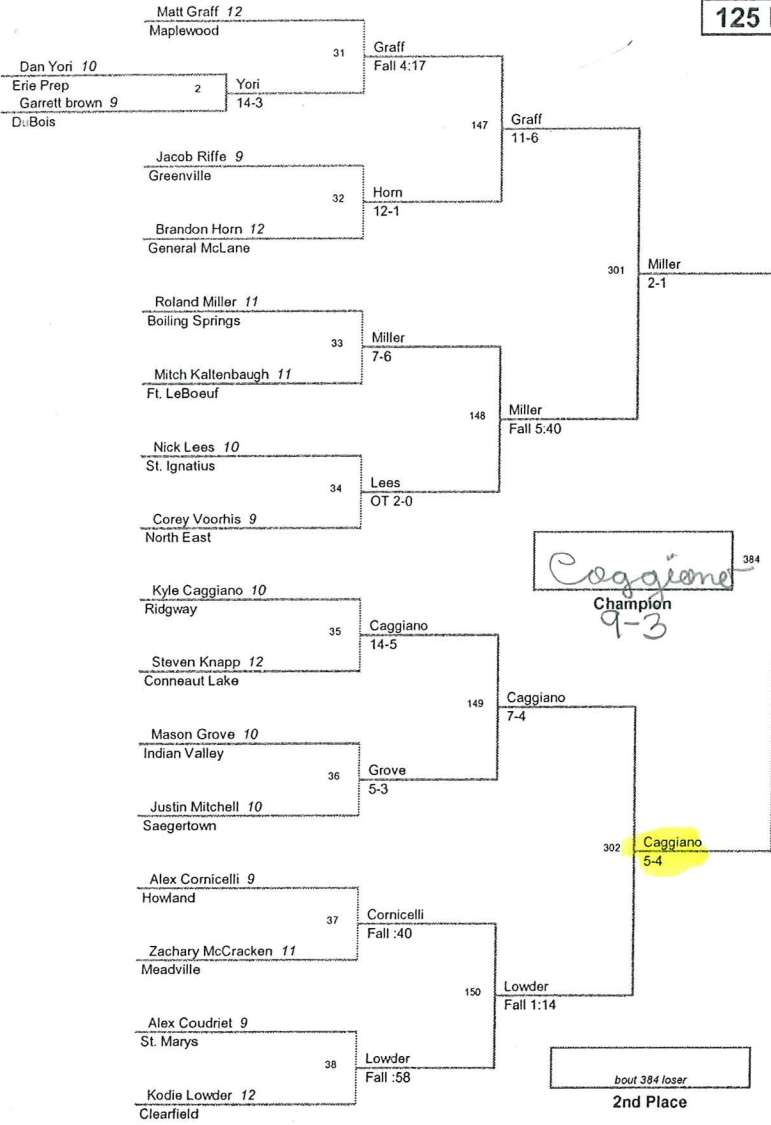

Tool City 2010
Tool City 2010 Division

125 Lbs