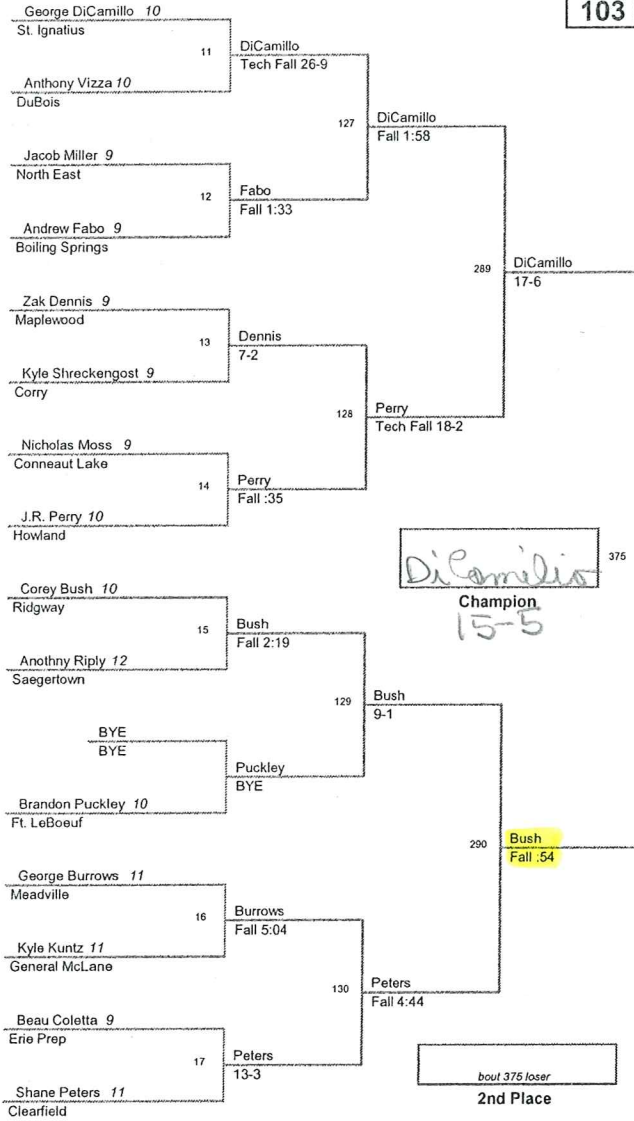

Tool City 2010
Tool City 2010 Division

103 Lbs

O.W. AA Joe Spisak 135 LBS
Boiling Springs

O.W. AAA Mike Pollard 189 LBS
Corry

most Falls
Pen you' ere Prep 4 9:32

Fastest Fall
Caleb Baker :23 seconds
General Mc Lane