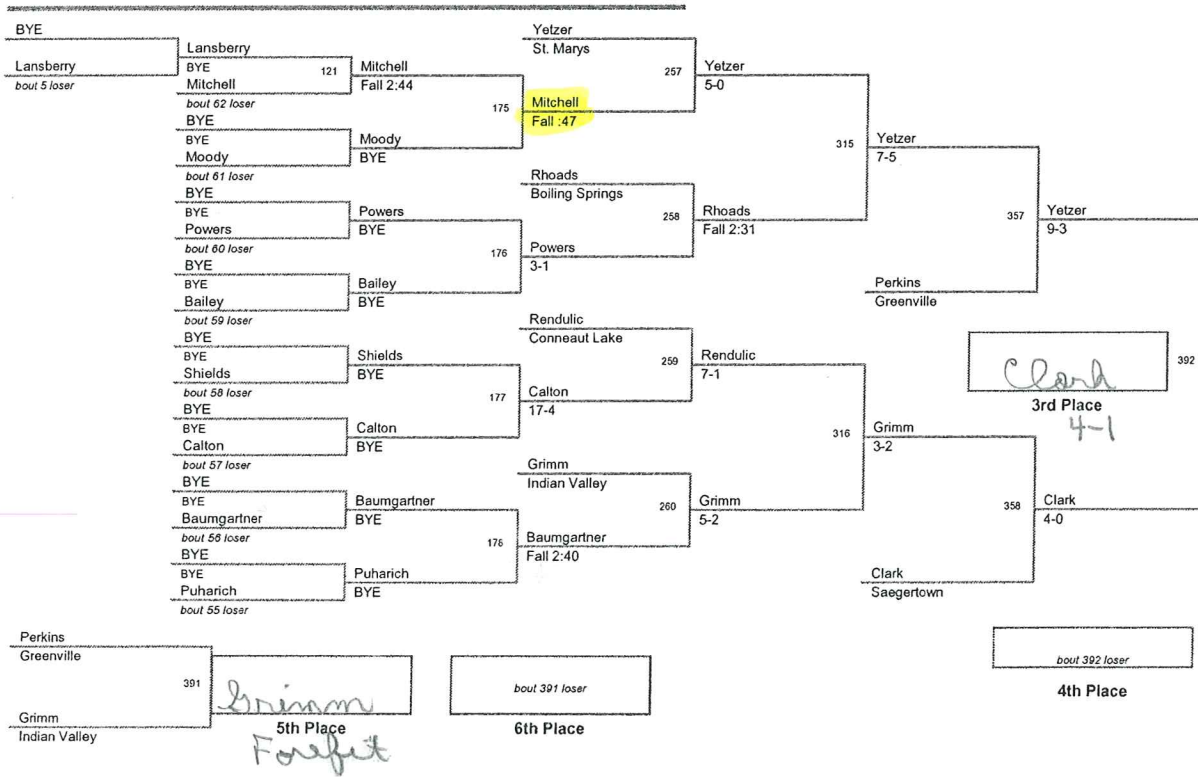

Tool City 2010
Tool City 2010 Division

140 Lbs