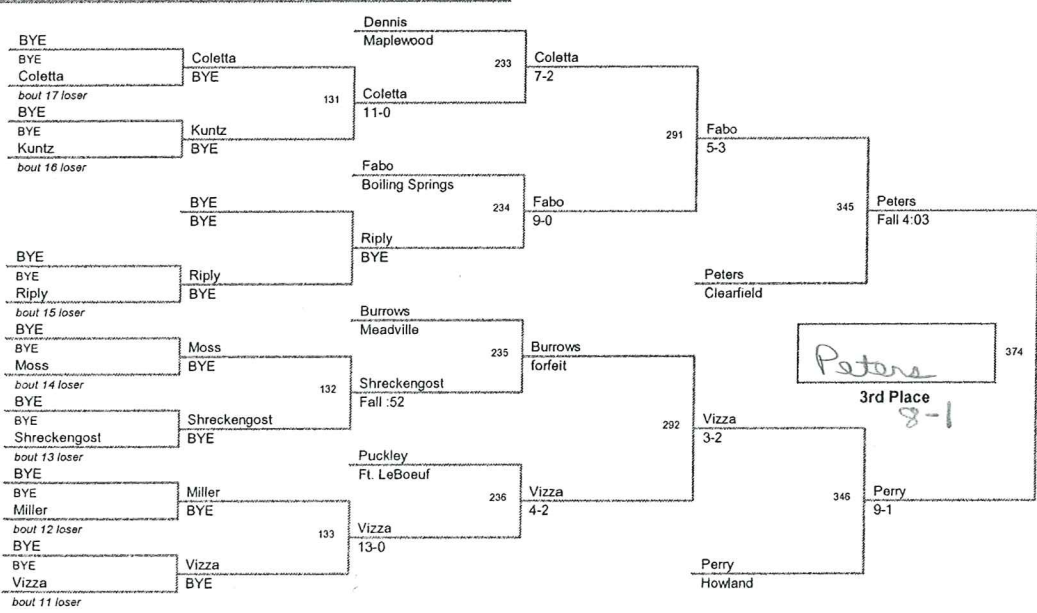

Tool City 2010
Tool City 2010 Division

103 Lbs

O.W. AA Joe Spisak 135 LBS
Boiling Springs

O.W. AAA Mike Pollard 189 LBS
Corry

most Falls
Pen you' ere Prep 4 9:32

Fastest Fall
Caleb Baker :23 seconds
General Mc Lane

Tool City 2010
Tool City 2010 Division

112 Lbs

Tool City 2010
Tool City 2010 Division

125 Lbs

Tool City 2010
Tool City 2010 Division

130 Lbs

Tool City 2010
Tool City 2010 Division

135 Lbs