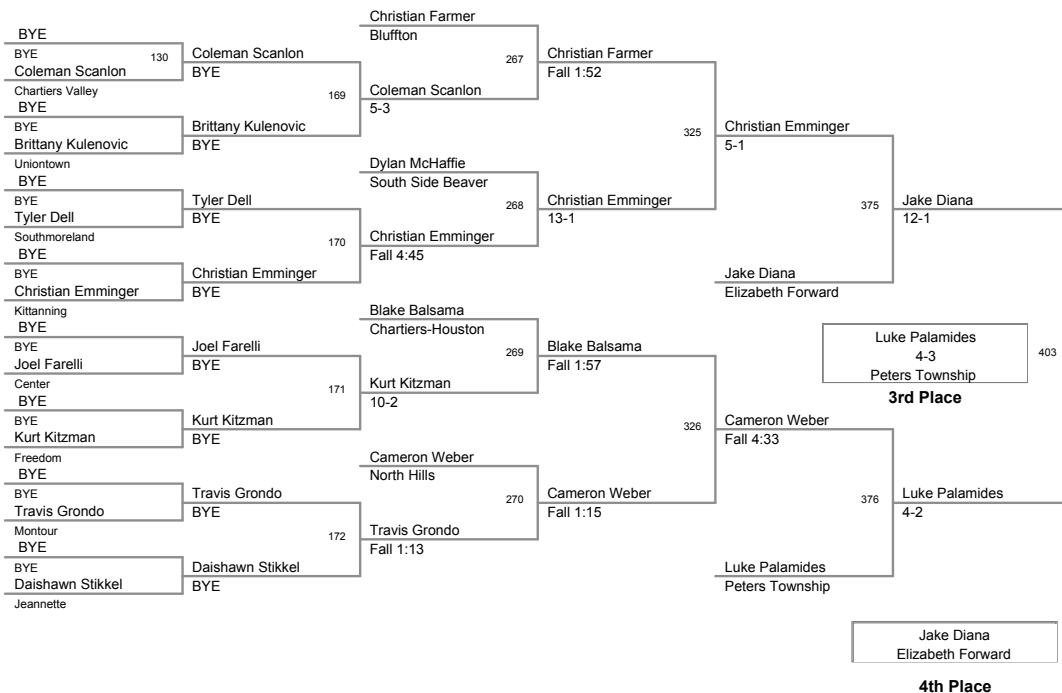

CHar-Houston Tournament
CHar-Houston To Division

103 Lbs

CHar-Houston Tournament
CHar-Houston To Division

112 Lbs

CHar-Houston Tournament
CHar-Houston To Division

119 Lbs

**CHar-Houston Tournament
CHar-Houston To Division**

125 Lbs

CHar-Houston Tournament
CHar-Houston To Division

130 Lbs

CHar-Houston Tournament
CHar-Houston To Division

135 Lbs

**CHar-Houston Tournament
CHar-Houston To Division**

145 Lbs

CHar-Houston Tournament
CHar-Houston To Division