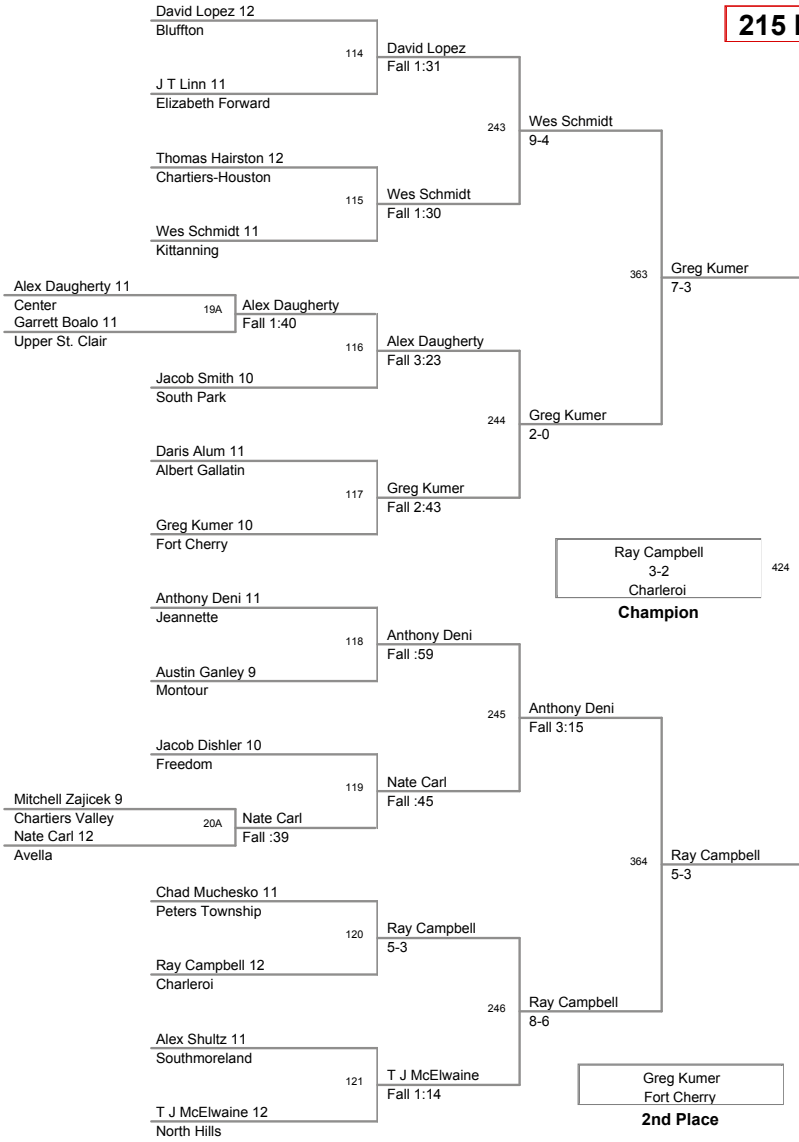

160 Lbs

CHar-Houston Tournament
CHar-Houston To Division

189 Lbs

CHar-Houston Tournament
CHar-Houston To Division

215 Lbs

CHar-Houston Tournament
CHar-Houston To Division

285 Lbs