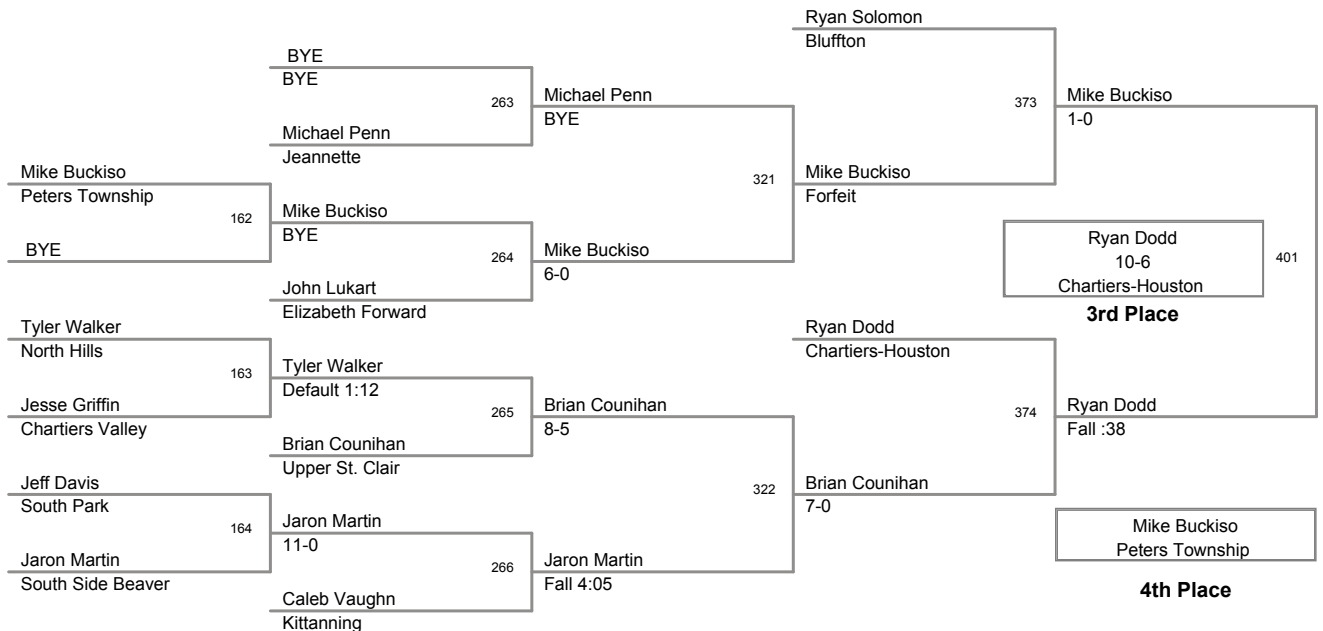

CHar-Houston Tournament
CHar-Houston To Division

103 Lbs

CHar-Houston Tournament
CHar-Houston To Division

112 Lbs

CHar-Houston Tournament
CHar-Houston To Division

119 Lbs

**CHar-Houston Tournament
CHar-Houston To Division**

125 Lbs

CHar-Houston Tournament
CHar-Houston To Division

130 Lbs

CHar-Houston Tournament
CHar-Houston To Division

135 Lbs

**CHar-Houston Tournament
CHar-Houston To Division**

145 Lbs

CHar-Houston Tournament
CHar-Houston To Division