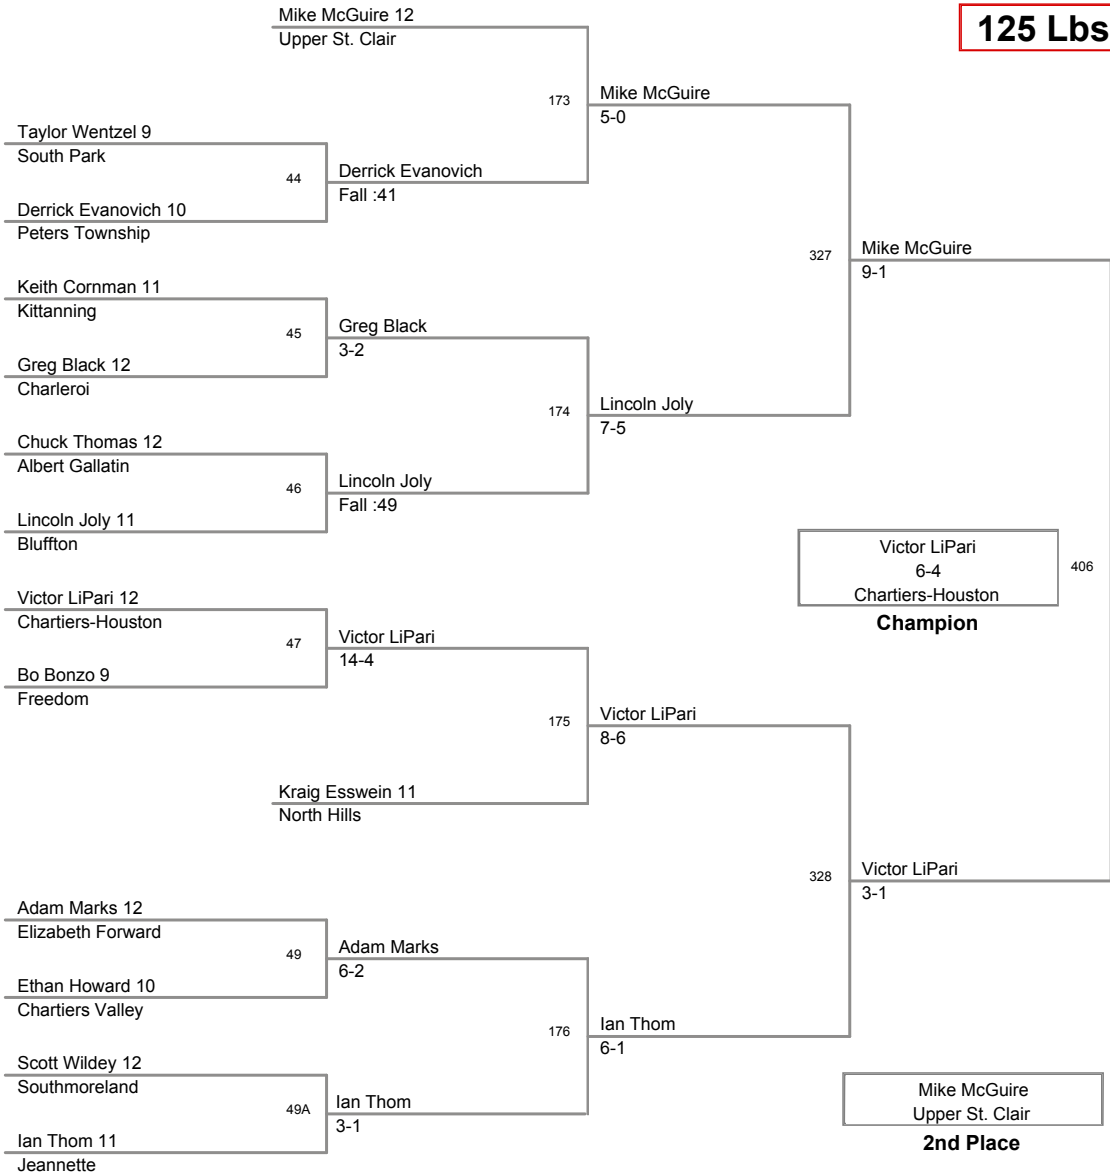

CHar-Houston Tournament
CHar-Houston To Division

103 Lbs

CHar-Houston Tournament
CHar-Houston To Division

112 Lbs

CHar-Houston Tournament
CHar-Houston To Division

119 Lbs

**CHar-Houston Tournament
CHar-Houston To Division**

125 Lbs

CHar-Houston Tournament
CHar-Houston To Division

130 Lbs

CHar-Houston Tournament
CHar-Houston To Division

135 Lbs

**CHar-Houston Tournament
CHar-Houston To Division**

145 Lbs

CHar-Houston Tournament
CHar-Houston To Division