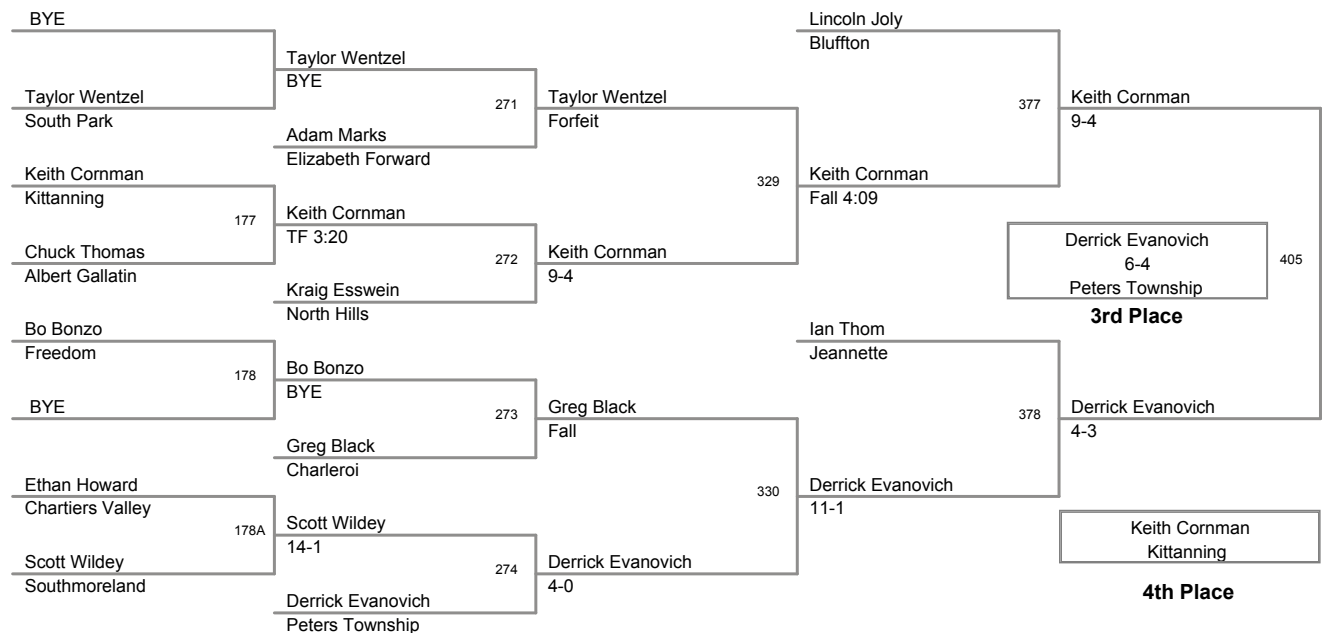

CHar-Houston Tournament
CHar-Houston To Division

103 Lbs

CHar-Houston Tournament
CHar-Houston To Division

112 Lbs

CHar-Houston Tournament
CHar-Houston To Division

119 Lbs

**CHar-Houston Tournament
CHar-Houston To Division**

125 Lbs

CHar-Houston Tournament
CHar-Houston To Division

130 Lbs

CHar-Houston Tournament
CHar-Houston To Division

135 Lbs

**CHar-Houston Tournament
CHar-Houston To Division**

145 Lbs

CHar-Houston Tournament
CHar-Houston To Division