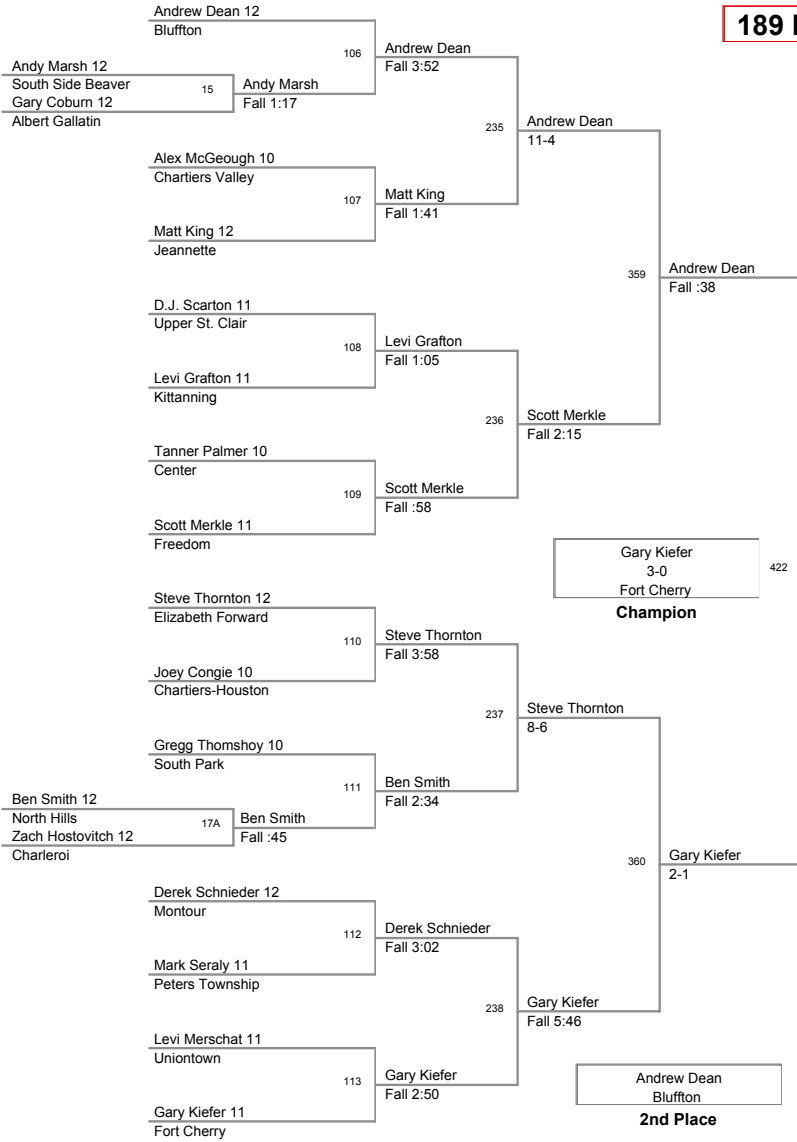

125 Lbs

CHar-Houston Tournament
CHar-Houston To Division

130 Lbs

CHar-Houston Tournament
CHar-Houston To Division

135 Lbs

**CHar-Houston Tournament
CHar-Houston To Division**

145 Lbs

CHar-Houston Tournament
CHar-Houston To Division

160 Lbs

CHar-Houston Tournament
CHar-Houston To Division

189 Lbs

CHar-Houston Tournament
CHar-Houston To Division

215 Lbs

CHar-Houston Tournament
CHar-Houston To Division

285 Lbs