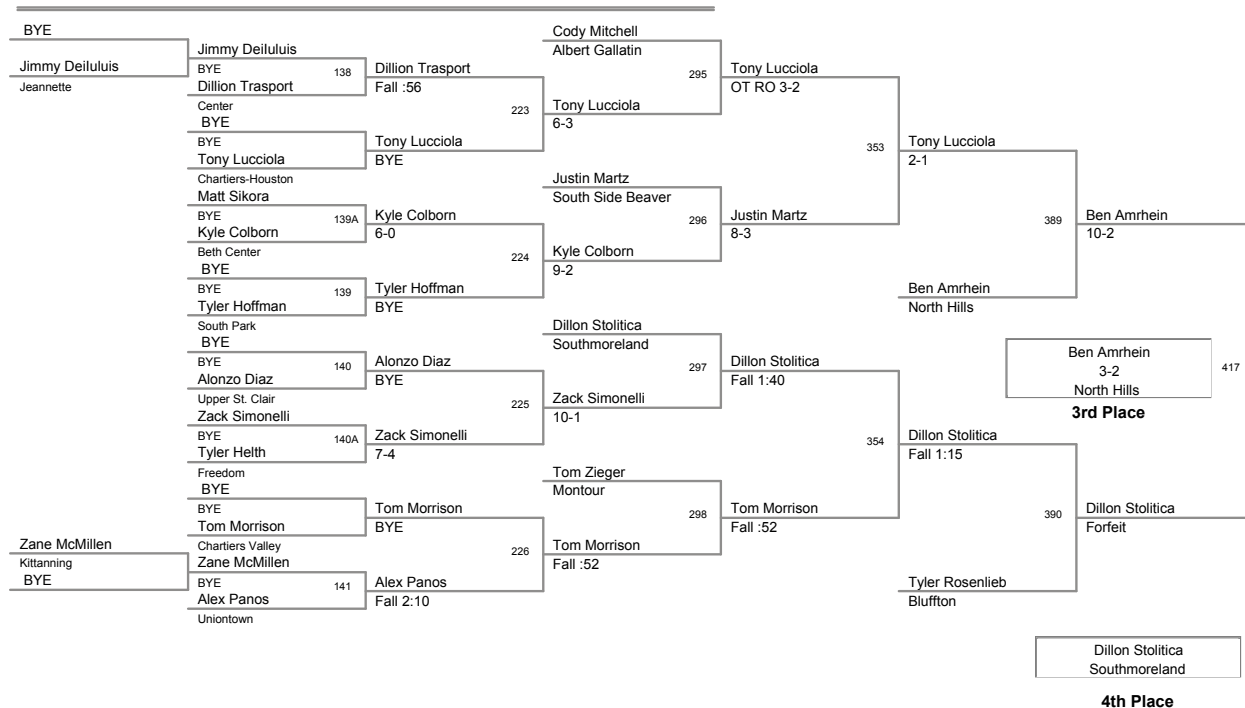

CHar-Houston Tournament
CHar-Houston To Division

160 Lbs