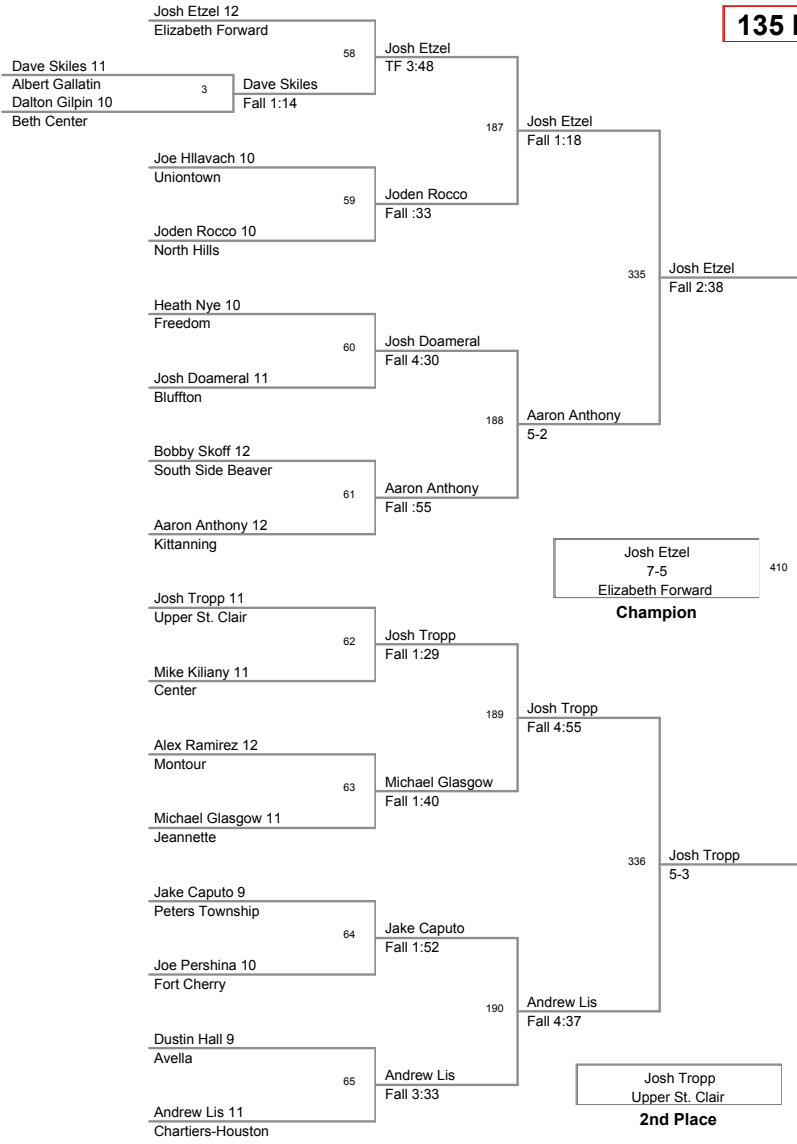

125 Lbs

CHar-Houston Tournament
CHar-Houston To Division

130 Lbs

CHar-Houston Tournament
CHar-Houston To Division

135 Lbs

**CHar-Houston Tournament
CHar-Houston To Division**

145 Lbs

CHar-Houston Tournament
CHar-Houston To Division

160 Lbs

CHar-Houston Tournament
CHar-Houston To Division

189 Lbs

CHar-Houston Tournament
CHar-Houston To Division

215 Lbs

CHar-Houston Tournament
CHar-Houston To Division

285 Lbs