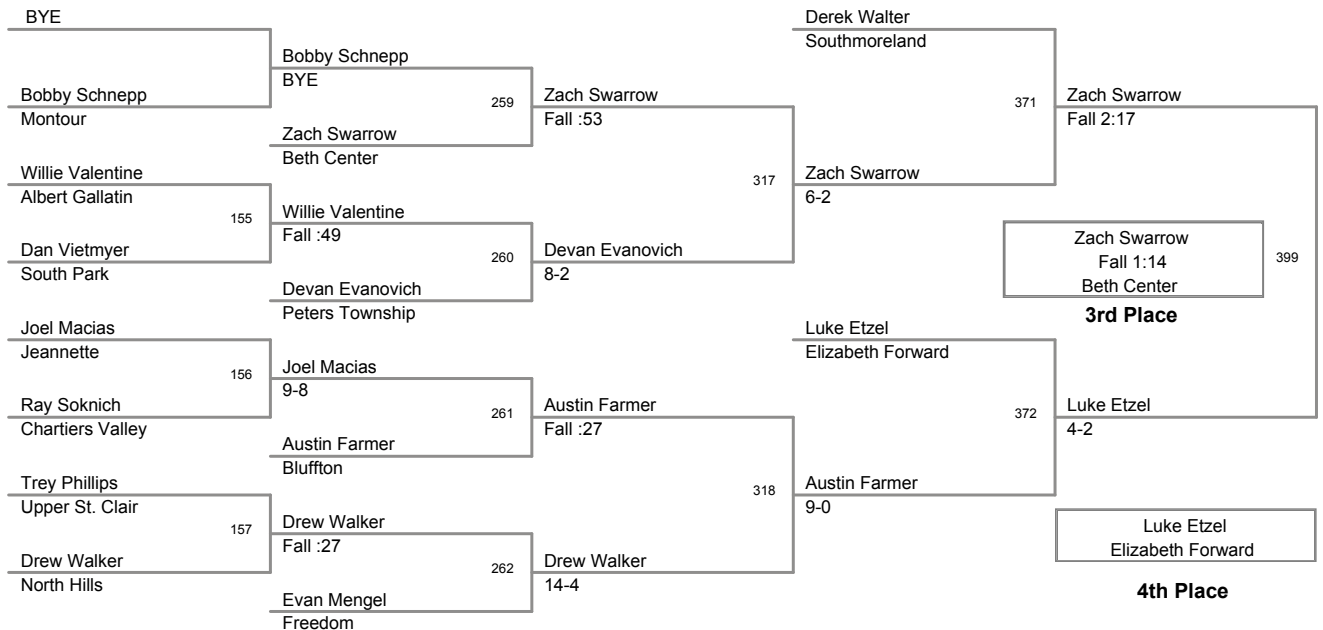

CHar-Houston Tournament
CHar-Houston To Division

103 Lbs

CHar-Houston Tournament
CHar-Houston To Division

112 Lbs

CHar-Houston Tournament
CHar-Houston To Division

119 Lbs

**CHar-Houston Tournament
CHar-Houston To Division**

125 Lbs

CHar-Houston Tournament
CHar-Houston To Division

130 Lbs

CHar-Houston Tournament
CHar-Houston To Division

135 Lbs

**CHar-Houston Tournament
CHar-Houston To Division**

145 Lbs

CHar-Houston Tournament
CHar-Houston To Division