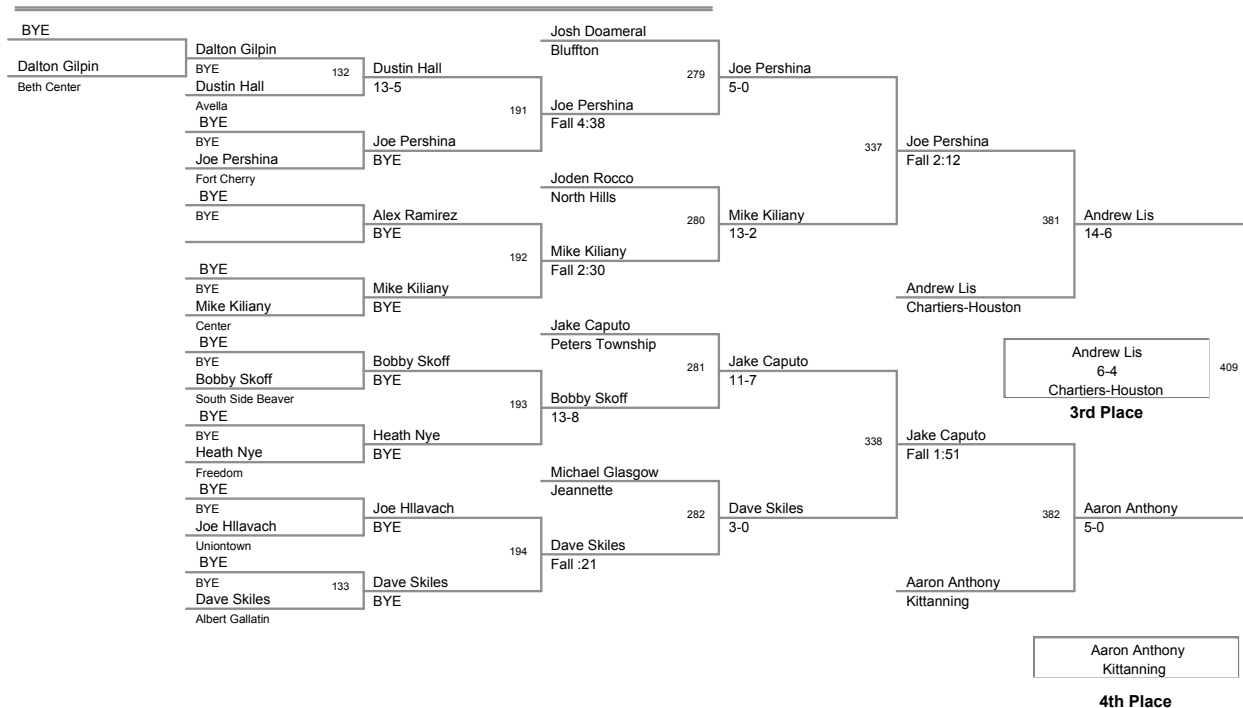

125 Lbs

CHar-Houston Tournament
CHar-Houston To Division

130 Lbs

CHar-Houston Tournament
CHar-Houston To Division

135 Lbs

**CHar-Houston Tournament
CHar-Houston To Division**

145 Lbs

CHar-Houston Tournament
CHar-Houston To Division