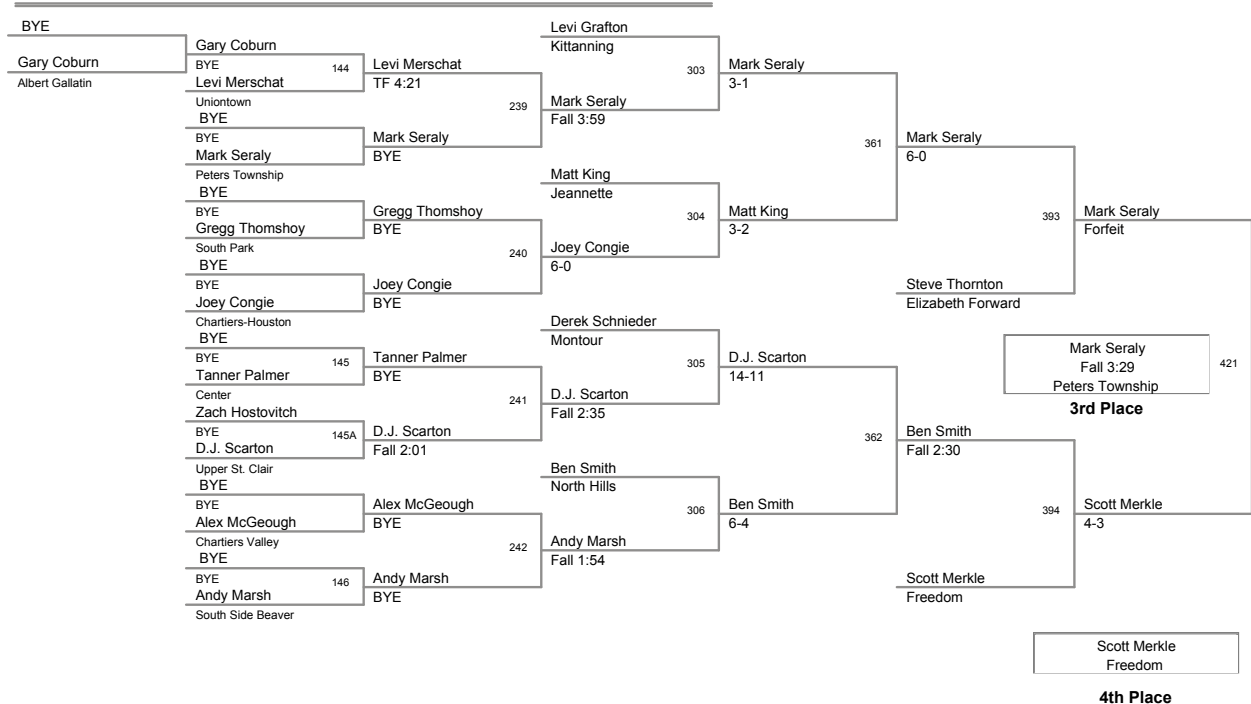

CHar-Houston Tournament
CHar-Houston To Division

189 Lbs