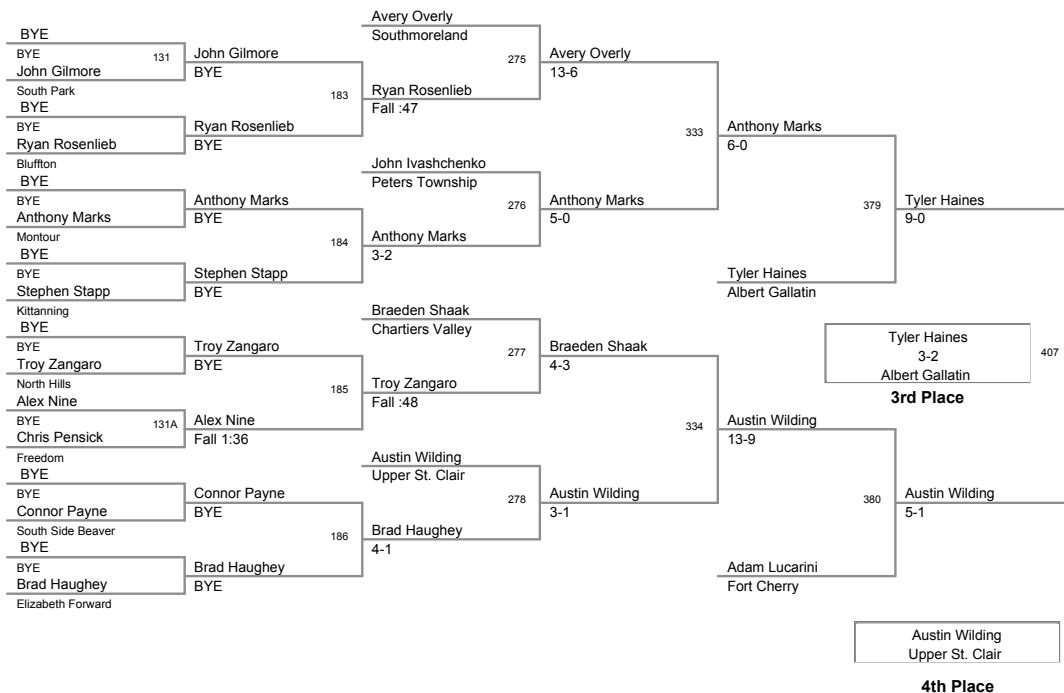

CHar-Houston Tournament
CHar-Houston To Division

103 Lbs

CHar-Houston Tournament
CHar-Houston To Division

112 Lbs

CHar-Houston Tournament
CHar-Houston To Division

119 Lbs

**CHar-Houston Tournament
CHar-Houston To Division**

125 Lbs

CHar-Houston Tournament
CHar-Houston To Division

130 Lbs

CHar-Houston Tournament
CHar-Houston To Division

135 Lbs

**CHar-Houston Tournament
CHar-Houston To Division**

145 Lbs

CHar-Houston Tournament
CHar-Houston To Division