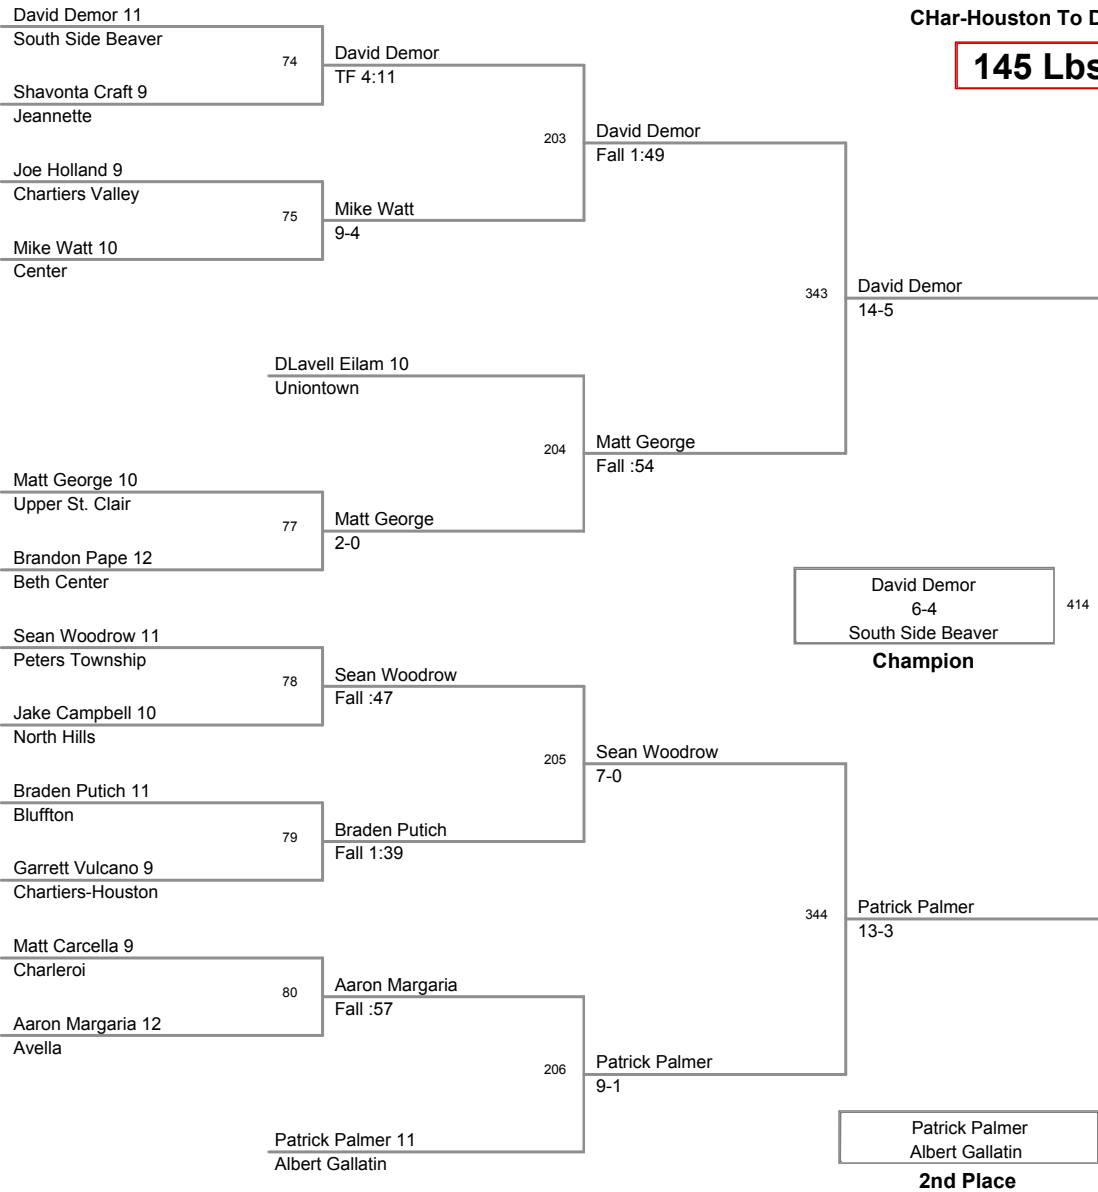

125 Lbs

CHar-Houston Tournament
CHar-Houston To Division

130 Lbs

CHar-Houston Tournament
CHar-Houston To Division

135 Lbs

**CHar-Houston Tournament
CHar-Houston To Division**

145 Lbs

CHar-Houston Tournament
CHar-Houston To Division

160 Lbs

CHar-Houston Tournament
CHar-Houston To Division

189 Lbs

CHar-Houston Tournament
CHar-Houston To Division

215 Lbs

CHar-Houston Tournament
CHar-Houston To Division

285 Lbs