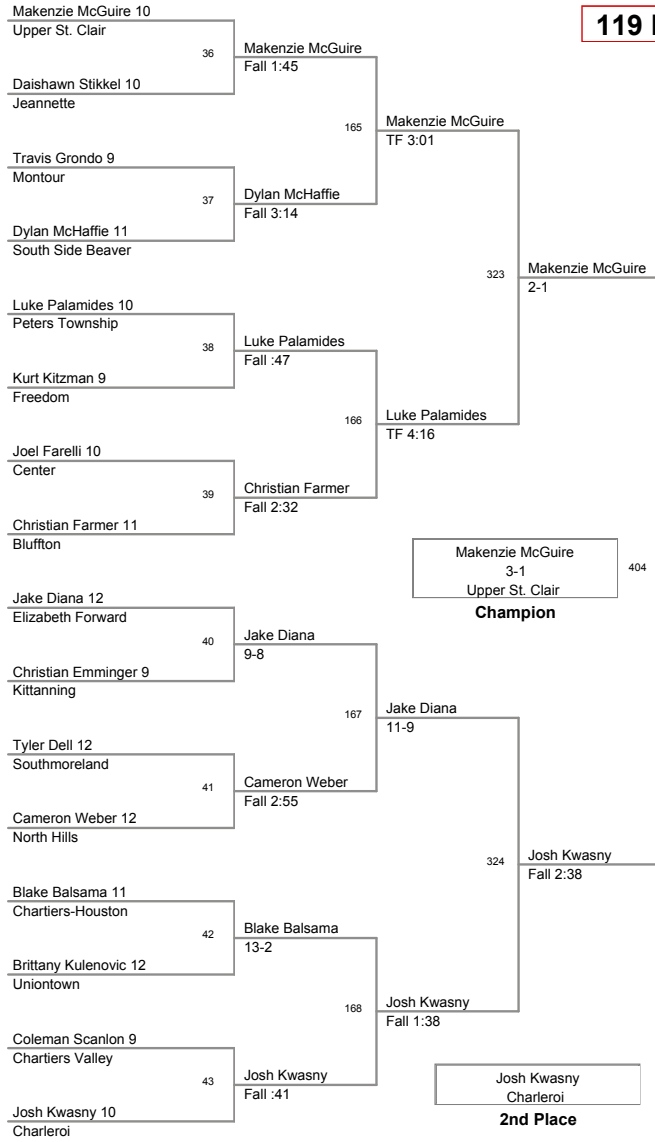

CHar-Houston Tournament
CHar-Houston To Division

103 Lbs

CHar-Houston Tournament
CHar-Houston To Division

112 Lbs

CHar-Houston Tournament
CHar-Houston To Division

119 Lbs

**CHar-Houston Tournament
CHar-Houston To Division**

125 Lbs

CHar-Houston Tournament
CHar-Houston To Division

130 Lbs

CHar-Houston Tournament
CHar-Houston To Division

135 Lbs

**CHar-Houston Tournament
CHar-Houston To Division**

145 Lbs

CHar-Houston Tournament
CHar-Houston To Division