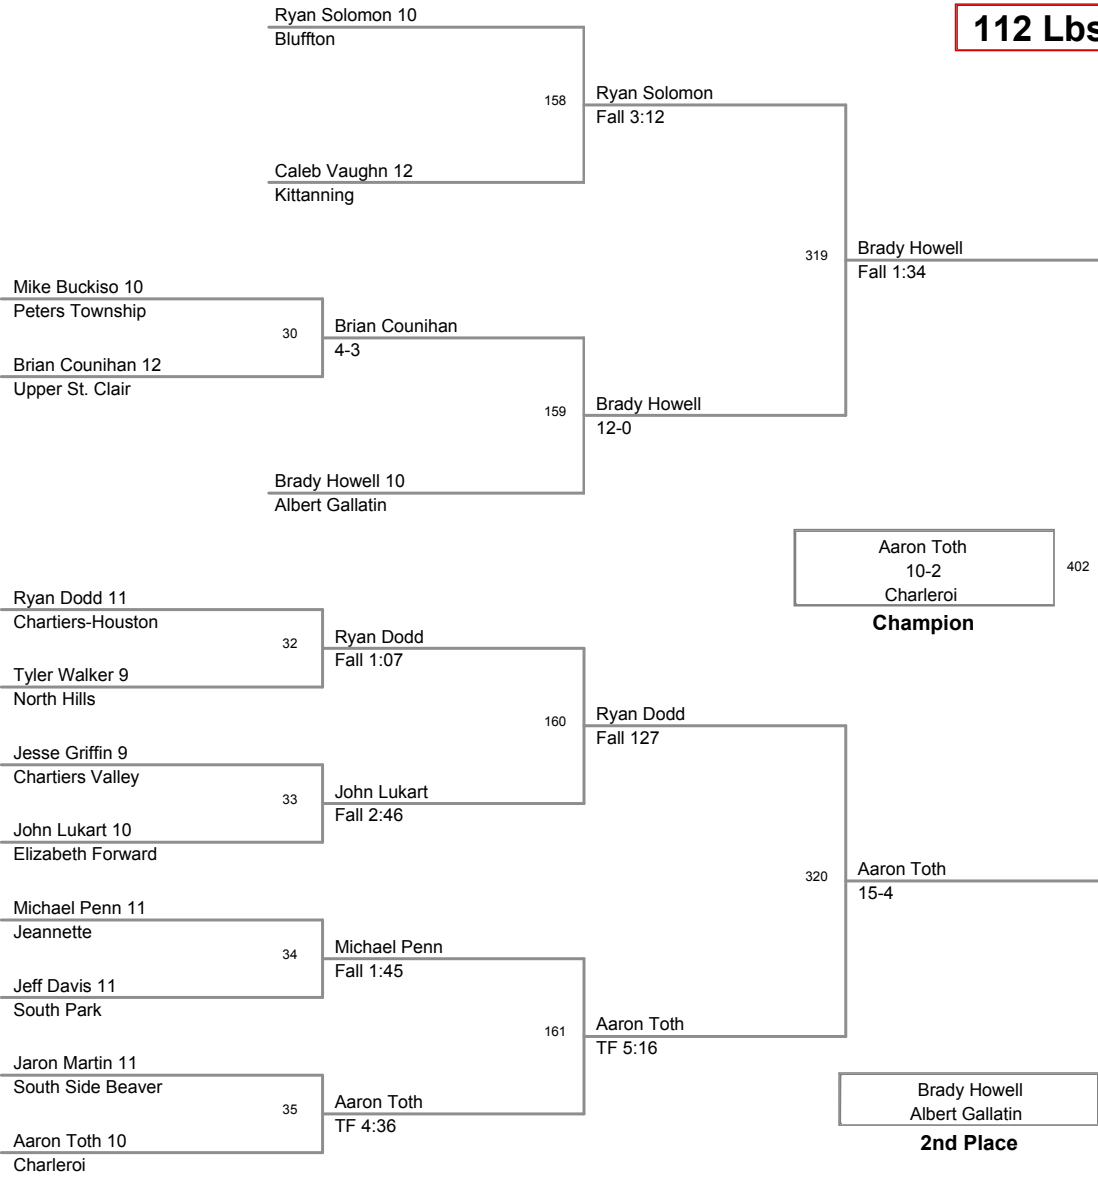

CHar-Houston Tournament
CHar-Houston To Division

103 Lbs

CHar-Houston Tournament
CHar-Houston To Division

112 Lbs

CHar-Houston Tournament
CHar-Houston To Division

119 Lbs

**CHar-Houston Tournament
CHar-Houston To Division**

125 Lbs

CHar-Houston Tournament
CHar-Houston To Division

130 Lbs

CHar-Houston Tournament
CHar-Houston To Division

135 Lbs

**CHar-Houston Tournament
CHar-Houston To Division**

145 Lbs

CHar-Houston Tournament
CHar-Houston To Division