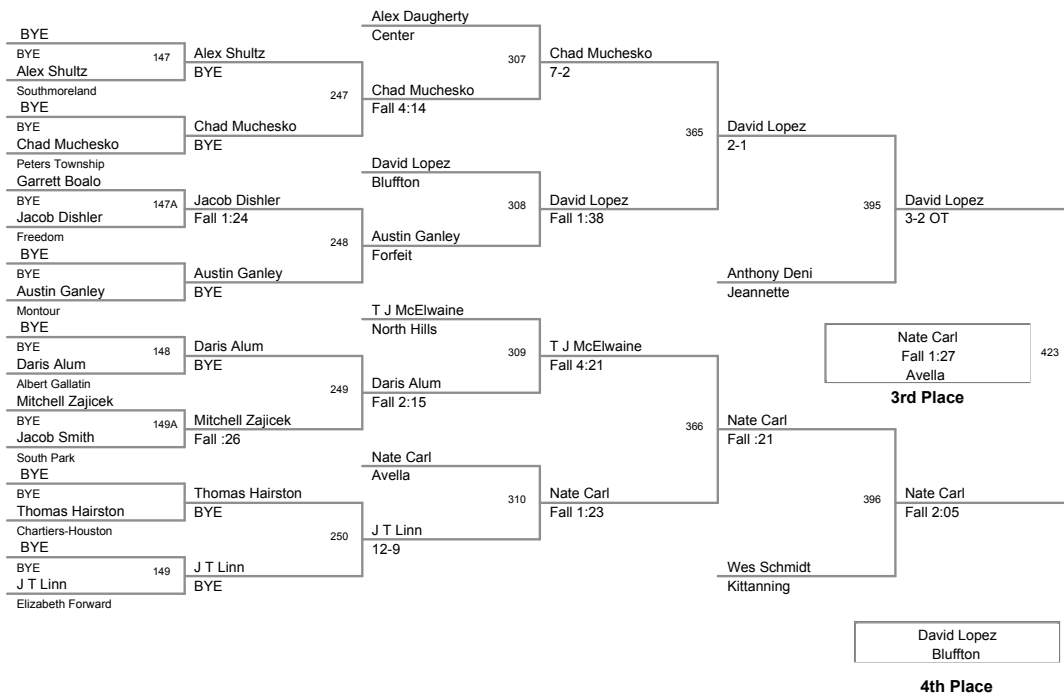

160 Lbs

CHar-Houston Tournament
CHar-Houston To Division

189 Lbs

CHar-Houston Tournament
CHar-Houston To Division

215 Lbs

CHar-Houston Tournament
CHar-Houston To Division

285 Lbs