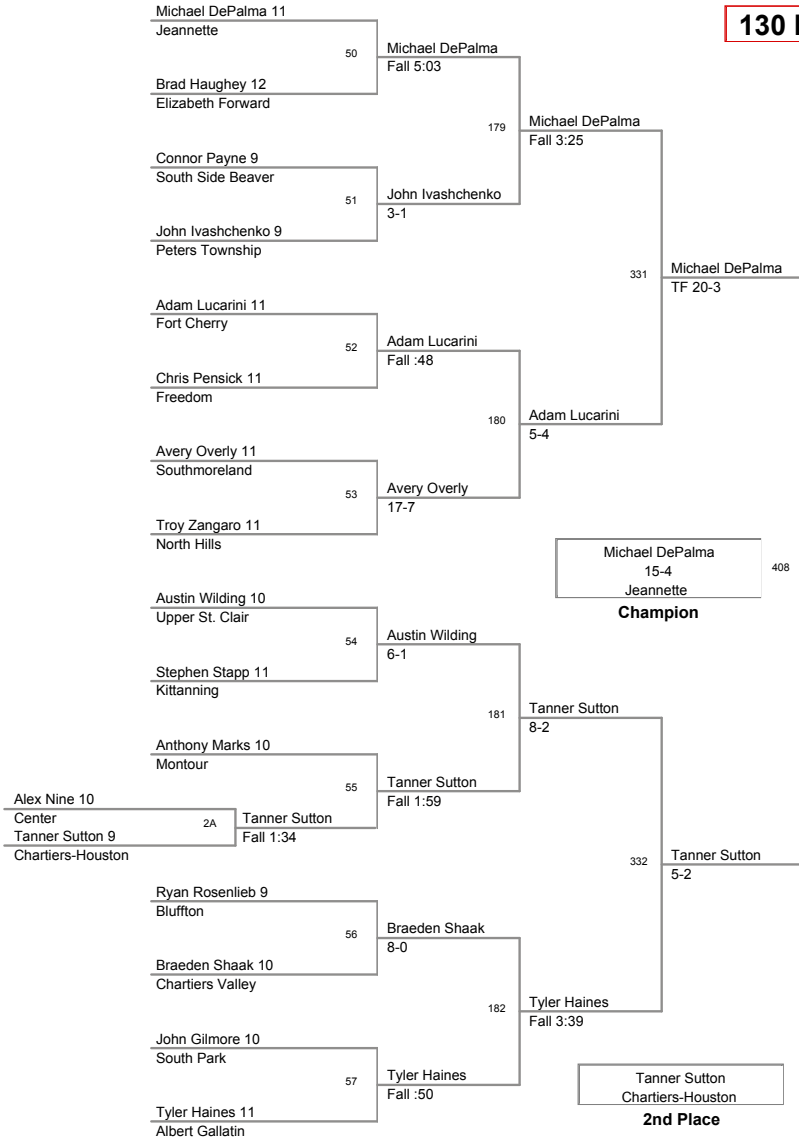

CHar-Houston Tournament
CHar-Houston To Division

103 Lbs

CHar-Houston Tournament
CHar-Houston To Division

112 Lbs

CHar-Houston Tournament
CHar-Houston To Division

119 Lbs

**CHar-Houston Tournament
CHar-Houston To Division**

125 Lbs

CHar-Houston Tournament
CHar-Houston To Division

130 Lbs

CHar-Houston Tournament
CHar-Houston To Division

135 Lbs

**CHar-Houston Tournament
CHar-Houston To Division**

145 Lbs

CHar-Houston Tournament
CHar-Houston To Division