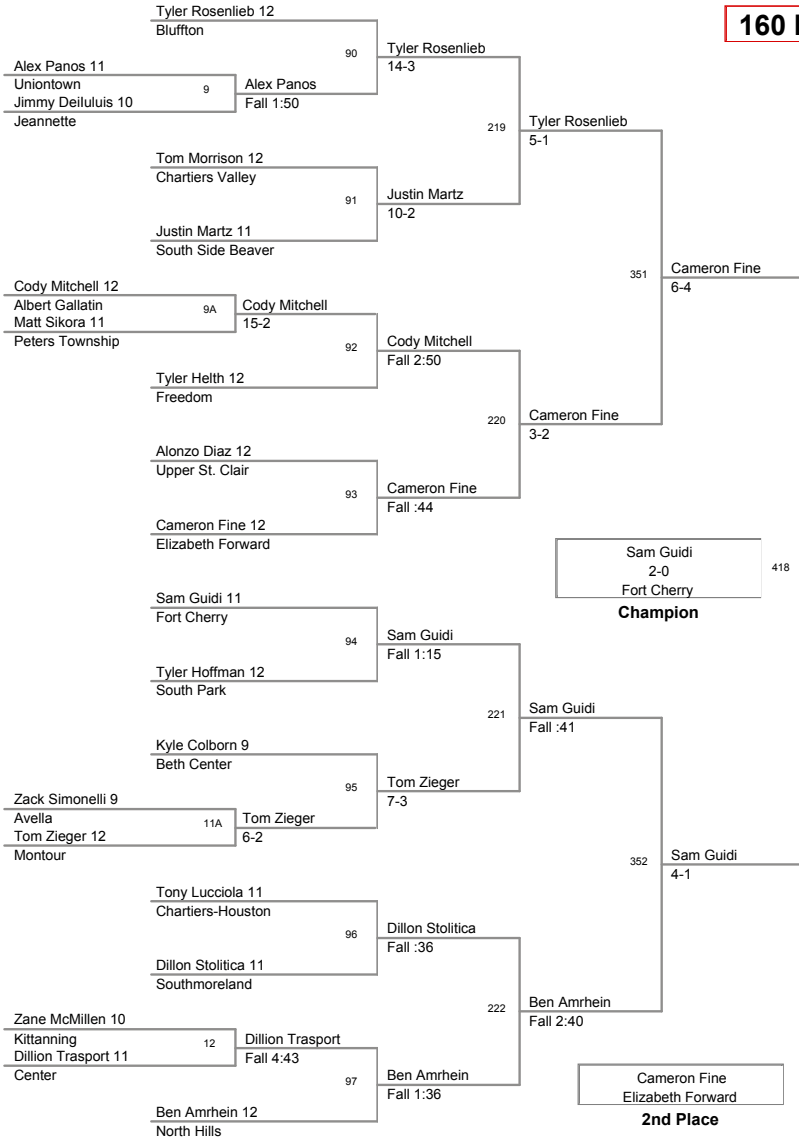

125 Lbs

CHar-Houston Tournament
CHar-Houston To Division

130 Lbs

CHar-Houston Tournament
CHar-Houston To Division

135 Lbs

**CHar-Houston Tournament
CHar-Houston To Division**

145 Lbs

CHar-Houston Tournament
CHar-Houston To Division

160 Lbs

CHar-Houston Tournament
CHar-Houston To Division

189 Lbs

CHar-Houston Tournament
CHar-Houston To Division

215 Lbs

CHar-Houston Tournament
CHar-Houston To Division

285 Lbs