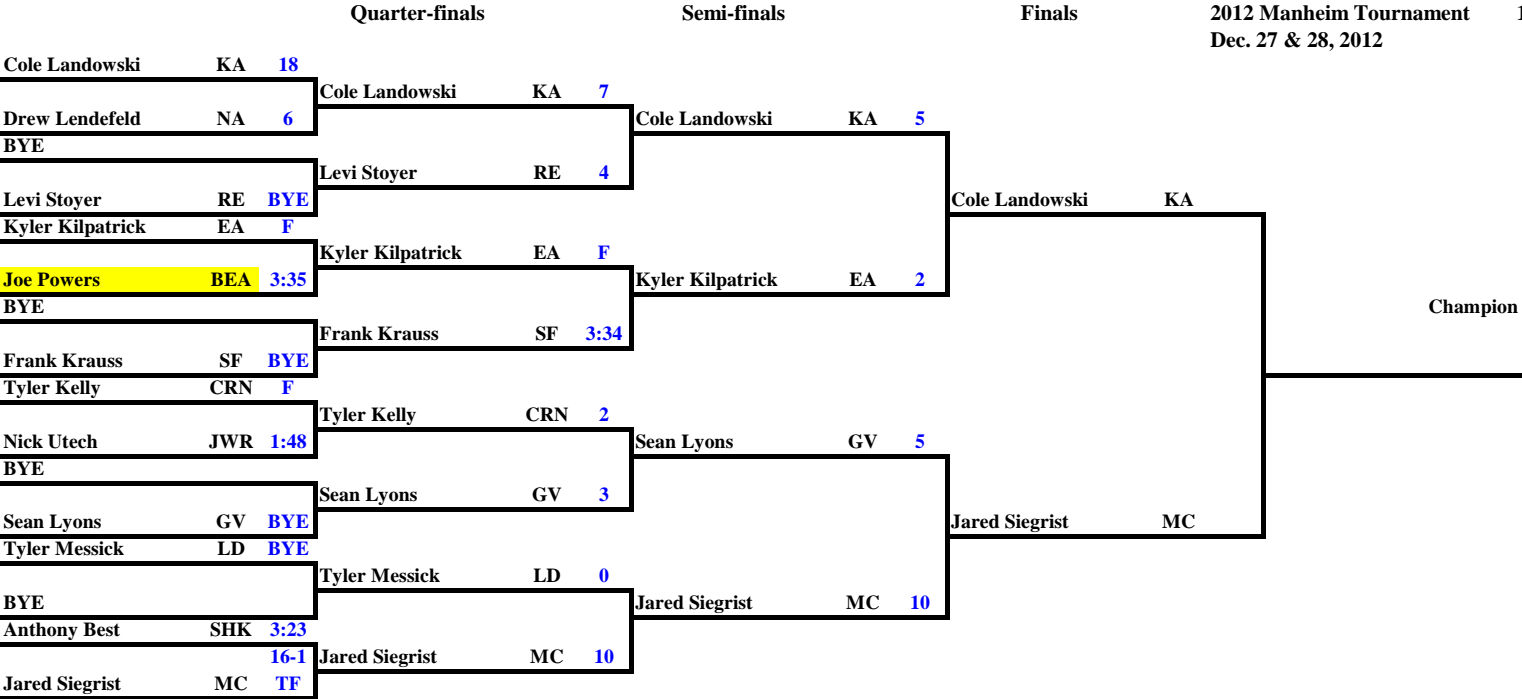

2012 Manheim Tournament 138 lbs.  
Dec. 27 & 28, 2012

Champion

3rd Place

5th Place

2012 Manheim Tournament 145 lbs.  
Dec. 27 & 28, 2012

Champion

3rd Place

5th Place