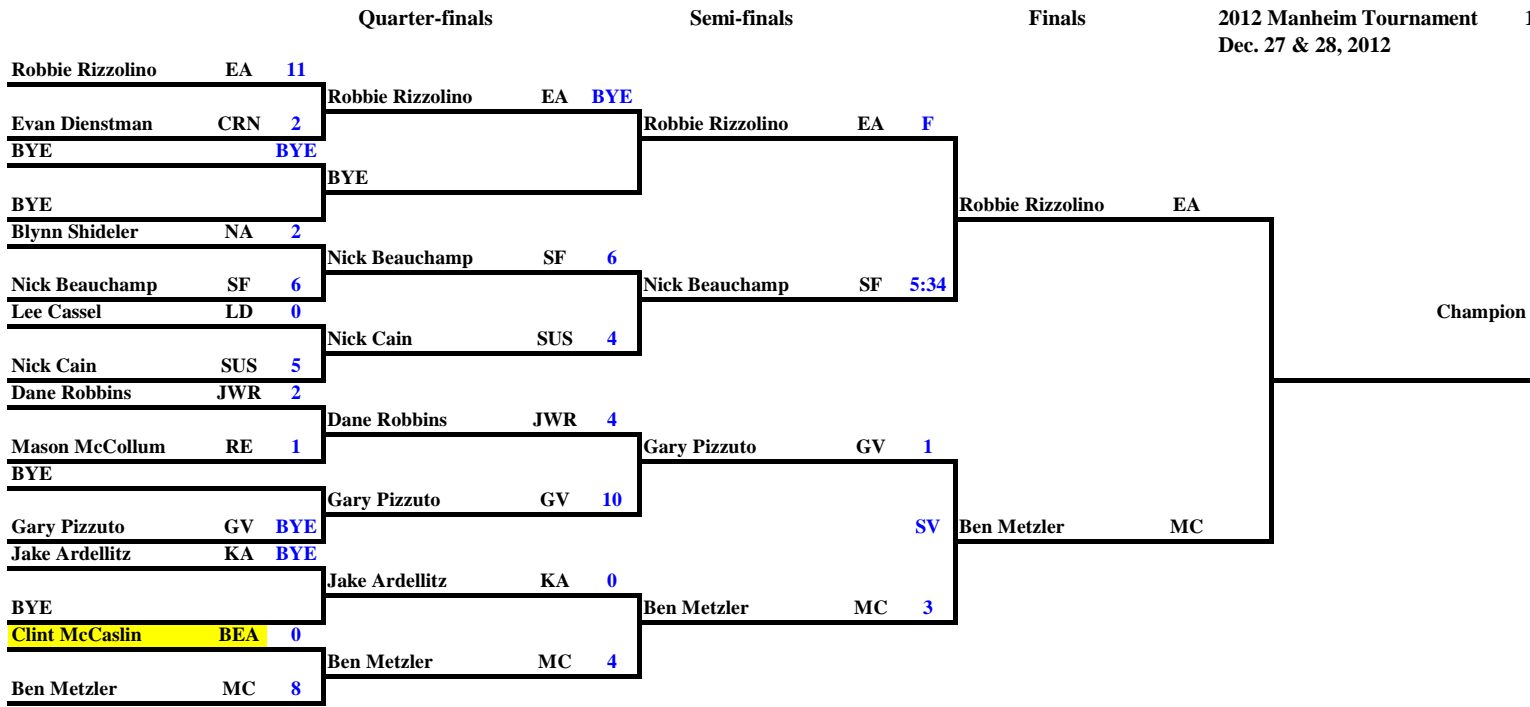

2012 Manheim Tournament 106 lbs.  
Dec. 27 & 28, 2012

2012 Manheim Tournament 113 lbs.  
Dec. 27 & 28, 2012

2012 Manheim Tournament 120 lbs.  
Dec. 27 & 28, 2012

2012 Manheim Tournament 132 lbs.  
Dec. 27 & 28, 2012