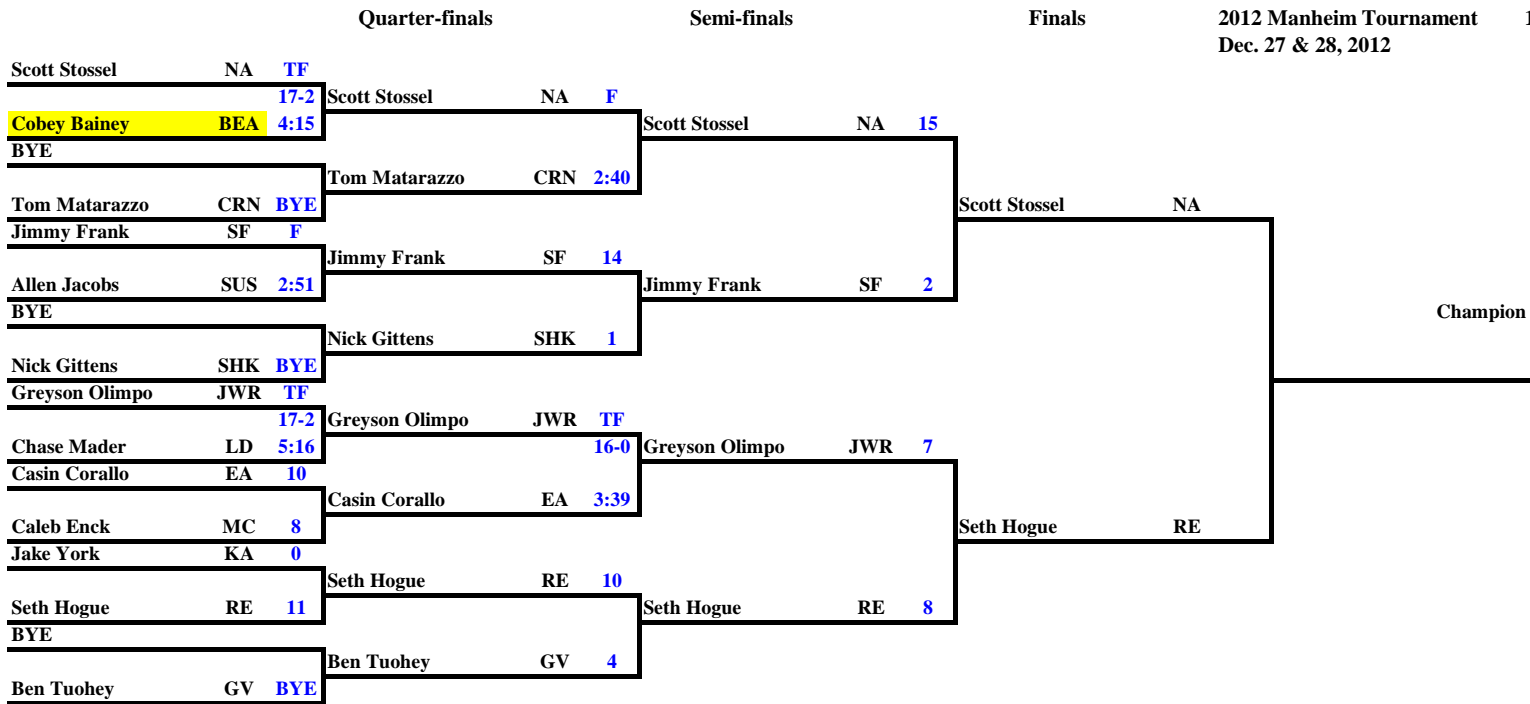

2012 Manheim Tournament 106 lbs.  
Dec. 27 & 28, 2012

2012 Manheim Tournament 113 lbs.  
Dec. 27 & 28, 2012

2012 Manheim Tournament 120 lbs.  
Dec. 27 & 28, 2012

2012 Manheim Tournament 132 lbs.  
Dec. 27 & 28, 2012