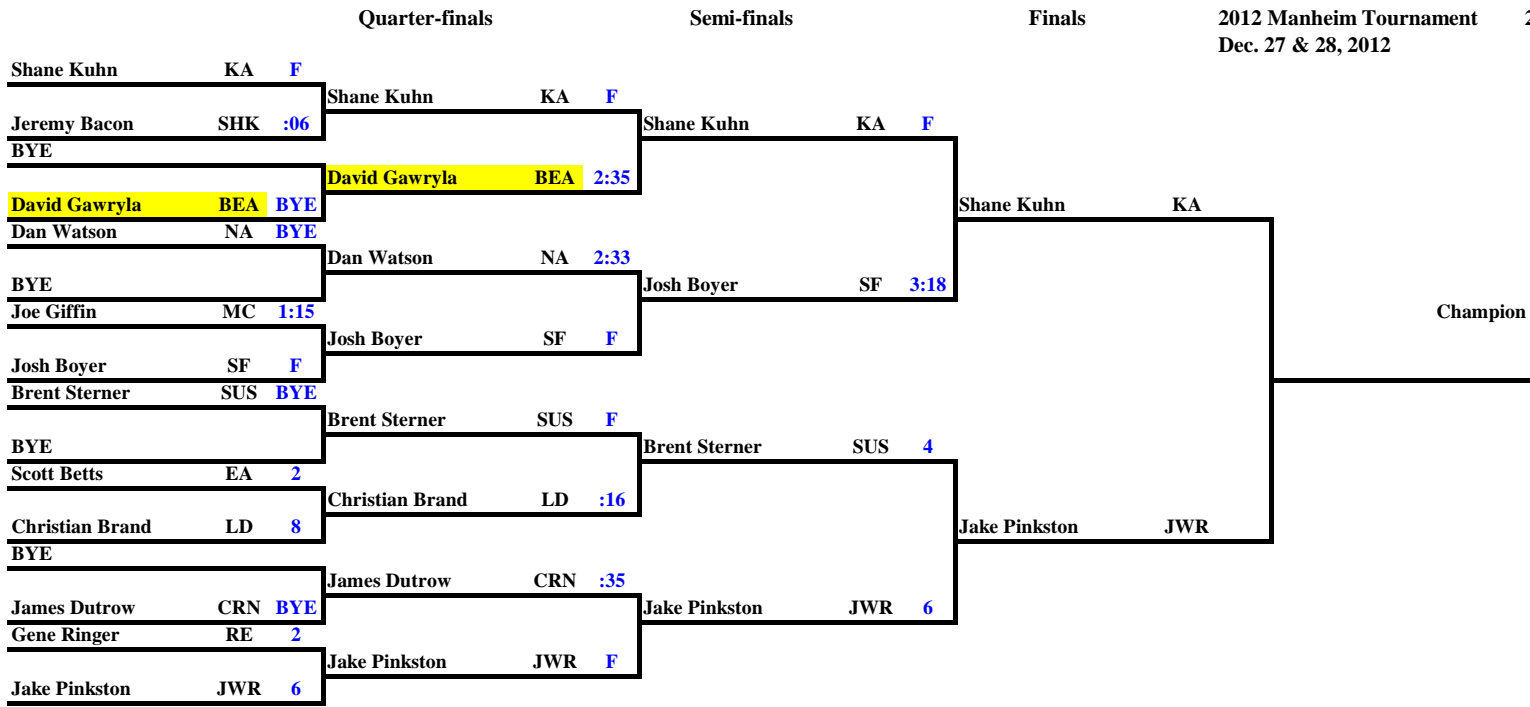

5th Place

2012 Manheim Tournament 220 lbs.  
Dec. 27 & 28, 2012

Champion

2012 Manheim Tournament 285 lbs.  
Dec. 27 & 28, 2012