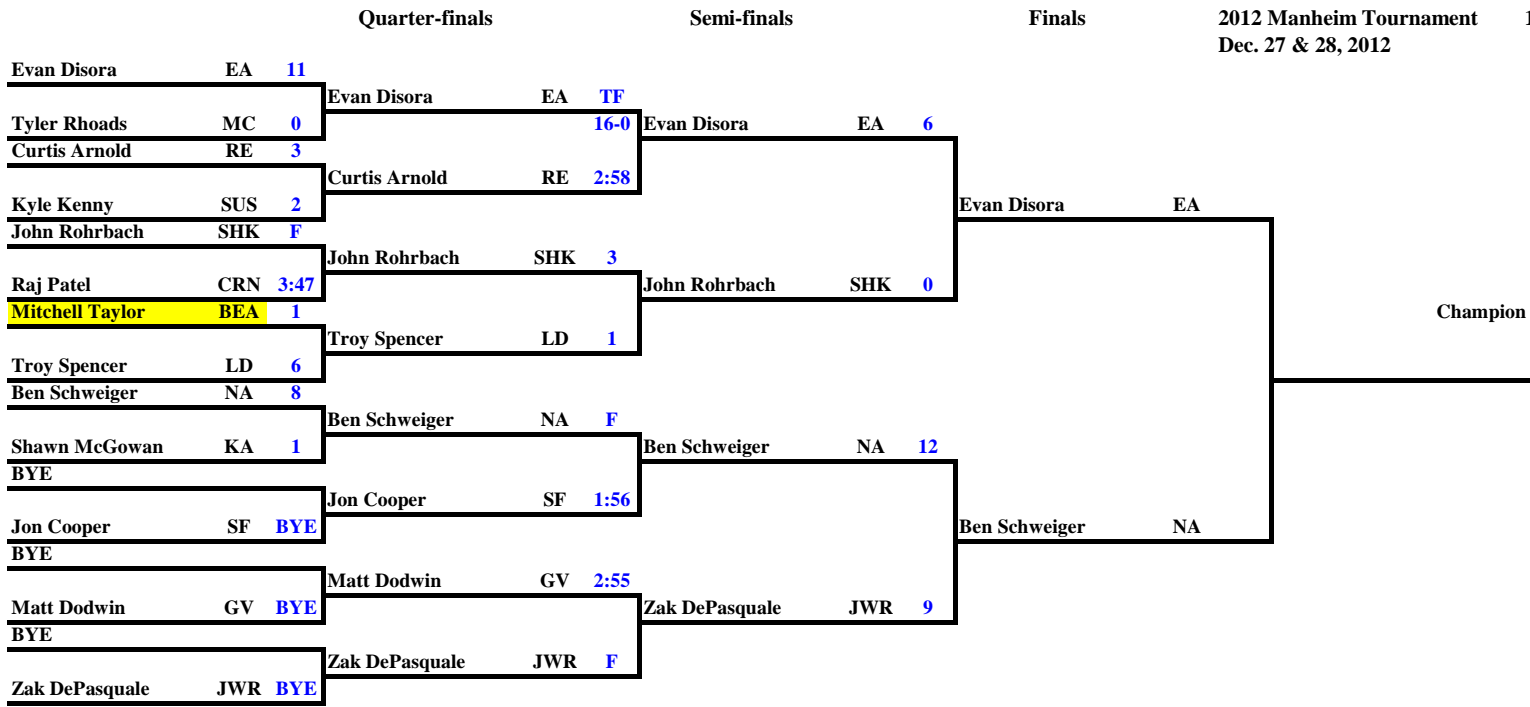

2012 Manheim Tournament 160 lbs.
Dec. 27 & 28, 2012