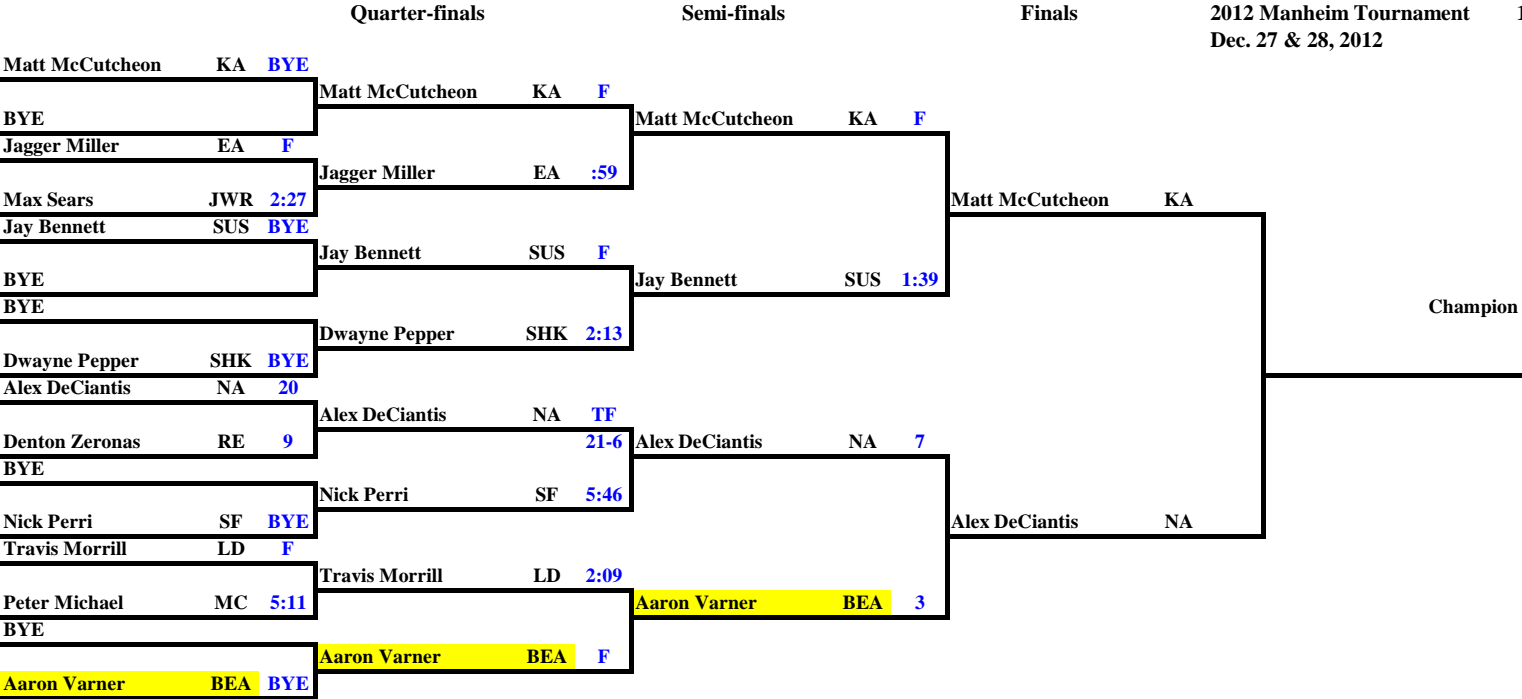

2012 Manheim Tournament 160 lbs.  
Dec. 27 & 28, 2012

2012 Manheim Tournament 170 lbs.  
Dec. 27 & 28, 2012

Champion

3rd Place

5th Place

2012 Manheim Tournament 195 lbs.  
Dec. 27 & 28, 2012

Champion

3rd Place