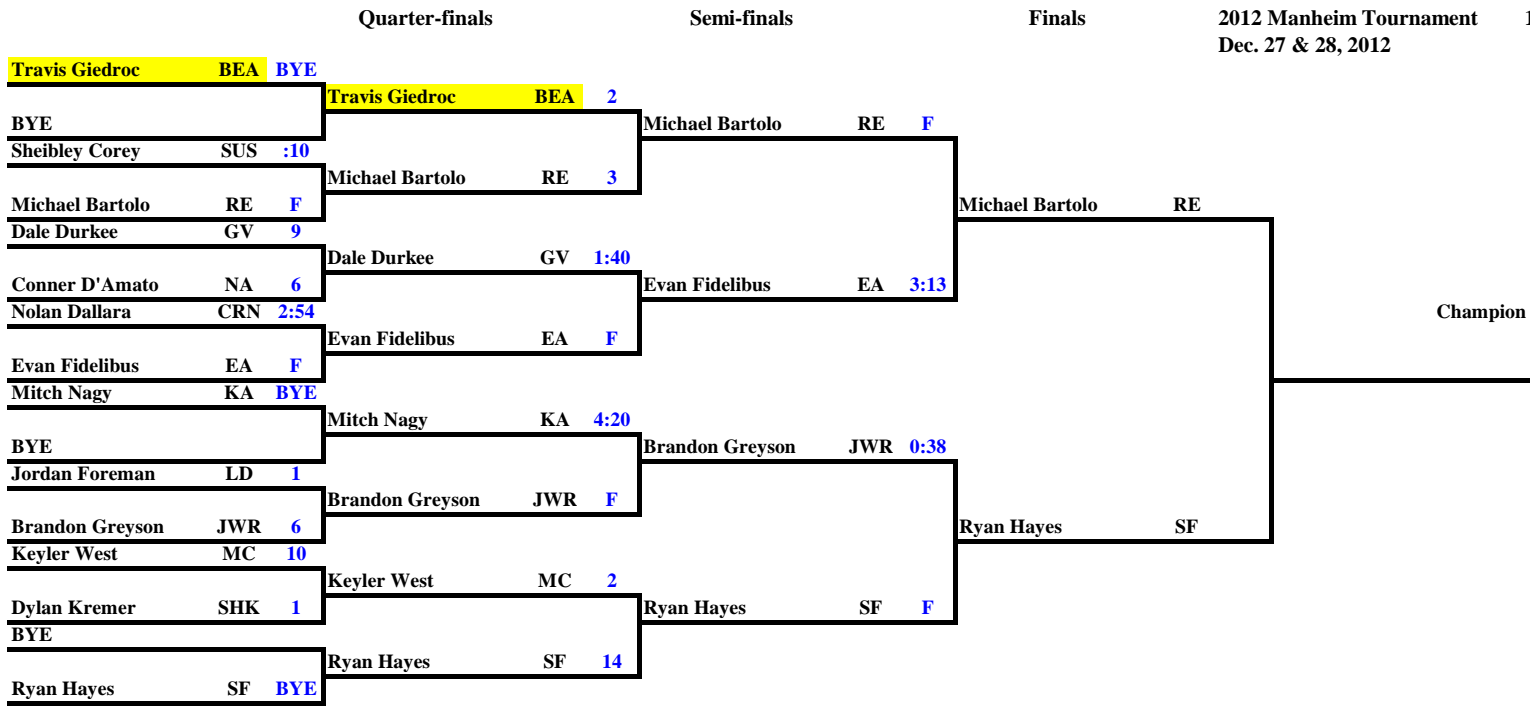

2012 Manheim Tournament 106 lbs.  
Dec. 27 & 28, 2012

2012 Manheim Tournament 113 lbs.  
Dec. 27 & 28, 2012

2012 Manheim Tournament 120 lbs.  
Dec. 27 & 28, 2012

2012 Manheim Tournament 132 lbs.  
Dec. 27 & 28, 2012