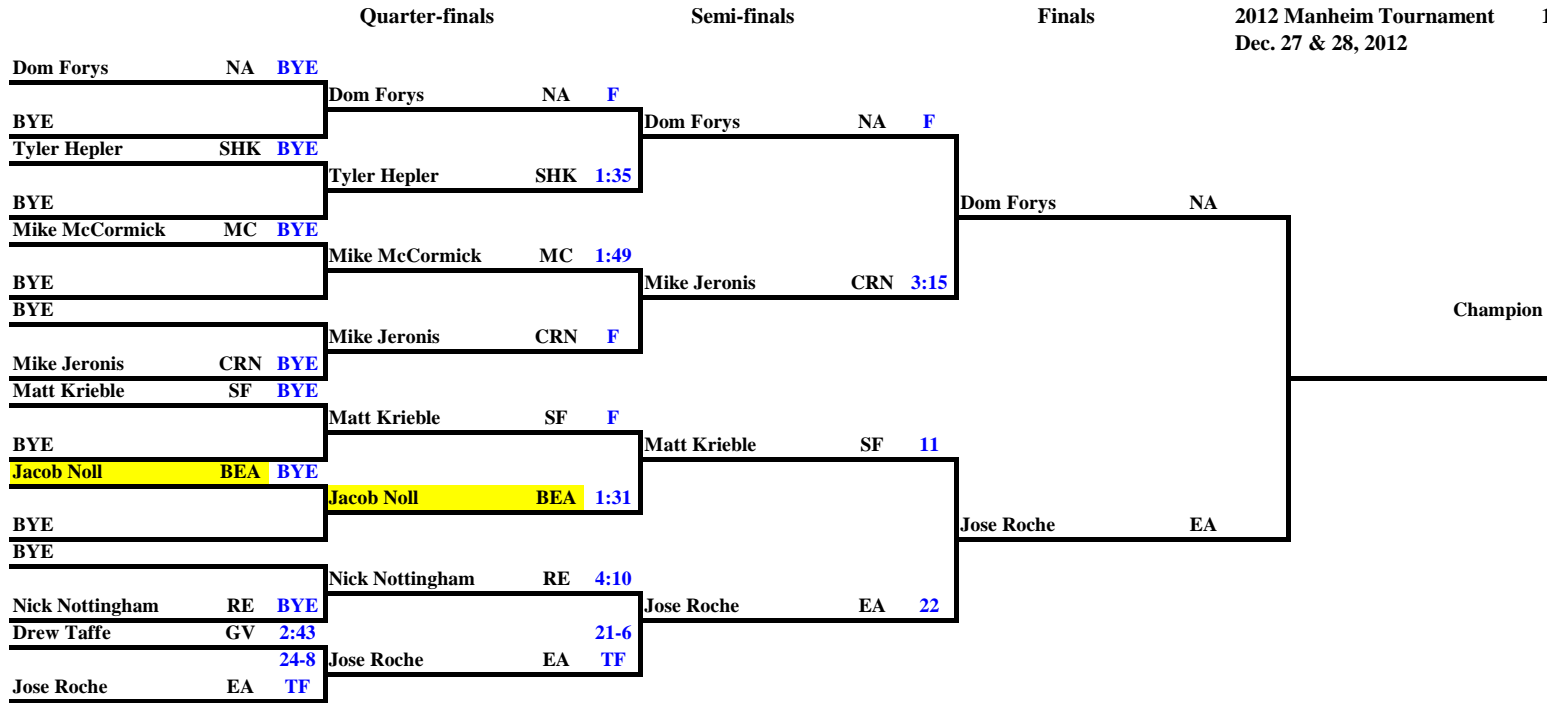

2012 Manheim Tournament 106 lbs.  
Dec. 27 & 28, 2012

2012 Manheim Tournament 113 lbs.  
Dec. 27 & 28, 2012

2012 Manheim Tournament 120 lbs.  
Dec. 27 & 28, 2012

2012 Manheim Tournament 132 lbs.  
Dec. 27 & 28, 2012