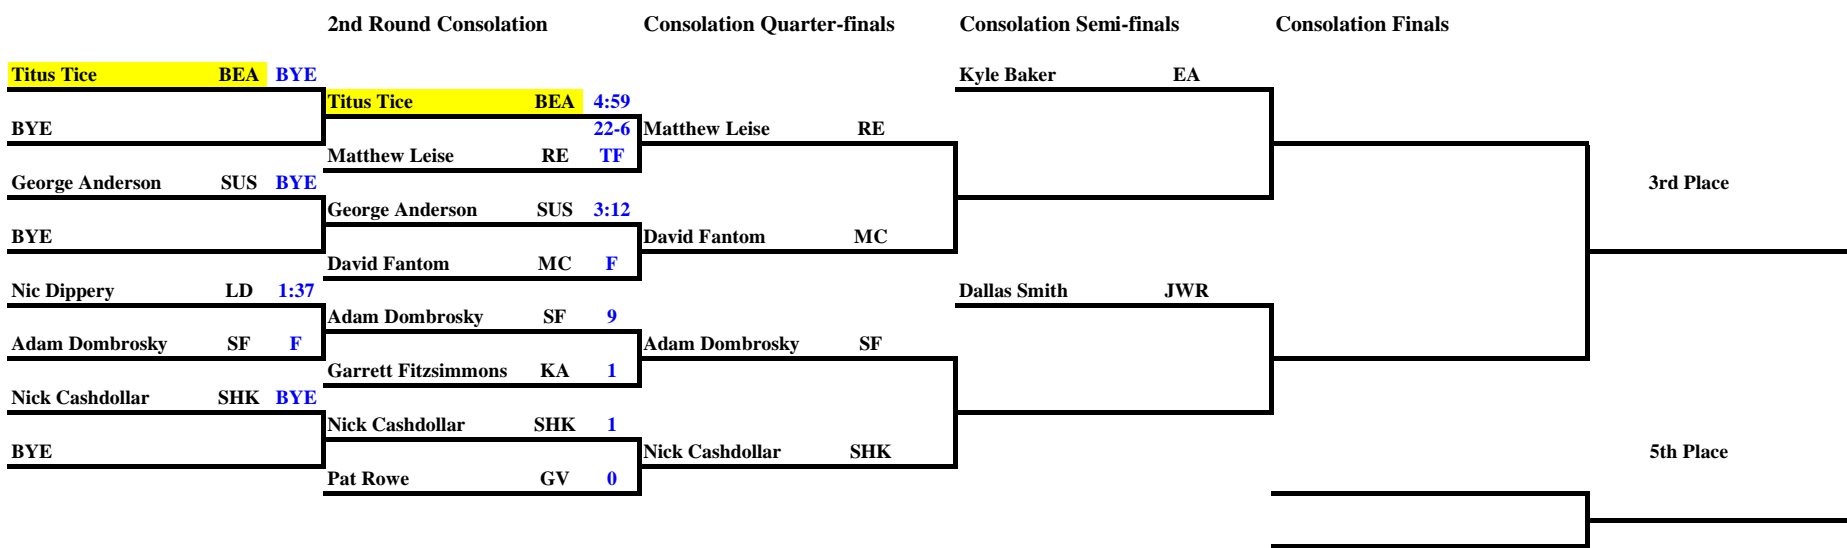

3rd Place

5th Place