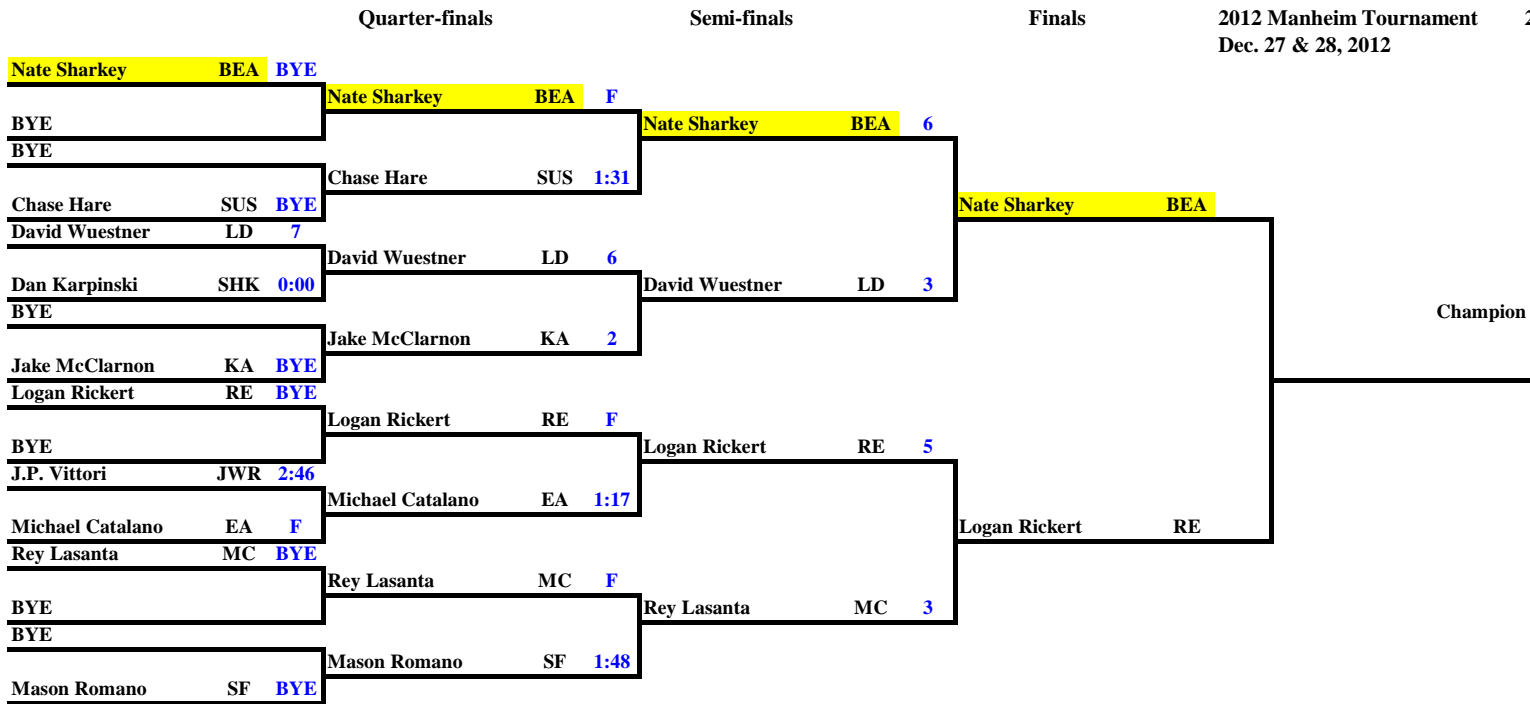

2012 Manheim Tournament 220 lbs.
Dec. 27 & 28, 2012

Champion