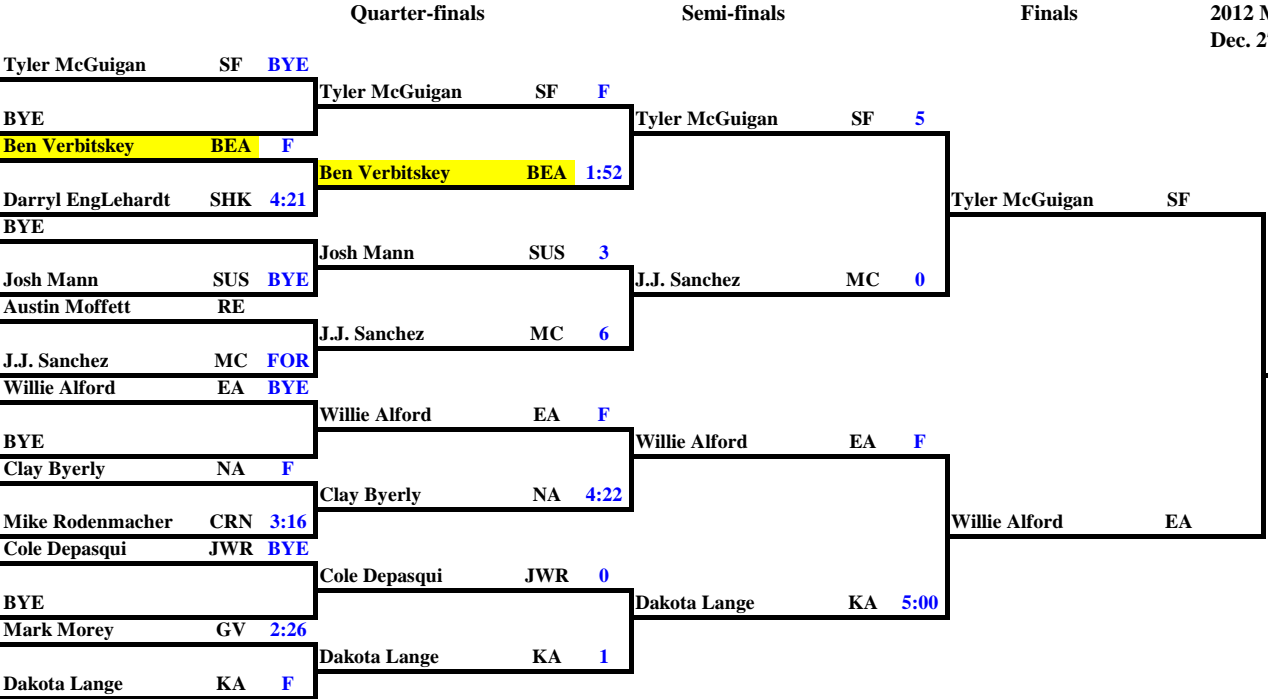

2012 Manheim Tournament 170 lbs.
Dec. 27 & 28, 2012

Champion