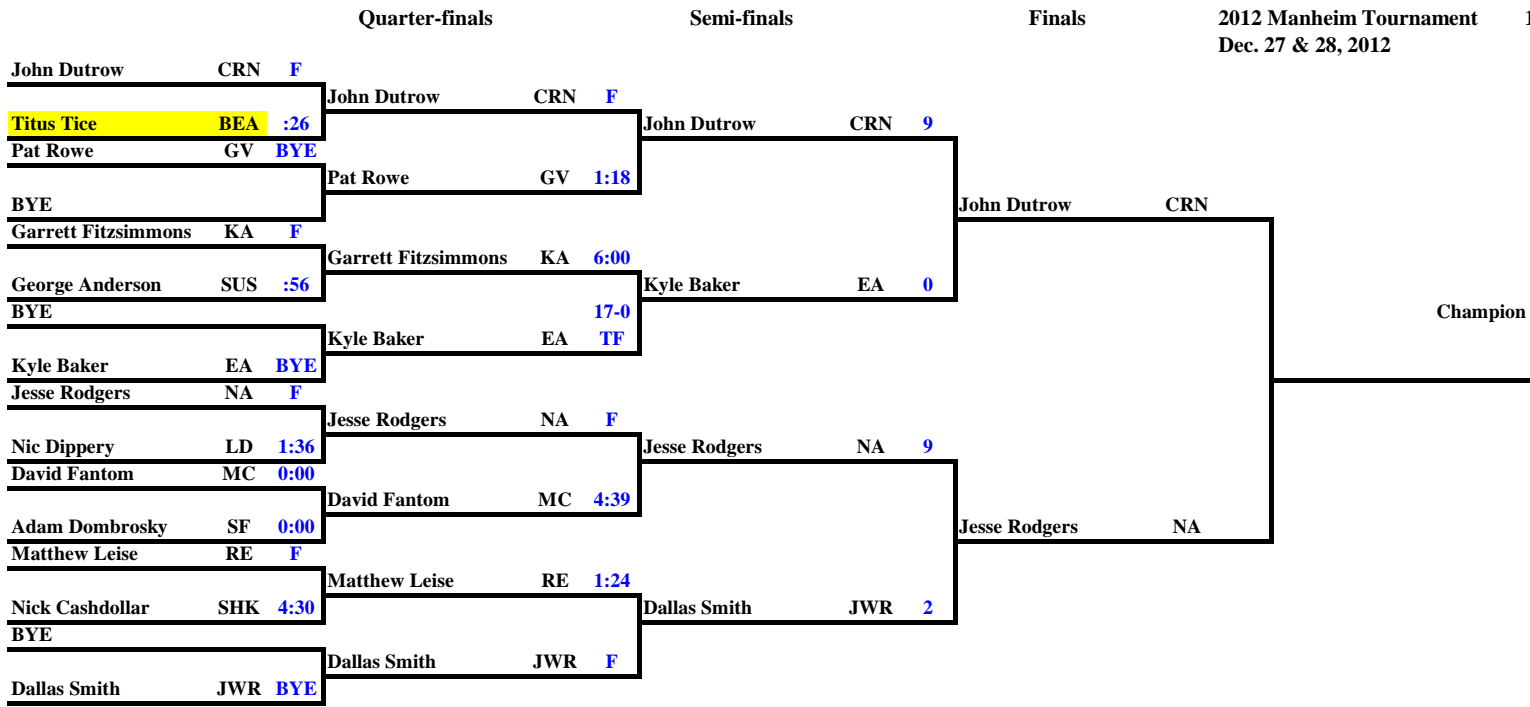

2012 Manheim Tournament 138 lbs.
Dec. 27 & 28, 2012

Champion