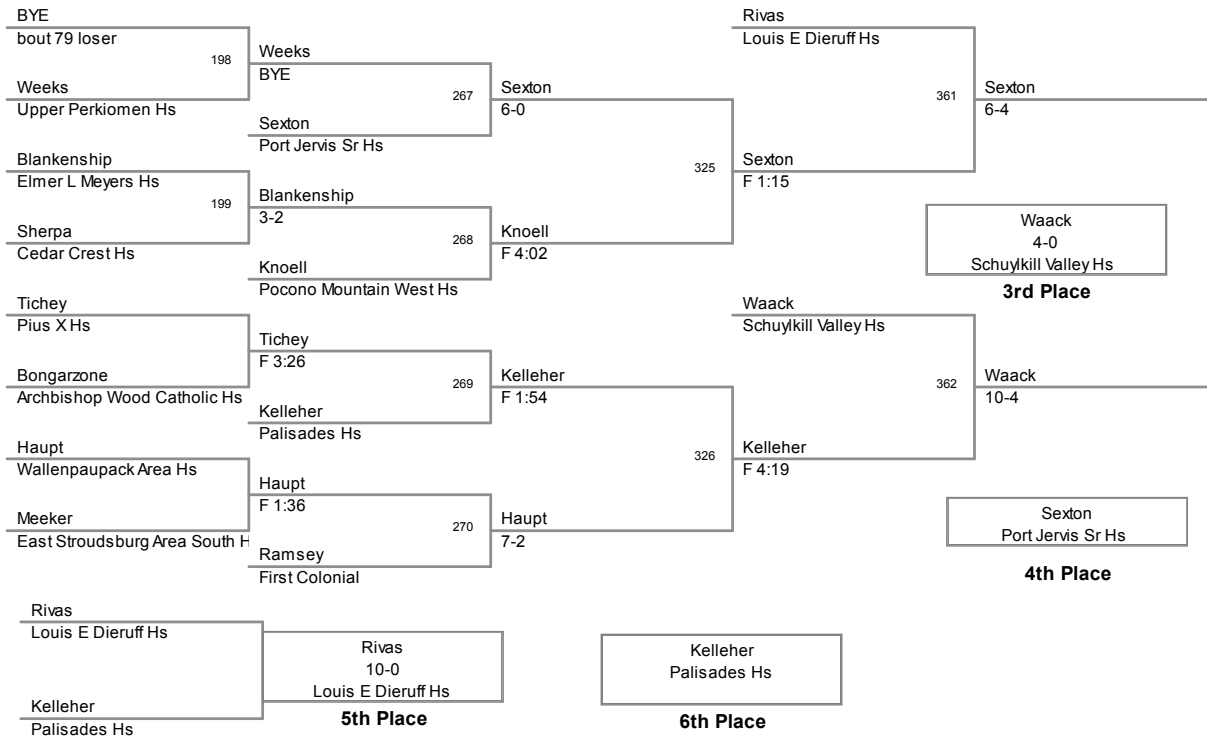

12 Tony Iasiello Christmas
2012 HS Division

170 Lbs