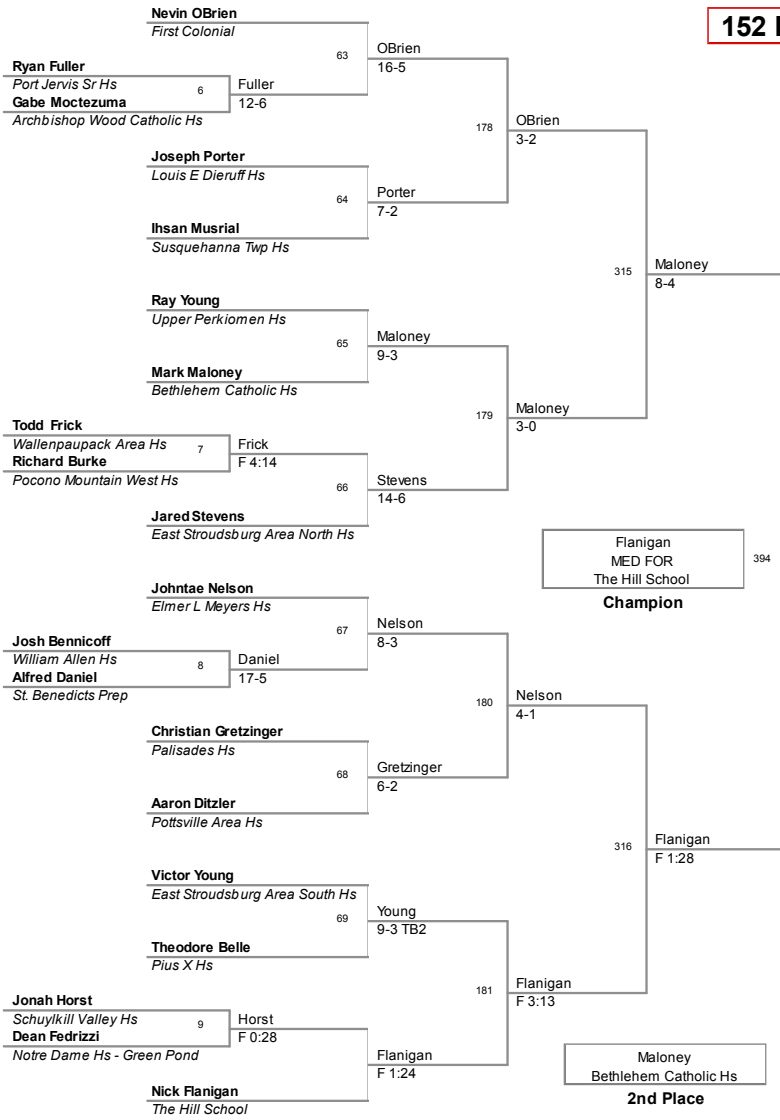

12 Tony Iasiello Christmas
2012 HS Division

152 Lbs