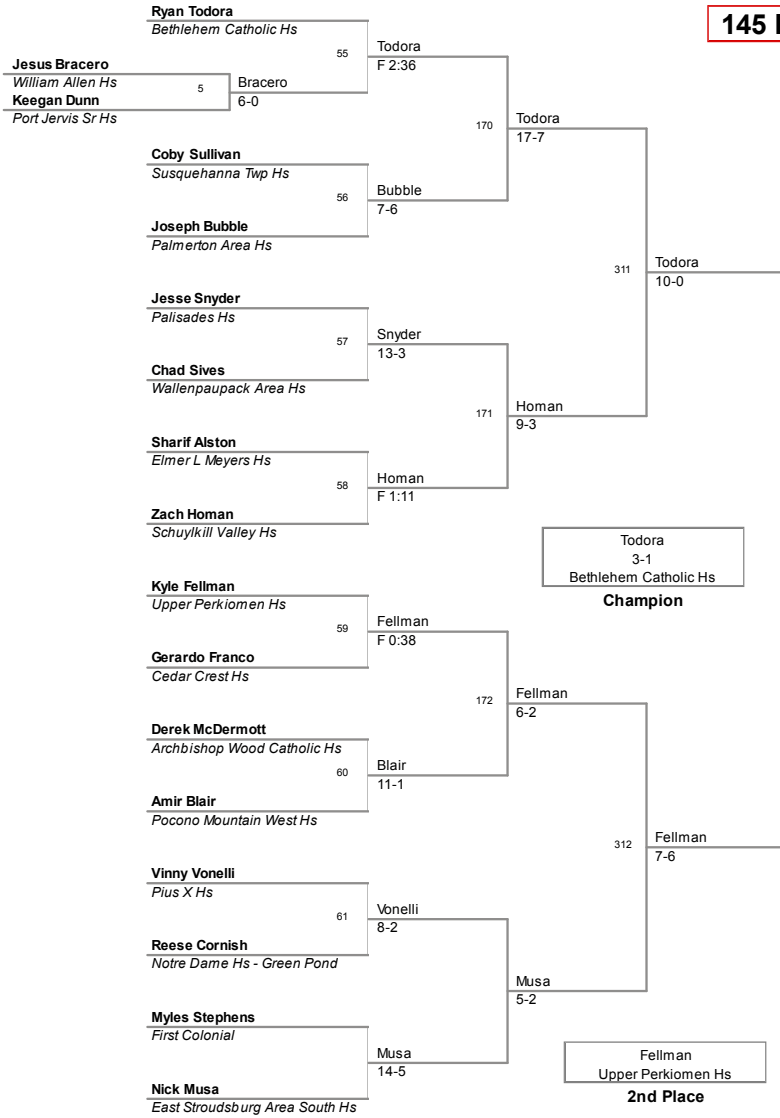

12 Tony Iasiello Christmas
2012 HS Division

132 Lbs

12 Tony Iasiello Christmas
2012 HS Division

138 Lbs

12 Tony Iasiello Christmas
2012 HS Division

145 Lbs

Musa
East Stroudsburg Area South Hs

Musa
5-3
East Stroudsburg Area
5th Place