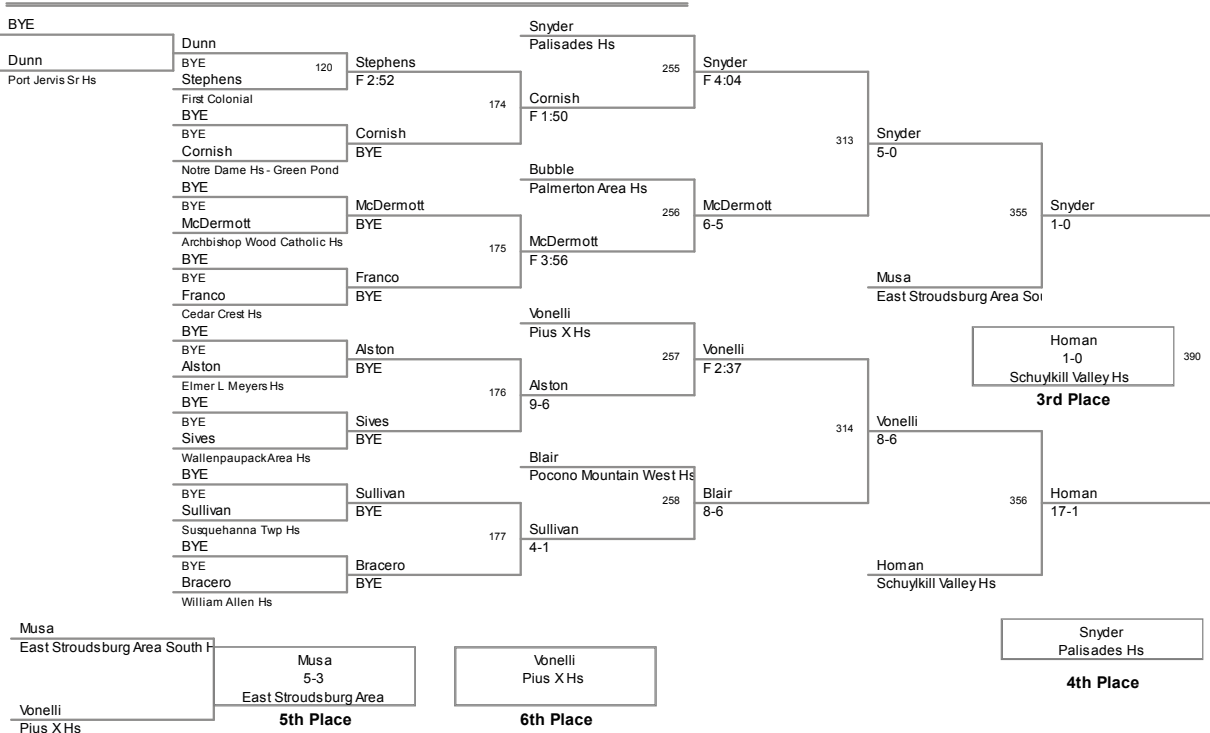

12 Tony Iasiello Christmas
2012 HS Division

132 Lbs

12 Tony Iasiello Christmas
2012 HS Division

138 Lbs

12 Tony Iasiello Christmas
2012 HS Division

145 Lbs

Musa
East Stroudsburg Area South Hs

Musa
5-3
East Stroudsburg Area
5th Place