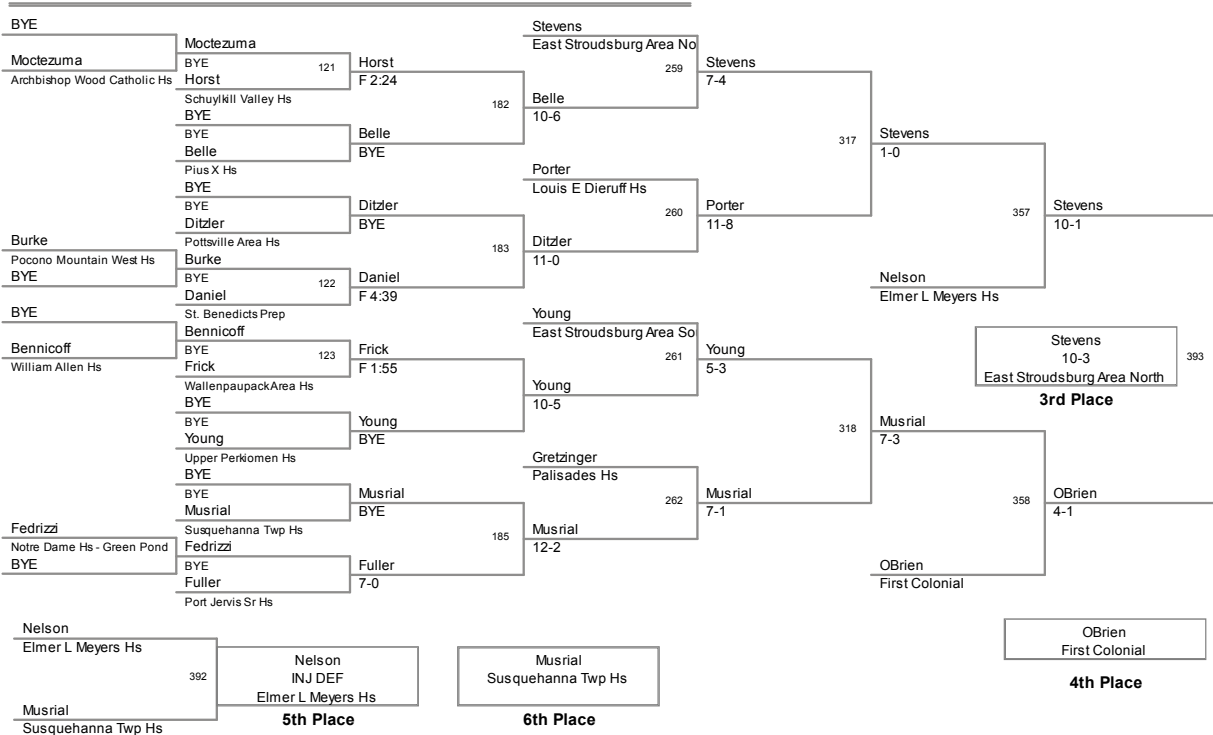

12 Tony Iasiello Christmas
2012 HS Division

152 Lbs