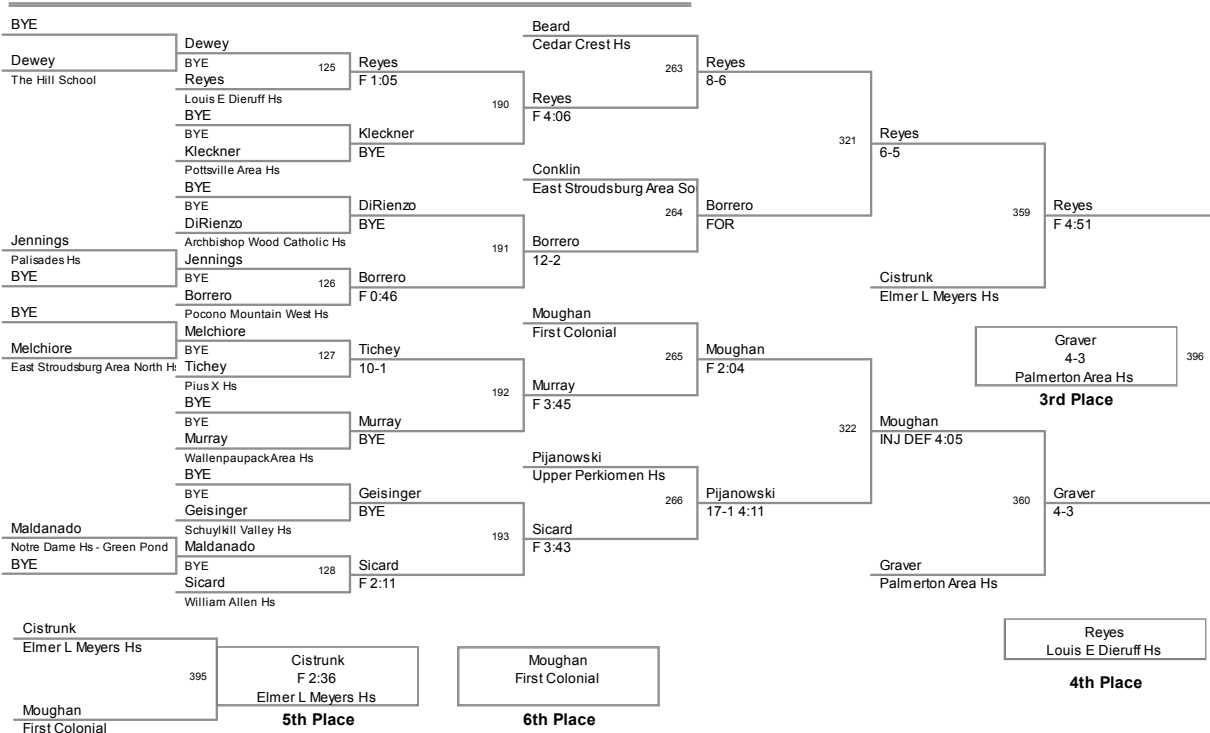

Vonelli
Pius X Hs
6th Place

Snyder
Palisades Hs

4th Place

12 Tony Iasiello Christmas
2012 HS Division

152 Lbs

12 Tony Iasiello Christmas
2012 HS Division

160 Lbs

12 Tony Iasiello Christmas
2012 HS Division