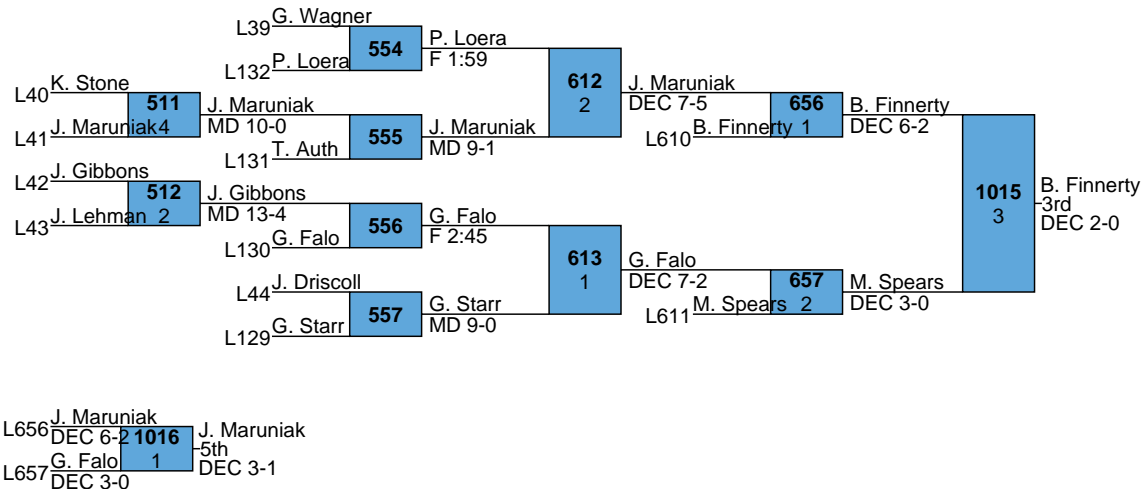

138

Eastern Area Invitational

HS

152

Luke Stout, Mt. Lebanon

Trystan Alava, Thomas Jefferson 61 2 L. Stout TF 25-7 3:35

Grant Barr, DuBois Area 62 4 A. Ryan F 0:48

Dustin Stange, Yough 63 3 D. Stange F 2:45