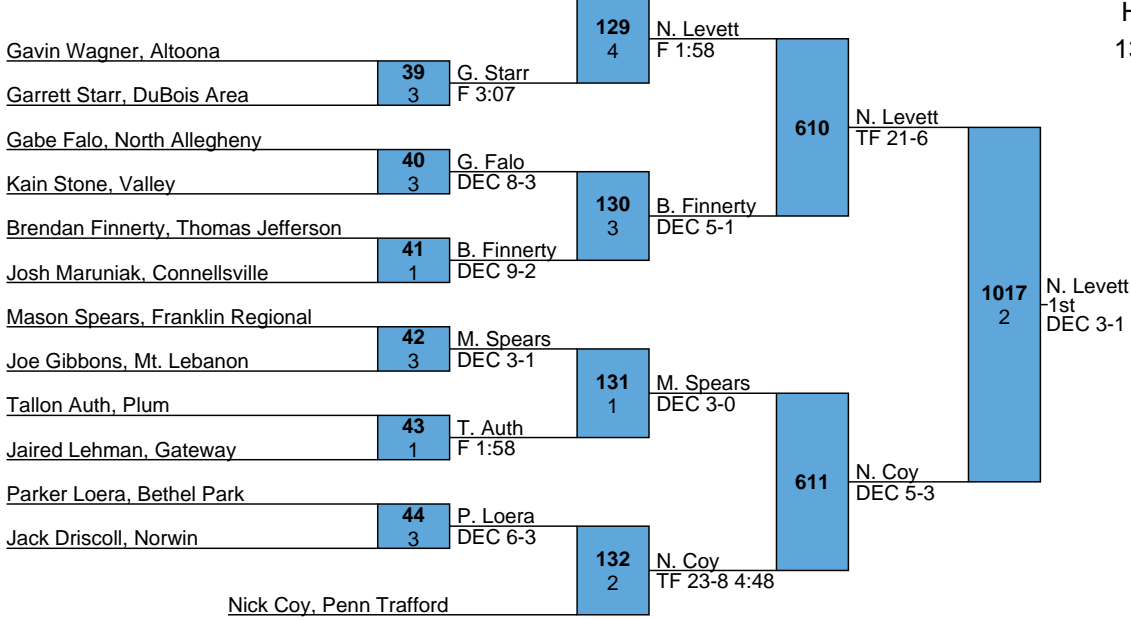

D. Woodrow  
DEC 1-0

L654 B. Yantek  
F 2:33

J. Downing  
F 1:40

1013  
5th

L655 J. Downing  
DEC 1-0

Noah Levett, Kiski Area

Eastern Area Invitational

HS

138

Eastern Area Invitational

HS

152

Luke Stout, Mt. Lebanon

Trystan Alava, Thomas Jefferson 61 2 L. Stout TF 25-7 3:35

Grant Barr, DuBois Area 62 4 A. Ryan F 0:48

Dustin Stange, Yough 63 3 D. Stange F 2:45