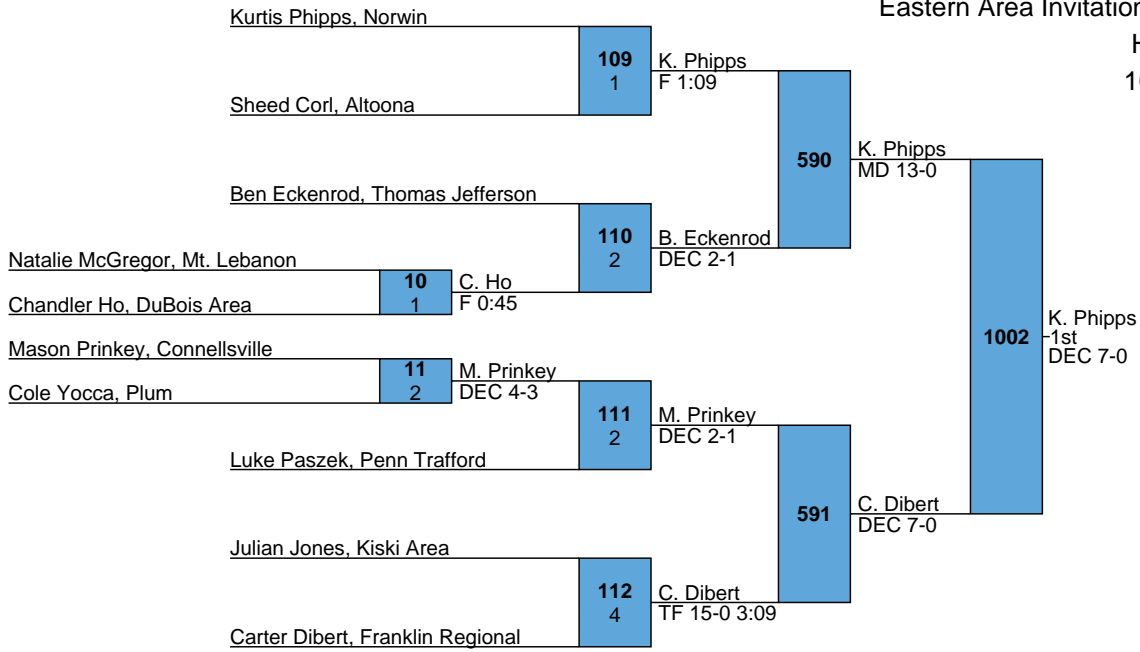

Eastern Area Invitational

HS
106

L646 L. Paszek F 3:27 1001 M. Prinkey 5th DEC 4-2
L647 M. Prinkey 1 MD 8-0