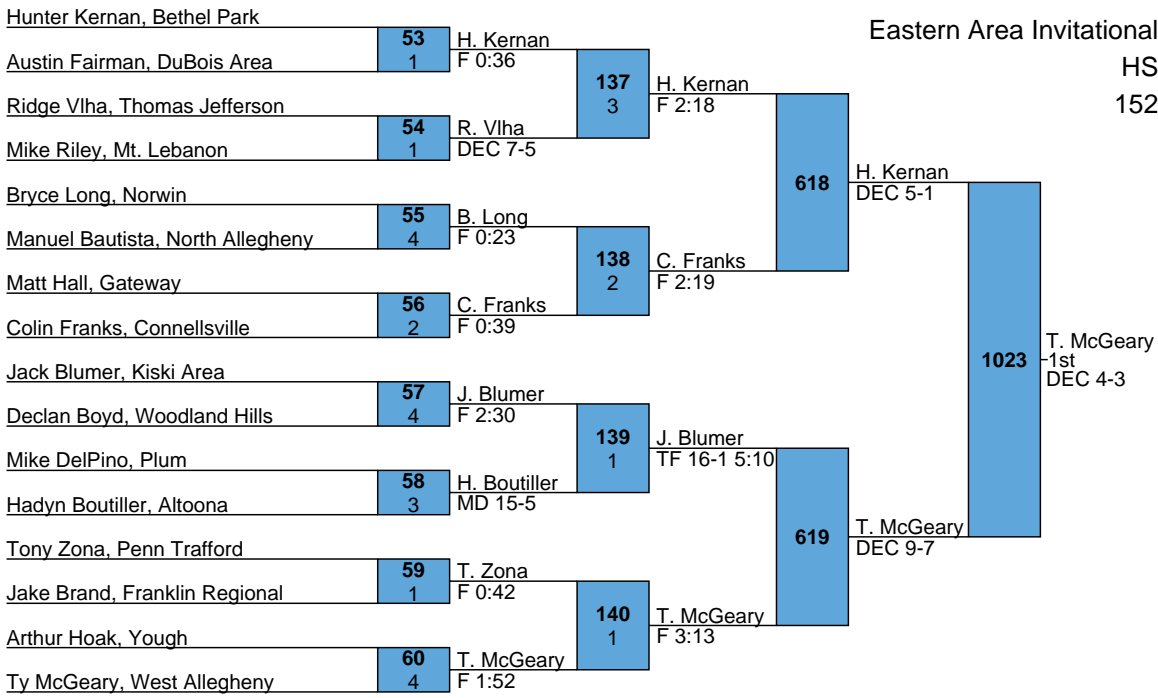

138

Eastern Area Invitational

HS

152

Luke Stout, Mt. Lebanon

Trystan Alava, Thomas Jefferson 61 2 L. Stout TF 25-7 3:35

Grant Barr, DuBois Area 62 4 A. Ryan F 0:48

Dustin Stange, Yough 63 3 D. Stange F 2:45