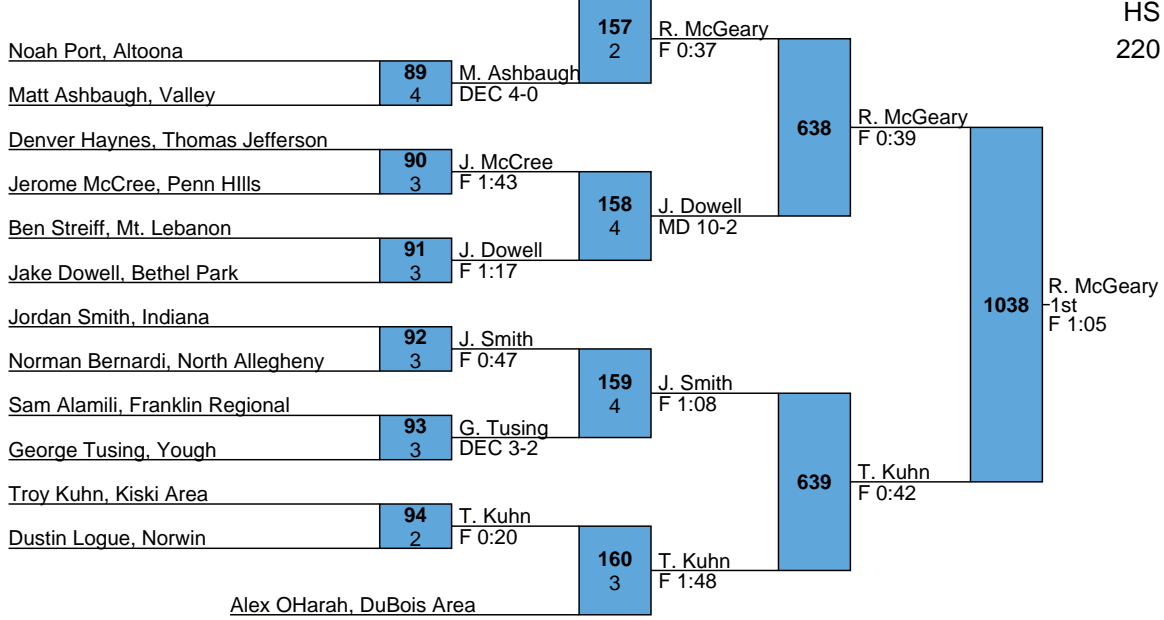

F 1:14  
1034

I. Kerner  
5th

L669 I. Kerner

DEC 2-0  
F 0:58

Rocky McGeary, West Allegheny

Eastern Area Invitational

HS  
220

Dave Schuffert, Valley