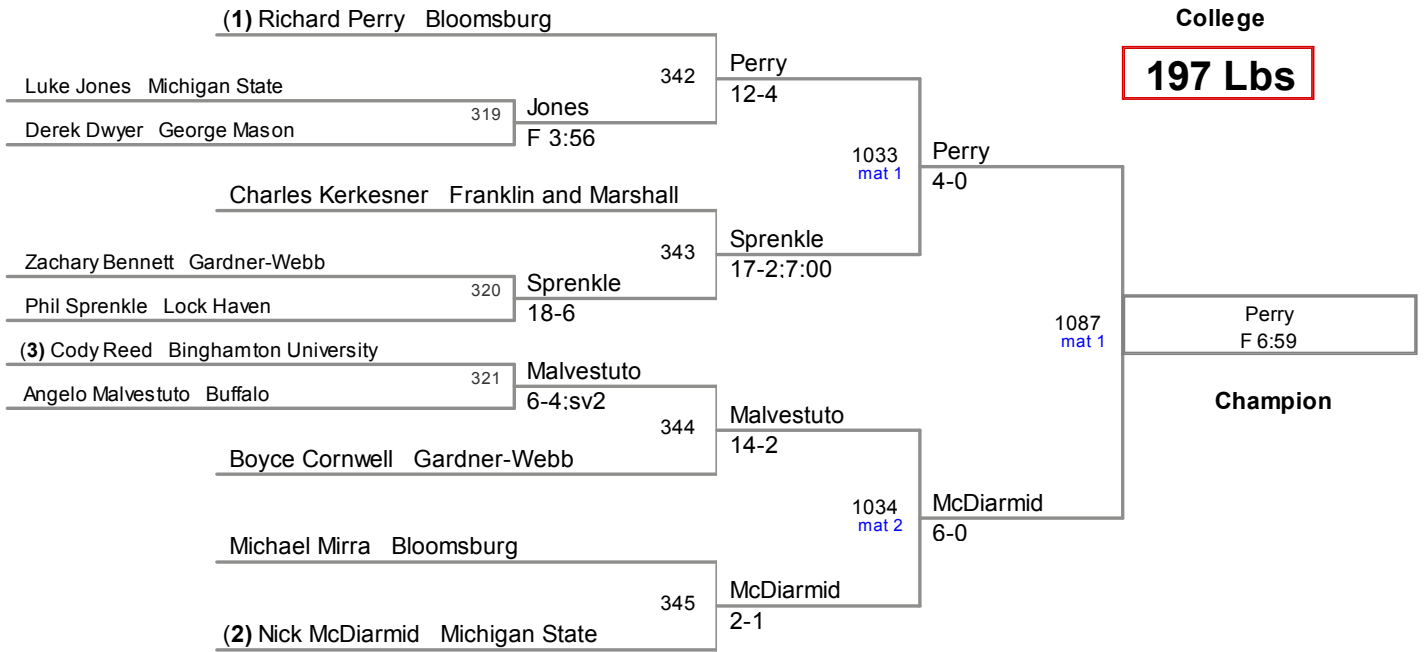

2013 Cradle Gear Invitation
College

165 Lbs

2013 Cradle Gear Invitation
College

184 Lbs

2013 Cradle Gear Invitation
College

197 Lbs

2013 Cradle Gear Invitation
College

285 Lbs