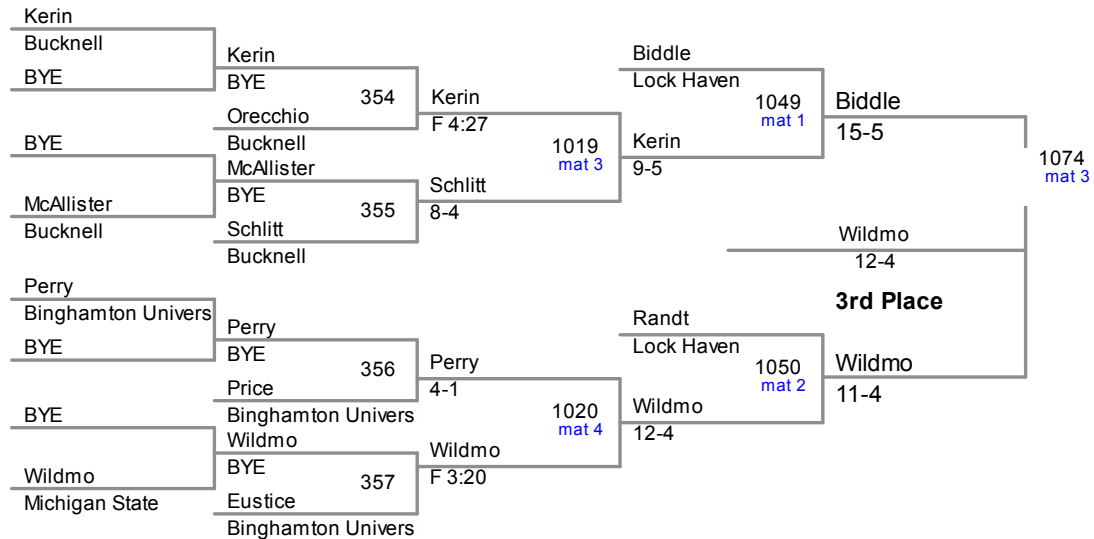

2013 Cradle Gear Invitation
College

125 Lbs

2013 Cradle Gear Invitation
College

141 Lbs

2013 Cradle Gear Invitation
College

149 Lbs

2013 Cradle Gear Invitation
College

157 Lbs