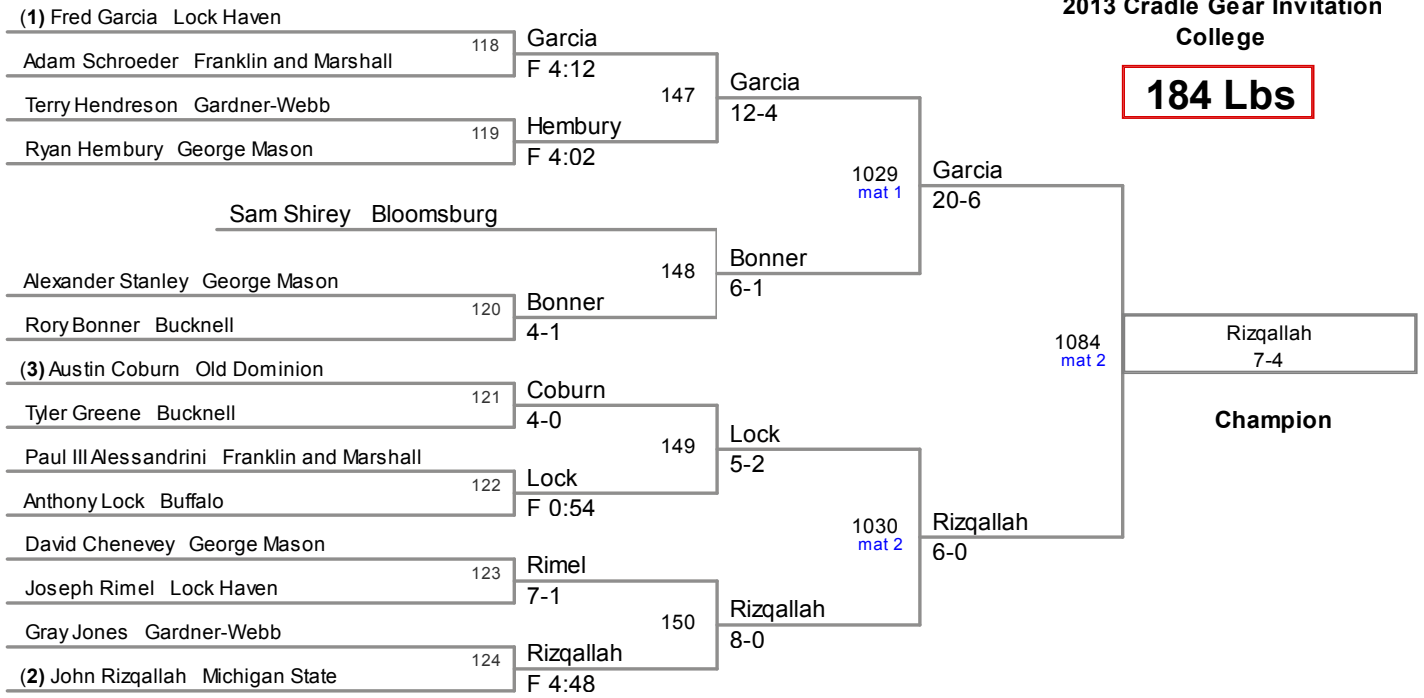

2013 Cradle Gear Invitation
College

184 Lbs