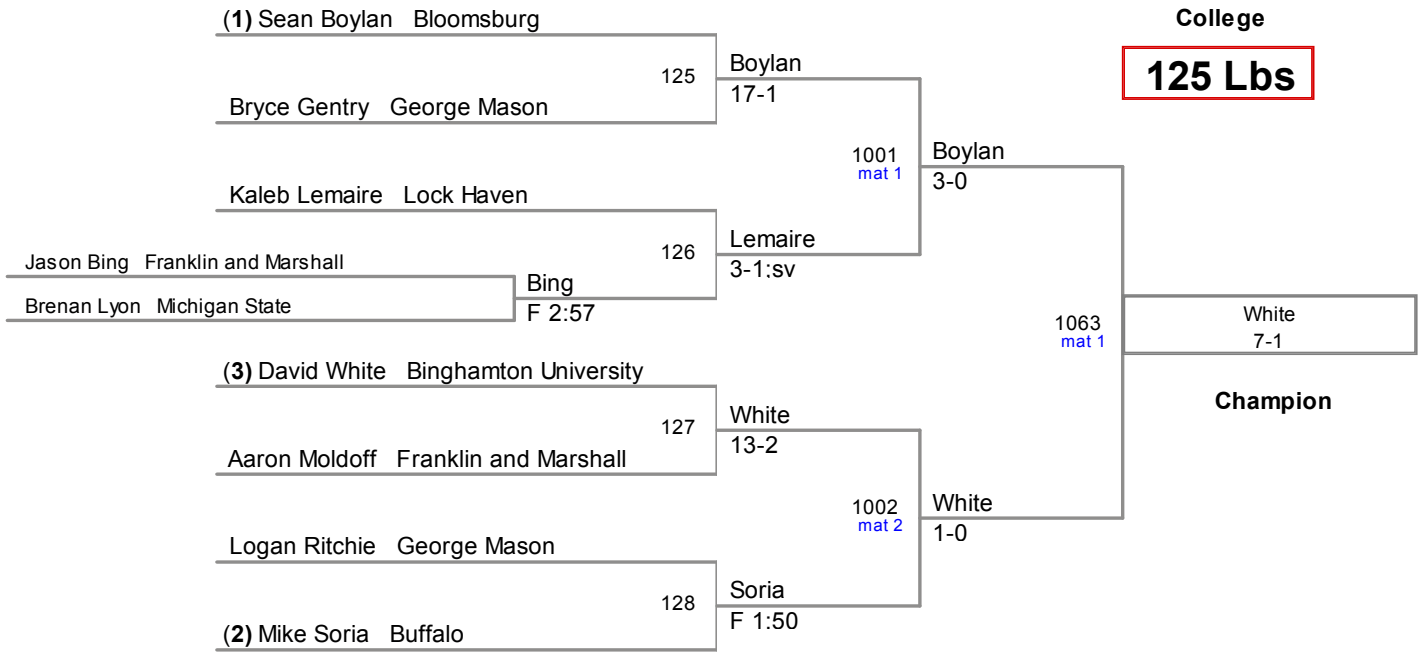

2013 Cradle Gear Invitation
College

125 Lbs

2013 Cradle Gear Invitation
College

141 Lbs

2013 Cradle Gear Invitation
College

149 Lbs

2013 Cradle Gear Invitation
College

157 Lbs