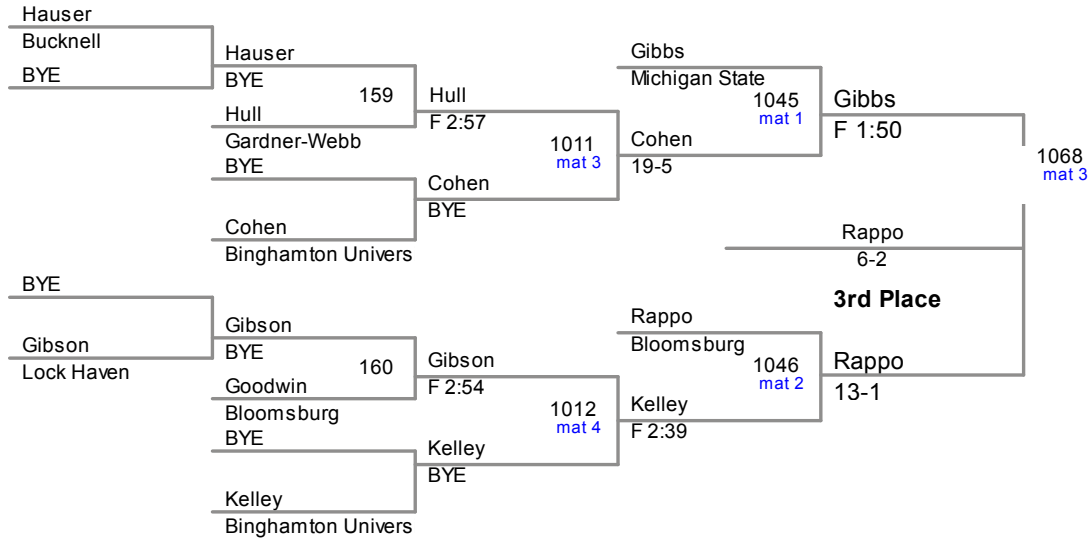

2013 Cradle Gear Invitation
College

125 Lbs

2013 Cradle Gear Invitation
College

141 Lbs

2013 Cradle Gear Invitation
College

149 Lbs

2013 Cradle Gear Invitation
College

157 Lbs

2013 Cradle Gear Invitation
College

165 Lbs

2013 Cradle Gear Invitation
College

184 Lbs

2013 Cradle Gear Invitation
College

197 Lbs

2013 Cradle Gear Invitation
College

285 Lbs