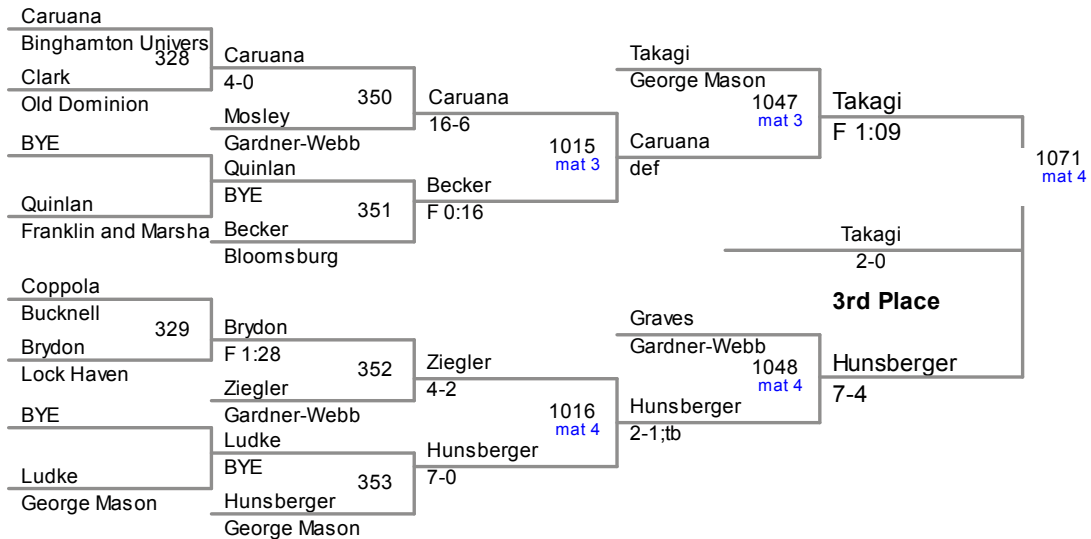

2013 Cradle Gear Invitation
College

125 Lbs

2013 Cradle Gear Invitation
College

141 Lbs

2013 Cradle Gear Invitation
College

149 Lbs

2013 Cradle Gear Invitation
College

157 Lbs

2013 Cradle Gear Invitation
College

165 Lbs

2013 Cradle Gear Invitation
College

184 Lbs

2013 Cradle Gear Invitation
College

197 Lbs

2013 Cradle Gear Invitation
College

285 Lbs