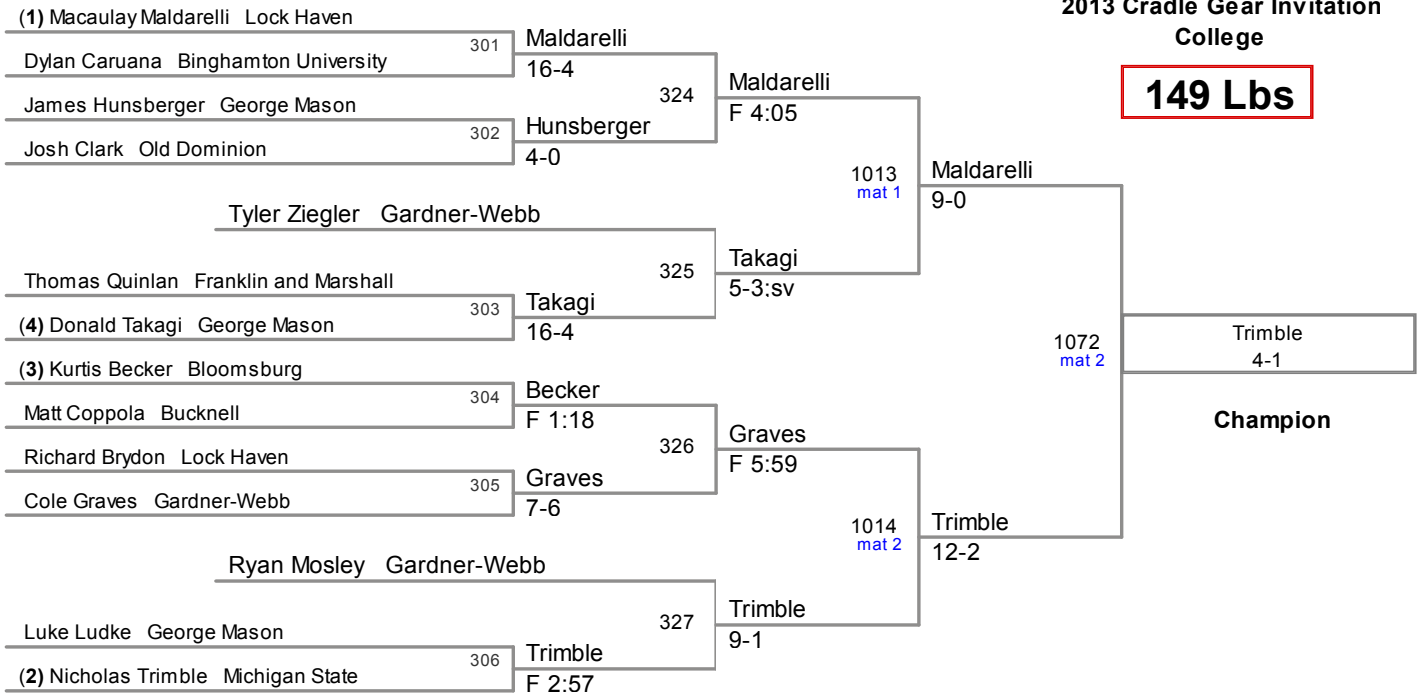

2013 Cradle Gear Invitation
College

125 Lbs

2013 Cradle Gear Invitation
College

141 Lbs

2013 Cradle Gear Invitation
College

149 Lbs

2013 Cradle Gear Invitation
College

157 Lbs