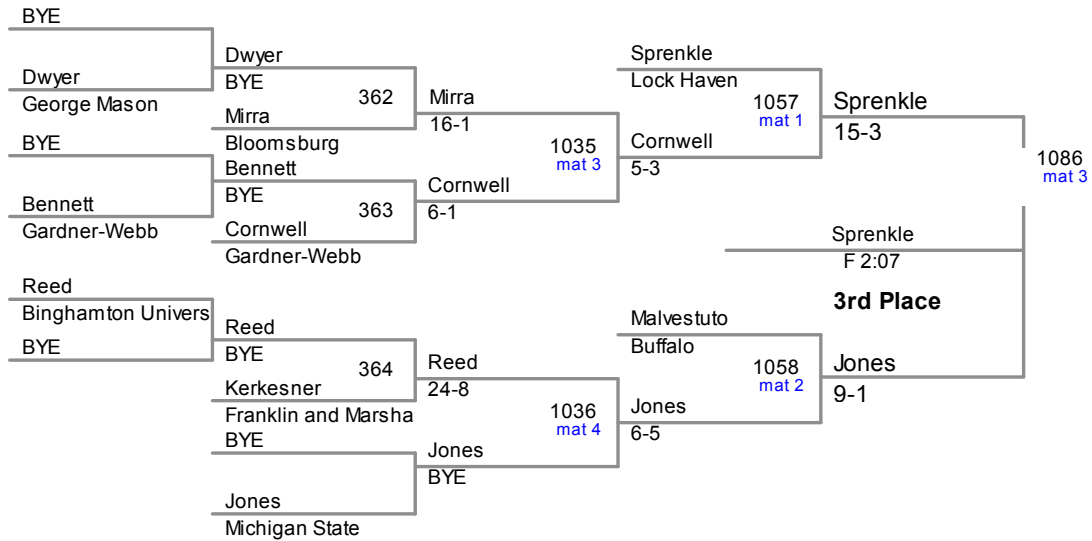

2013 Cradle Gear Invitation
College

165 Lbs

2013 Cradle Gear Invitation
College

184 Lbs

2013 Cradle Gear Invitation
College

197 Lbs

2013 Cradle Gear Invitation
College

285 Lbs