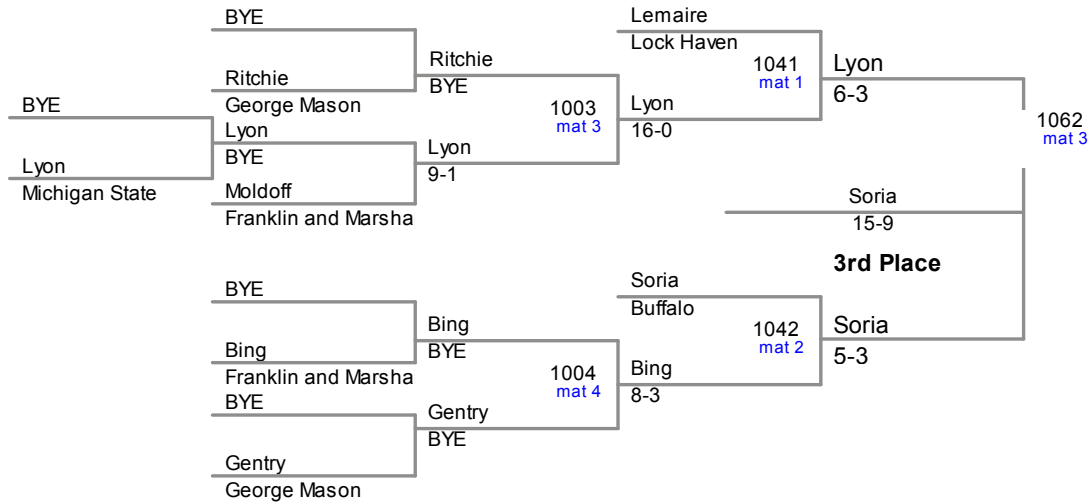

2013 Cradle Gear Invitation
College

125 Lbs

2013 Cradle Gear Invitation
College

141 Lbs

2013 Cradle Gear Invitation
College

149 Lbs

2013 Cradle Gear Invitation
College

157 Lbs

2013 Cradle Gear Invitation
College

165 Lbs

2013 Cradle Gear Invitation
College

184 Lbs

2013 Cradle Gear Invitation
College

197 Lbs

2013 Cradle Gear Invitation
College

285 Lbs