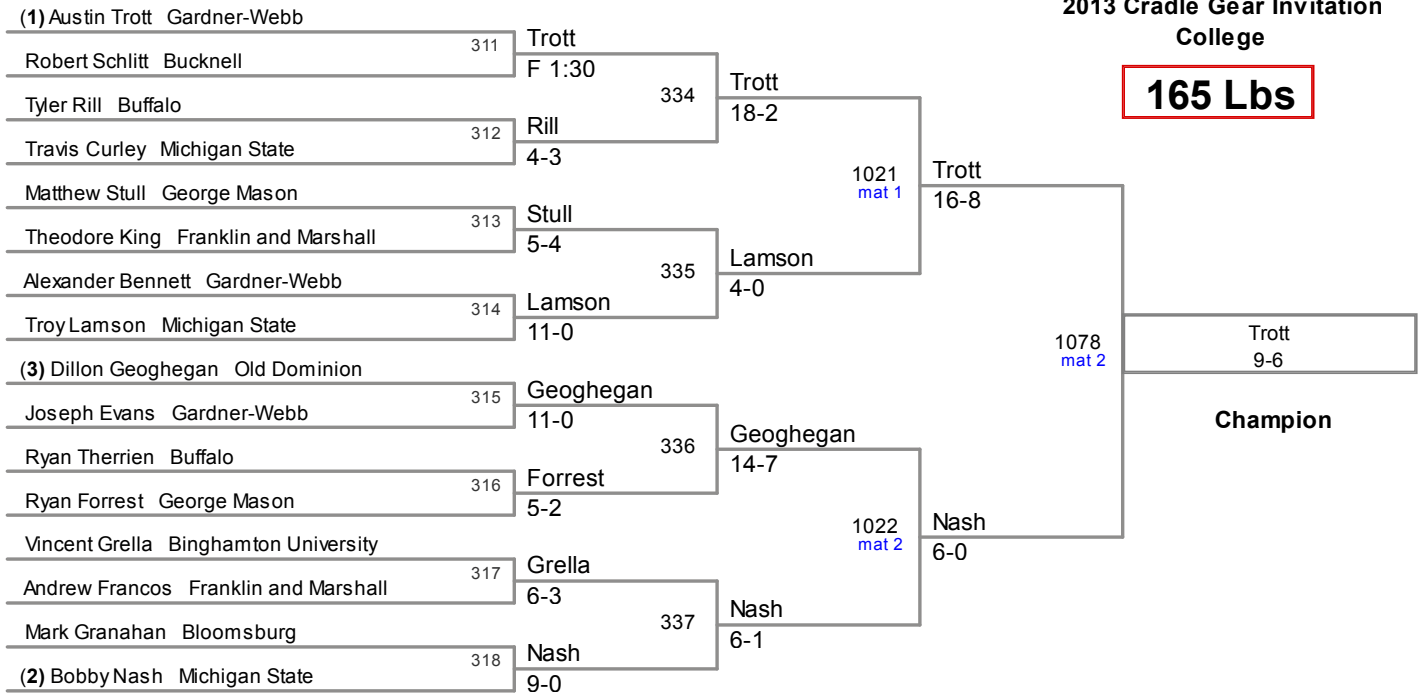

2013 Cradle Gear Invitation
College

165 Lbs