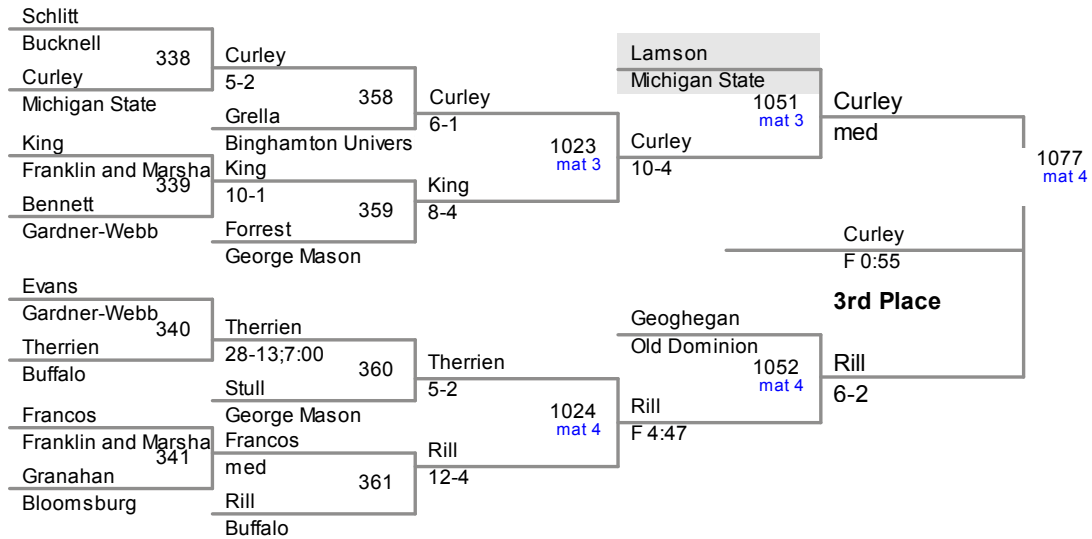

2013 Cradle Gear Invitation
College

125 Lbs

2013 Cradle Gear Invitation
College

141 Lbs

2013 Cradle Gear Invitation
College

149 Lbs

2013 Cradle Gear Invitation
College

157 Lbs

2013 Cradle Gear Invitation
College

165 Lbs

2013 Cradle Gear Invitation
College

184 Lbs

2013 Cradle Gear Invitation
College

197 Lbs

2013 Cradle Gear Invitation
College

285 Lbs