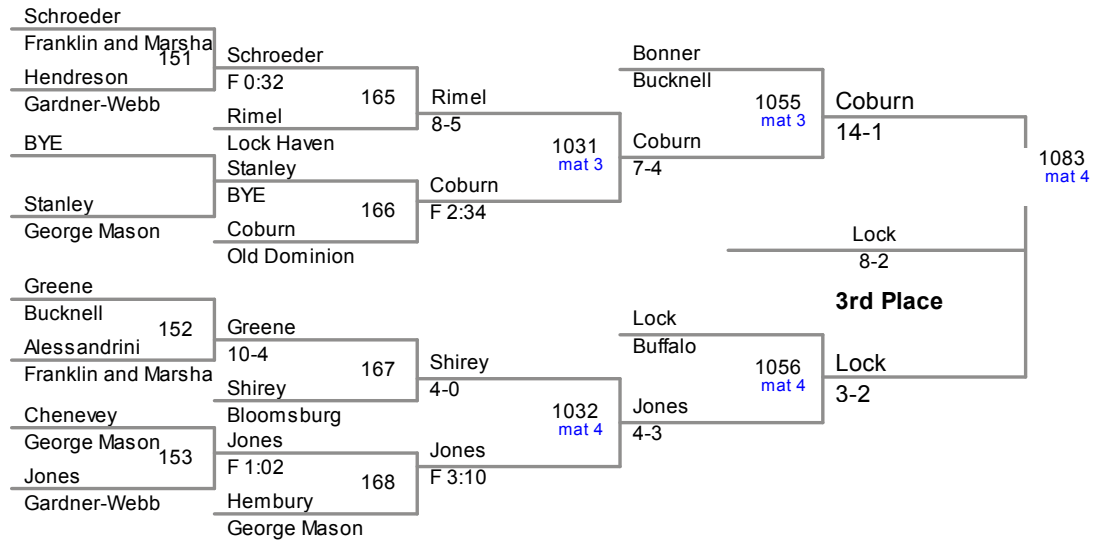

2013 Cradle Gear Invitation
College

125 Lbs

2013 Cradle Gear Invitation
College

141 Lbs

2013 Cradle Gear Invitation
College

149 Lbs

2013 Cradle Gear Invitation
College

157 Lbs

2013 Cradle Gear Invitation
College

165 Lbs

2013 Cradle Gear Invitation
College

184 Lbs

2013 Cradle Gear Invitation
College

197 Lbs

2013 Cradle Gear Invitation
College

285 Lbs