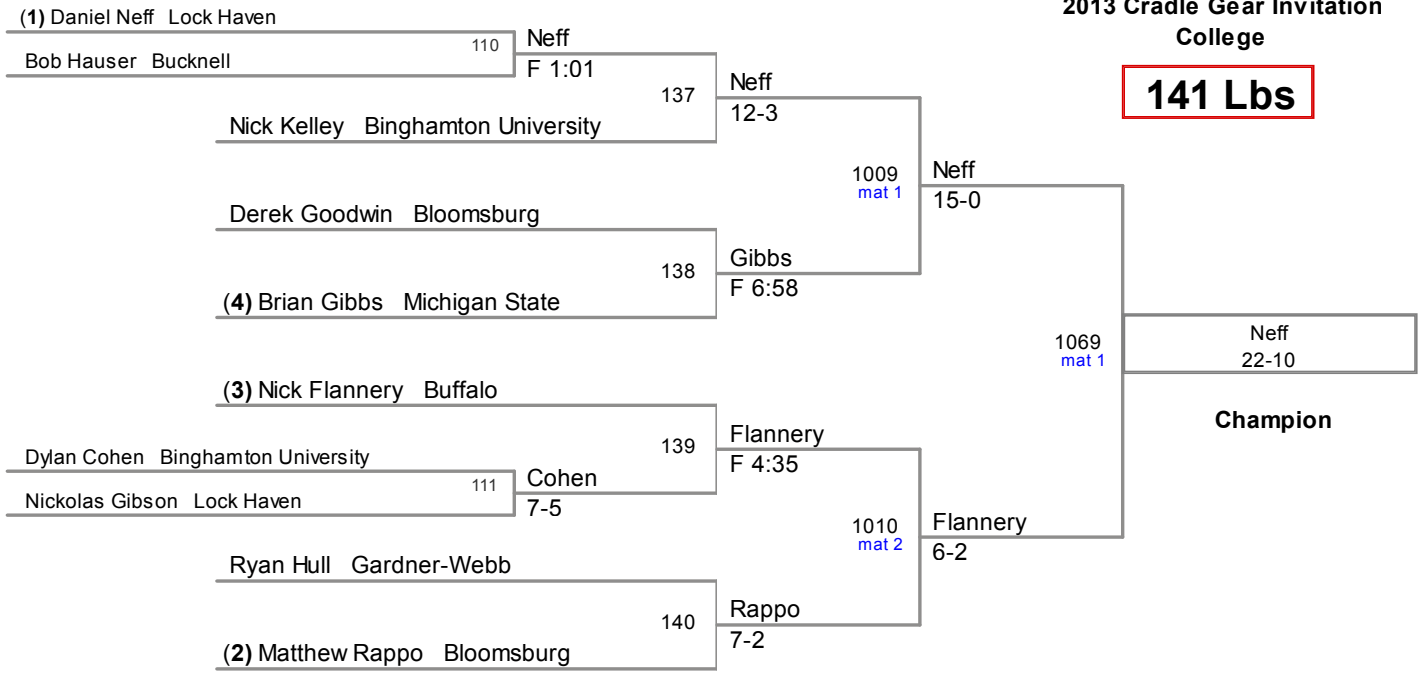

2013 Cradle Gear Invitation
College

125 Lbs

2013 Cradle Gear Invitation
College

141 Lbs

2013 Cradle Gear Invitation
College

149 Lbs

2013 Cradle Gear Invitation
College

157 Lbs

2013 Cradle Gear Invitation
College

165 Lbs

2013 Cradle Gear Invitation
College

184 Lbs

2013 Cradle Gear Invitation
College

197 Lbs

2013 Cradle Gear Invitation
College

285 Lbs