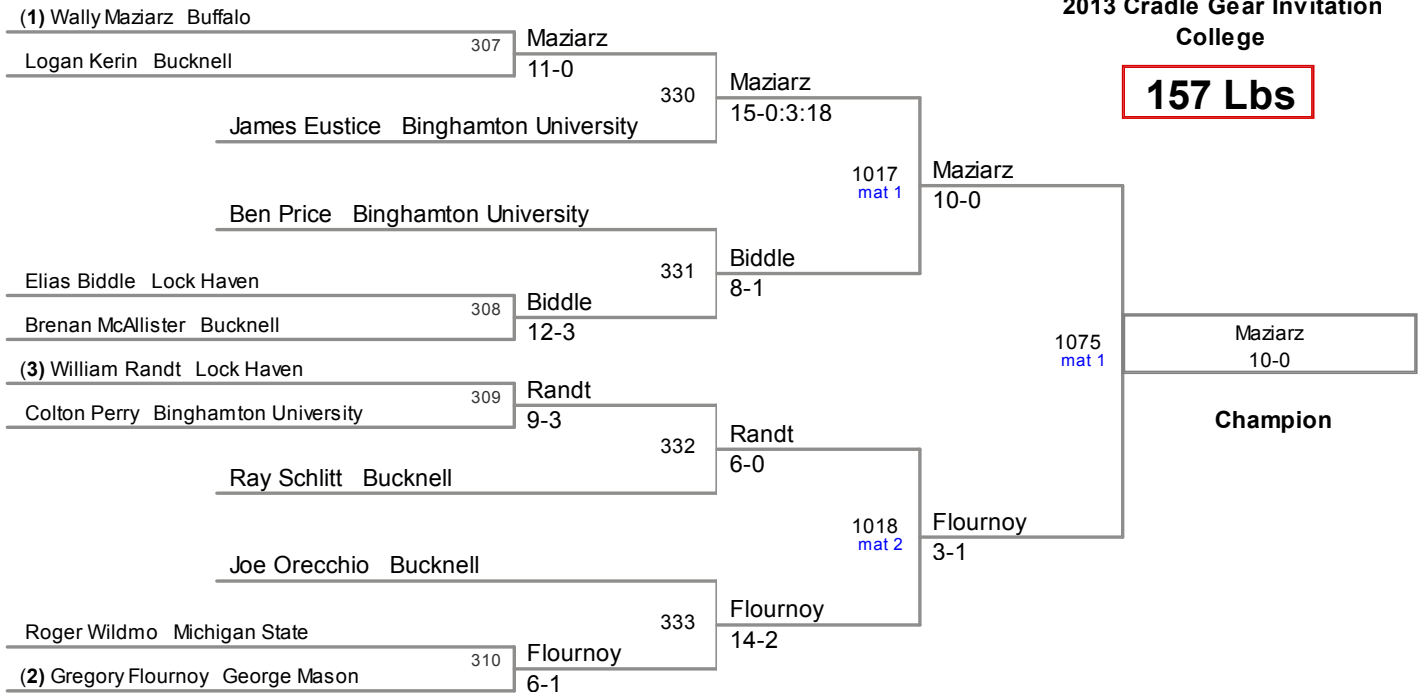

2013 Cradle Gear Invitation
College

125 Lbs

2013 Cradle Gear Invitation
College

141 Lbs

2013 Cradle Gear Invitation
College

149 Lbs

2013 Cradle Gear Invitation
College

157 Lbs