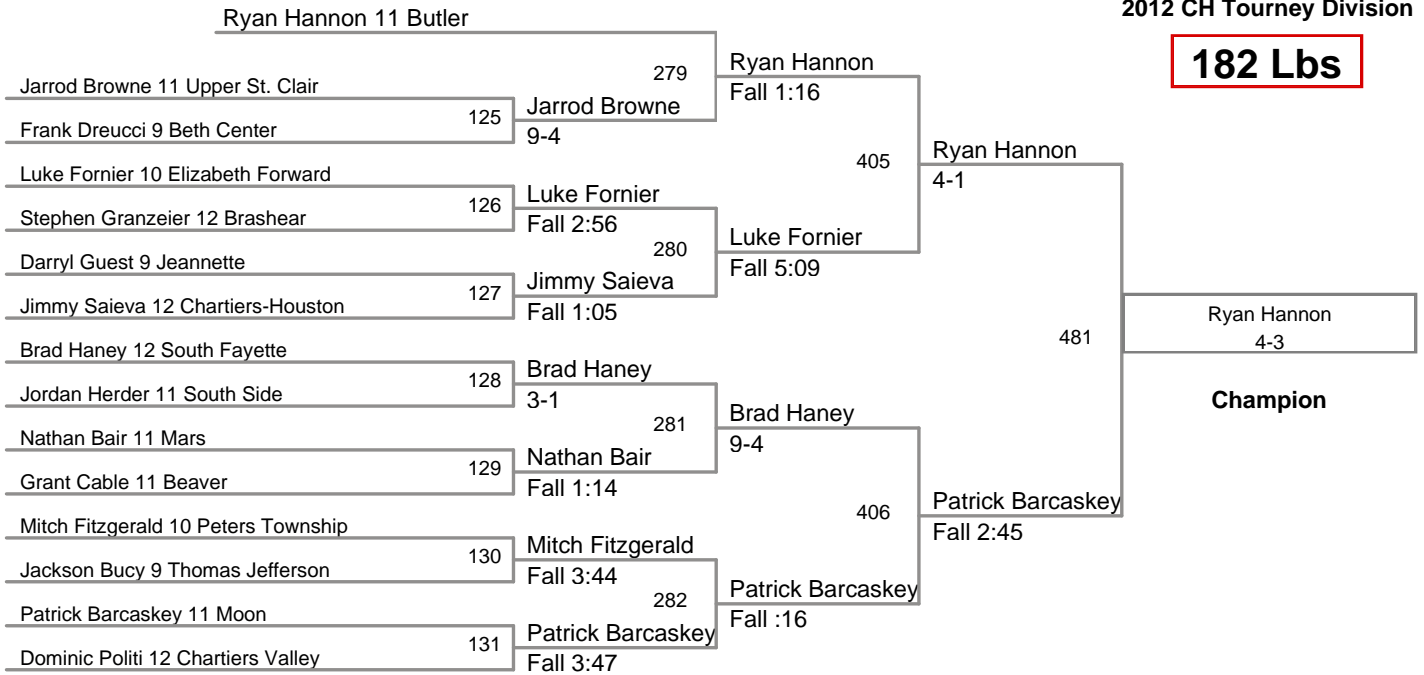

160 Lbs

170 Lbs

2012 CH Tourney
2012 CH Tourney Division

182 Lbs

195 Lbs

Mike Roper
Chartiers Vallev

Derek Allen
Avella

Derek Allen
Default
Avella
5th Place