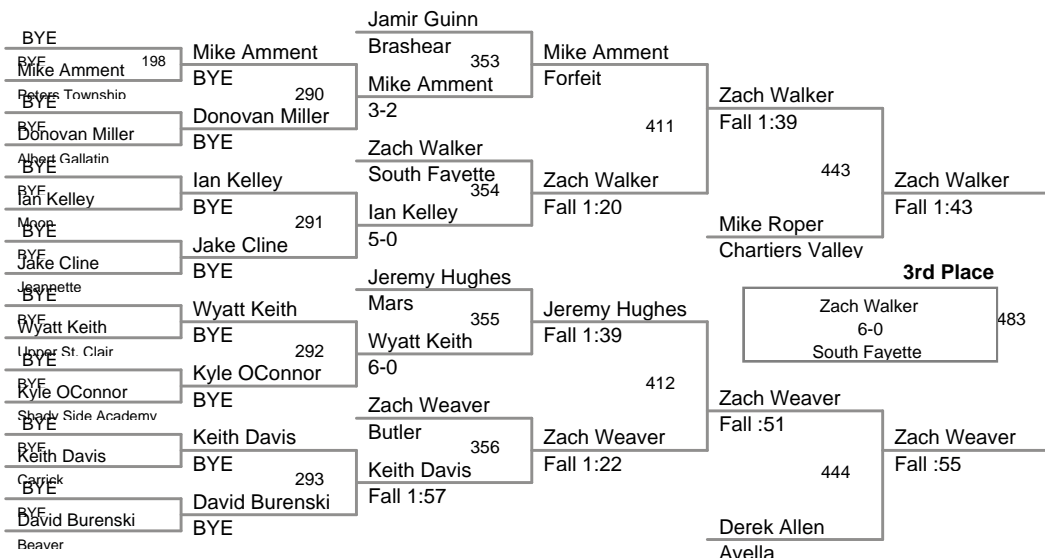

160 Lbs

170 Lbs

2012 CH Tourney
2012 CH Tourney Division

182 Lbs

195 Lbs

Mike Roper
Chartiers Vallev

Derek Allen
Avella

Derek Allen
Default
Avella
5th Place