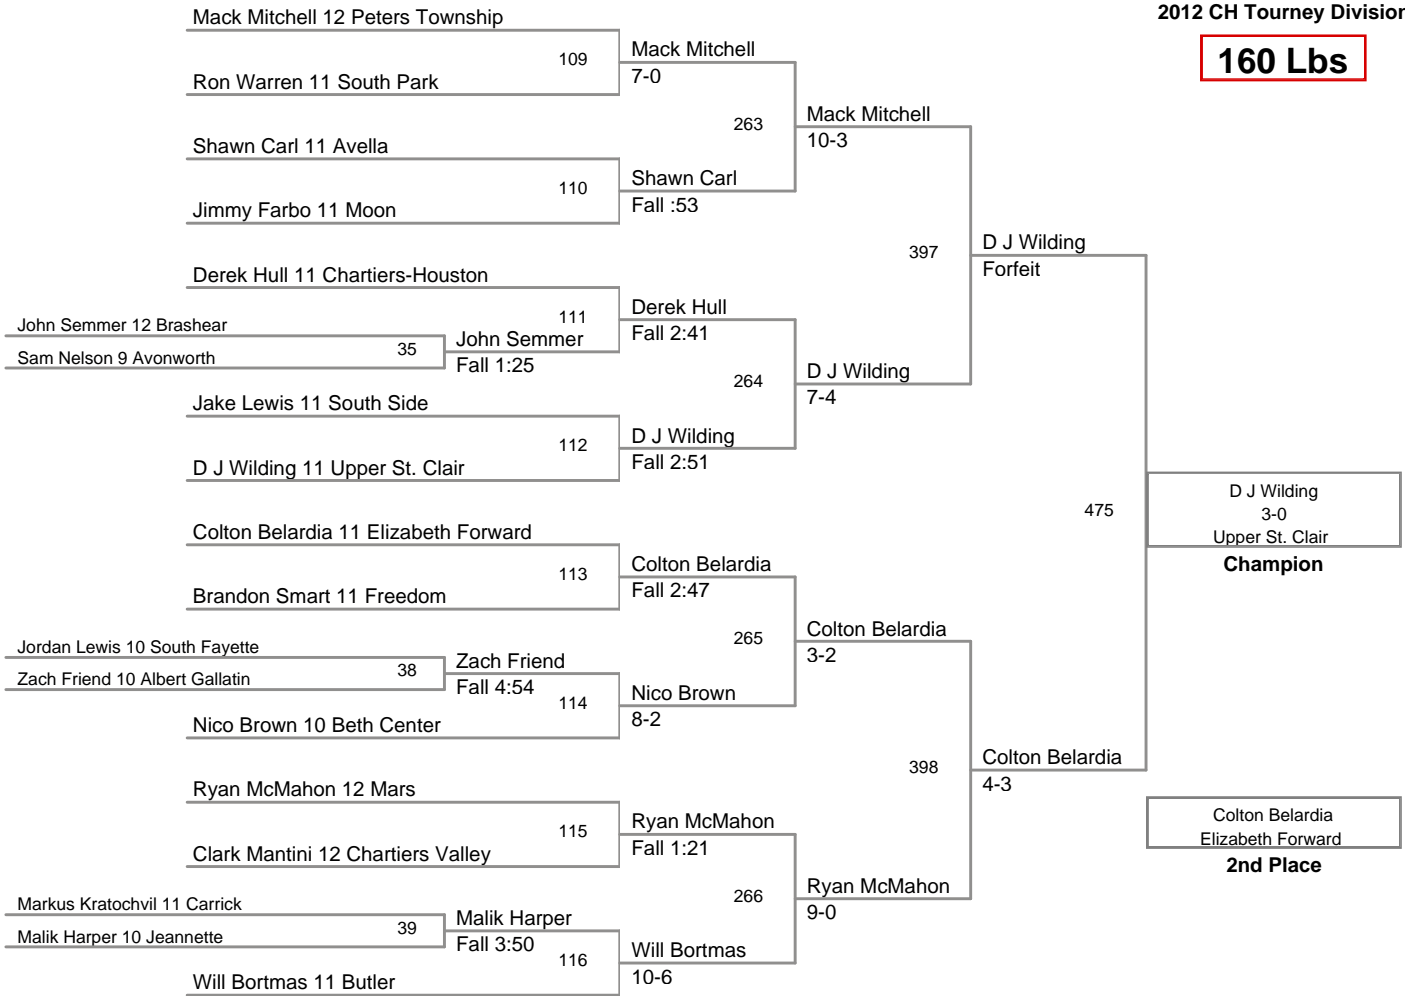

2012 CH Tourney
2012 CH Tourney Division

160 Lbs