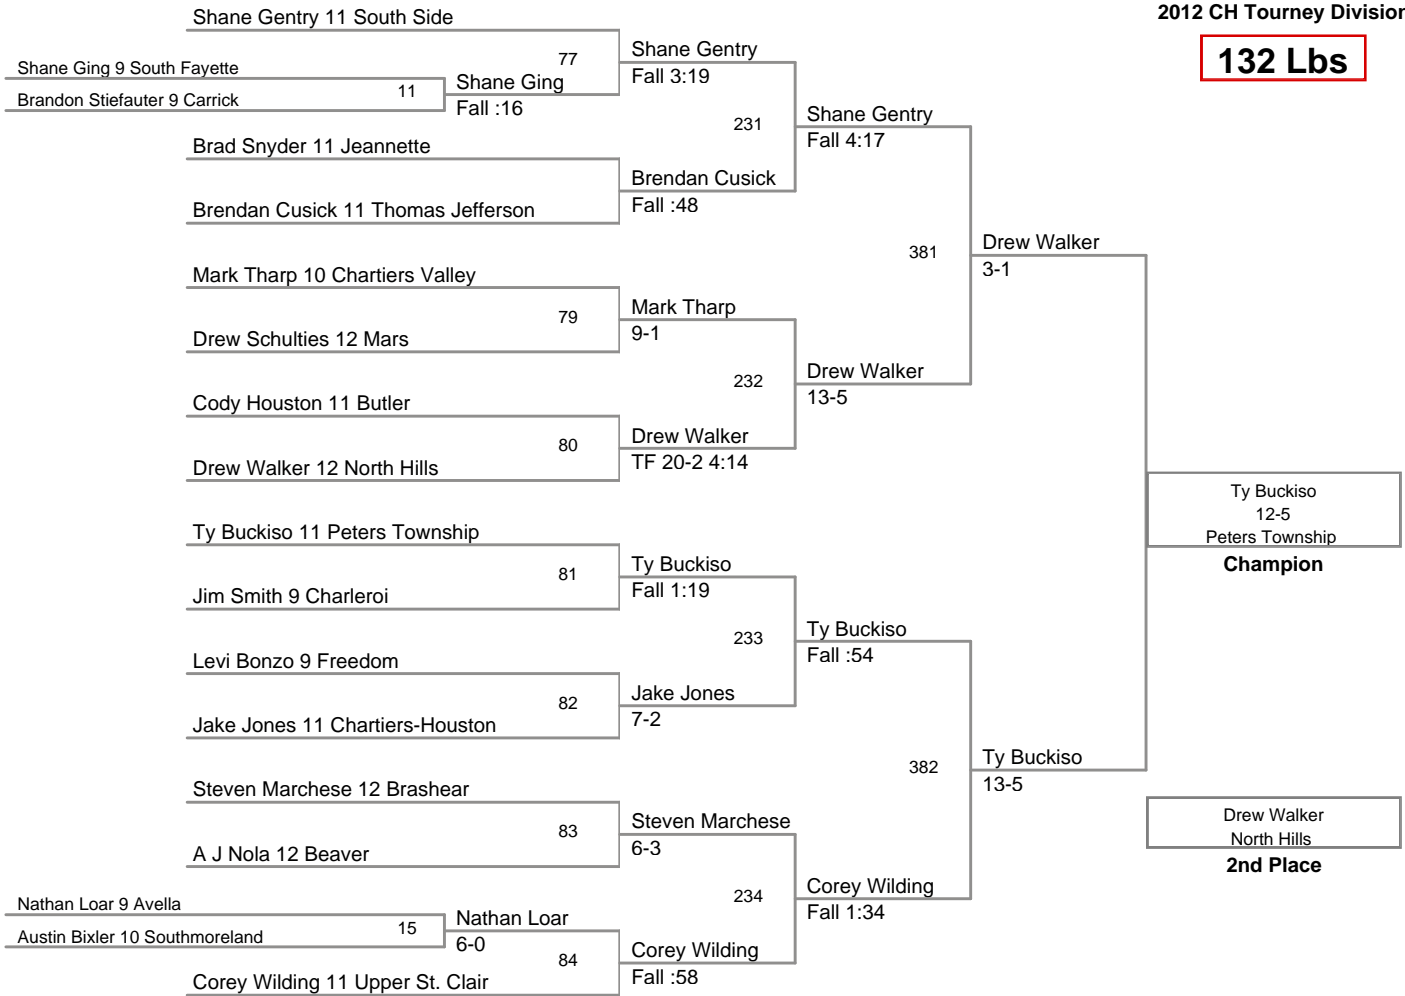

106 Lbs

Austin Griffiths 10 Southmoreland

Champion

2012 CH Tourney
2012 CH Tourney Division

113 Lbs

120 Lbs

126 Lbs

132 Lbs