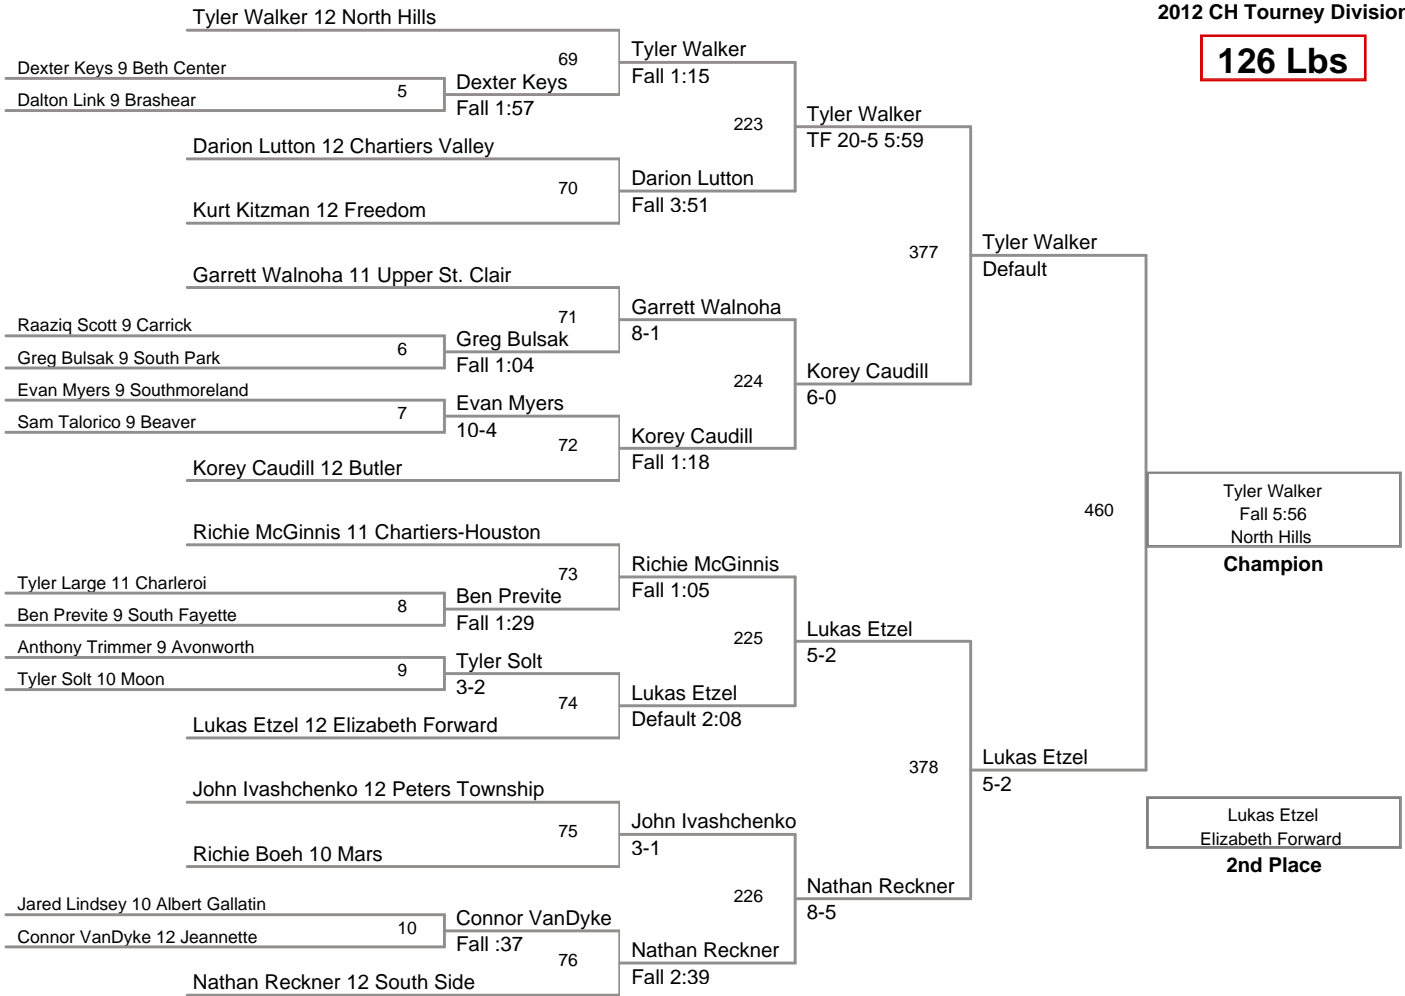

106 Lbs

Austin Griffiths 10 Southmoreland

Champion

2012 CH Tourney
2012 CH Tourney Division

113 Lbs

120 Lbs

126 Lbs

132 Lbs