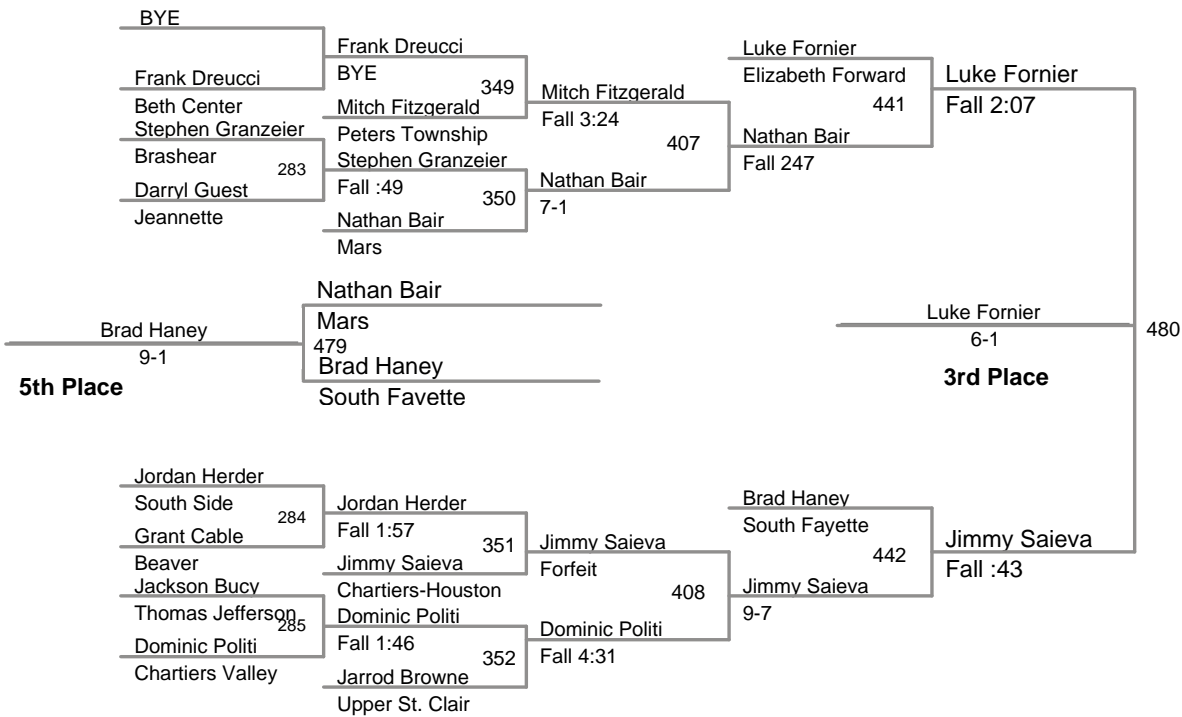

160 Lbs

170 Lbs

2012 CH Tourney
2012 CH Tourney Division

182 Lbs

195 Lbs

Mike Roper
Chartiers Vallev

Derek Allen
Avella

Derek Allen
Default
Avella
5th Place