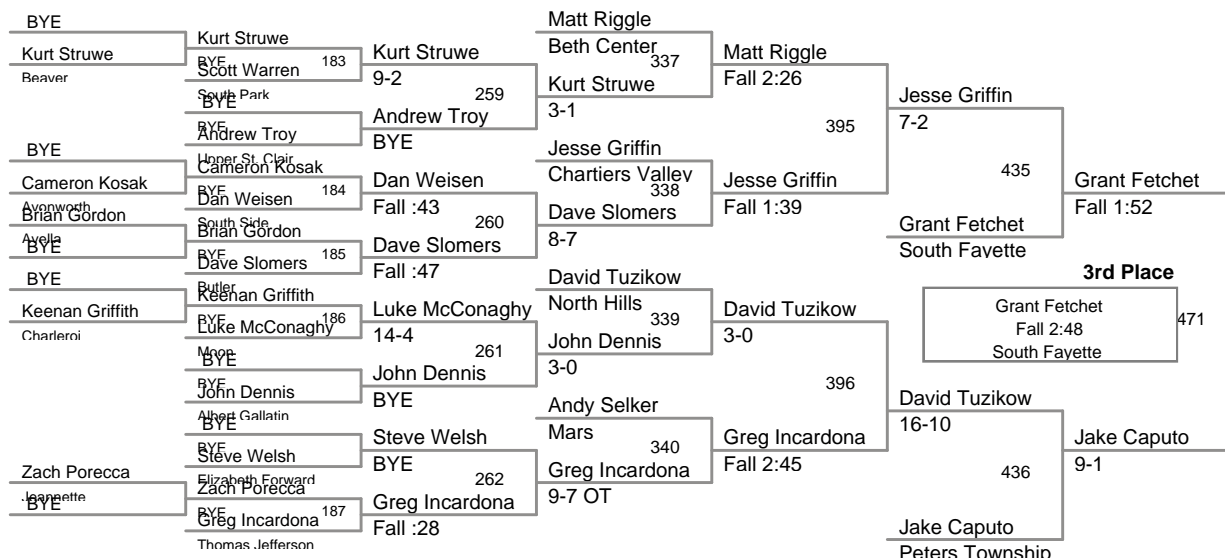

Mark Tharp Chartiers Valley 461
Cody Houston Butler 5th Place
Mark Tharp Chartiers Valley 6th Place
Corey Wilding Upper St. Clair 4th Place

138 Lbs

145 Lbs

152 Lbs

2012 CH Tourney
2012 CH Tourney Division