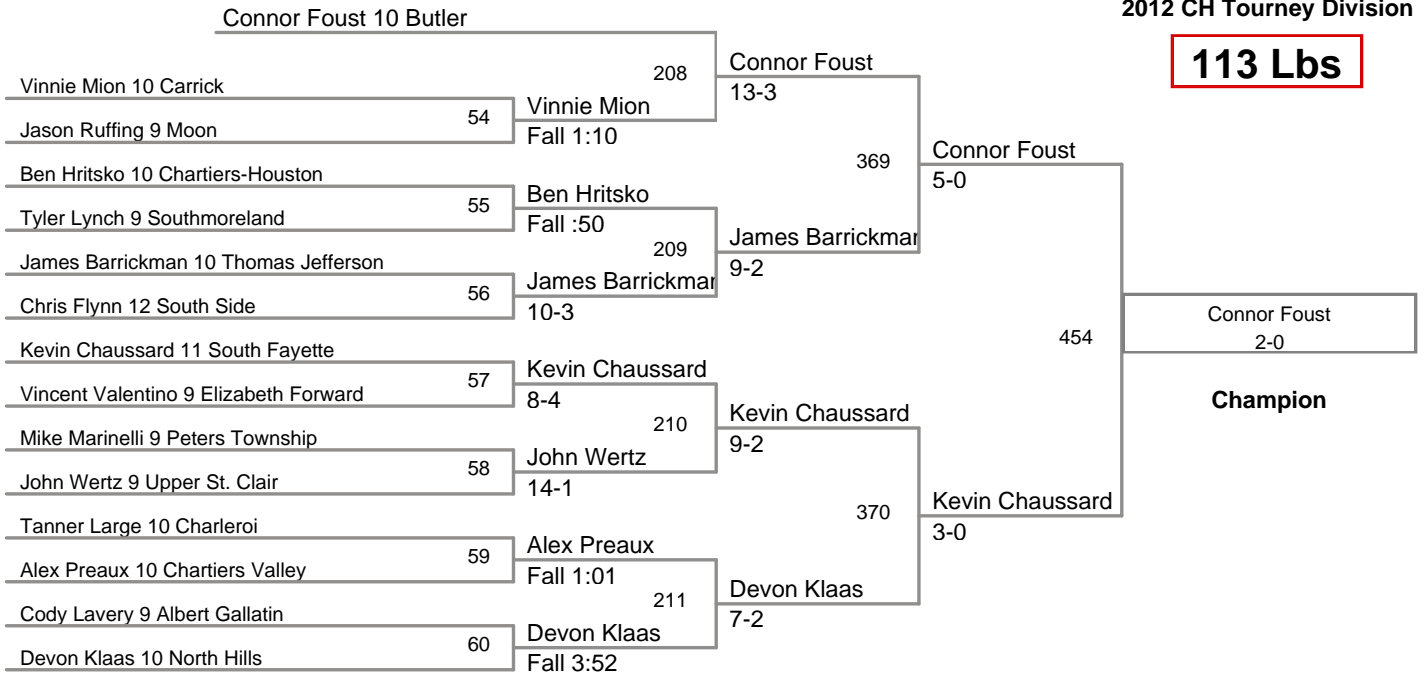

106 Lbs

Austin Griffiths 10 Southmoreland

Champion

2012 CH Tourney
2012 CH Tourney Division

113 Lbs

120 Lbs

126 Lbs

132 Lbs