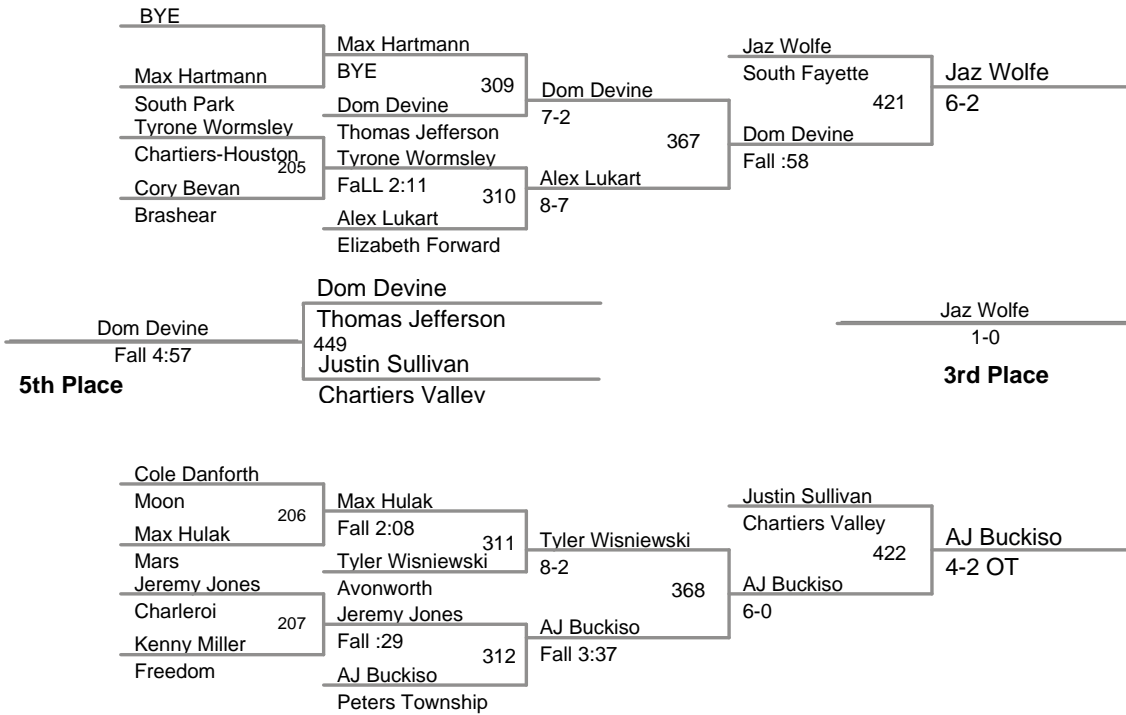

106 Lbs

Austin Griffiths 10 Southmoreland

Champion

2012 CH Tourney
2012 CH Tourney Division

113 Lbs

120 Lbs

126 Lbs

132 Lbs

Mark Tharp Chartiers Valley 461
Cody Houston Butler 5th Place
Mark Tharp Chartiers Valley 6th Place
Corey Wilding Upper St. Clair 4th Place

138 Lbs

145 Lbs

152 Lbs

2012 CH Tourney
2012 CH Tourney Division

160 Lbs

170 Lbs

2012 CH Tourney
2012 CH Tourney Division

182 Lbs

195 Lbs

Mike Roper
Chartiers Vallev

Derek Allen
Avella

Derek Allen
Default
Avella
5th Place