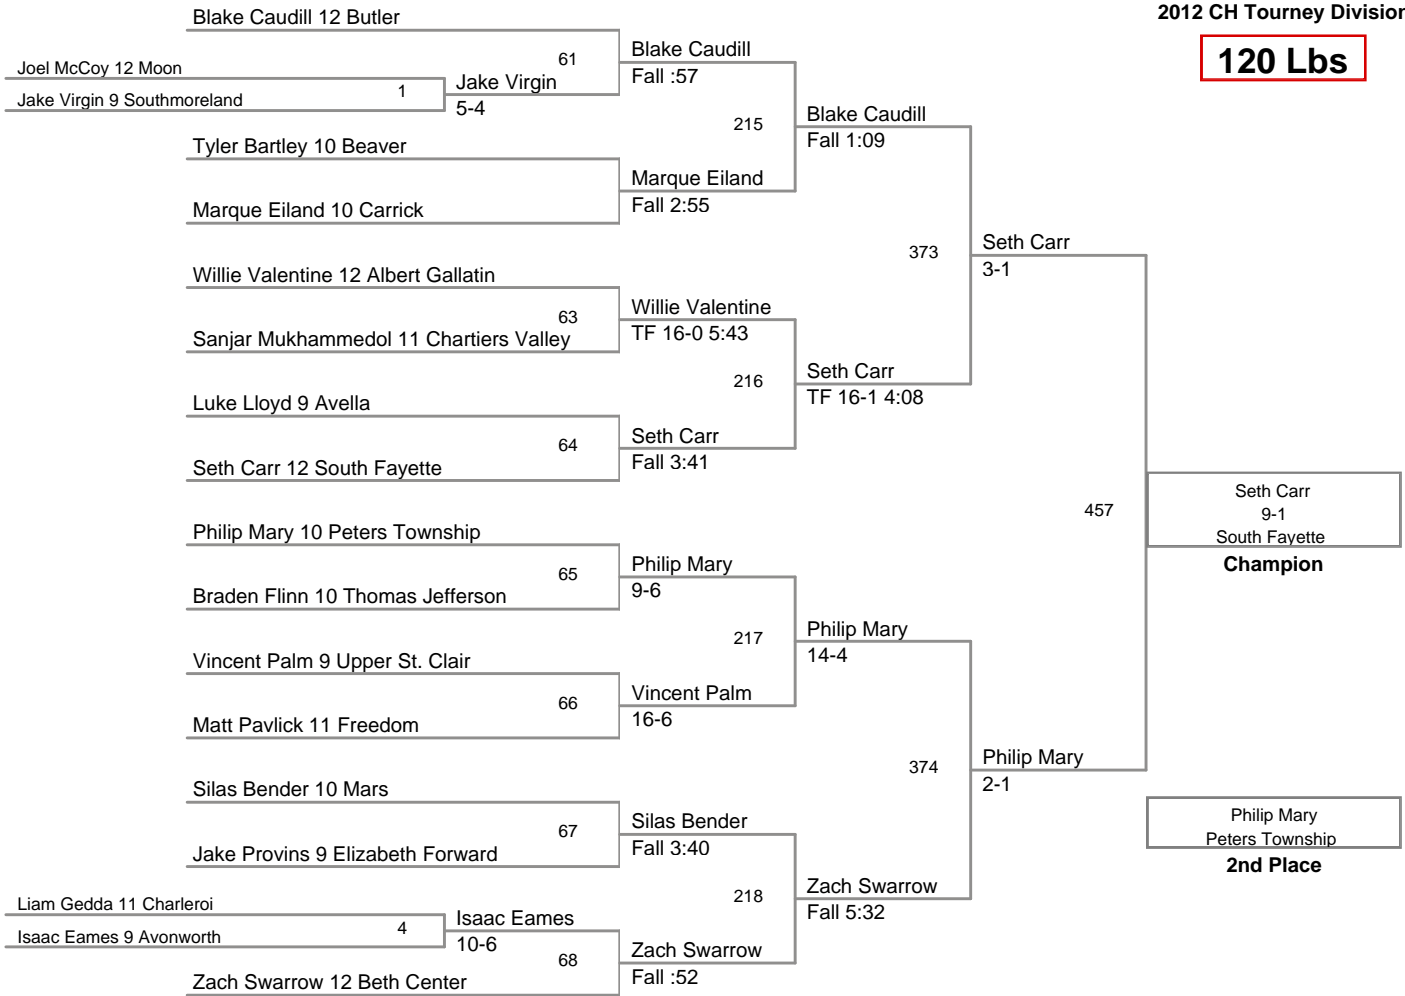

106 Lbs

Austin Griffiths 10 Southmoreland

Champion

2012 CH Tourney
2012 CH Tourney Division

113 Lbs

120 Lbs

126 Lbs

132 Lbs