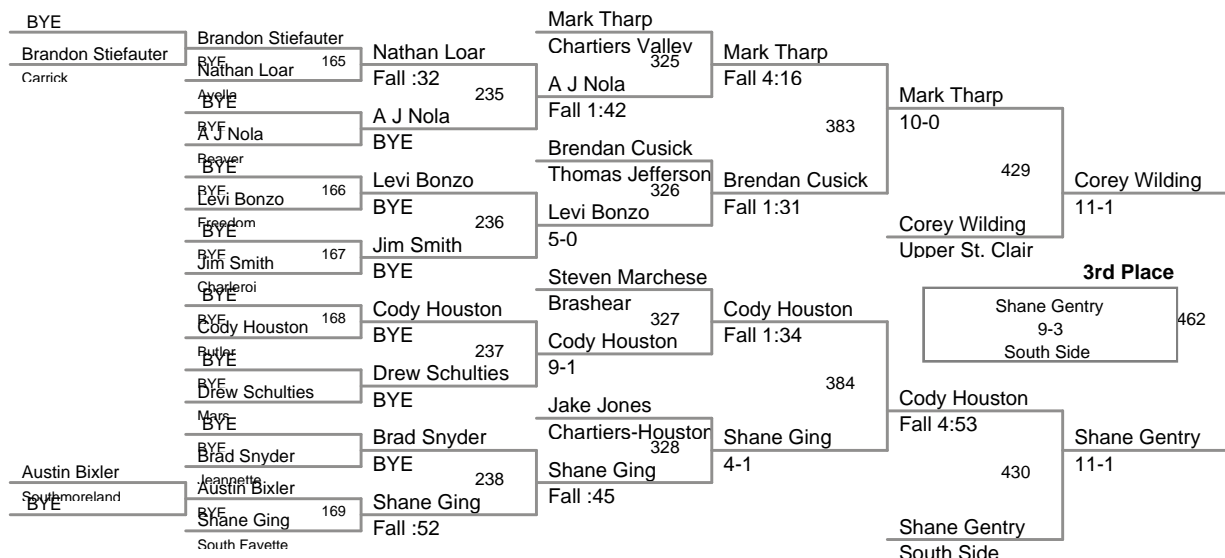

106 Lbs

Austin Griffiths 10 Southmoreland

Champion

2012 CH Tourney
2012 CH Tourney Division

113 Lbs

120 Lbs

126 Lbs

132 Lbs