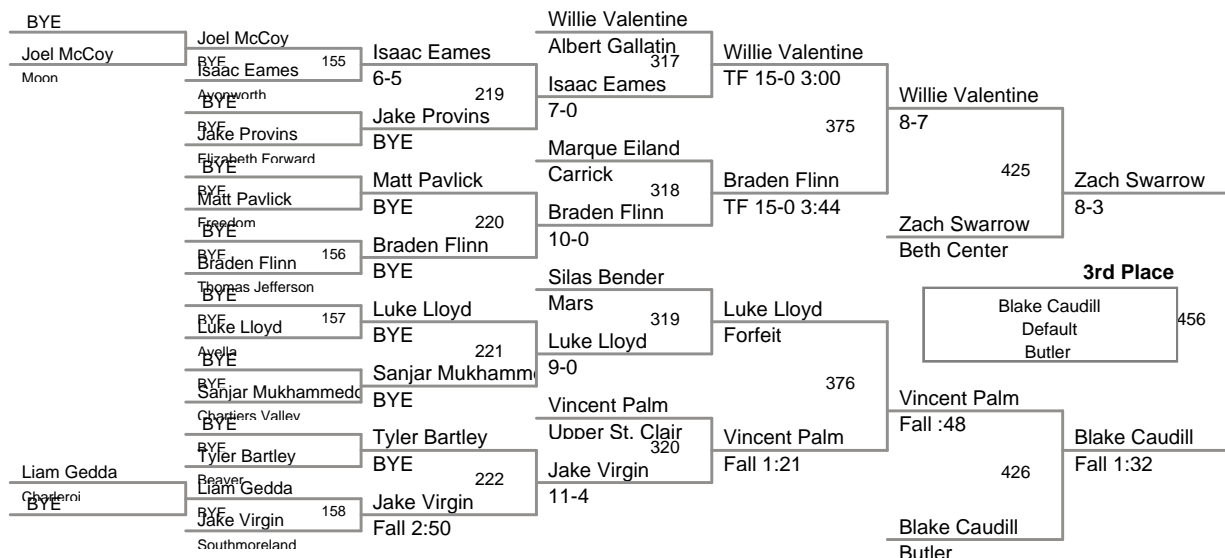

106 Lbs

Austin Griffiths 10 Southmoreland

Champion

2012 CH Tourney
2012 CH Tourney Division

113 Lbs

120 Lbs

126 Lbs

132 Lbs

Mark Tharp Chartiers Valley 461
Cody Houston Butler 5th Place
Mark Tharp Chartiers Valley 6th Place
Corey Wilding Upper St. Clair 4th Place

138 Lbs

145 Lbs

152 Lbs

2012 CH Tourney
2012 CH Tourney Division