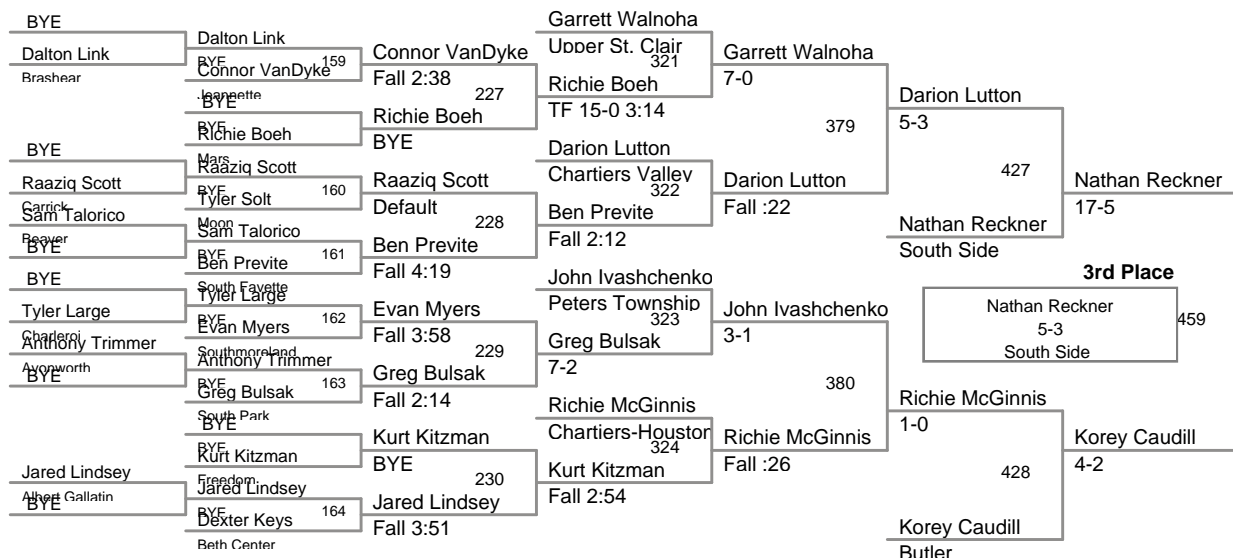

106 Lbs

Austin Griffiths 10 Southmoreland

Champion

2012 CH Tourney
2012 CH Tourney Division

113 Lbs

120 Lbs

126 Lbs

132 Lbs