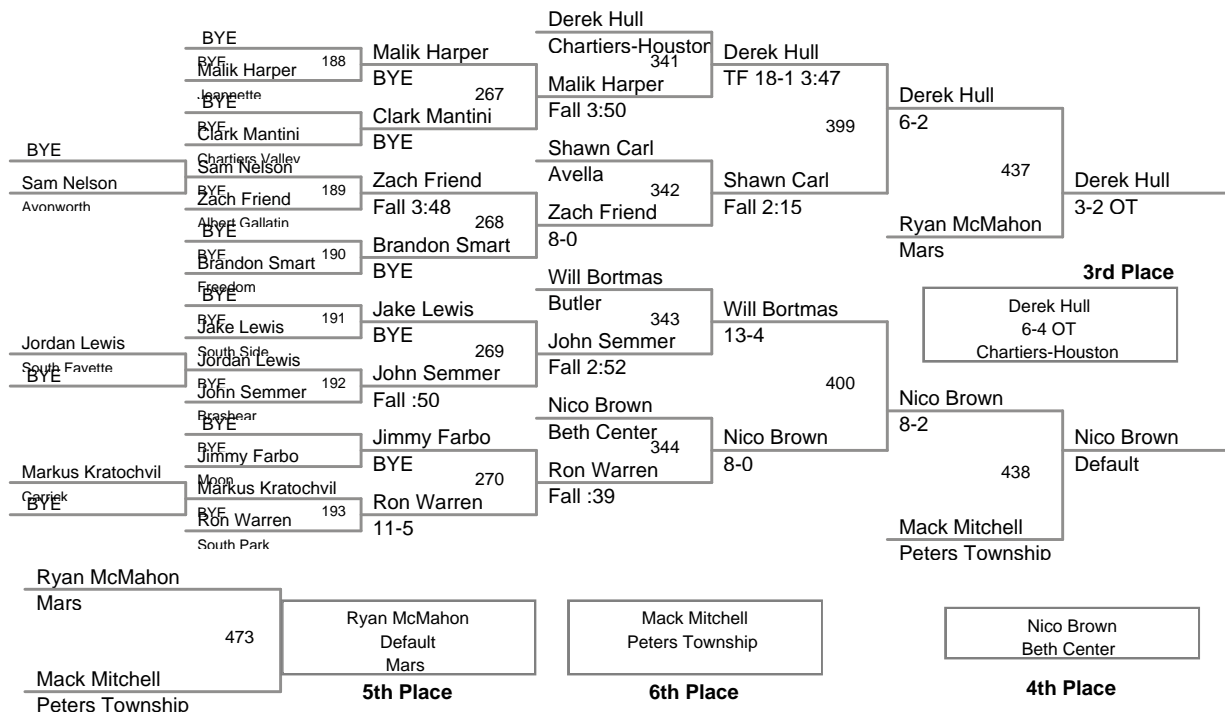

2012 CH Tourney
2012 CH Tourney Division

160 Lbs