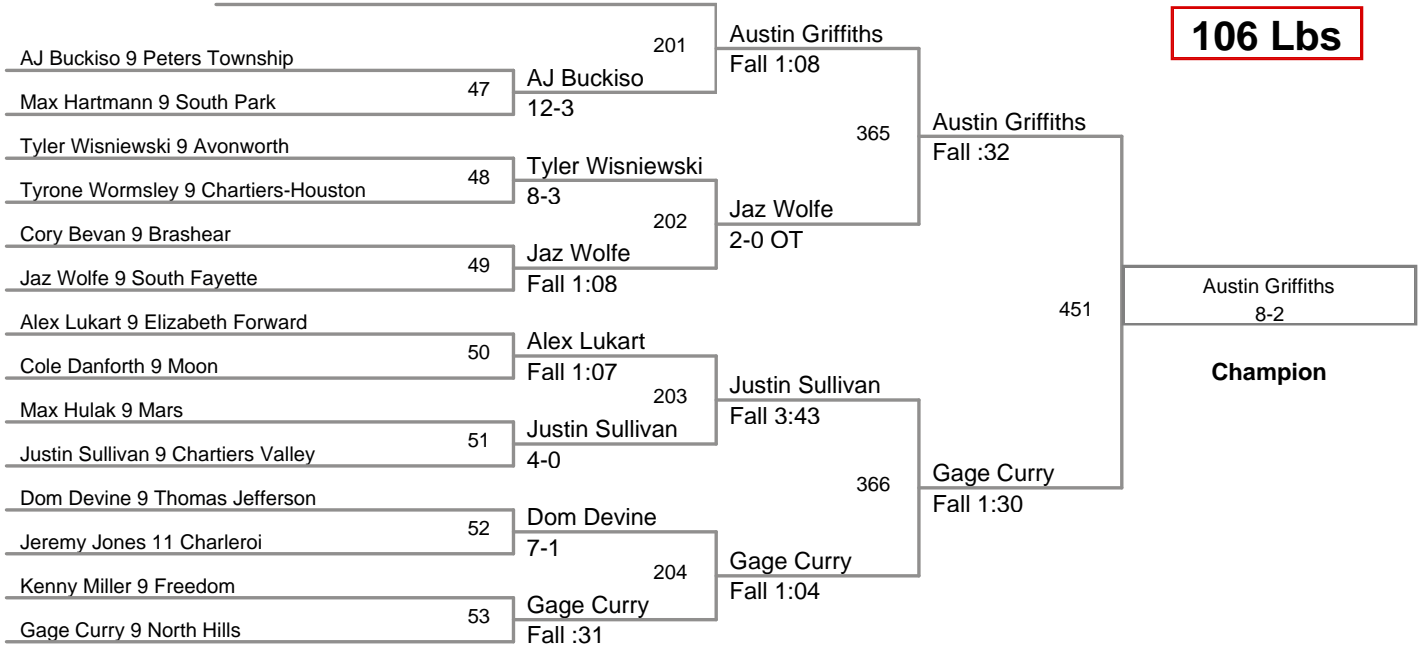

106 Lbs

Austin Griffiths 10 Southmoreland

Champion

2012 CH Tourney
2012 CH Tourney Division

113 Lbs

120 Lbs

126 Lbs

132 Lbs