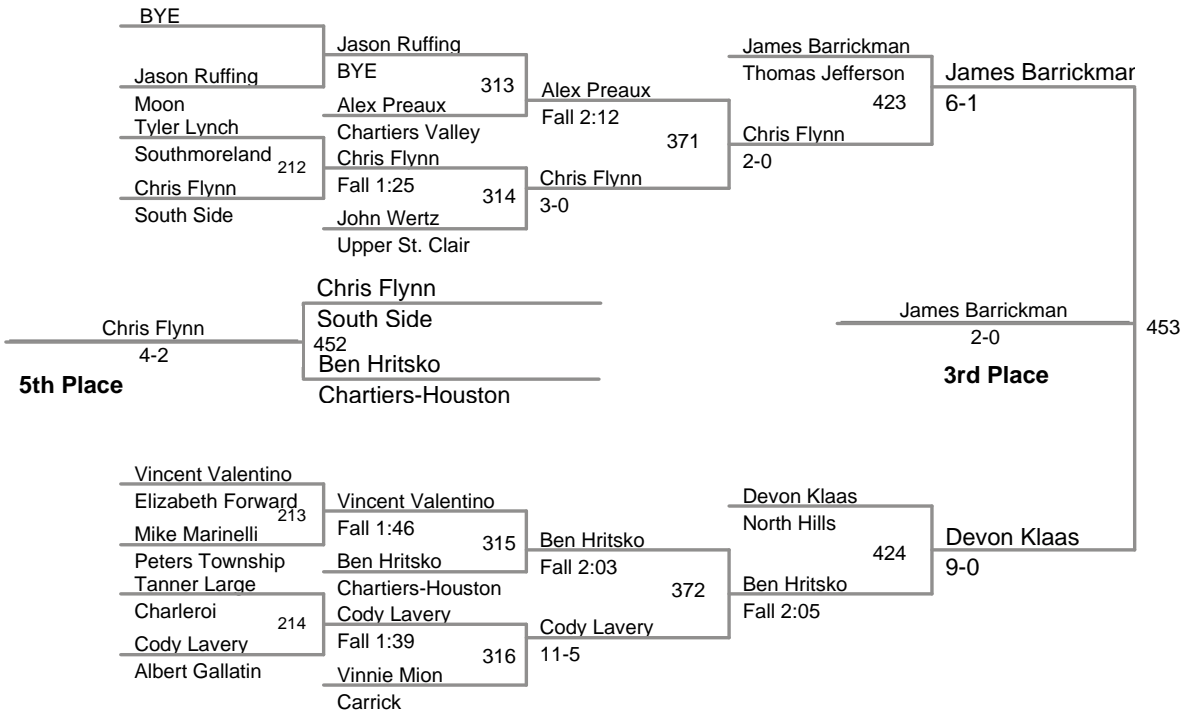

106 Lbs

Austin Griffiths 10 Southmoreland

Champion

2012 CH Tourney
2012 CH Tourney Division

113 Lbs

120 Lbs

126 Lbs

132 Lbs

Mark Tharp Chartiers Valley 461
Cody Houston Butler 5th Place
Mark Tharp Chartiers Valley 6th Place
Corey Wilding Upper St. Clair 4th Place

138 Lbs

145 Lbs

152 Lbs

2012 CH Tourney
2012 CH Tourney Division