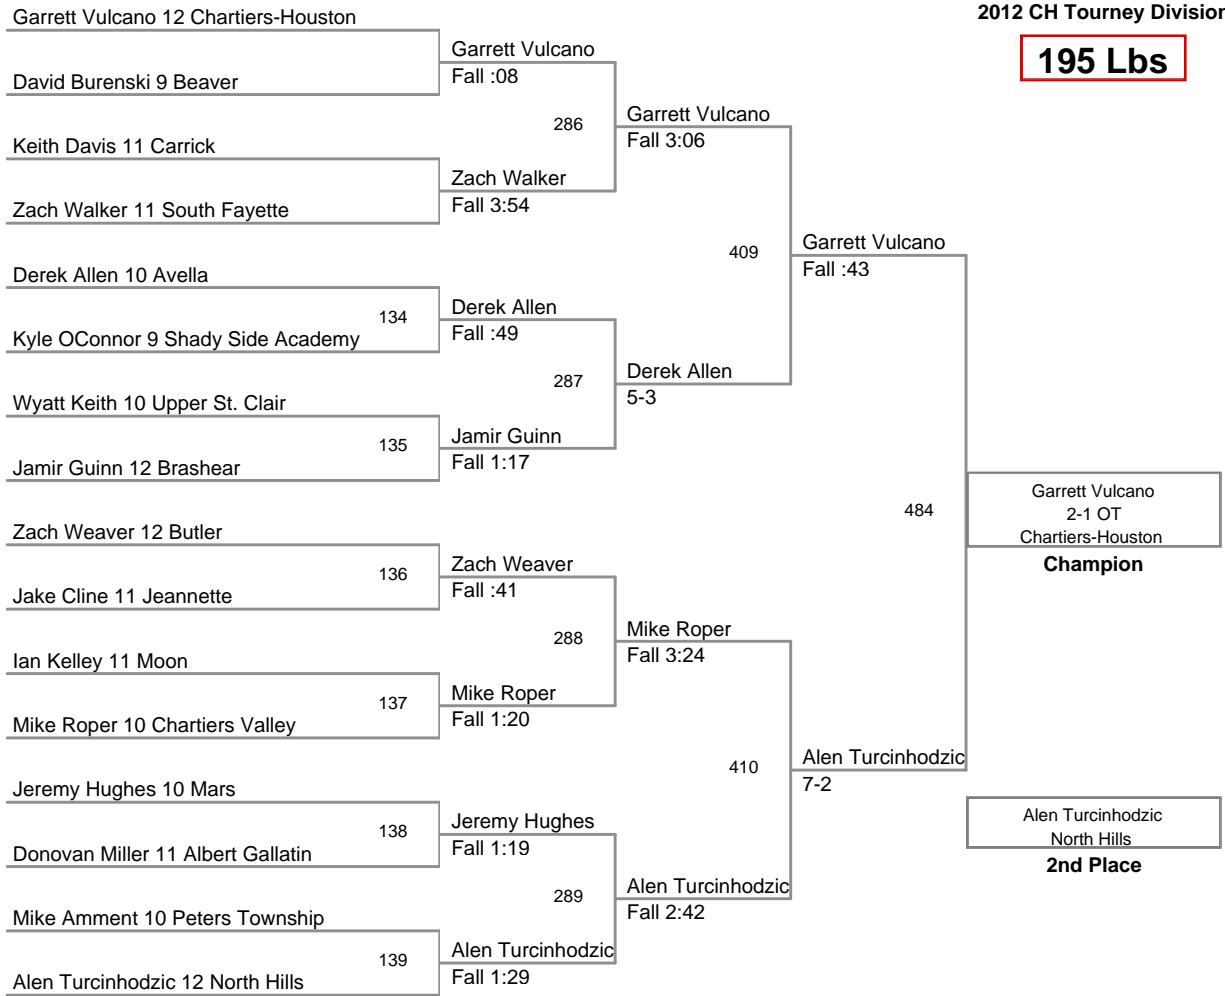

160 Lbs

170 Lbs

2012 CH Tourney
2012 CH Tourney Division

182 Lbs

195 Lbs

Mike Roper
Chartiers Vallev

Derek Allen
Avella

Derek Allen
Default
Avella
5th Place