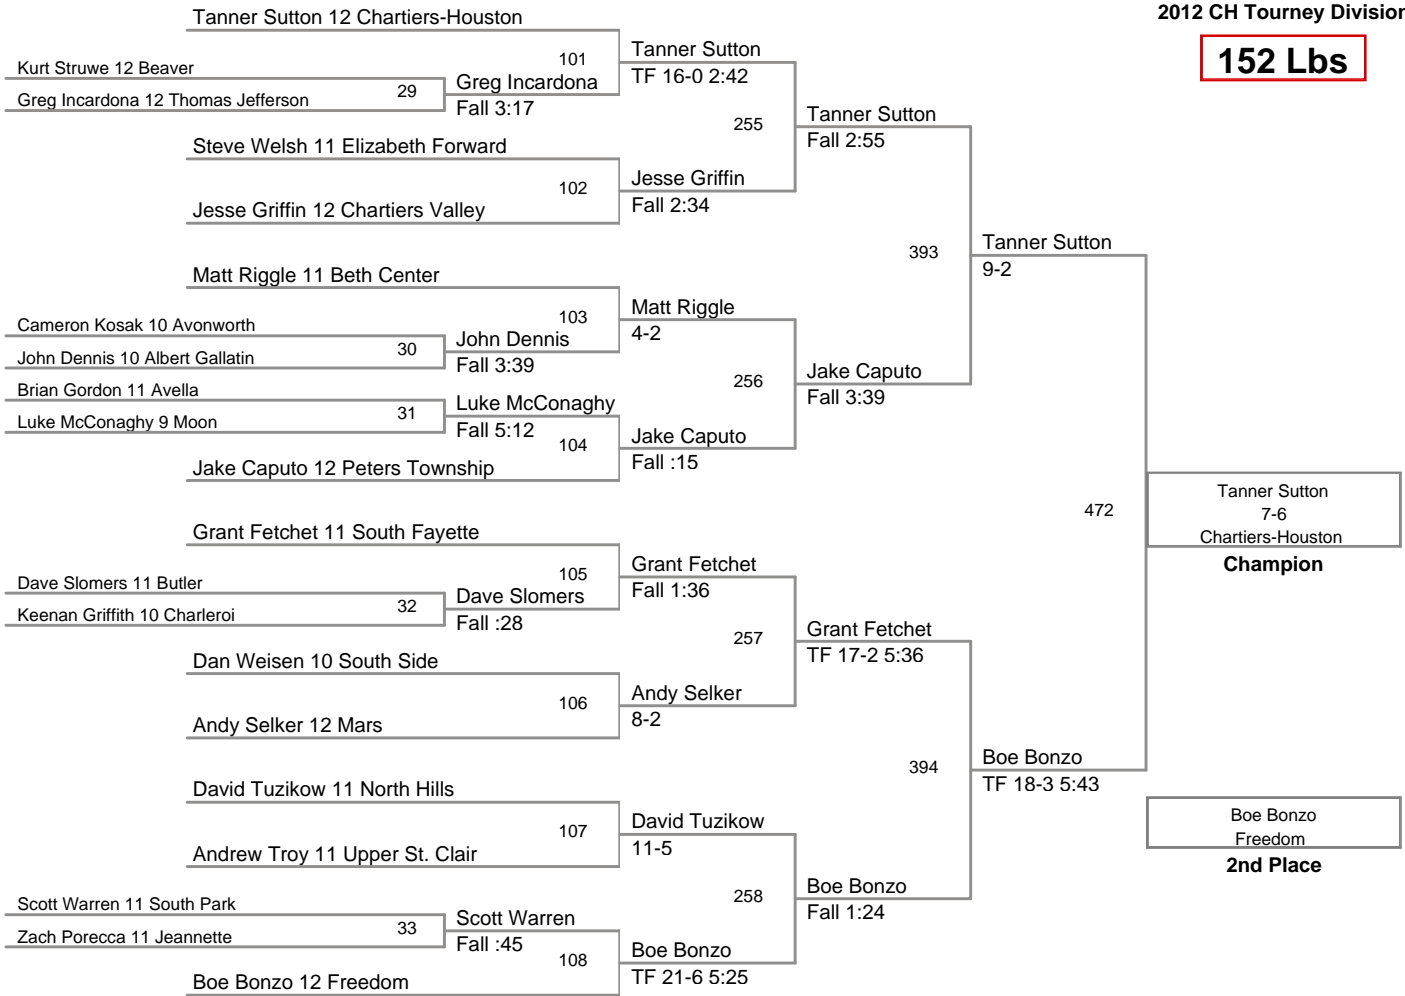

Mark Tharp Chartiers Valley 461
Cody Houston Butler 5th Place
Mark Tharp Chartiers Valley 6th Place
Corey Wilding Upper St. Clair 4th Place

138 Lbs

145 Lbs

152 Lbs

2012 CH Tourney
2012 CH Tourney Division