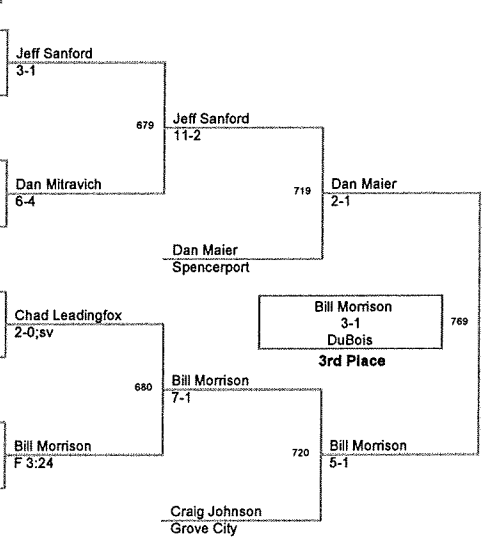

Salamanca

(3) Dan Maier

Sal Pagan

Lockport

(6) Bill Morrison

(2) Alex Ognibene

Falconer

Josh Becker
4-3;sv
Salamanca
Champion

Bill Morrison
3-1
DuBois
3rd Place

Jeff Sanford
med for
Harbor Creek
5th Place

Chad Leadingfox
7-3
Niagara Wheatfield
7th Place

171 Lbs

Angelo Malvestuto
 F 2:59
 Niagara Wheatfield
Champion

Luke Pariso
 4-0
 Attica
3rd Place