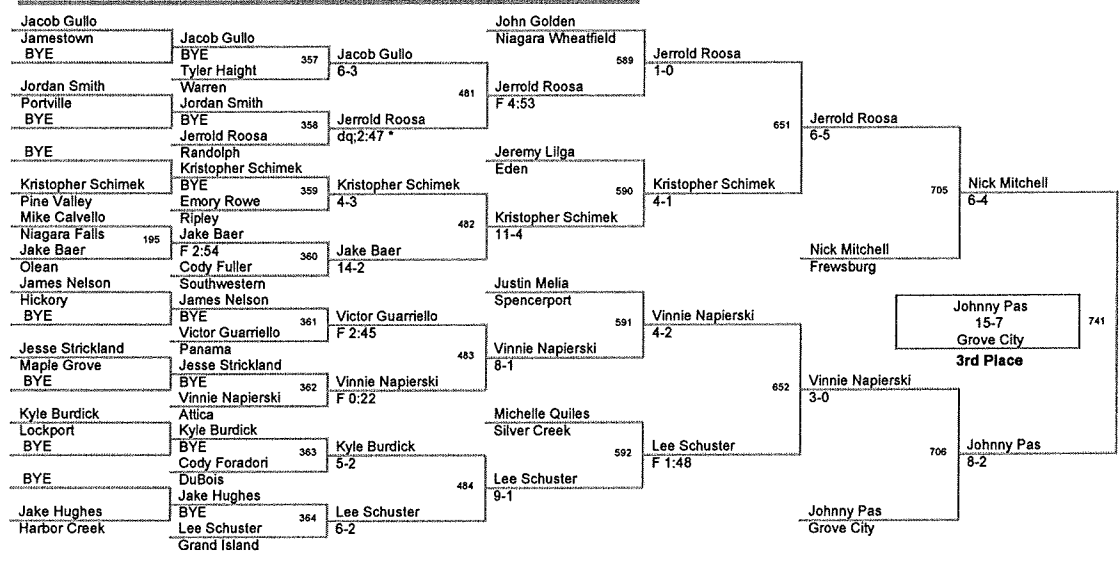

Plc	Points	Team	CH	CONS
1	241.0	Spencerport	-	-
2	176.5	Harbor Creek	-	-
3	169.5	Niagara Wheatfield	-	-
4	143.5	Ridgway	-	-
5	134.5	Attica	-	-
5	134.5	Fredonia	-	-
5	134.5	Grove City	-	-
8	123.5	Lancaster	-	-
8	123.5	Ripley	-	-
10	120.5	Hickory	-	-
11	104.0	Salamanca	-	-
12	100.5	Falconer	-	-
13	97.5	Niagara Falls	-	-
14	90.0	Frewsburg	-	-
15	85.0	Jamestown	-	-
16	83.0	DuBois	-	-
16	83.0	Sharpsville	-	-
18	82.5	Southwestern	-	-
19	76.5	Eden	-	-
20	55.5	Lockport	-	-
21	54.0	Panama	-	-
22	47.5	Maple Grove	-	-
23	46.0	Gowanda	-	-
24	43.0	Randolph	-	-
25	40.5	Youngsville	-	-
26	39.0	Grand Island	-	-
27	36.0	Portville	-	-
28	27.5	Pine Valley	-	-
29	27.0	Silver Creek	-	-
29	27.0	Warren	-	-
31	17.0	Olean	-	-
32	15.0	Allegany-Limestone	-	-
33	13.5	Chautauqua Lake	-	-
34	13.0	Cassadaga Valley	-	-
35	7.0	Cattaraugus-LV	-	-
OW Phil Catrucco		- Sharpsville		

103 Lbs

112 Lbs

125 Lbs

135 Lbs

145 Lbs

152 Lbs

(1) Craig Johnson

(4) Josh Becker

Salamanca

(3) Dan Maier

Sal Pagan

Lockport

(6) Bill Morrison

(2) Alex Ognibene

Falconer

Josh Becker
4-3;sv
Salamanca
Champion

Bill Morrison
3-1
DuBois
3rd Place

Jeff Sanford
med for
Harbor Creek
5th Place

Chad Leadingfox
7-3
Niagara Wheatfield
7th Place

171 Lbs

Angelo Malvestuto
 F 2:59
 Niagara Wheatfield
Champion

Luke Pariso
 4-0
 Attica
3rd Place