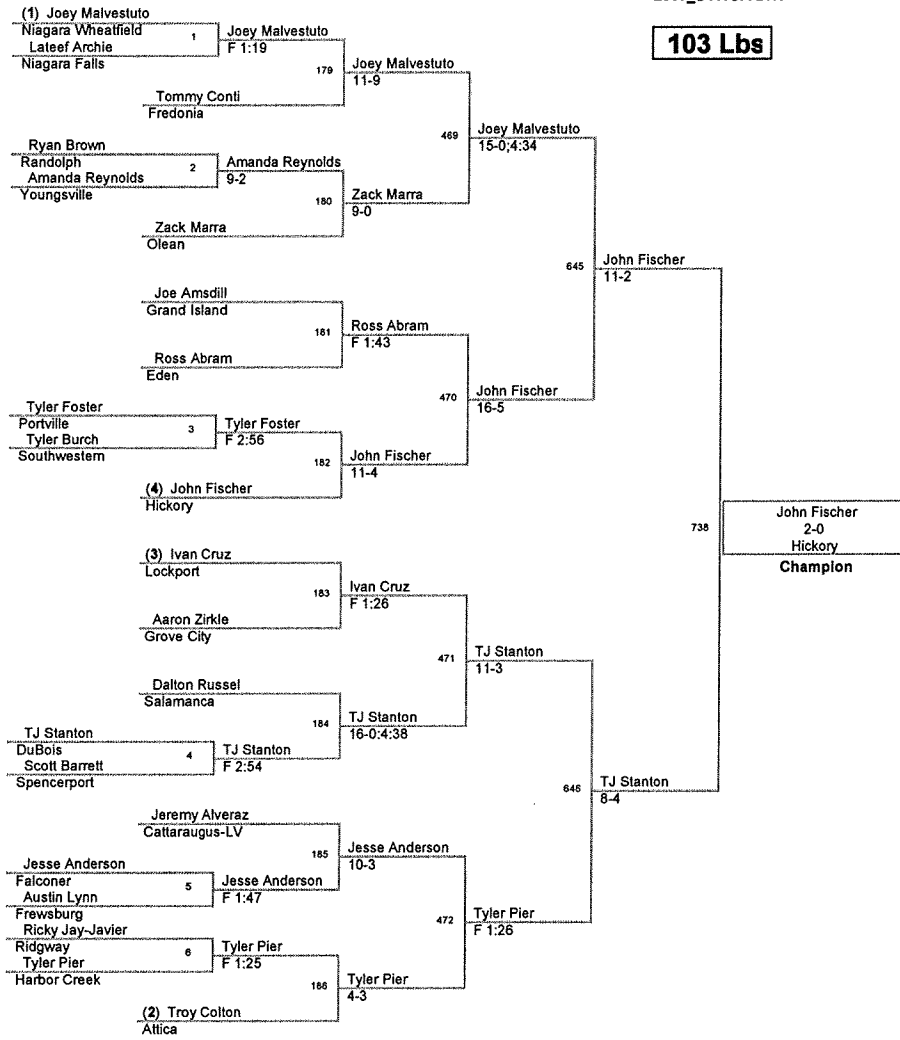

Plc	Points	Team	CH	CONS
1	241.0	Spencerport	-	-
2	176.5	Harbor Creek	-	-
3	169.5	Niagara Wheatfield	-	-
4	143.5	Ridgway	-	-
5	134.5	Attica	-	-
5	134.5	Fredonia	-	-
5	134.5	Grove City	-	-
8	123.5	Lancaster	-	-
8	123.5	Ripley	-	-
10	120.5	Hickory	-	-
11	104.0	Salamanca	-	-
12	100.5	Falconer	-	-
13	97.5	Niagara Falls	-	-
14	90.0	Frewsburg	-	-
15	85.0	Jamestown	-	-
16	83.0	DuBois	-	-
16	83.0	Sharpsville	-	-
18	82.5	Southwestern	-	-
19	76.5	Eden	-	-
20	55.5	Lockport	-	-
21	54.0	Panama	-	-
22	47.5	Maple Grove	-	-
23	46.0	Gowanda	-	-
24	43.0	Randolph	-	-
25	40.5	Youngsville	-	-
26	39.0	Grand Island	-	-
27	36.0	Portville	-	-
28	27.5	Pine Valley	-	-
29	27.0	Silver Creek	-	-
29	27.0	Warren	-	-
31	17.0	Olean	-	-
32	15.0	Allegany-Limestone	-	-
33	13.5	Chautauqua Lake	-	-
34	13.0	Cassadaga Valley	-	-
35	7.0	Cattaraugus-LV	-	-
OW Phil Catrucco		- Sharpsville		

103 Lbs

112 Lbs

125 Lbs

135 Lbs

145 Lbs

152 Lbs

(1) Craig Johnson

(4) Josh Becker

Salamanca

(3) Dan Maier

Sal Pagan

Lockport

(6) Bill Morrison

(2) Alex Ognibene

Falconer

Josh Becker
4-3;sv
Salamanca
Champion

Bill Morrison
3-1
DuBois
3rd Place

Jeff Sanford
med for
Harbor Creek
5th Place

Chad Leadingfox
7-3
Niagara Wheatfield
7th Place

171 Lbs

Angelo Malvestuto
 F 2:59
 Niagara Wheatfield
Champion

Luke Pariso
 4-0
 Attica
3rd Place