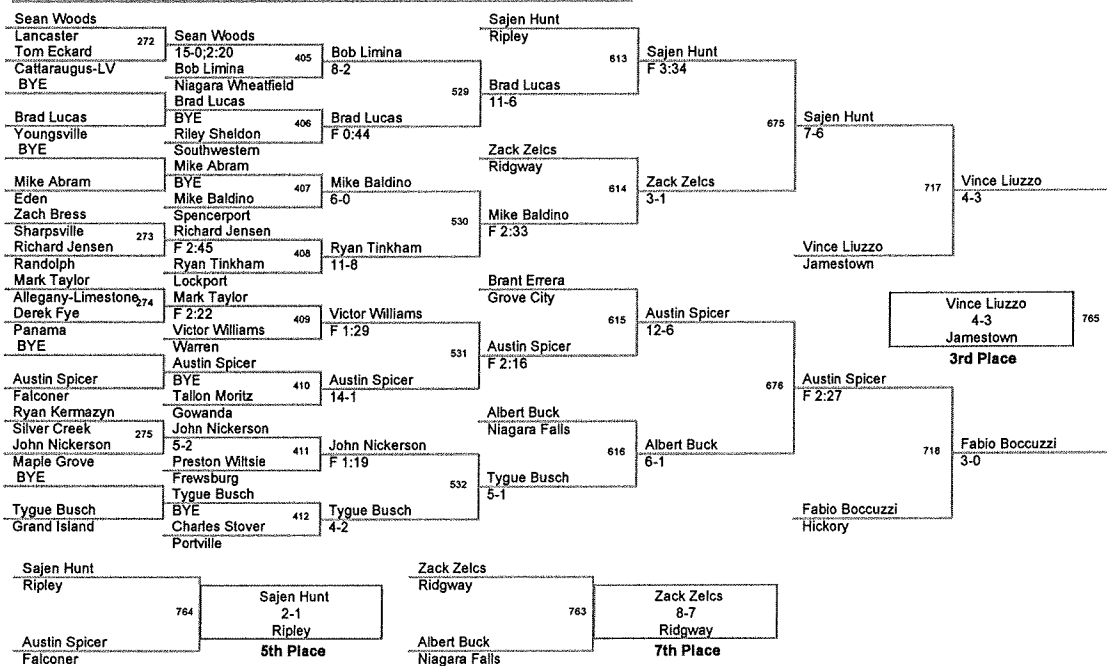

103 Lbs

112 Lbs

125 Lbs

135 Lbs

145 Lbs

152 Lbs

(1) Craig Johnson

(4) Josh Becker

Salamanca

(3) Dan Maier

Sal Pagan

Lockport

(6) Bill Morrison

(2) Alex Ognibene

Falconer

Josh Becker
4-3;sv
Salamanca
Champion