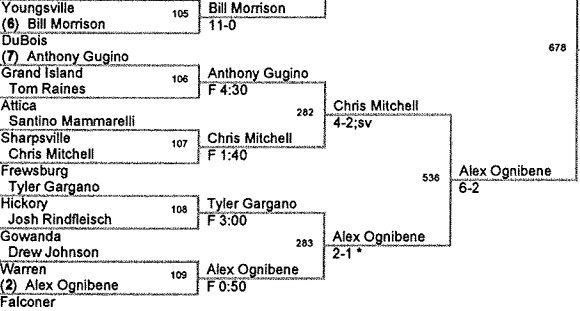

Salamanca

(3) Dan Maier

Sal Pagan

Lockport

(6) Bill Morrison

(2) Alex Ognibene

Falconer

Josh Becker
4-3;sv
Salamanca
Champion

Bill Morrison
3-1
DuBois
3rd Place

Jeff Sanford
med for
Harbor Creek
5th Place

Chad Leadingfox
7-3
Niagara Wheatfield
7th Place

171 Lbs

Angelo Malvestuto
 F 2:59
 Niagara Wheatfield
Champion

Luke Pariso
 4-0
 Attica
3rd Place