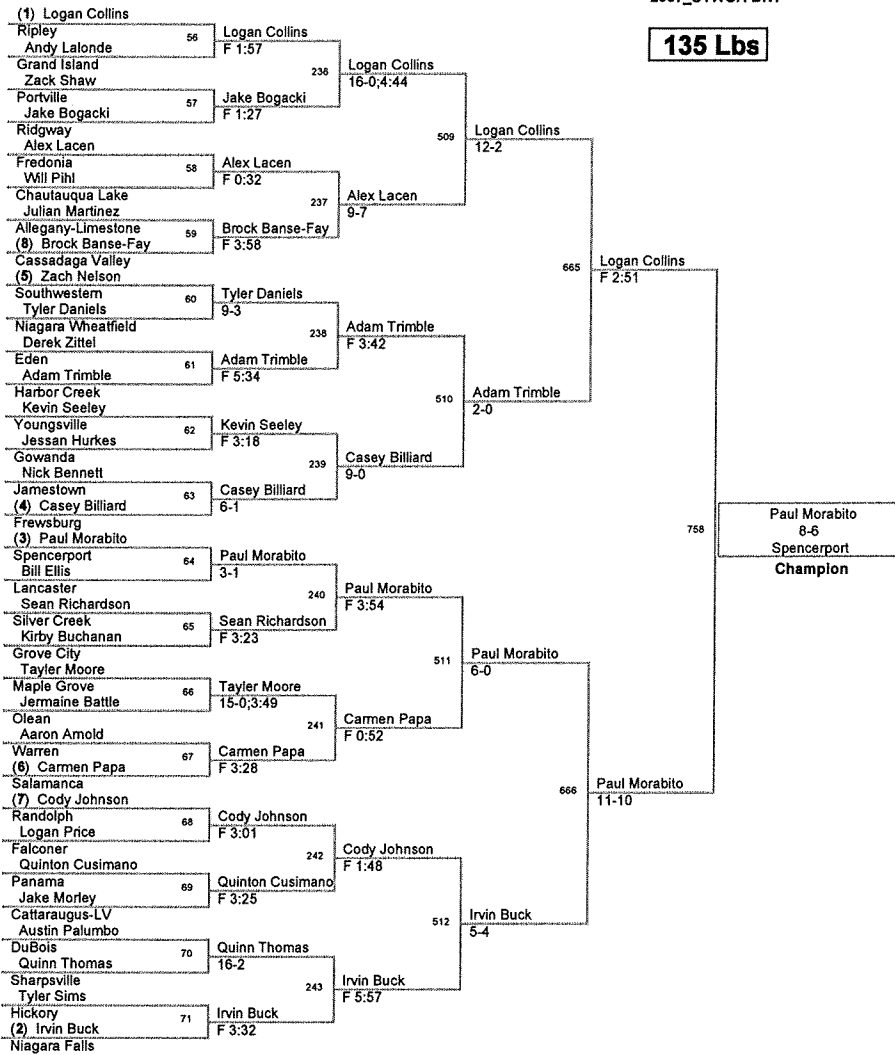

103 Lbs

112 Lbs

125 Lbs

135 Lbs

145 Lbs

152 Lbs

(1) Craig Johnson

(4) Josh Becker

Salamanca

(3) Dan Maier

Sal Pagan

Lockport

(6) Bill Morrison

(2) Alex Ognibene

Falconer

Josh Becker
4-3;sv
Salamanca
Champion

Bill Morrison
3-1
DuBois
3rd Place

Jeff Sanford
med for
Harbor Creek
5th Place

Chad Leadingfox
7-3
Niagara Wheatfield
7th Place

171 Lbs

Angelo Malvestuto
 F 2:59
 Niagara Wheatfield
Champion

Luke Pariso
 4-0
 Attica
3rd Place