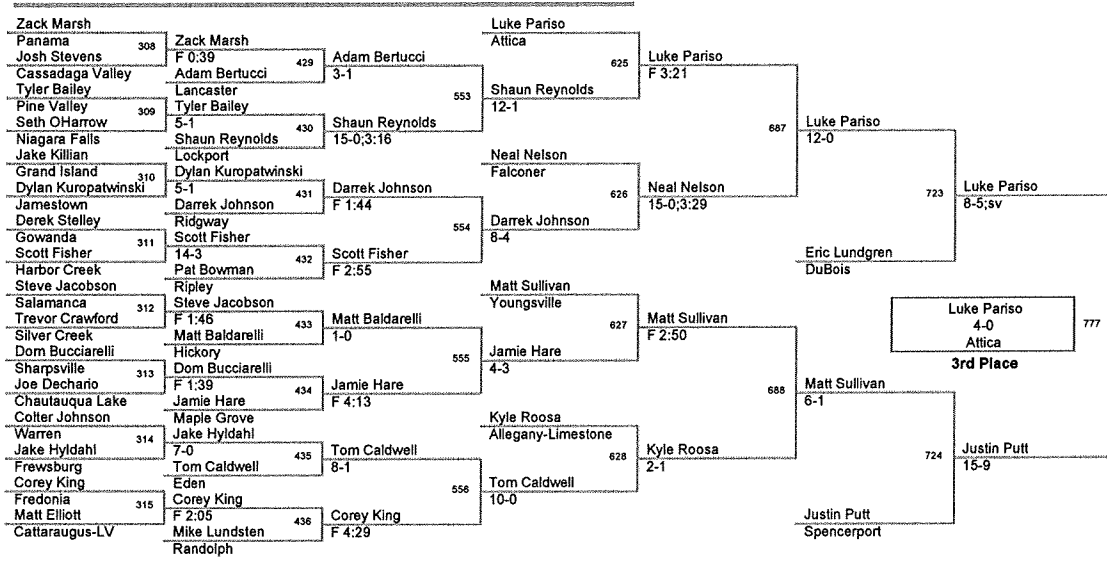

Bill Morrison
3-1
DuBois
3rd Place

Jeff Sanford
med for
Harbor Creek
5th Place

Chad Leadingfox
7-3
Niagara Wheatfield
7th Place

171 Lbs

Angelo Malvestuto
 F 2:59
 Niagara Wheatfield
Champion

Luke Pariso
 4-0
 Attica
3rd Place