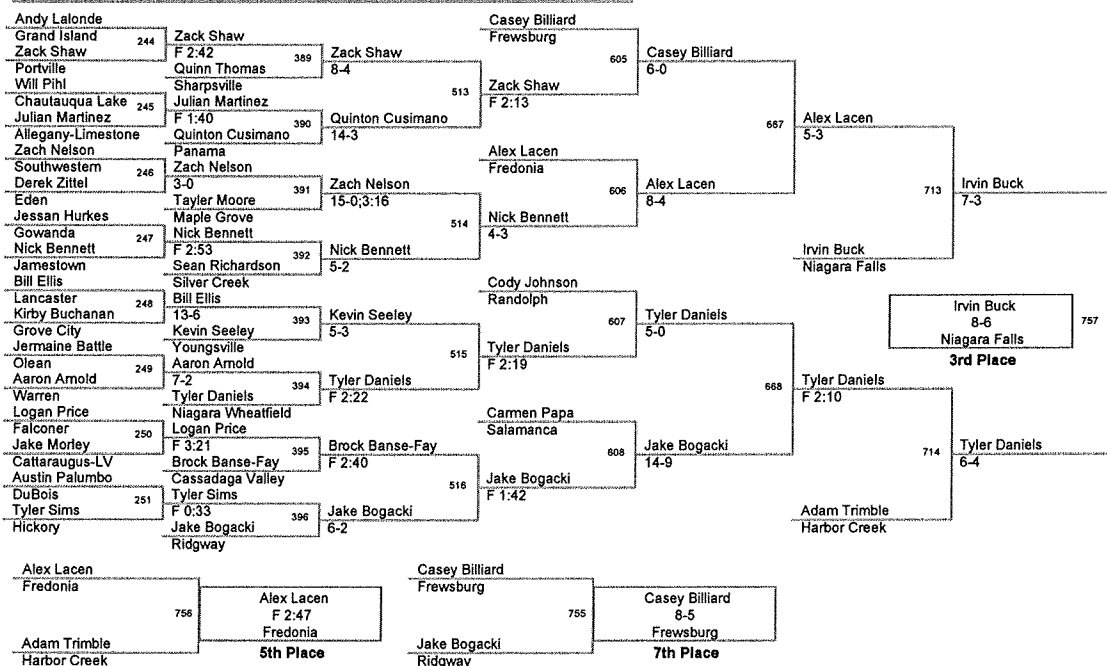

103 Lbs

112 Lbs

125 Lbs

135 Lbs

145 Lbs

152 Lbs

(1) Craig Johnson

(4) Josh Becker

Salamanca

(3) Dan Maier

Sal Pagan

Lockport

(6) Bill Morrison

(2) Alex Ognibene

Falconer

Josh Becker
4-3;sv
Salamanca
Champion