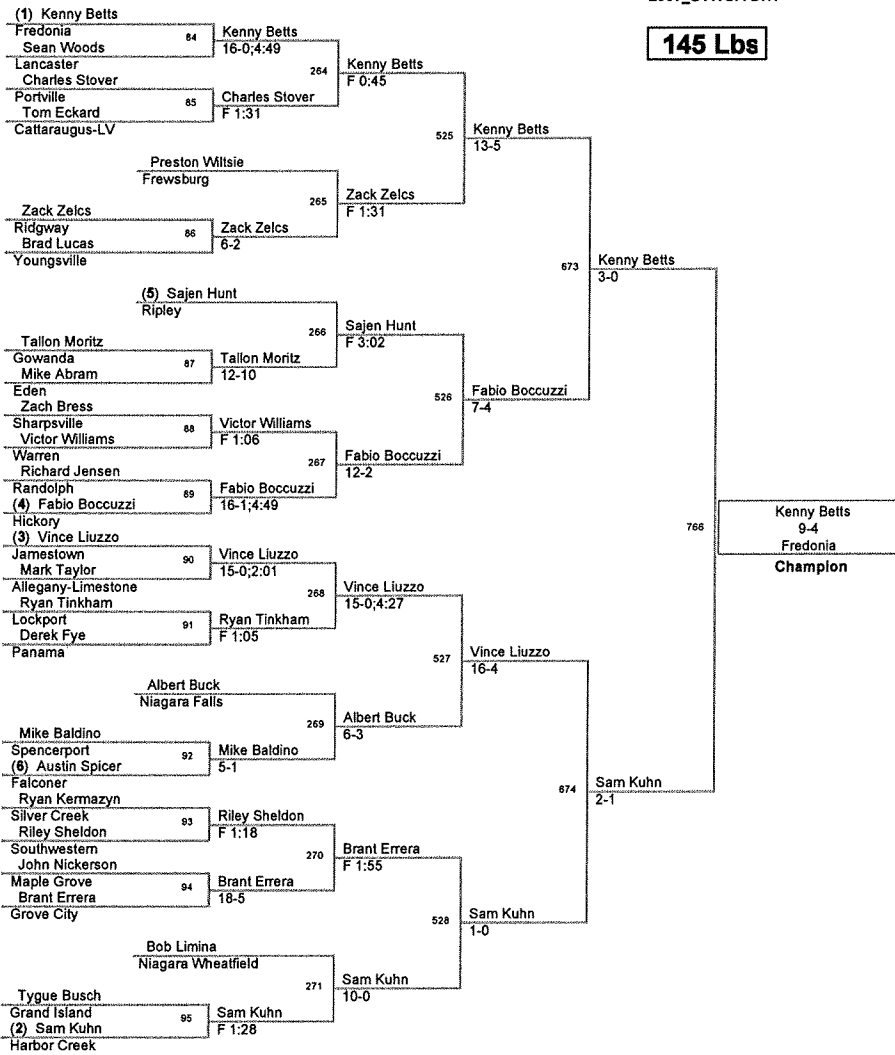

103 Lbs

112 Lbs

125 Lbs

135 Lbs

145 Lbs

152 Lbs

(1) Craig Johnson

(4) Josh Becker

Salamanca

(3) Dan Maier

Sal Pagan

Lockport

(6) Bill Morrison

(2) Alex Ognibene

Falconer

Josh Becker
4-3;sv
Salamanca
Champion