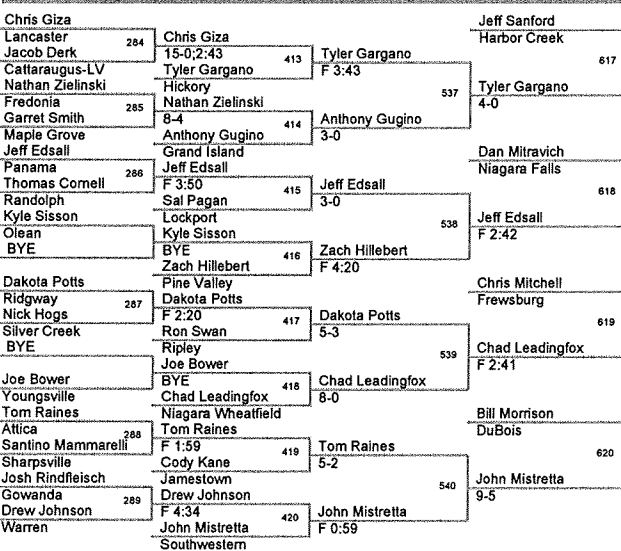

Salamanca

(3) Dan Maier

Sal Pagan

Lockport

(6) Bill Morrison

(2) Alex Ognibene

Falconer

Josh Becker
4-3;sv
Salamanca
Champion

Bill Morrison
3-1
DuBois
3rd Place

Jeff Sanford
med for
Harbor Creek
5th Place

Chad Leadingfox
7-3
Niagara Wheatfield
7th Place

171 Lbs

Angelo Malvestuto
 F 2:59
 Niagara Wheatfield
Champion

Luke Pariso
 4-0
 Attica
3rd Place