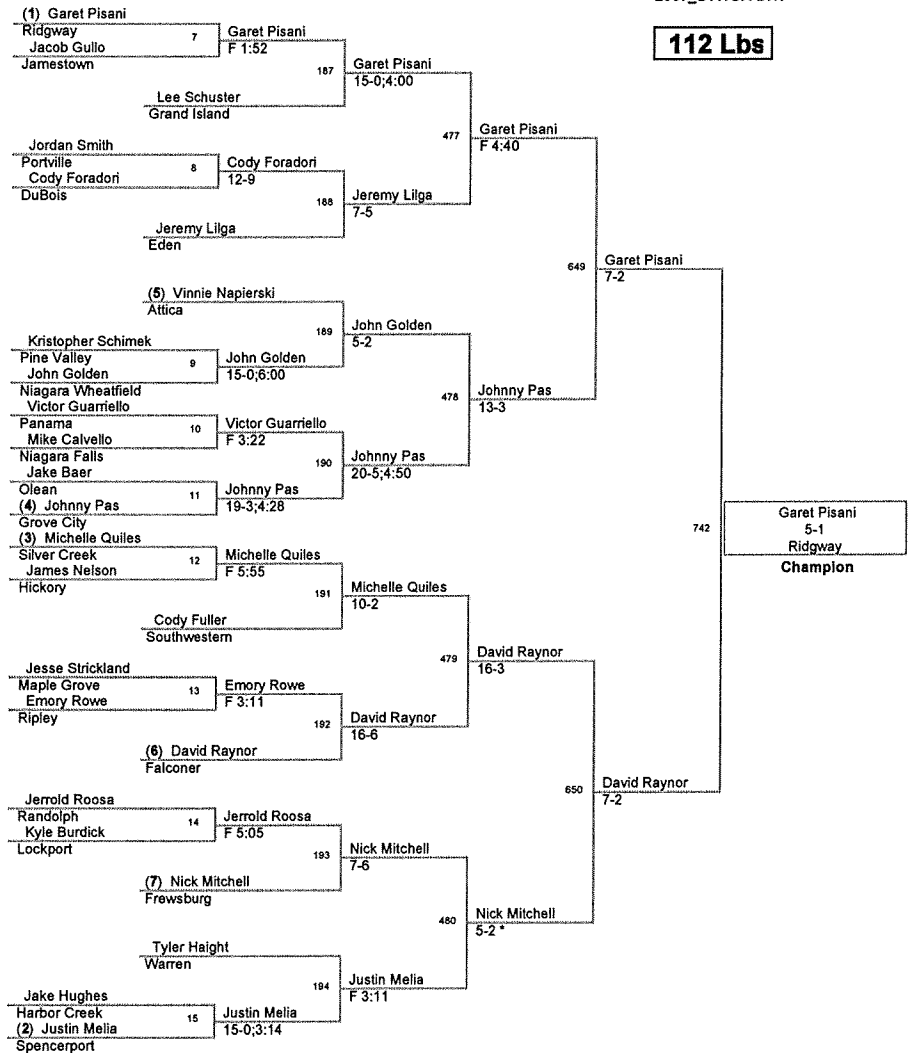

103 Lbs

112 Lbs

125 Lbs

135 Lbs

145 Lbs

152 Lbs

(1) Craig Johnson

(4) Josh Becker

Salamanca

(3) Dan Maier

Sal Pagan

Lockport

(6) Bill Morrison

(2) Alex Ognibene

Falconer

Josh Becker
4-3;sv
Salamanca
Champion