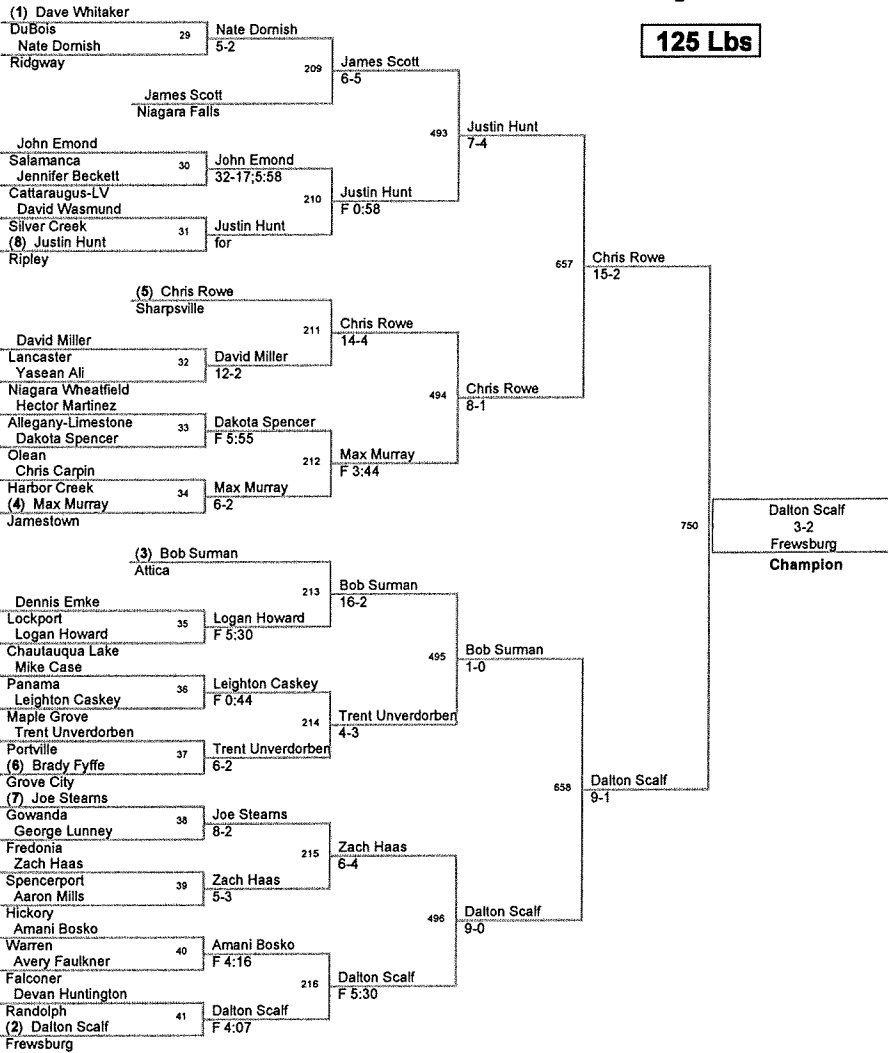

Plc	Points	Team	CH	CONS
1	241.0	Spencerport	-	-
2	176.5	Harbor Creek	-	-
3	169.5	Niagara Wheatfield	-	-
4	143.5	Ridgway	-	-
5	134.5	Attica	-	-
5	134.5	Fredonia	-	-
5	134.5	Grove City	-	-
8	123.5	Lancaster	-	-
8	123.5	Ripley	-	-
10	120.5	Hickory	-	-
11	104.0	Salamanca	-	-
12	100.5	Falconer	-	-
13	97.5	Niagara Falls	-	-
14	90.0	Frewsburg	-	-
15	85.0	Jamestown	-	-
16	83.0	DuBois	-	-
16	83.0	Sharpsville	-	-
18	82.5	Southwestern	-	-
19	76.5	Eden	-	-
20	55.5	Lockport	-	-
21	54.0	Panama	-	-
22	47.5	Maple Grove	-	-
23	46.0	Gowanda	-	-
24	43.0	Randolph	-	-
25	40.5	Youngsville	-	-
26	39.0	Grand Island	-	-
27	36.0	Portville	-	-
28	27.5	Pine Valley	-	-
29	27.0	Silver Creek	-	-
29	27.0	Warren	-	-
31	17.0	Olean	-	-
32	15.0	Allegany-Limestone	-	-
33	13.5	Chautauqua Lake	-	-
34	13.0	Cassadaga Valley	-	-
35	7.0	Cattaraugus-LV	-	-
OW Phil Catrucco		- Sharpsville		

103 Lbs

112 Lbs

125 Lbs

135 Lbs

145 Lbs

152 Lbs

(1) Craig Johnson

(4) Josh Becker

Salamanca

(3) Dan Maier

Sal Pagan

Lockport

(6) Bill Morrison

(2) Alex Ognibene

Falconer

Josh Becker
4-3;sv
Salamanca
Champion

Bill Morrison
3-1
DuBois
3rd Place

Jeff Sanford
med for
Harbor Creek
5th Place

Chad Leadingfox
7-3
Niagara Wheatfield
7th Place

171 Lbs

Angelo Malvestuto
 F 2:59
 Niagara Wheatfield
Champion

Luke Pariso
 4-0
 Attica
3rd Place