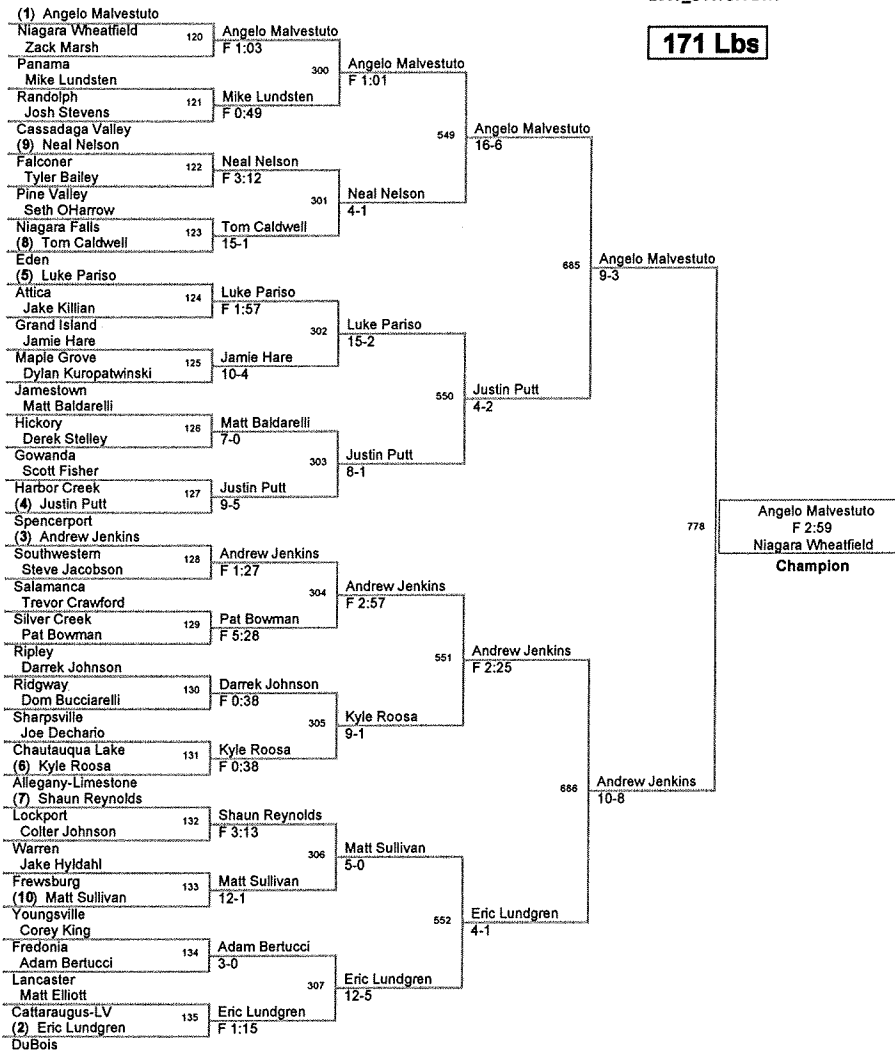

Bill Morrison
3-1
DuBois
3rd Place

Jeff Sanford
med for
Harbor Creek
5th Place

Chad Leadingfox
7-3
Niagara Wheatfield
7th Place

171 Lbs

Angelo Malvestuto
 F 2:59
 Niagara Wheatfield
Champion

Luke Pariso
 4-0
 Attica
3rd Place