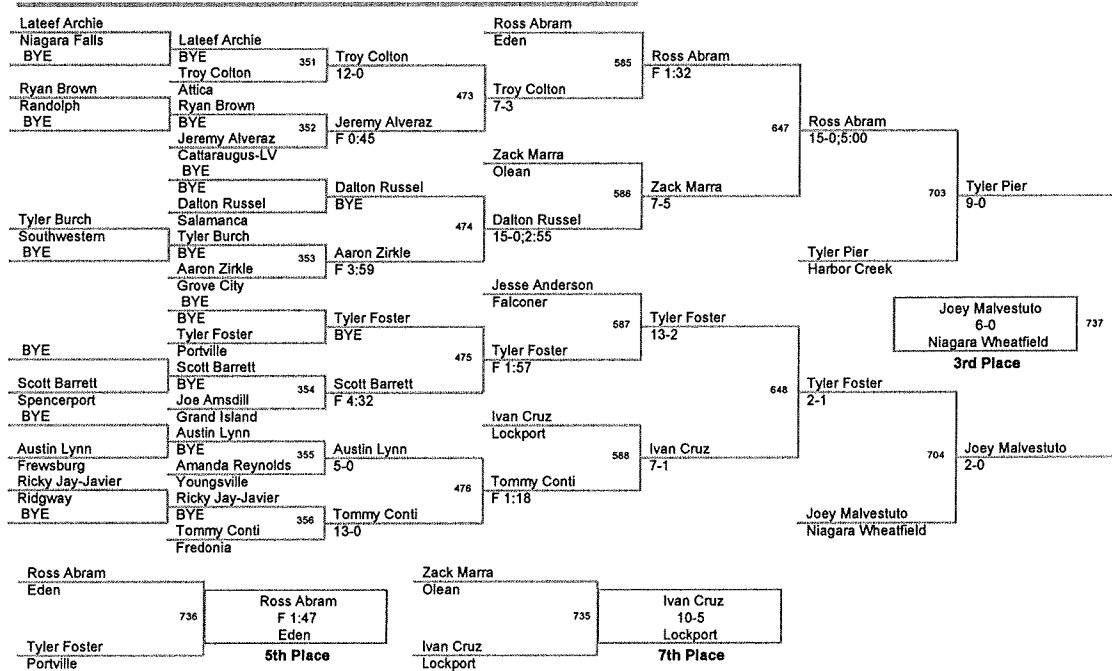

103 Lbs

112 Lbs

125 Lbs

135 Lbs

145 Lbs

152 Lbs

(1) Craig Johnson

(4) Josh Becker