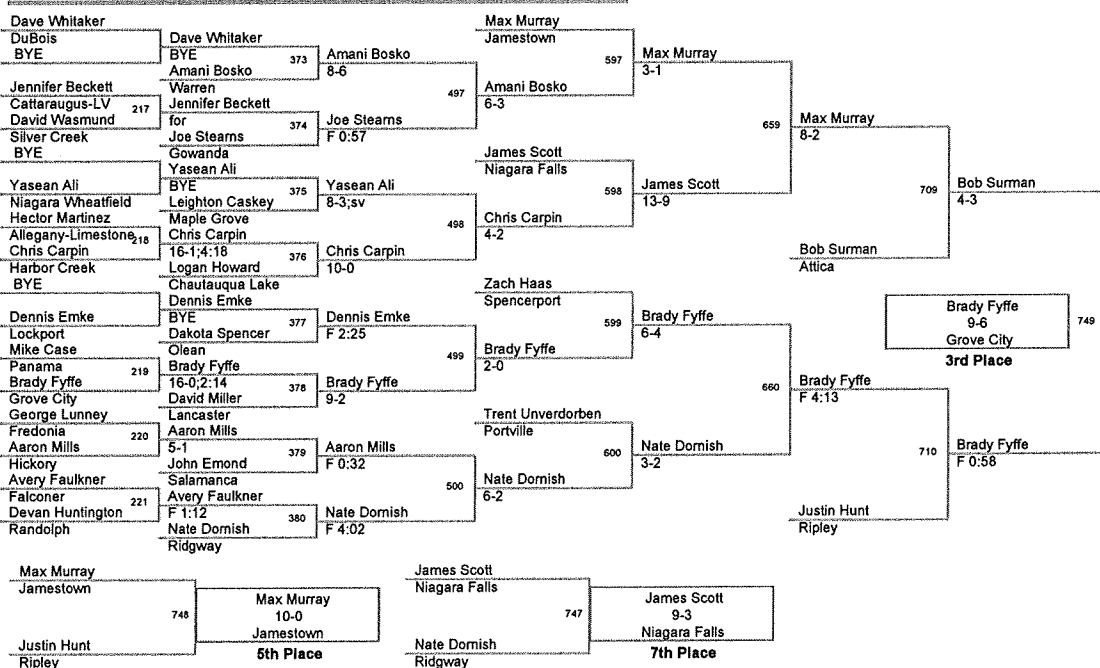

Plc	Points	Team	CH	CONS
1	241.0	Spencerport	-	-
2	176.5	Harbor Creek	-	-
3	169.5	Niagara Wheatfield	-	-
4	143.5	Ridgway	-	-
5	134.5	Attica	-	-
5	134.5	Fredonia	-	-
5	134.5	Grove City	-	-
8	123.5	Lancaster	-	-
8	123.5	Ripley	-	-
10	120.5	Hickory	-	-
11	104.0	Salamanca	-	-
12	100.5	Falconer	-	-
13	97.5	Niagara Falls	-	-
14	90.0	Frewsburg	-	-
15	85.0	Jamestown	-	-
16	83.0	DuBois	-	-
16	83.0	Sharpsville	-	-
18	82.5	Southwestern	-	-
19	76.5	Eden	-	-
20	55.5	Lockport	-	-
21	54.0	Panama	-	-
22	47.5	Maple Grove	-	-
23	46.0	Gowanda	-	-
24	43.0	Randolph	-	-
25	40.5	Youngsville	-	-
26	39.0	Grand Island	-	-
27	36.0	Portville	-	-
28	27.5	Pine Valley	-	-
29	27.0	Silver Creek	-	-
29	27.0	Warren	-	-
31	17.0	Olean	-	-
32	15.0	Allegany-Limestone	-	-
33	13.5	Chautauqua Lake	-	-
34	13.0	Cassadaga Valley	-	-
35	7.0	Cattaraugus-LV	-	-
OW Phil Catrucco		- Sharpsville		

103 Lbs

112 Lbs

125 Lbs

135 Lbs

145 Lbs

152 Lbs

(1) Craig Johnson

(4) Josh Becker

Salamanca

(3) Dan Maier

Sal Pagan

Lockport

(6) Bill Morrison

(2) Alex Ognibene

Falconer

Josh Becker
4-3;sv
Salamanca
Champion

Bill Morrison
3-1
DuBois
3rd Place

Jeff Sanford
med for
Harbor Creek
5th Place

Chad Leadingfox
7-3
Niagara Wheatfield
7th Place

171 Lbs

Angelo Malvestuto
 F 2:59
 Niagara Wheatfield
Champion

Luke Pariso
 4-0
 Attica
3rd Place