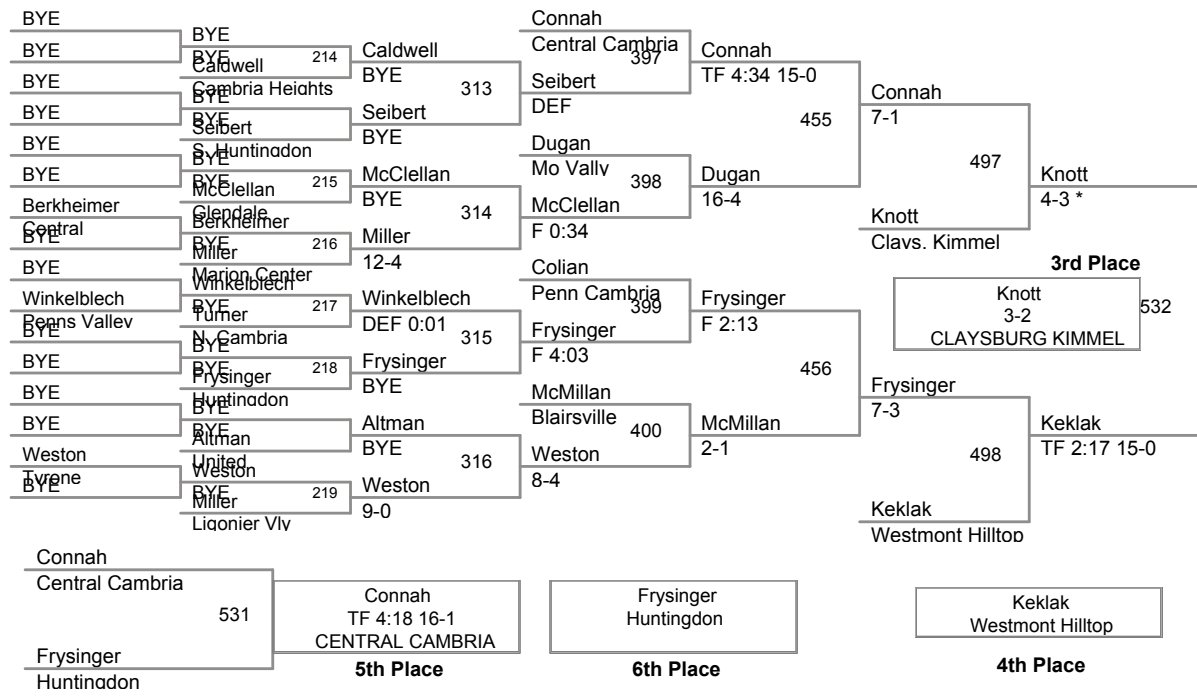

112 Lbs

119 Lbs

130 Lbs

140 Lbs

145 Lbs

Albright West Branch (534) vs. Rickens (F 3:59) PENN CAMBRIA (5th Place)

Albright West Branch (6th Place)

Miller Richland (4th Place)

152 Lbs

160 Lbs

171 Lbs

189 Lbs

285 Lbs