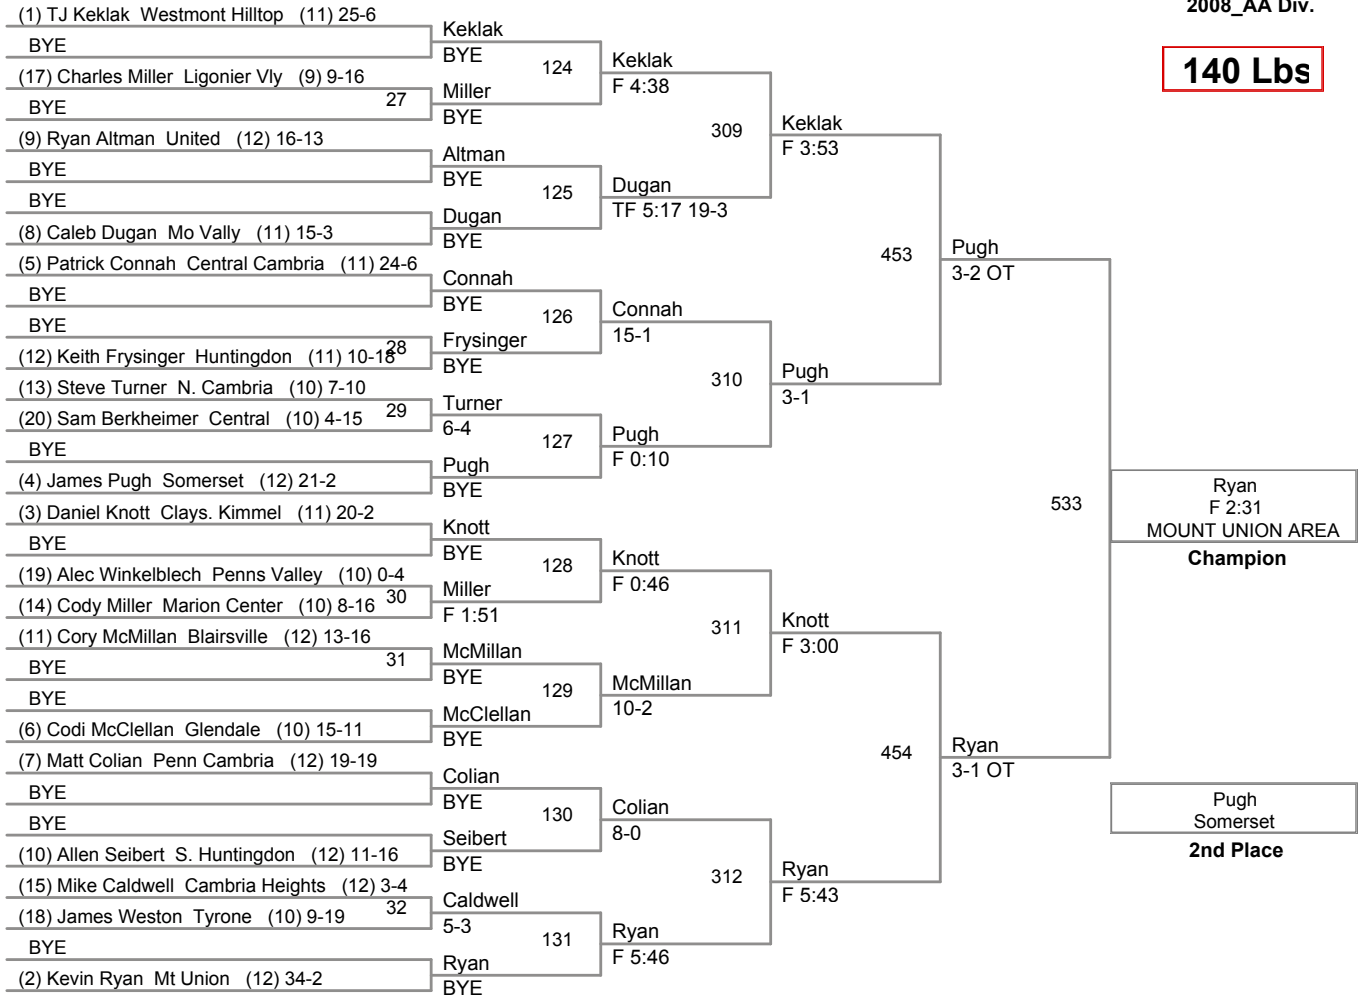

112 Lbs

119 Lbs

130 Lbs

140 Lbs

145 Lbs

Albright West Branch (534) vs. Rickens (F 3:59) PENN CAMBRIA (5th Place)

Albright West Branch (6th Place)

Miller Richland (4th Place)

152 Lbs

160 Lbs

171 Lbs

189 Lbs

285 Lbs