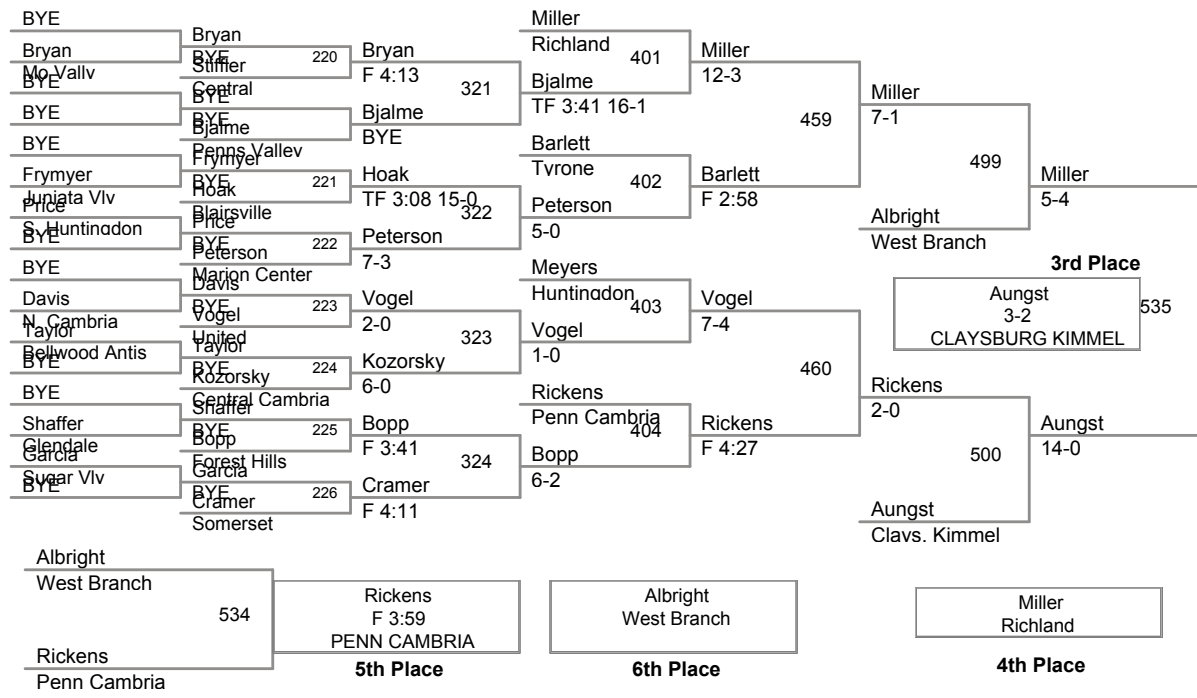

112 Lbs

119 Lbs

130 Lbs

140 Lbs

145 Lbs

Albright West Branch (534) vs. Rickens (F 3:59) PENN CAMBRIA (5th Place)

Albright West Branch (6th Place)

Miller Richland (4th Place)

152 Lbs

160 Lbs

171 Lbs

189 Lbs

285 Lbs