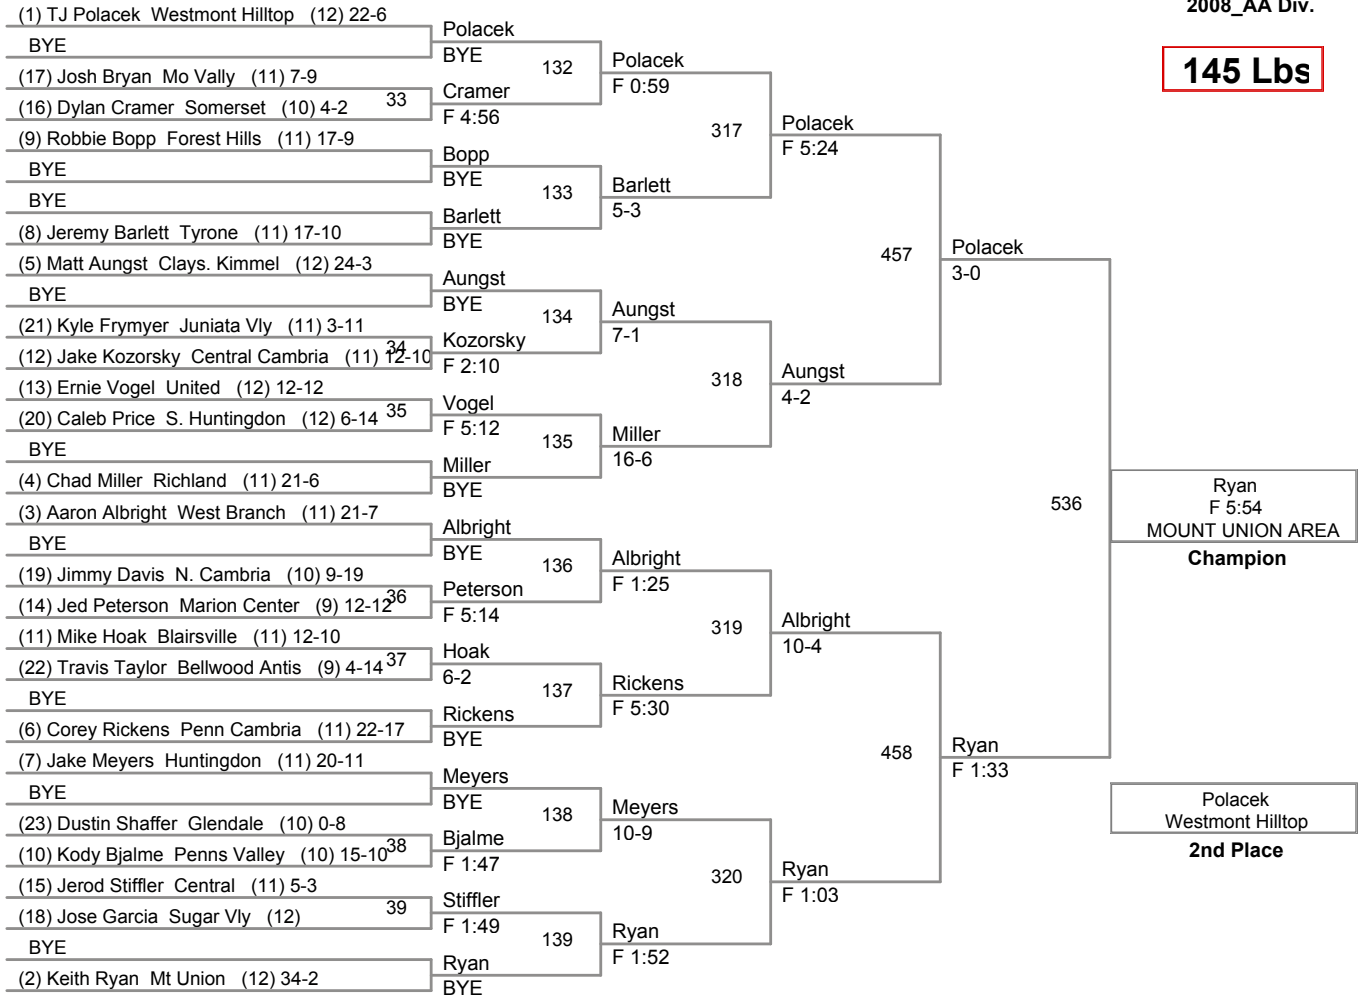

112 Lbs

119 Lbs

130 Lbs

140 Lbs

145 Lbs

Albright West Branch (534) vs. Rickens (F 3:59) PENN CAMBRIA (5th Place)

Albright West Branch (6th Place)

Miller Richland (4th Place)

152 Lbs

160 Lbs

171 Lbs

189 Lbs

285 Lbs