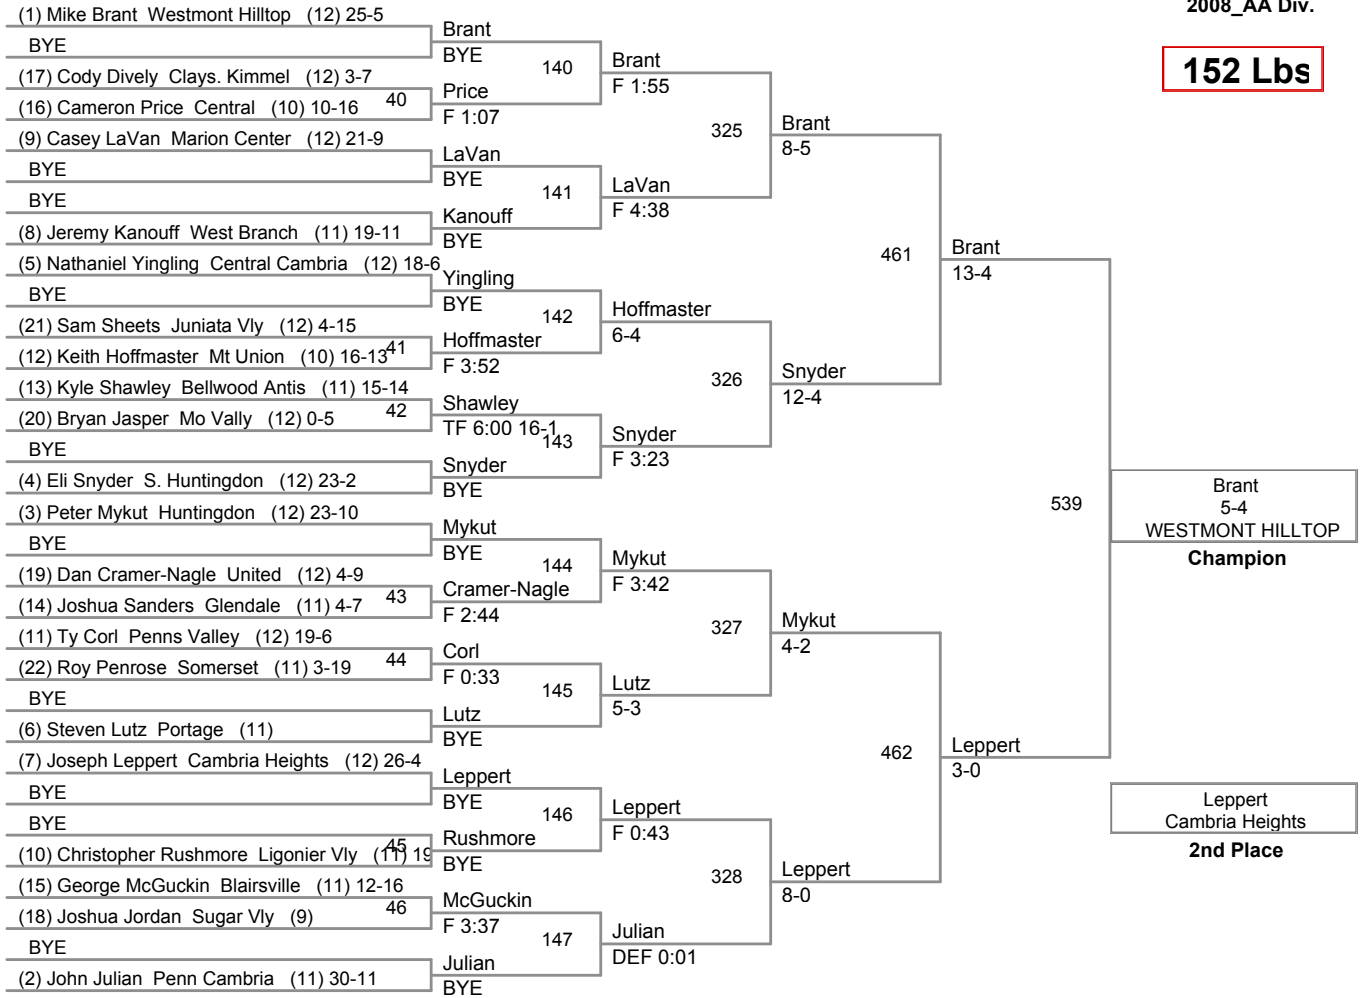

112 Lbs

119 Lbs

130 Lbs

140 Lbs

145 Lbs

Albright West Branch (534) vs. Rickens (F 3:59) PENN CAMBRIA (5th Place)

Albright West Branch (6th Place)

Miller Richland (4th Place)

152 Lbs

160 Lbs

171 Lbs

189 Lbs

285 Lbs