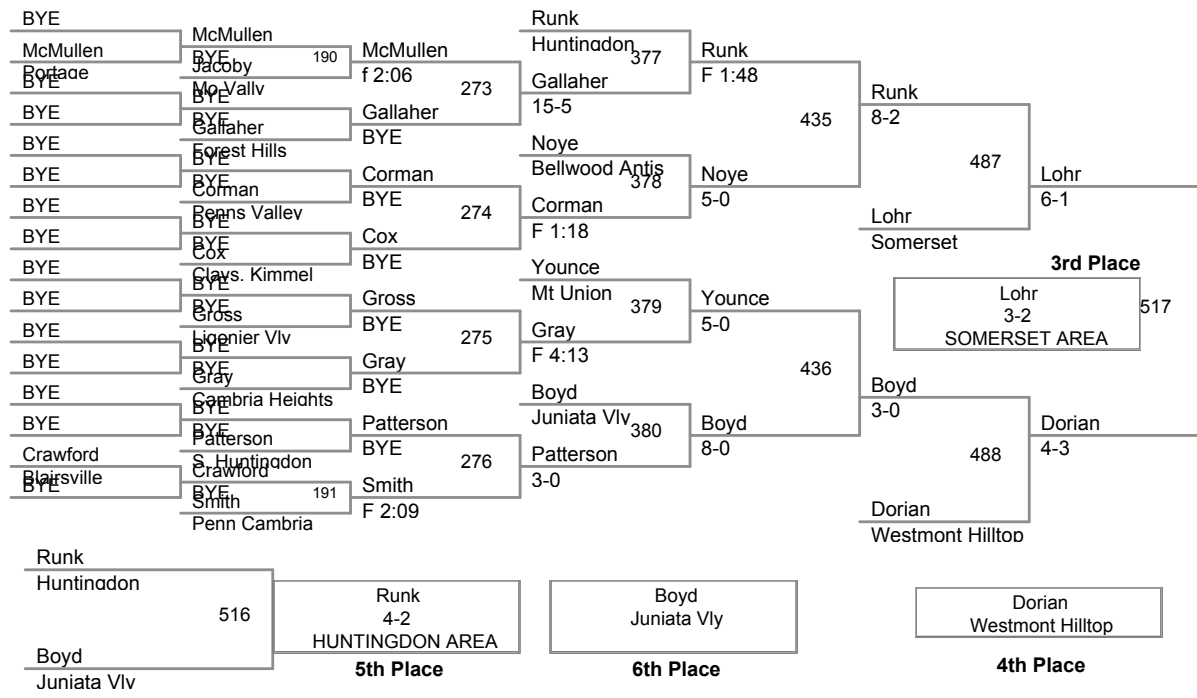

112 Lbs

119 Lbs

130 Lbs

140 Lbs

145 Lbs

Albright West Branch (534) vs. Rickens (F 3:59) PENN CAMBRIA (5th Place)

Albright West Branch (6th Place)

Miller Richland (4th Place)

152 Lbs

160 Lbs

171 Lbs

189 Lbs

285 Lbs