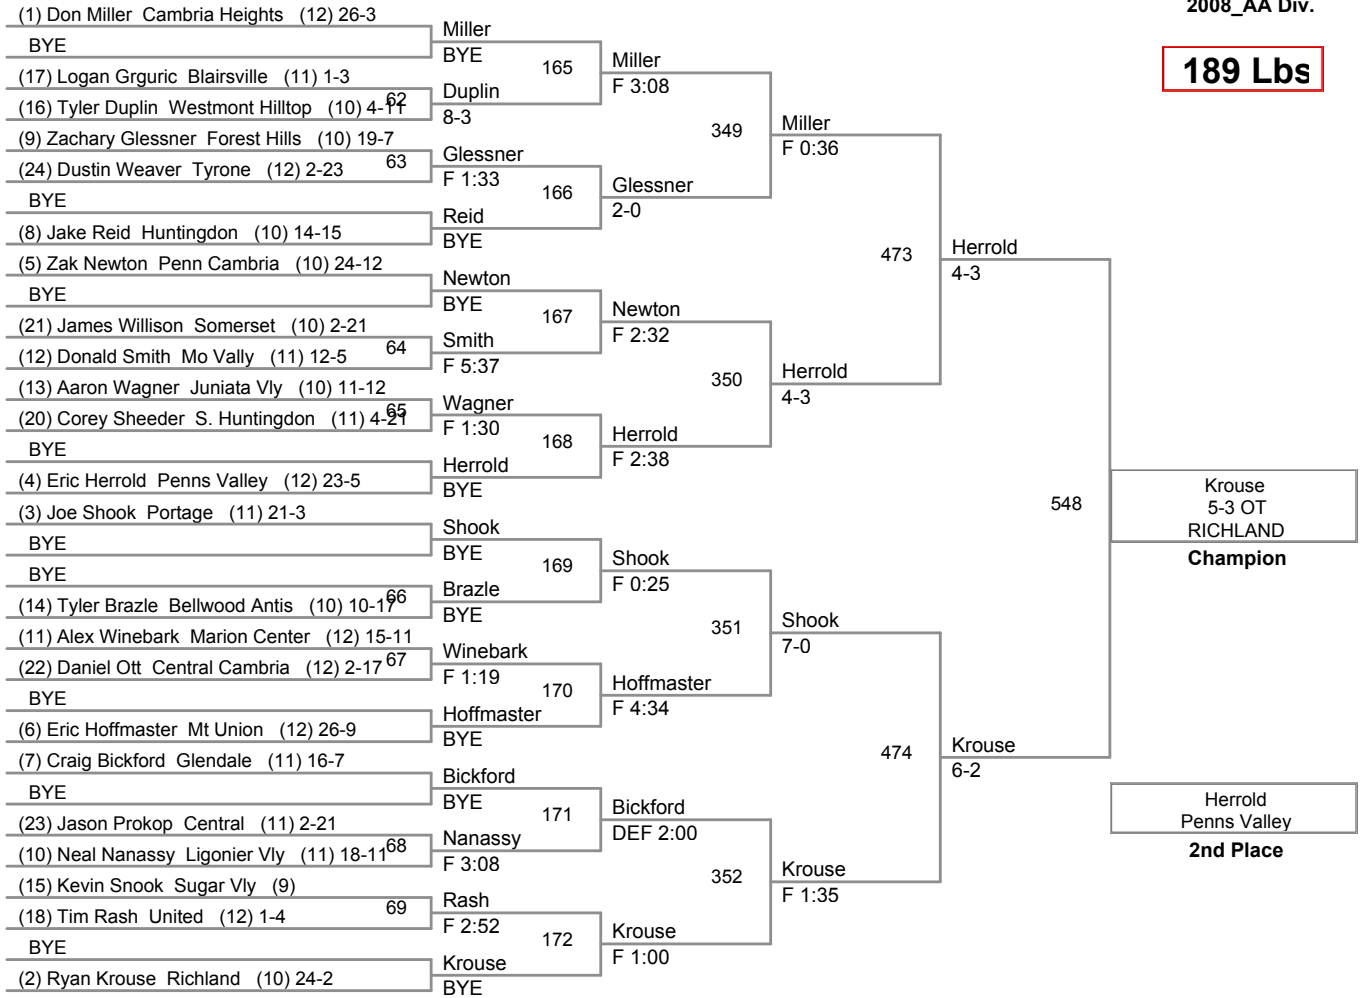

112 Lbs

119 Lbs

130 Lbs

140 Lbs

145 Lbs

Albright West Branch (534) vs. Rickens (F 3:59) PENN CAMBRIA (5th Place)

Albright West Branch (6th Place)

Miller Richland (4th Place)

152 Lbs

160 Lbs

171 Lbs

189 Lbs

285 Lbs