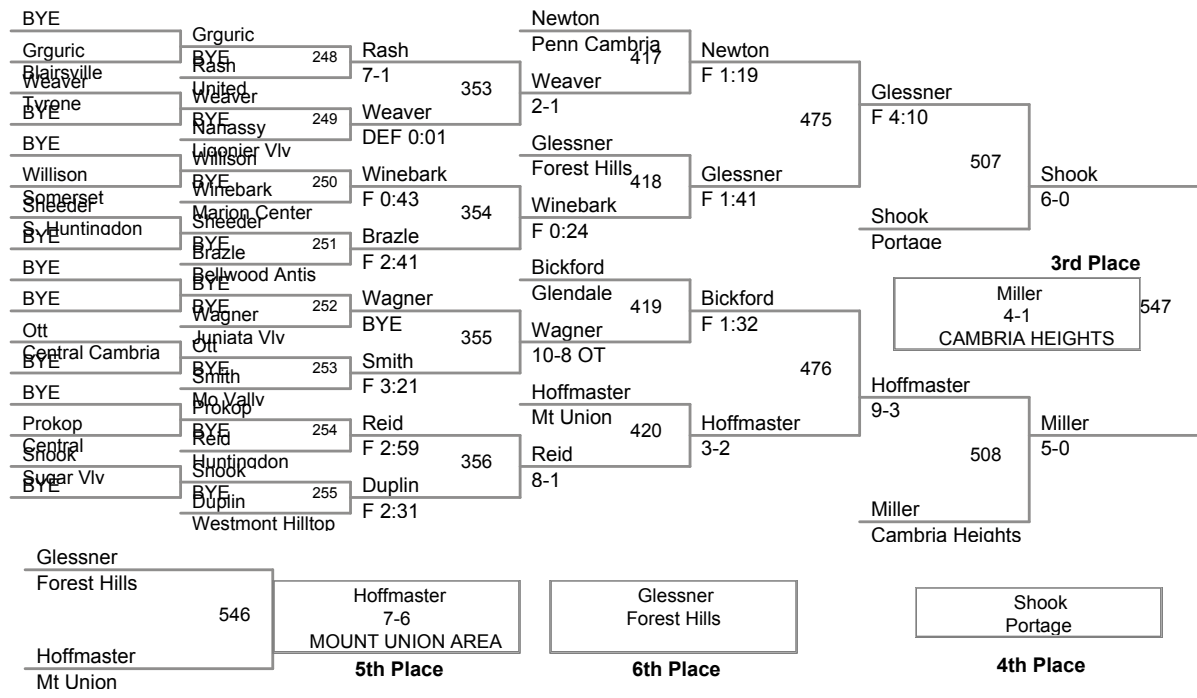

112 Lbs

119 Lbs

130 Lbs

140 Lbs

145 Lbs

Albright West Branch (534) vs. Rickens (F 3:59) PENN CAMBRIA (5th Place)

Albright West Branch (6th Place)

Miller Richland (4th Place)

152 Lbs

160 Lbs

171 Lbs

189 Lbs

285 Lbs