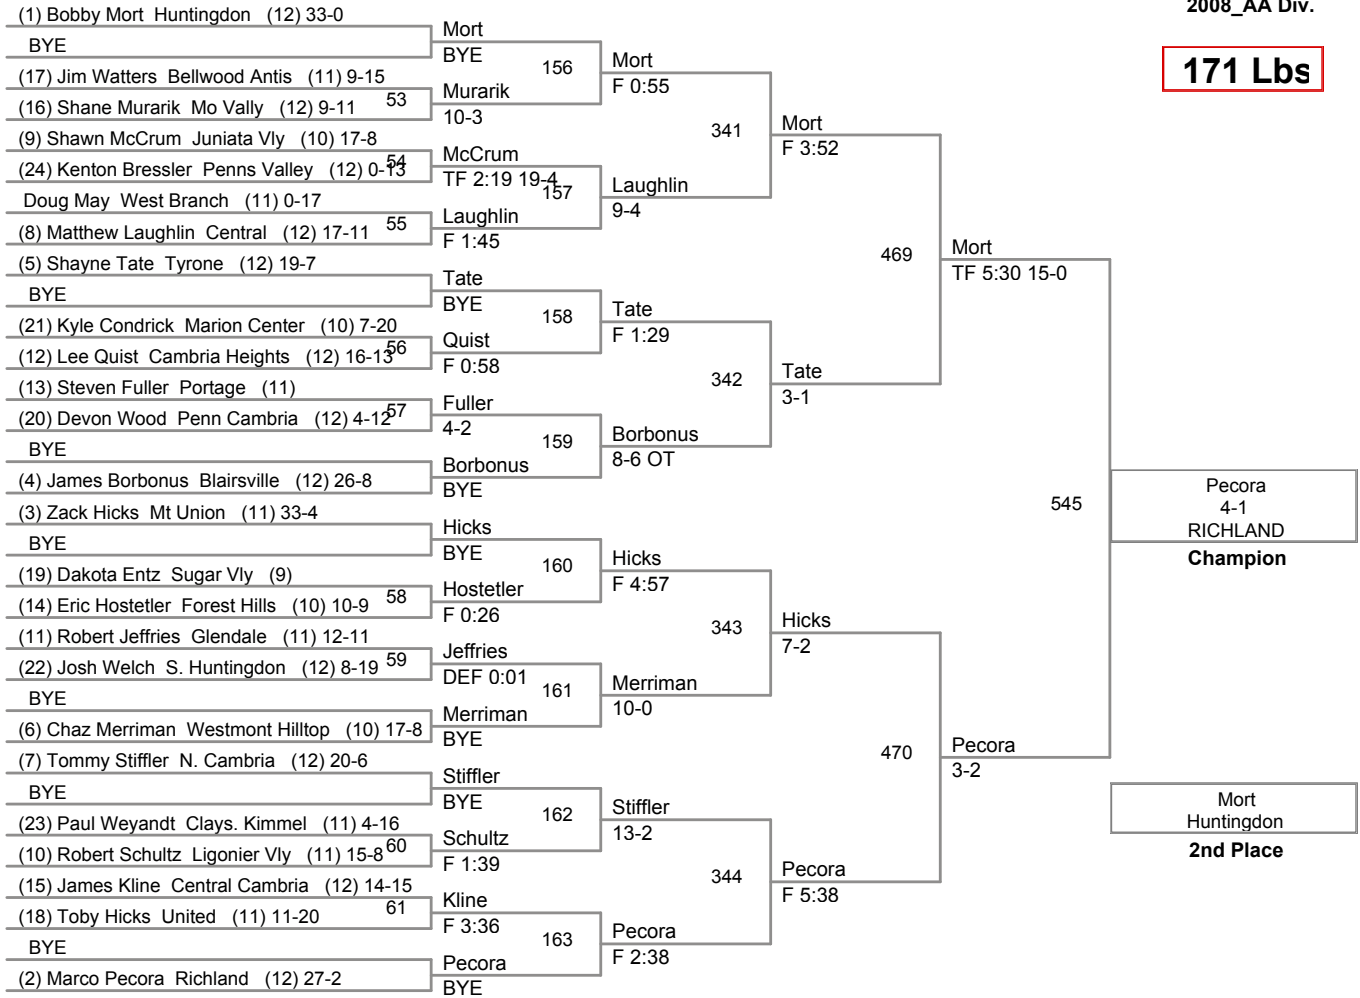

112 Lbs

119 Lbs

130 Lbs

140 Lbs

145 Lbs

Albright West Branch (534) vs. Rickens (F 3:59) PENN CAMBRIA (5th Place)

Albright West Branch (6th Place)

Miller Richland (4th Place)

152 Lbs

160 Lbs

171 Lbs

189 Lbs

285 Lbs