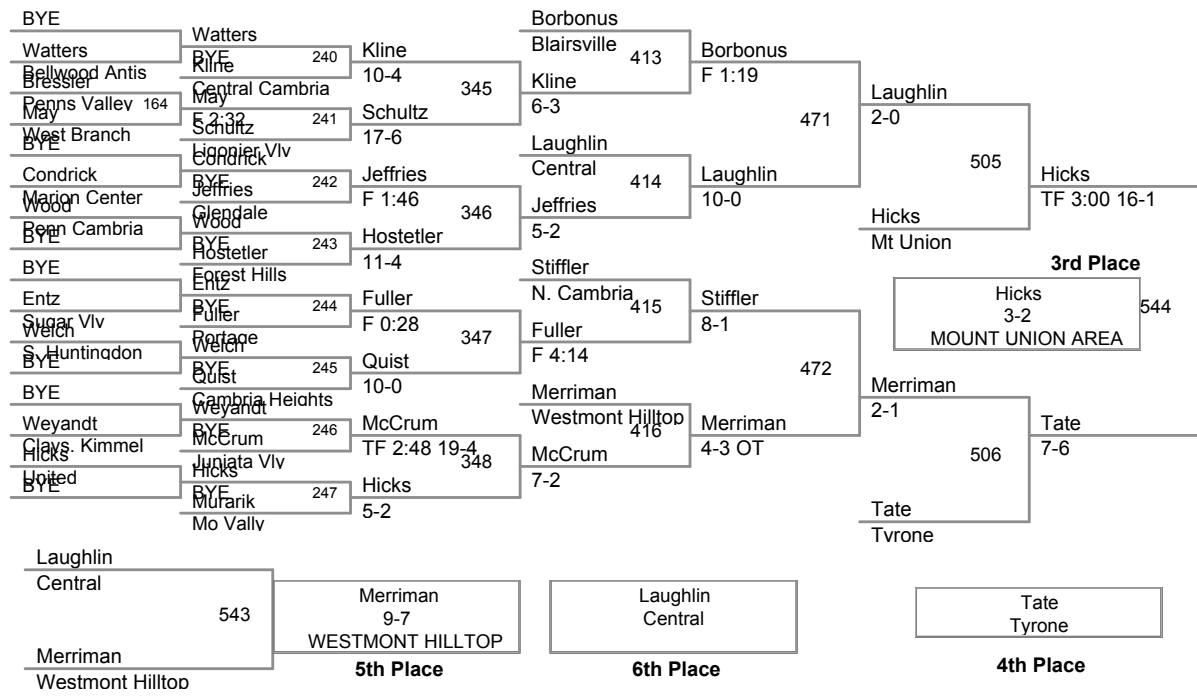

112 Lbs

119 Lbs

130 Lbs

140 Lbs

145 Lbs

Albright West Branch (534) vs. Rickens (F 3:59) PENN CAMBRIA (5th Place)

Albright West Branch (6th Place)

Miller Richland (4th Place)

152 Lbs

160 Lbs

171 Lbs

189 Lbs

285 Lbs