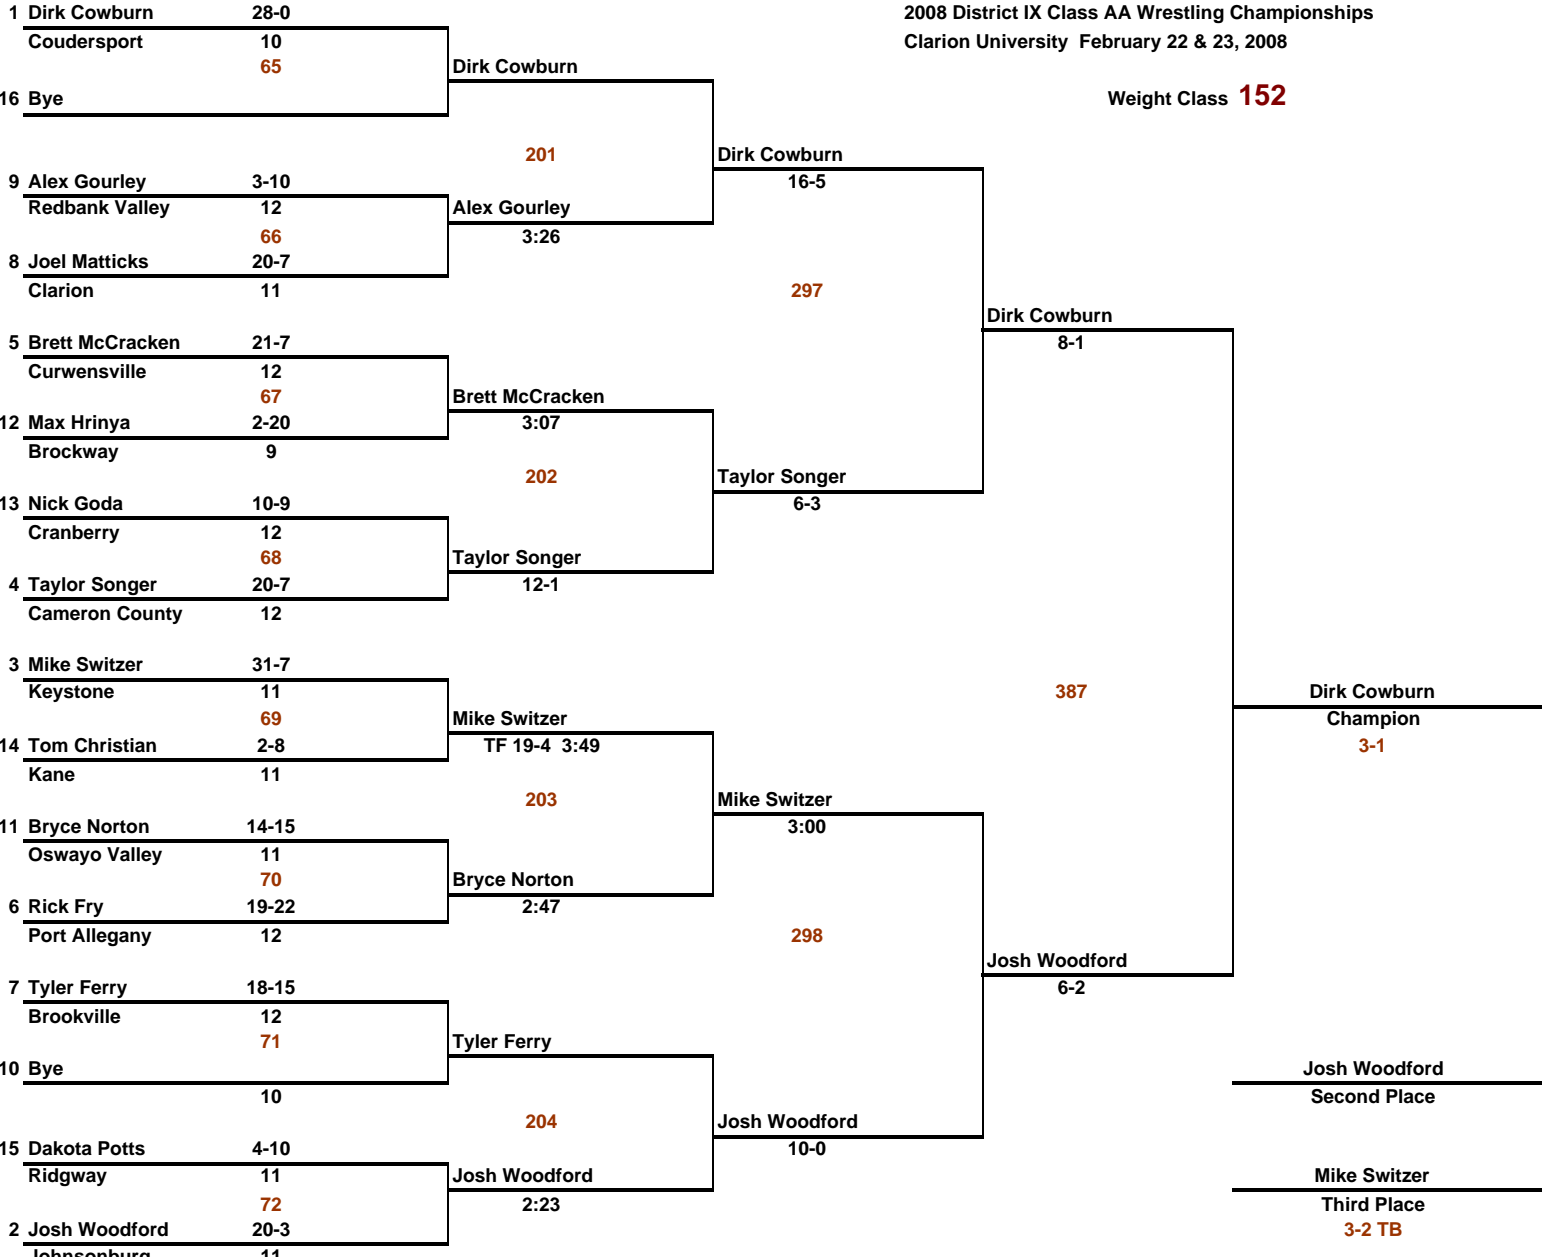

Weight Class **140**

Weight Class **145**

CONSOLATION BRACKET

Weight Class **152**

CONSOLATION BRACKET

Weight Class **160**

CONSOLATION BRACKET

Weight Class **171**