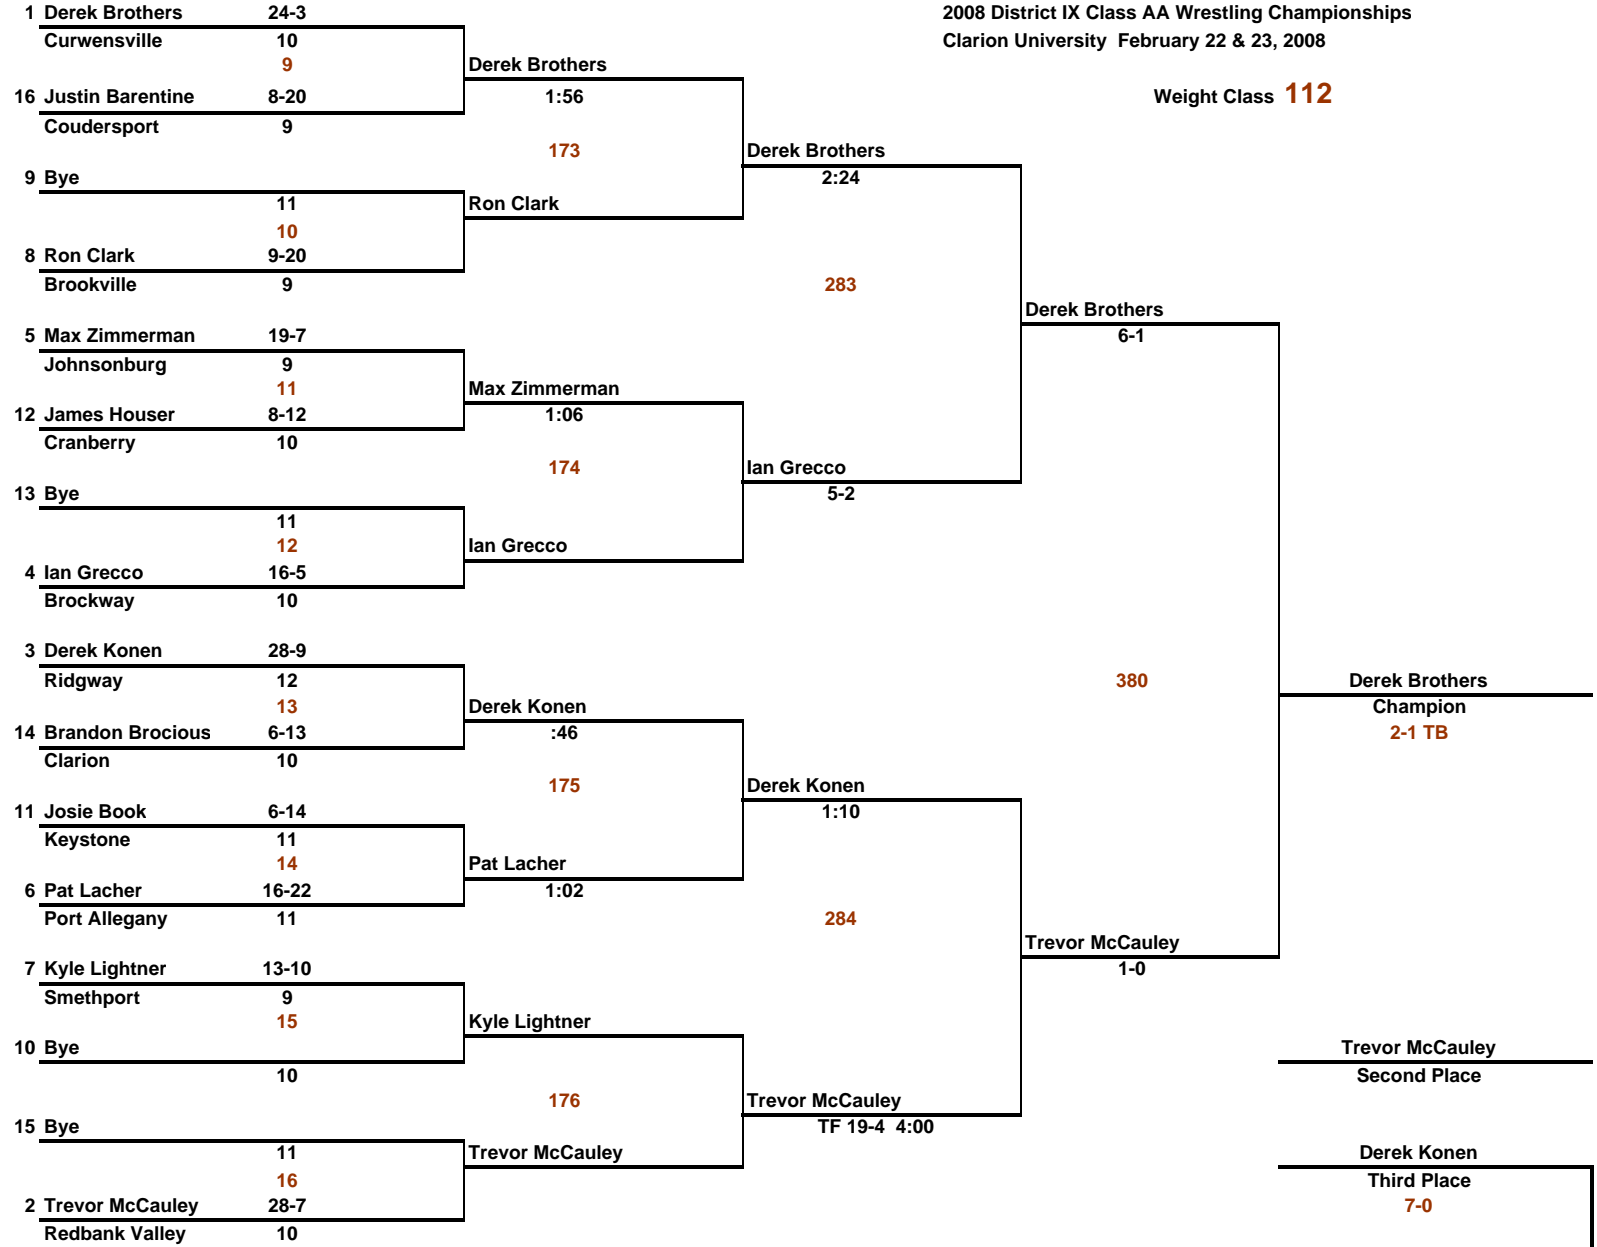

Weight Class **112**