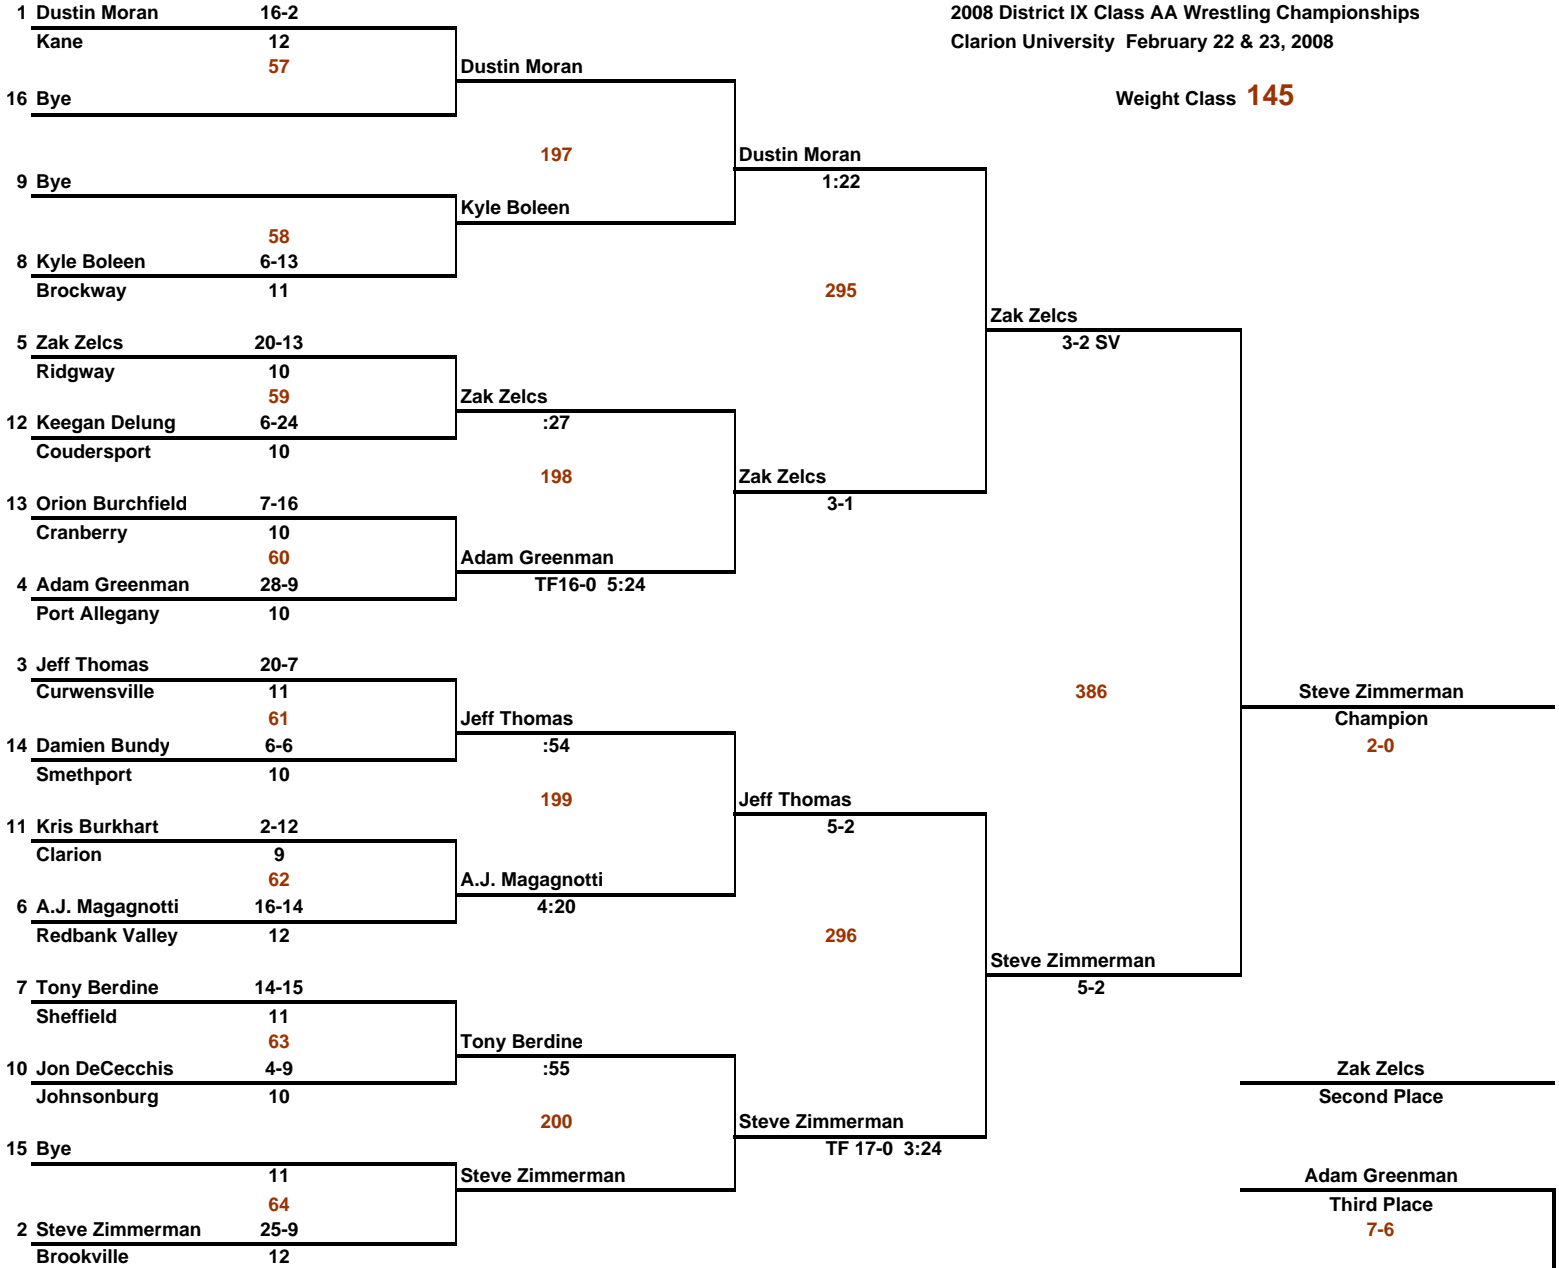

Weight Class **145**