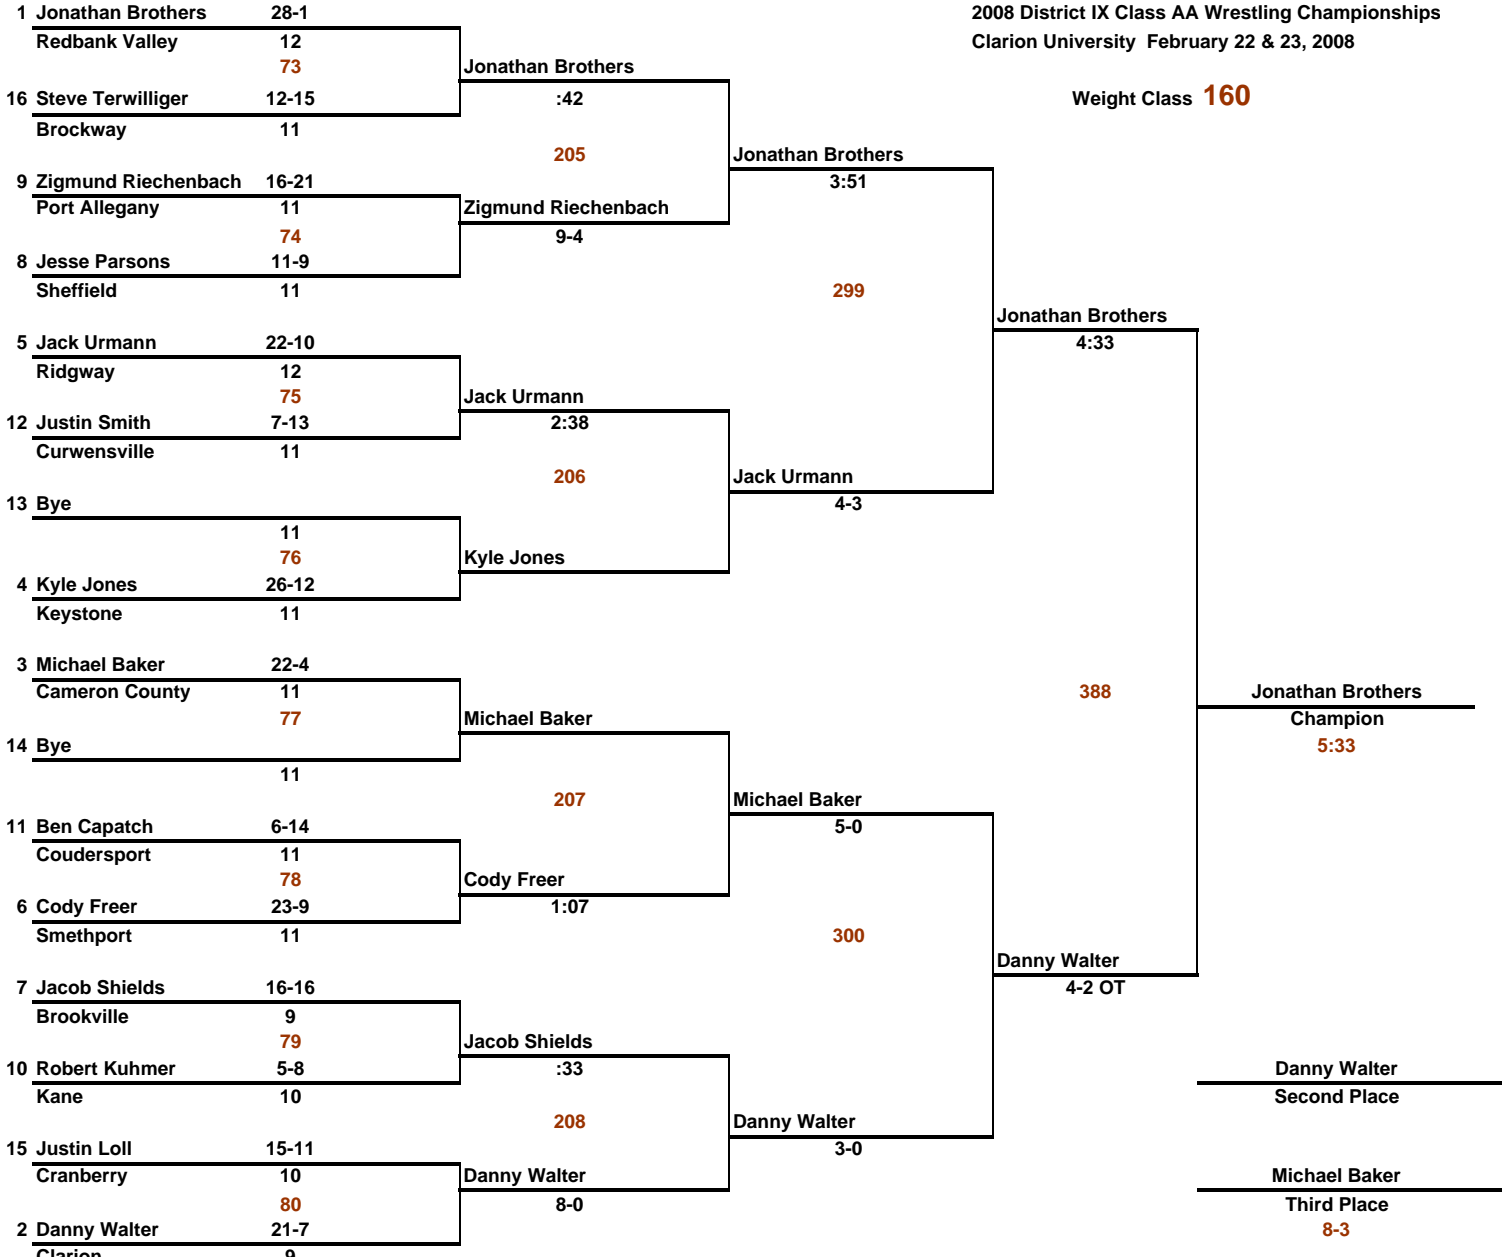

Weight Class **140**

Weight Class **145**

CONSOLATION BRACKET

Weight Class **152**

CONSOLATION BRACKET

Weight Class **160**

CONSOLATION BRACKET

Weight Class **171**