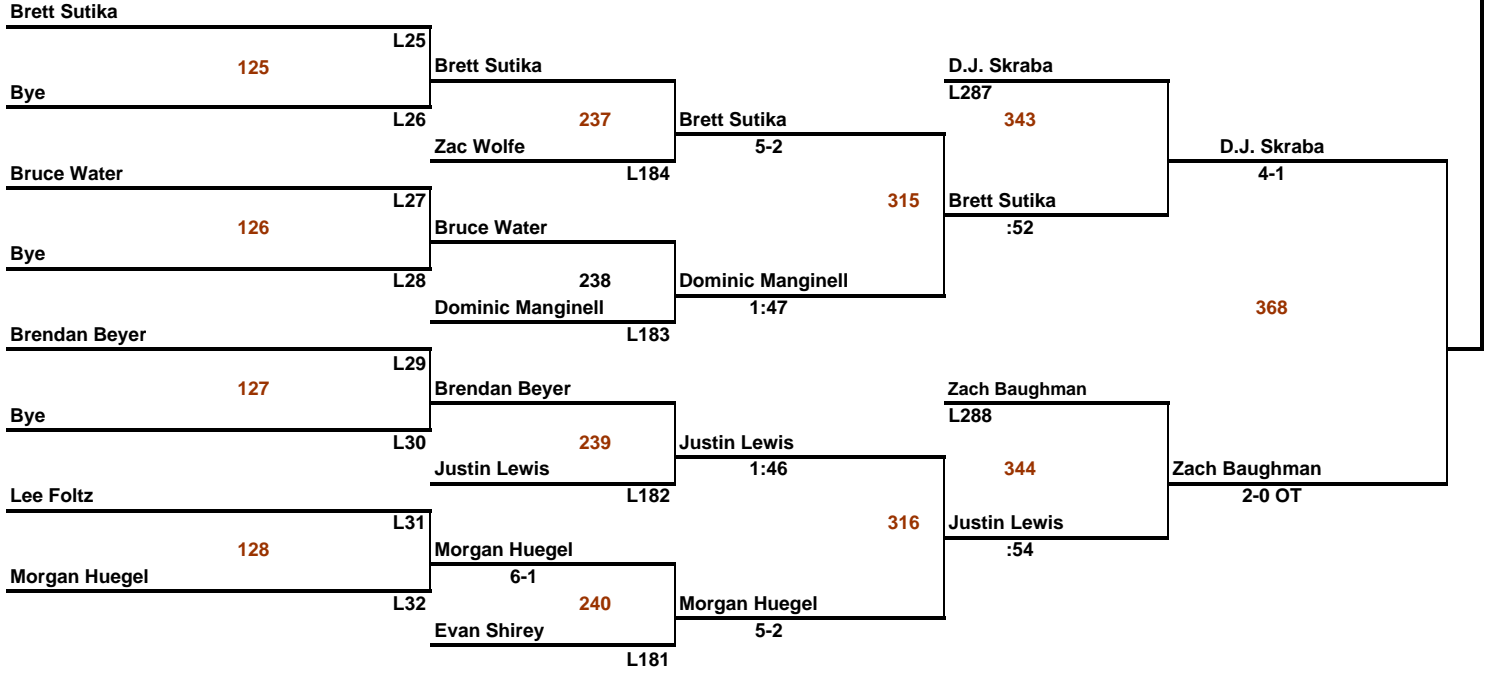

Weight Class **103**

-----  
CONSOLATION BRACKET

Weight Class **112**

-----  
**CONSOLATION BRACKET**

Weight Class **125**

CONSOLATION BRACKET

Weight Class **130**

Weight Class **135**