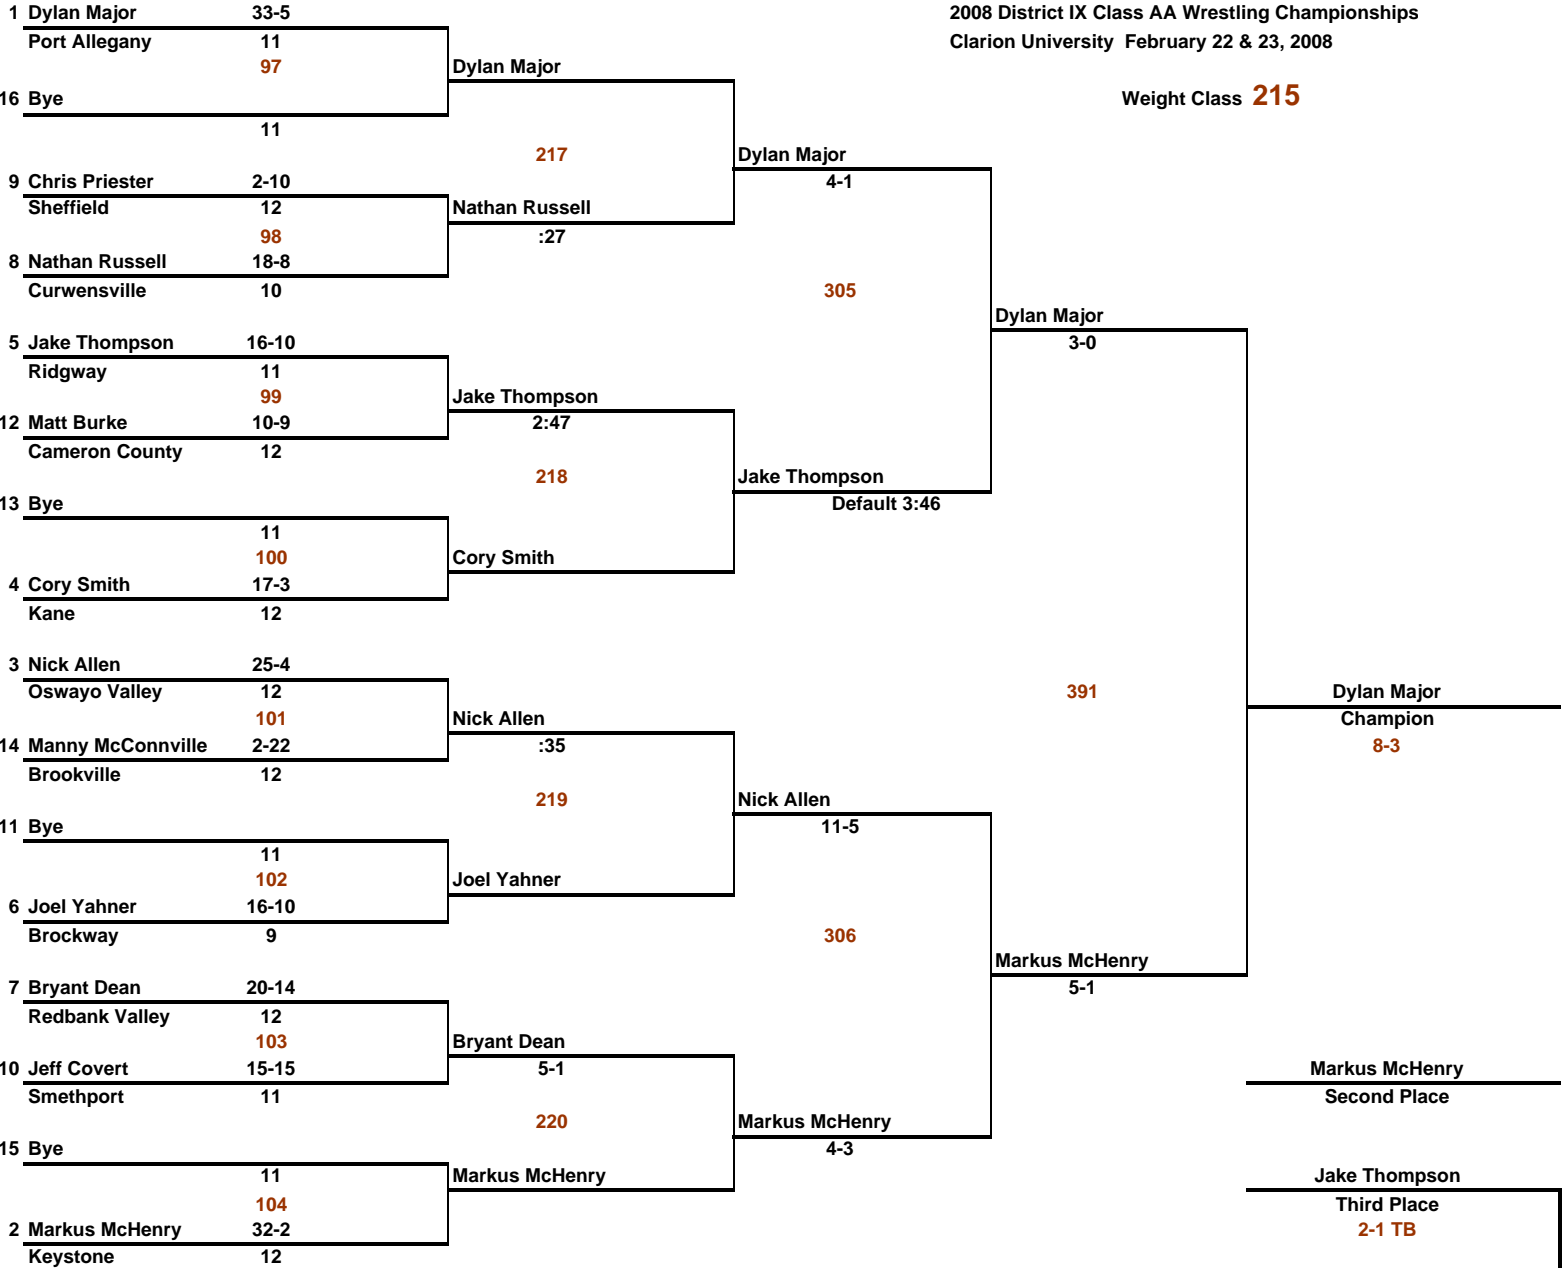

Weight Class **215**