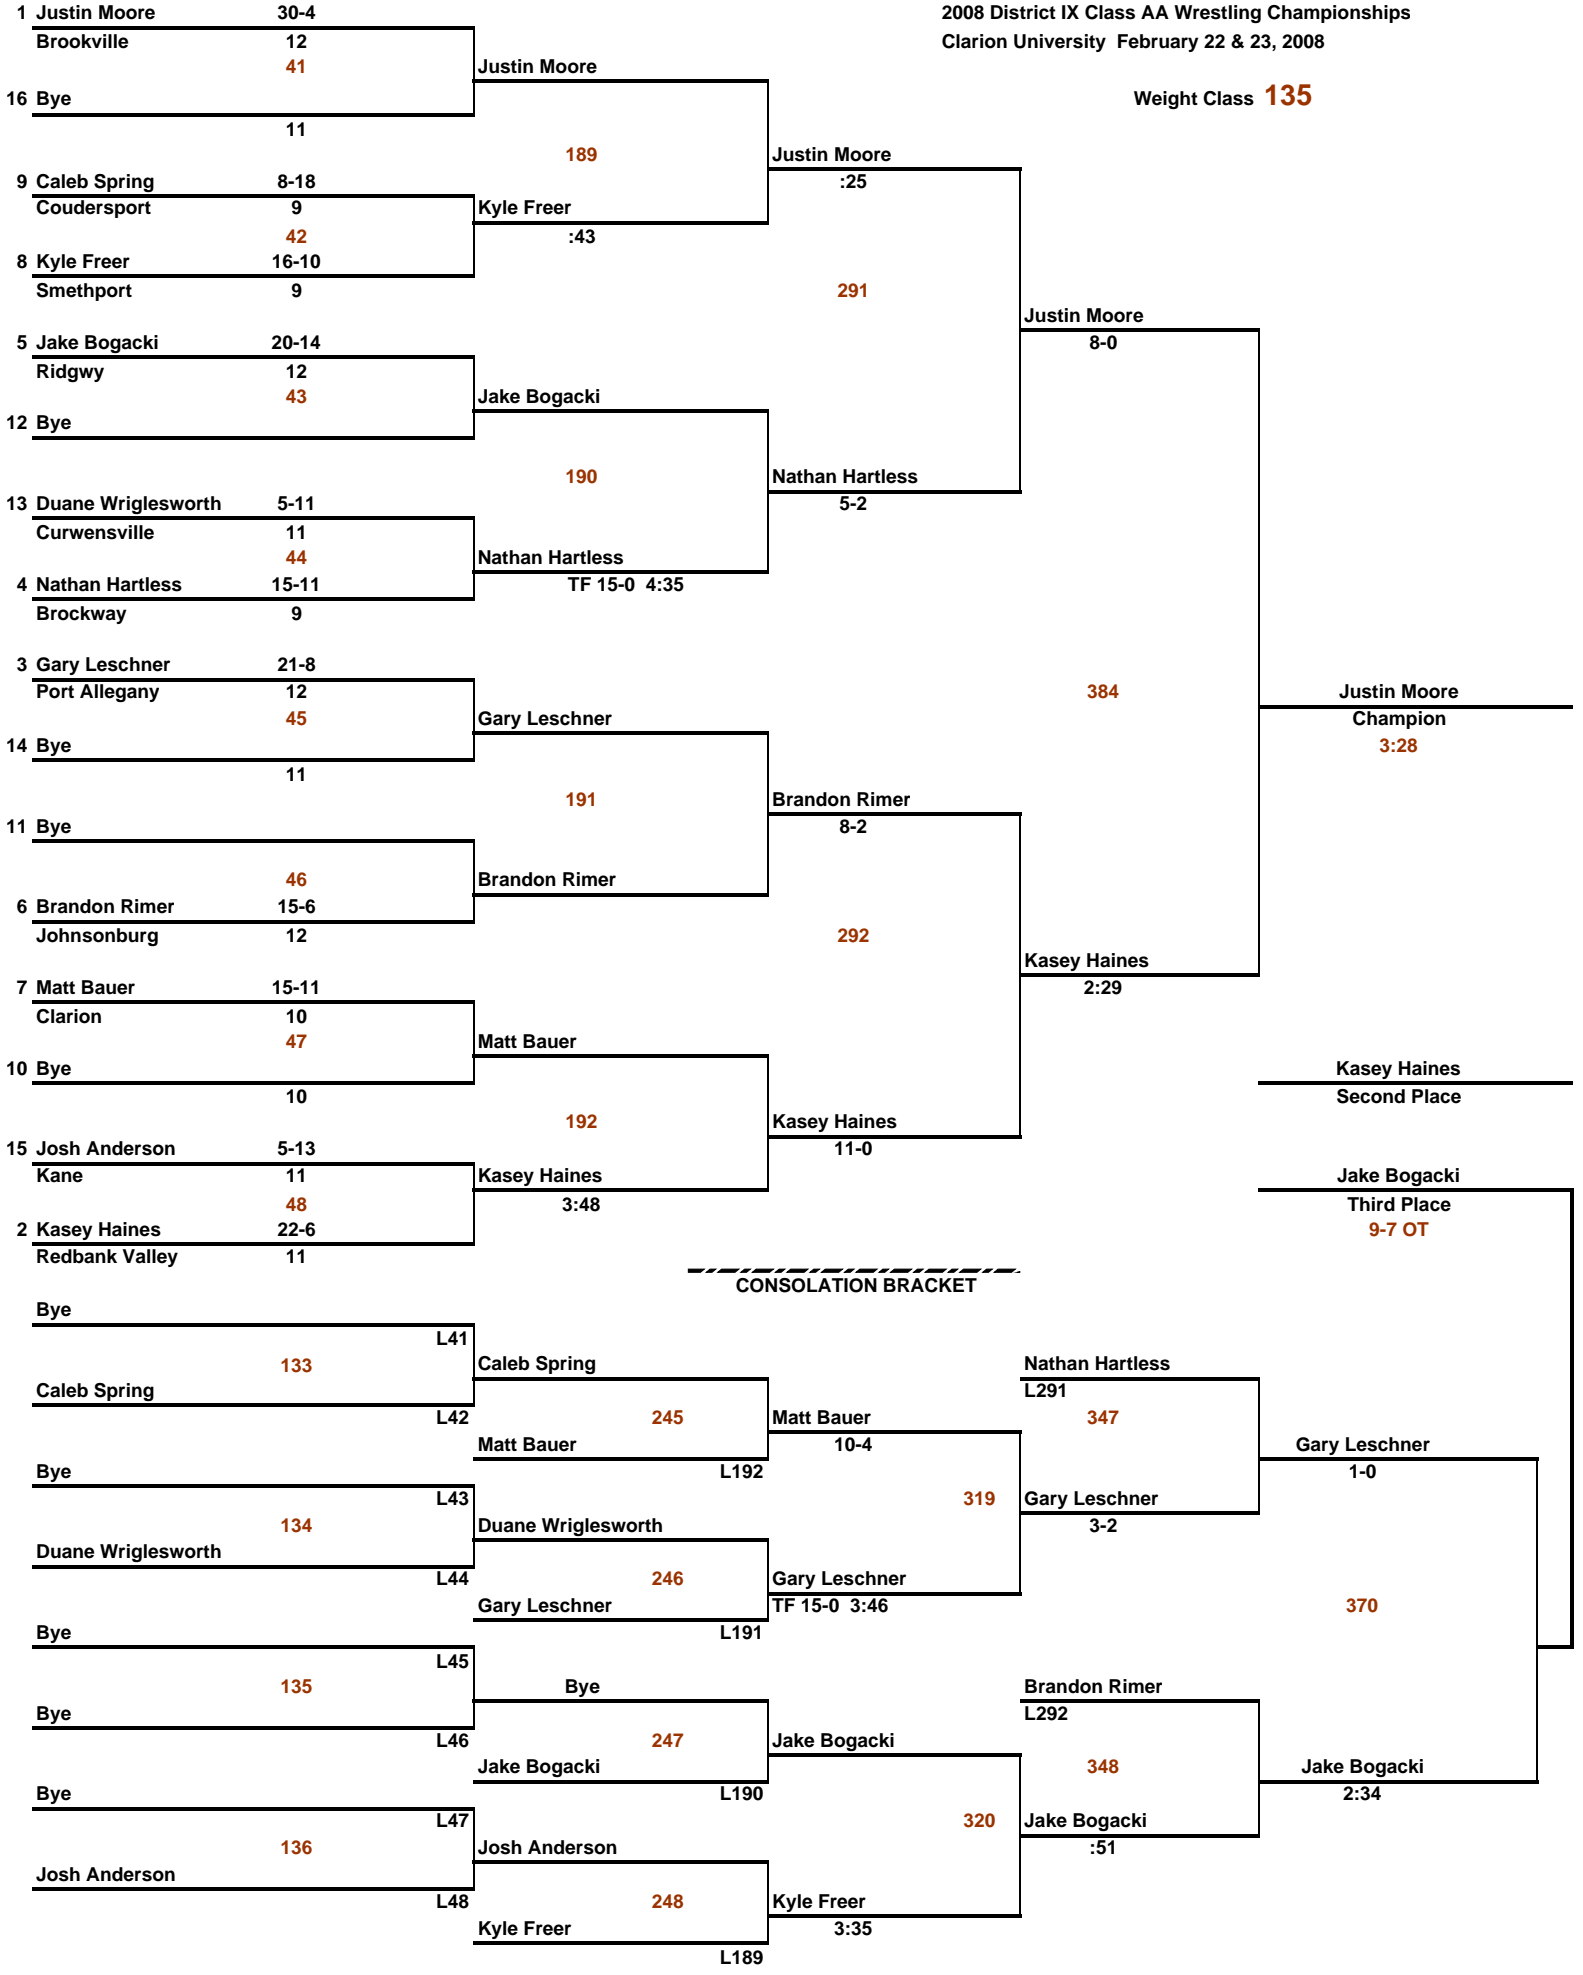

Weight Class **103**

-----  
CONSOLATION BRACKET

Weight Class **112**

-----  
**CONSOLATION BRACKET**

Weight Class **125**

CONSOLATION BRACKET

Weight Class **130**

Weight Class **135**