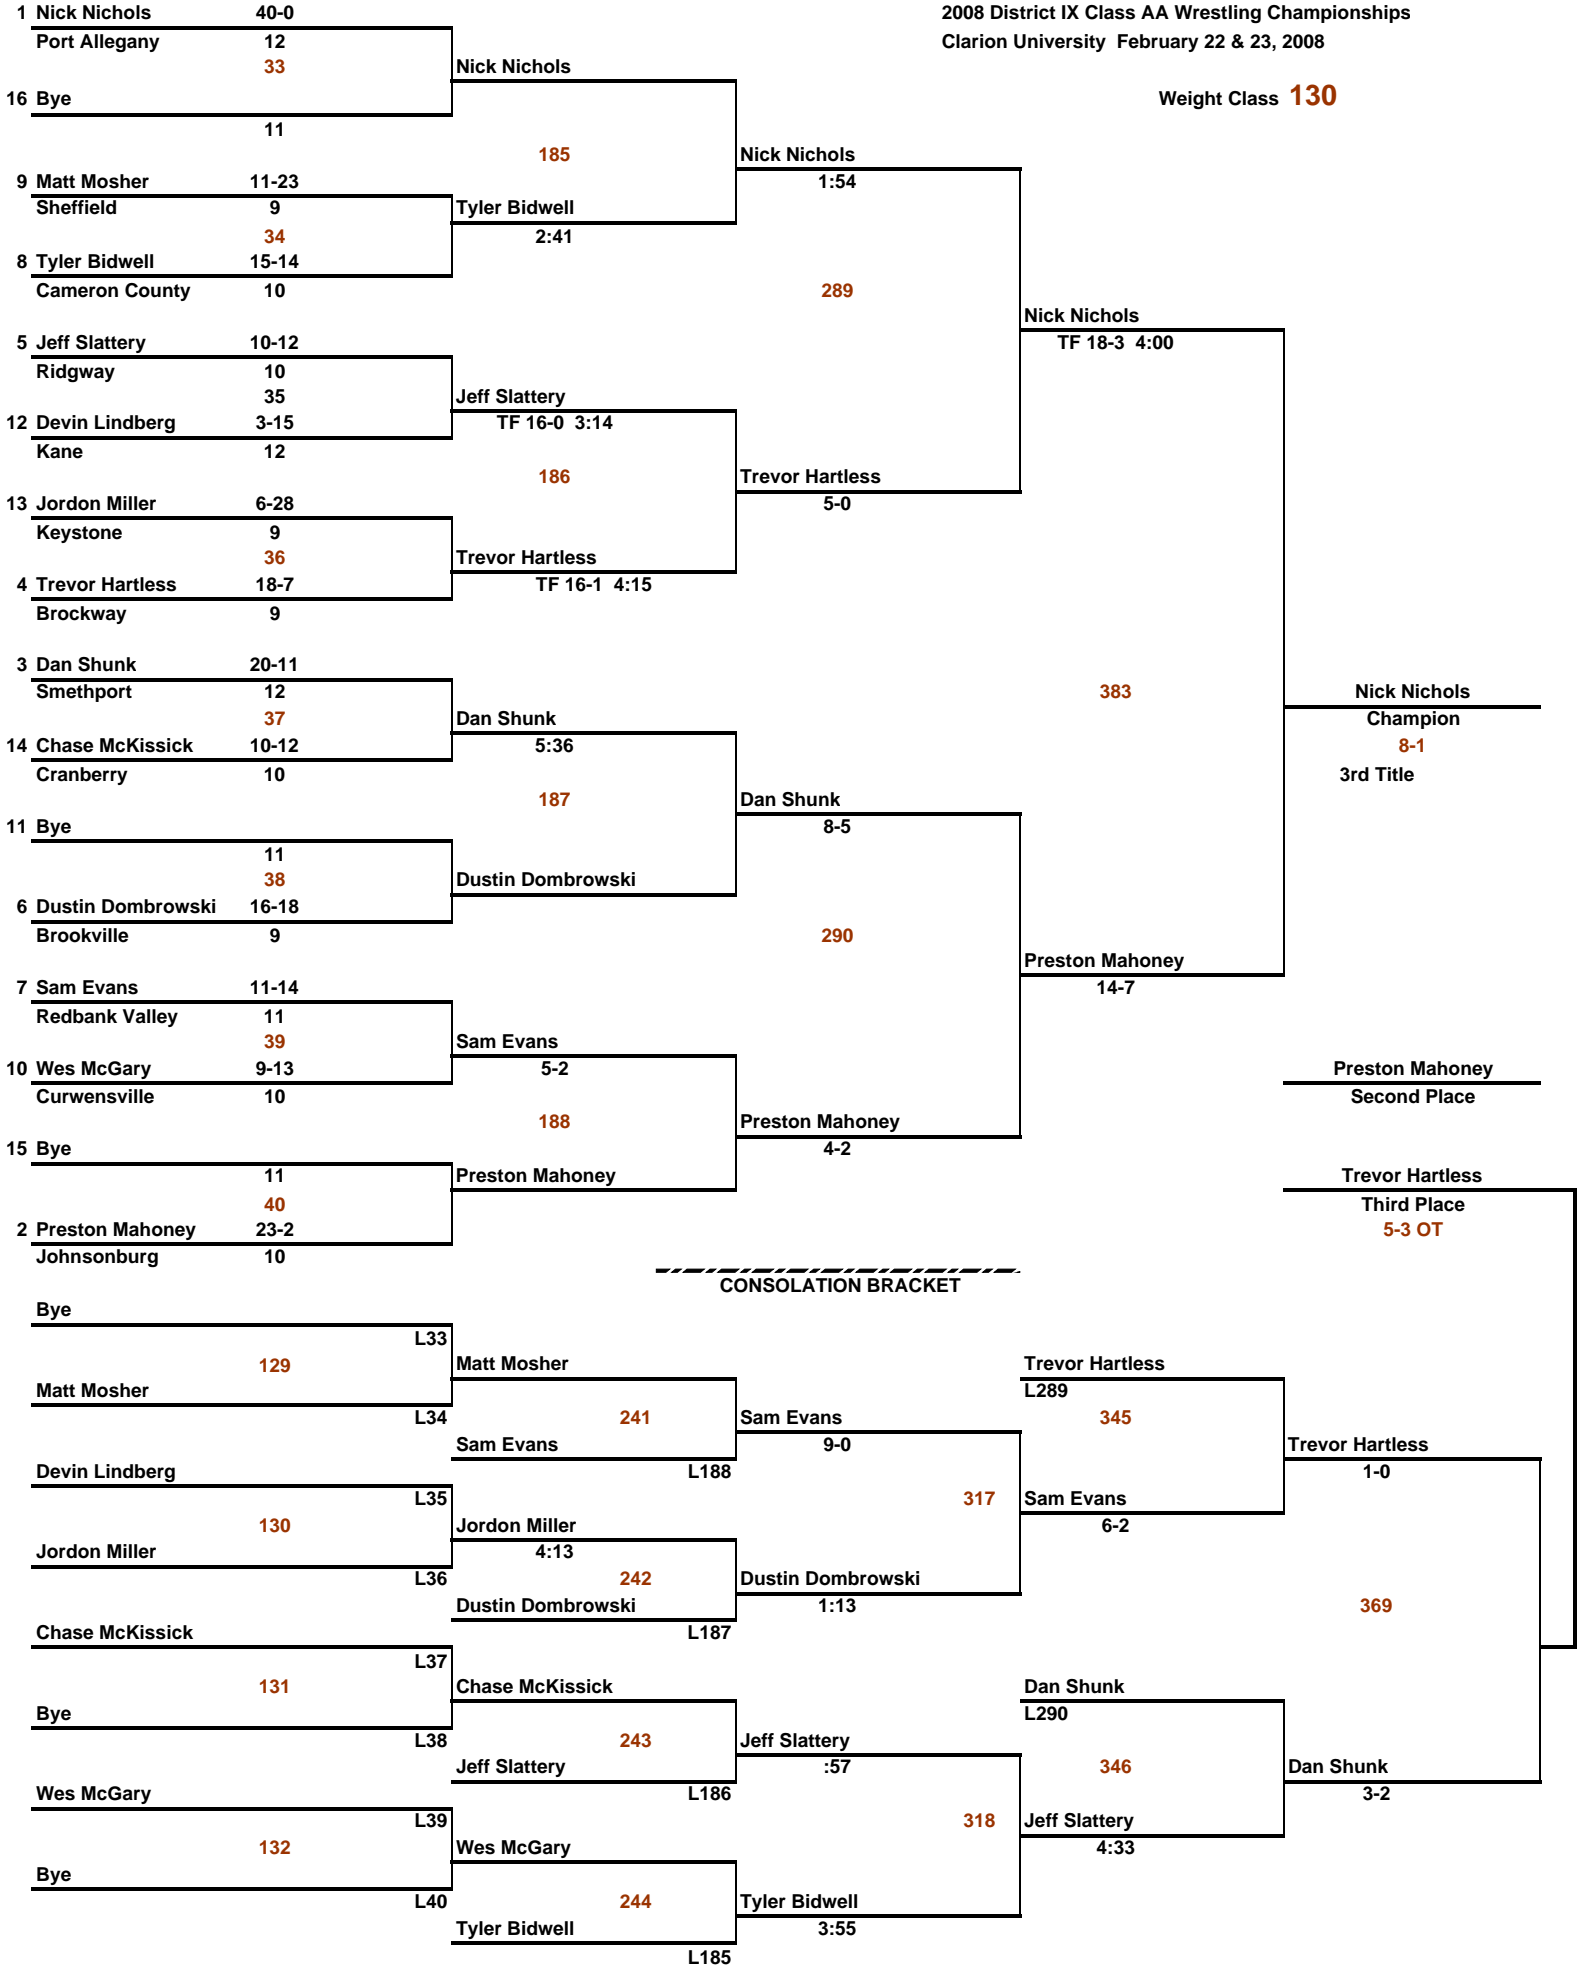

Weight Class **103**

-----  
CONSOLATION BRACKET

Weight Class **112**

-----  
**CONSOLATION BRACKET**

Weight Class **125**

CONSOLATION BRACKET

Weight Class **130**

Weight Class **135**