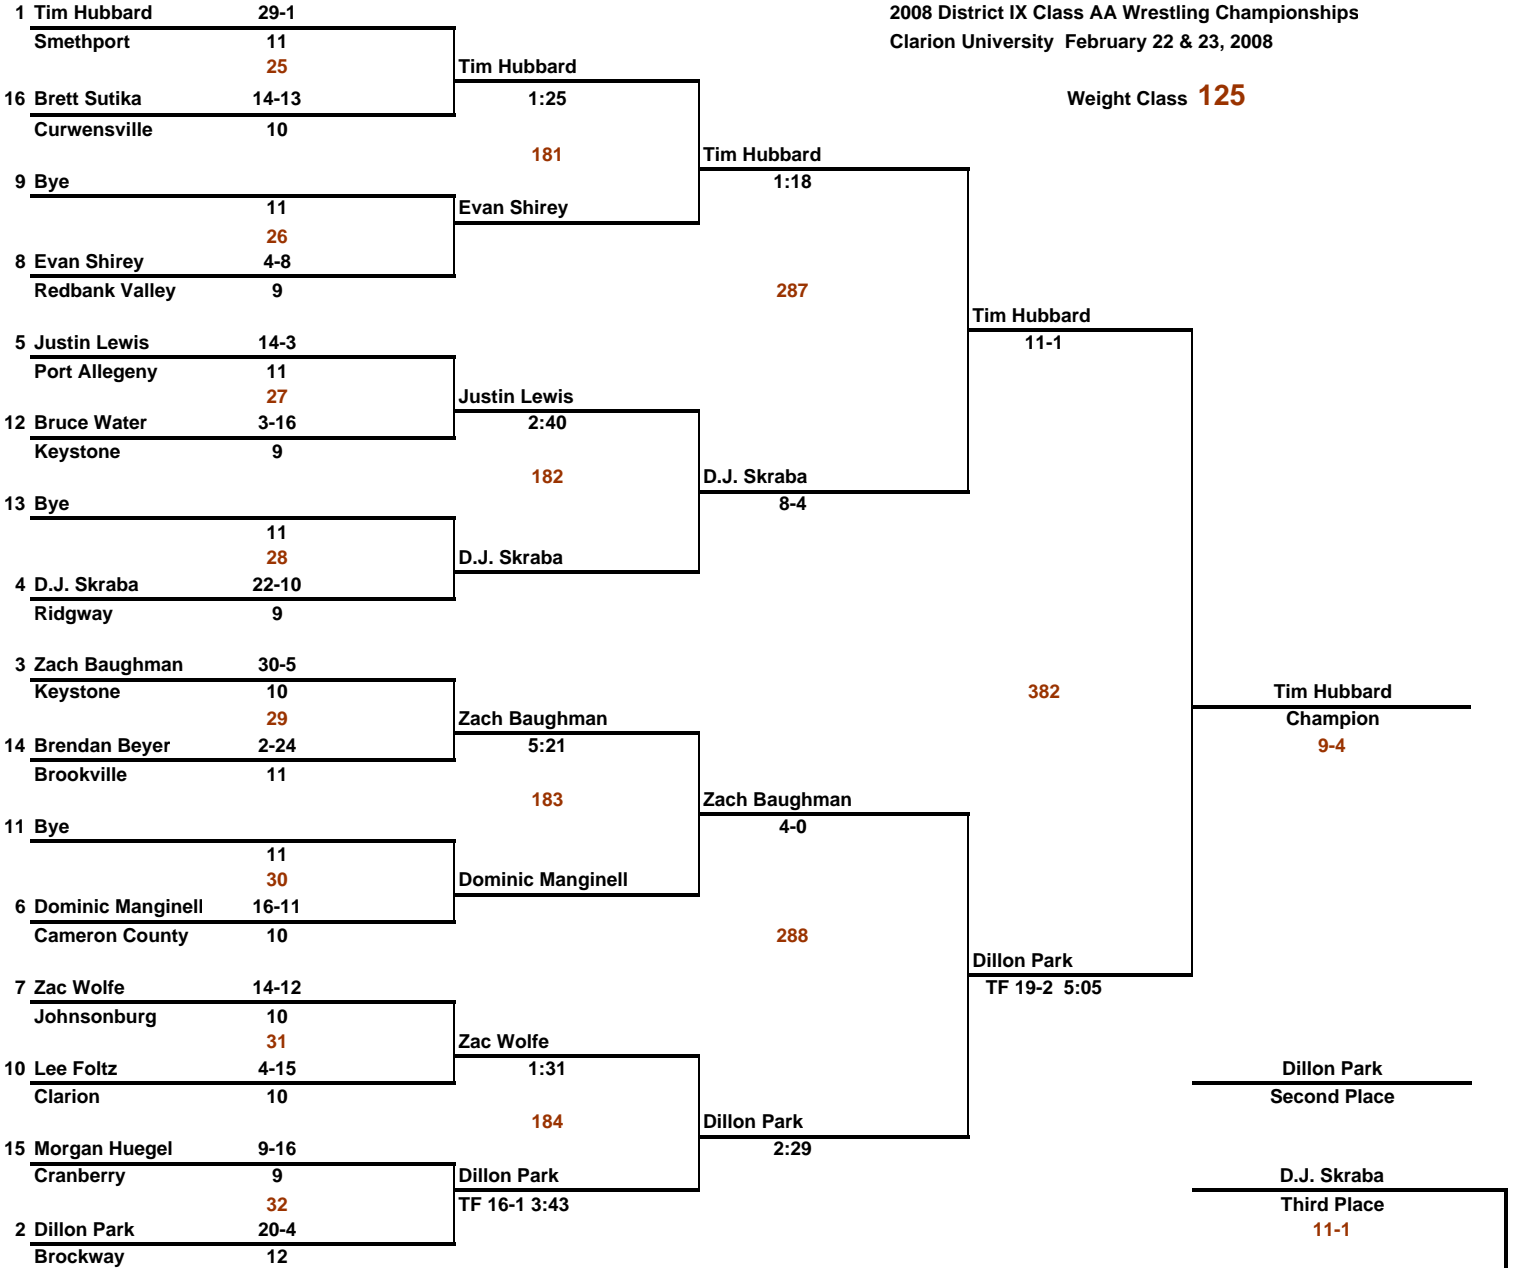

Weight Class **103**

-----  
CONSOLATION BRACKET

Weight Class **112**

-----  
**CONSOLATION BRACKET**

Weight Class **125**

CONSOLATION BRACKET

Weight Class **130**

Weight Class **135**