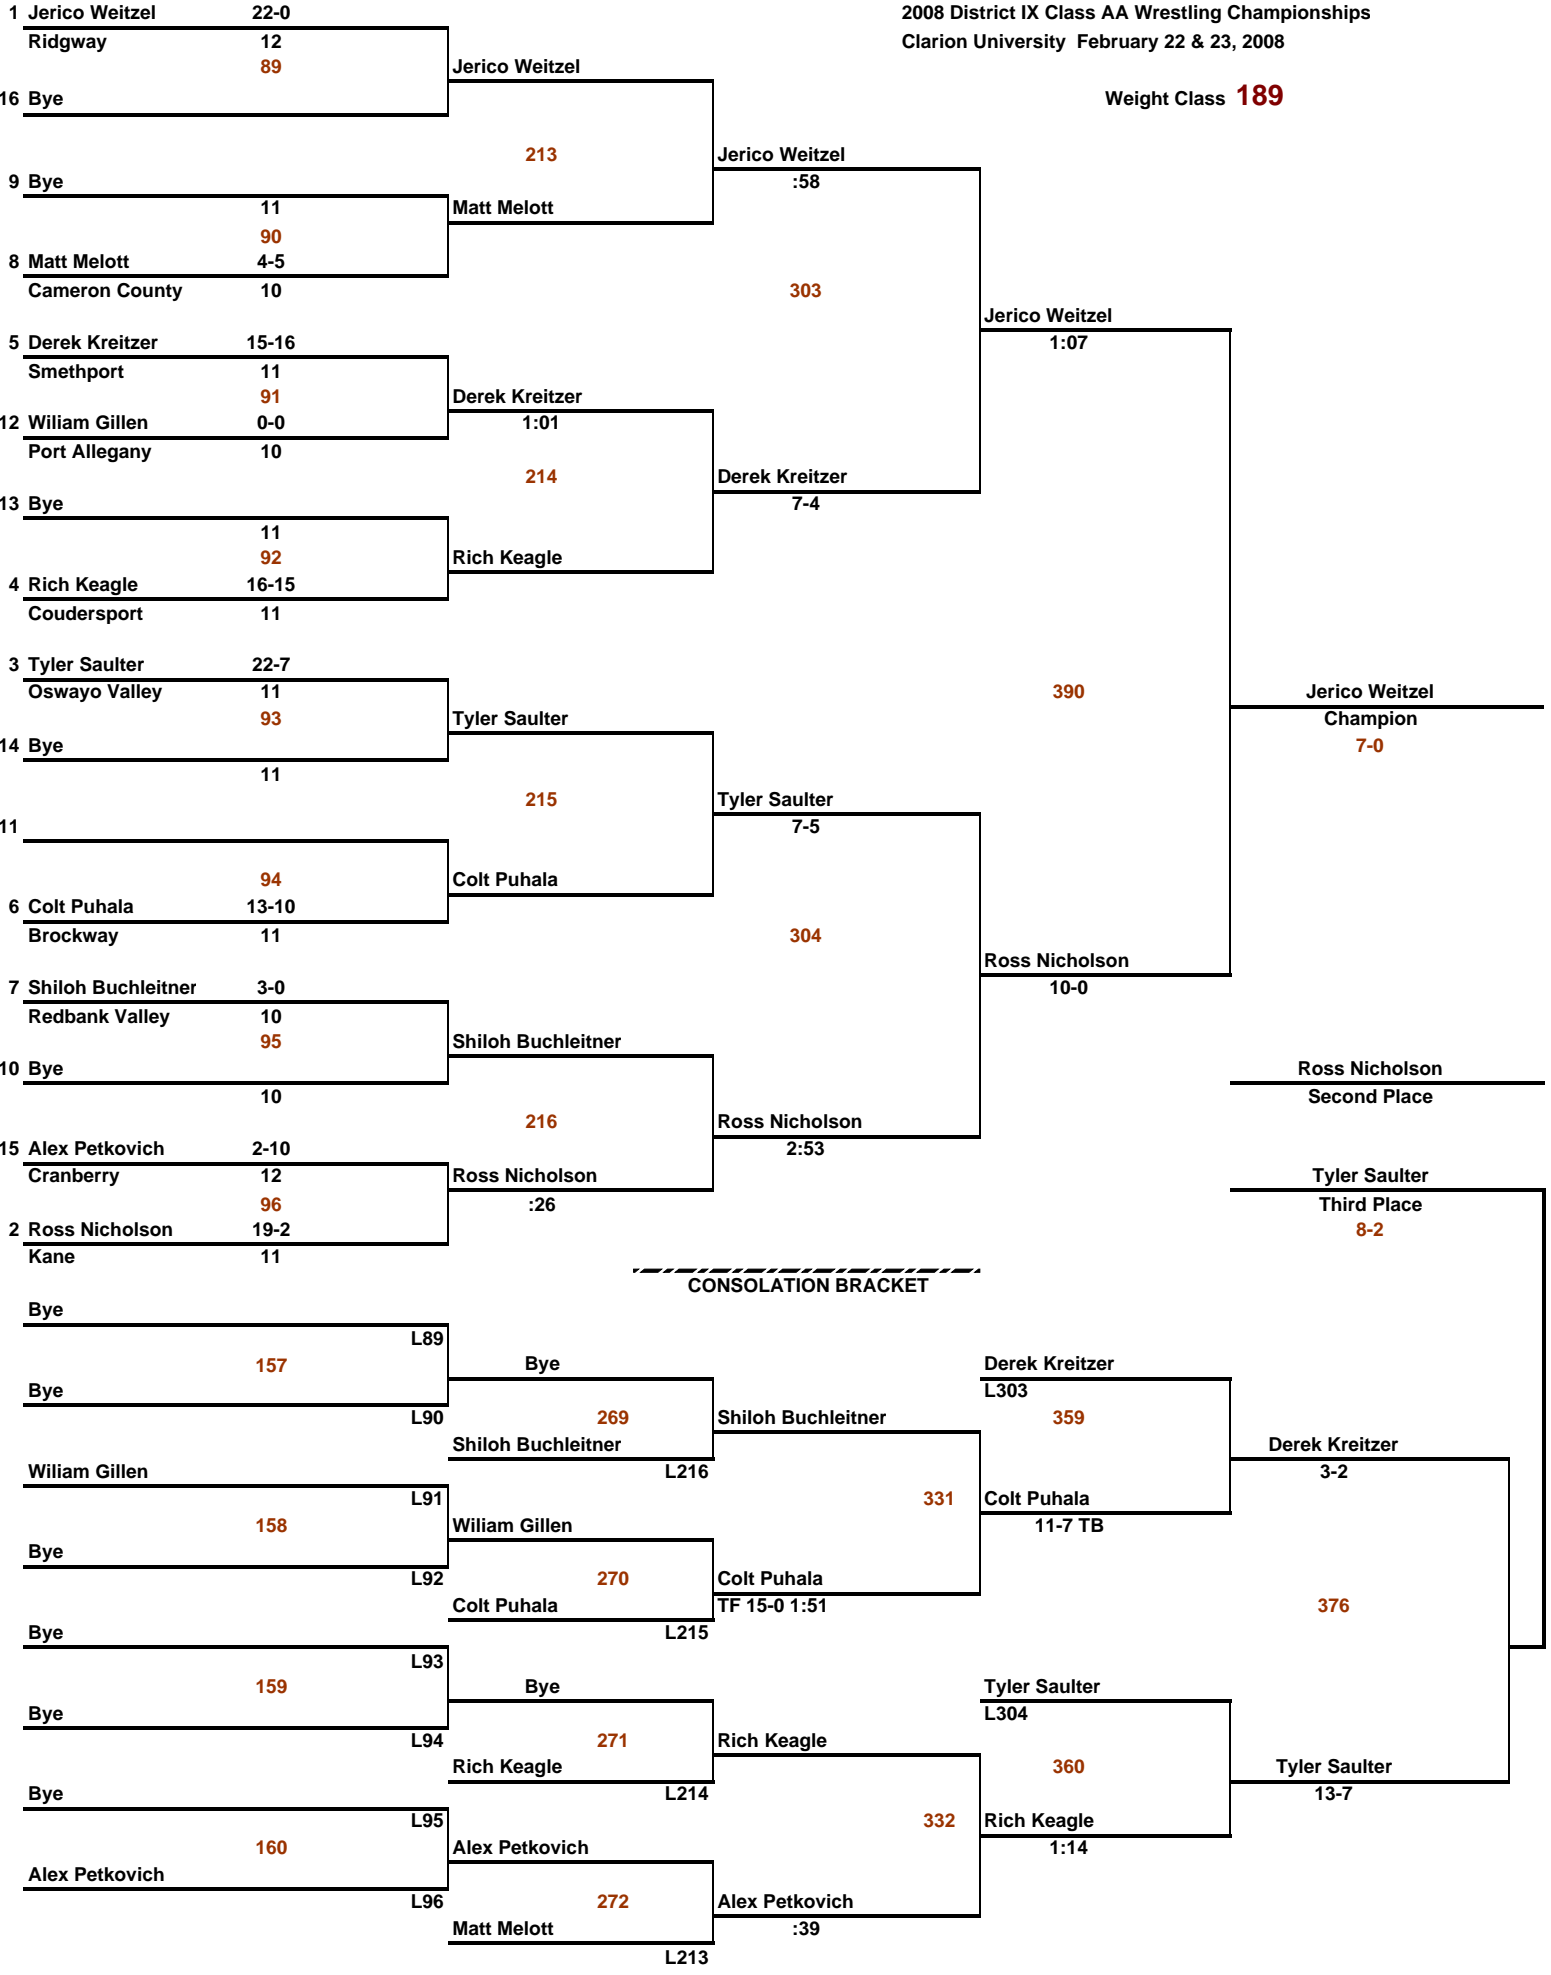

Weight Class **189**