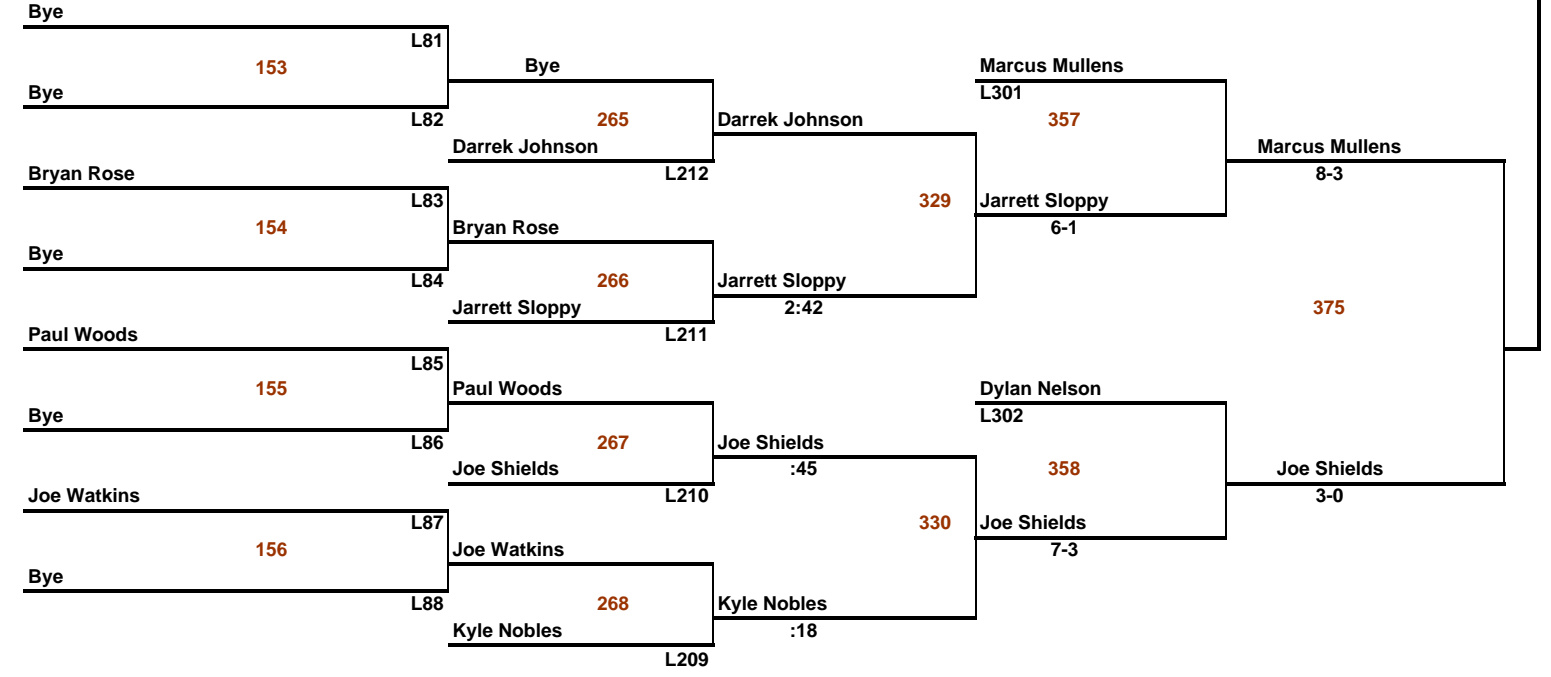

CONSOLATION BRACKET