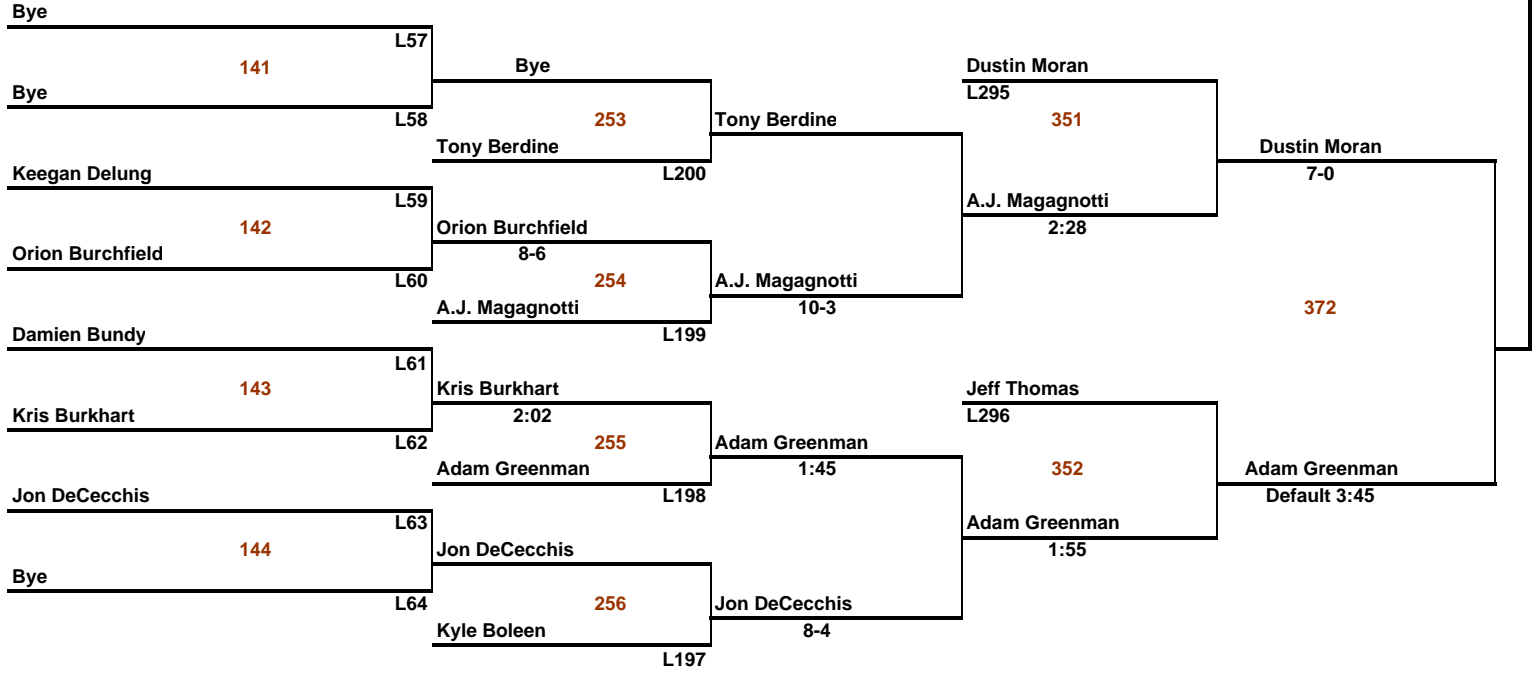

CONSOLATION BRACKET