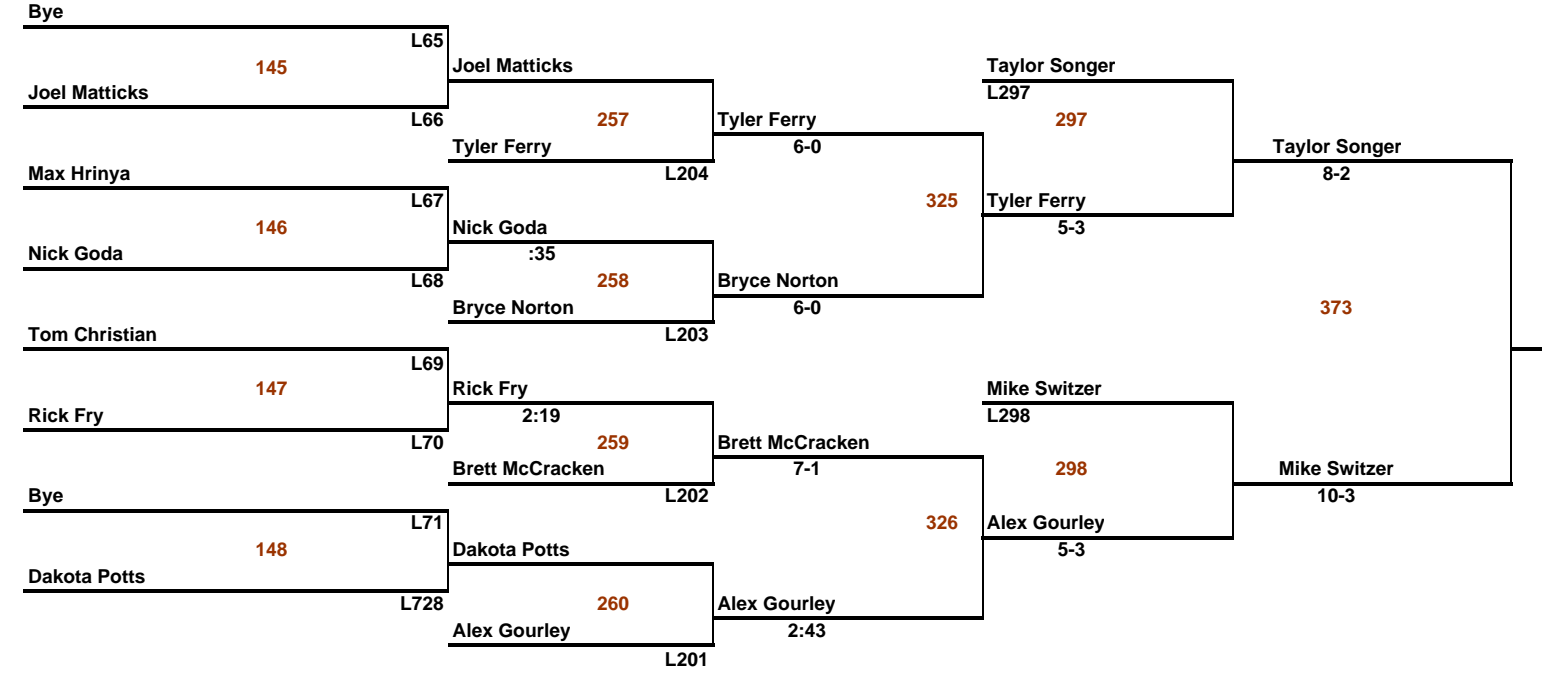

Weight Class **140**

Weight Class **145**

CONSOLATION BRACKET

Weight Class **152**

CONSOLATION BRACKET

Weight Class **160**

CONSOLATION BRACKET

Weight Class **171**