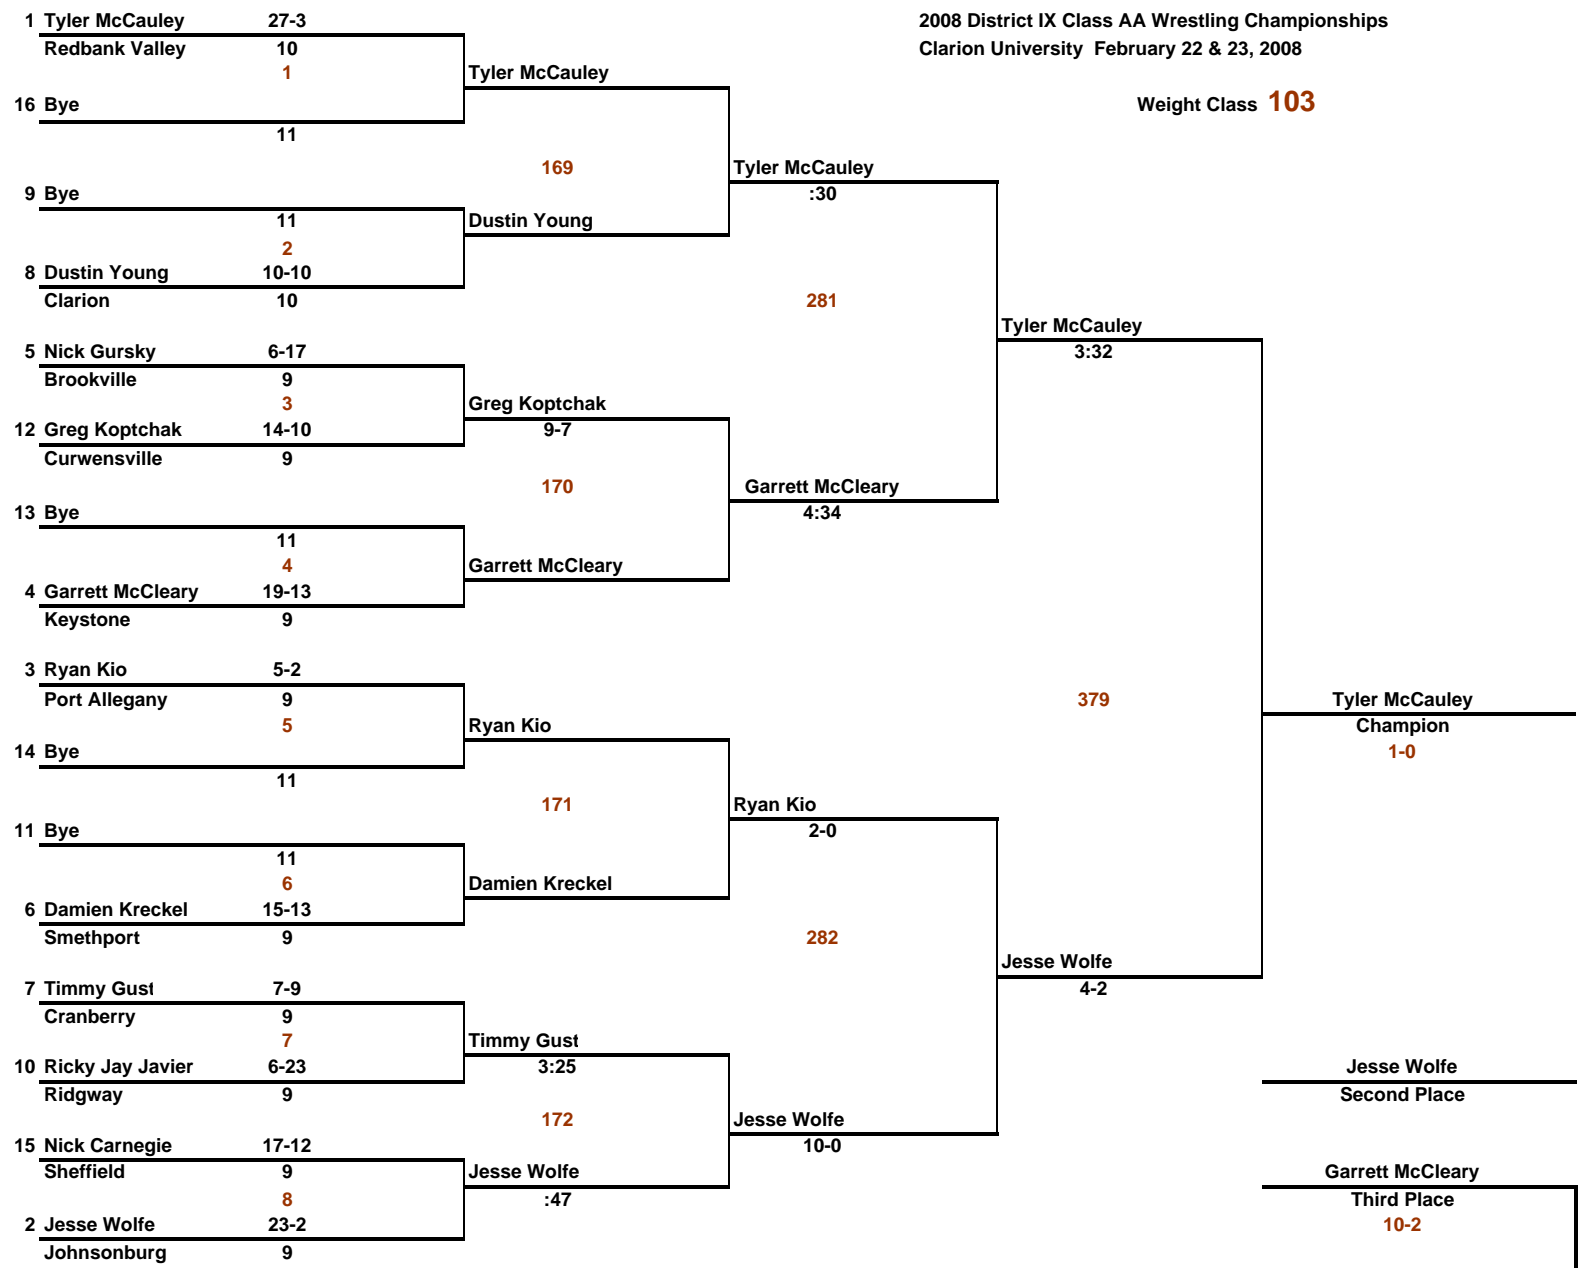

2008 Class AA Team Scores Final Results

		1st	2nd	3rd	4th
1 Redbank Valley	184.5	3	3	2	
2 Ridgway	178.5	3	1	4	
3 Port Allegany	123.5	2		1	3
4 Smethport	121.5	2	1		1
5 Brookville	90.5	2		1	1
6 Johnsonburg	82		3		
7 Brockway	78		2	1	1
8 Curwensville	66.5	1			
Keystone	66.5		1	2	1
10 Clarion	54			1	1
11 Kane	50		2		1
12 Cameron County	48			1	2
13 Oswayo Valley	40			1	2
14 Coudersport	25	1			
15 Cranberry	17				
16 Sheffield	5				

Coach of the Year   **Mike Kundick**   **Redbank Valley**

Outstanding Wrestler   **Jonathan Brothers**   **Redbank Valley**   **160 Lbs**

Weight Class **103**