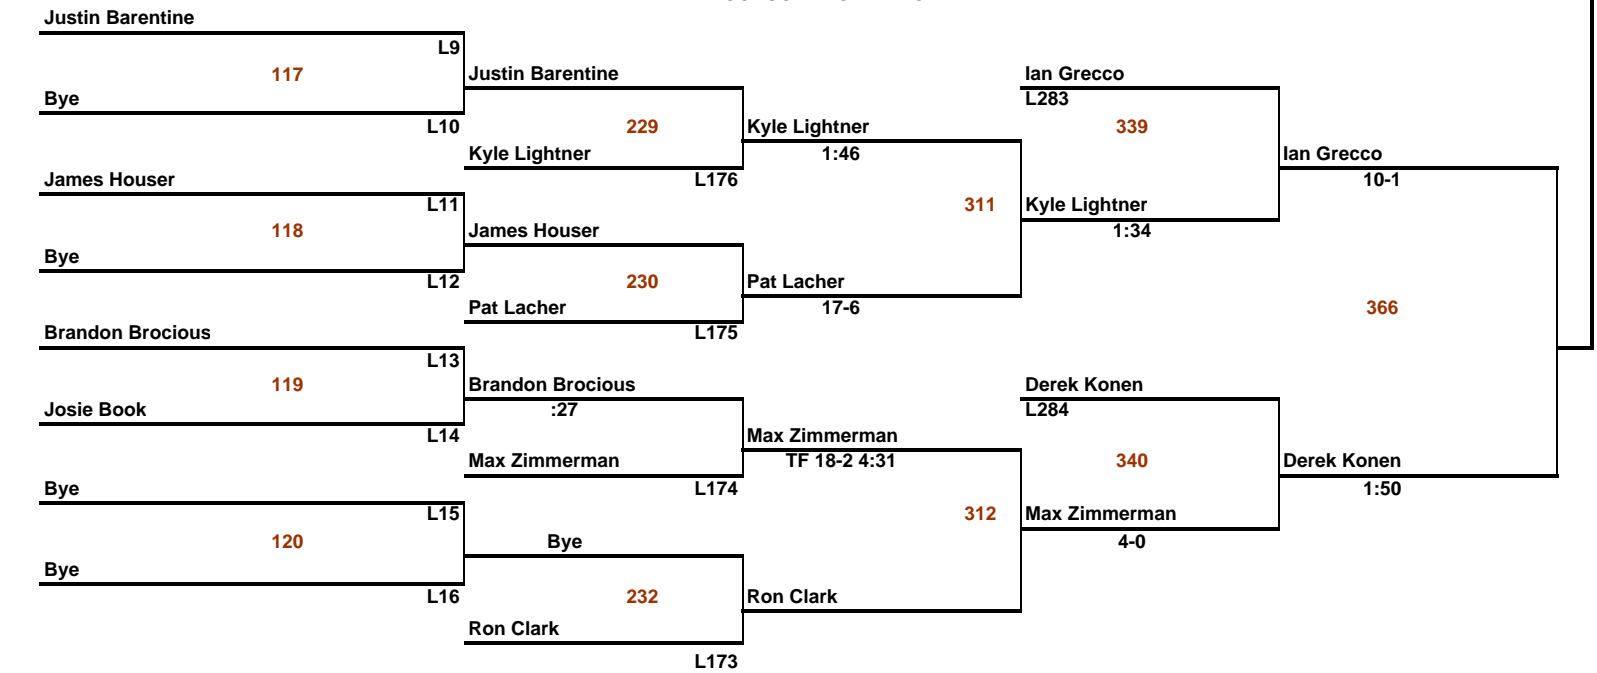

Weight Class **103**

-----  
CONSOLATION BRACKET

Weight Class **112**

-----  
**CONSOLATION BRACKET**

Weight Class **125**

CONSOLATION BRACKET

Weight Class **130**

Weight Class **135**