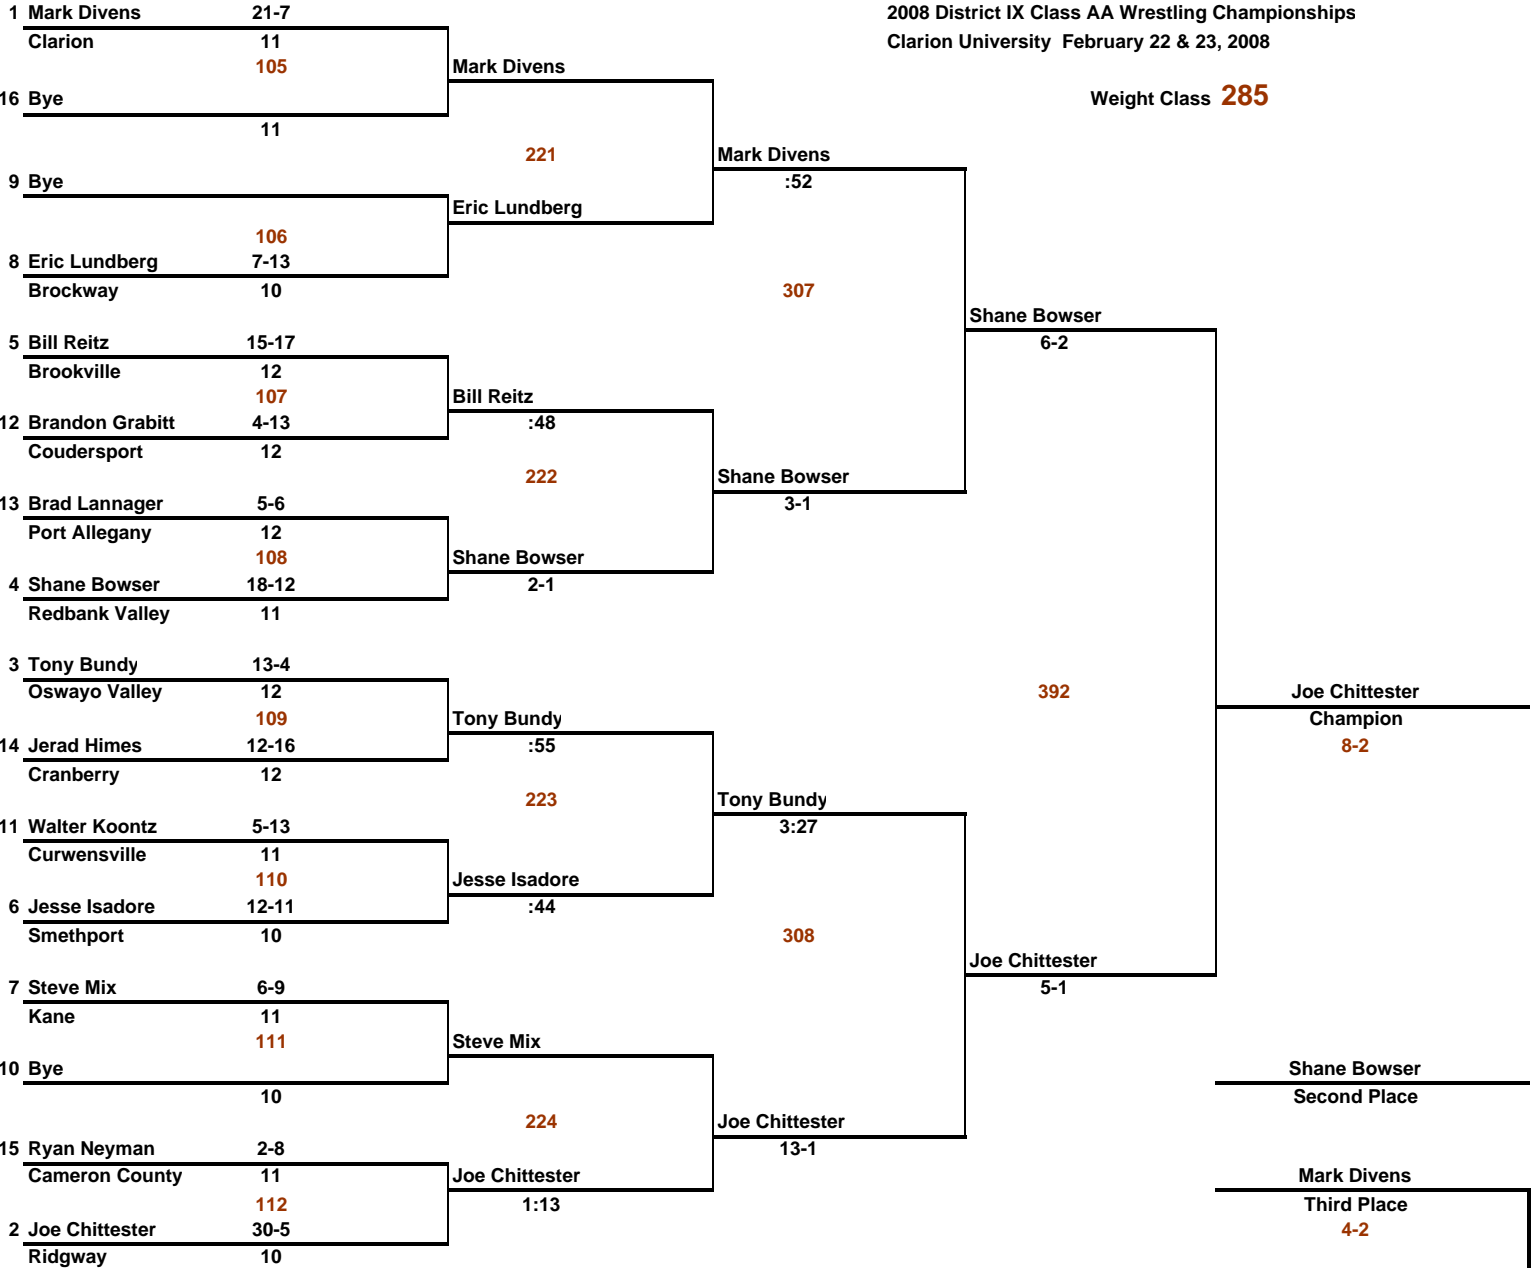

**CONSOLATION BRACKET**

Weight Class **189**

Weight Class **215**

CONSOLATION BRACKET

Weight Class **285**

CONSOLATION BRACKET