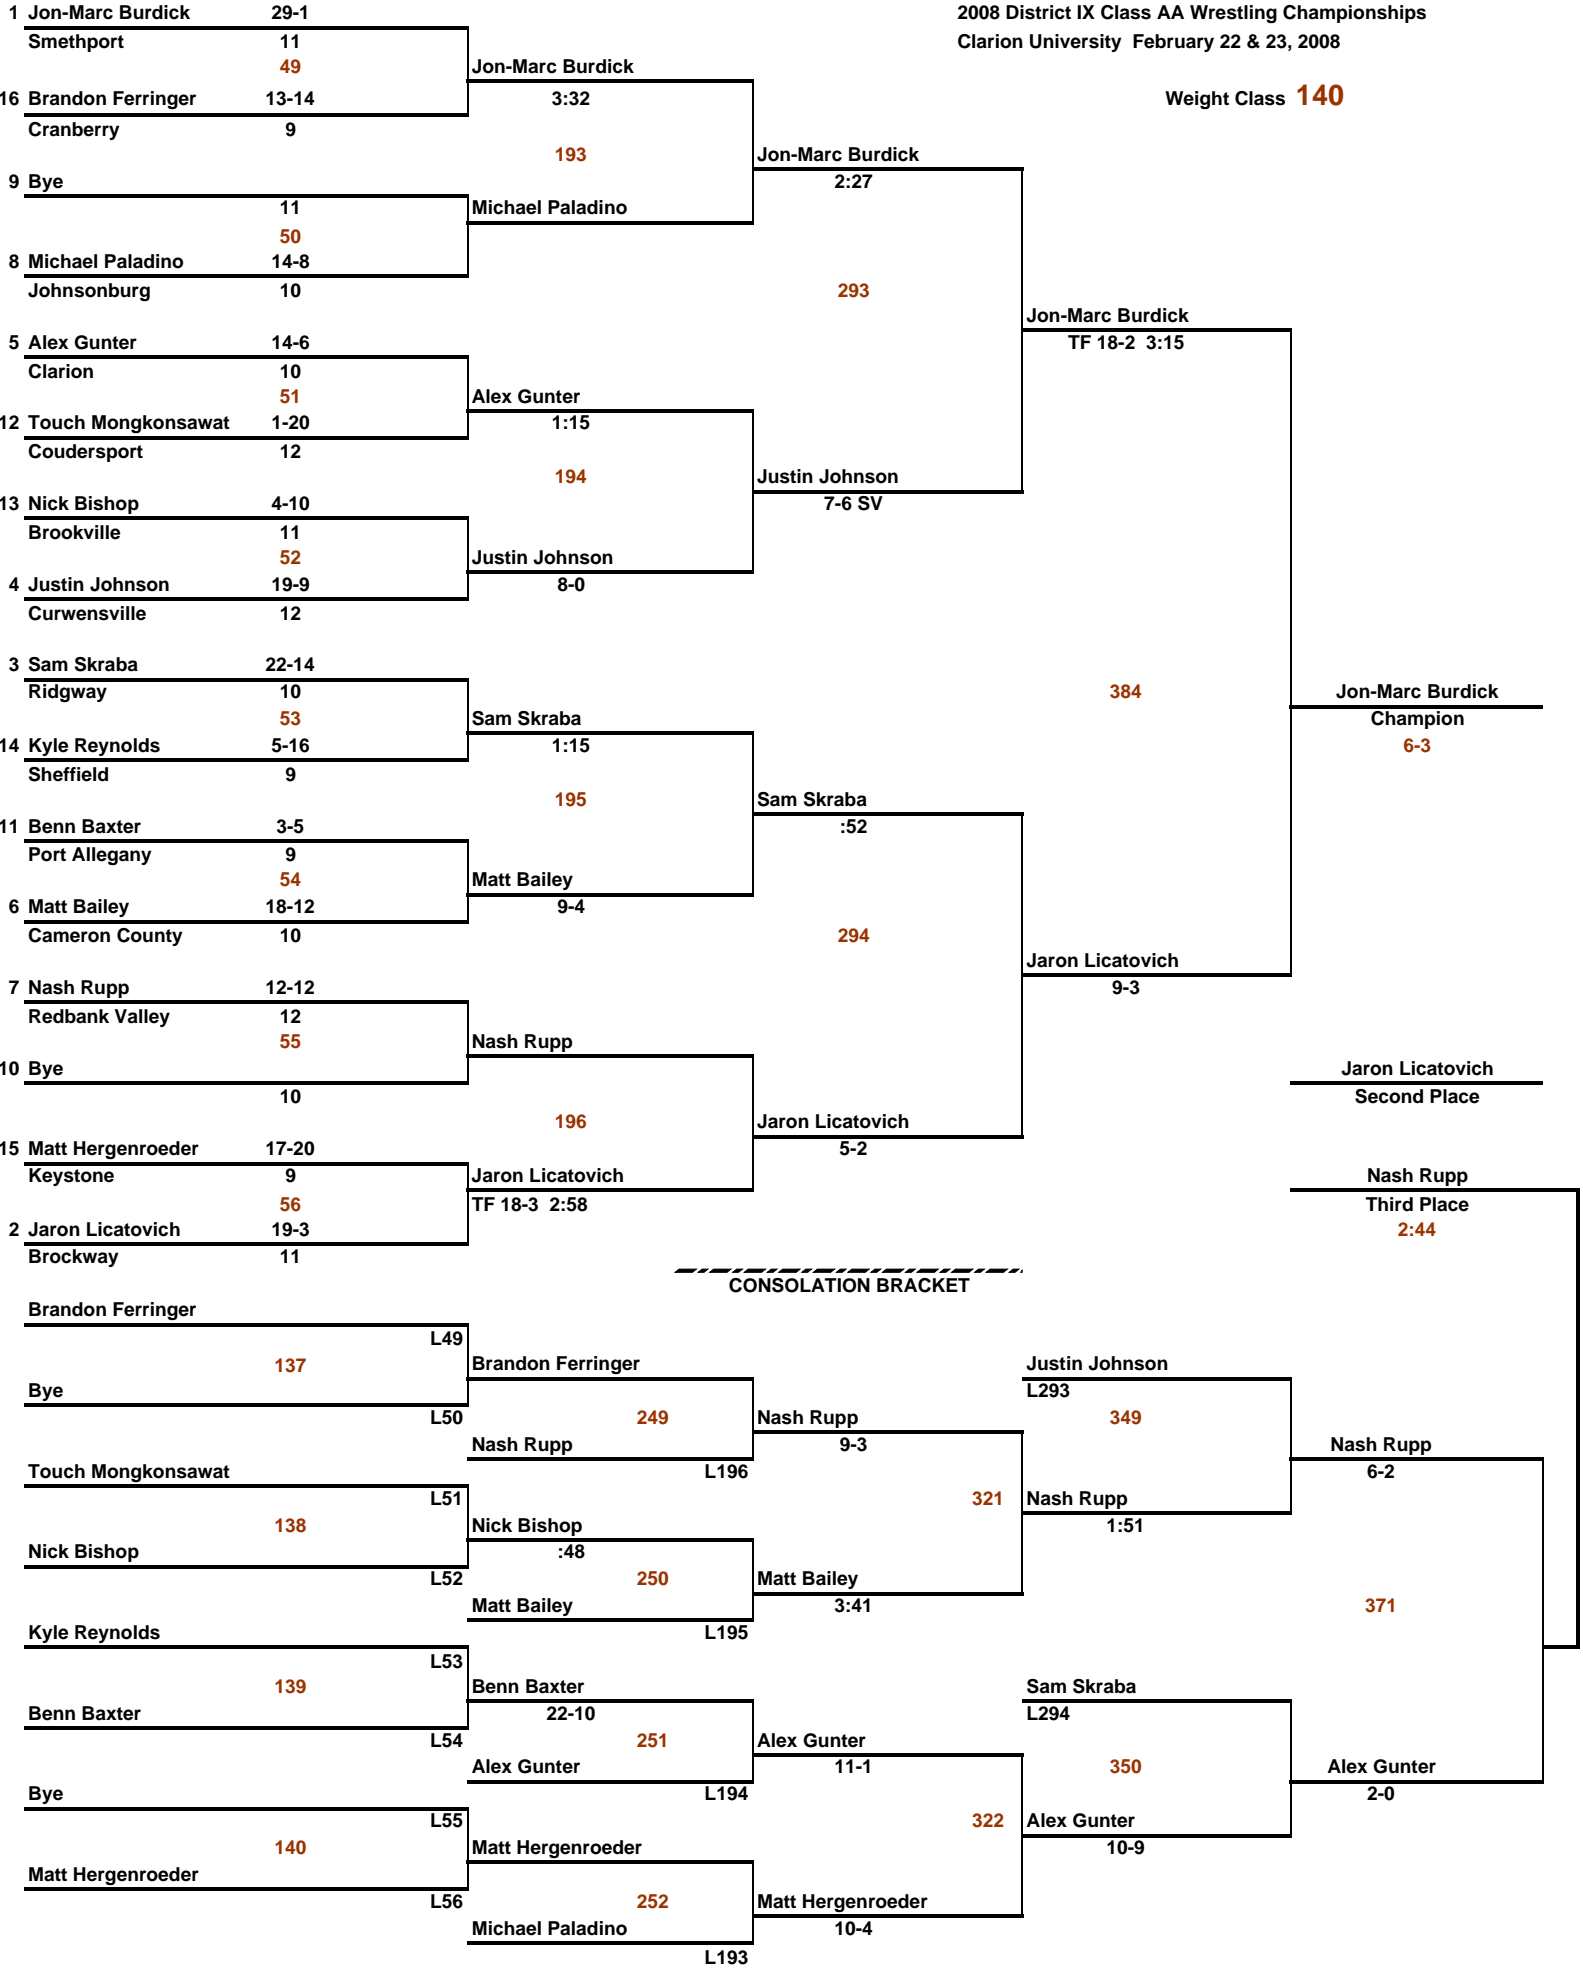

Weight Class **140**