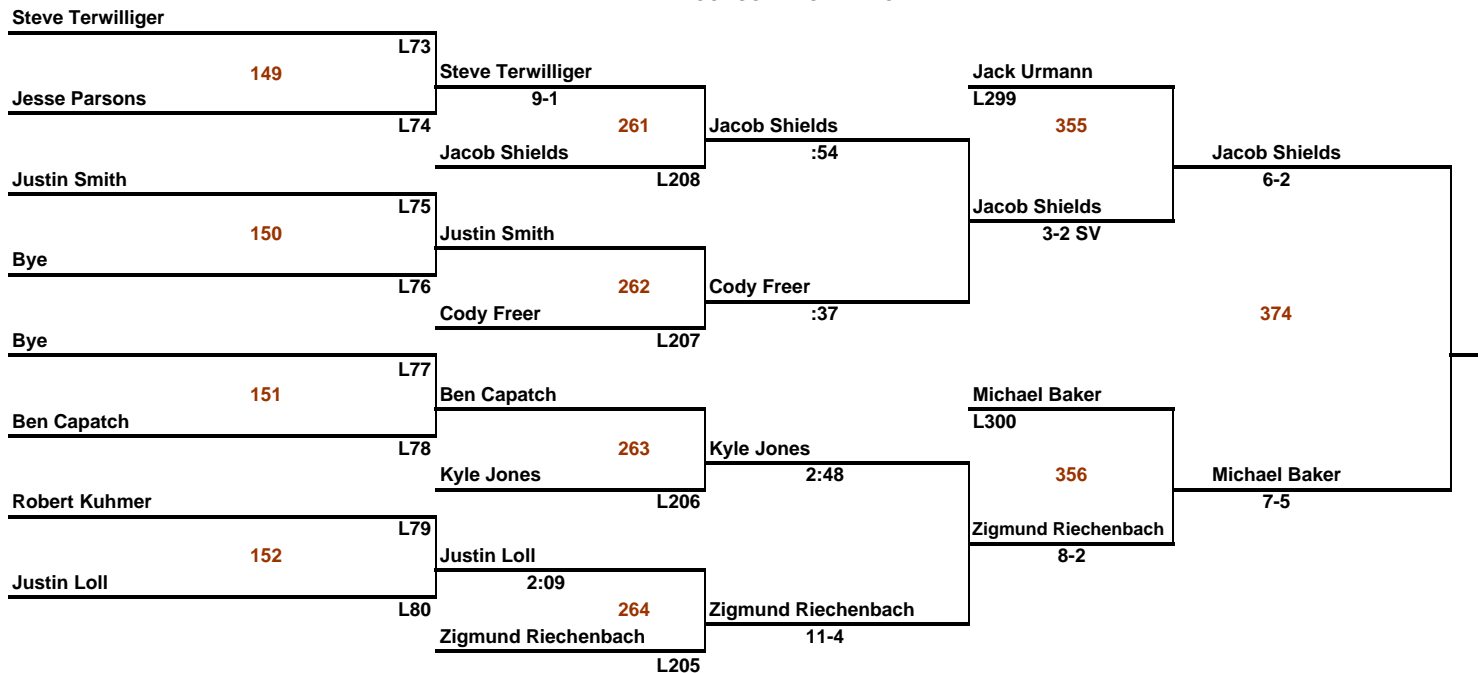

Weight Class **140**

Weight Class **145**

CONSOLATION BRACKET

Weight Class **152**

CONSOLATION BRACKET

Weight Class **160**

CONSOLATION BRACKET

Weight Class **171**