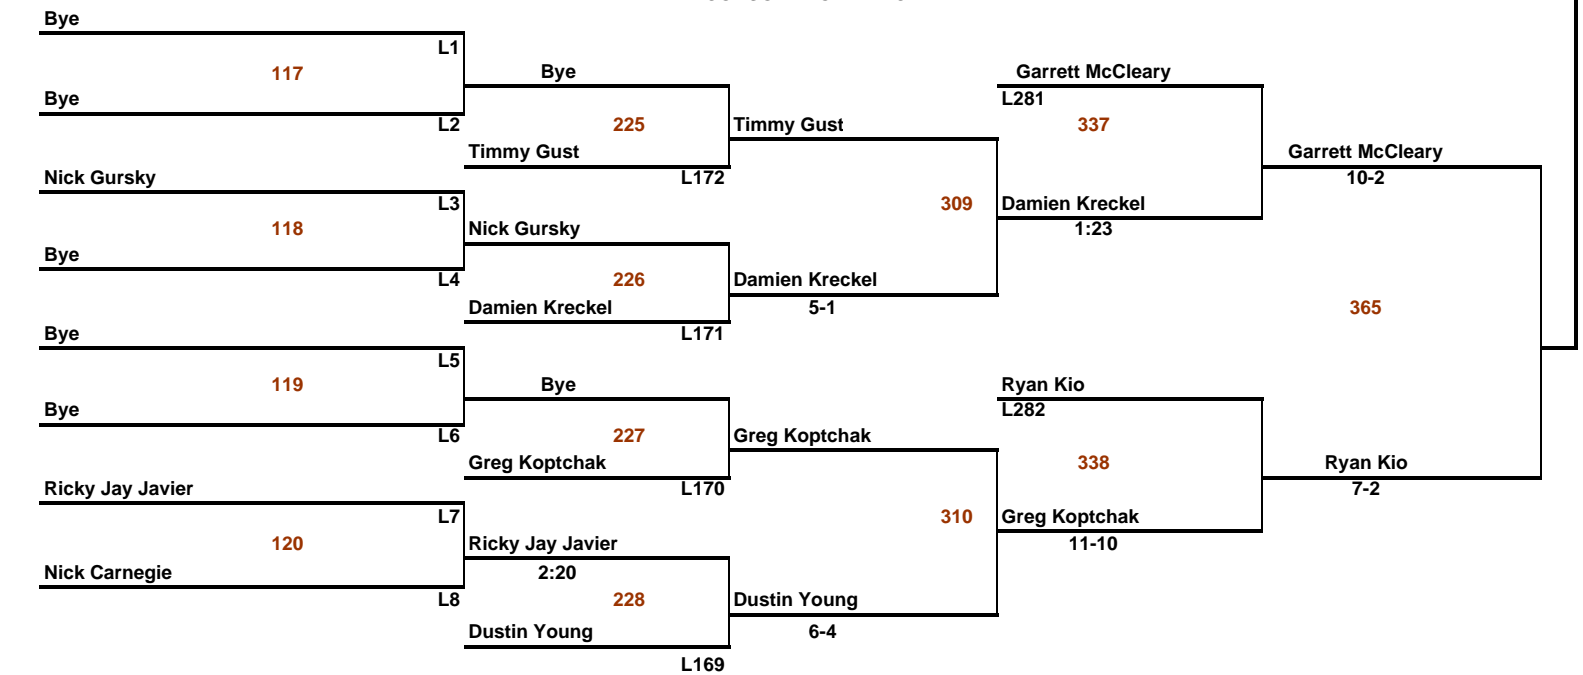

CONSOLATION BRACKET