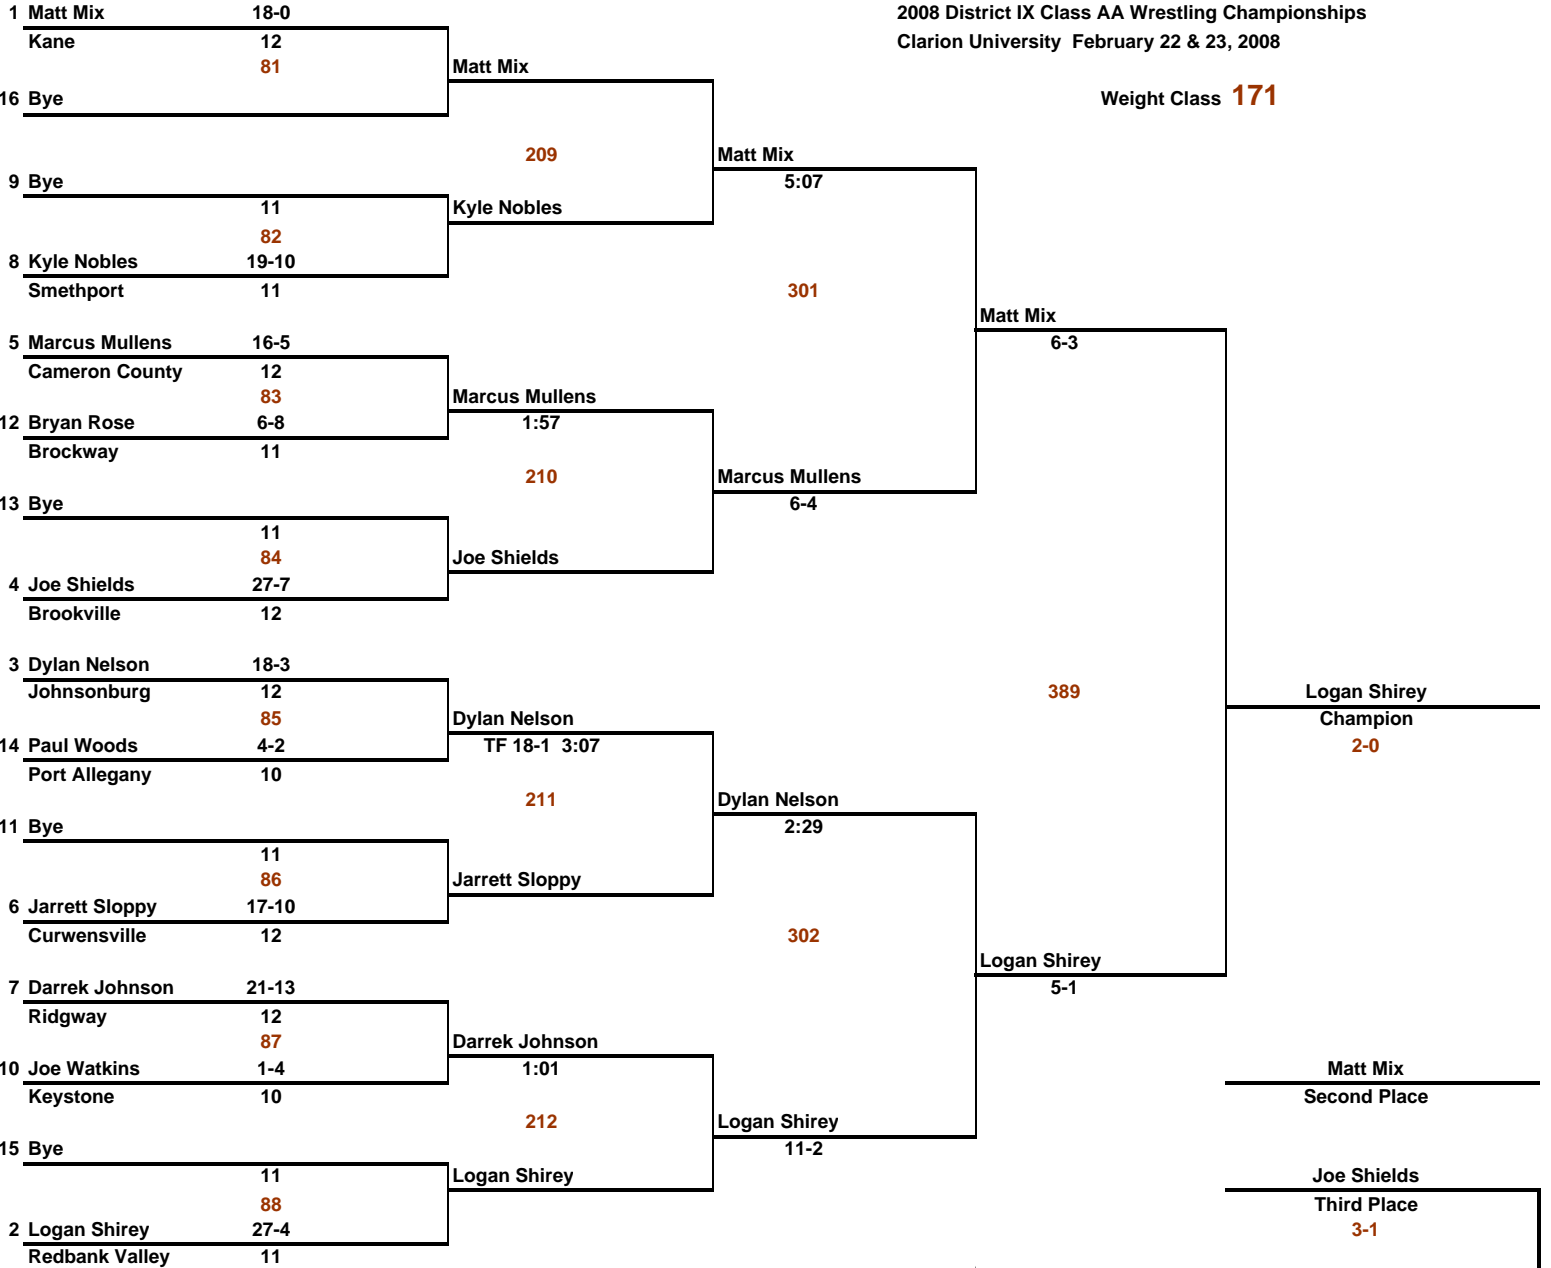

Weight Class **140**

Weight Class **145**

CONSOLATION BRACKET

Weight Class **152**

CONSOLATION BRACKET

Weight Class **160**

CONSOLATION BRACKET

Weight Class **171**