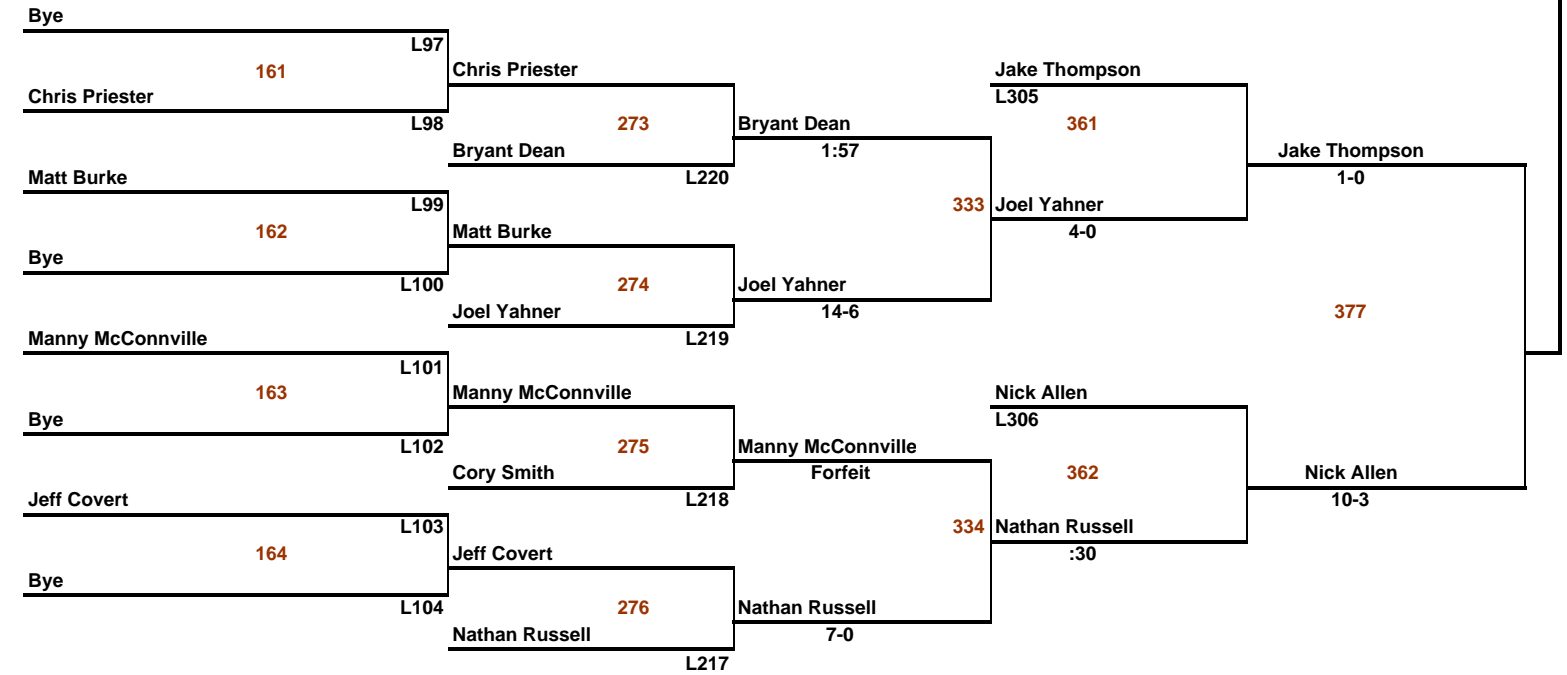

**CONSOLATION BRACKET**

Weight Class **189**

Weight Class **215**

CONSOLATION BRACKET

Weight Class **285**

CONSOLATION BRACKET