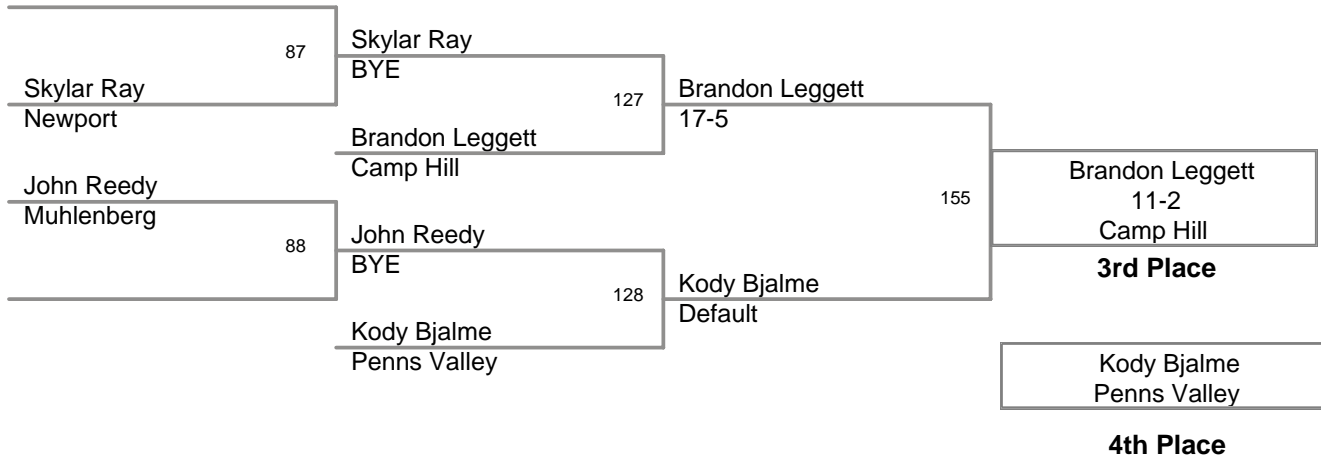

**Newport Holiday
Tournament**

130 Lbs

**Newport Holiday
Tournament**

135 Lbs

**Newport Holiday
Tournament**

140 Lbs

**Newport Holiday
Tournament**

145 Lbs