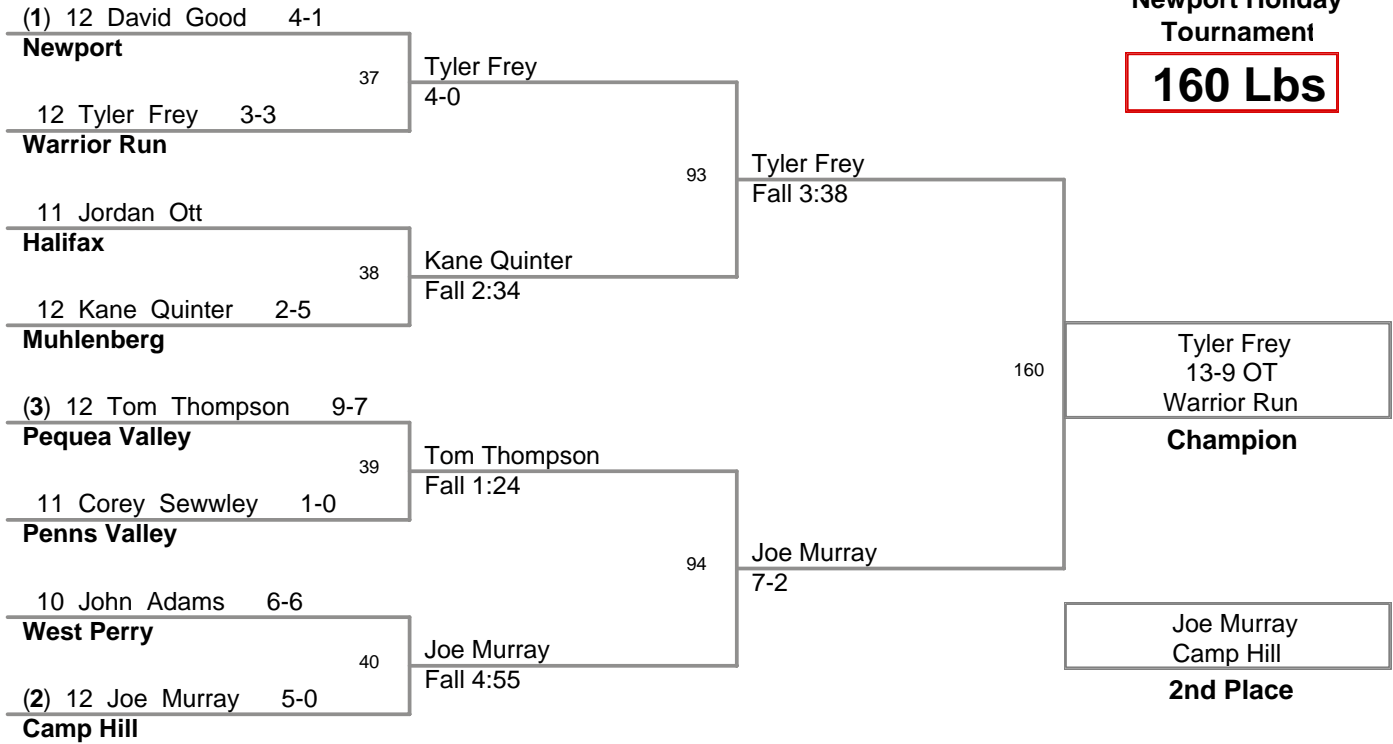

**Newport Holiday
Tournament**

160 Lbs