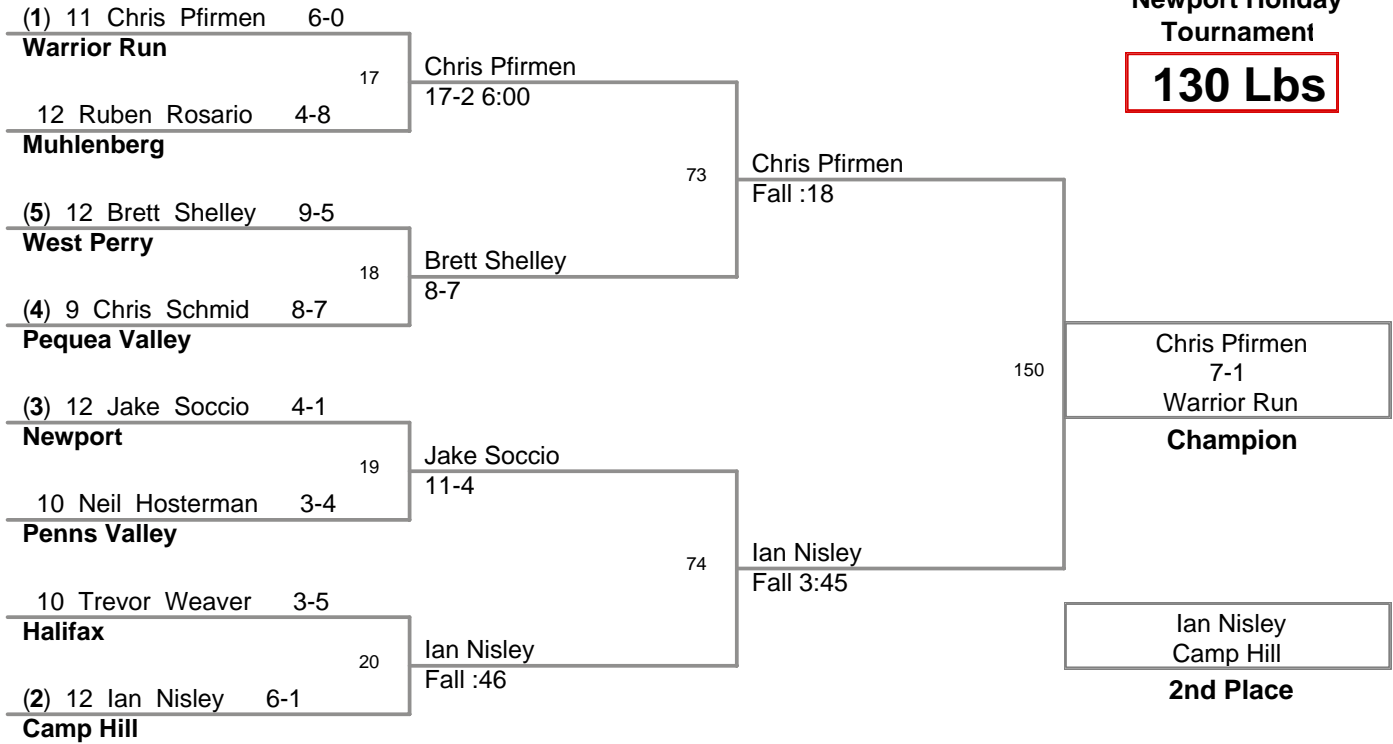

**Newport Holiday
Tournament**

103 Lbs

**Newport Holiday
Tournament**

112 Lbs

**Newport Holiday
Tournament**

119 Lbs

**Newport Holiday
Tournament**

125 Lbs

**Newport Holiday
Tournament**

130 Lbs

**Newport Holiday
Tournament**

135 Lbs

**Newport Holiday
Tournament**

140 Lbs

**Newport Holiday
Tournament**

145 Lbs