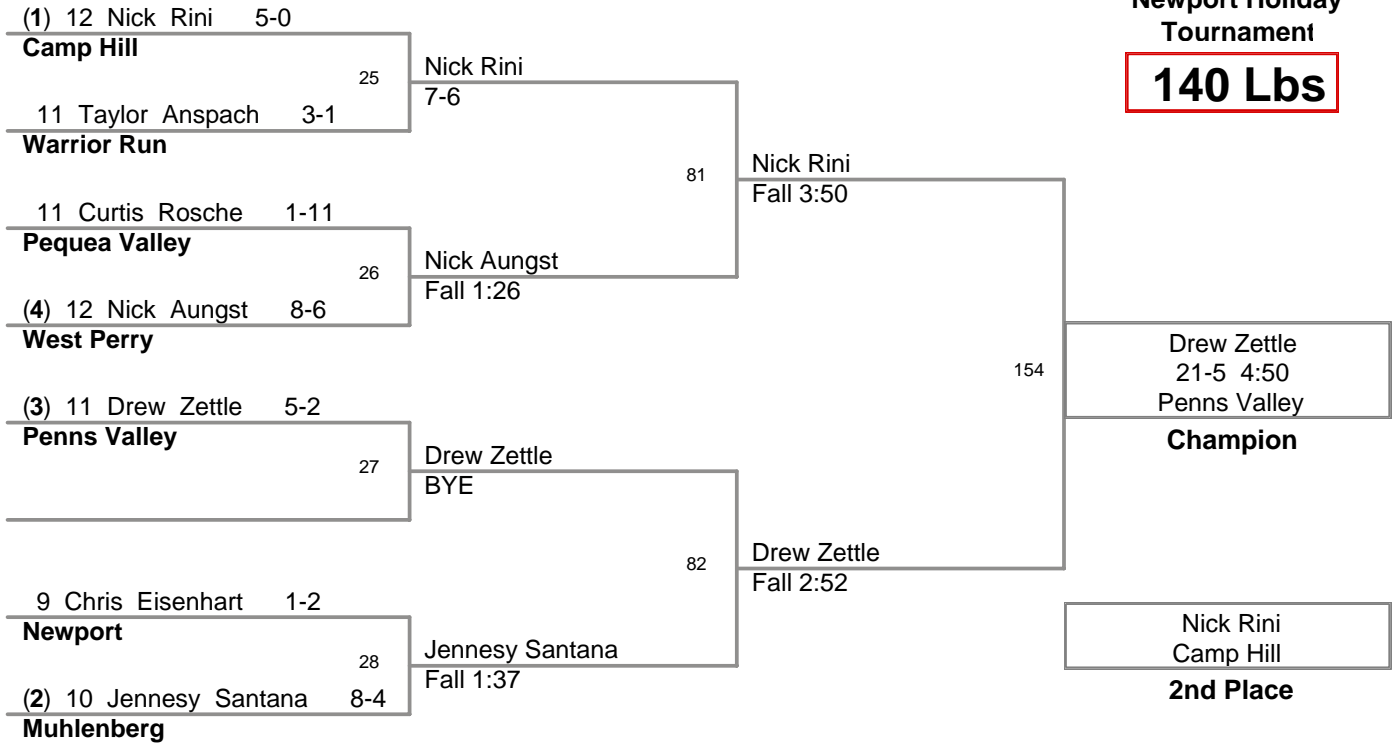

**Newport Holiday
Tournament**

130 Lbs

**Newport Holiday
Tournament**

135 Lbs

**Newport Holiday
Tournament**

140 Lbs

**Newport Holiday
Tournament**

145 Lbs