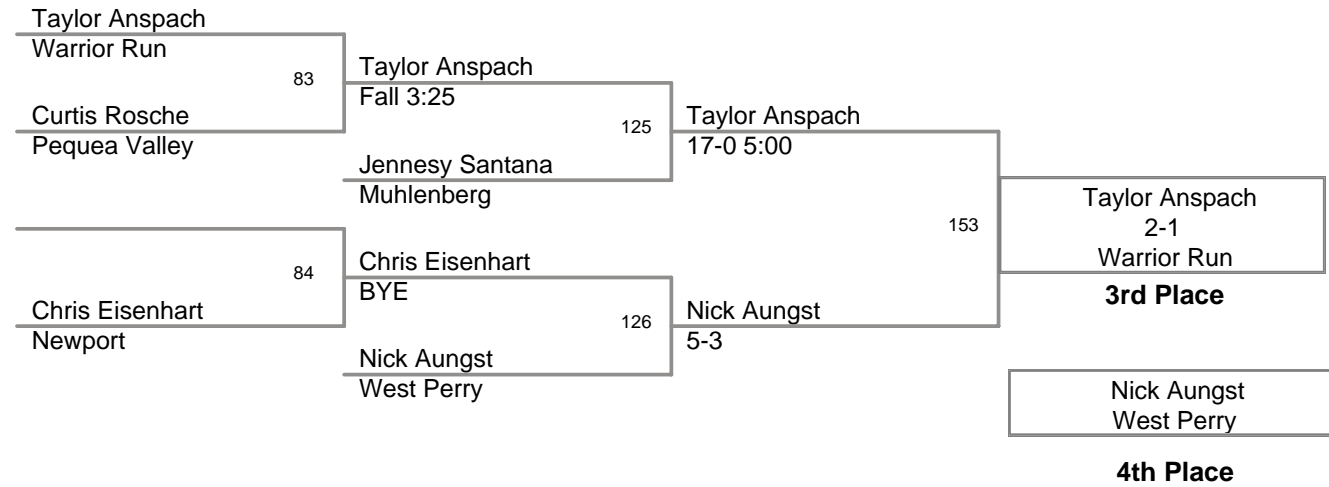

**Newport Holiday
Tournament**

130 Lbs

**Newport Holiday
Tournament**

135 Lbs

**Newport Holiday
Tournament**

140 Lbs

**Newport Holiday
Tournament**

145 Lbs