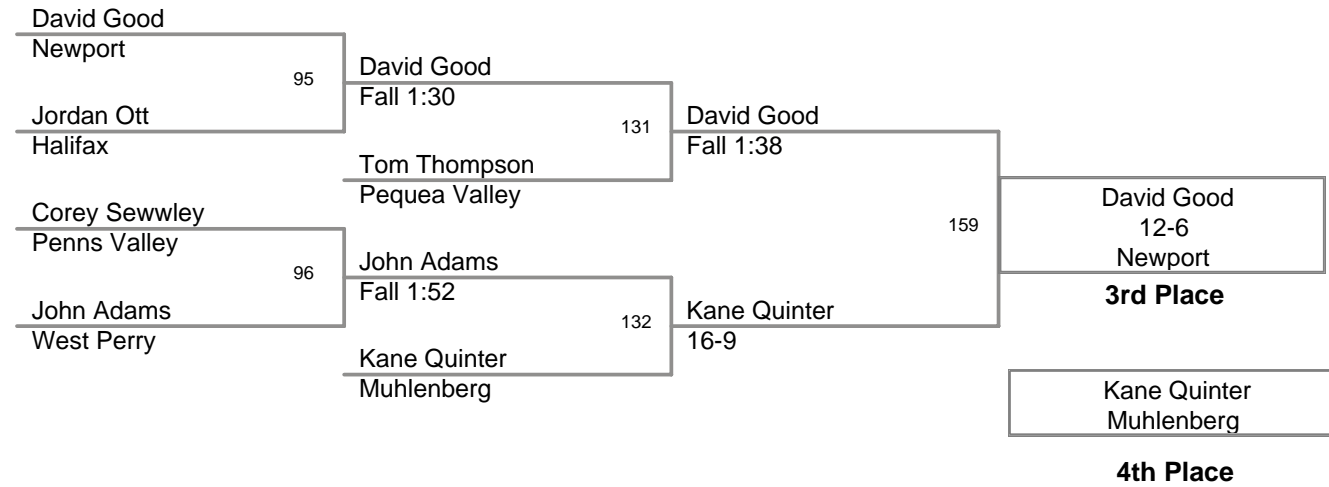

**Newport Holiday
Tournament**

160 Lbs