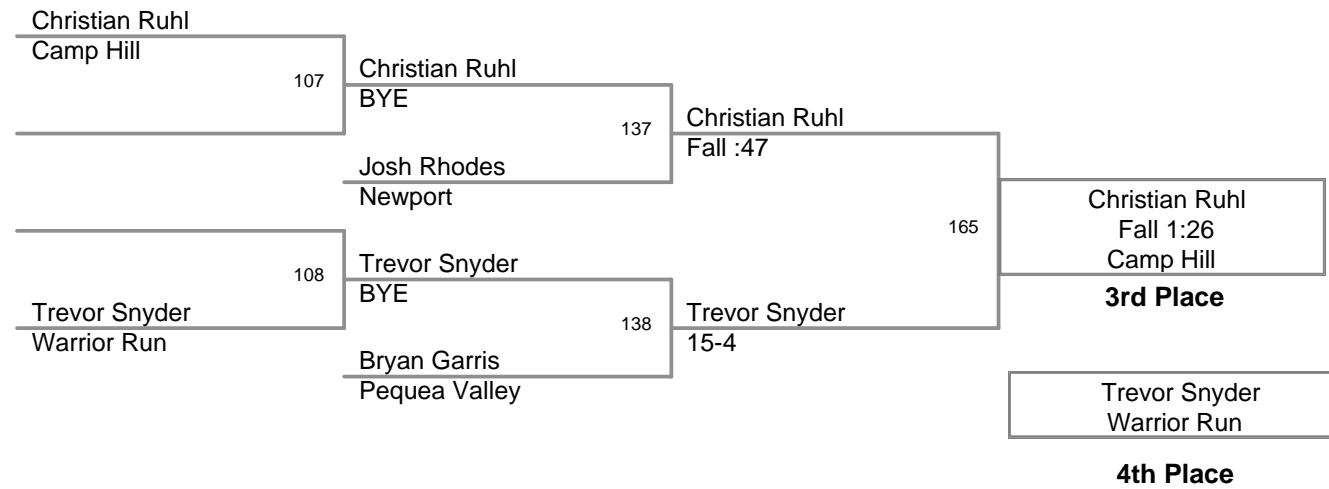

**Newport Holiday
Tournament**

215 Lbs