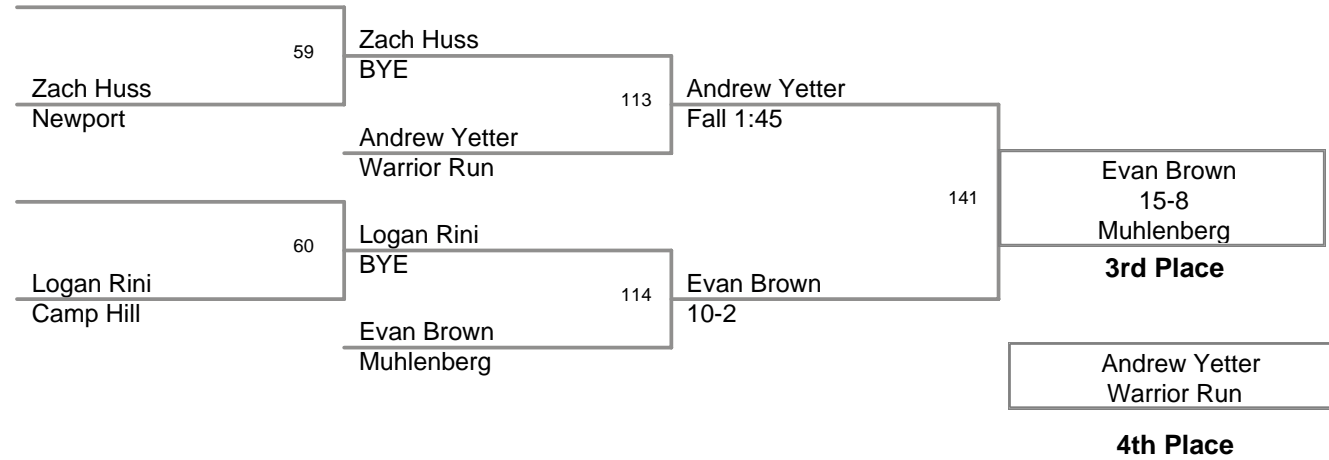

**Newport Holiday
Tournament**

103 Lbs

**Newport Holiday
Tournament**

112 Lbs

**Newport Holiday
Tournament**

119 Lbs

**Newport Holiday
Tournament**

125 Lbs