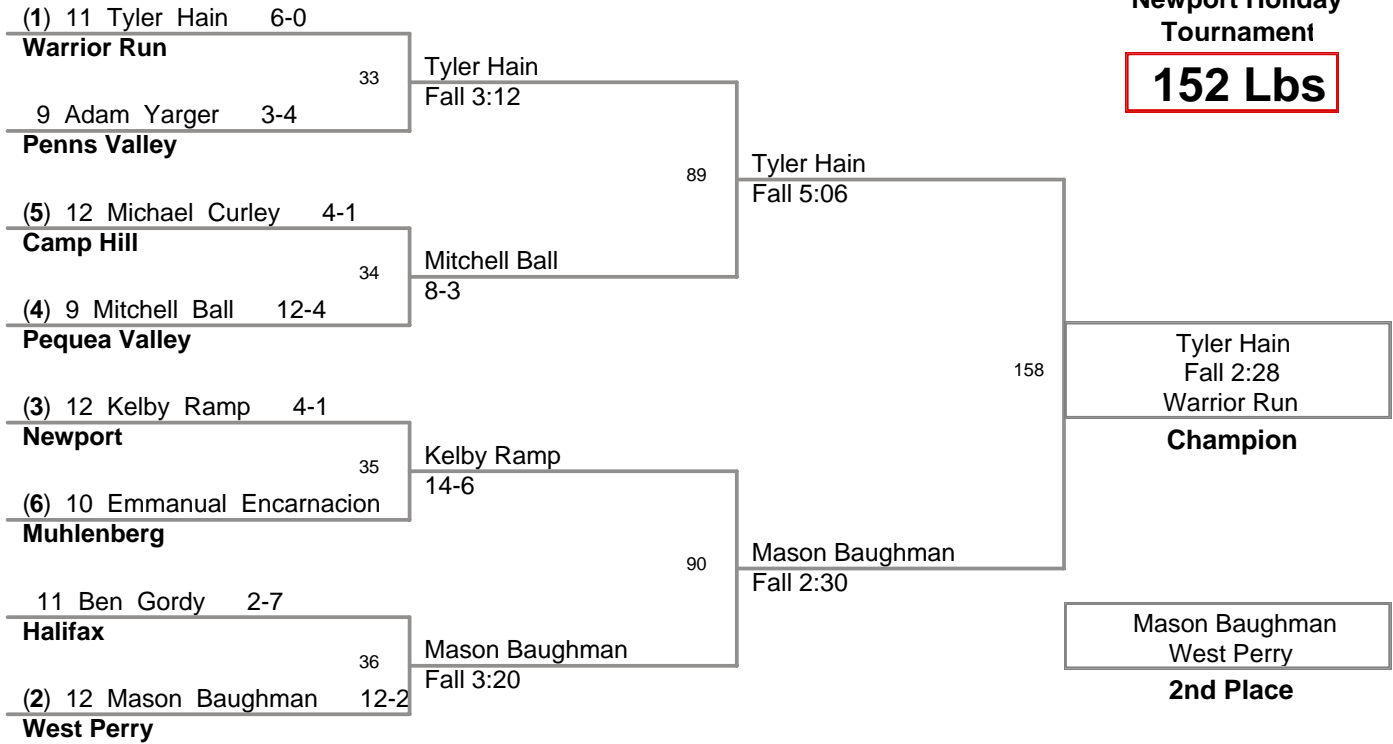

**Newport Holiday
Tournament**

152 Lbs