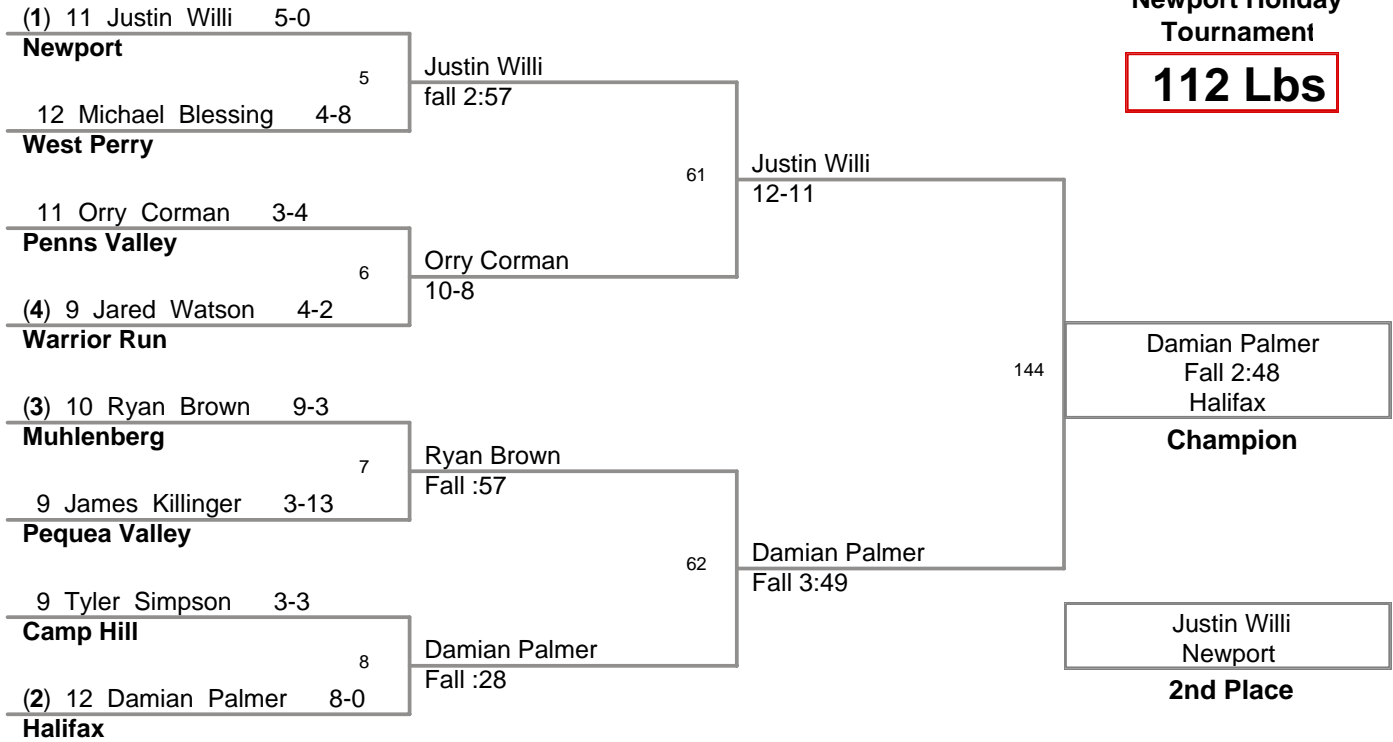

**Newport Holiday
Tournament**

103 Lbs

**Newport Holiday
Tournament**

112 Lbs

**Newport Holiday
Tournament**

119 Lbs

**Newport Holiday
Tournament**

125 Lbs

**Newport Holiday
Tournament**

130 Lbs

**Newport Holiday
Tournament**

135 Lbs

**Newport Holiday
Tournament**

140 Lbs

**Newport Holiday
Tournament**

145 Lbs