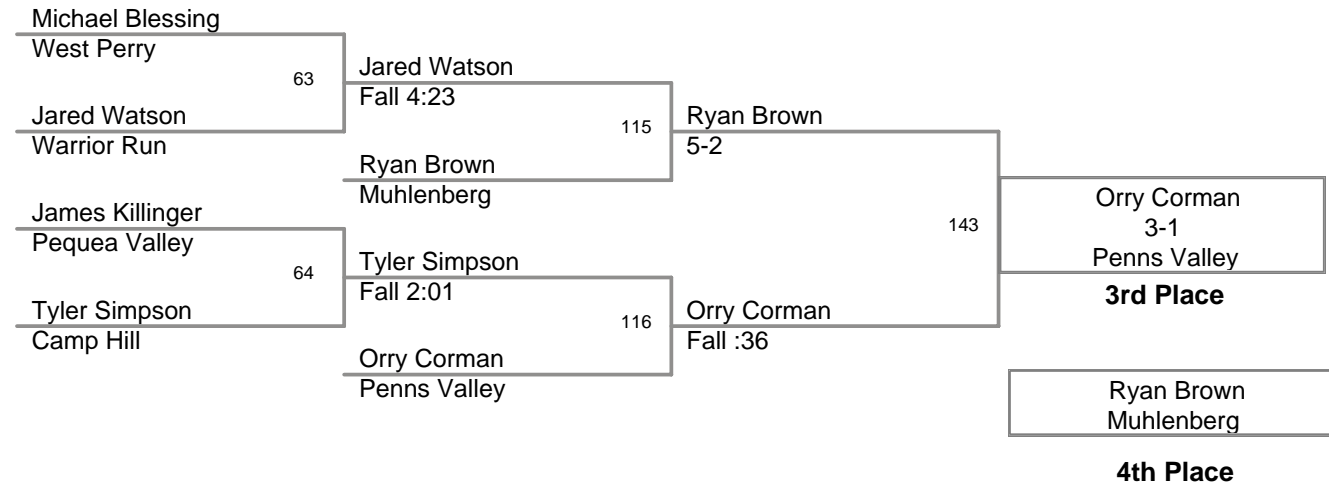

**Newport Holiday
Tournament**

103 Lbs

**Newport Holiday
Tournament**

112 Lbs

**Newport Holiday
Tournament**

119 Lbs

**Newport Holiday
Tournament**

125 Lbs