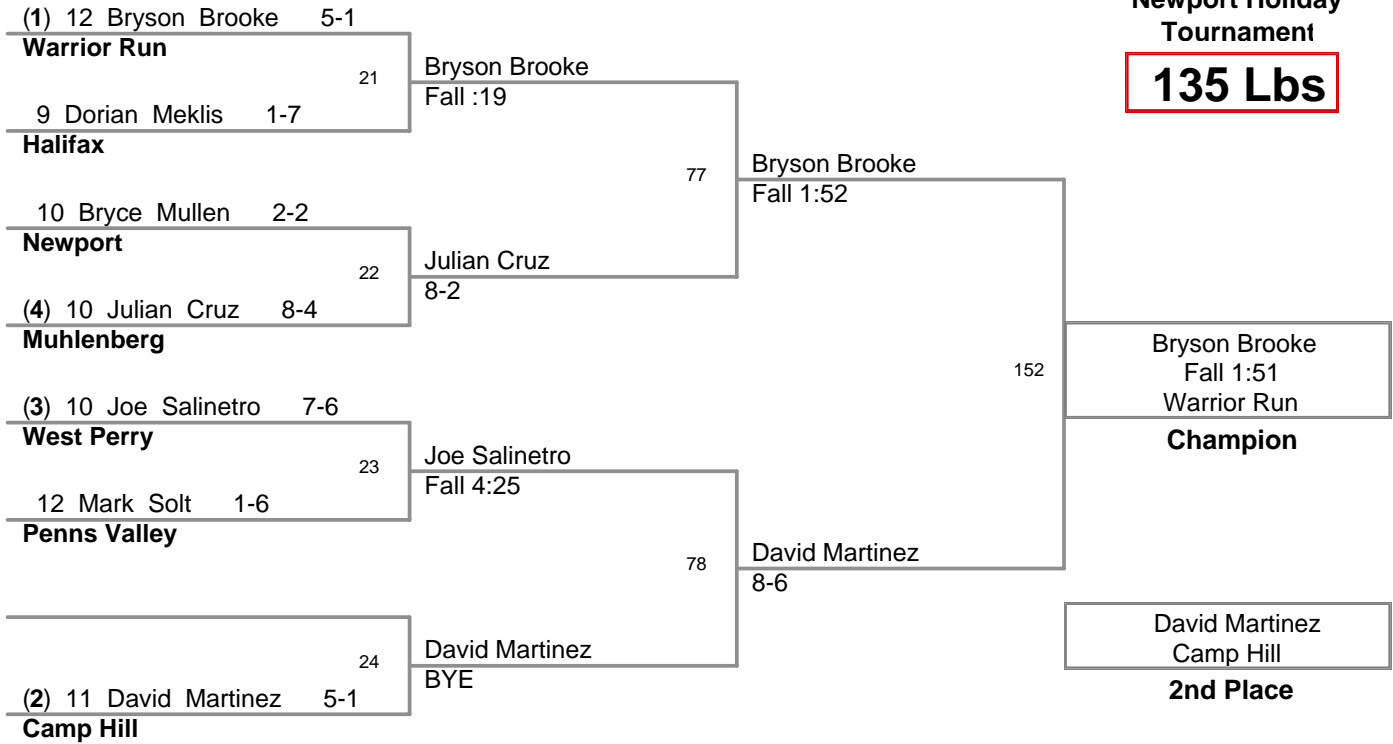

**Newport Holiday
Tournament**

103 Lbs

**Newport Holiday
Tournament**

112 Lbs

**Newport Holiday
Tournament**

119 Lbs

**Newport Holiday
Tournament**

125 Lbs

**Newport Holiday
Tournament**

130 Lbs

**Newport Holiday
Tournament**

135 Lbs

**Newport Holiday
Tournament**

140 Lbs

**Newport Holiday
Tournament**

145 Lbs

**Newport Holiday
Tournament**

215 Lbs

**Newport Holiday
Tournament**

285 Lbs