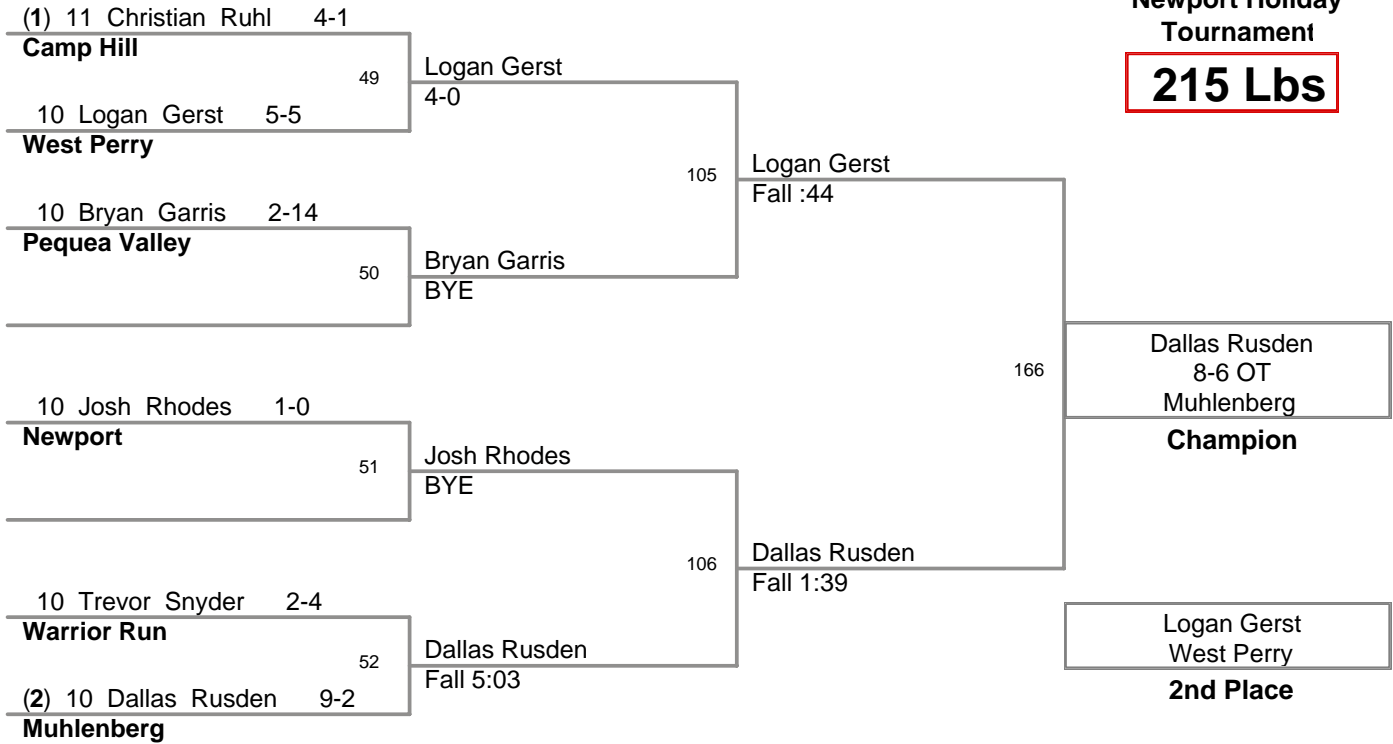

**Newport Holiday
Tournament**

215 Lbs