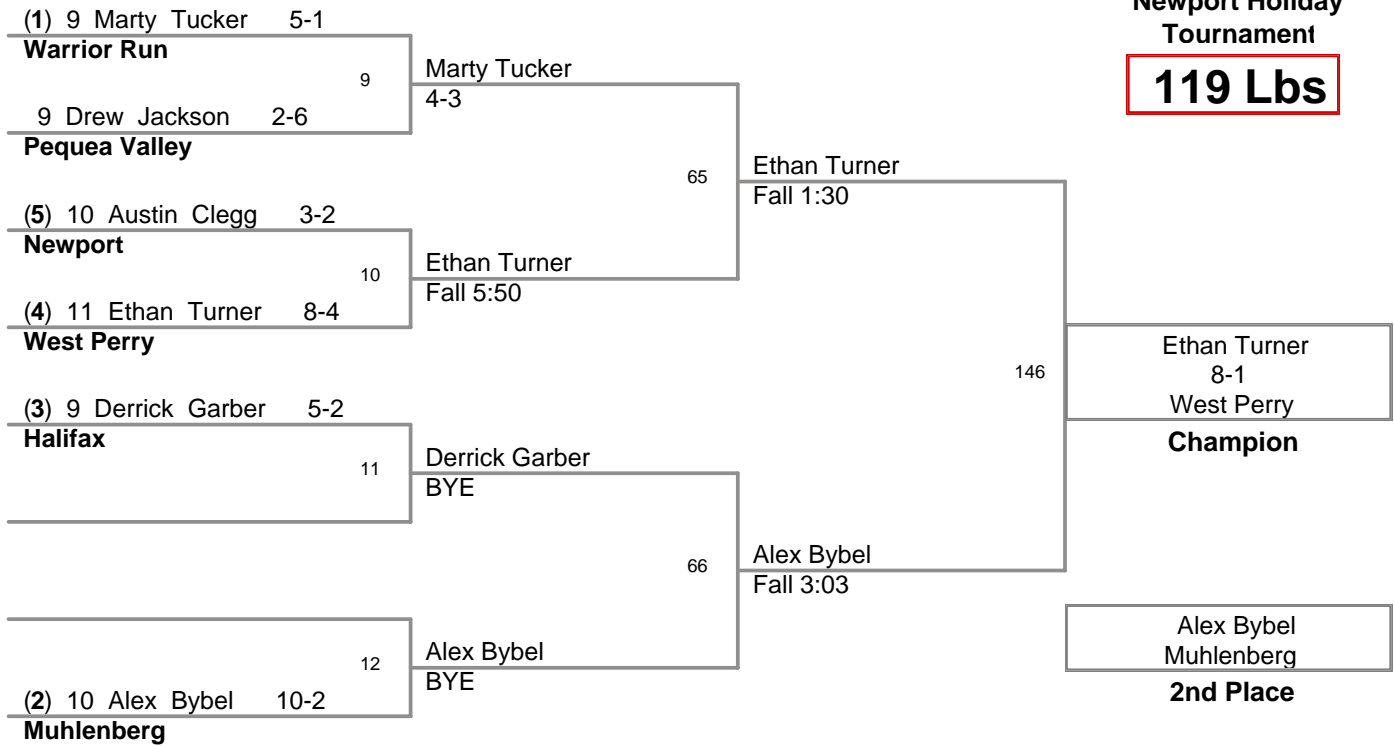

**Newport Holiday
Tournament**

103 Lbs

**Newport Holiday
Tournament**

112 Lbs

**Newport Holiday
Tournament**

119 Lbs

**Newport Holiday
Tournament**

125 Lbs

**Newport Holiday
Tournament**

130 Lbs

**Newport Holiday
Tournament**

135 Lbs

**Newport Holiday
Tournament**

140 Lbs

**Newport Holiday
Tournament**

145 Lbs