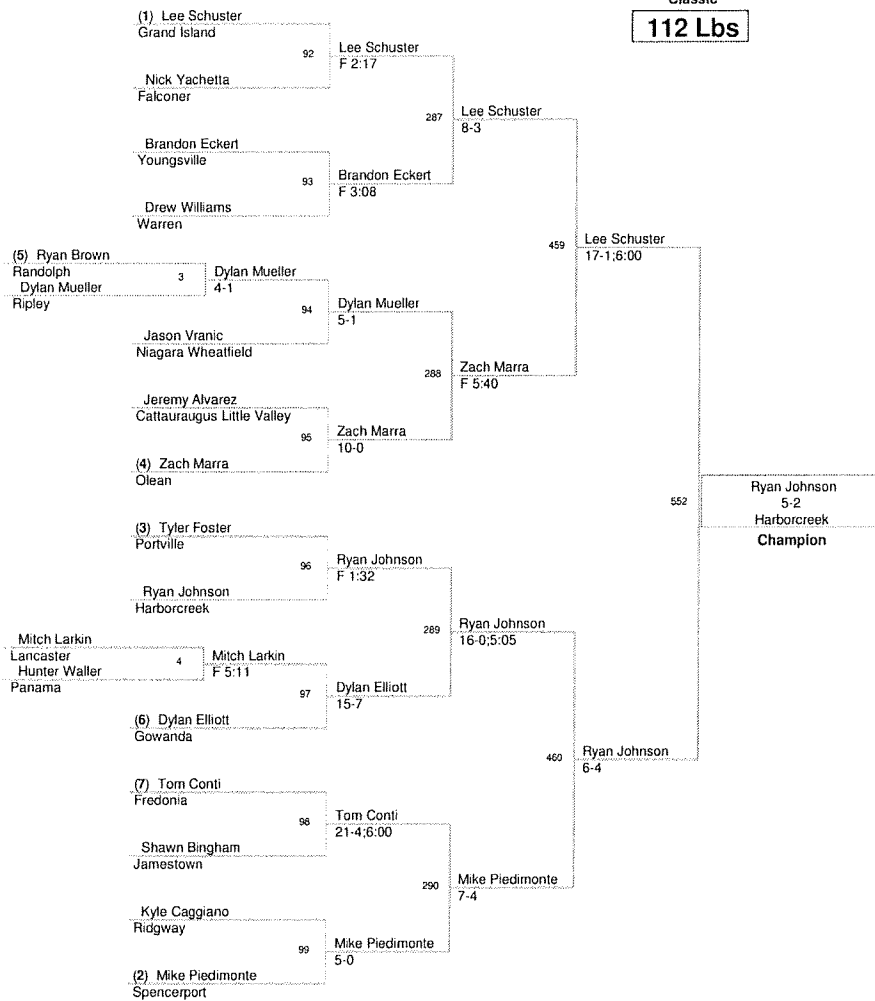

2008_Jamestown Holiday
Classic

112 Lbs