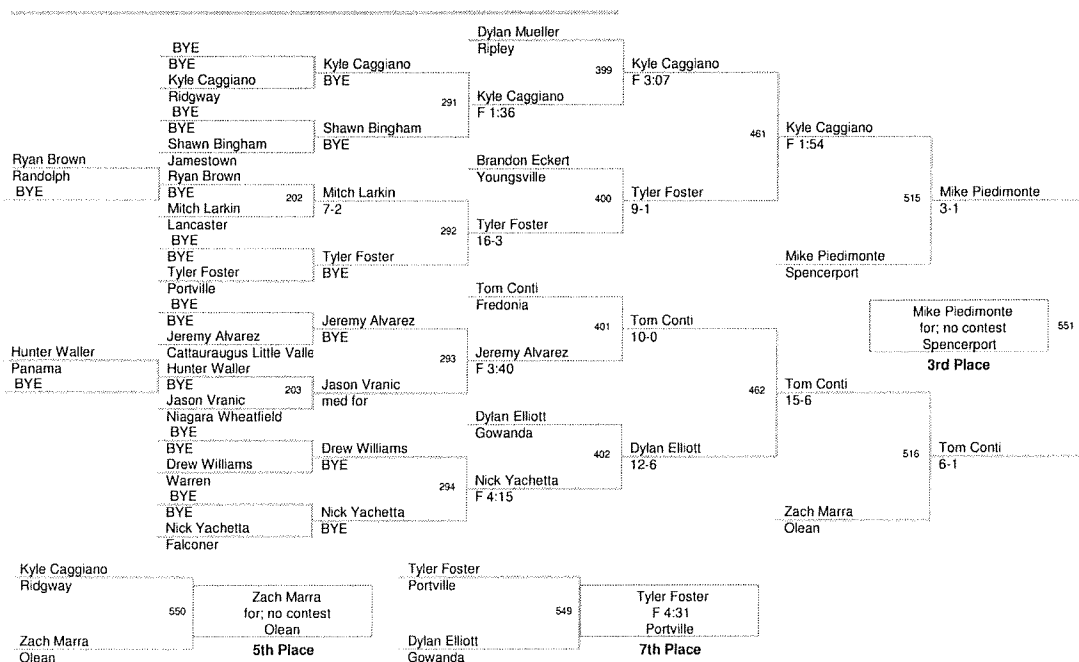

2008_Jamestown Holiday
Classic

112 Lbs