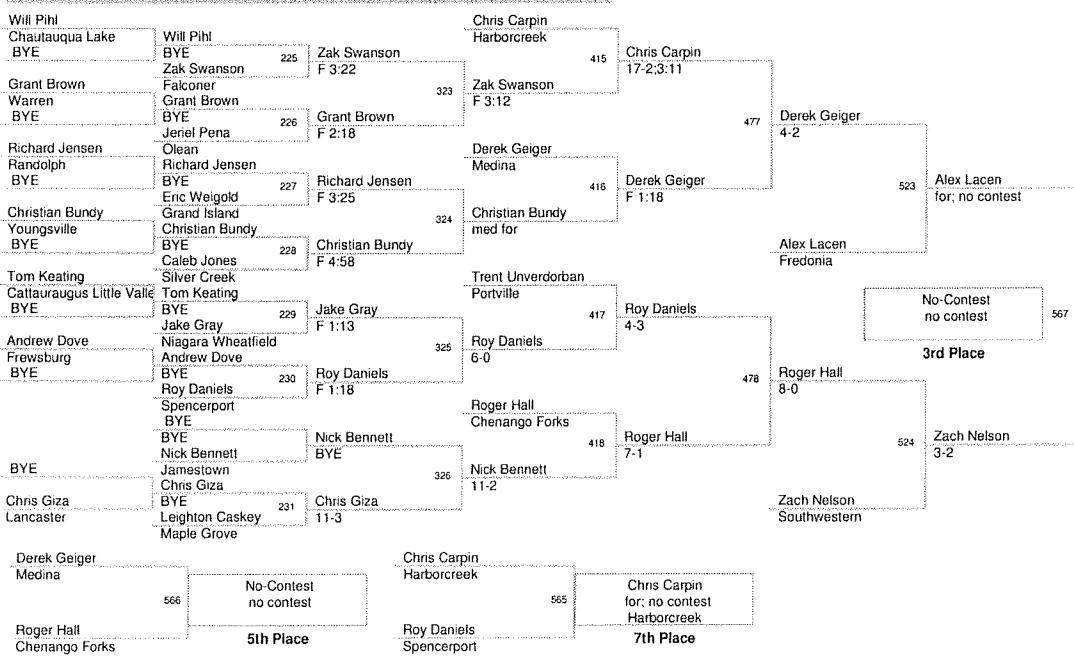

2008_Jamestown Holiday
Classic

135 Lbs