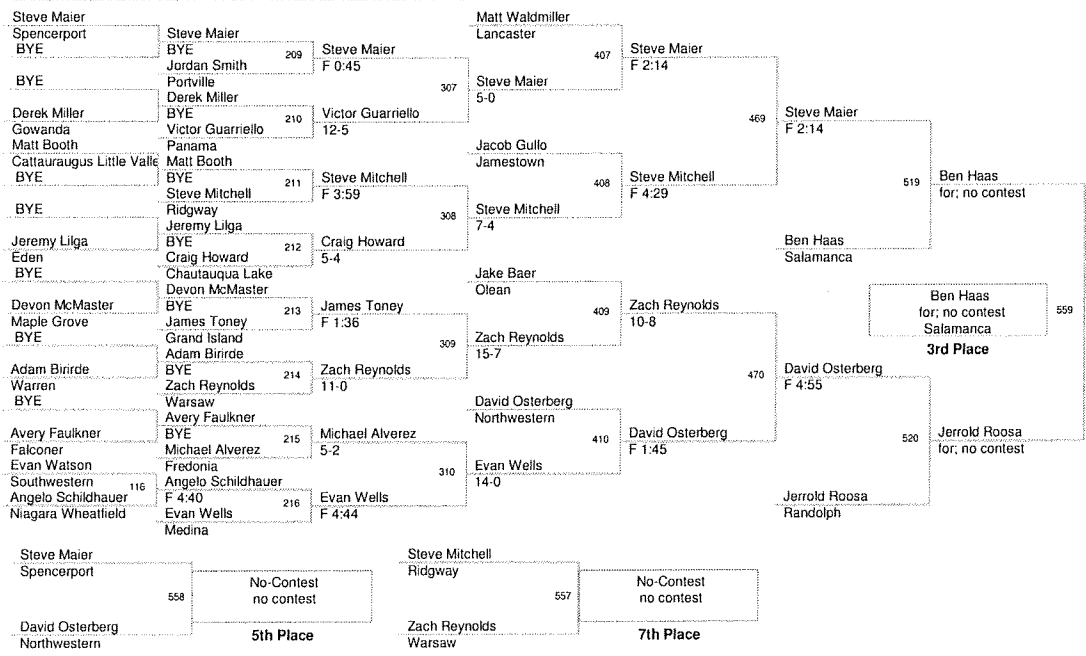

2008_Jamestown Holiday
Classic

125 Lbs