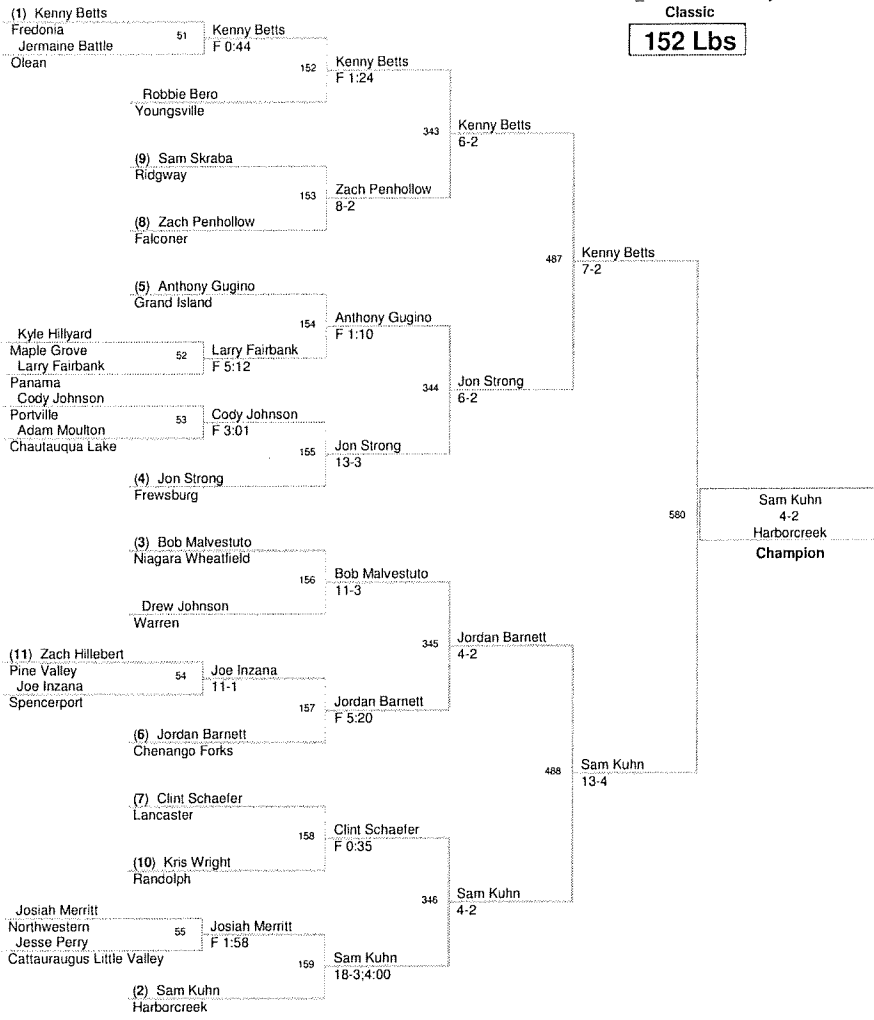

2008_Jamestown Holiday
Classic

152 Lbs