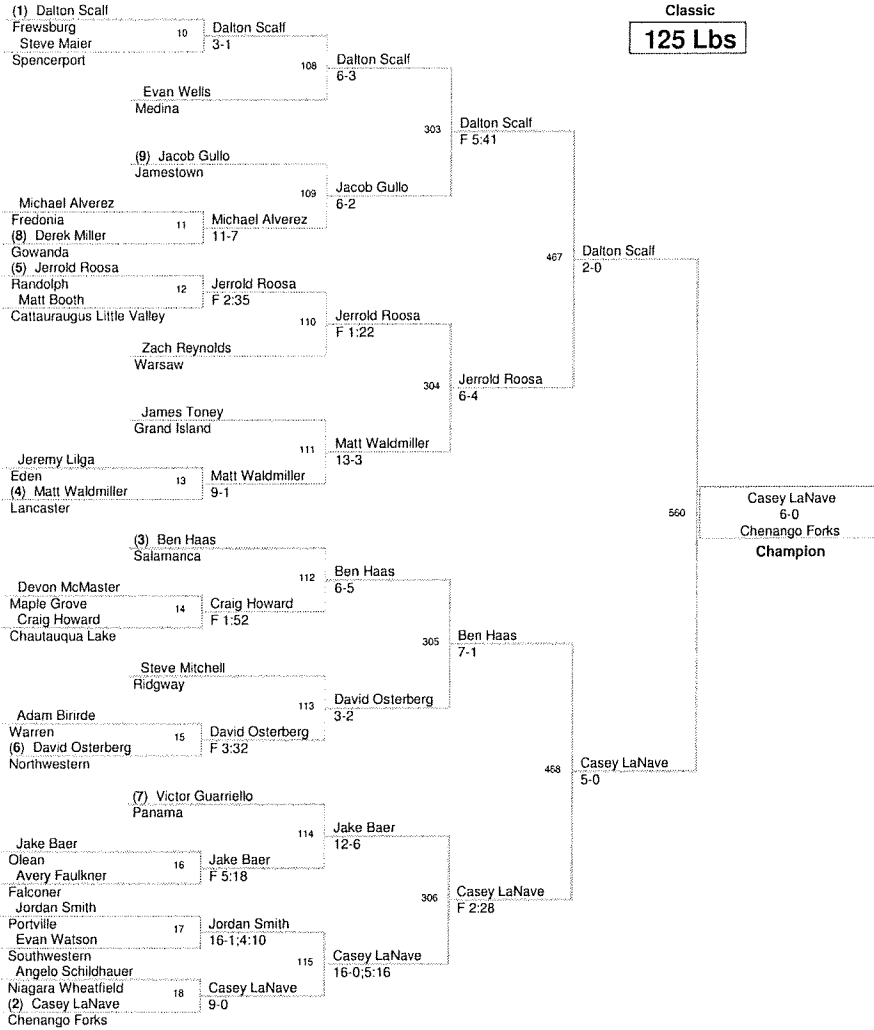

2008_Jamestown Holiday
Classic

125 Lbs