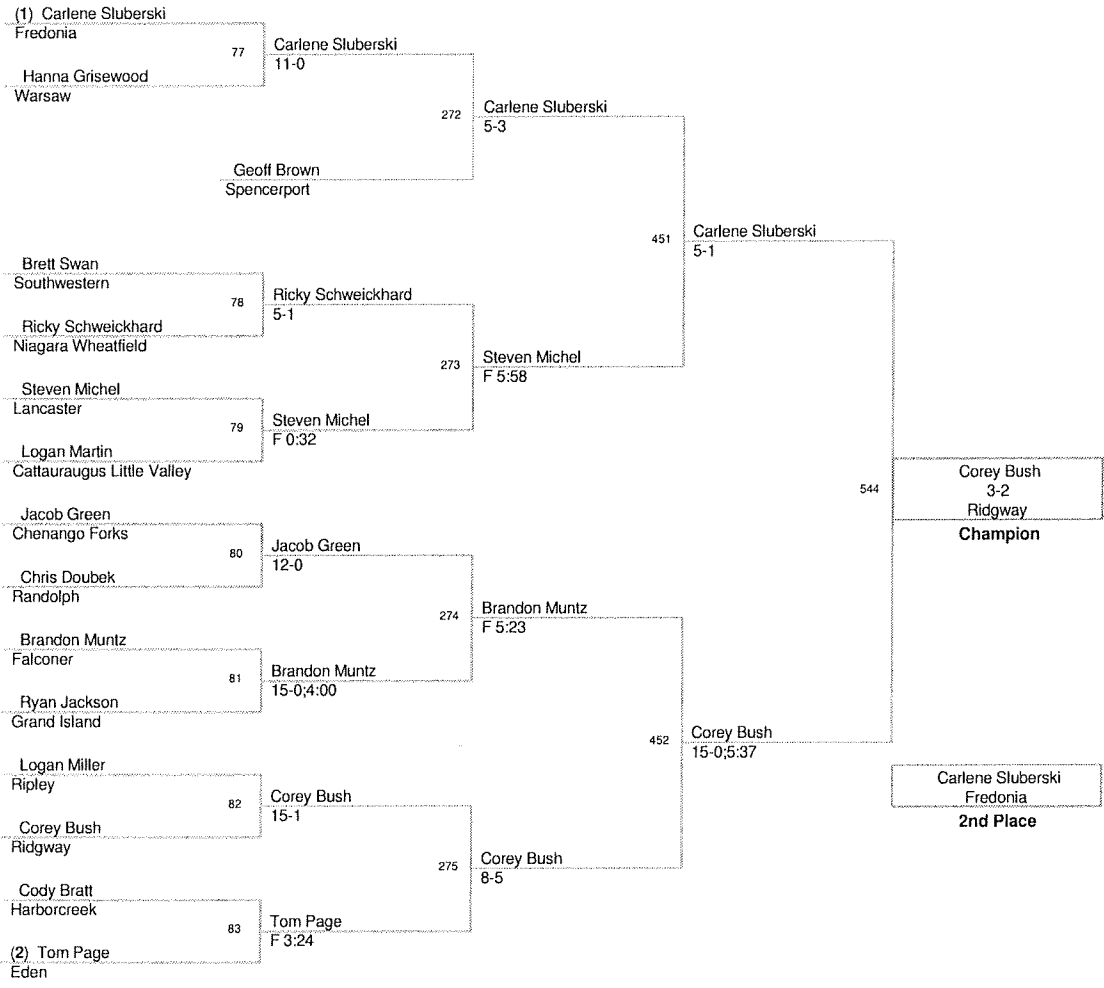

Plc	Points	Team	CH	CONS
1	225	Spencerport	-	-
2	199	Niagara Wheatfield	-	-
3	179.5	Chenango Forks	-	-
4	170	Ridgway	-	-
5	146	Lancaster	-	-
6	140	Harborcreek	-	-
7	123.5	Fredonia	-	-
8	97.5	Warsaw	-	-
9	94.5	Frewsburg	-	-
10	79.5	Gowanda	-	-
11	74	Eden	-	-
12	71.5	Grand Island	-	-
13	68.5	Salamanca	-	-
14	68	Northwestern	-	-
14	68	Southwestern	-	-
16	67	Falconer	-	-
17	63.5	Portville	-	-
17	63.5	Ripley	-	-
19	49	Medina	-	-
19	49	Warren	-	-
21	45	Jamestown	-	-
22	44	Allegany Limestone	-	-
23	36	Randolph	-	-
24	34	Cattaraugus Little Valley	-	-
25	31.5	Maple Grove	-	-
26	30	Olean	-	-
27	26.5	Chautauqua Lake	-	-
28	24	Silver Creek	-	-
29	21	Panama	-	-
30	19	Pine Valley	-	-
31	18	Youngsville	-	-

2008_Jamestown Holiday
Classic

96 Lbs