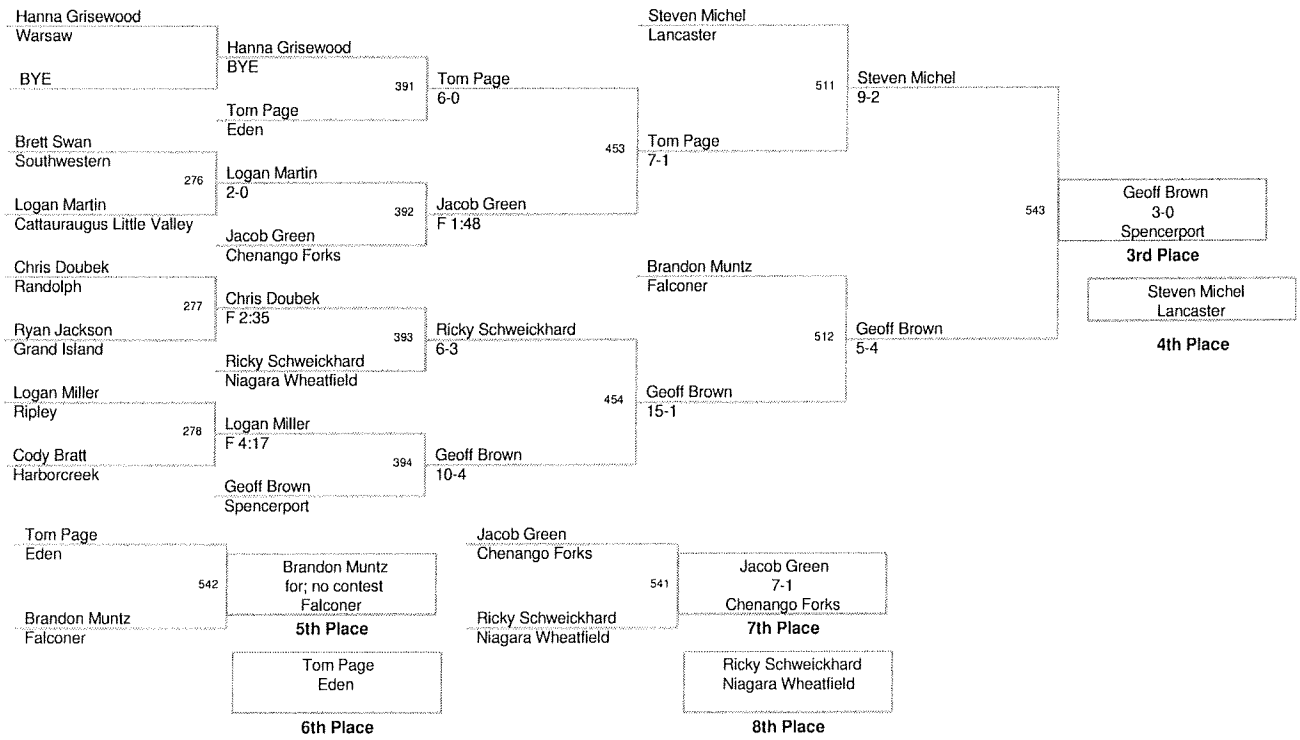

Plc	Points	Team	CH	CONS
1	225	Spencerport	-	-
2	199	Niagara Wheatfield	-	-
3	179.5	Chenango Forks	-	-
4	170	Ridgway	-	-
5	146	Lancaster	-	-
6	140	Harborcreek	-	-
7	123.5	Fredonia	-	-
8	97.5	Warsaw	-	-
9	94.5	Frewsburg	-	-
10	79.5	Gowanda	-	-
11	74	Eden	-	-
12	71.5	Grand Island	-	-
13	68.5	Salamanca	-	-
14	68	Northwestern	-	-
14	68	Southwestern	-	-
16	67	Falconer	-	-
17	63.5	Portville	-	-
17	63.5	Ripley	-	-
19	49	Medina	-	-
19	49	Warren	-	-
21	45	Jamestown	-	-
22	44	Allegany Limestone	-	-
23	36	Randolph	-	-
24	34	Cattaraugus Little Valley	-	-
25	31.5	Maple Grove	-	-
26	30	Olean	-	-
27	26.5	Chautauqua Lake	-	-
28	24	Silver Creek	-	-
29	21	Panama	-	-
30	19	Pine Valley	-	-
31	18	Youngsville	-	-

2008_Jamestown Holiday
Classic

96 Lbs