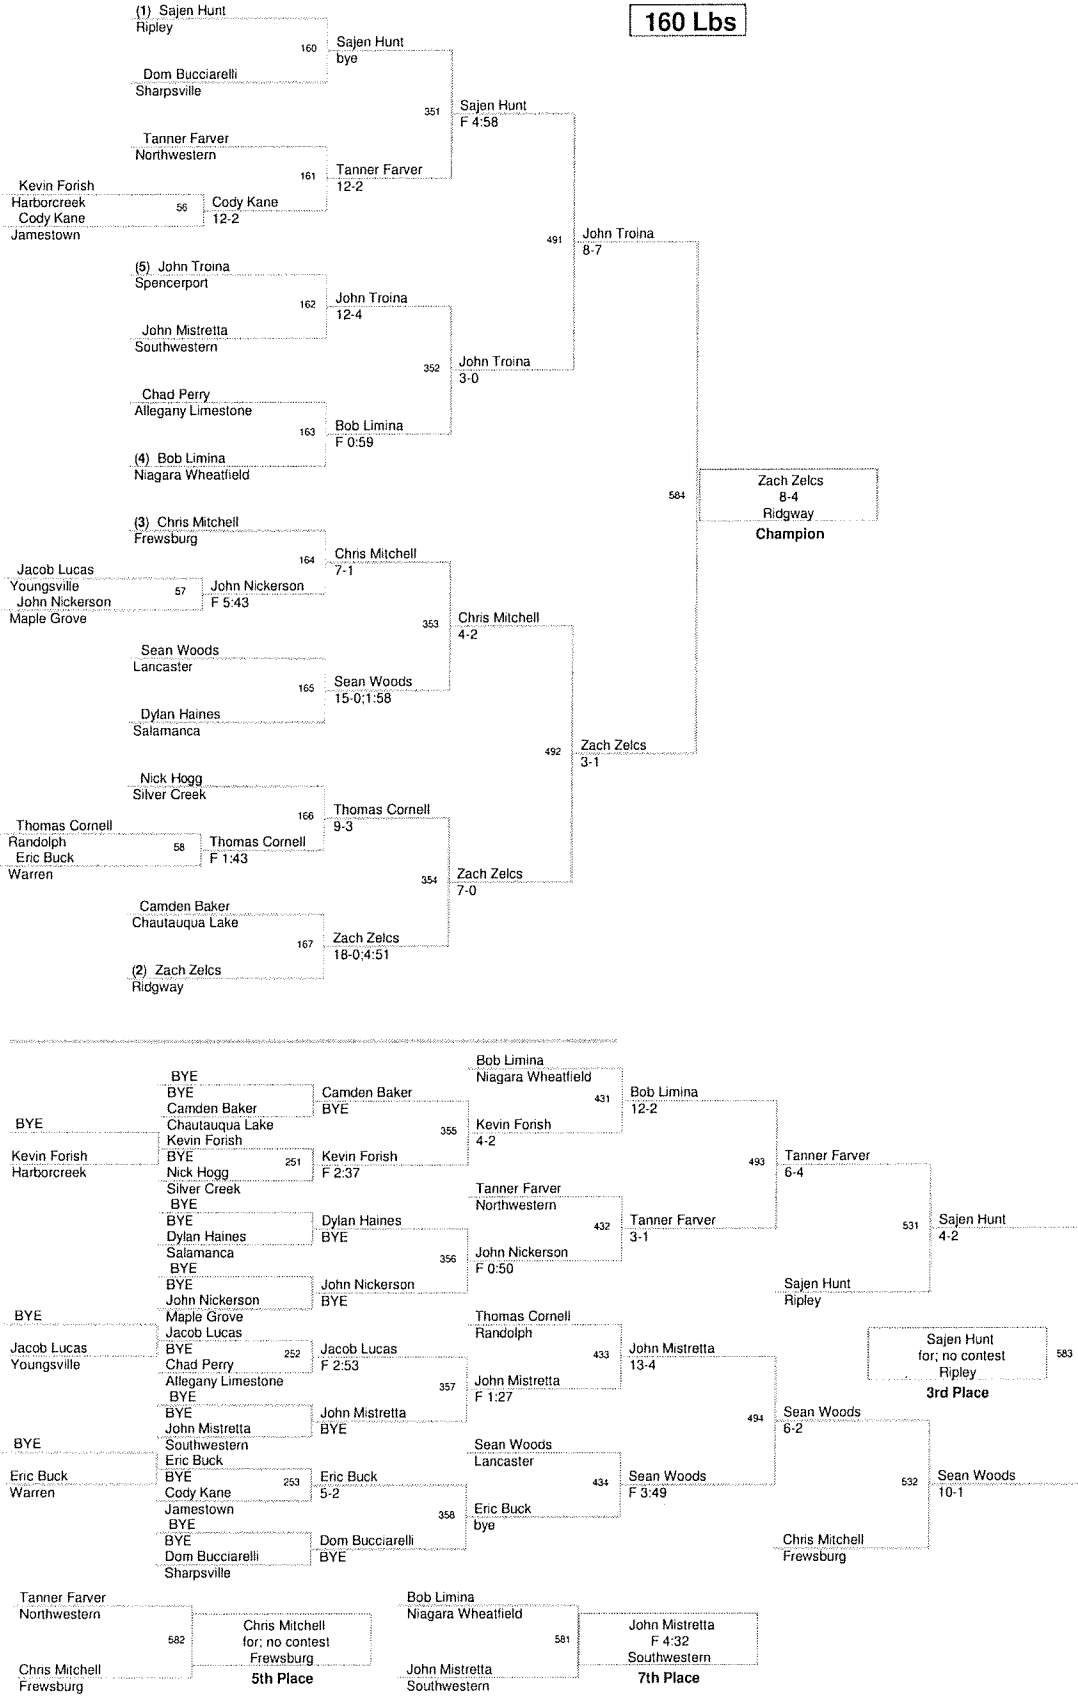

2008_Jamestown Holiday
Classic

160 Lbs