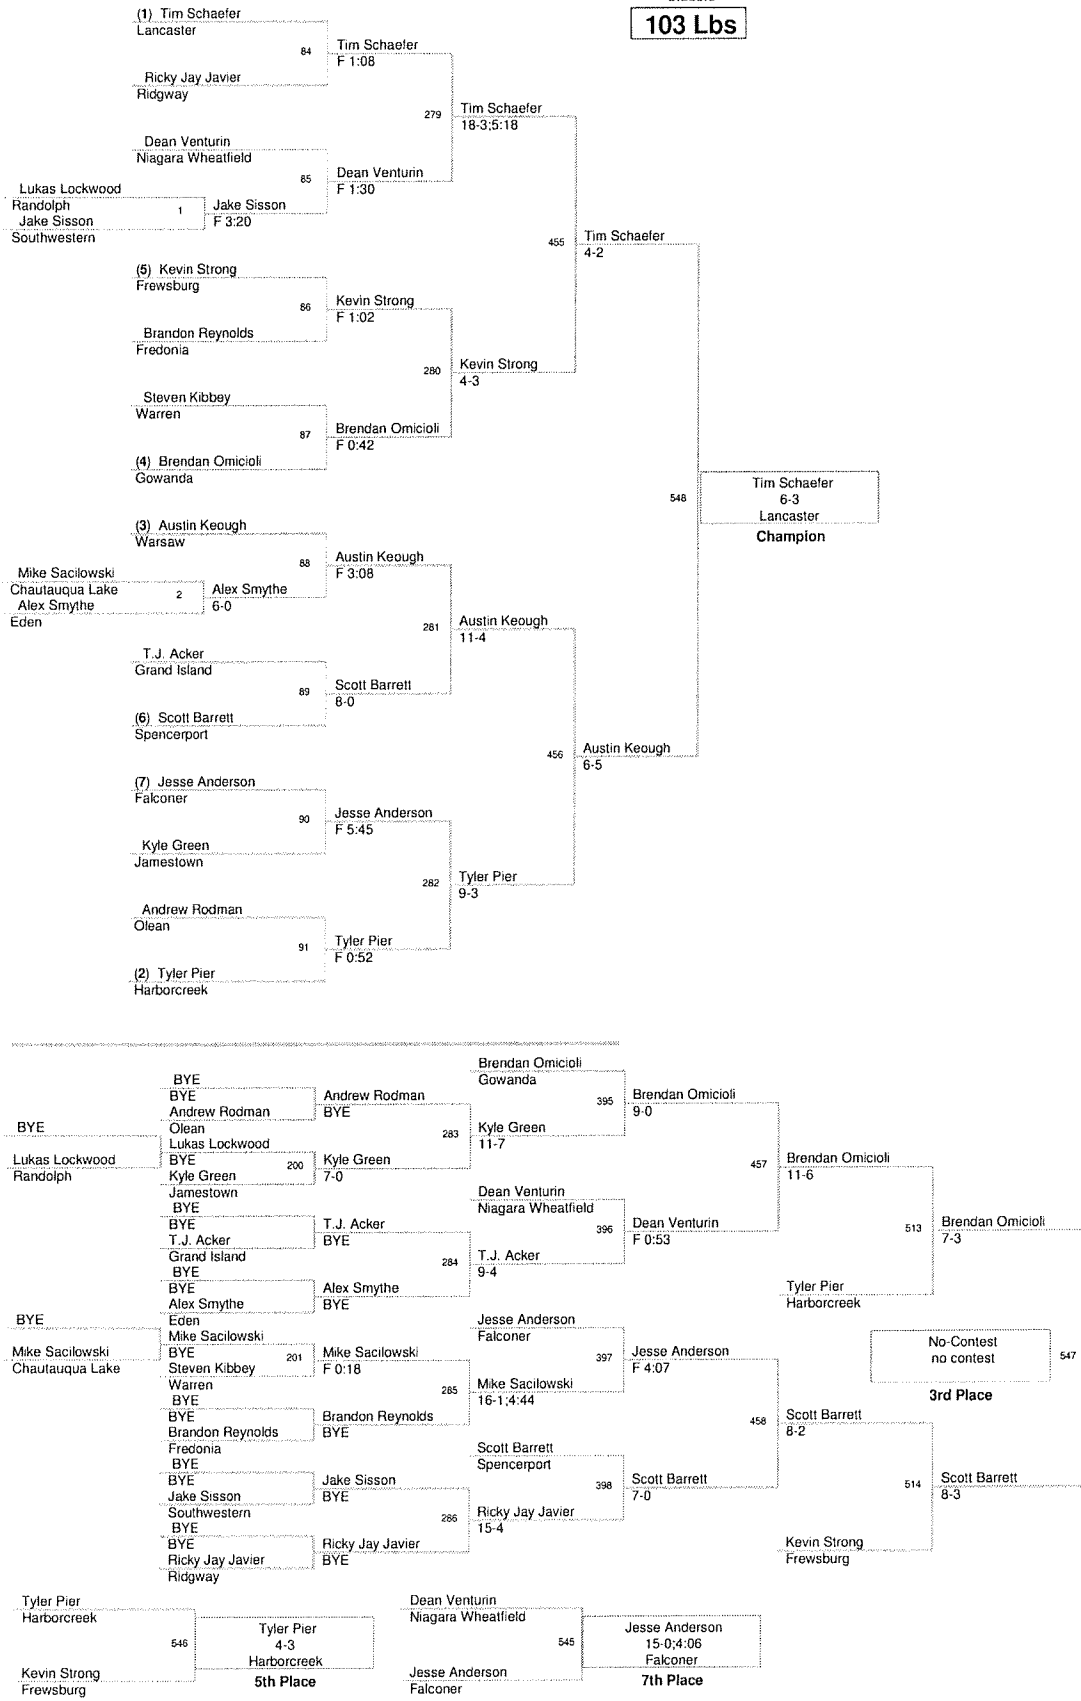

2008_Jamestown Holiday
Classic

103 Lbs