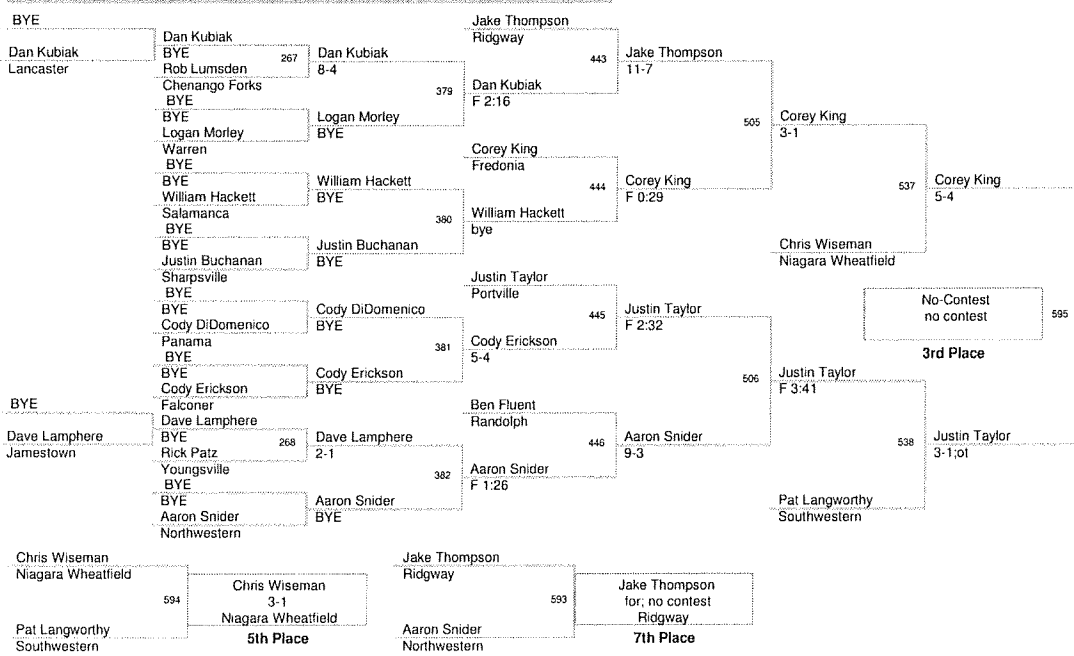

2008_Jamestown Holiday
Classic

160 Lbs

2008_Jamestown Holiday
Classic

171 Lbs

2008_Jamestown Holiday
Classic

215 Lbs

2008_Jamestown Holiday
Classic

285 Lbs