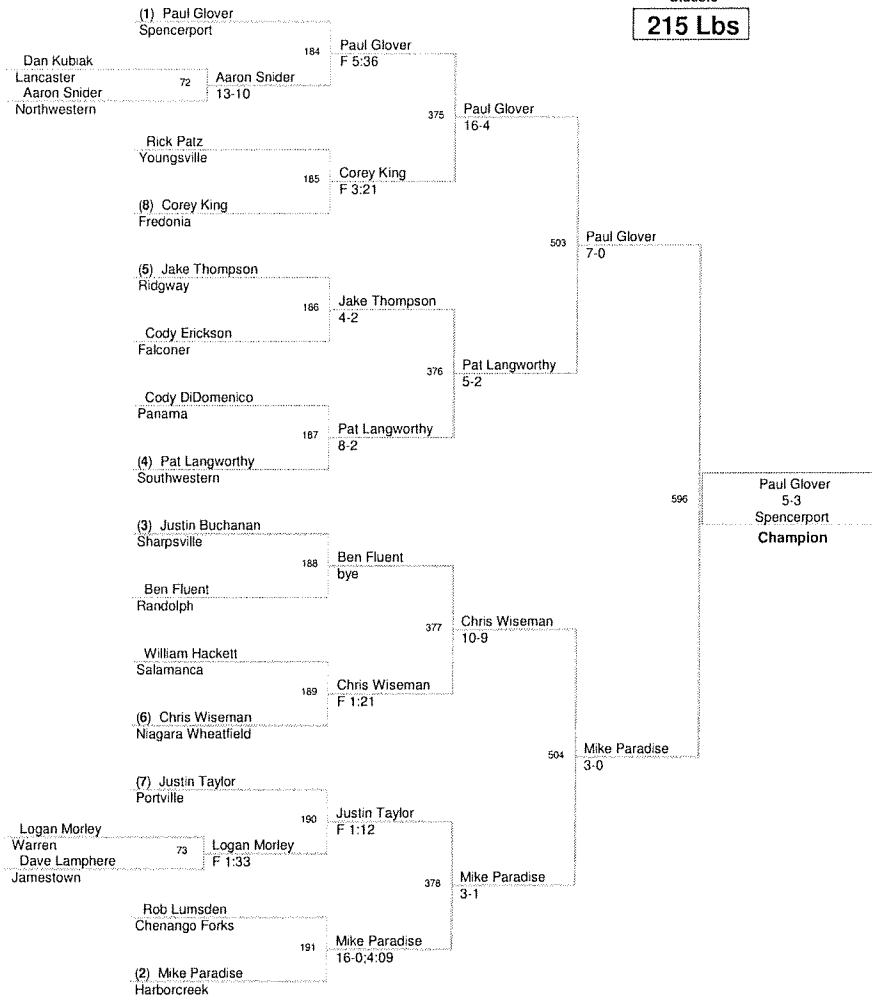

2008_Jamestown Holiday
Classic

160 Lbs

2008_Jamestown Holiday
Classic

171 Lbs

2008_Jamestown Holiday
Classic

215 Lbs

2008_Jamestown Holiday
Classic

285 Lbs