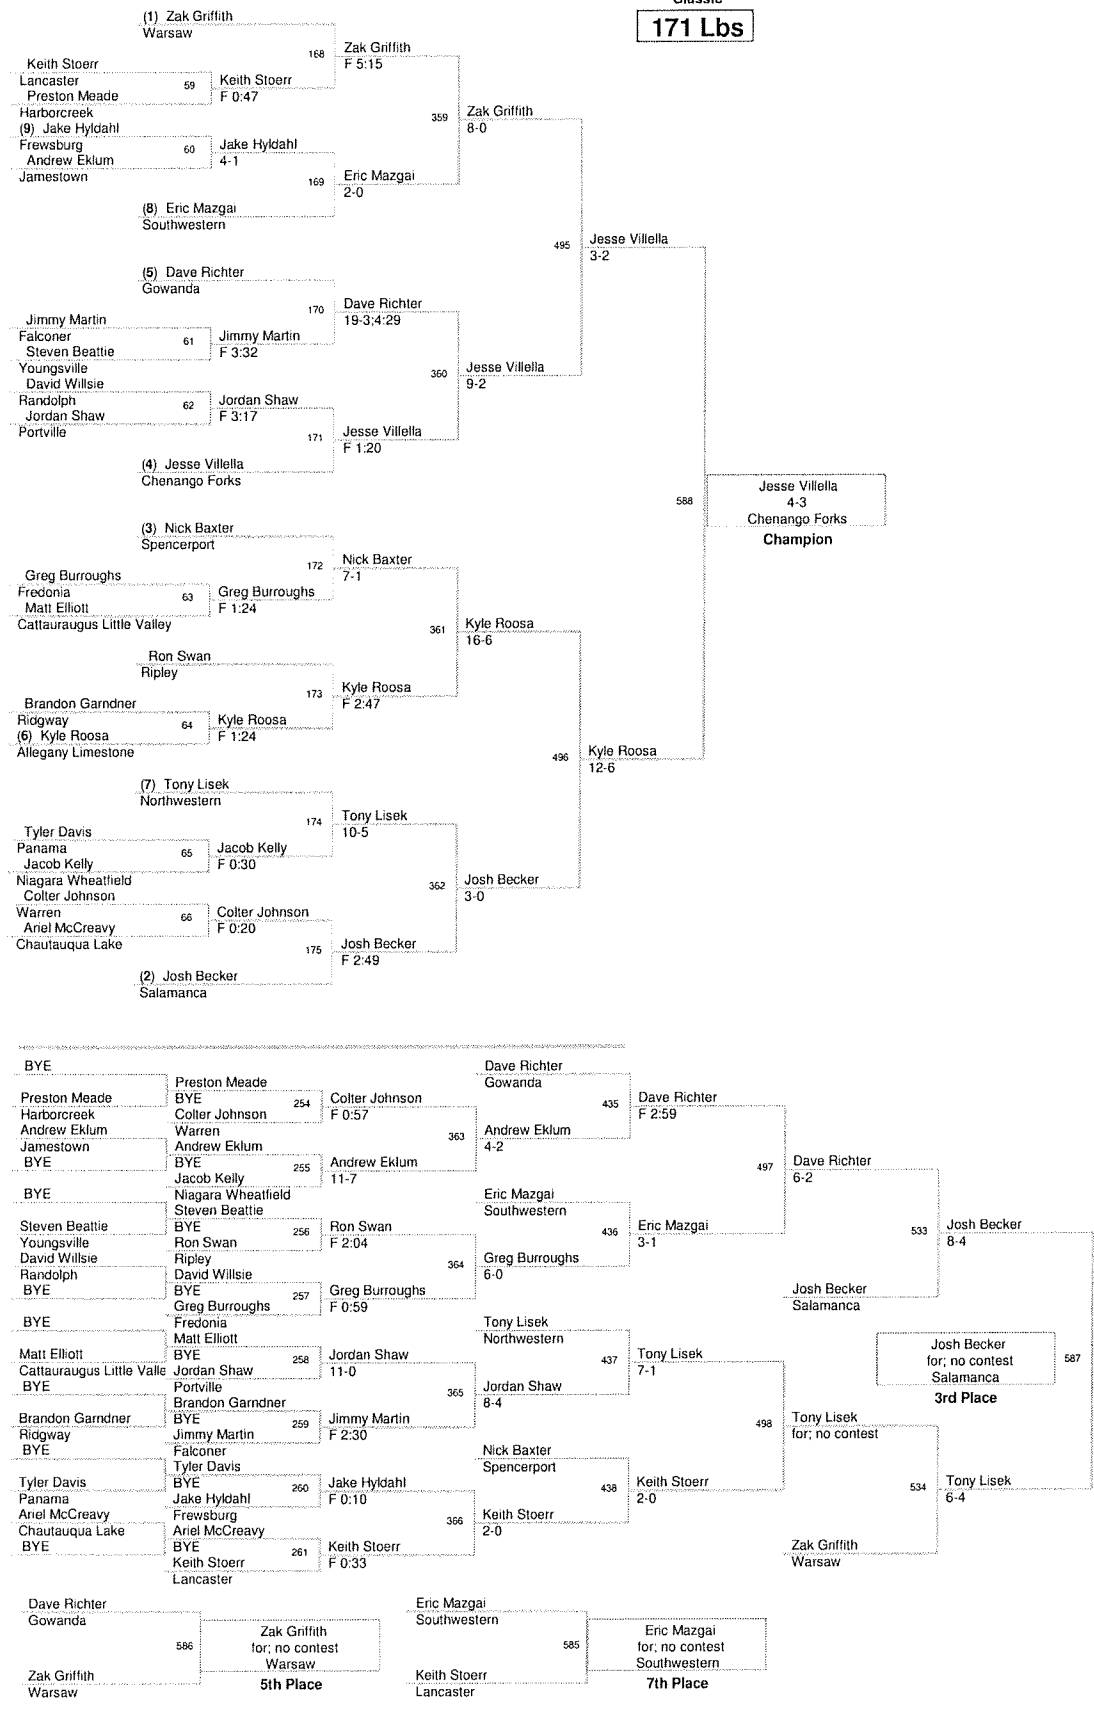

2008_Jamestown Holiday
Classic

171 Lbs