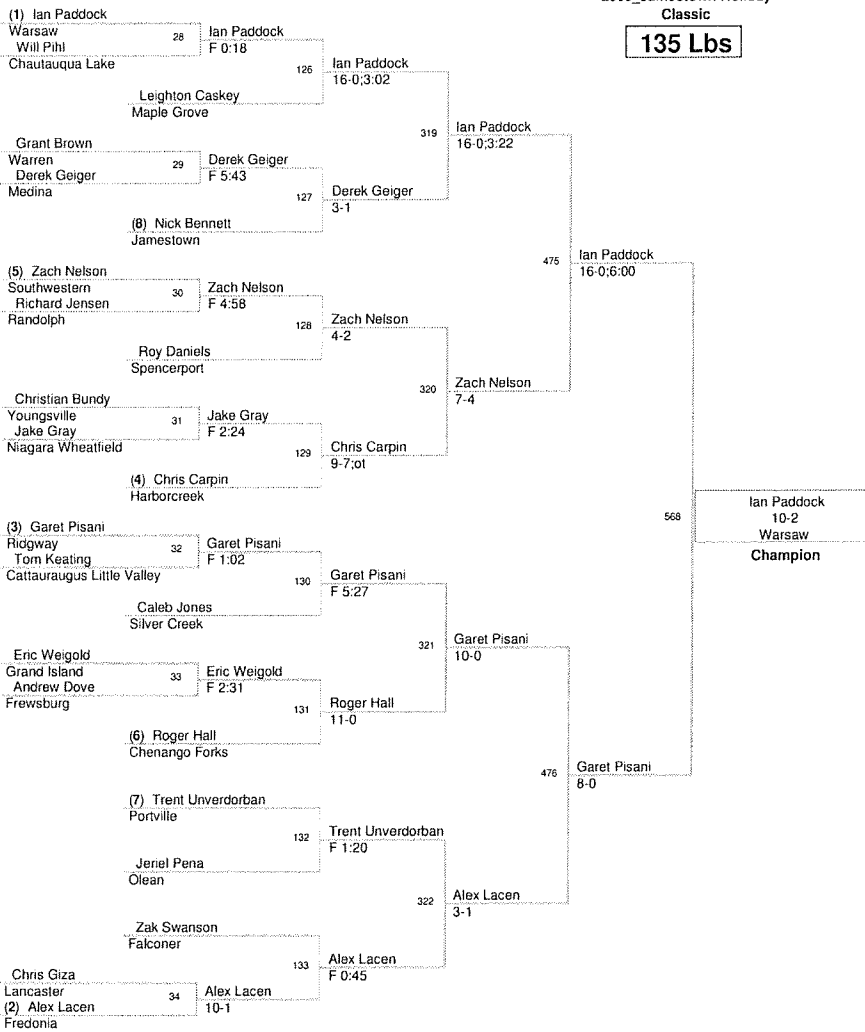

2008_Jamestown Holiday
Classic

135 Lbs