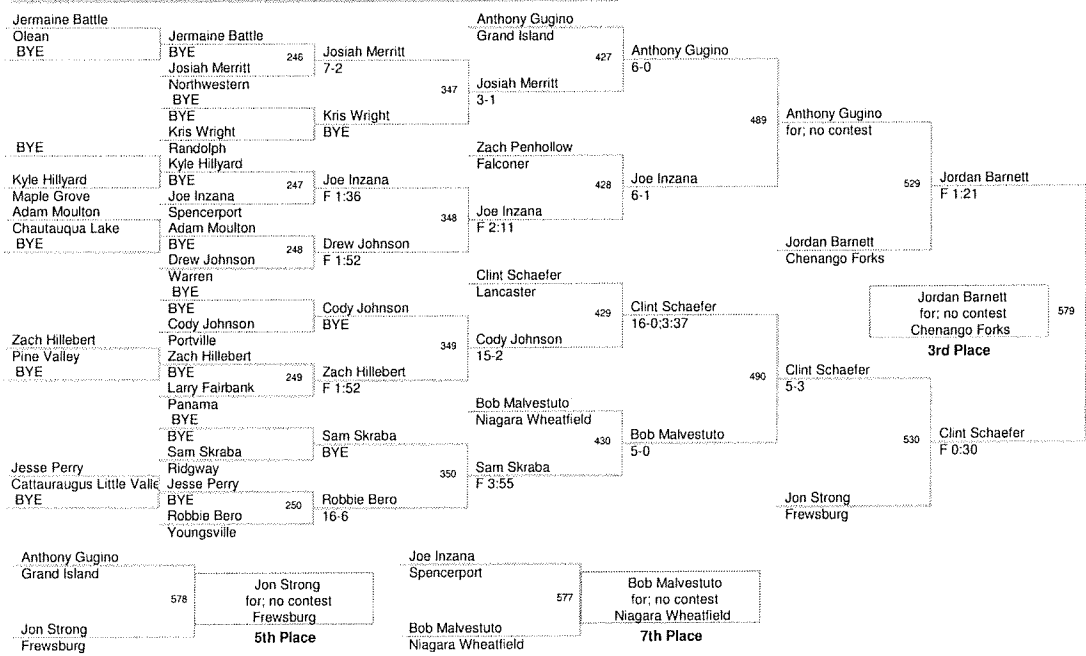

2008_Jamestown Holiday
Classic

125 Lbs

2008_Jamestown Holiday
Classic

135 Lbs

2008_Jamestown Holiday
Classic

140 Lbs

2008_Jamestown Holiday
Classic

152 Lbs