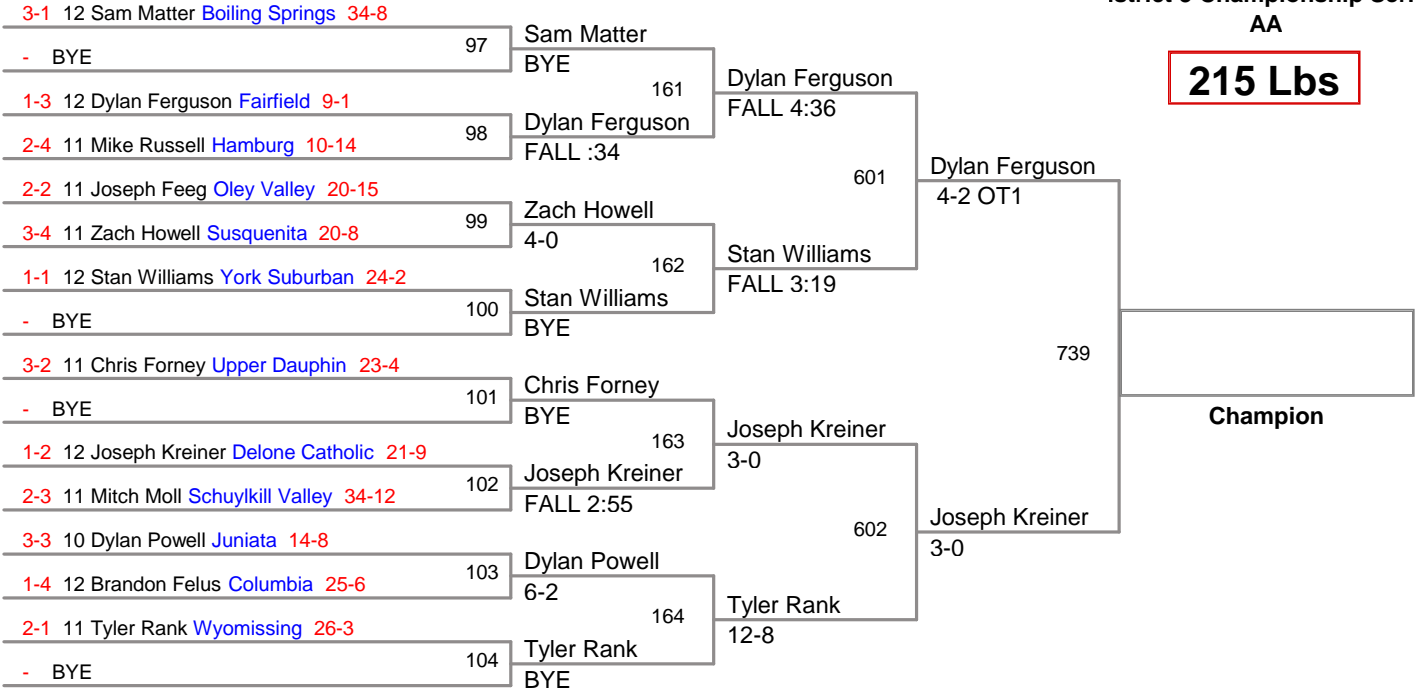

istrict 3 Championship Series
AA

215 Lbs