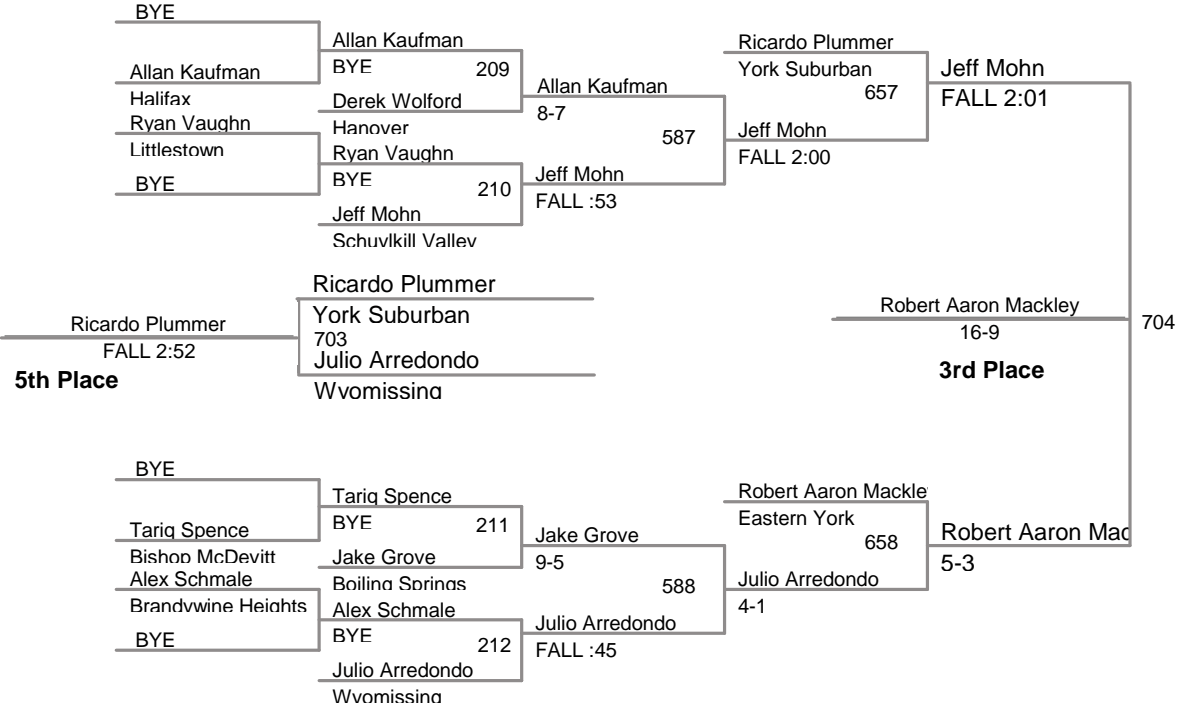

istrict 3 Championship Series  
AA

**145 Lbs**

istrict 3 Championship Series  
AA

**152 Lbs**

**Champion**

istrict 3 Championship Series  
AA

**171 Lbs**

istrict 3 Championship Series  
AA