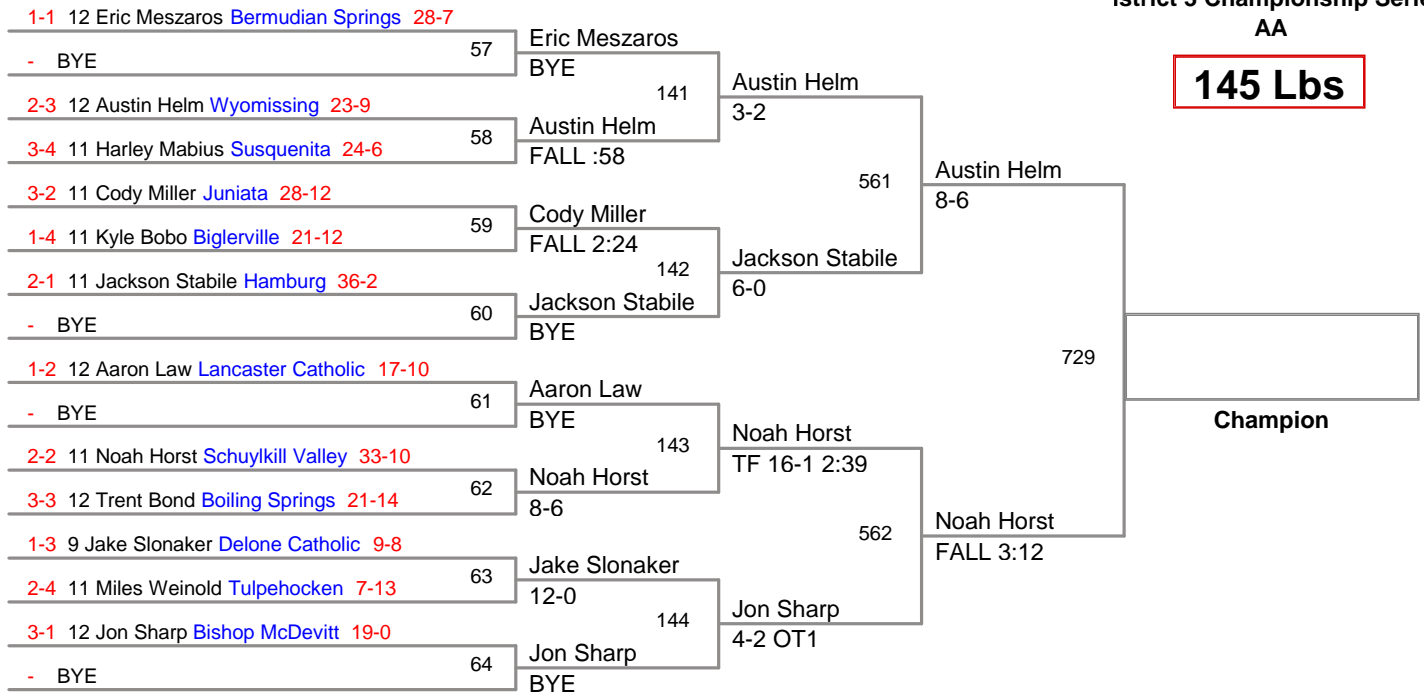

istrict 3 Championship Series  
AA

**112 Lbs**

istrict 3 Championship Series  
AA

**119 Lbs**

istrict 3 Championship Series  
AA

**125 Lbs**

istrict 3 Championship Series  
AA

**140 Lbs**

istrict 3 Championship Series  
AA

**145 Lbs**

istrict 3 Championship Series  
AA

**152 Lbs**

**Champion**

istrict 3 Championship Series  
AA

**171 Lbs**

istrict 3 Championship Series  
AA

**215 Lbs**

istrict 3 Championship Series  
AA

**285 Lbs**