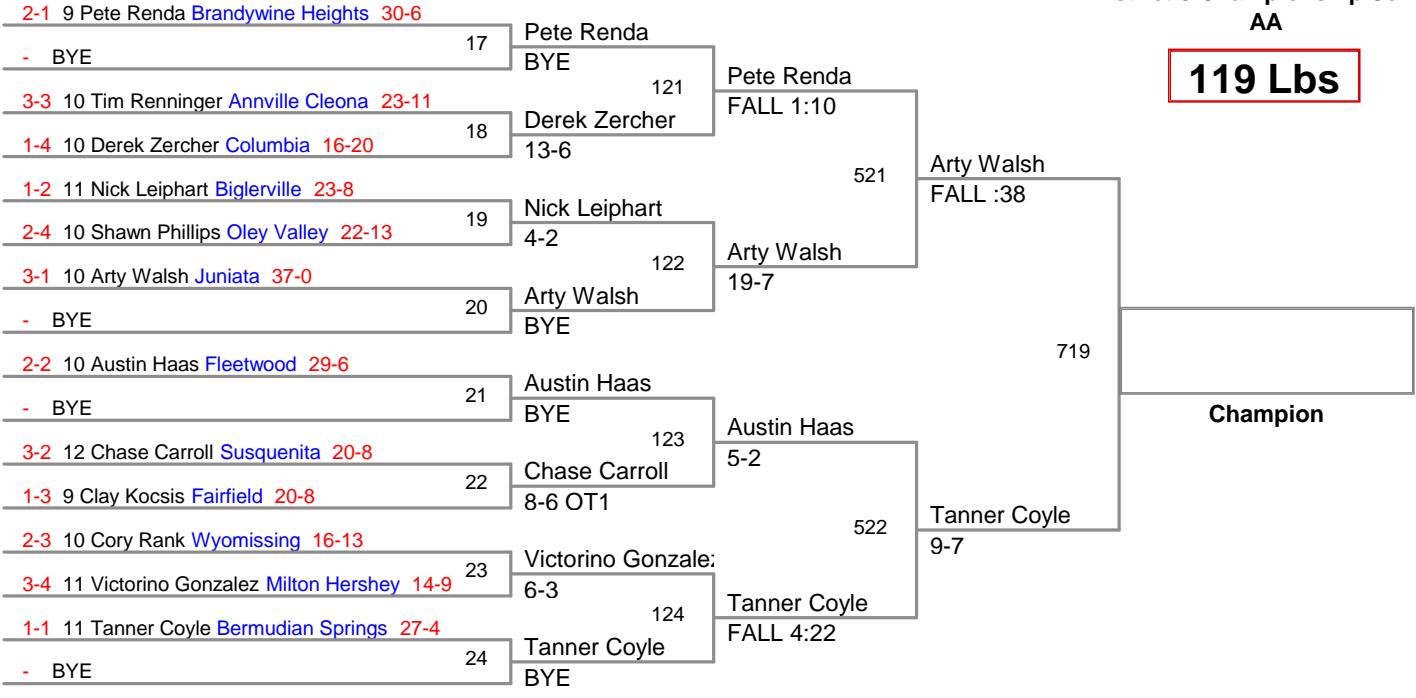

istrict 3 Championship Series  
AA

**112 Lbs**

istrict 3 Championship Series  
AA

**119 Lbs**

istrict 3 Championship Series  
AA

**125 Lbs**

istrict 3 Championship Series  
AA

**140 Lbs**