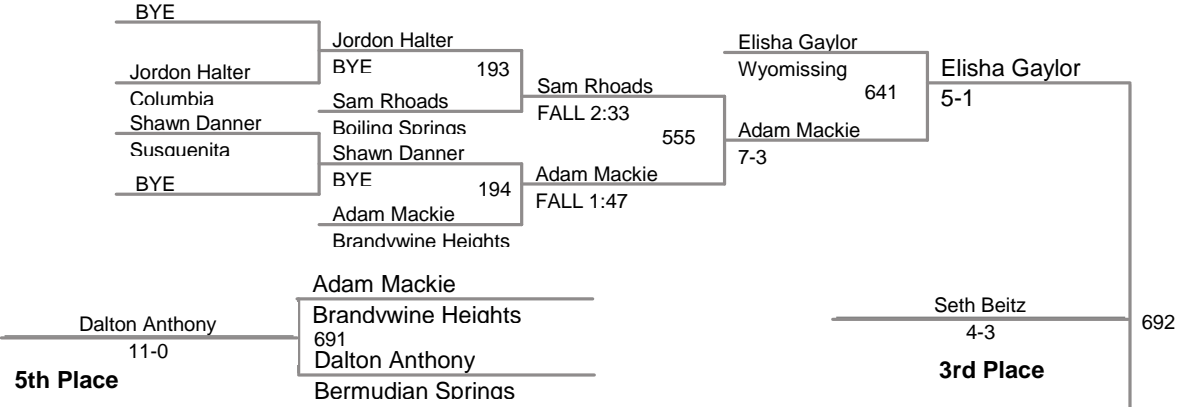

istrict 3 Championship Series  
AA

**112 Lbs**

istrict 3 Championship Series  
AA

**119 Lbs**

istrict 3 Championship Series  
AA

**125 Lbs**

istrict 3 Championship Series  
AA

**140 Lbs**