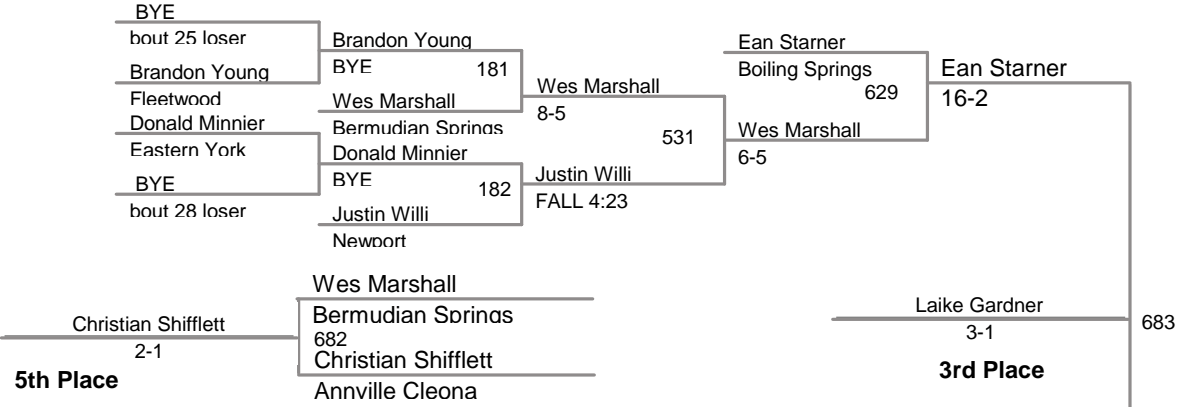

istrict 3 Championship Series  
AA

**112 Lbs**

istrict 3 Championship Series  
AA

**119 Lbs**

istrict 3 Championship Series  
AA

**125 Lbs**

istrict 3 Championship Series  
AA

**140 Lbs**