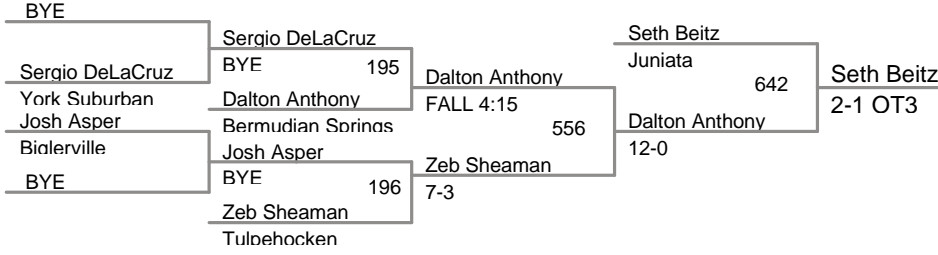

istrict 3 Championship Series  
AA

**112 Lbs**

istrict 3 Championship Series  
AA

**119 Lbs**

istrict 3 Championship Series  
AA

**125 Lbs**

istrict 3 Championship Series  
AA

**140 Lbs**

istrict 3 Championship Series  
AA

**145 Lbs**

istrict 3 Championship Series  
AA

**152 Lbs**

**Champion**

istrict 3 Championship Series  
AA

**171 Lbs**

istrict 3 Championship Series  
AA