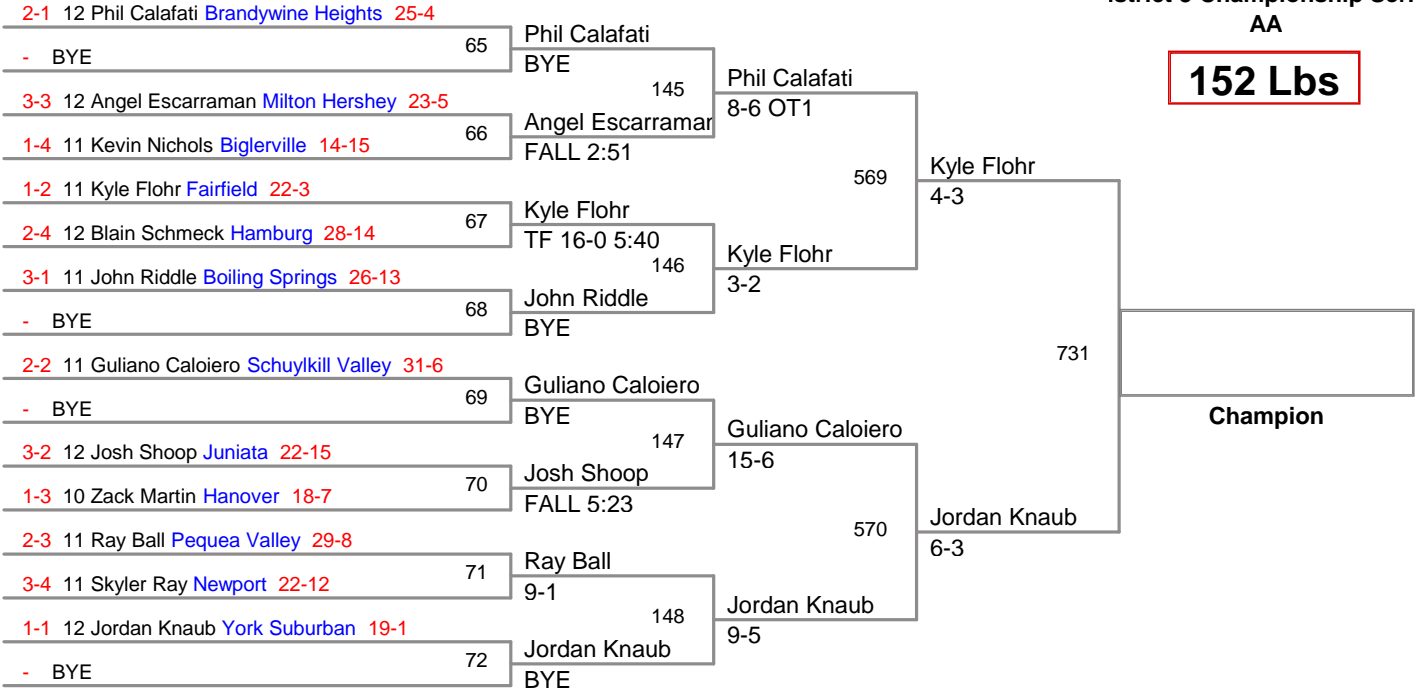

istrict 3 Championship Series
AA

152 Lbs

Champion