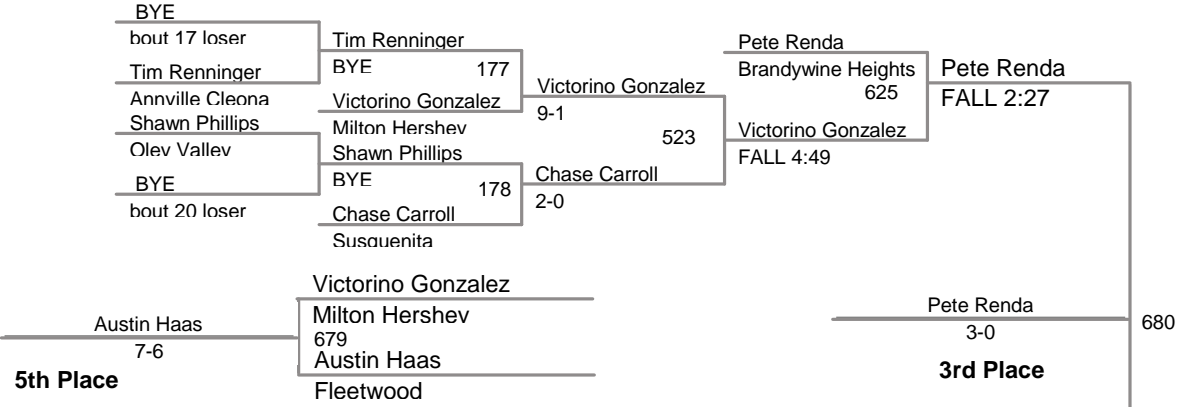

istrict 3 Championship Series  
AA

**112 Lbs**

istrict 3 Championship Series  
AA

**119 Lbs**

istrict 3 Championship Series  
AA

**125 Lbs**

istrict 3 Championship Series  
AA

**140 Lbs**