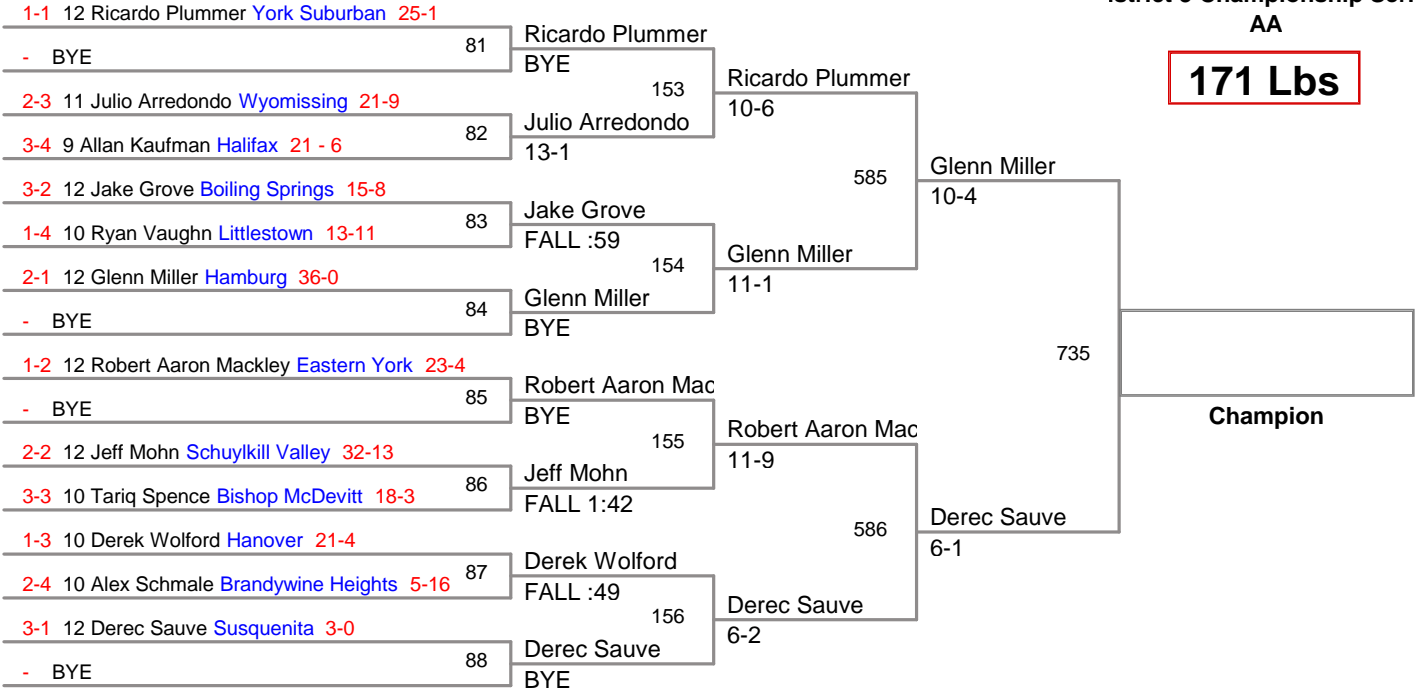

istrict 3 Championship Series  
AA

**145 Lbs**

istrict 3 Championship Series  
AA

**152 Lbs**

**Champion**

istrict 3 Championship Series  
AA

**171 Lbs**

istrict 3 Championship Series  
AA