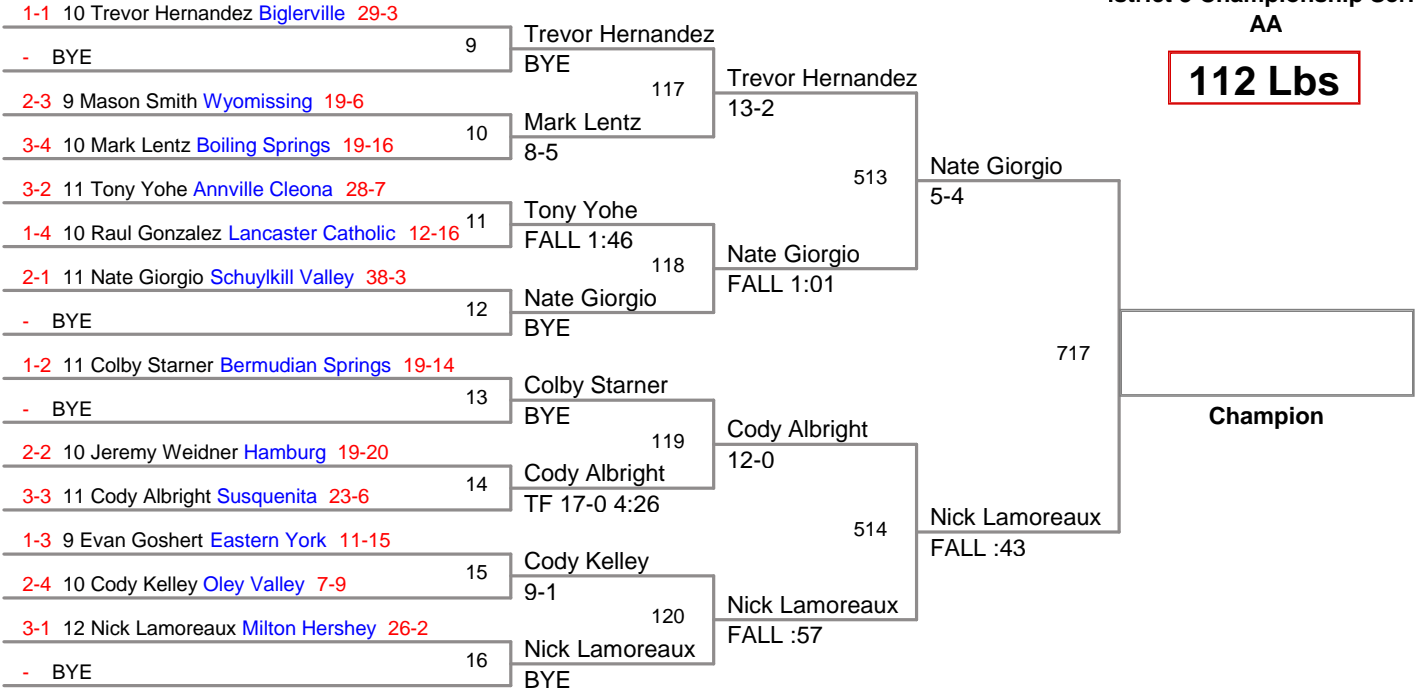

istrict 3 Championship Series  
AA

**112 Lbs**

istrict 3 Championship Series  
AA

**119 Lbs**

istrict 3 Championship Series  
AA

**125 Lbs**

istrict 3 Championship Series  
AA

**140 Lbs**

istrict 3 Championship Series  
AA

**145 Lbs**

istrict 3 Championship Series  
AA

**152 Lbs**

**Champion**

istrict 3 Championship Series  
AA

**171 Lbs**

istrict 3 Championship Series  
AA