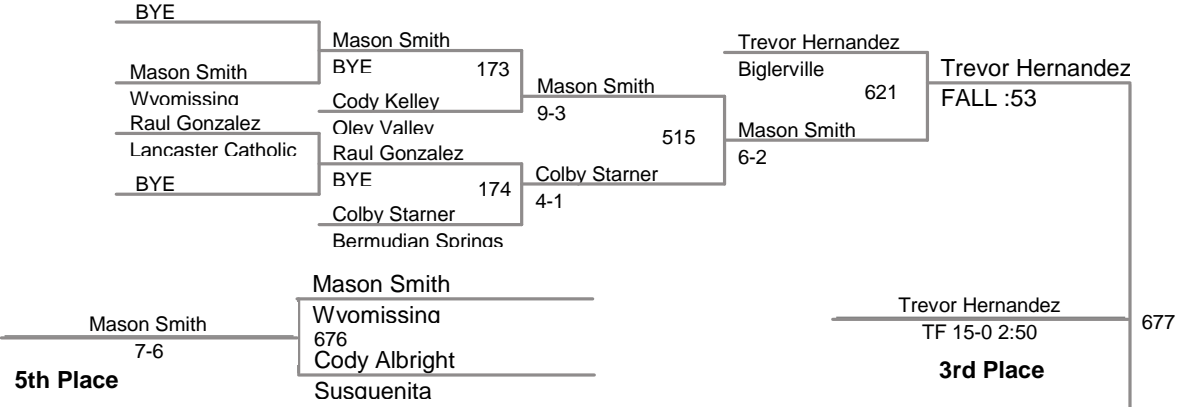

istrict 3 Championship Series  
AA

**112 Lbs**

istrict 3 Championship Series  
AA

**119 Lbs**

istrict 3 Championship Series  
AA

**125 Lbs**

istrict 3 Championship Series  
AA

**140 Lbs**

istrict 3 Championship Series  
AA

**145 Lbs**

istrict 3 Championship Series  
AA

**152 Lbs**

**Champion**

istrict 3 Championship Series  
AA

**171 Lbs**

istrict 3 Championship Series  
AA