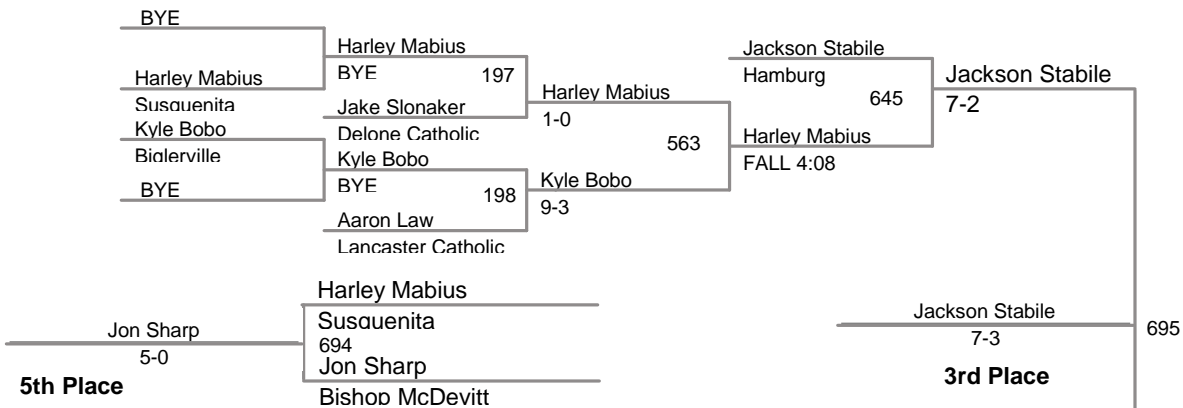

istrict 3 Championship Series
AA

145 Lbs