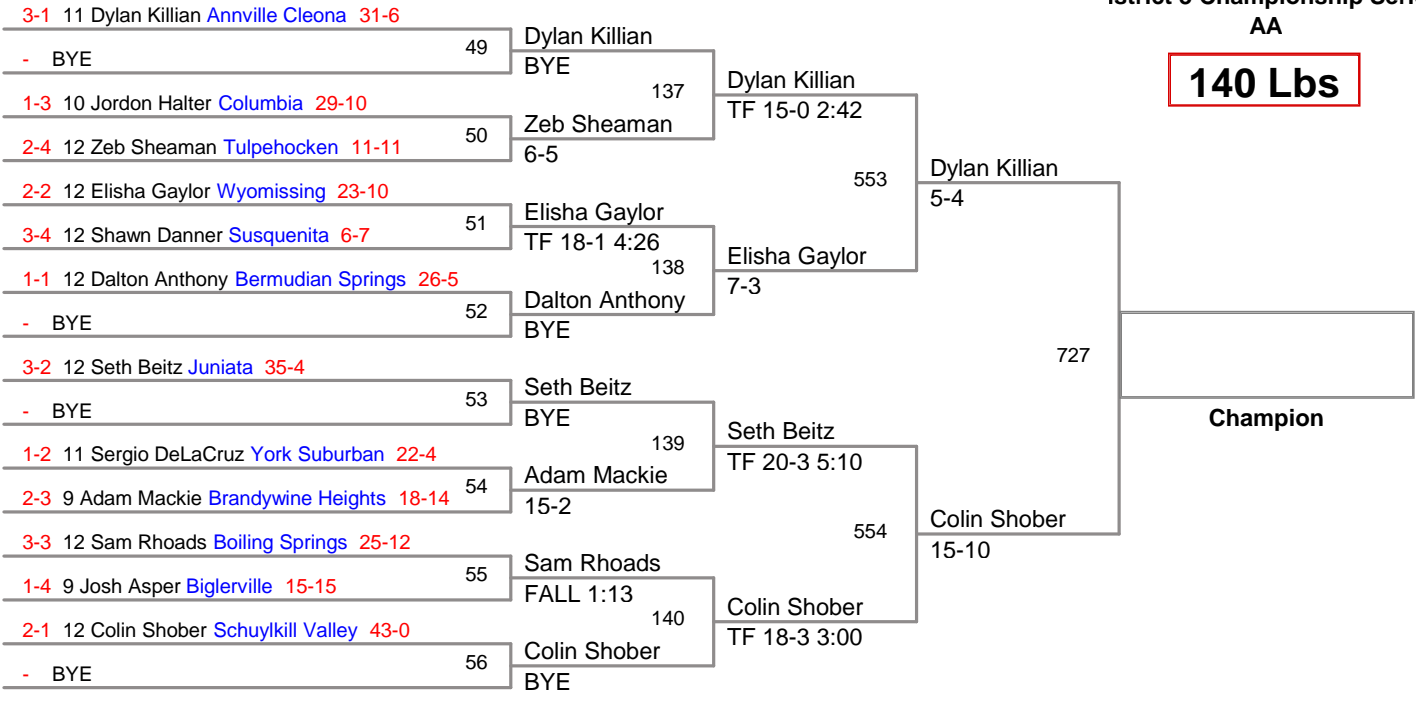

istrict 3 Championship Series  
AA

**112 Lbs**

istrict 3 Championship Series  
AA

**119 Lbs**

istrict 3 Championship Series  
AA

**125 Lbs**

istrict 3 Championship Series  
AA

**140 Lbs**

istrict 3 Championship Series  
AA

**145 Lbs**

istrict 3 Championship Series  
AA

**152 Lbs**

**Champion**

istrict 3 Championship Series  
AA

**171 Lbs**

istrict 3 Championship Series  
AA

**215 Lbs**

istrict 3 Championship Series  
AA

**285 Lbs**