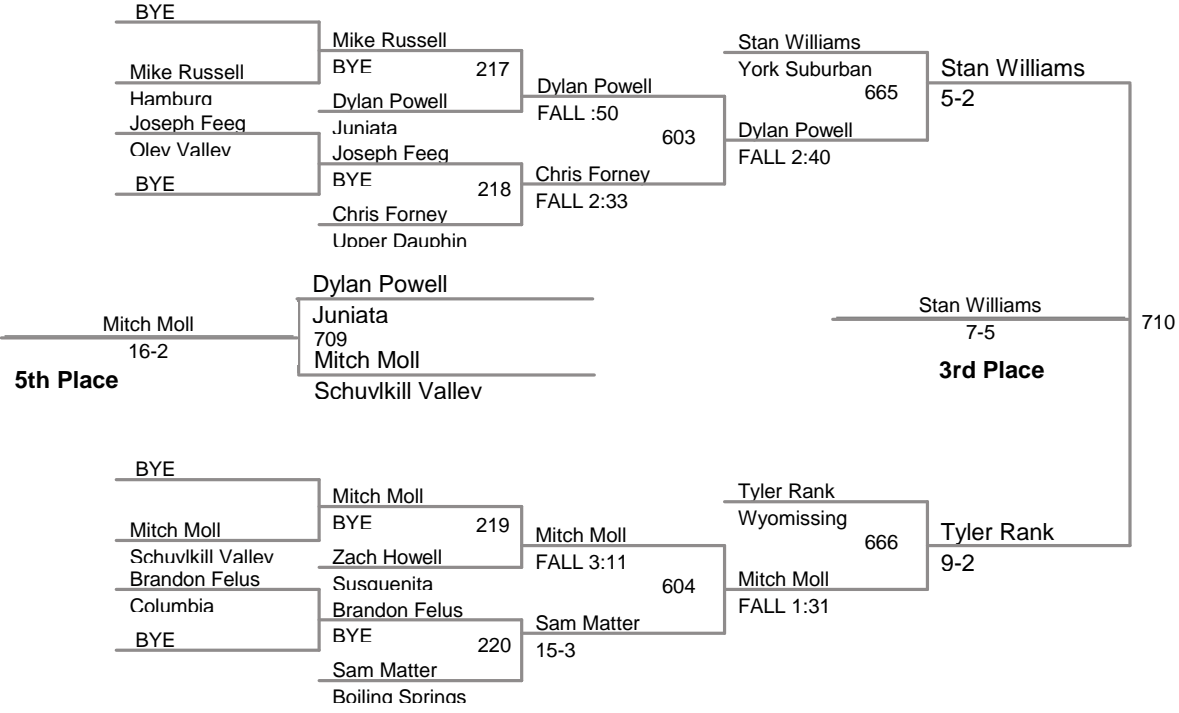

istrict 3 Championship Series
AA

215 Lbs