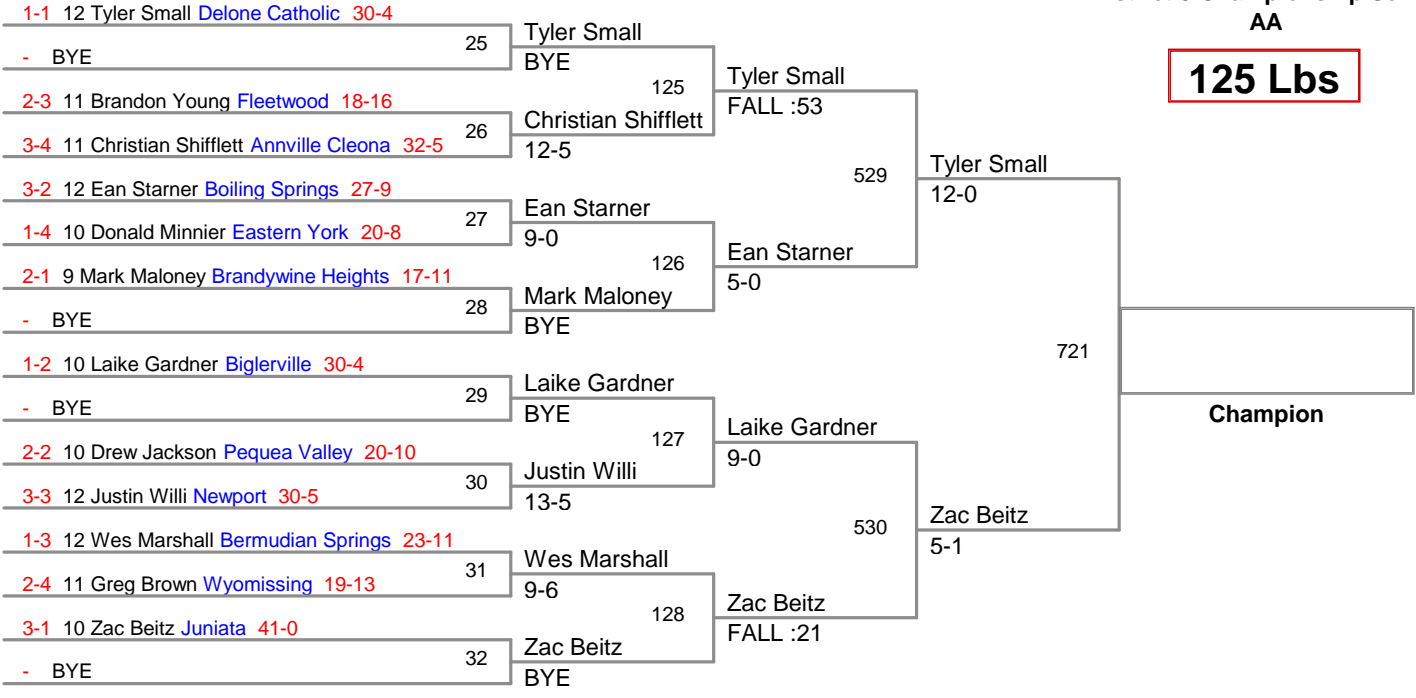

istrict 3 Championship Series  
AA

**112 Lbs**

istrict 3 Championship Series  
AA

**119 Lbs**

istrict 3 Championship Series  
AA

**125 Lbs**

istrict 3 Championship Series  
AA

**140 Lbs**