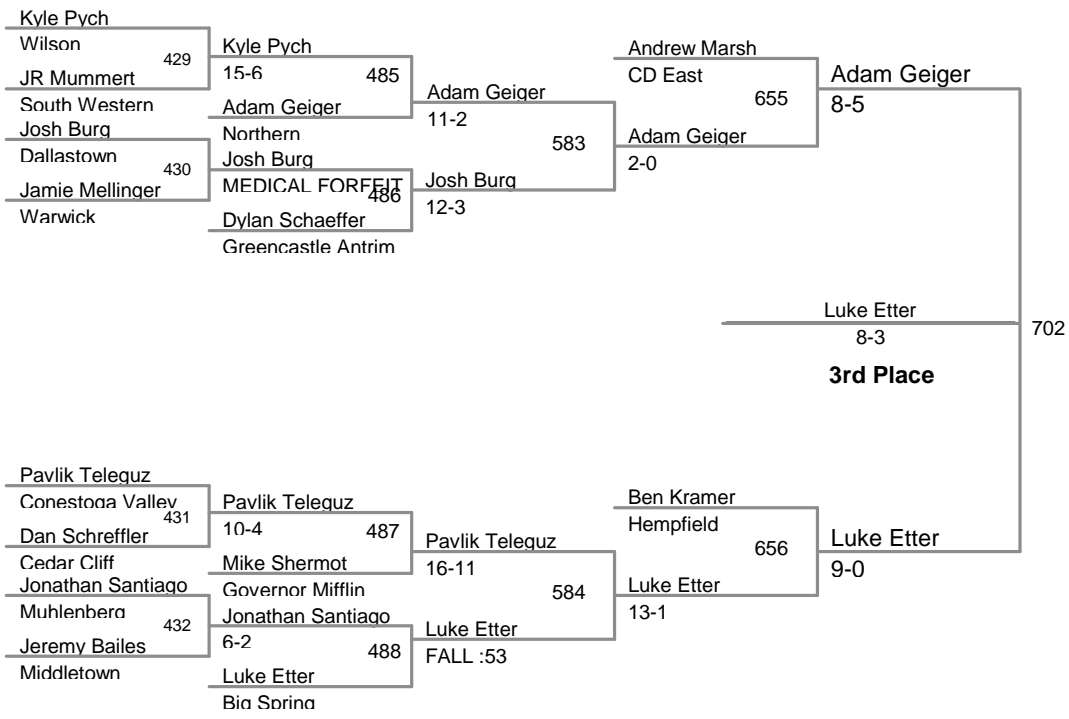

istrict 3 Championship Series
AAA

130 Lbs

istrict 3 Championship Serie
AAA

135 Lbs

istrict 3 Championship Series
AAA

140 Lbs

istrict 3 Championship Serie
AAA

160 Lbs

Champion

istrict 3 Championship Series
AAA

189 Lbs

istrict 3 Championship Series
AAA

285 Lbs