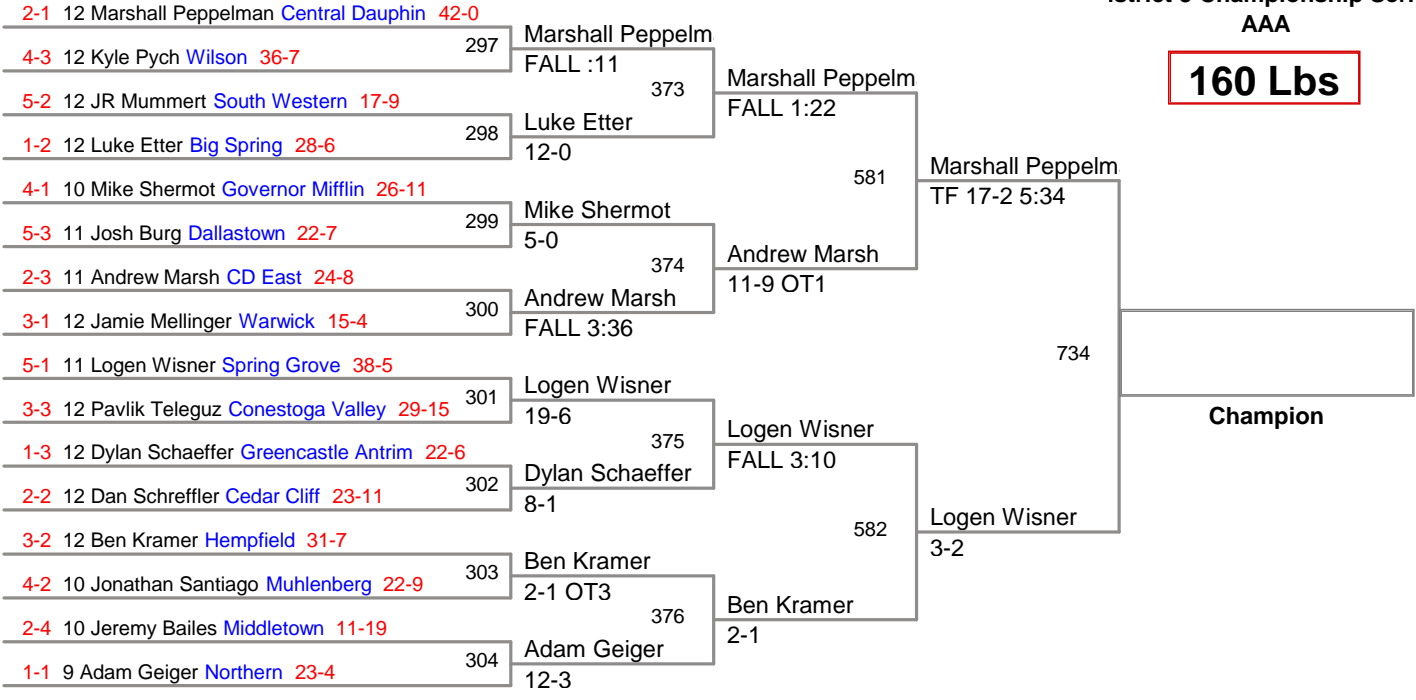

istrict 3 Championship Series
AAA

130 Lbs

istrict 3 Championship Serie
AAA

135 Lbs

istrict 3 Championship Series
AAA

140 Lbs

istrict 3 Championship Serie
AAA

160 Lbs