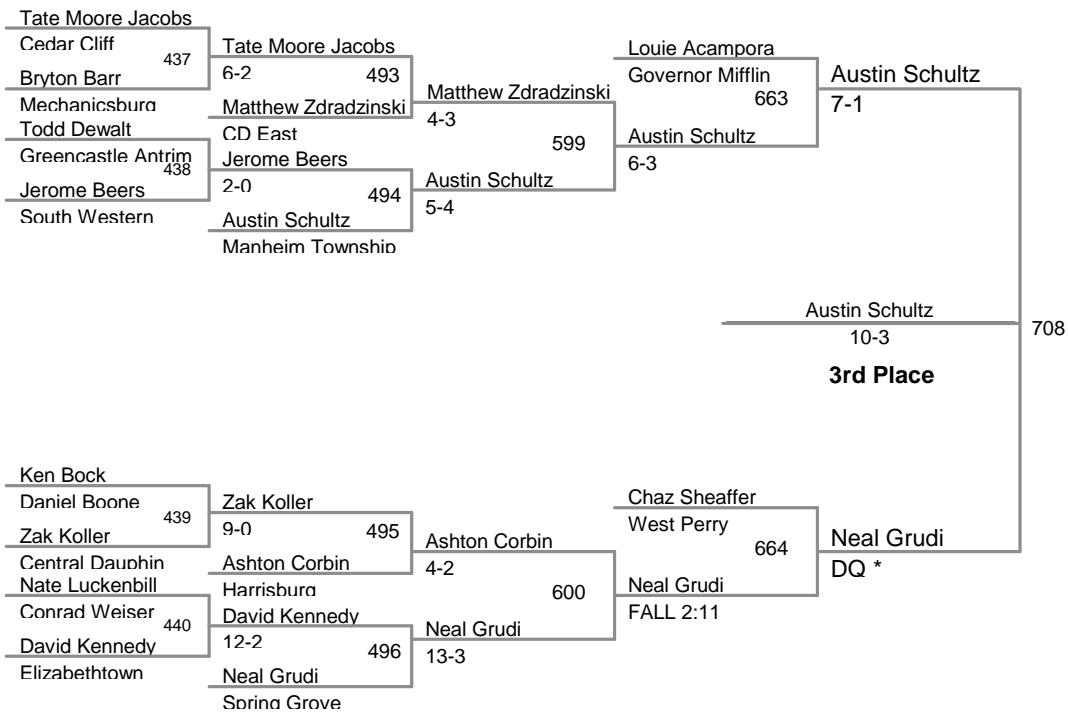

istrict 3 Championship Series
AAA

189 Lbs