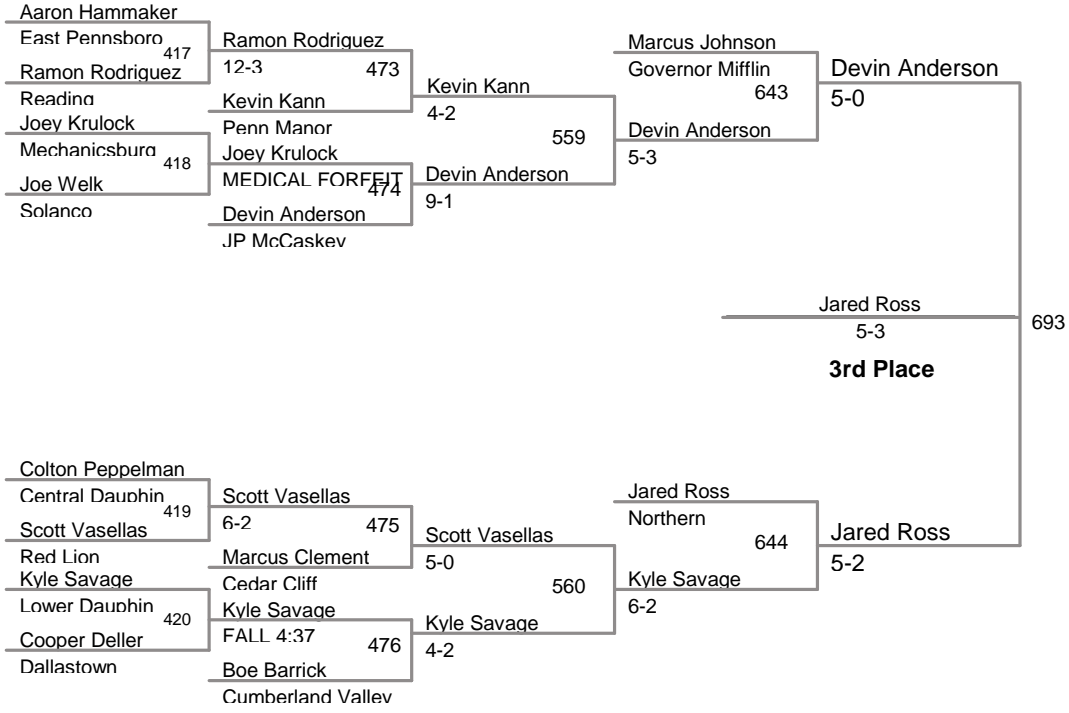

istrict 3 Championship Series
AAA

130 Lbs

istrict 3 Championship Serie
AAA

135 Lbs

istrict 3 Championship Series
AAA

140 Lbs

istrict 3 Championship Serie
AAA

160 Lbs