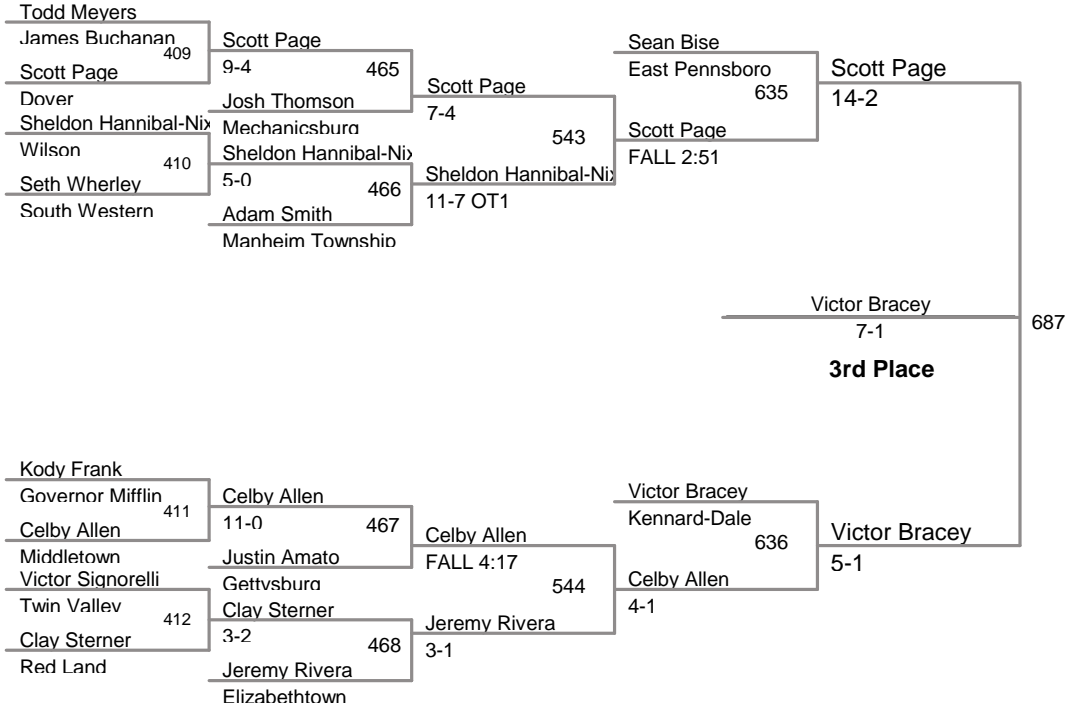

istrict 3 Championship Series
AAA

130 Lbs

istrict 3 Championship Serie
AAA

135 Lbs

istrict 3 Championship Series
AAA

140 Lbs

istrict 3 Championship Serie
AAA

160 Lbs

Champion

istrict 3 Championship Series
AAA

189 Lbs

istrict 3 Championship Series
AAA

285 Lbs