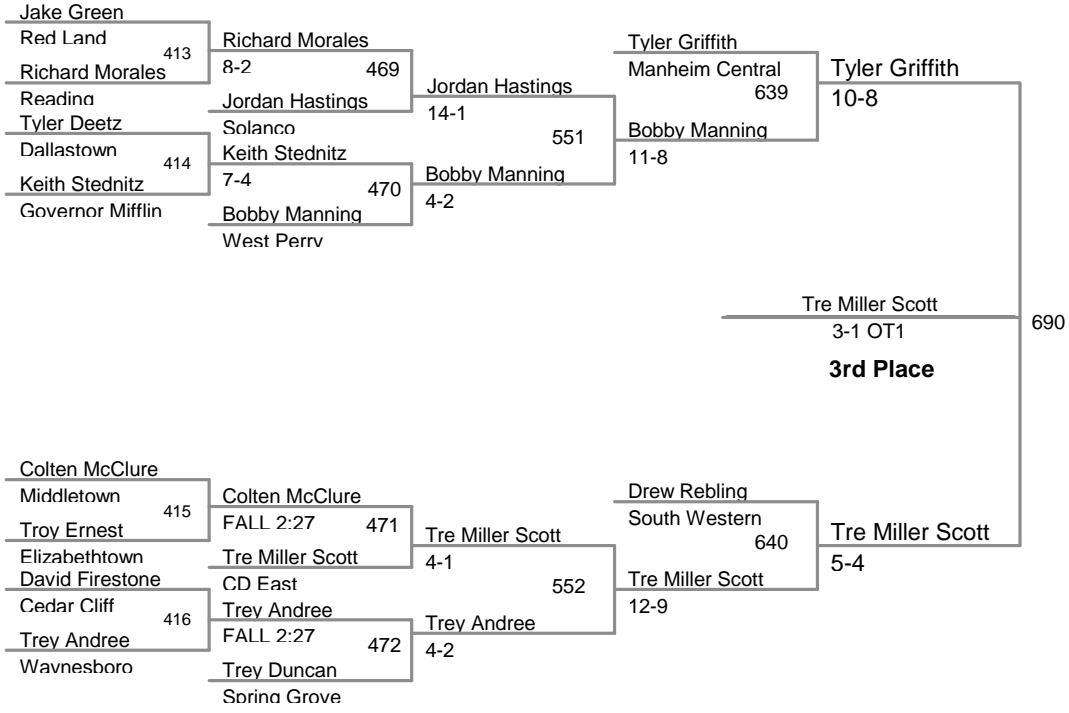

istrict 3 Championship Series
AAA

130 Lbs

istrict 3 Championship Serie
AAA

135 Lbs

istrict 3 Championship Series
AAA

140 Lbs

istrict 3 Championship Serie
AAA

160 Lbs

Champion

istrict 3 Championship Series
AAA

189 Lbs

istrict 3 Championship Series
AAA

285 Lbs