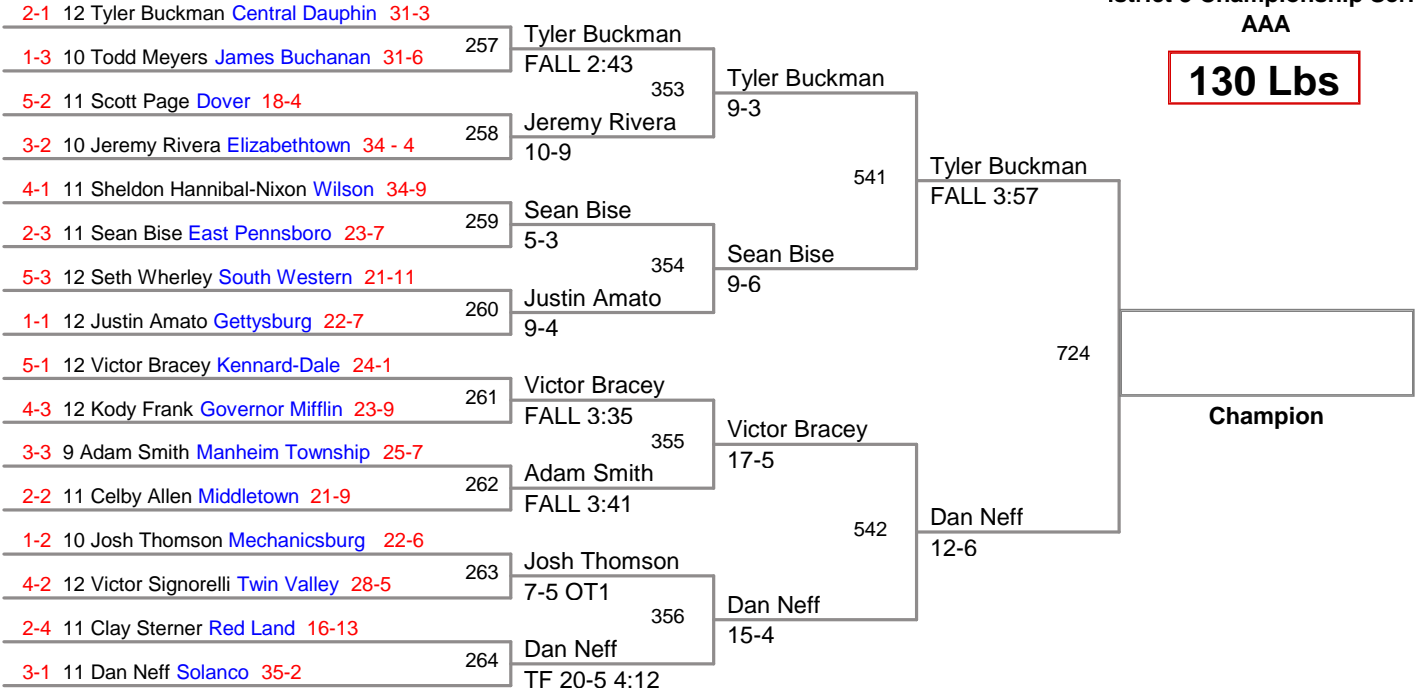

istrict 3 Championship Series
AAA

130 Lbs

istrict 3 Championship Serie
AAA

135 Lbs

istrict 3 Championship Series
AAA

140 Lbs

istrict 3 Championship Serie
AAA

160 Lbs

Champion

istrict 3 Championship Series
AAA

189 Lbs

istrict 3 Championship Series
AAA

285 Lbs