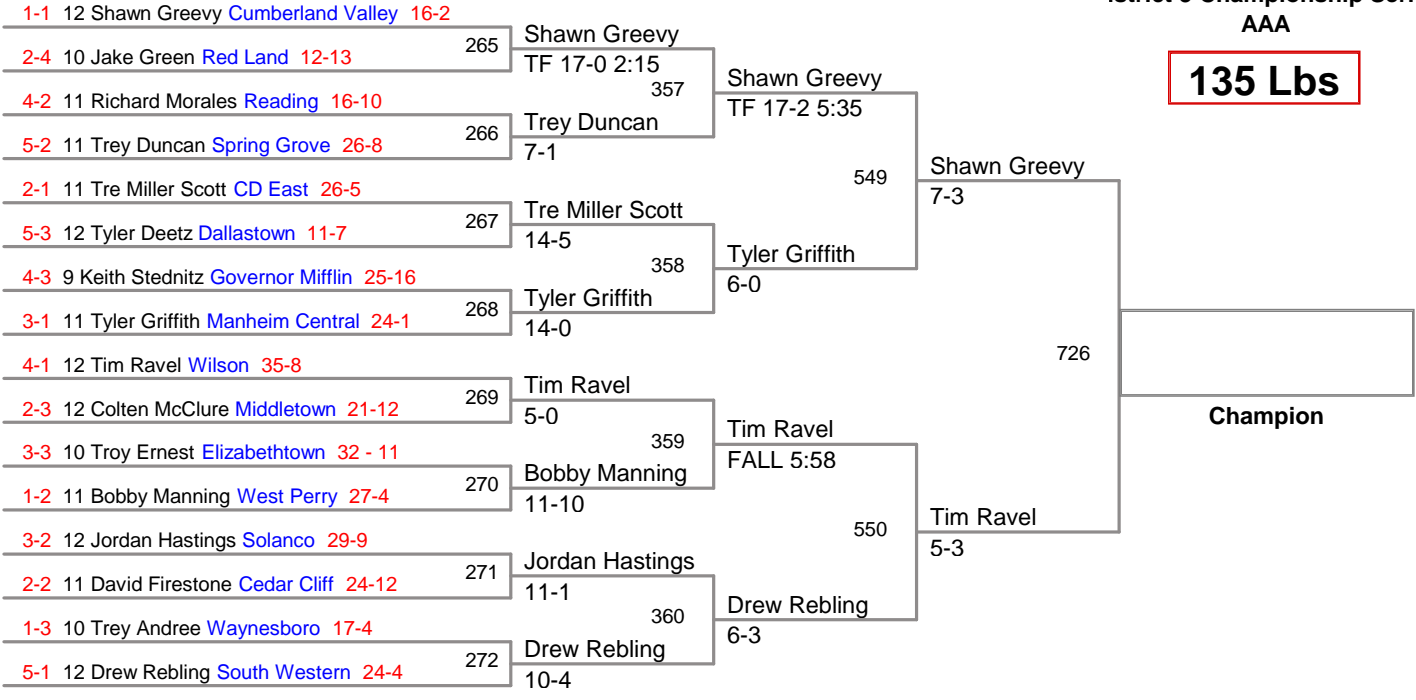

istrict 3 Championship Series
AAA

130 Lbs

istrict 3 Championship Serie
AAA

135 Lbs

istrict 3 Championship Series
AAA

140 Lbs

istrict 3 Championship Serie
AAA

160 Lbs