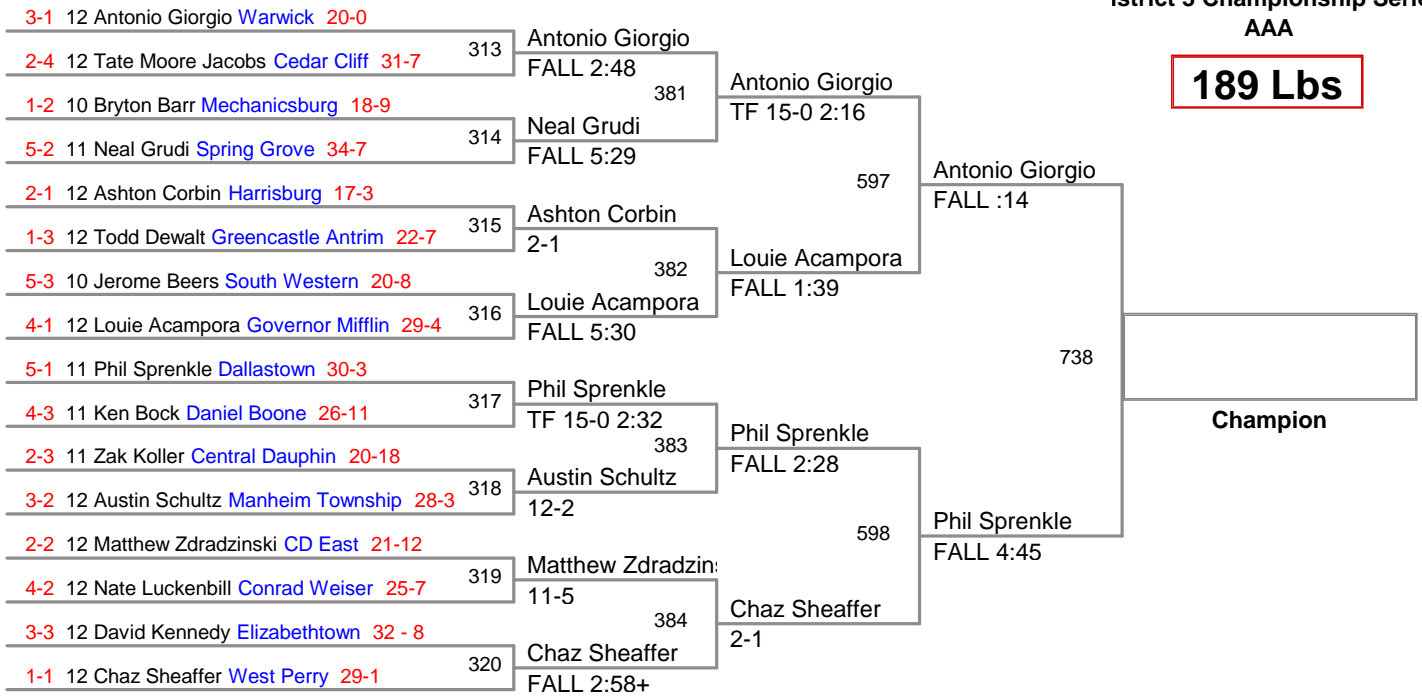

istrict 3 Championship Series
AAA

189 Lbs