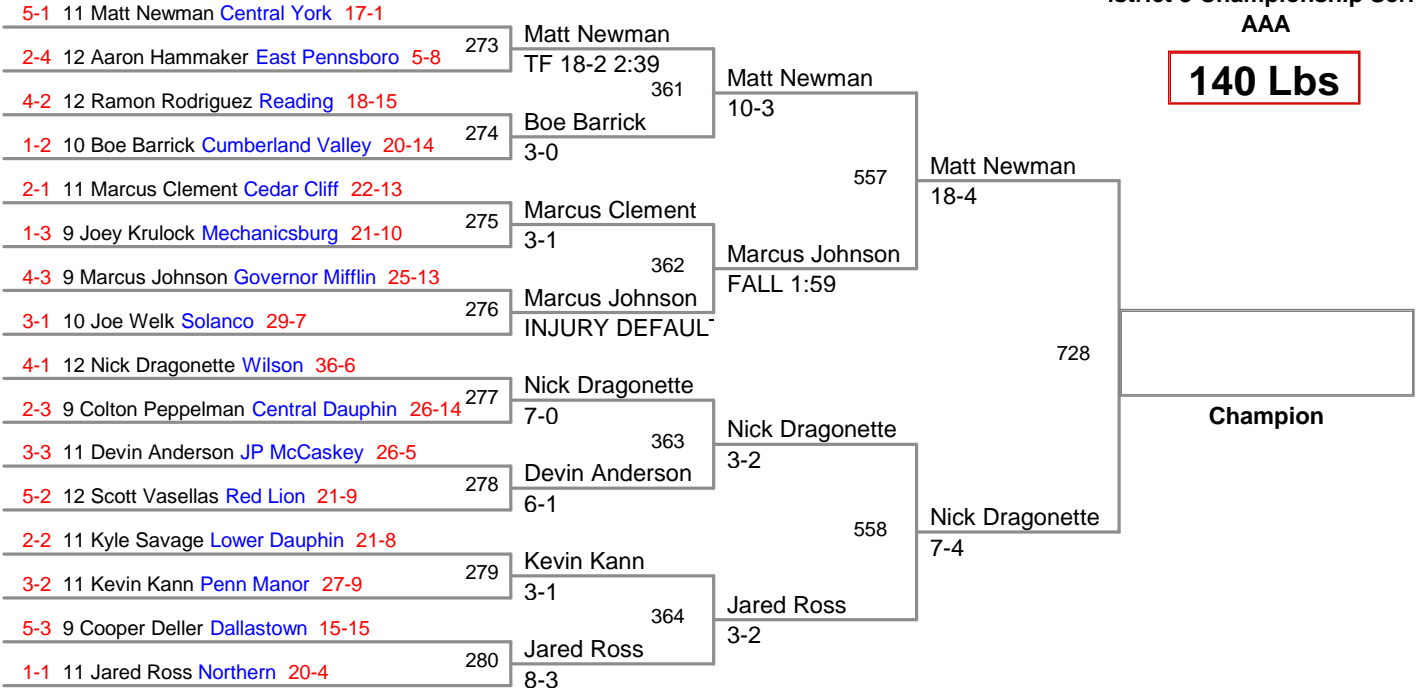

istrict 3 Championship Series
AAA

130 Lbs

istrict 3 Championship Serie
AAA

135 Lbs

istrict 3 Championship Series
AAA

140 Lbs

istrict 3 Championship Serie
AAA

160 Lbs

Champion

istrict 3 Championship Series
AAA

189 Lbs

istrict 3 Championship Series
AAA

285 Lbs