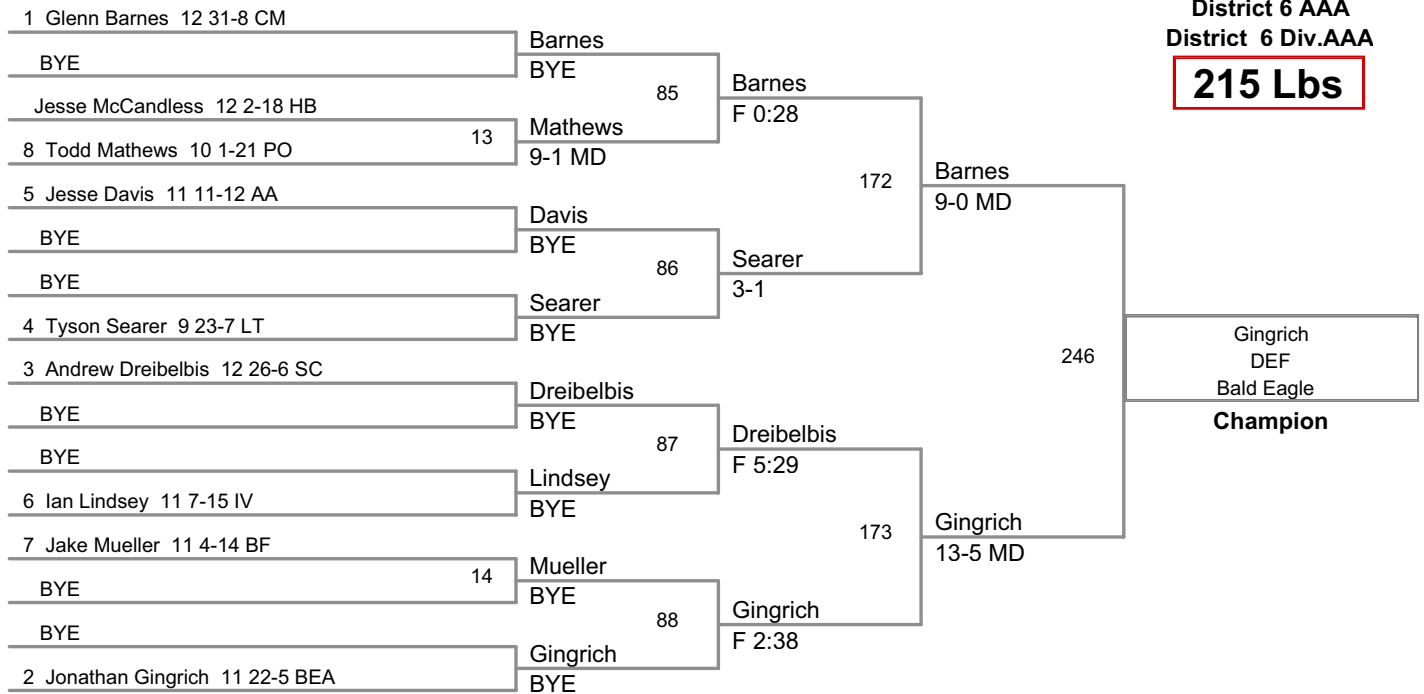

District 6 AAA
District 6 Div.AAA

152 Lbs

District 6 AAA
District 6 Div.AAA

160 Lbs

District 6 AAA
District 6 Div.AAA

189 Lbs

District 6 AAA
District 6 Div.AAA

215 Lbs