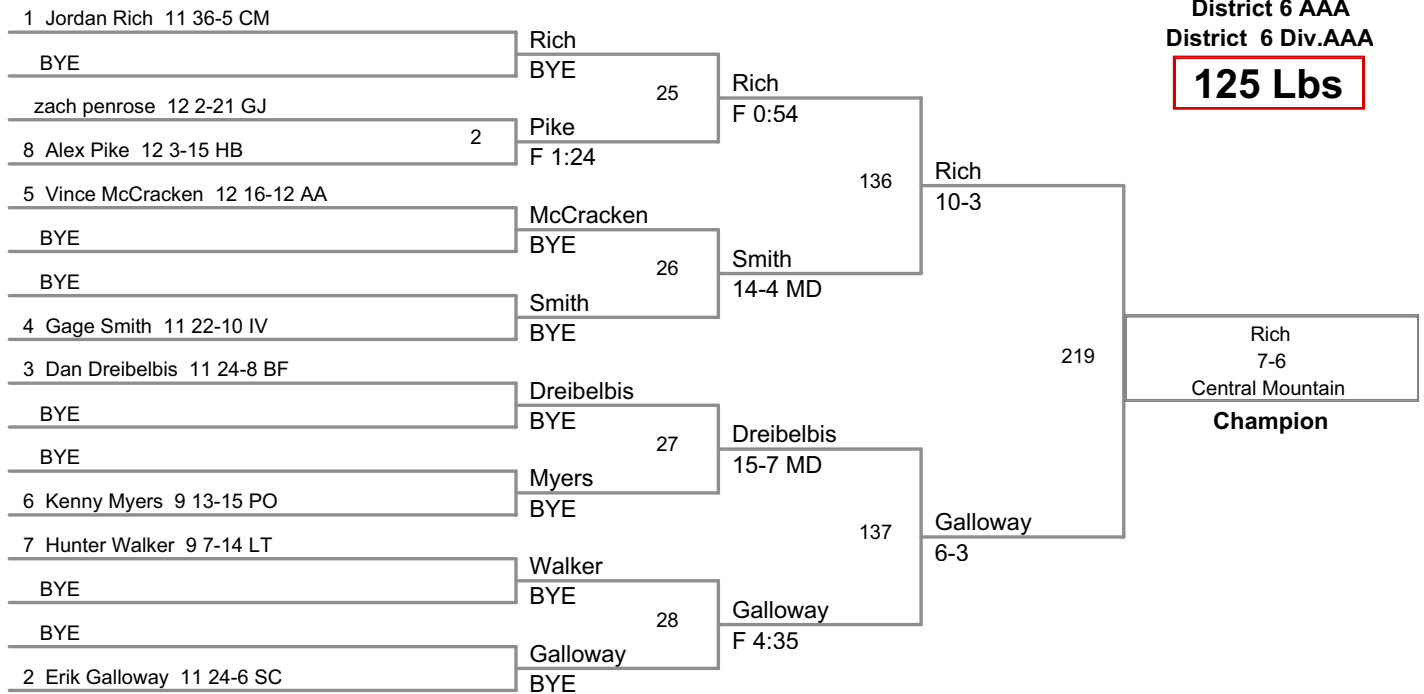

District 6 AAA
District 6 Div.AAA

103 Lbs

District 6 AAA
District 6 Div.AAA

112 Lbs

District 6 AAA
District 6 Div.AAA

119 Lbs

District 6 AAA
District 6 Div.AAA

125 Lbs

District 6 AAA
District 6 Div.AAA

130 Lbs

District 6 AAA
District 6 Div.AAA

135 Lbs

District 6 AAA
District 6 Div.AAA

140 Lbs

District 6 AAA
District 6 Div.AAA

145 Lbs

District 6 AAA
District 6 Div.AAA

285 Lbs