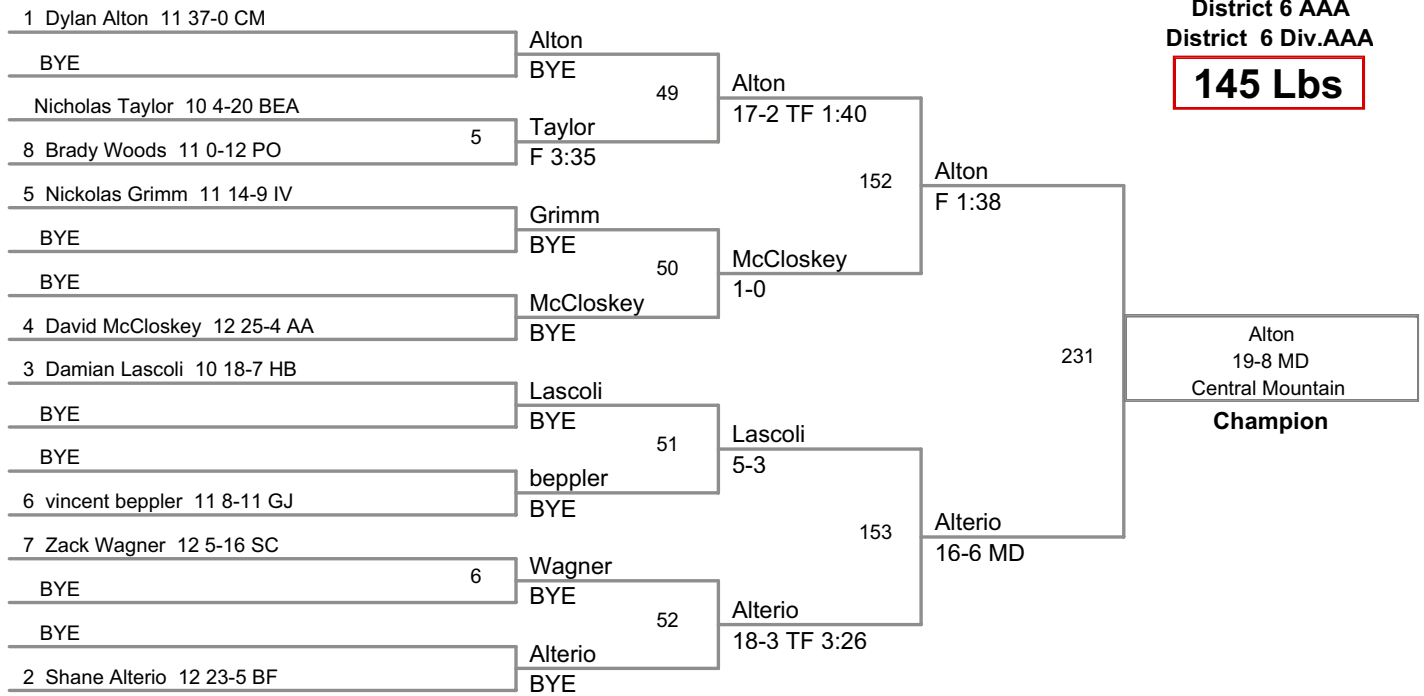

District 6 AAA
District 6 Div.AAA

130 Lbs

District 6 AAA
District 6 Div.AAA

135 Lbs

District 6 AAA
District 6 Div.AAA

140 Lbs

District 6 AAA
District 6 Div.AAA

145 Lbs