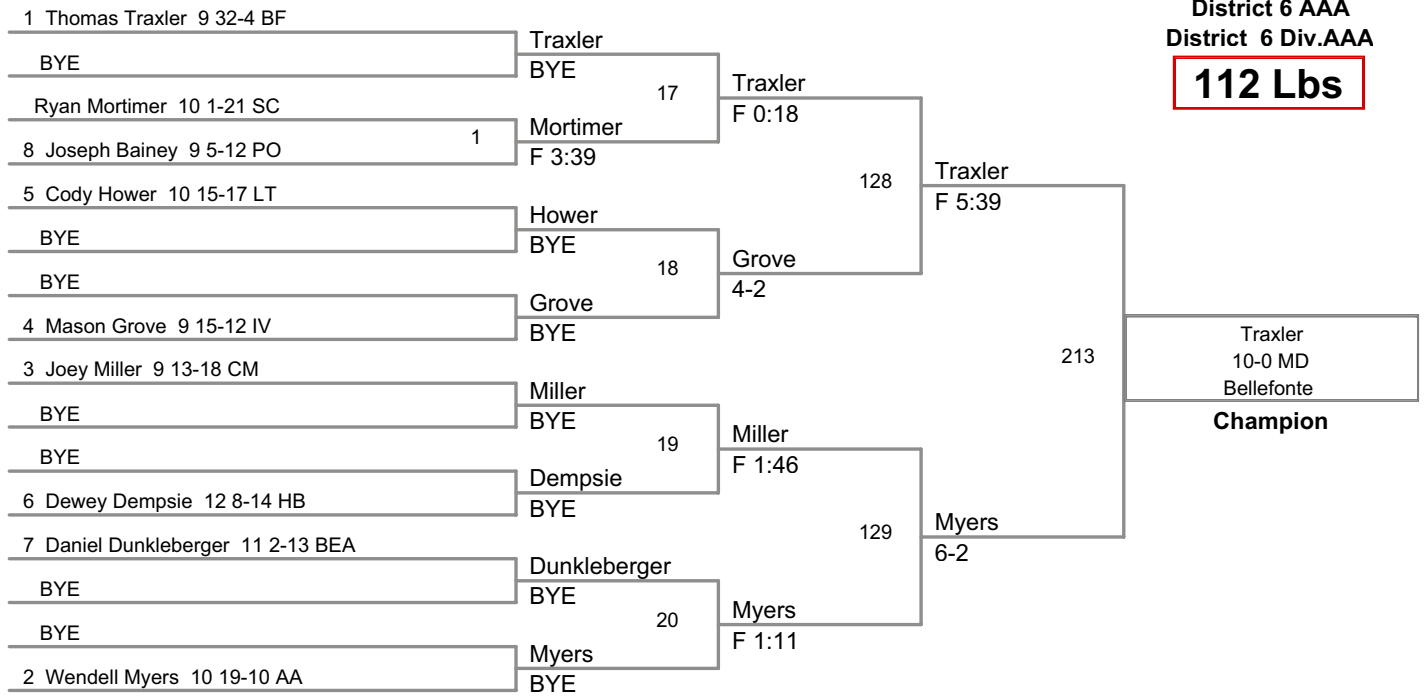

District 6 AAA
District 6 Div.AAA

103 Lbs

District 6 AAA
District 6 Div.AAA

112 Lbs

District 6 AAA
District 6 Div.AAA

119 Lbs

District 6 AAA
District 6 Div.AAA

125 Lbs

District 6 AAA
District 6 Div.AAA

130 Lbs

District 6 AAA
District 6 Div.AAA

135 Lbs

District 6 AAA
District 6 Div.AAA

140 Lbs

District 6 AAA
District 6 Div.AAA

145 Lbs