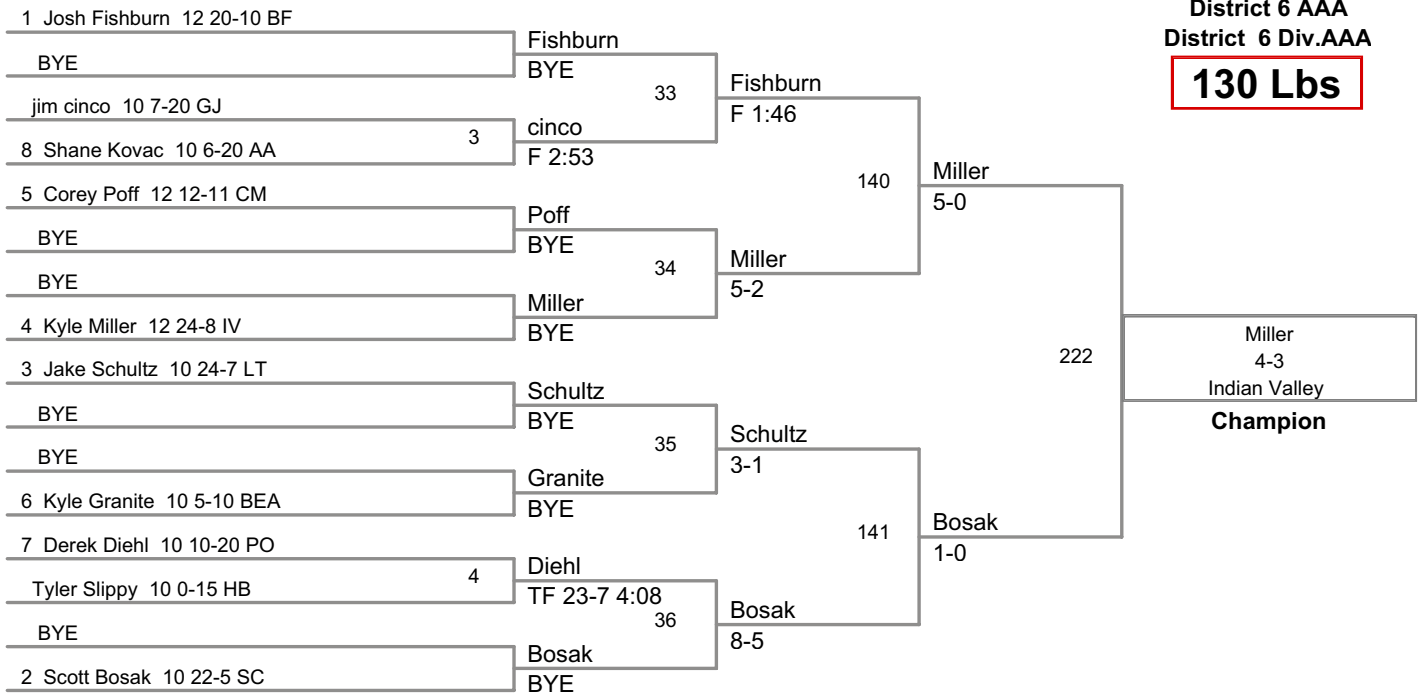

District 6 AAA
District 6 Div.AAA

130 Lbs