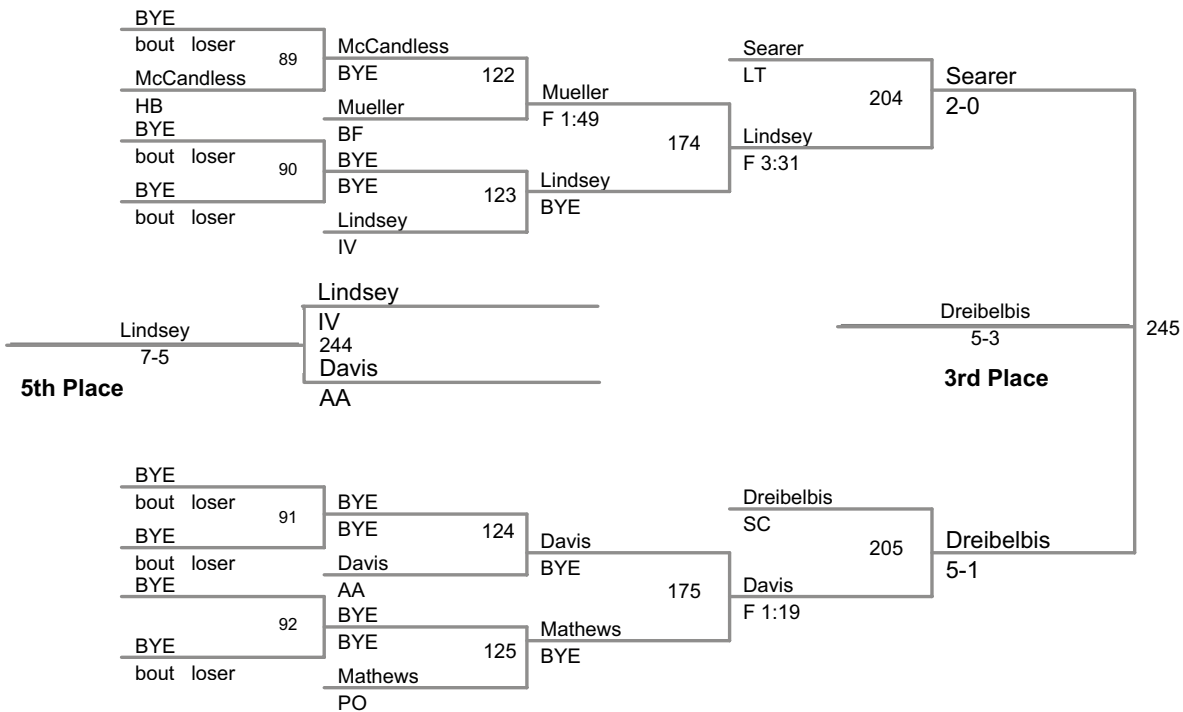

District 6 AAA
District 6 Div.AAA

152 Lbs

District 6 AAA
District 6 Div.AAA

160 Lbs

District 6 AAA
District 6 Div.AAA

189 Lbs

District 6 AAA
District 6 Div.AAA

215 Lbs