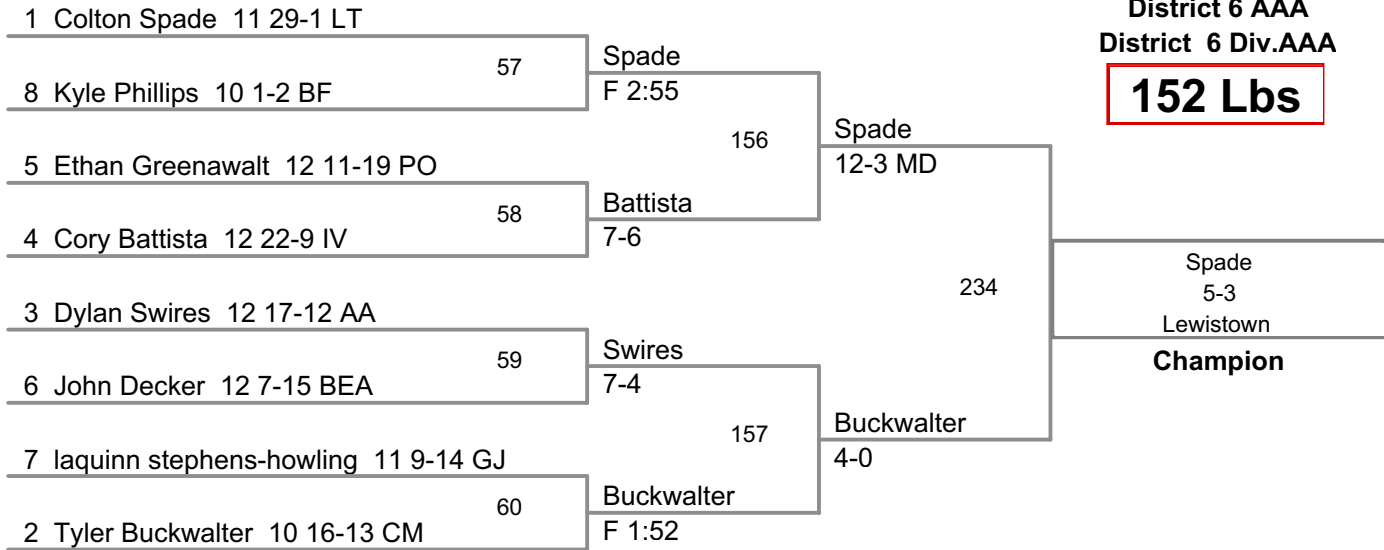

District 6 AAA
District 6 Div.AAA

152 Lbs