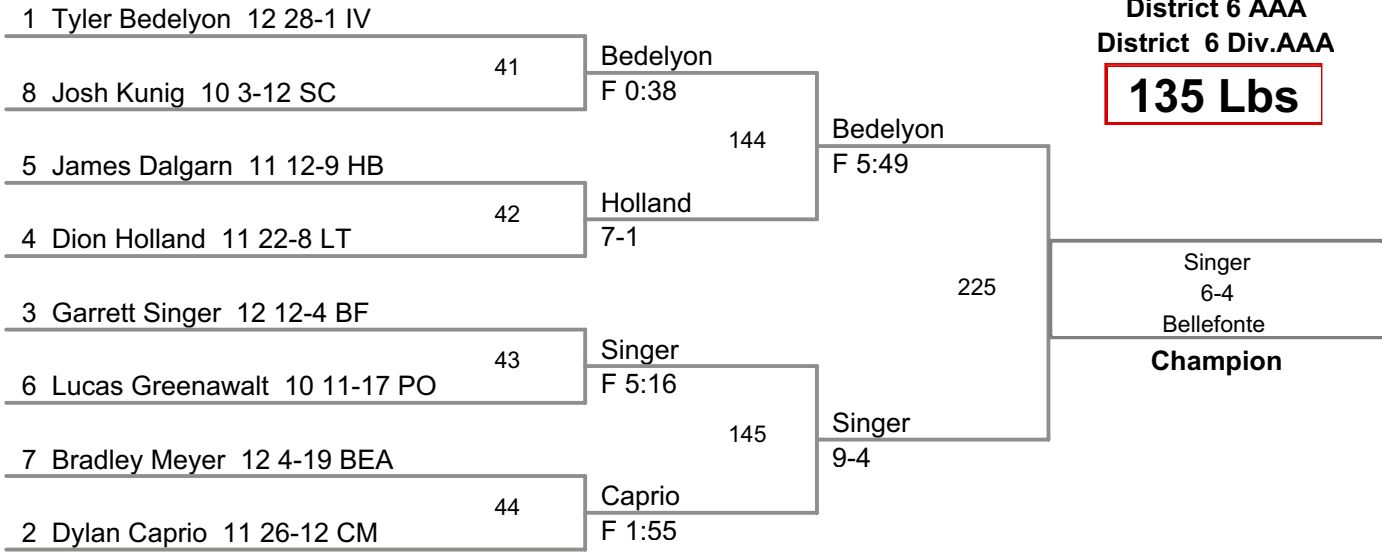

District 6 AAA
District 6 Div.AAA

103 Lbs

District 6 AAA
District 6 Div.AAA

112 Lbs

District 6 AAA
District 6 Div.AAA

119 Lbs

District 6 AAA
District 6 Div.AAA

125 Lbs

District 6 AAA
District 6 Div.AAA

130 Lbs

District 6 AAA
District 6 Div.AAA

135 Lbs

District 6 AAA
District 6 Div.AAA

140 Lbs

District 6 AAA
District 6 Div.AAA

145 Lbs

District 6 AAA
District 6 Div.AAA

285 Lbs