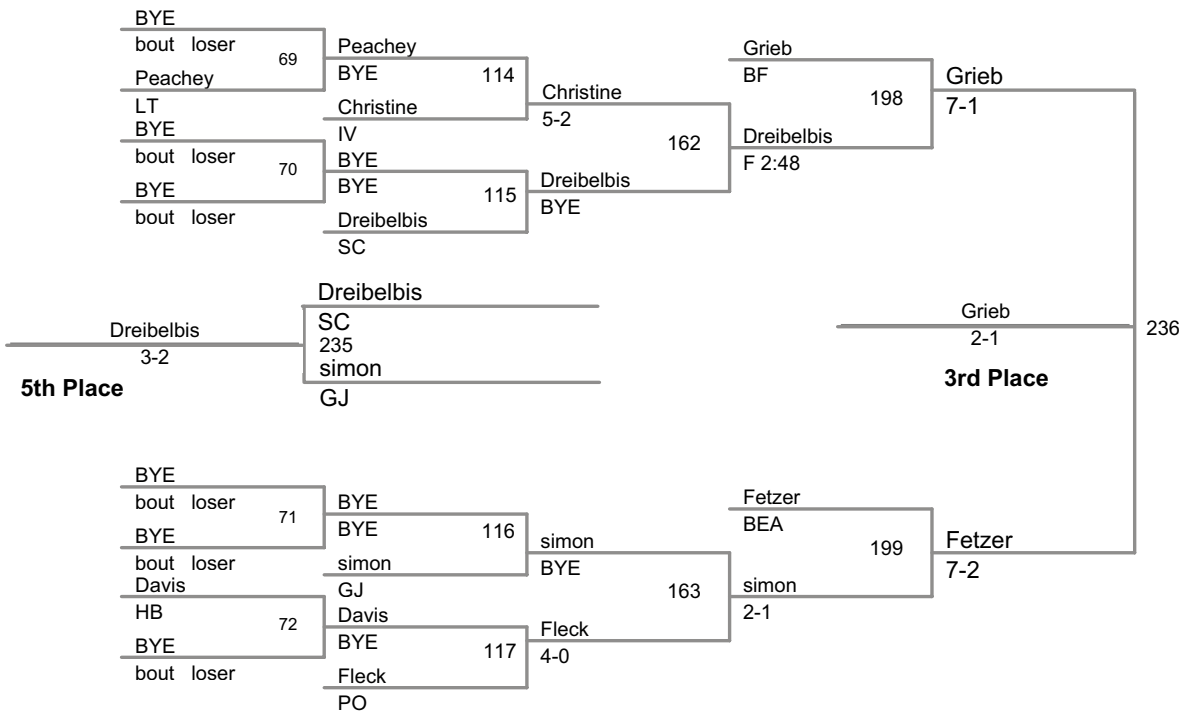

District 6 AAA
District 6 Div.AAA

160 Lbs