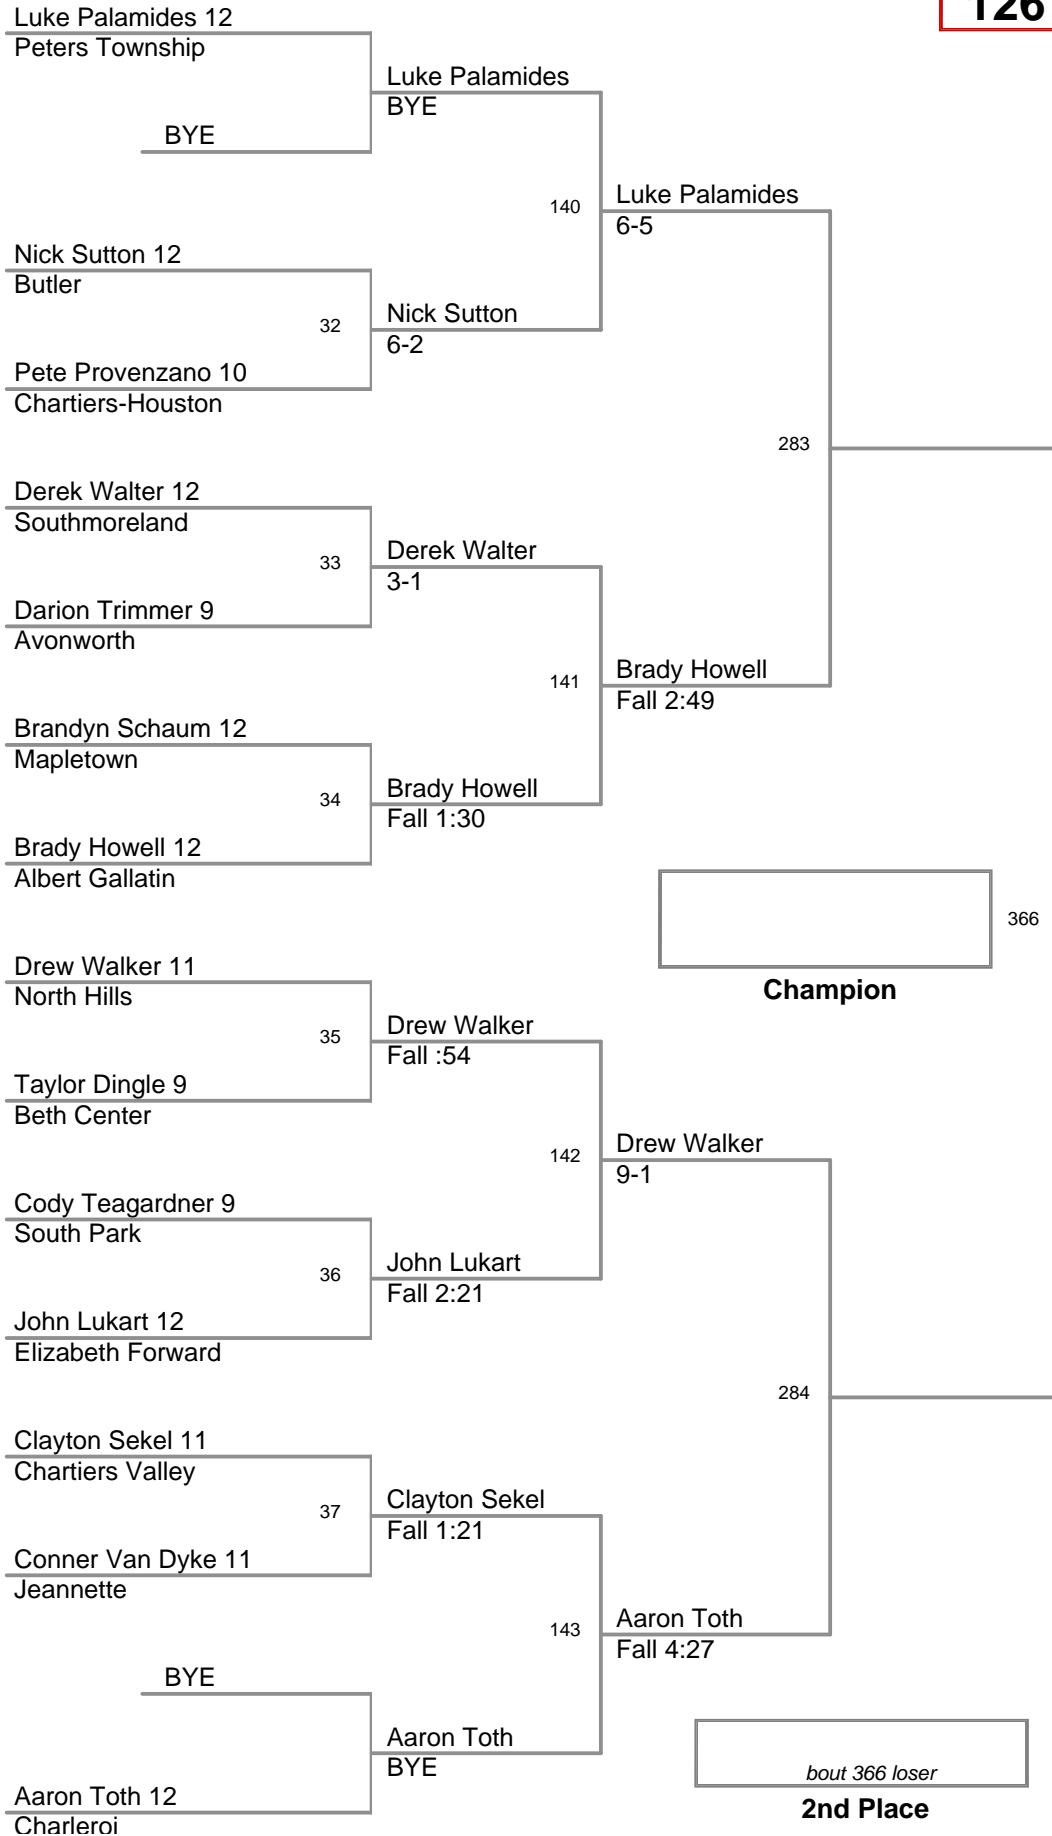

Char-Houston Tournamen  
Char-Houston To Divisior

**106 Lbs**

Char-Houston Tournamen  
Char-Houston To Divisor

**113 Lbs**

Char-Houston Tournamen  
Char-Houston To Divisior

**120 Lbs**

Char-Houston Tournamen  
Char-Houston To Divisior

**126 Lbs**

Char-Houston Tournamen  
Char-Houston To Divisor

**132 Lbs**

Char-Houston Tournamen  
Char-Houston To Divisor

**138 Lbs**

Char-Houston Tournamen  
Char-Houston To Divisor

**145 Lbs**

Char-Houston Tournamen  
Char-Houston To Divisor