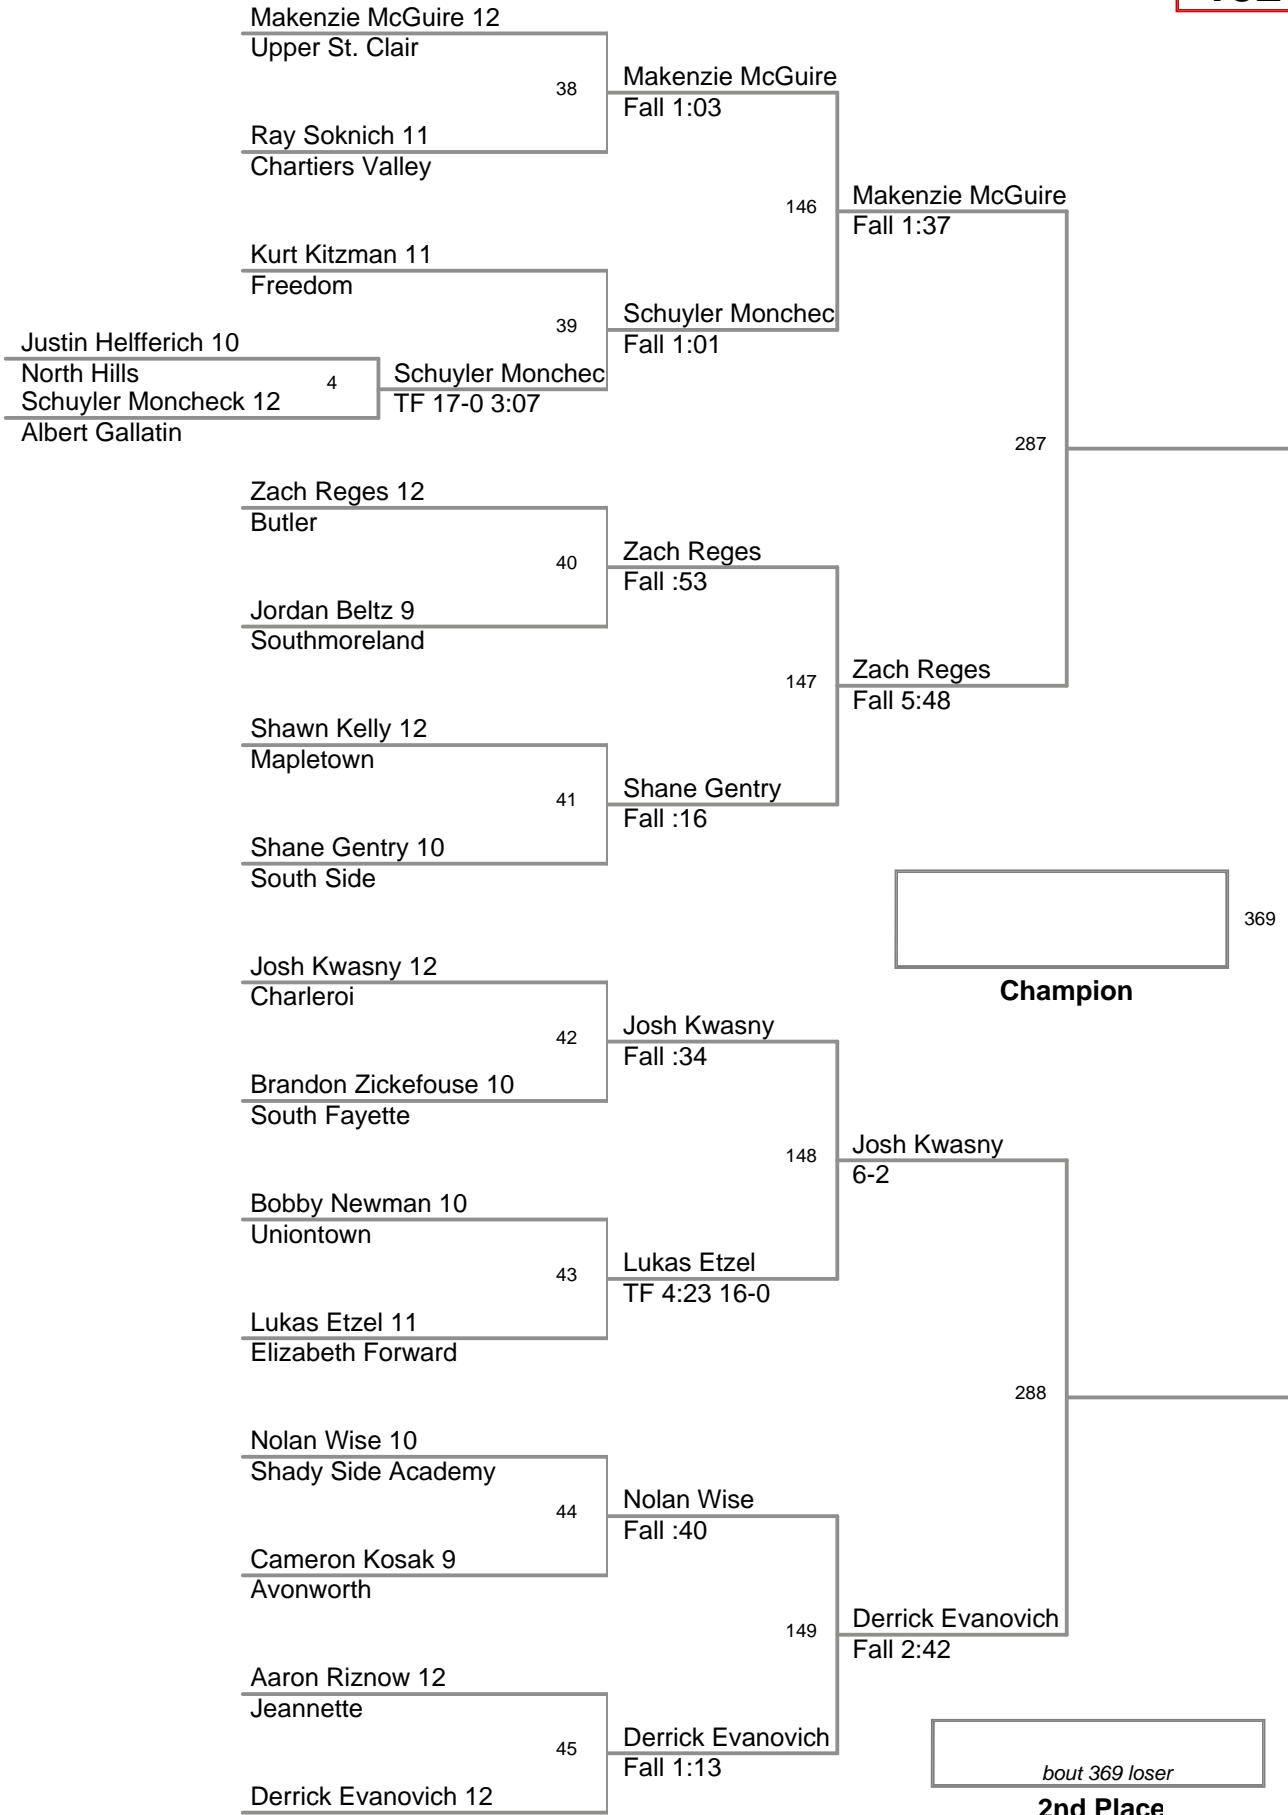

Char-Houston Tournamen
Char-Houston To Divisor

132 Lbs