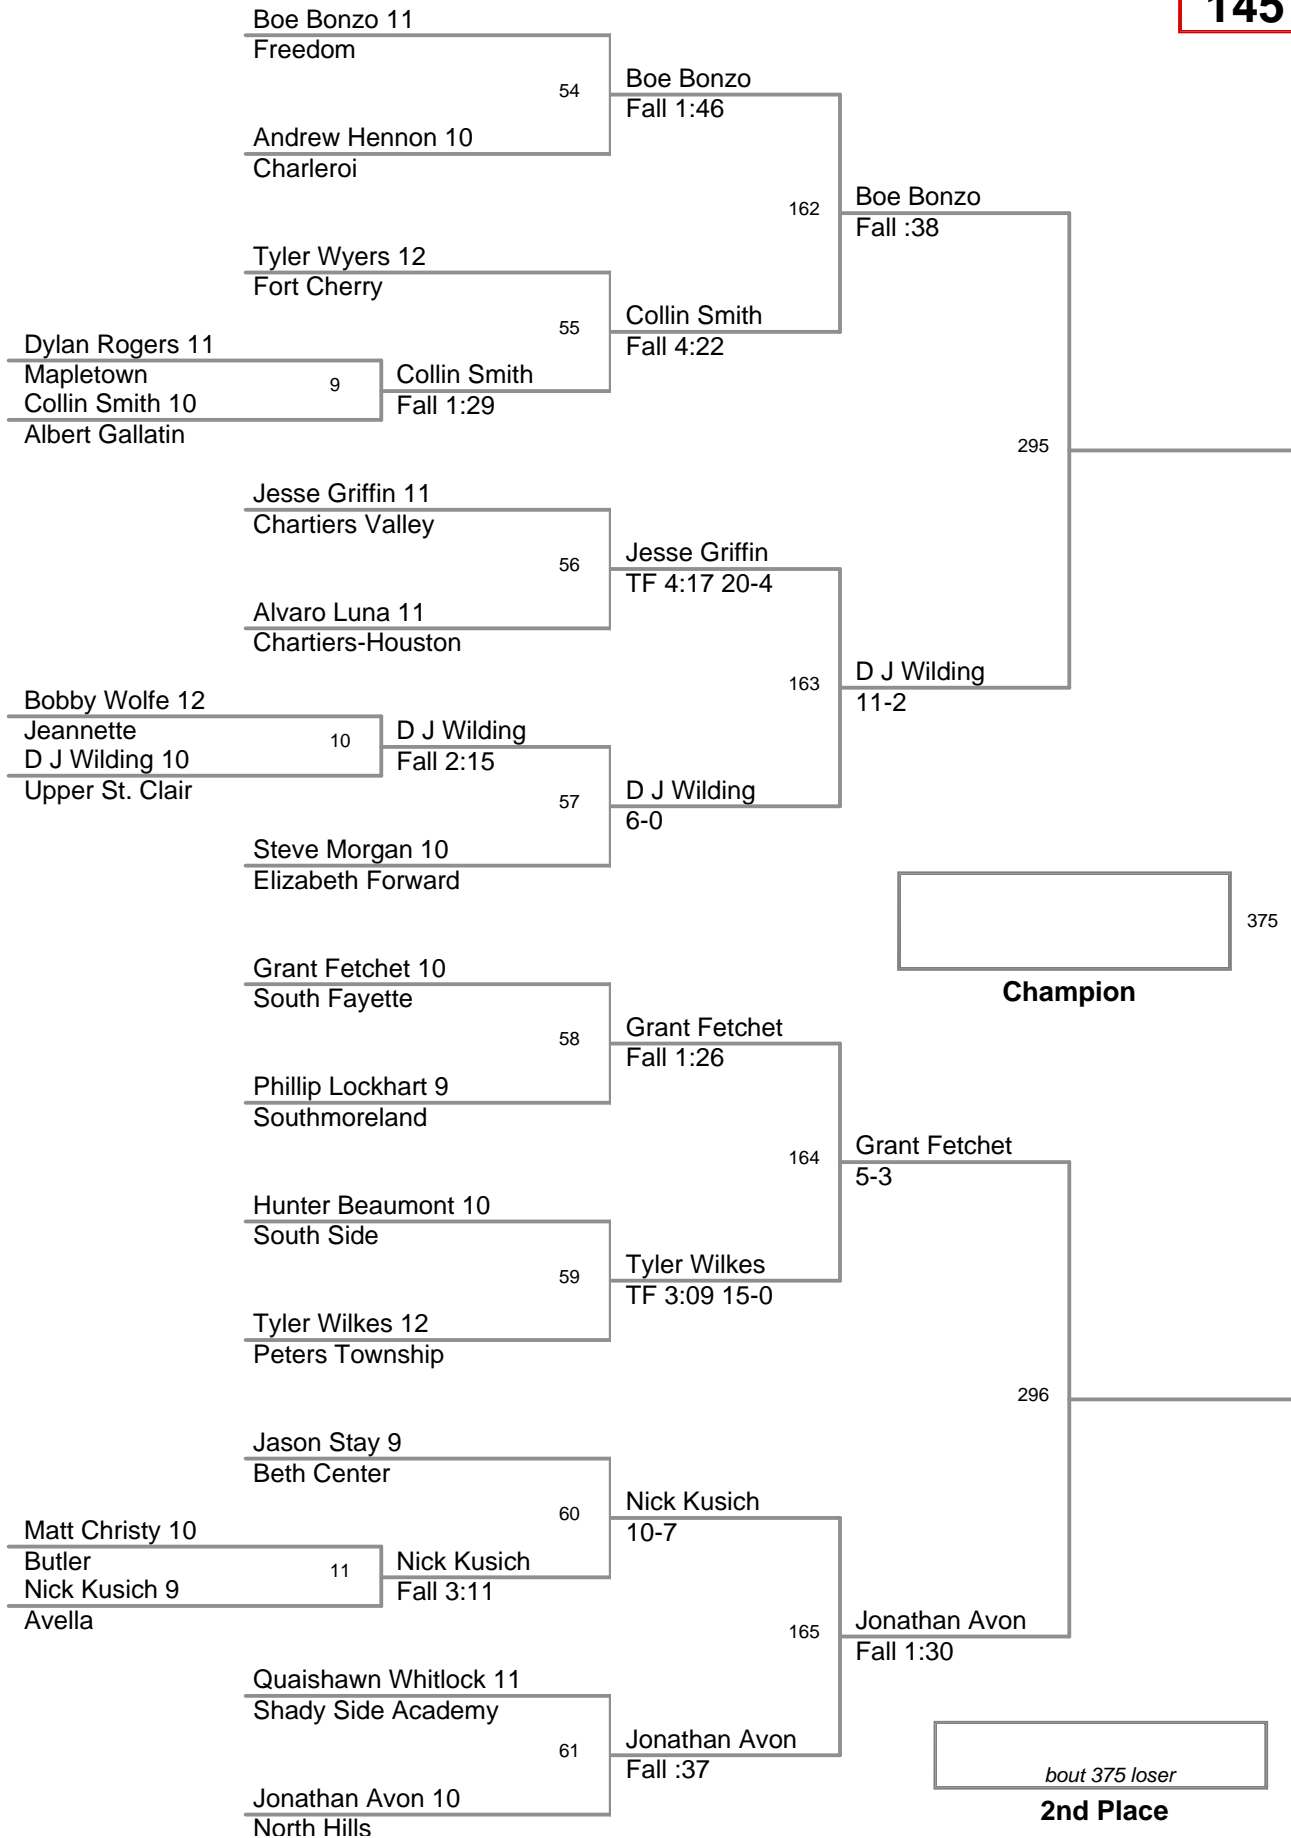

**126 Lbs**

Char-Houston Tournamen  
Char-Houston To Divisor

**132 Lbs**

Char-Houston Tournamen  
Char-Houston To Divisor

**138 Lbs**

Char-Houston Tournamen  
Char-Houston To Divisor

**145 Lbs**

Char-Houston Tournamen  
Char-Houston To Divisor