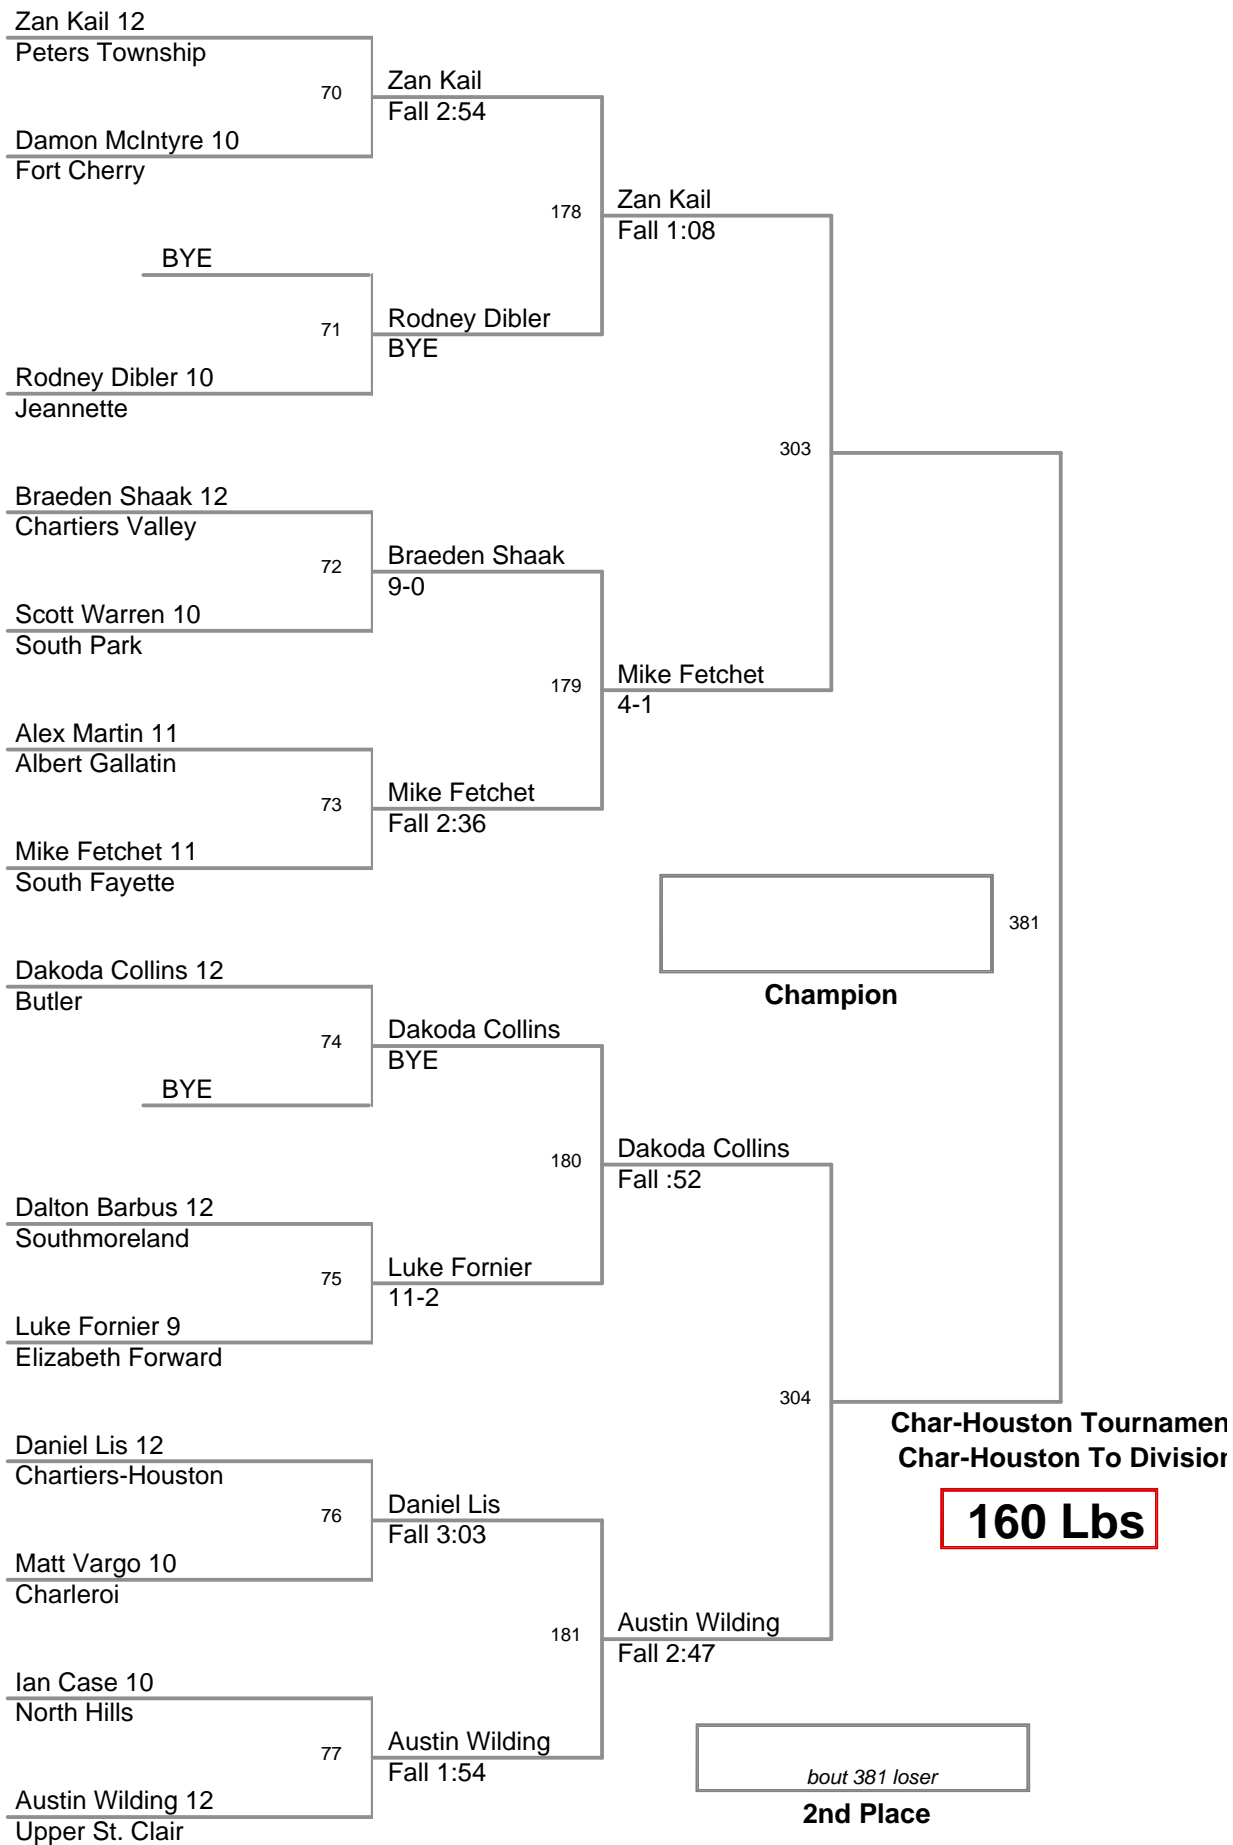

**126 Lbs**

Char-Houston Tournamen  
Char-Houston To Divisor

**132 Lbs**

Char-Houston Tournamen  
Char-Houston To Divisor

**138 Lbs**

Char-Houston Tournamen  
Char-Houston To Divisor

**145 Lbs**

Char-Houston Tournamen  
Char-Houston To Divisor

**152 Lbs**

Char-Houston Tournamen  
Char-Houston To Divisior

**170 Lbs**

Char-Houston Tournamen  
Char-Houston To Divisior

**182 Lbs**

Char-Houston Tournamen  
Char-Houston To Divisior

**195 Lbs**

Char-Houston Tournamen  
Char-Houston To Divisior