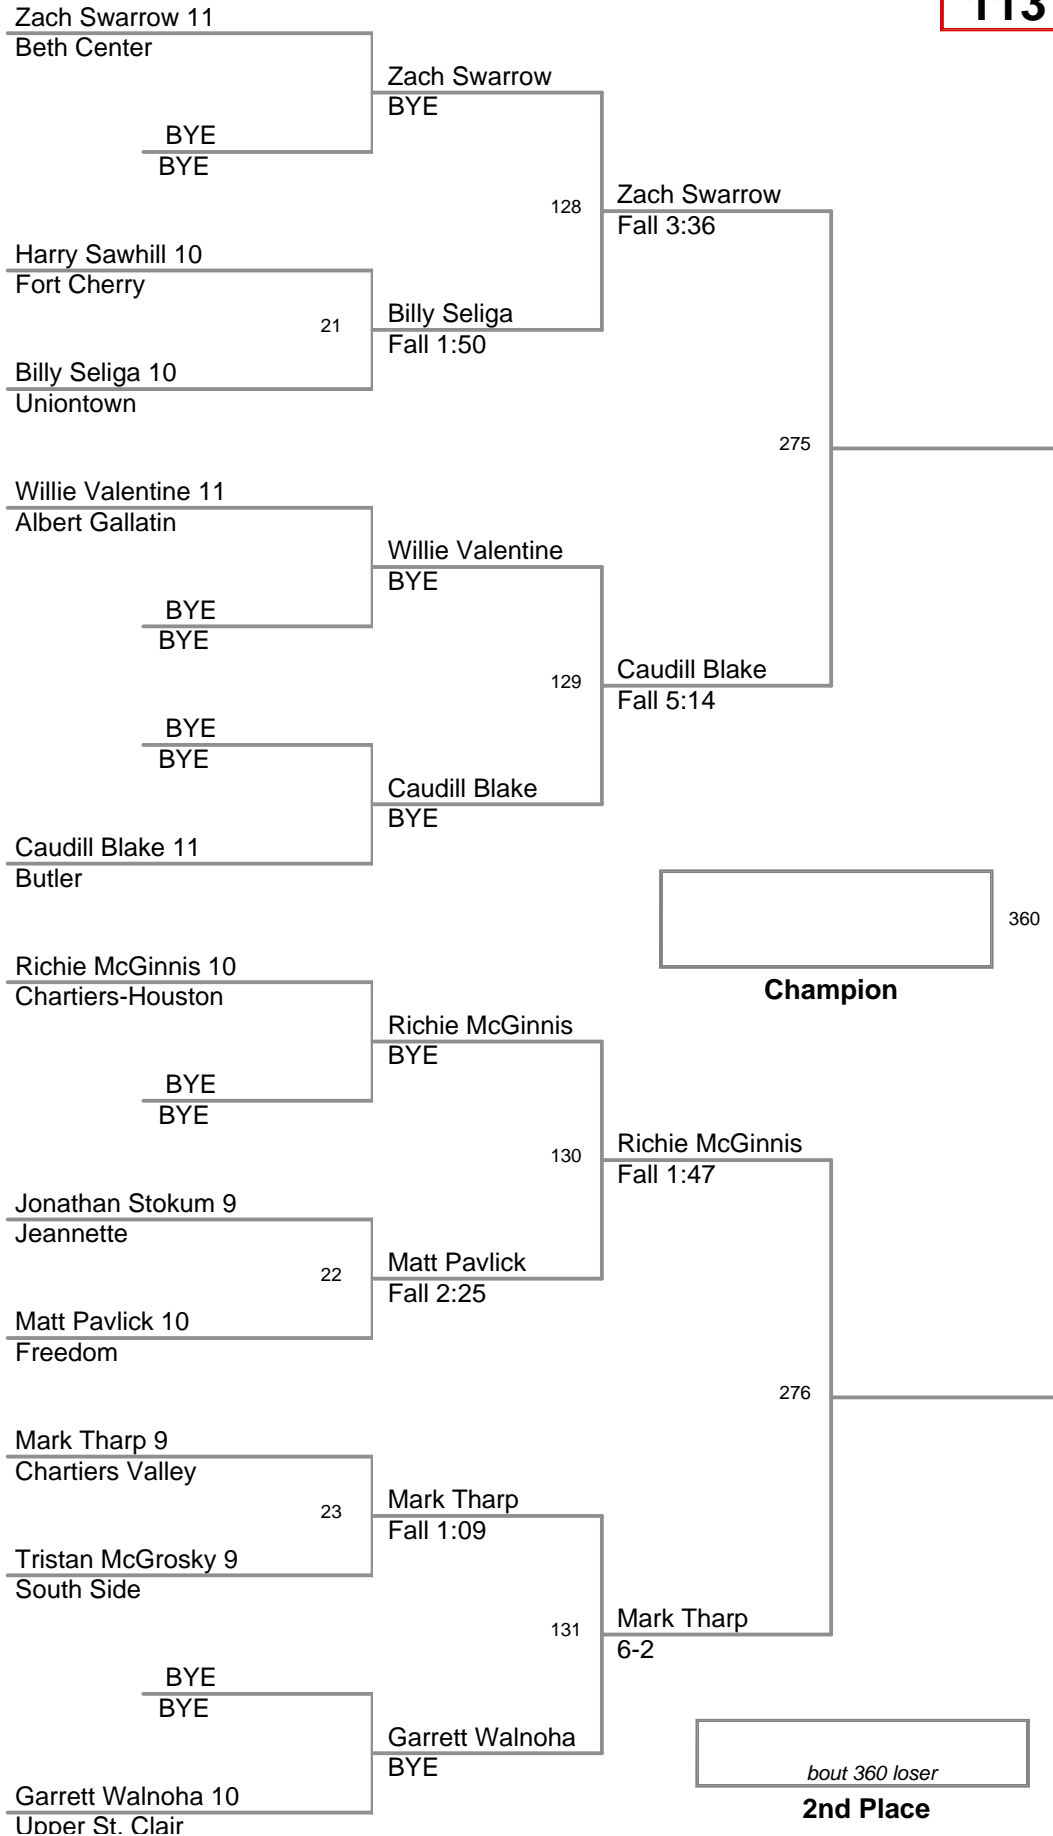

Char-Houston Tournamen  
Char-Houston To Divisior

**106 Lbs**

Char-Houston Tournamen  
Char-Houston To Divisor

**113 Lbs**

Char-Houston Tournamen  
Char-Houston To Divisior

**120 Lbs**

Char-Houston Tournamen  
Char-Houston To Divisior

**126 Lbs**

Char-Houston Tournamen  
Char-Houston To Divisor

**132 Lbs**

Char-Houston Tournamen  
Char-Houston To Divisor

**138 Lbs**

Char-Houston Tournamen  
Char-Houston To Divisor

**145 Lbs**

Char-Houston Tournamen  
Char-Houston To Divisor