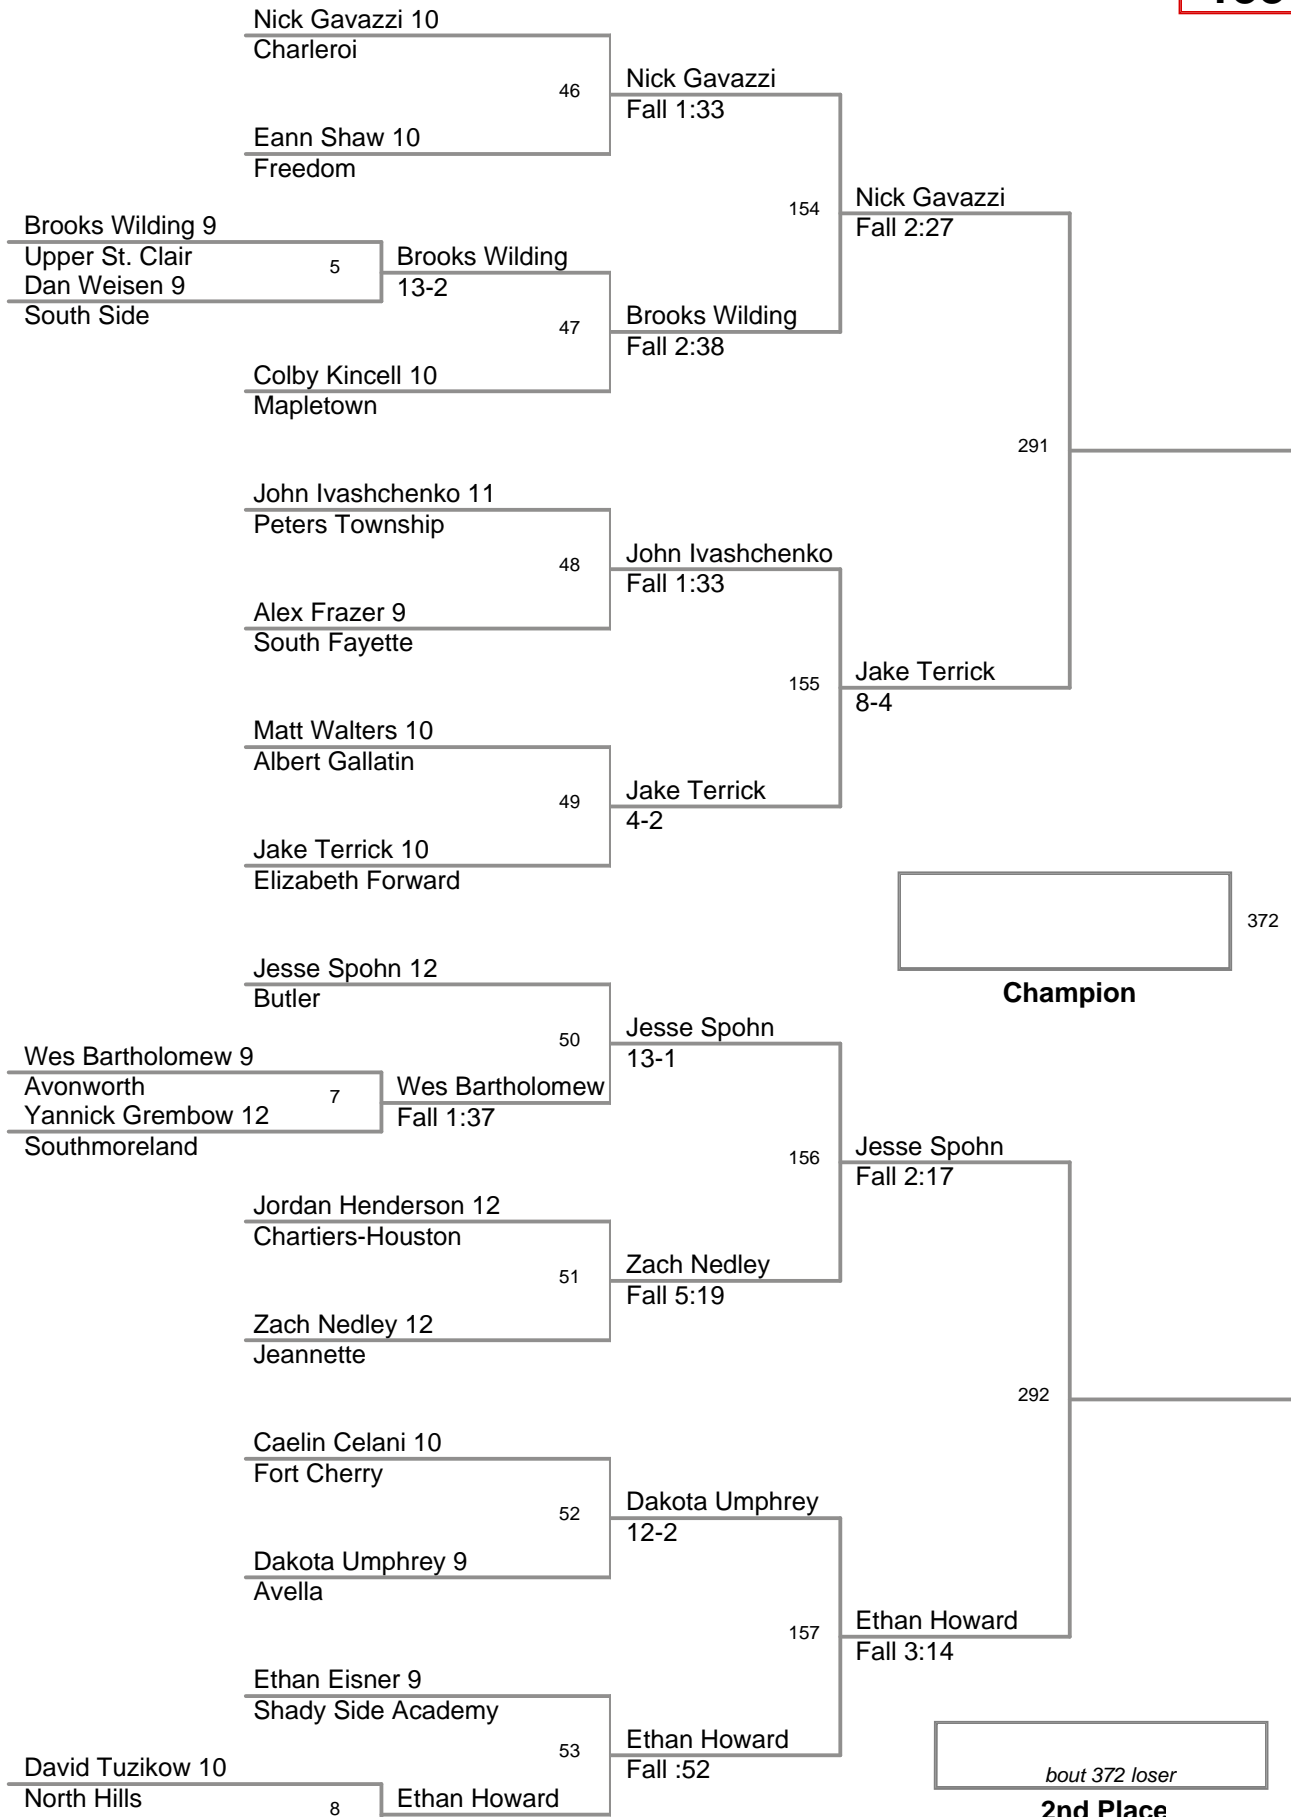

**126 Lbs**

Char-Houston Tournamen  
Char-Houston To Divisor

**132 Lbs**

Char-Houston Tournamen  
Char-Houston To Divisor

**138 Lbs**

Char-Houston Tournamen  
Char-Houston To Divisor

**145 Lbs**

Char-Houston Tournamen  
Char-Houston To Divisor