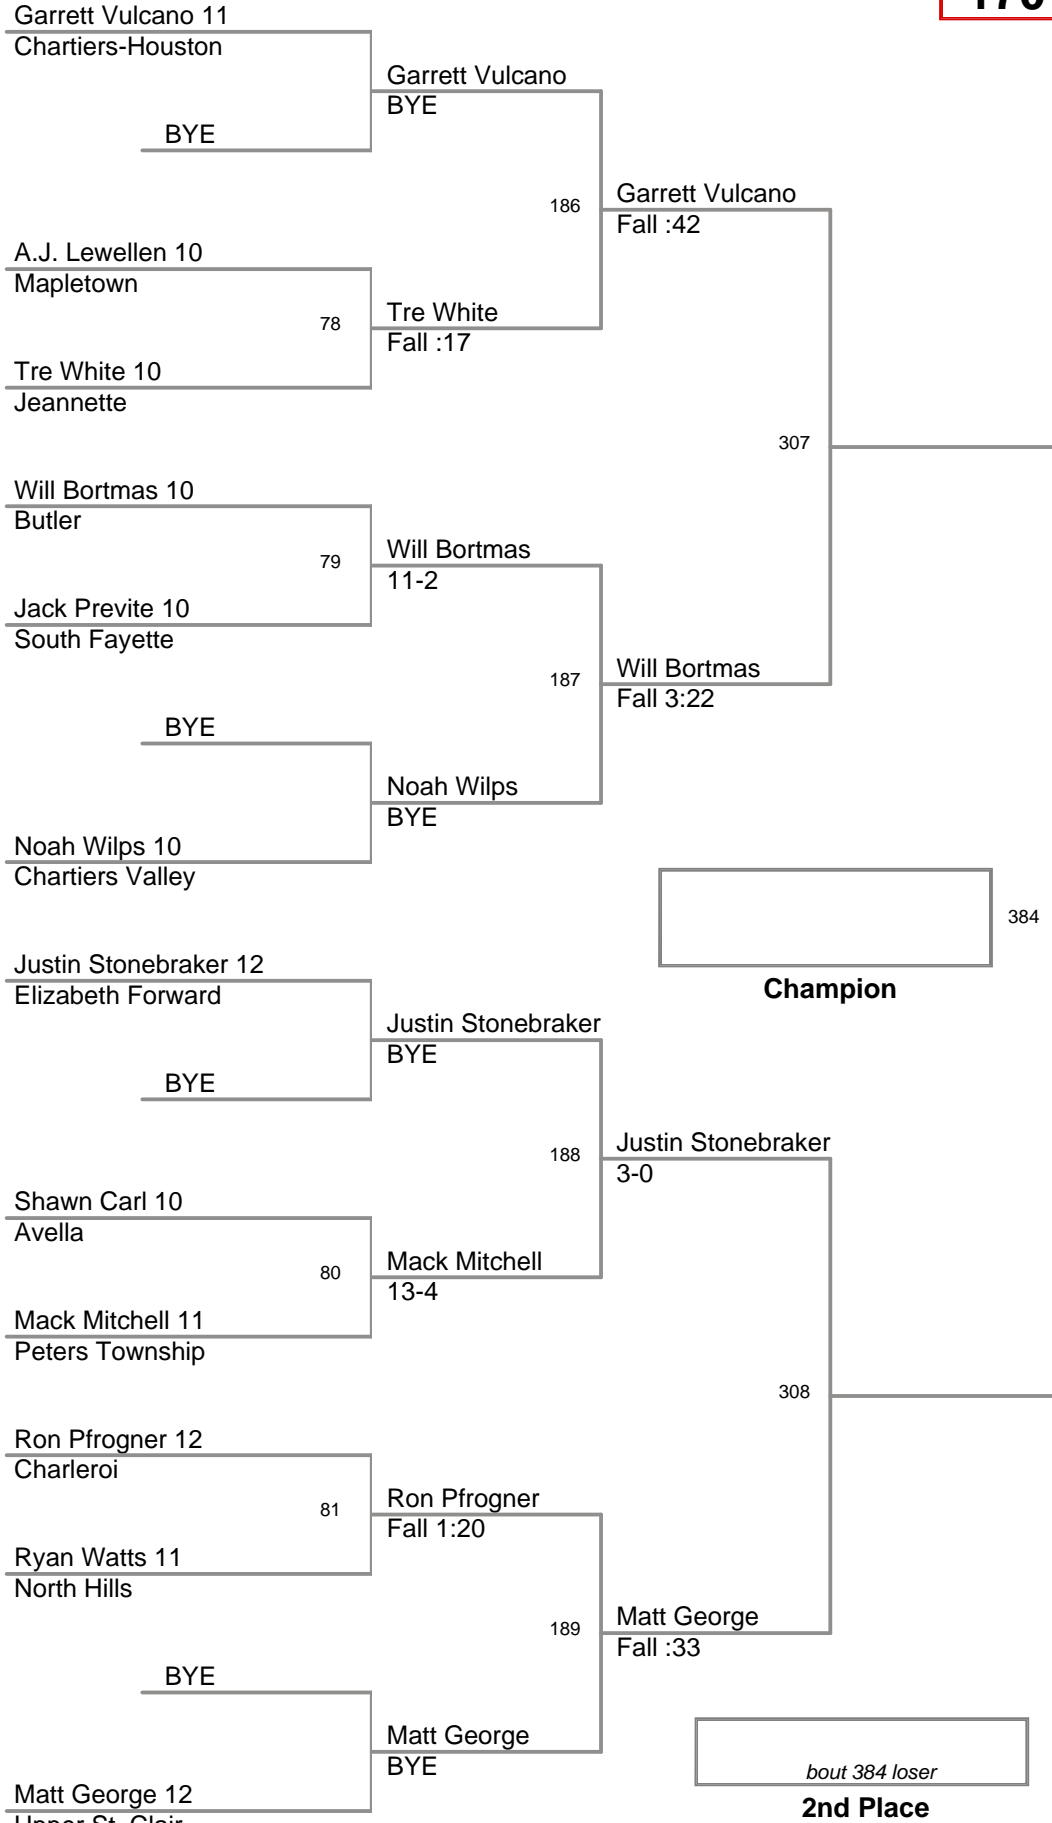

Char-Houston Tournamen
Char-Houston To Divisior

170 Lbs