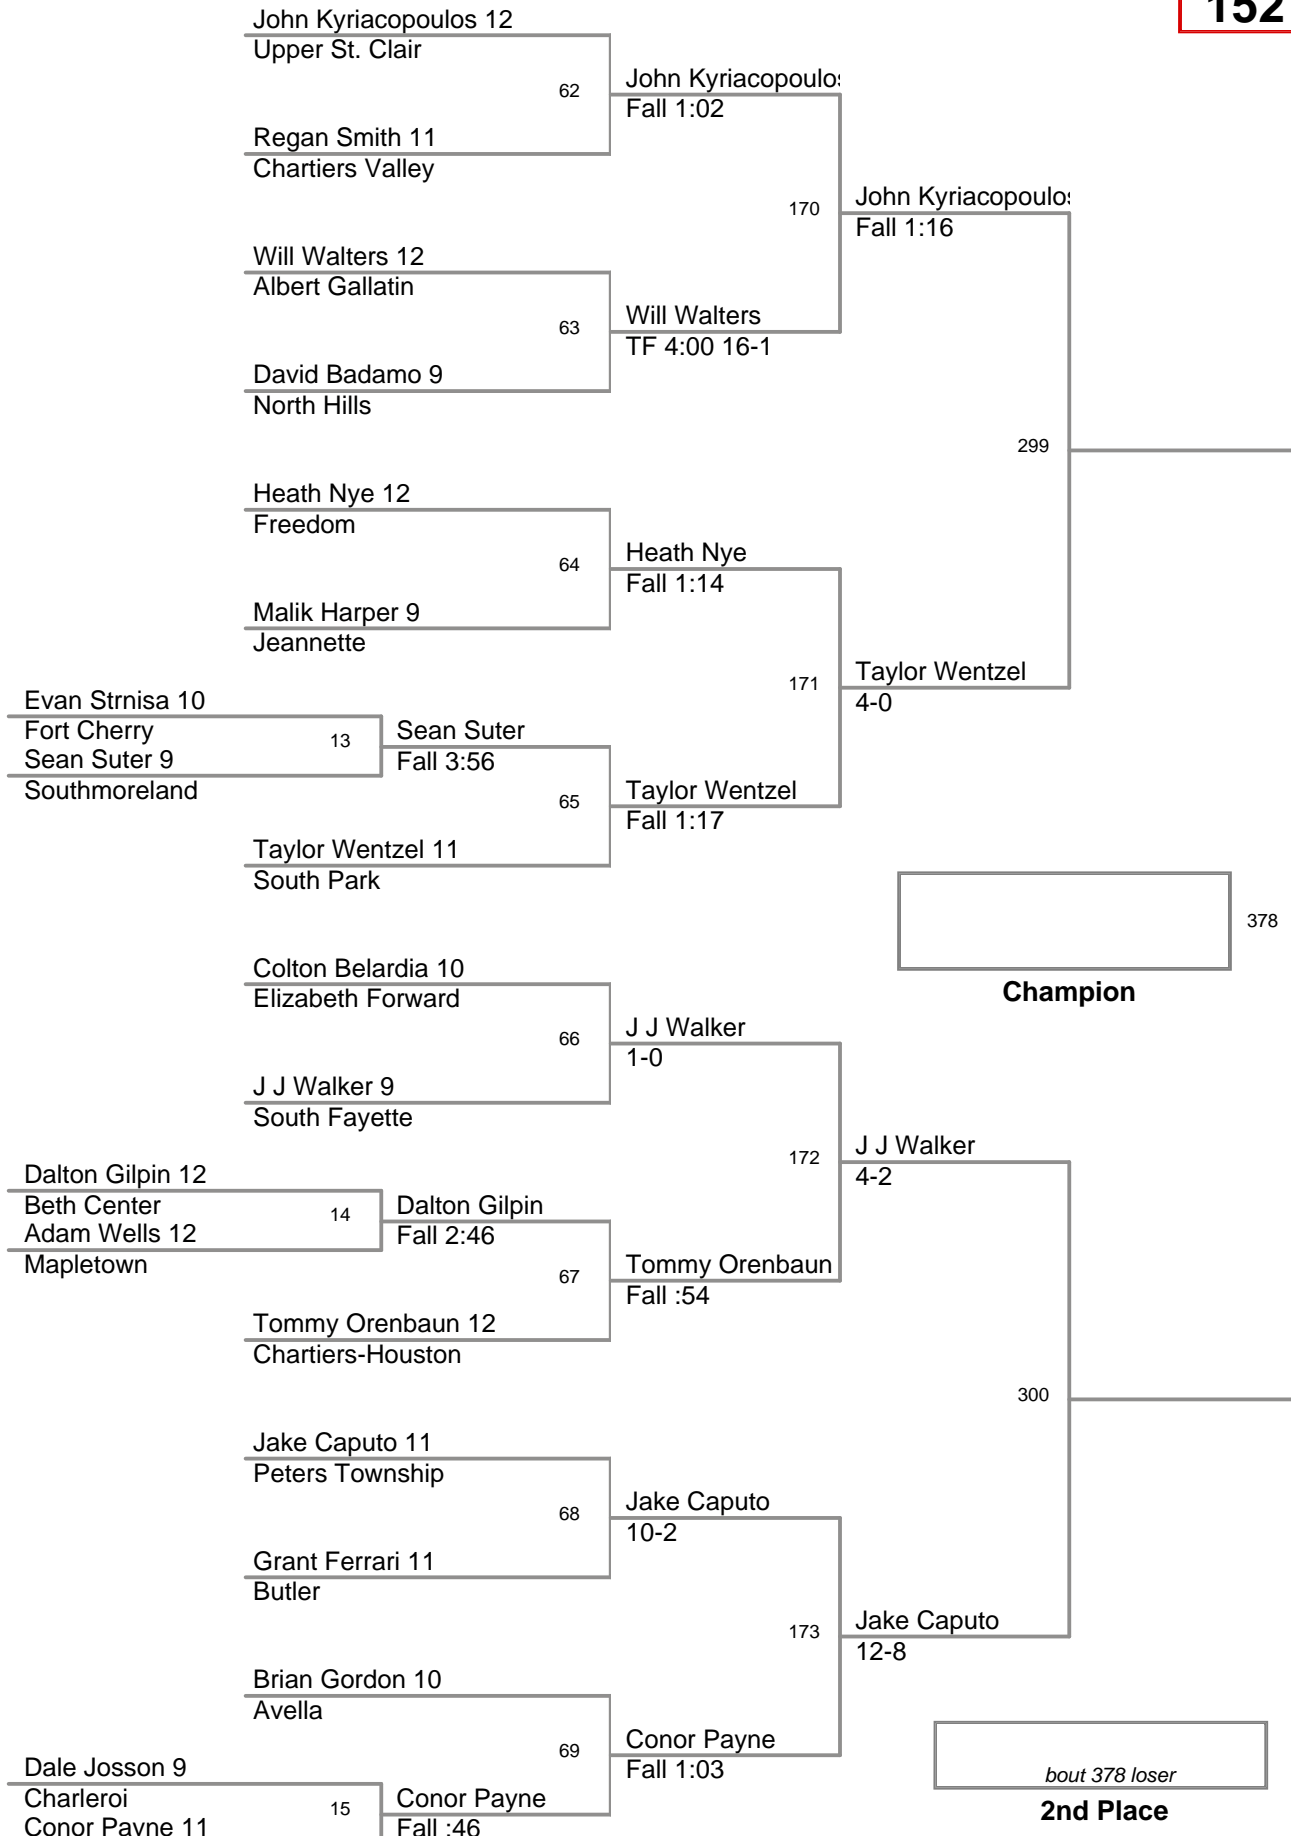

Char-Houston Tournamen
Char-Houston To Divisor

152 Lbs