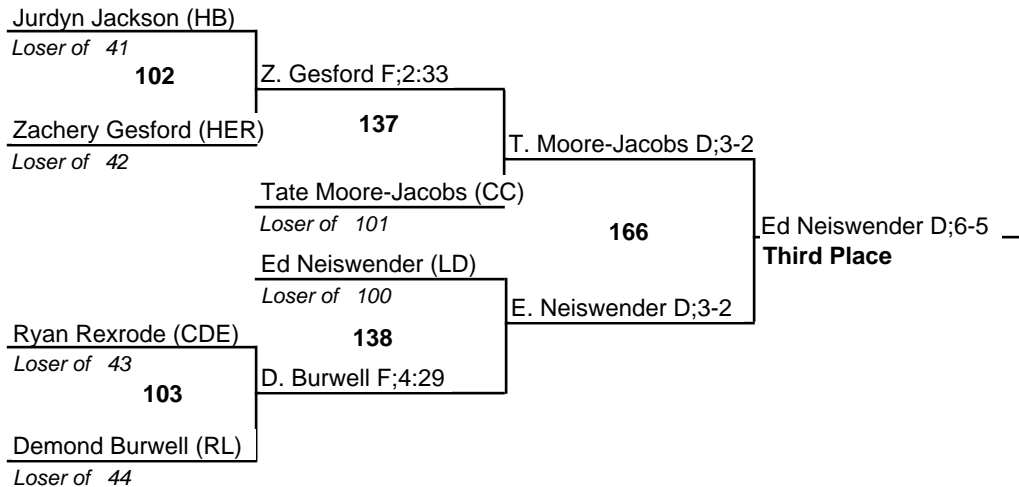

# 07-08 D3, Section 2 Wrestling Tournament

14 February 2008

189

# 07-08 D3, Section 2 Wrestling Tournament

14 February 2008

# 07-08 D3, Section 2 Wrestling Tournament

14 February 2008

160