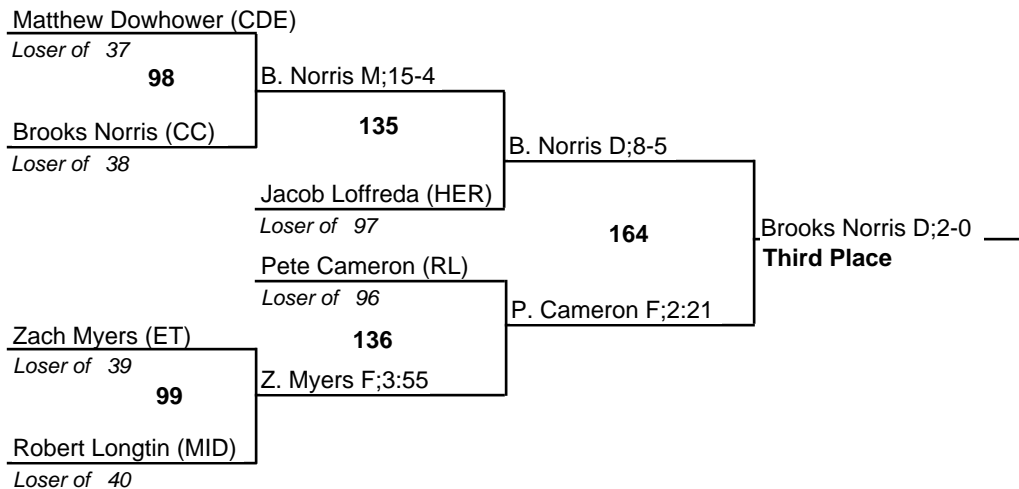

# 07-08 D3, Section 2 Wrestling Tournament

14 February 2008

# 07-08 D3, Section 2 Wrestling Tournament

14 February 2008

160

# 07-08 D3, Section 2 Wrestling Tournament

14 February 2008

152