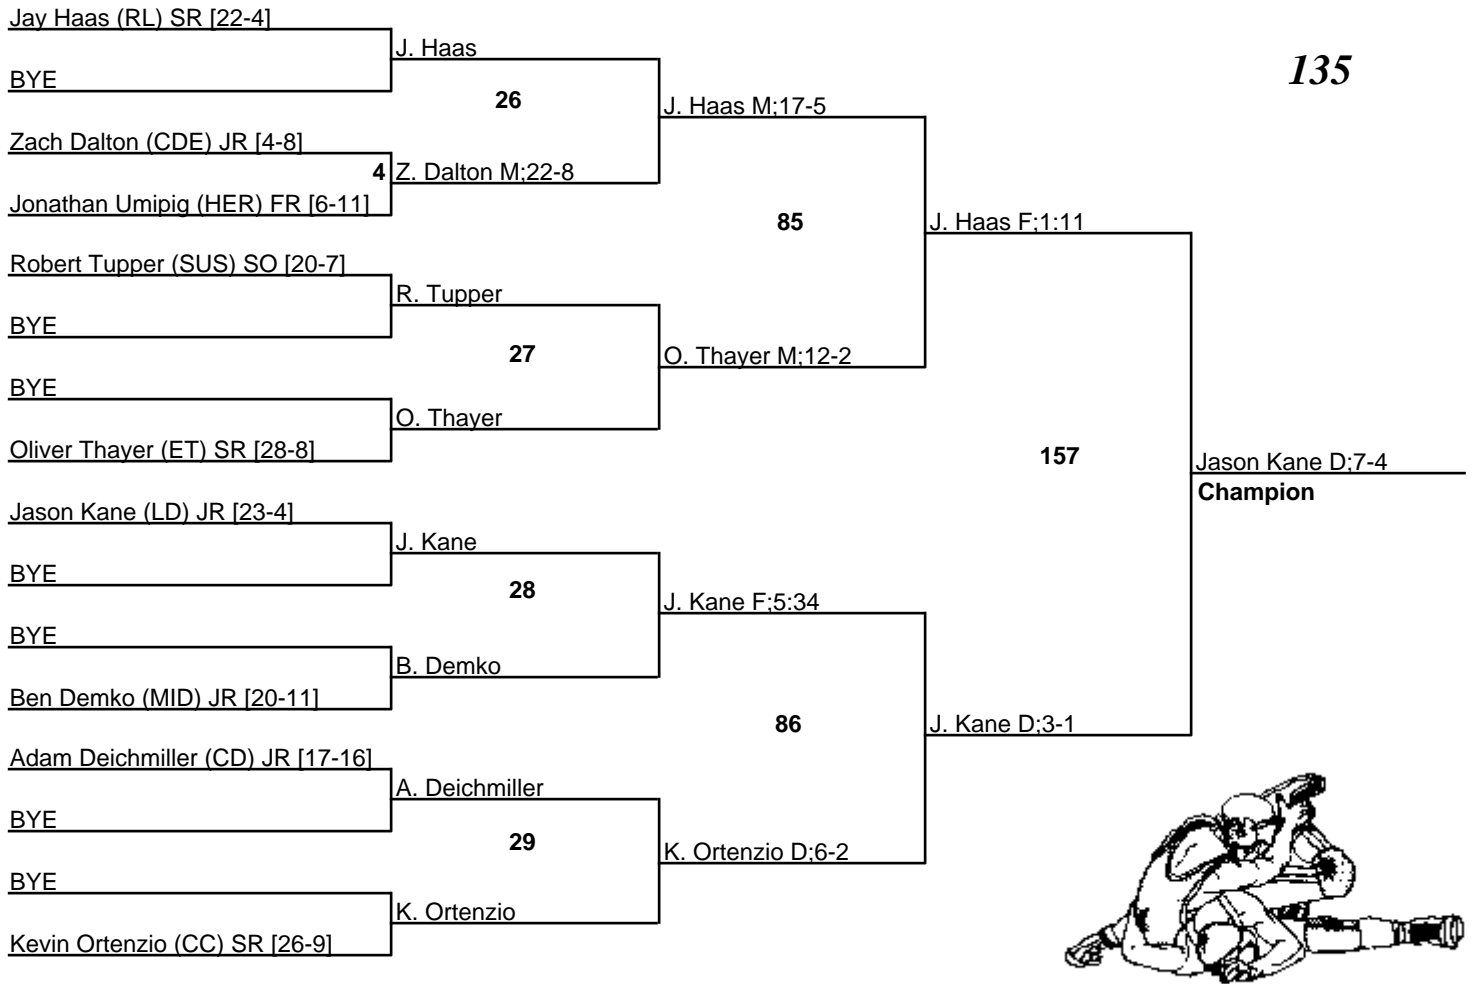

07-08 D3, Section 2 Wrestling Tournament

14 February 2008

135