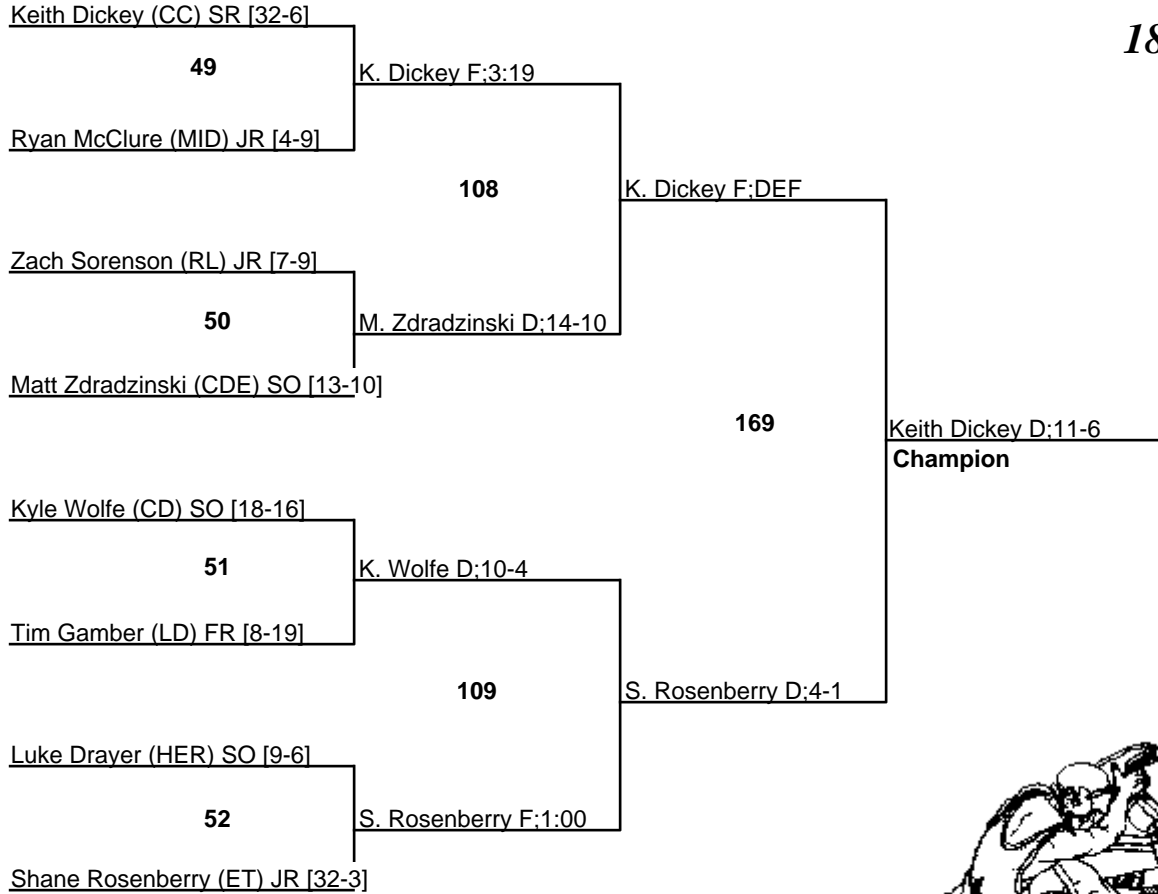

# 07-08 D3, Section 2 Wrestling Tournament

14 February 2008

215

# 07-08 D3, Section 2 Wrestling Tournament

14 February 2008

189