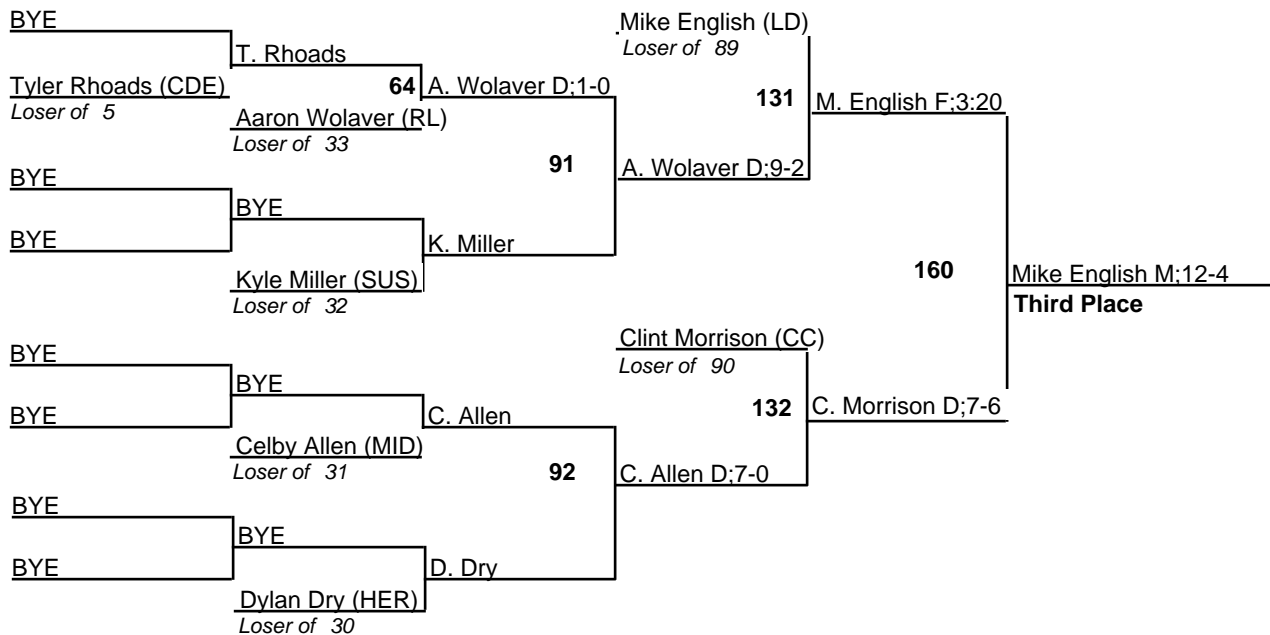

07-08 D3, Section 2 Wrestling Tournament

14 February 2008