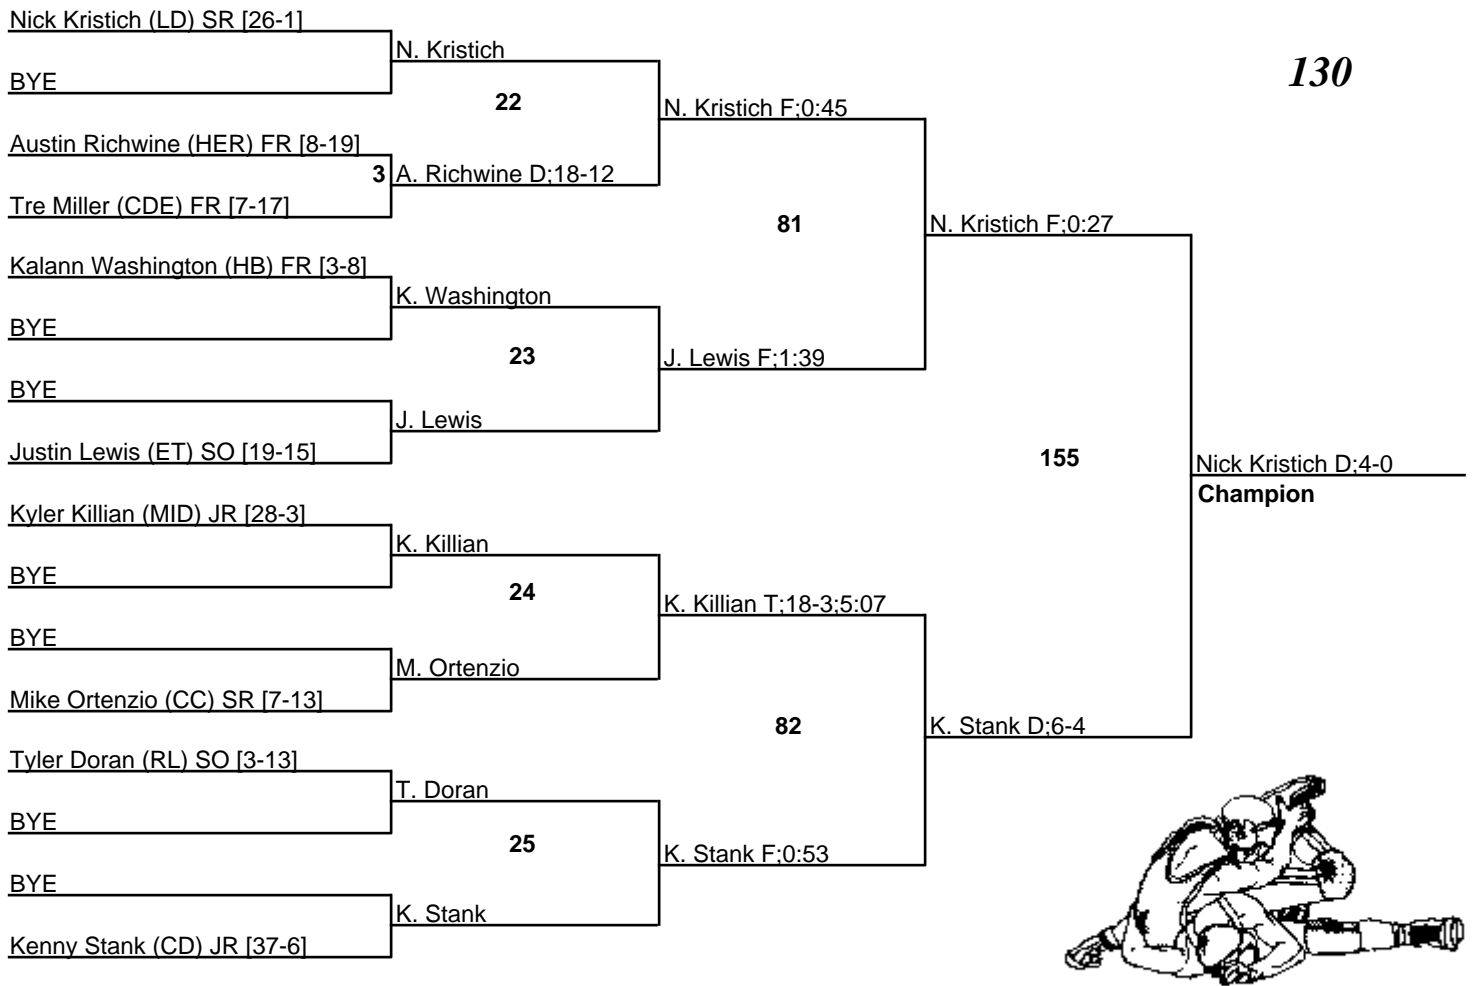

07-08 D3, Section 2 Wrestling Tournament

14 February 2008