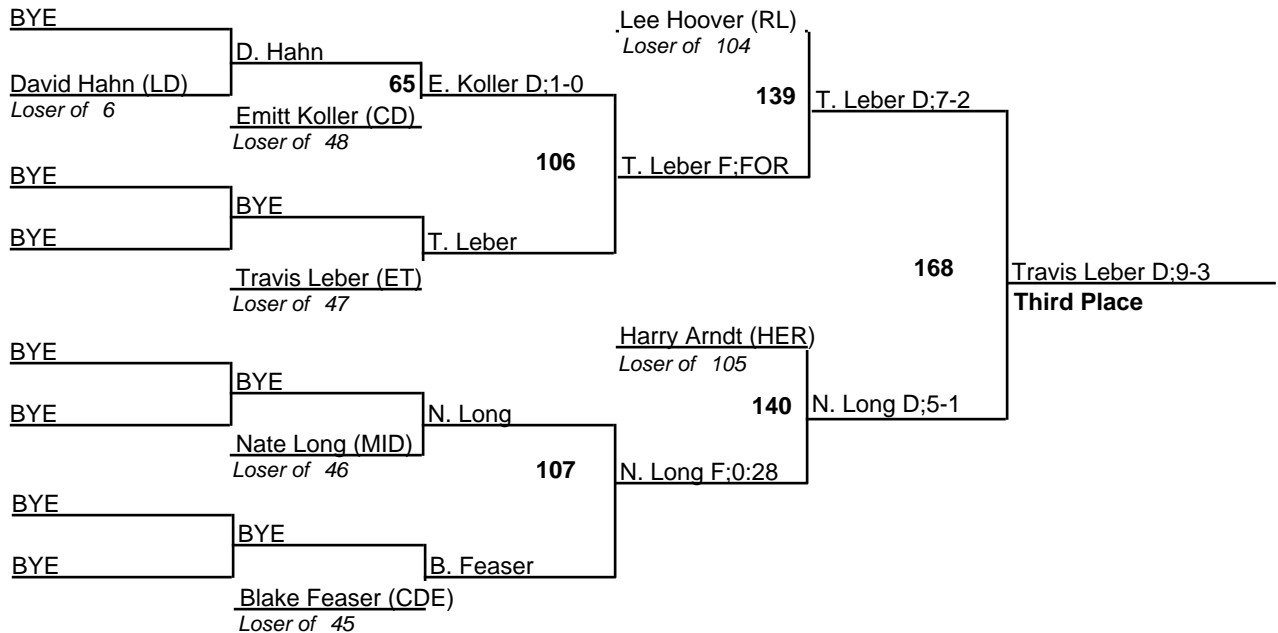

# 07-08 D3, Section 2 Wrestling Tournament

14 February 2008

189

# 07-08 D3, Section 2 Wrestling Tournament

14 February 2008