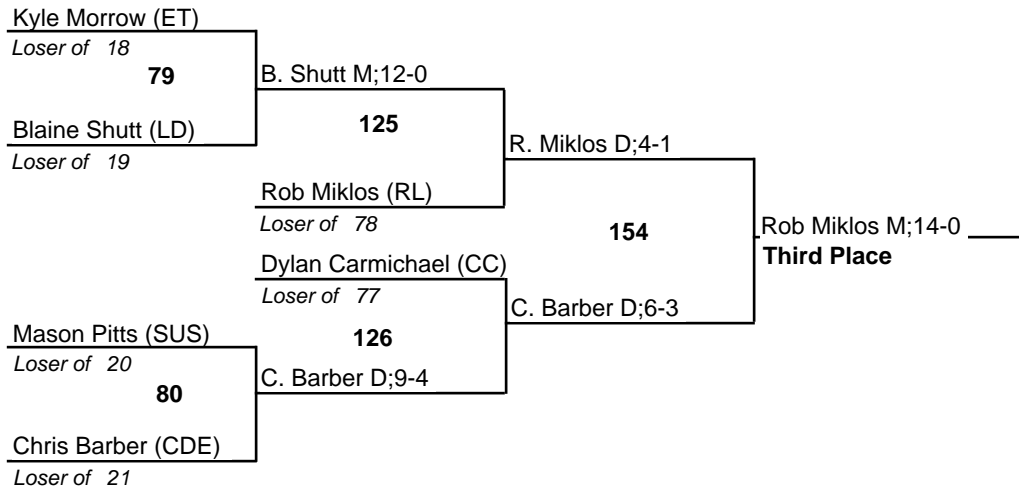

# 07-08 D3, Section 2 Wrestling Tournament

14 February 2008

# 07-08 D3, Section 2 Wrestling Tournament

14 February 2008

125