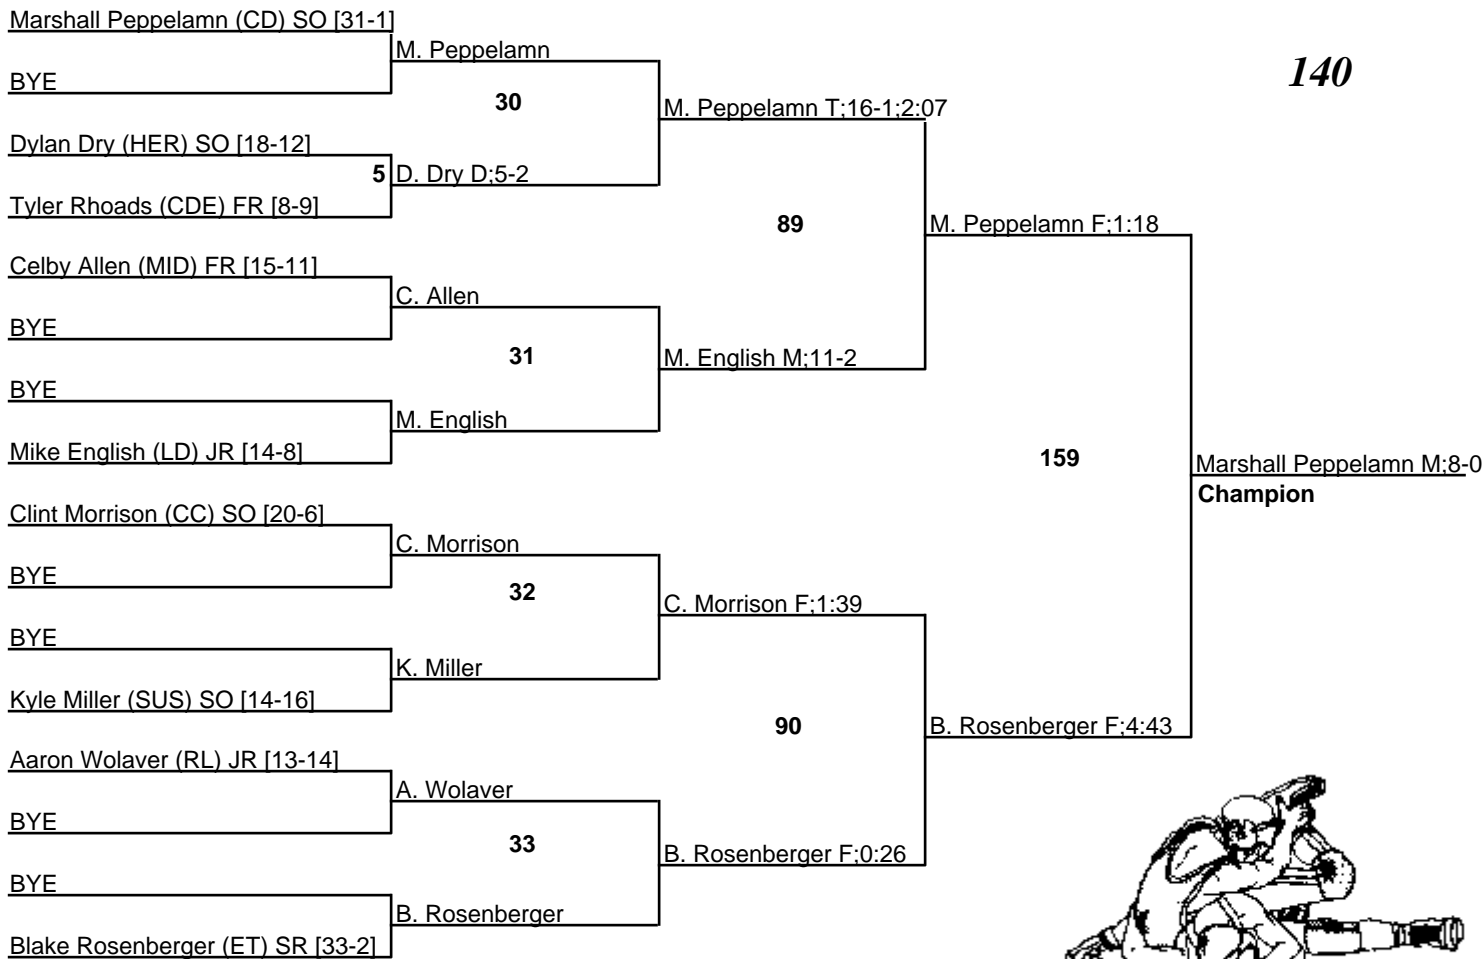

# 07-08 D3, Section 2 Wrestling Tournament

14 February 2008