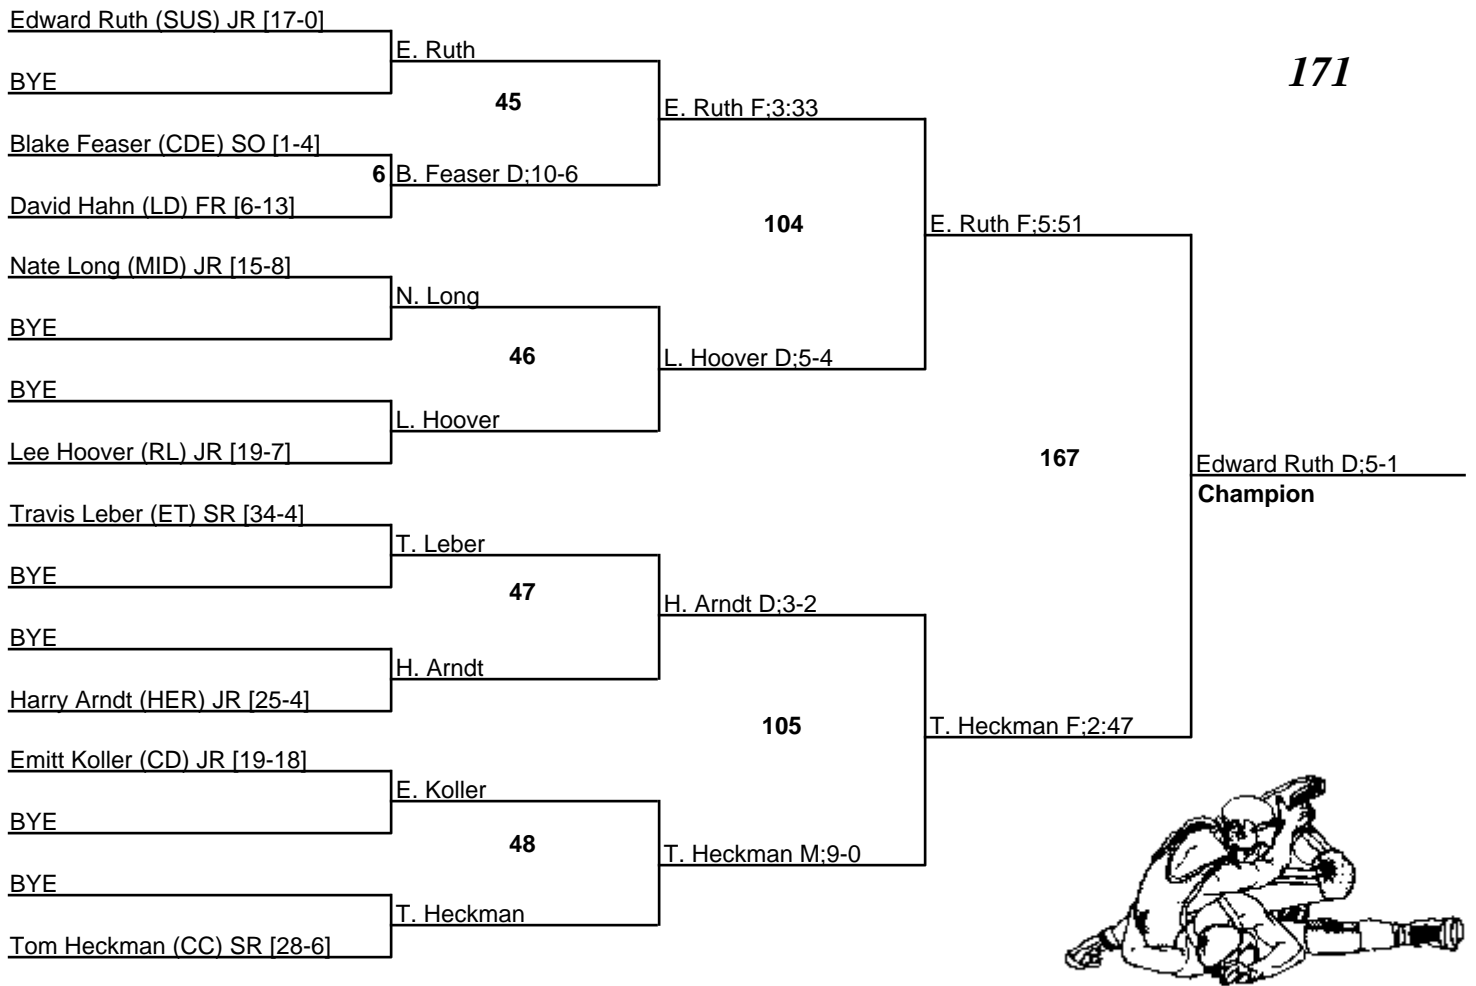

07-08 D3, Section 2 Wrestling Tournament

14 February 2008