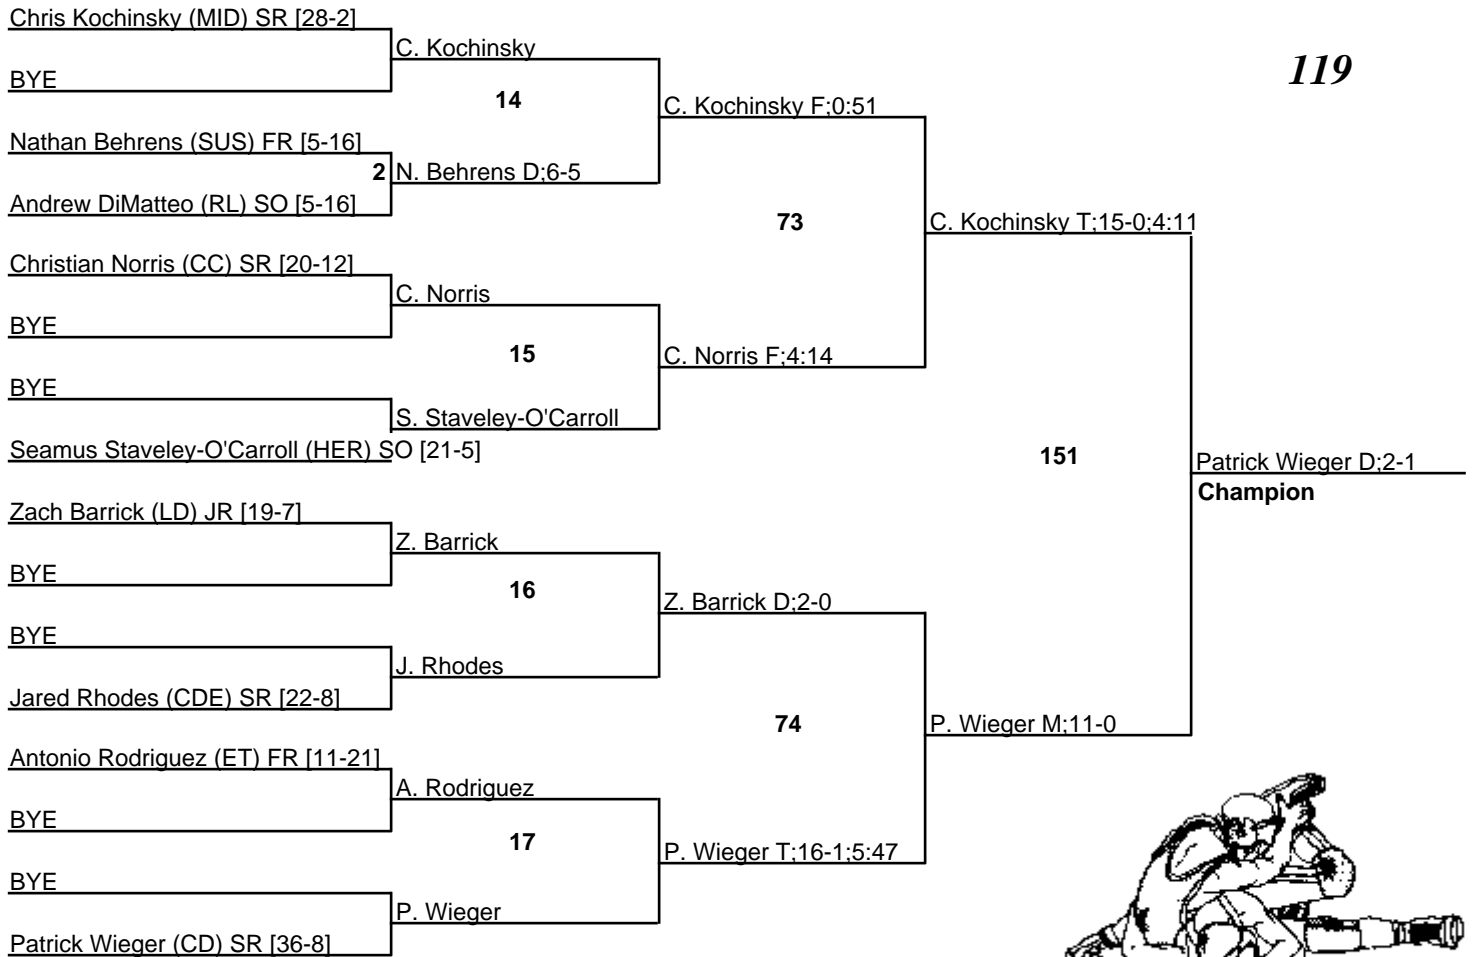

07-08 D3, Section 2 Wrestling Tournament

14 February 2008

119