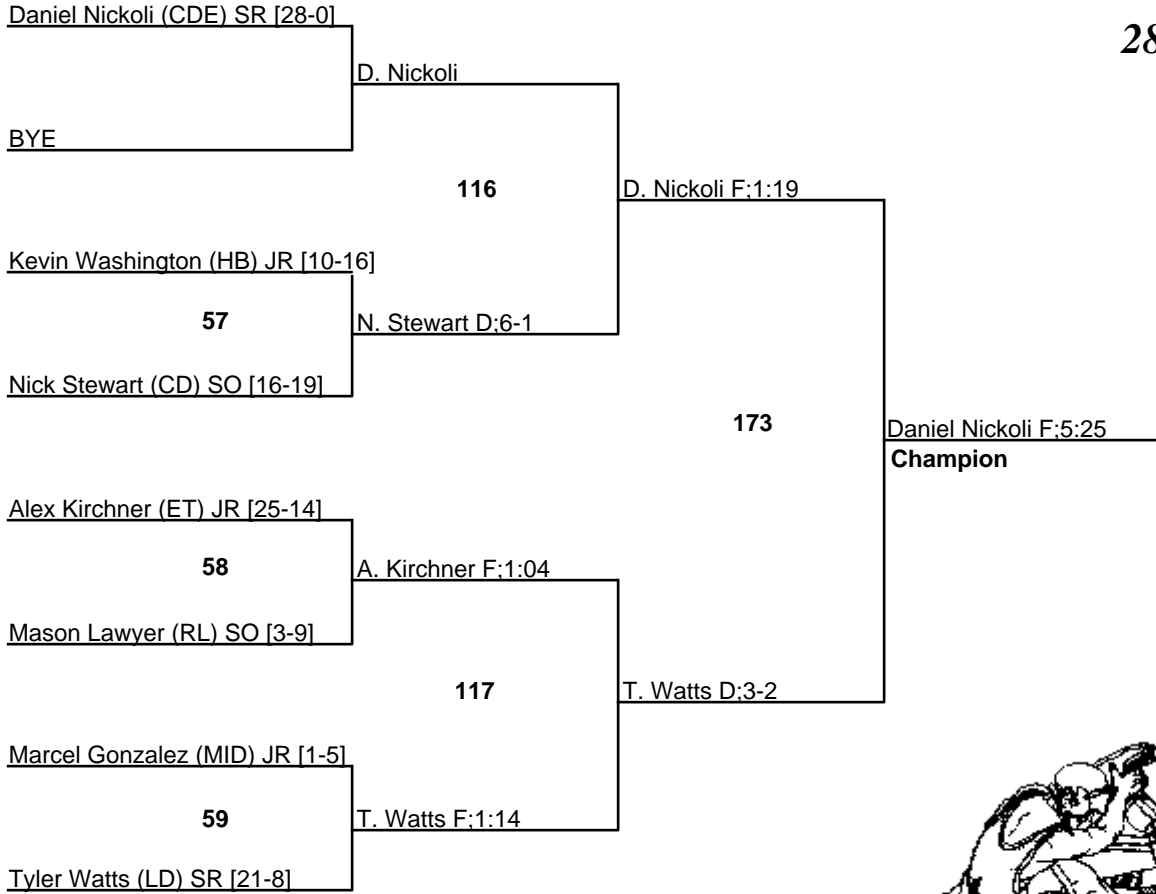

# 07-08 D3, Section 2 Wrestling Tournament

14 February 2008

285

# 07-08 D3, Section 2 Wrestling Tournament

14 February 2008

215