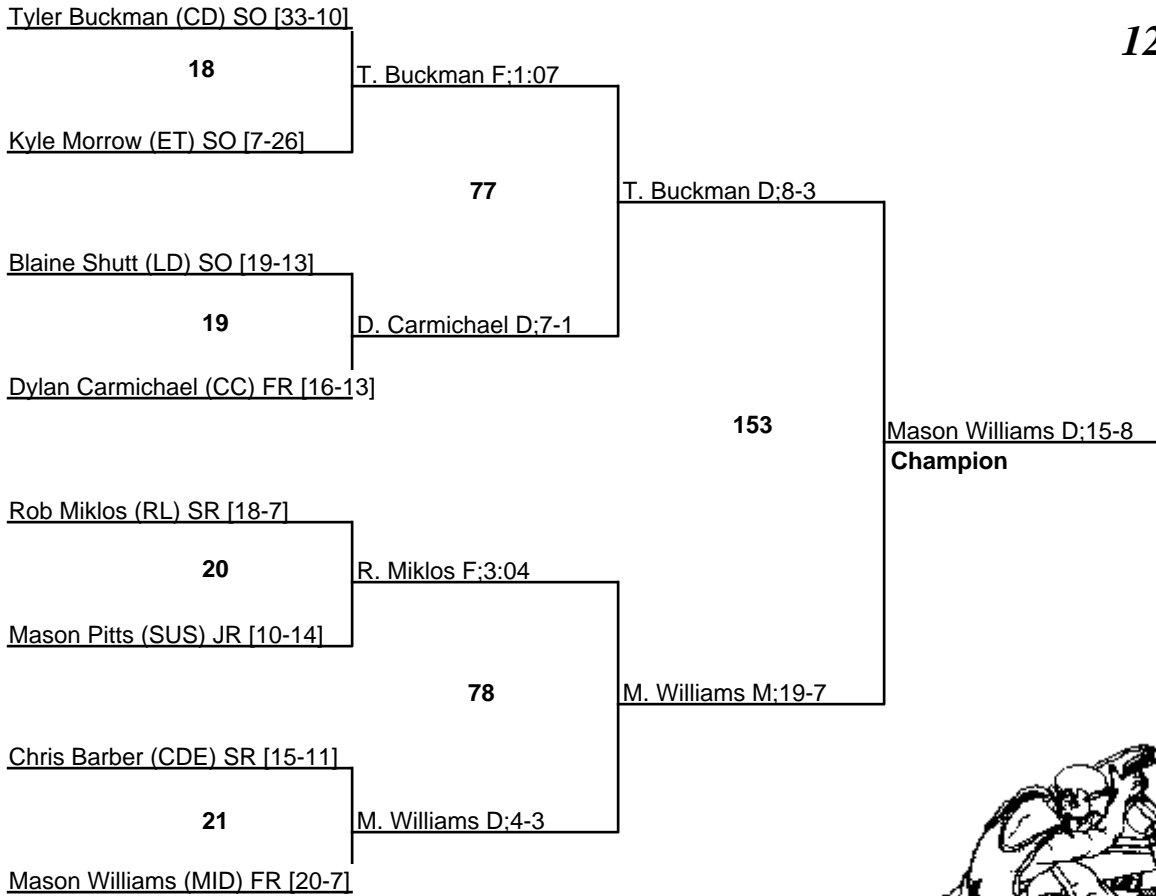

07-08 D3, Section 2 Wrestling Tournament

14 February 2008

125