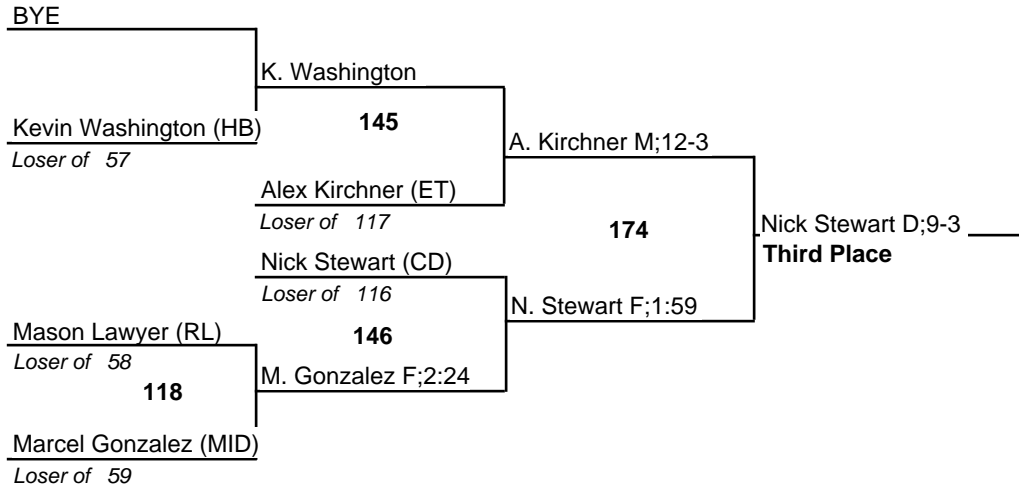

# 07-08 D3, Section 2 Wrestling Tournament

14 February 2008

285

# 07-08 D3, Section 2 Wrestling Tournament

14 February 2008

215

# 07-08 D3, Section 2 Wrestling Tournament

14 February 2008

189

# 07-08 D3, Section 2 Wrestling Tournament

14 February 2008