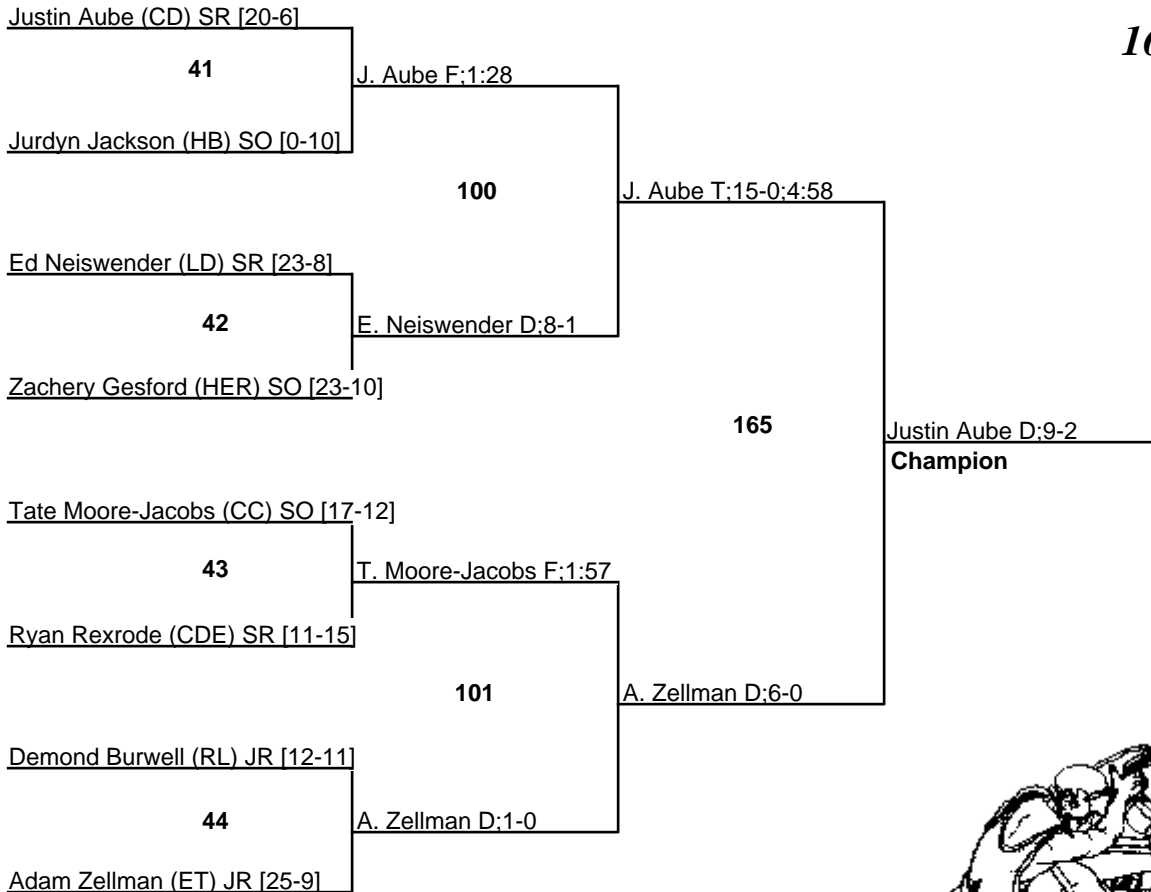

07-08 D3, Section 2 Wrestling Tournament

14 February 2008

160