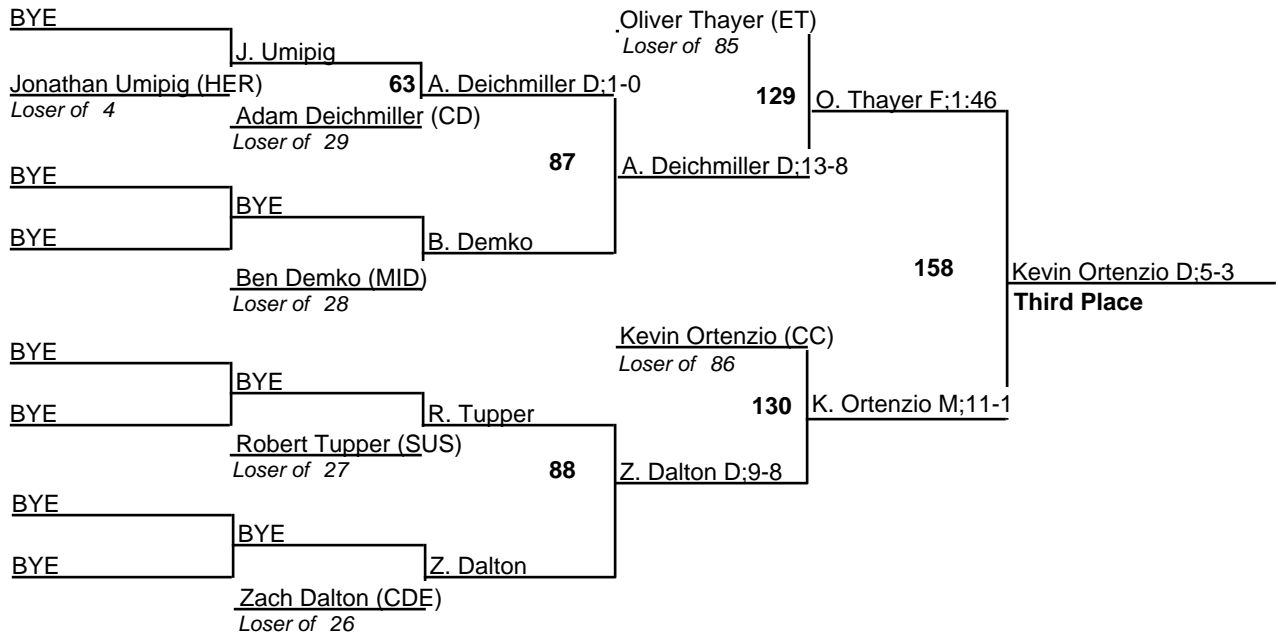

07-08 D3, Section 2 Wrestling Tournament

14 February 2008

135