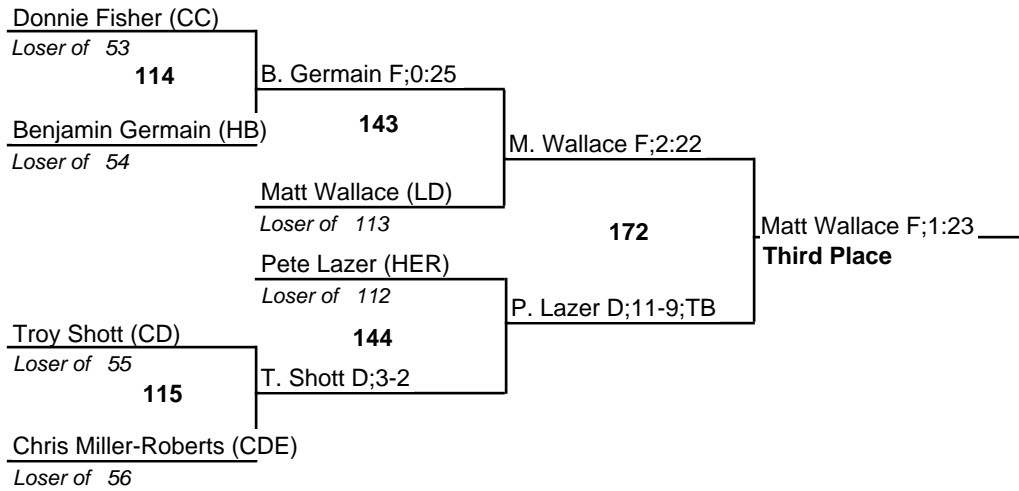

# 07-08 D3, Section 2 Wrestling Tournament

14 February 2008

285

# 07-08 D3, Section 2 Wrestling Tournament

14 February 2008

215