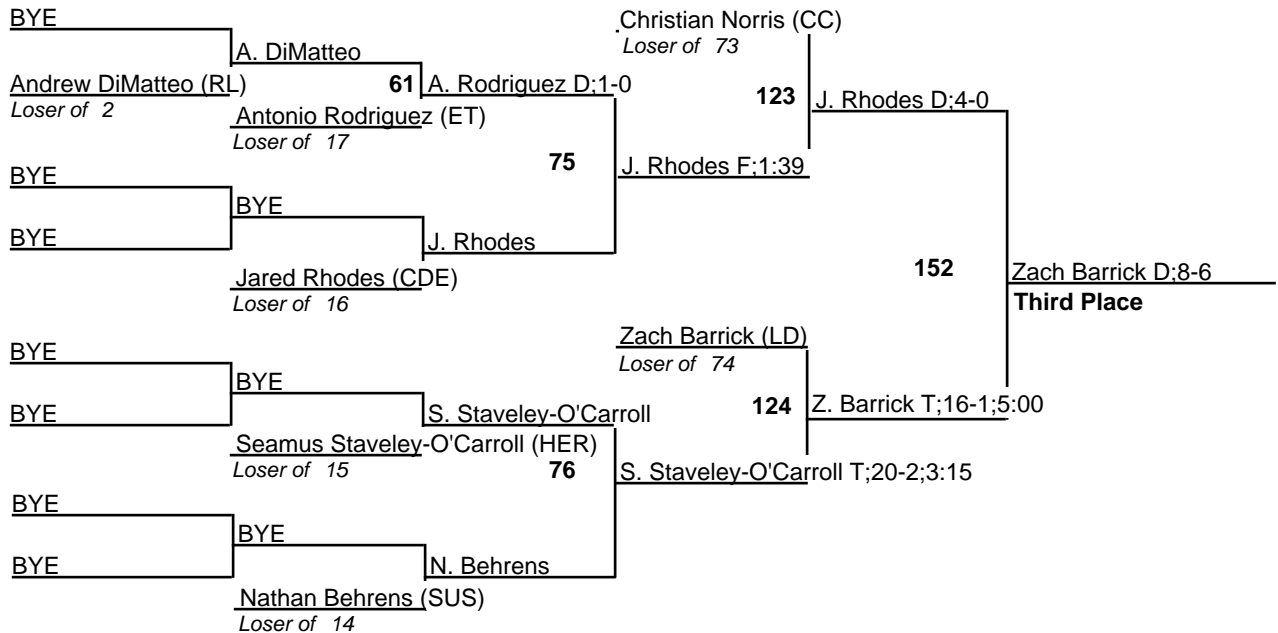

07-08 D3, Section 2 Wrestling Tournament

14 February 2008

119