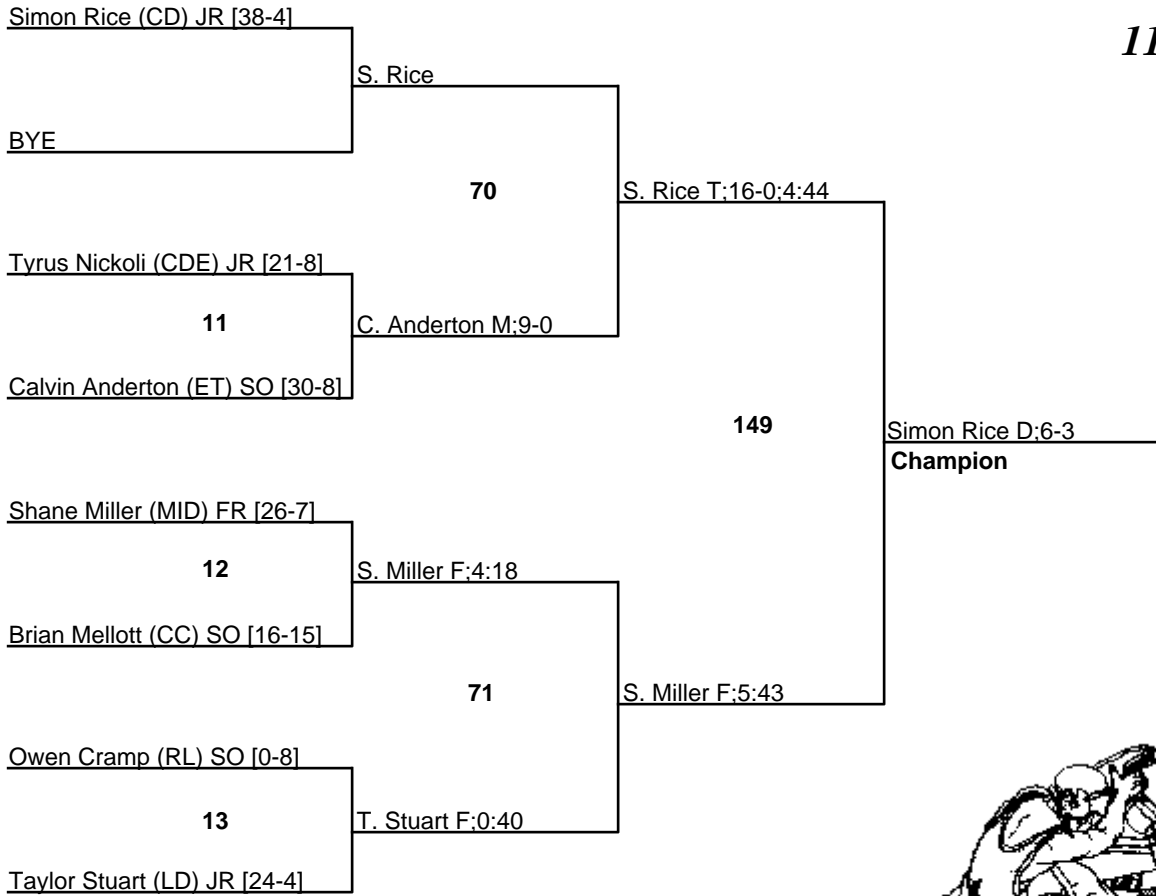

07-08 D3, Section 2 Wrestling Tournament

14 February 2008

112