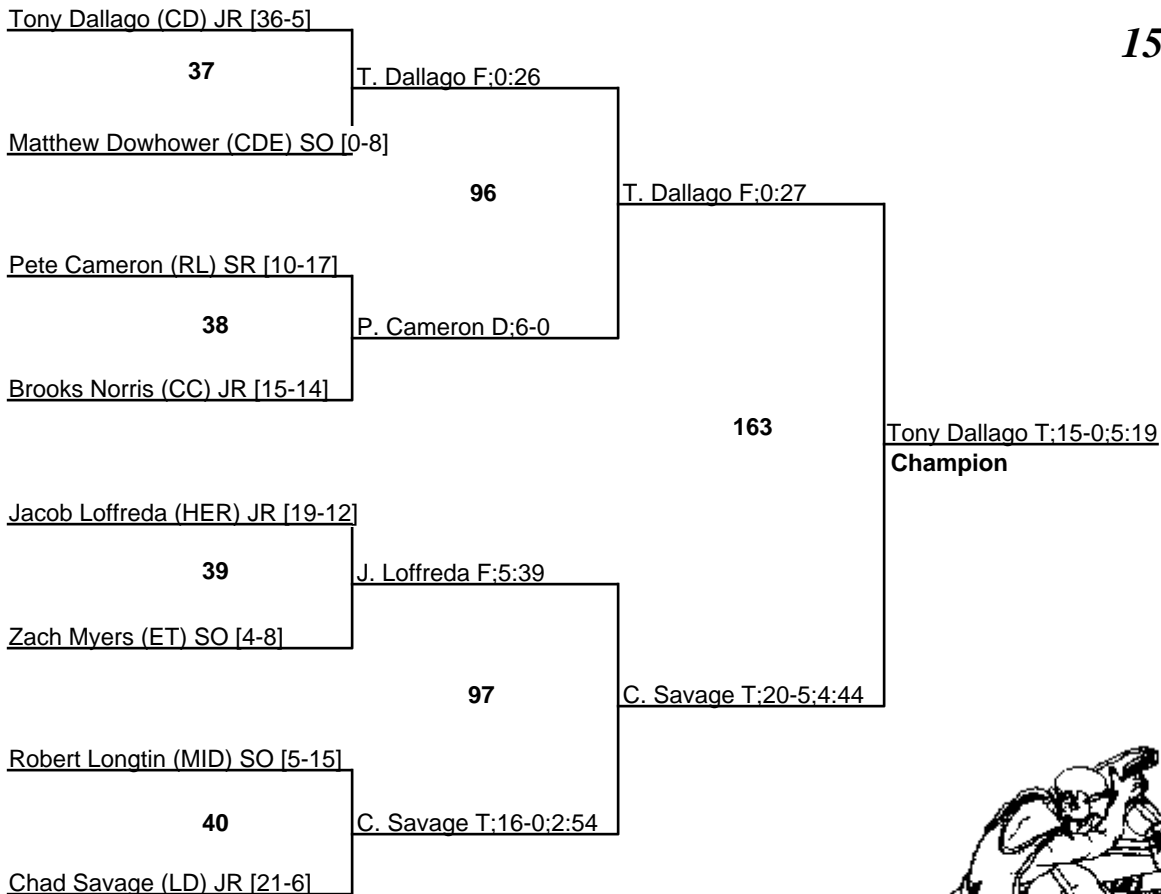

07-08 D3, Section 2 Wrestling Tournament

14 February 2008

152