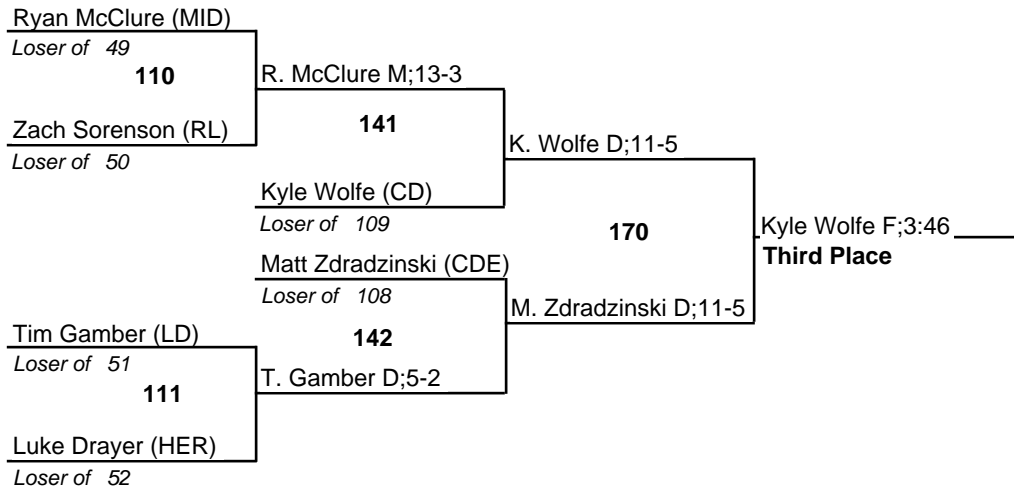

# 07-08 D3, Section 2 Wrestling Tournament

14 February 2008

285

# 07-08 D3, Section 2 Wrestling Tournament

14 February 2008

215

# 07-08 D3, Section 2 Wrestling Tournament

14 February 2008

189

# 07-08 D3, Section 2 Wrestling Tournament

14 February 2008