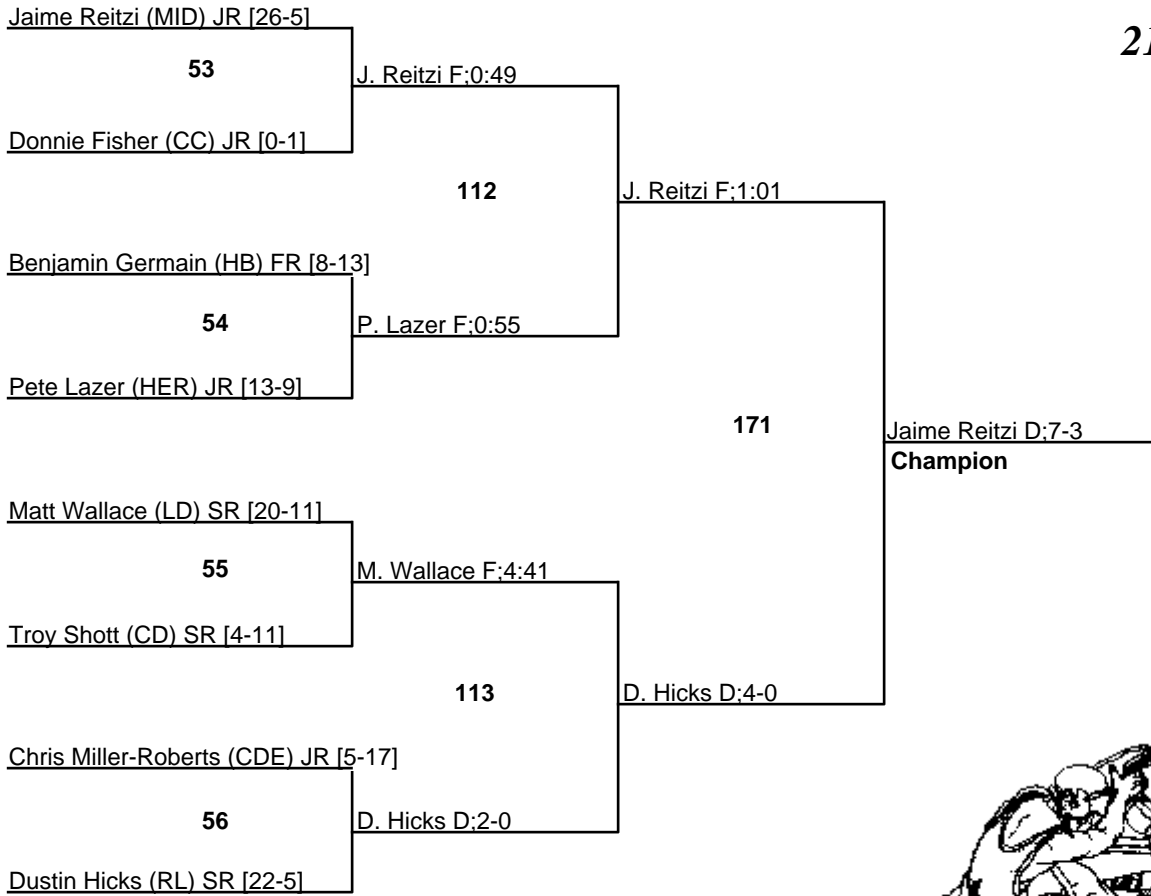

# 07-08 D3, Section 2 Wrestling Tournament

14 February 2008

285

# 07-08 D3, Section 2 Wrestling Tournament

14 February 2008

215