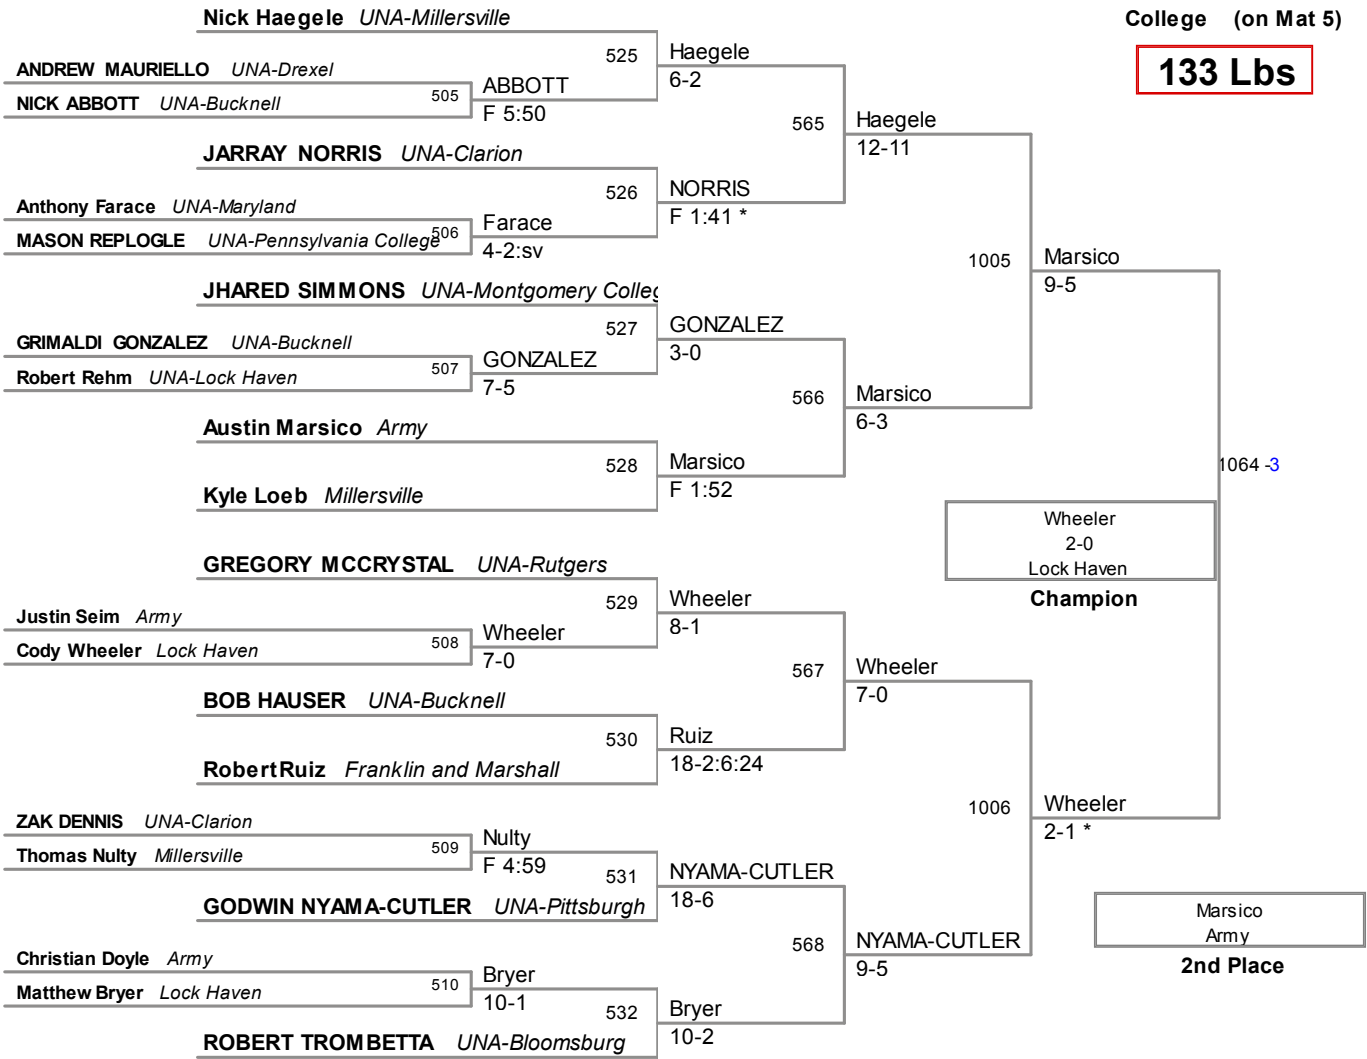

2013 Lock Haven Mat Tow  
College (on Mat 5)

**125 Lbs**

2013 Lock Haven Mat Tow  
College (on Mat 5)

**133 Lbs**

2013 Lock Haven Mat Tow  
College (on Mat 1)

**141 Lbs**

**149 Lbs**

2013 Lock Haven Mat Tow  
College (on Mat 1)

**165 Lbs**

Theodore King	Franklin and Marshall		King					
ARASHDEEP GILL	UNA-Maryland	120	F 2:24	155	McKinney	8-2		
Anthony Risaliti	Army		McKinney					
Aaron McKinney	UNA-Lock Haven	121	5-4					
NICHOLAS ELMER	UNA-Drexel		SCHLITT			1021	Kemerer	12-3
ROBERT SCHLITT	UNA-Bucknell	122	10-4	156	Kemerer	15-4		
JOE CHAMPLUVIER	UNA-Pennsylvania College		Kemerer					
Jacob Kemerer	Lock Haven	123	F 1:39					
Ryan Therrien	UNA-Buffalo		Therrien					
Zach Pincus	Millersville	124	3-2	157	BARRICK	7-1		
RUSTIN BARRICK	UNA-Bucknell University		BARRICK					
MIKEY SIMMONS	UNA-Rutgers	125	16-2			1022	Smith	4-3
Chandler Smith	Army		Smith					
SEAN RAFTERY	UNA-George Mason	126	8-5	158	Smith	8-2		
Ekow Eshun	Franklin and Marshall		Eshun					
Nathan Cook	UNA-Lock Haven	127	def					