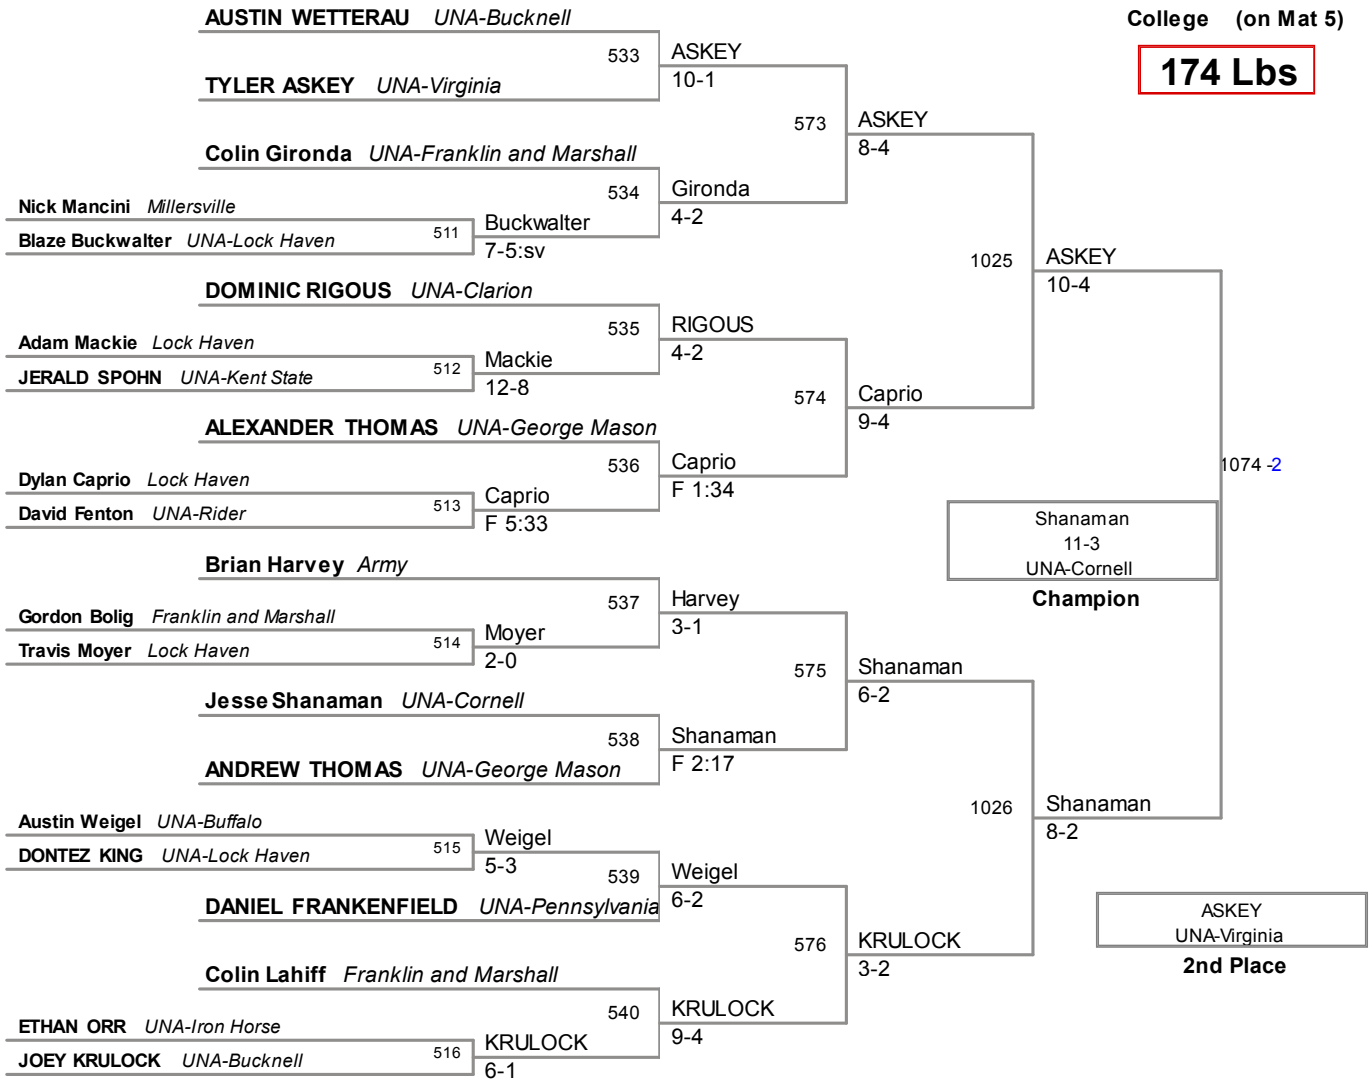

2013 Lock Haven Mat Tow
College (on Mat 5)

174 Lbs