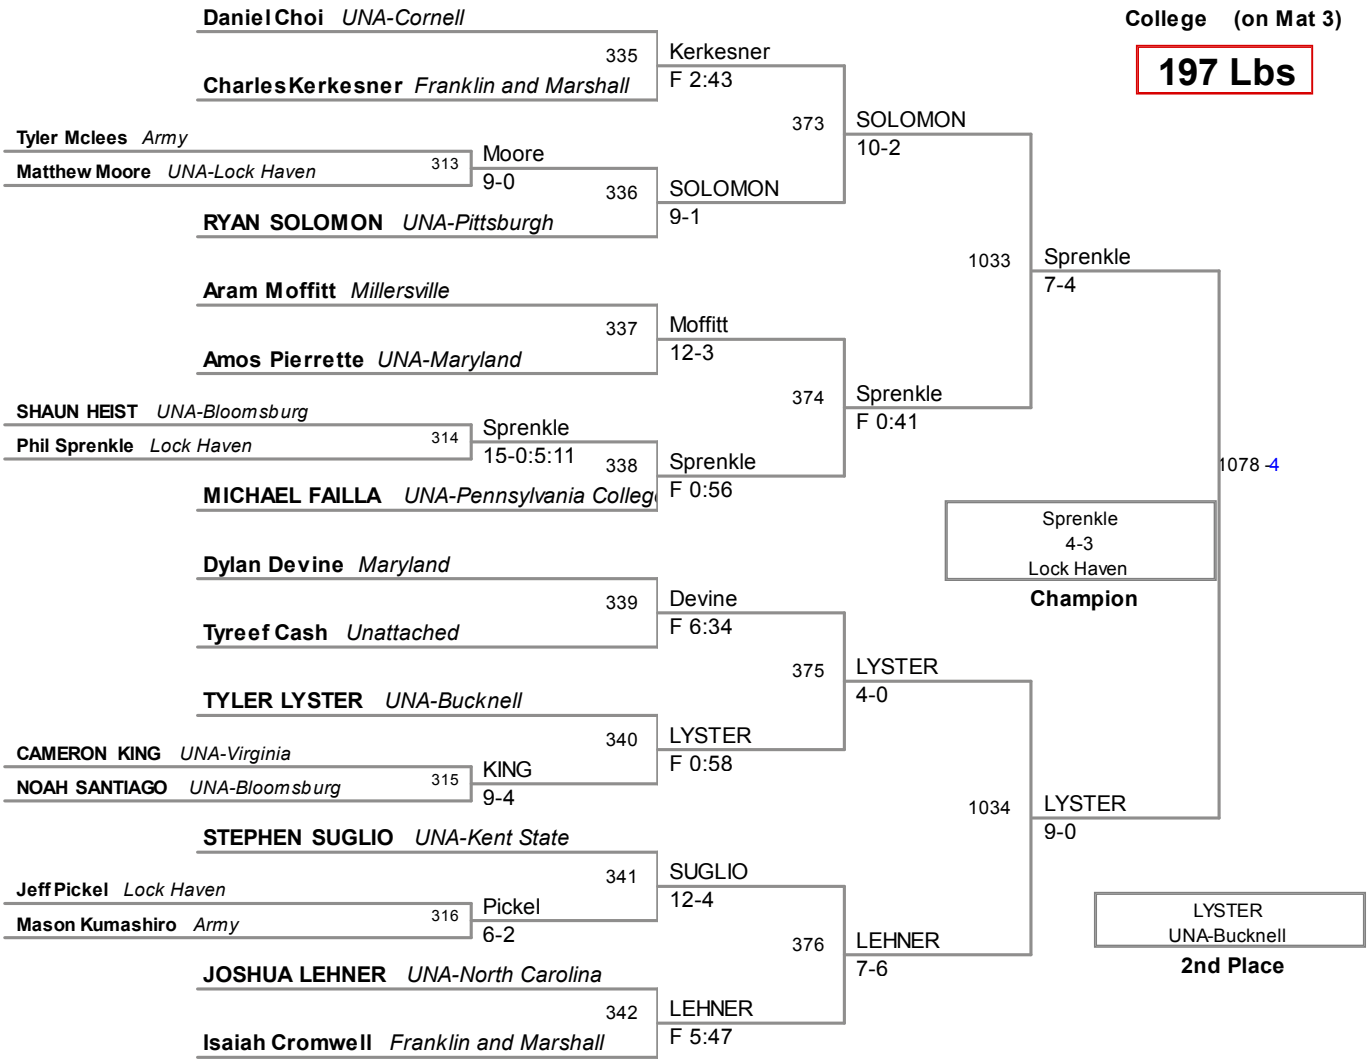

1071 -1

McKinney  
6-1

**3rd Place**

2013 Lock Haven Mat Tow  
College (on Mat 5)

**174 Lbs**

2013 Lock Haven Mat Tow  
College (on Mat 3)

**184 Lbs**

**197 Lbs**

2013 Lock Haven Mat Tow  
College (on Mat 1)

**285 Lbs**