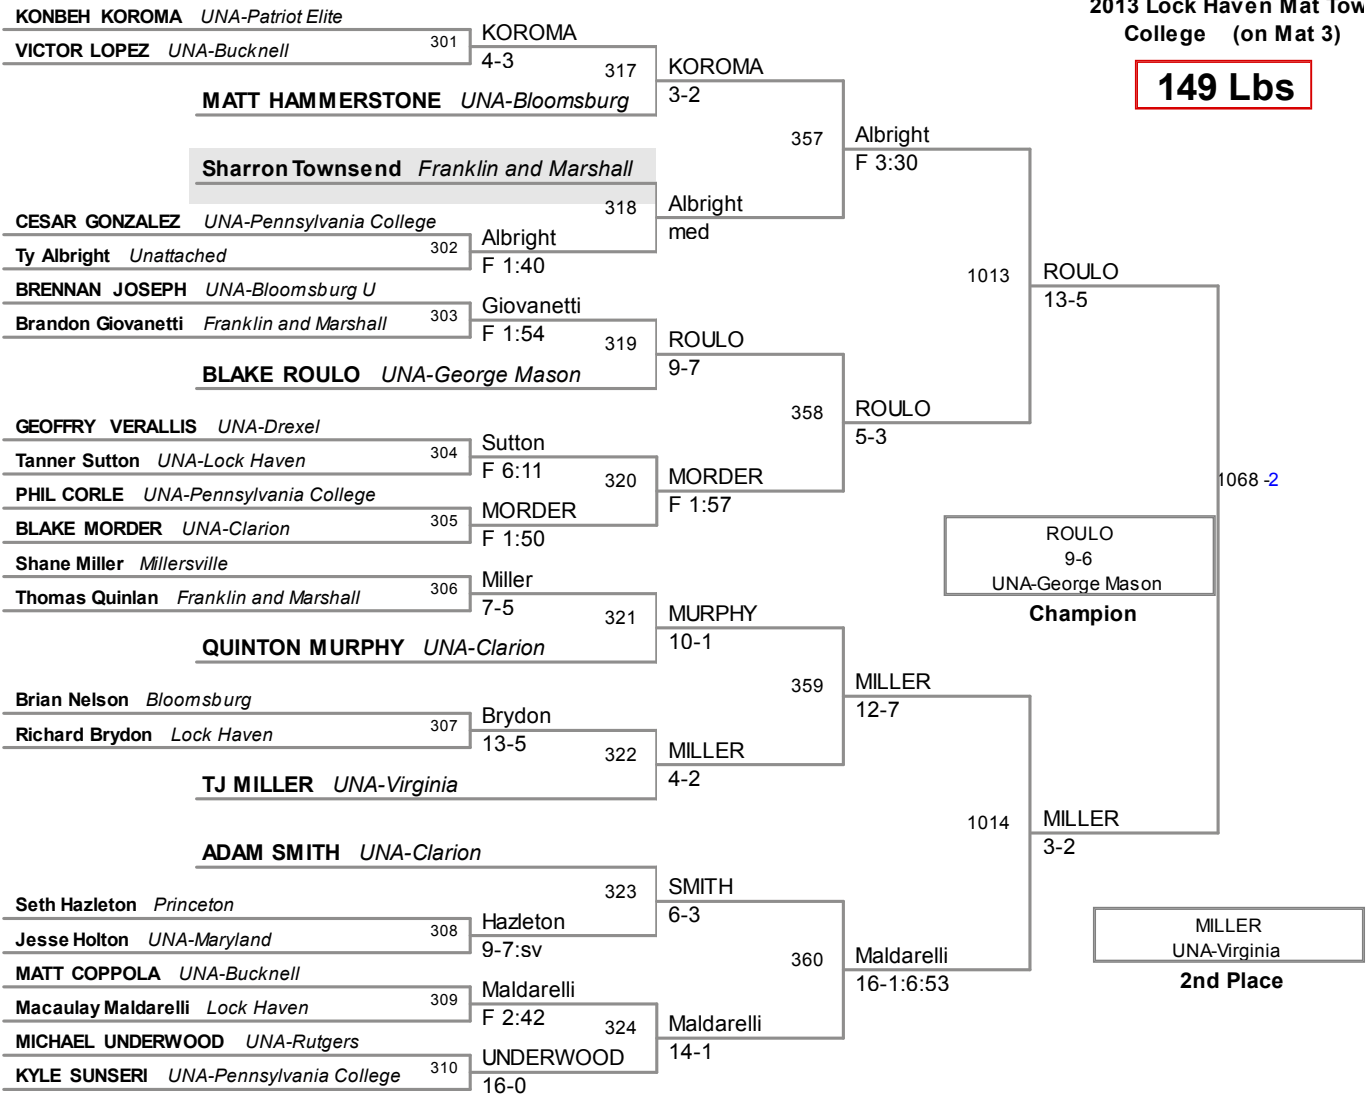

2013 Lock Haven Mat Tow  
College (on Mat 5)

**125 Lbs**

2013 Lock Haven Mat Tow  
College (on Mat 5)

**133 Lbs**

2013 Lock Haven Mat Tow  
College (on Mat 1)

**141 Lbs**

**149 Lbs**

2013 Lock Haven Mat Tow  
College (on Mat 1)

**165 Lbs**

Theodore King	Franklin and Marshall		King					
ARASHDEEP GILL	UNA-Maryland	120	F 2:24	155	McKinney	8-2		
Anthony Risaliti	Army		McKinney					
Aaron McKinney	UNA-Lock Haven	121	5-4					
NICHOLAS ELMER	UNA-Drexel		SCHLITT			1021	Kemerer	12-3
ROBERT SCHLITT	UNA-Bucknell	122	10-4	156	Kemerer	15-4		
JOE CHAMPLUVIER	UNA-Pennsylvania College		Kemerer					
Jacob Kemerer	Lock Haven	123	F 1:39					
Ryan Therrien	UNA-Buffalo		Therrien					
Zach Pincus	Millersville	124	3-2	157	BARRICK	7-1		
RUSTIN BARRICK	UNA-Bucknell University		BARRICK					
MIKEY SIMMONS	UNA-Rutgers	125	16-2			1022	Smith	4-3
Chandler Smith	Army		Smith					
SEAN RAFTERY	UNA-George Mason	126	8-5	158	Smith	8-2		
Ekow Eshun	Franklin and Marshall		Eshun					
Nathan Cook	UNA-Lock Haven	127	def					