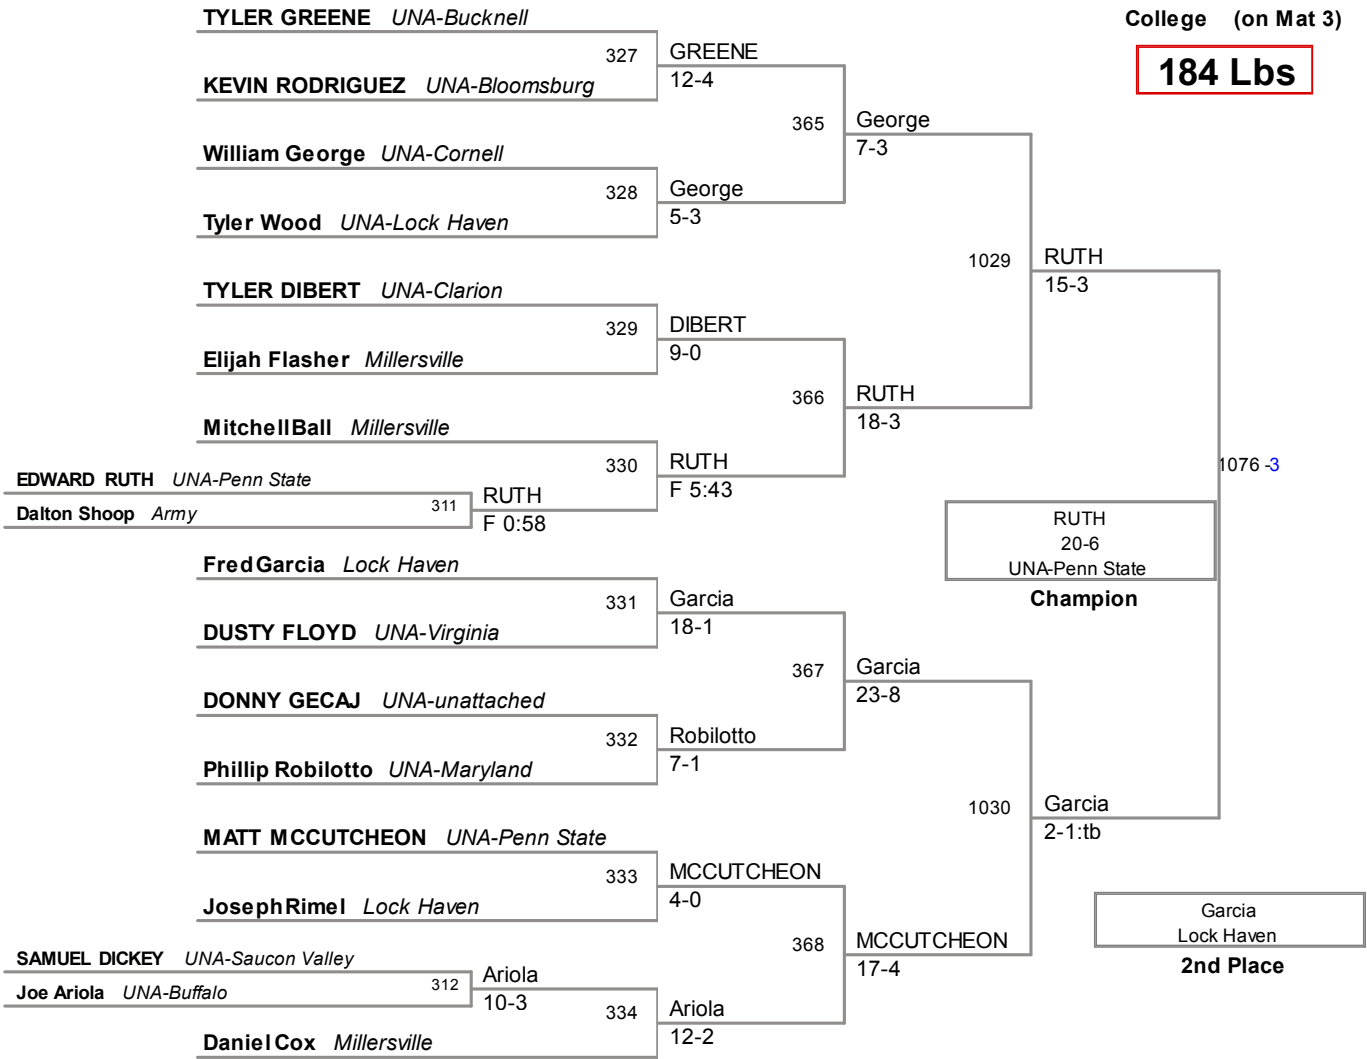

**165 Lbs**

Theodore King	Franklin and Marshall		King					
ARASHDEEP GILL	UNA-Maryland	120	F 2:24	155	McKinney	8-2		
Anthony Risaliti	Army		McKinney					
Aaron McKinney	UNA-Lock Haven	121	5-4					
NICHOLAS ELMER	UNA-Drexel		SCHLITT			1021	Kemerer	12-3
ROBERT SCHLITT	UNA-Bucknell	122	10-4	156	Kemerer	15-4		
JOE CHAMPLUVIER	UNA-Pennsylvania College		Kemerer					
Jacob Kemerer	Lock Haven	123	F 1:39					
Ryan Therrien	UNA-Buffalo		Therrien					
Zach Pincus	Millersville	124	3-2	157	BARRICK	7-1		
RUSTIN BARRICK	UNA-Bucknell University		BARRICK					
MIKEY SIMMONS	UNA-Rutgers	125	16-2			1022	Smith	4-3
Chandler Smith	Army		Smith					
SEAN RAFTERY	UNA-George Mason	126	8-5	158	Smith	8-2		
Ekow Eshun	Franklin and Marshall		Eshun					
Nathan Cook	UNA-Lock Haven	127	def					

1072 -4

Kemerer  
5-2

**Champion**

GILL	UNA-Maryland	159	Risaliti	F 1:57	179	Risaliti	F 2:57	1023	Risaliti	UNA-Lock Haven	1051	McKinney	6-3	
	Army		Eshun	Franklin and Marsha		Therrien	11-8							
ELMER	UNA-Drexel	160	ELMER	F 0:35	180									
CHAMPLUVIER	UNA-Pennsylvania C		Therrien	UNA-Buffalo										
Pincus	Millersville	161	Pincus	3-0	181	SCHLITT	6-1	1024	King	UNA-Bucknell Univer	1052	BARRICK	6-1	
SIMMONS	UNA-Rutgers		SCHLITT	UNA-Bucknell										
RAFTERY	UNA-George Mason	162	RAFTERY	med	182	King	F 2:52							
Cook	UNA-Lock Haven		King	Franklin and Marsha										

1071 -1

McKinney  
6-1

**3rd Place**

2013 Lock Haven Mat Tow  
College (on Mat 5)

**174 Lbs**

2013 Lock Haven Mat Tow  
College (on Mat 3)

**184 Lbs**

**197 Lbs**

2013 Lock Haven Mat Tow  
College (on Mat 1)

**285 Lbs**