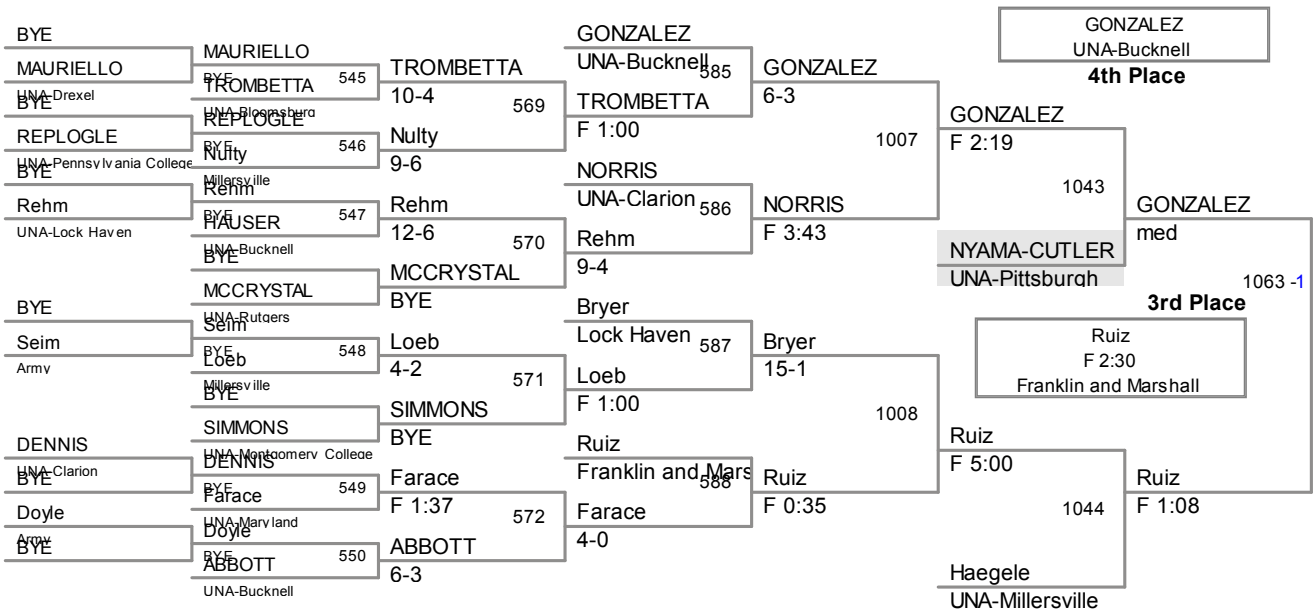

2013 Lock Haven Mat Tow  
College (on Mat 5)

**125 Lbs**

2013 Lock Haven Mat Tow  
College (on Mat 5)

**133 Lbs**

2013 Lock Haven Mat Tow  
College (on Mat 1)

**141 Lbs**

**149 Lbs**

2013 Lock Haven Mat Tow  
College (on Mat 1)

**165 Lbs**

Theodore King	Franklin and Marshall		King					
ARASHDEEP GILL	UNA-Maryland	120	F 2:24	155	McKinney	8-2		
Anthony Risaliti	Army		McKinney					
Aaron McKinney	UNA-Lock Haven	121	5-4					
NICHOLAS ELMER	UNA-Drexel		SCHLITT			1021	Kemerer	12-3
ROBERT SCHLITT	UNA-Bucknell	122	10-4	156	Kemerer	15-4		
JOE CHAMPLUVIER	UNA-Pennsylvania College		Kemerer					
Jacob Kemerer	Lock Haven	123	F 1:39					
Ryan Therrien	UNA-Buffalo		Therrien					
Zach Pincus	Millersville	124	3-2	157	BARRICK	7-1		
RUSTIN BARRICK	UNA-Bucknell University		BARRICK					
MIKEY SIMMONS	UNA-Rutgers	125	16-2			1022	Smith	4-3
Chandler Smith	Army		Smith					
SEAN RAFTERY	UNA-George Mason	126	8-5	158	Smith	8-2		
Ekow Eshun	Franklin and Marshall		Eshun					
Nathan Cook	UNA-Lock Haven	127	def					