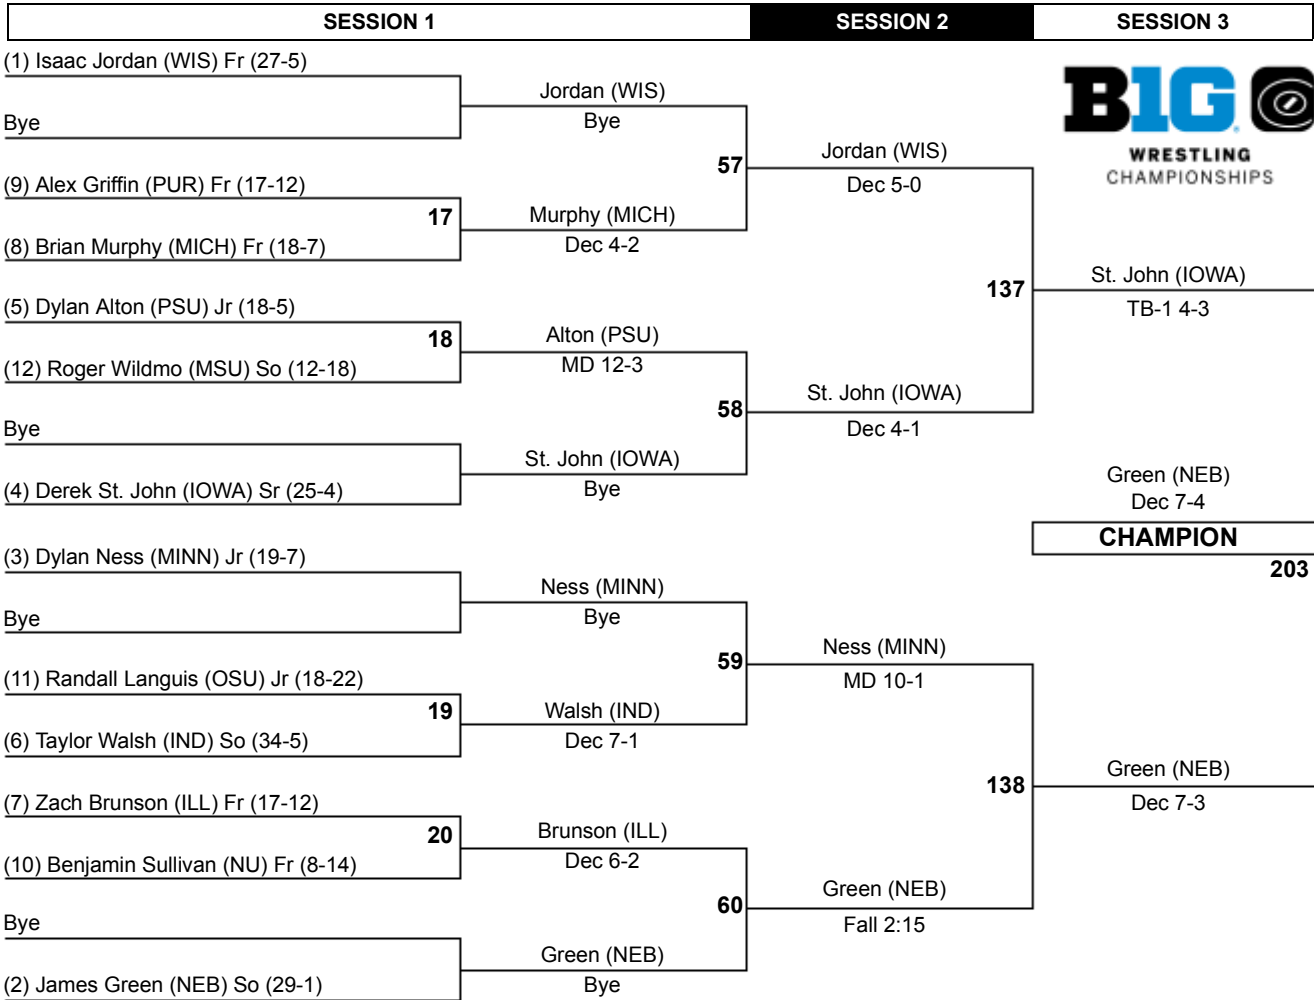

2014 Big Ten Wrestling Championships

157