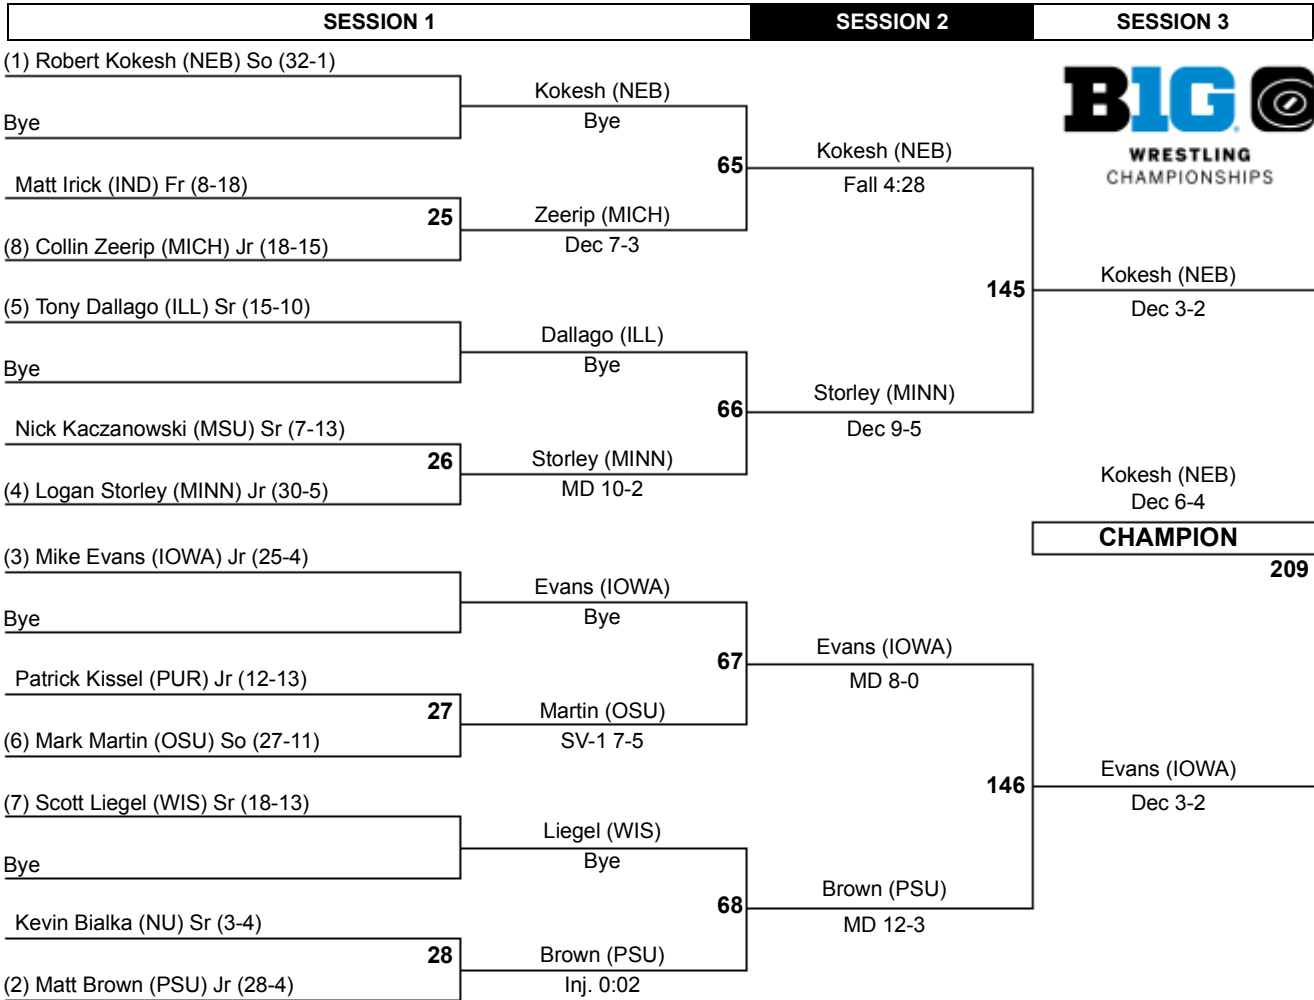

2014 Big Ten Wrestling Championships

149

SESSION 1		SESSION 2		SESSION 3	
(1) Jake Suefloh (NEB) Jr (29-4)	Suefloh (NEB)	Bye	Bye	Suefloh (NEB)	
Bye	Bye	53	MD 17-5	133	
Nick Trimble (MSU) So (21-13)	Trimble (MSU)	13	Dec 2-1		
(8) Brandon Nelsen (PUR) Jr (14-14)	Dec 2-1				
(5) Eric Grajales (MICH) Sr (20-10)	Grajales (MICH)	Bye	Grajales (MICH)	Suefloh (NEB)	
Bye	Bye	54	Dec 4-1	Dec 8-6	
Eric Roach (IND) So (17-15)	Grothus (IOWA)	14	Fall 3:53	Tsirtsis (NU)	
(4) Brody Grothus (IOWA) So (23-10)	Fall 3:53			Dec 6-2	
(3) Jason Tsirtsis (NU) Fr (27-3)	Tsirtsis (NU)	Bye	Tsirtsis (NU)	CHAMPION	
Bye	Bye	55	Dec 3-2	200	
Caleb Ervin (ILL) So (6-8)	Paddock (OSU)	15	Dec 9-5		
(6) Ian Paddock (OSU) Sr (25-14)	Dec 9-5			134	
(7) James English (PSU) Sr (11-5)	English (PSU)	Bye	Dardanes (MINN)	Tsirtsis (NU)	
Bye	Bye	56	Dec 3-2	Dec 4-2	
Rylan Lubeck (WIS) Fr (12-12)	Dardanes (MINN)	16	Dec 4-1		
(2) Nick Dardanes (MINN) Jr (32-3)	Dec 4-1				

SESSION 1		SESSION 2		SESSION 3	
Bye	Nelsen (PUR)	Bye	English (PSU)	English (PSU)	
Nelsen (PUR)	Bye	93	Dec 3-2	135	
Bye	English (PSU)			167	
Roach (IND)	Roach (IND)	Bye	Paddock (OSU)	Grajales (MICH)	
Bye	Paddock (OSU)	94	Dec 6-1		
Ervin (ILL)	Ervin (ILL)	Bye	Ervin (ILL)	Dardanes (MINN)	
Bye	Grothus (IOWA)	95	Dec 3-1	Dec 12-5	
Lubeck (WIS)	Lubeck (WIS)	Bye	Lubeck (WIS)	3RD	
Bye	Trimble (MSU)	96	Dec 2-1	201	
				136	
				168	
Paddock (OSU)	Paddock (OSU)	184	MD 15-3	English (PSU)	
Ervin (ILL)	MD 15-3			Dec 3-2	
	7TH			5TH	
				202	

2014 Big Ten Wrestling Championships

157

2014 Big Ten Wrestling Championships

165

2014 Big Ten Wrestling Championships

174

2014 Big Ten Wrestling Championships

184

2014 Big Ten Wrestling Championships

197

2014 Big Ten Wrestling Championships

285

2014 Big Ten Wrestling Championships

133 (9th)

2014 Big Ten Wrestling Championships

157 (9th)