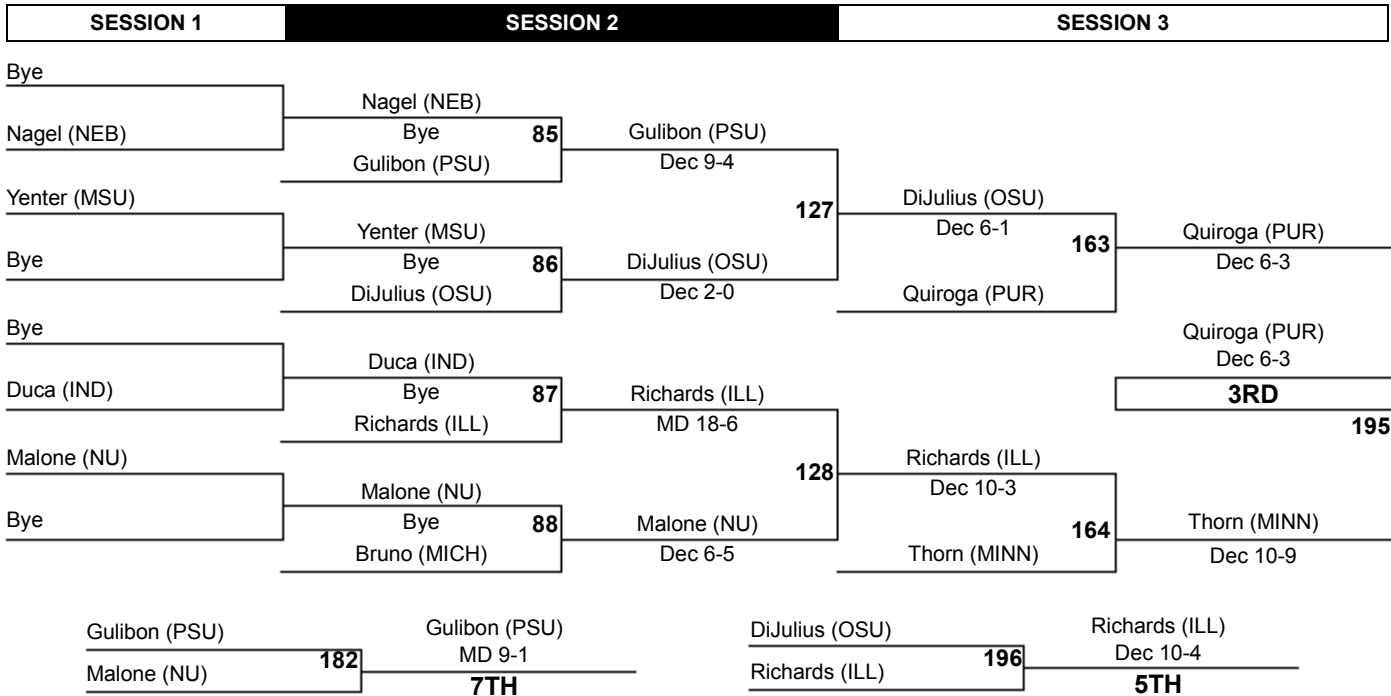

Team Scores

	Team Name	Points	1st	2nd	3rd	4th	5th	6th	7th	8th	Total
1.	Penn State	140.5	2	3	1	0	1	1	1	1	10
2.	Iowa	134.0	1	4	0	2	2	0	0	0	9
3.	Minnesota	114.5	0	1	4	3	0	1	0	0	9
4.	Ohio State	86.5	3	0	0	1	1	2	2	1	10
5.	Nebraska	79.0	3	3	0	0	1	1	0	0	8
6.	Illinois	78.5	1	0	0	1	3	2	1	2	10
7.	Wisconsin	73.0	0	1	2	1	0	2	3	0	9
8.	Michigan	71.5	2	0	1	4	0	0	2	1	10
9.	Northwestern	57.0	1	0	0	3	0	1	0	1	6
10.	Indiana	37.0	0	1	0	2	1	0	0	2	6
11.	Purdue	34.5	0	2	1	1	0	1	0	2	7
12.	Michigan State	21.5	1	1	0	3	0	0	1	0	6

2014 Big Ten Wrestling Championships

125

7TH

5TH

2014 Big Ten Wrestling Championships

133

2014 Big Ten Wrestling Championships

141

2014 Big Ten Wrestling Championships

149

SESSION 1		SESSION 2		SESSION 3	
(1) Jake Suefloh (NEB) Jr (29-4)	Suefloh (NEB)	Bye	Bye	Suefloh (NEB)	
Bye	Bye	53	MD 17-5	133	
Nick Trimble (MSU) So (21-13)	Trimble (MSU)	13	Dec 2-1		
(8) Brandon Nelsen (PUR) Jr (14-14)	Dec 2-1				
(5) Eric Grajales (MICH) Sr (20-10)	Grajales (MICH)	Bye	Grajales (MICH)	Suefloh (NEB)	
Bye	Bye	54	Dec 4-1	Dec 8-6	
Eric Roach (IND) So (17-15)	Grothus (IOWA)	14	Fall 3:53	Tsirtsis (NU)	
(4) Brody Grothus (IOWA) So (23-10)	Fall 3:53			Dec 6-2	
(3) Jason Tsirtsis (NU) Fr (27-3)	Tsirtsis (NU)	Bye	Tsirtsis (NU)	CHAMPION	
Bye	Bye	55	Dec 3-2	200	
Caleb Ervin (ILL) So (6-8)	Paddock (OSU)	15	Dec 9-5		
(6) Ian Paddock (OSU) Sr (25-14)	Dec 9-5			134	
(7) James English (PSU) Sr (11-5)	English (PSU)	Bye	Dardanes (MINN)	Tsirtsis (NU)	
Bye	Bye	56	Dec 3-2	Dec 4-2	
Rylan Lubeck (WIS) Fr (12-12)	Dardanes (MINN)	16	Dec 4-1		
(2) Nick Dardanes (MINN) Jr (32-3)	Dec 4-1				