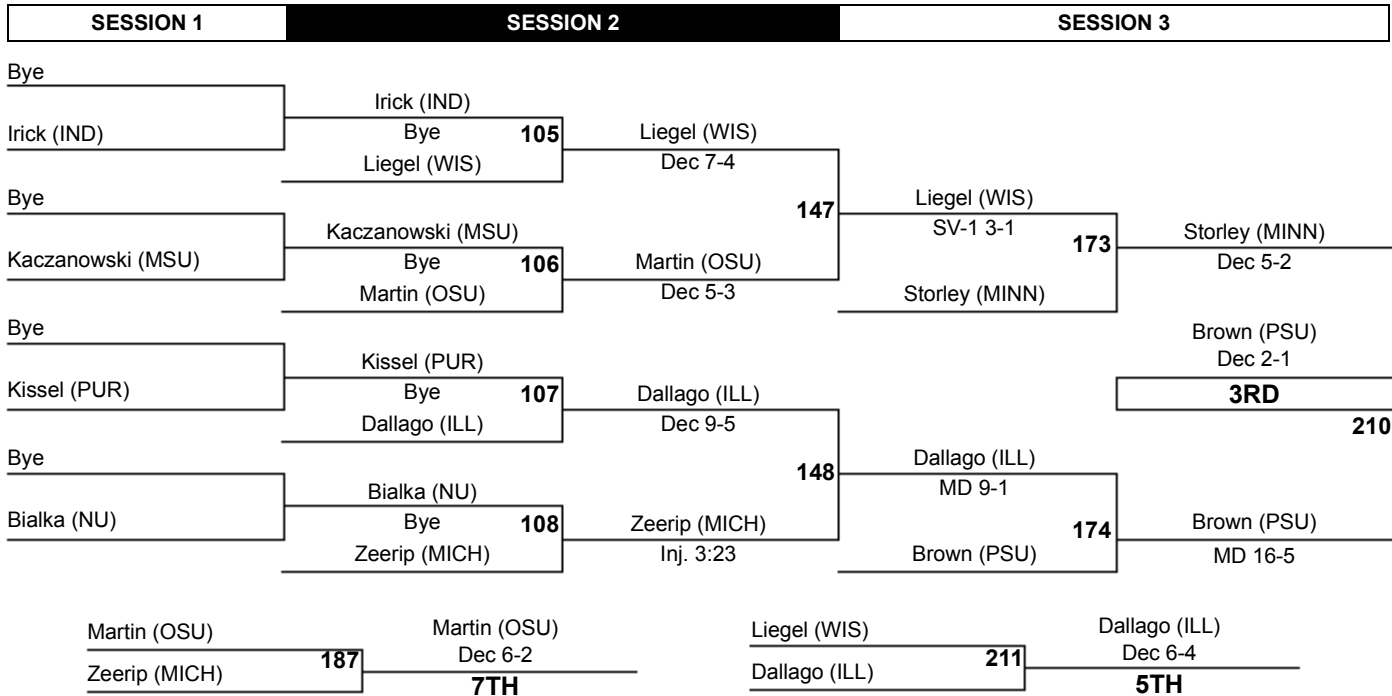

2014 Big Ten Wrestling Championships

149

SESSION 1		SESSION 2		SESSION 3	
(1) Jake Suefloh (NEB) Jr (29-4)	Suefloh (NEB)	Bye	Bye	Suefloh (NEB)	
Bye	Bye	53	MD 17-5	133	
Nick Trimble (MSU) So (21-13)	Trimble (MSU)	13	Dec 2-1		
(8) Brandon Nelsen (PUR) Jr (14-14)	Dec 2-1				
(5) Eric Grajales (MICH) Sr (20-10)	Grajales (MICH)	Bye	Grajales (MICH)	Suefloh (NEB)	
Bye	Bye	54	Dec 4-1	Dec 8-6	
Eric Roach (IND) So (17-15)	Grothus (IOWA)	14	Fall 3:53	Tsirtsis (NU)	
(4) Brody Grothus (IOWA) So (23-10)	Fall 3:53			Dec 6-2	
(3) Jason Tsirtsis (NU) Fr (27-3)	Tsirtsis (NU)	Bye	Tsirtsis (NU)	CHAMPION	
Bye	Bye	55	Dec 3-2	200	
Caleb Ervin (ILL) So (6-8)	Paddock (OSU)	15	Dec 9-5		
(6) Ian Paddock (OSU) Sr (25-14)	Dec 9-5			134	
(7) James English (PSU) Sr (11-5)	English (PSU)	Bye	Dardanes (MINN)	Tsirtsis (NU)	
Bye	Bye	56	Dec 3-2	Dec 4-2	
Rylan Lubeck (WIS) Fr (12-12)	Dardanes (MINN)	16	Dec 4-1		
(2) Nick Dardanes (MINN) Jr (32-3)	Dec 4-1				

SESSION 1		SESSION 2		SESSION 3	
Bye	Nelsen (PUR)	Bye	English (PSU)	English (PSU)	
Nelsen (PUR)	Bye	93	Dec 3-2	135	
Bye	English (PSU)			167	
Roach (IND)	Roach (IND)	Bye	Paddock (OSU)	Grajales (MICH)	
Bye	Paddock (OSU)	94	Dec 6-1		
Ervin (ILL)	Ervin (ILL)	Bye	Ervin (ILL)	Dardanes (MINN)	
Bye	Grothus (IOWA)	95	Dec 3-1	Dec 12-5	
Lubeck (WIS)	Lubeck (WIS)	Bye	Lubeck (WIS)	3RD	
Bye	Trimble (MSU)	96	Dec 2-1	201	
				136	
				168	
Paddock (OSU)	Paddock (OSU)	184	MD 15-3	English (PSU)	
Ervin (ILL)	MD 15-3			Dec 3-2	
	7TH			5TH	
				202	

2014 Big Ten Wrestling Championships

157

2014 Big Ten Wrestling Championships

165

2014 Big Ten Wrestling Championships

174

2014 Big Ten Wrestling Championships

184

2014 Big Ten Wrestling Championships

197

2014 Big Ten Wrestling Championships

285

2014 Big Ten Wrestling Championships

133 (9th)

2014 Big Ten Wrestling Championships

157 (9th)