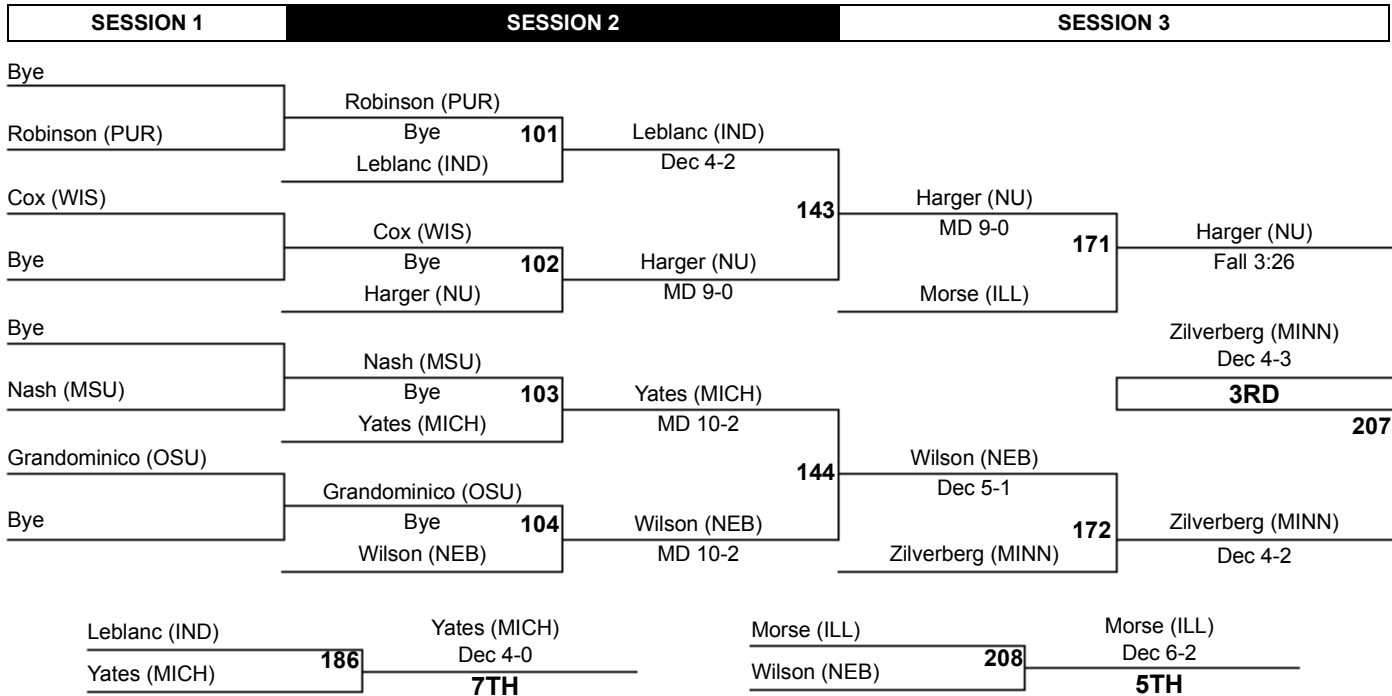

2014 Big Ten Wrestling Championships

149

SESSION 1		SESSION 2		SESSION 3	
(1) Jake Suefloh (NEB) Jr (29-4)	Suefloh (NEB)	Bye	Bye	Suefloh (NEB)	
Bye	Bye	53	MD 17-5	133	
Nick Trimble (MSU) So (21-13)	Trimble (MSU)	13	Dec 2-1		
(8) Brandon Nelsen (PUR) Jr (14-14)	Dec 2-1				
(5) Eric Grajales (MICH) Sr (20-10)	Grajales (MICH)	Bye	Grajales (MICH)	Suefloh (NEB)	
Bye	Bye	54	Dec 4-1	Dec 8-6	
Eric Roach (IND) So (17-15)	Grothus (IOWA)	14	Fall 3:53	Tsirtsis (NU)	
(4) Brody Grothus (IOWA) So (23-10)	Fall 3:53			Dec 6-2	
(3) Jason Tsirtsis (NU) Fr (27-3)	Tsirtsis (NU)	Bye	Tsirtsis (NU)	CHAMPION	
Bye	Bye	55	Dec 3-2	200	
Caleb Ervin (ILL) So (6-8)	Paddock (OSU)	15	Dec 9-5		
(6) Ian Paddock (OSU) Sr (25-14)	Dec 9-5			134	
(7) James English (PSU) Sr (11-5)	English (PSU)	Bye	Dardanes (MINN)	Tsirtsis (NU)	
Bye	Bye	56	Dec 3-2	Dec 4-2	
Rylan Lubeck (WIS) Fr (12-12)	Dardanes (MINN)	16	Dec 4-1		
(2) Nick Dardanes (MINN) Jr (32-3)	Dec 4-1				

SESSION 1		SESSION 2		SESSION 3	
Bye	Nelsen (PUR)	Bye	English (PSU)	English (PSU)	
Nelsen (PUR)	Bye	93	Dec 3-2	135	
Bye	English (PSU)			167	
Roach (IND)	Roach (IND)	Bye	Paddock (OSU)	Grajales (MICH)	
Bye	Paddock (OSU)	94	Dec 6-1		
Ervin (ILL)	Ervin (ILL)	Bye	Ervin (ILL)	Dardanes (MINN)	
Bye	Grothus (IOWA)	95	Dec 3-1	Dec 12-5	
Lubeck (WIS)	Lubeck (WIS)	Bye	Lubeck (WIS)	3RD	
Bye	Trimble (MSU)	96	Dec 2-1	201	
				136	
				168	
Paddock (OSU)	Paddock (OSU)	184	MD 15-3	English (PSU)	
Ervin (ILL)	MD 15-3			Dec 3-2	
	7TH			5TH	
				202	

2014 Big Ten Wrestling Championships

157

2014 Big Ten Wrestling Championships

165

2014 Big Ten Wrestling Championships

174

2014 Big Ten Wrestling Championships

184