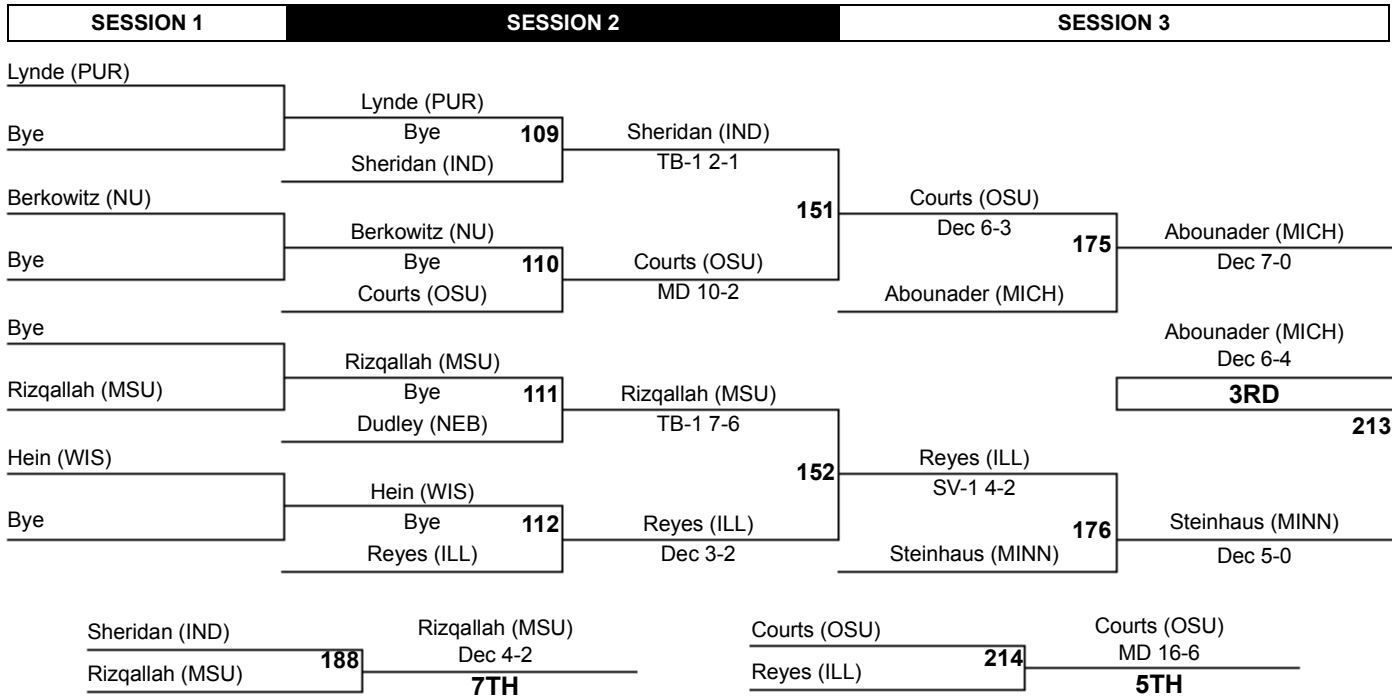

2014 Big Ten Wrestling Championships

149

SESSION 1		SESSION 2		SESSION 3	
(1) Jake Suefloh (NEB) Jr (29-4)	Suefloh (NEB)	Bye	Bye	Suefloh (NEB)	
Bye	Bye	53	MD 17-5	133	
Nick Trimble (MSU) So (21-13)	Trimble (MSU)	13	Dec 2-1		
(8) Brandon Nelsen (PUR) Jr (14-14)	Dec 2-1				
(5) Eric Grajales (MICH) Sr (20-10)	Grajales (MICH)	Bye	Grajales (MICH)	Suefloh (NEB)	
Bye	Bye	54	Dec 4-1	Dec 8-6	
Eric Roach (IND) So (17-15)	Grothus (IOWA)	14	Fall 3:53	Tsirtsis (NU)	
(4) Brody Grothus (IOWA) So (23-10)	Fall 3:53			Dec 6-2	
(3) Jason Tsirtsis (NU) Fr (27-3)	Tsirtsis (NU)	Bye	Tsirtsis (NU)	CHAMPION	
Bye	Bye	55	Dec 3-2	200	
Caleb Ervin (ILL) So (6-8)	Paddock (OSU)	15	Dec 9-5		
(6) Ian Paddock (OSU) Sr (25-14)	Dec 9-5			134	
(7) James English (PSU) Sr (11-5)	English (PSU)	Bye	Dardanes (MINN)	Tsirtsis (NU)	
Bye	Bye	56	Dec 3-2	Dec 4-2	
Rylan Lubeck (WIS) Fr (12-12)	Dardanes (MINN)	16	Dec 4-1		
(2) Nick Dardanes (MINN) Jr (32-3)	Dec 4-1				

SESSION 1		SESSION 2		SESSION 3	
Bye	Nelsen (PUR)	Bye	English (PSU)	English (PSU)	
Nelsen (PUR)	Bye	93	Dec 3-2	135	
Bye	English (PSU)			167	
Roach (IND)	Roach (IND)	Bye	Paddock (OSU)	Grajales (MICH)	
Bye	Paddock (OSU)	94	Dec 6-1		
Ervin (ILL)	Ervin (ILL)	Bye	Ervin (ILL)	Dardanes (MINN)	
Bye	Grothus (IOWA)	95	Dec 3-1	Dec 12-5	
Lubeck (WIS)	Lubeck (WIS)	Bye	Lubeck (WIS)	3RD	
Bye	Trimble (MSU)	96	Dec 2-1	201	
				136	
				168	
Paddock (OSU)	Paddock (OSU)	184	MD 15-3	English (PSU)	
Ervin (ILL)	MD 15-3			Dec 3-2	
	7TH			5TH	
				202	

2014 Big Ten Wrestling Championships

157

2014 Big Ten Wrestling Championships

165

2014 Big Ten Wrestling Championships

174

2014 Big Ten Wrestling Championships

184

2014 Big Ten Wrestling Championships

197

2014 Big Ten Wrestling Championships

285

2014 Big Ten Wrestling Championships

133 (9th)

2014 Big Ten Wrestling Championships

157 (9th)