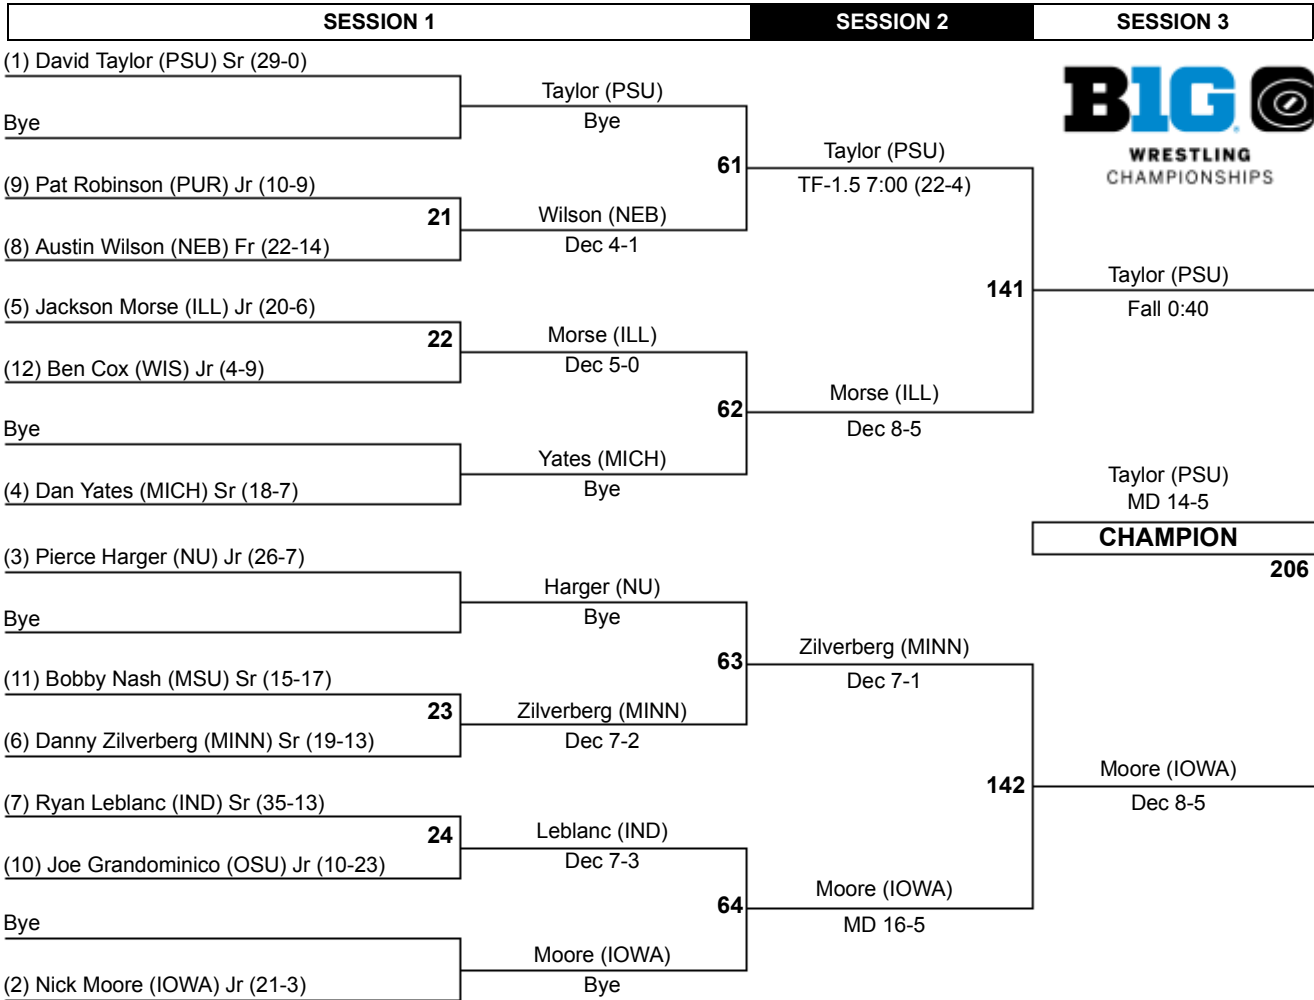

2014 Big Ten Wrestling Championships

149

SESSION 1		SESSION 2		SESSION 3	
(1) Jake Suefloh (NEB) Jr (29-4)	Suefloh (NEB)	Bye	Bye	Suefloh (NEB)	
Bye	Bye	53	MD 17-5	133	
Nick Trimble (MSU) So (21-13)	Trimble (MSU)	13	Dec 2-1		
(8) Brandon Nelsen (PUR) Jr (14-14)	Dec 2-1				
(5) Eric Grajales (MICH) Sr (20-10)	Grajales (MICH)	Bye	Grajales (MICH)	Suefloh (NEB)	
Bye	Bye	54	Dec 4-1	Dec 8-6	
Eric Roach (IND) So (17-15)	Grothus (IOWA)	14	Fall 3:53	Tsirtsis (NU)	
(4) Brody Grothus (IOWA) So (23-10)	Fall 3:53			Dec 6-2	
(3) Jason Tsirtsis (NU) Fr (27-3)	Tsirtsis (NU)	Bye	Tsirtsis (NU)	CHAMPION	
Bye	Bye	55	Dec 3-2	200	
Caleb Ervin (ILL) So (6-8)	Paddock (OSU)	15	Dec 9-5		
(6) Ian Paddock (OSU) Sr (25-14)	Dec 9-5			134	
(7) James English (PSU) Sr (11-5)	English (PSU)	Bye	Dardanes (MINN)	Tsirtsis (NU)	
Bye	Bye	56	Dec 3-2	Dec 4-2	
Rylan Lubeck (WIS) Fr (12-12)	Dardanes (MINN)	16	Dec 4-1		
(2) Nick Dardanes (MINN) Jr (32-3)	Dec 4-1				

SESSION 1		SESSION 2		SESSION 3	
Bye	Nelsen (PUR)	Bye	English (PSU)	English (PSU)	
Nelsen (PUR)	Bye	93	Dec 3-2	135	
Bye	English (PSU)			167	
Roach (IND)	Roach (IND)	Bye	Paddock (OSU)	Grajales (MICH)	
Bye	Paddock (OSU)	94	Dec 6-1		
Ervin (ILL)	Ervin (ILL)	Bye	Ervin (ILL)	Dardanes (MINN)	
Bye	Grothus (IOWA)	95	Dec 3-1	Dec 12-5	
Lubeck (WIS)	Lubeck (WIS)	Bye	Lubeck (WIS)	3RD	
Bye	Trimble (MSU)	96	Dec 2-1	201	
				136	
				168	
Paddock (OSU)	Paddock (OSU)	184	MD 15-3	English (PSU)	
Ervin (ILL)	MD 15-3			Dec 3-2	
	7TH			5TH	
				202	

2014 Big Ten Wrestling Championships

157

2014 Big Ten Wrestling Championships

165

2014 Big Ten Wrestling Championships

174

2014 Big Ten Wrestling Championships

184