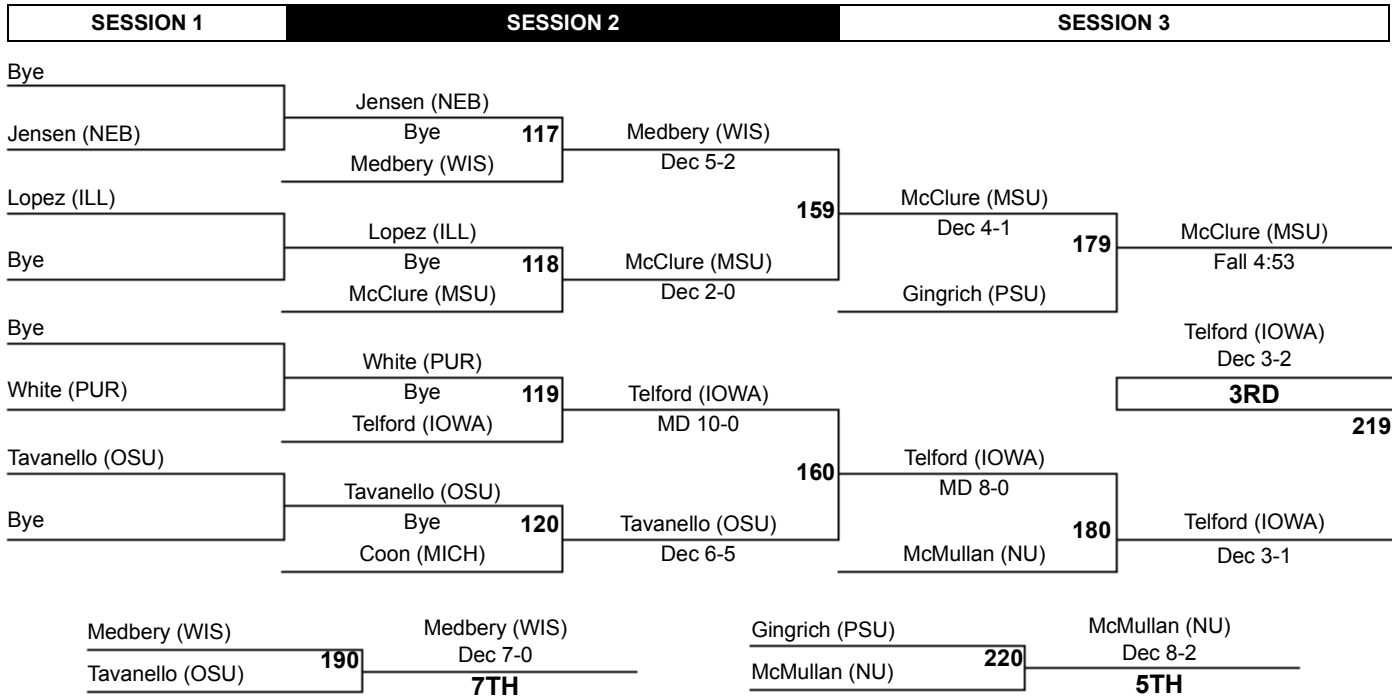

2014 Big Ten Wrestling Championships

149

SESSION 1		SESSION 2		SESSION 3	
(1) Jake Suefloh (NEB) Jr (29-4)	Suefloh (NEB)	Bye	Bye	Suefloh (NEB)	
Bye	Bye	53	MD 17-5	133	
Nick Trimble (MSU) So (21-13)	Trimble (MSU)	13	Dec 2-1		
(8) Brandon Nelsen (PUR) Jr (14-14)	Dec 2-1				
(5) Eric Grajales (MICH) Sr (20-10)	Grajales (MICH)	Bye	Grajales (MICH)	Suefloh (NEB)	
Bye	Bye	54	Dec 4-1	Dec 8-6	
Eric Roach (IND) So (17-15)	Grothus (IOWA)	14	Fall 3:53	Tsirtsis (NU)	
(4) Brody Grothus (IOWA) So (23-10)	Fall 3:53			Dec 6-2	
(3) Jason Tsirtsis (NU) Fr (27-3)	Tsirtsis (NU)	Bye	Tsirtsis (NU)	CHAMPION	
Bye	Bye	55	Dec 3-2	200	
Caleb Ervin (ILL) So (6-8)	Paddock (OSU)	15	Dec 9-5		
(6) Ian Paddock (OSU) Sr (25-14)	Dec 9-5			134	
(7) James English (PSU) Sr (11-5)	English (PSU)	Bye	Dardanes (MINN)	Tsirtsis (NU)	
Bye	Bye	56	Dec 3-2	Dec 4-2	
Rylan Lubeck (WIS) Fr (12-12)	Dardanes (MINN)	16	Dec 4-1		
(2) Nick Dardanes (MINN) Jr (32-3)	Dec 4-1				

SESSION 1		SESSION 2		SESSION 3	
Bye	Nelsen (PUR)	Bye	English (PSU)	English (PSU)	
Nelsen (PUR)	Bye	93	Dec 3-2	135	
Bye	English (PSU)			167	
Roach (IND)	Roach (IND)	Bye	Paddock (OSU)	Grajales (MICH)	
Bye	Paddock (OSU)	94	Dec 6-1		
Ervin (ILL)	Ervin (ILL)	Bye	Ervin (ILL)	Dardanes (MINN)	
Bye	Grothus (IOWA)	95	Dec 3-1	Dec 12-5	
Lubeck (WIS)	Lubeck (WIS)	Bye	Lubeck (WIS)	3RD	
Bye	Trimble (MSU)	96	Dec 2-1	201	
				136	
				168	
Paddock (OSU)	Paddock (OSU)	184	MD 15-3	English (PSU)	
Ervin (ILL)	MD 15-3			Dec 3-2	
	7TH			5TH	
				202	

2014 Big Ten Wrestling Championships

157

2014 Big Ten Wrestling Championships

165

2014 Big Ten Wrestling Championships

174

2014 Big Ten Wrestling Championships

184

2014 Big Ten Wrestling Championships

197

2014 Big Ten Wrestling Championships

285

2014 Big Ten Wrestling Championships

133 (9th)

2014 Big Ten Wrestling Championships

157 (9th)