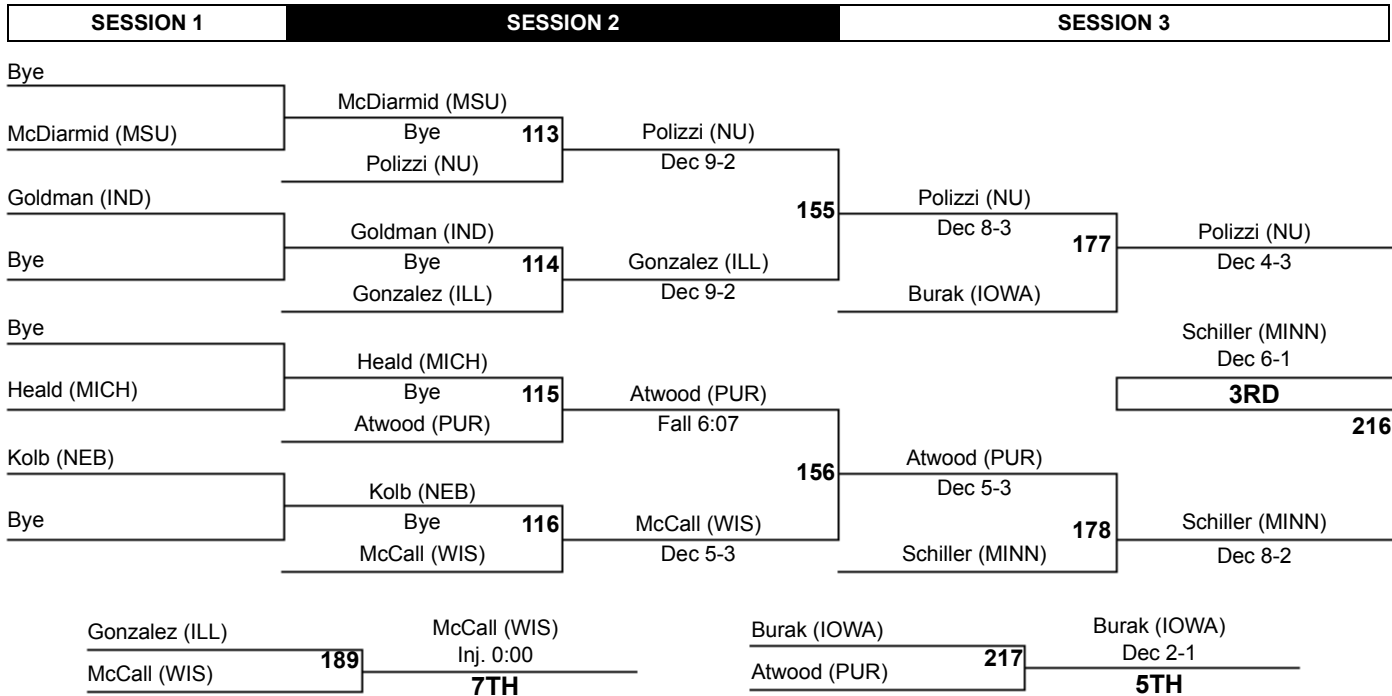

2014 Big Ten Wrestling Championships

149

SESSION 1		SESSION 2		SESSION 3	
(1) Jake Suefloh (NEB) Jr (29-4)	Suefloh (NEB)	Bye	Bye	Suefloh (NEB)	
Bye	Bye	53	MD 17-5	133	
Nick Trimble (MSU) So (21-13)	Trimble (MSU)	13	Dec 2-1		
(8) Brandon Nelsen (PUR) Jr (14-14)	Dec 2-1				
(5) Eric Grajales (MICH) Sr (20-10)	Grajales (MICH)	Bye	Grajales (MICH)	Suefloh (NEB)	
Bye	Bye	54	Dec 4-1	Dec 8-6	
Eric Roach (IND) So (17-15)	Grothus (IOWA)	14	Fall 3:53	Tsirtsis (NU)	
(4) Brody Grothus (IOWA) So (23-10)	Fall 3:53			Dec 6-2	
(3) Jason Tsirtsis (NU) Fr (27-3)	Tsirtsis (NU)	Bye	Tsirtsis (NU)	CHAMPION	
Bye	Bye	55	Dec 3-2	200	
Caleb Ervin (ILL) So (6-8)	Paddock (OSU)	15	Dec 9-5		
(6) Ian Paddock (OSU) Sr (25-14)	Dec 9-5			134	
(7) James English (PSU) Sr (11-5)	English (PSU)	Bye	Dardanes (MINN)	Tsirtsis (NU)	
Bye	Bye	56	Dec 3-2	Dec 4-2	
Rylan Lubeck (WIS) Fr (12-12)	Dardanes (MINN)	16	Dec 4-1		
(2) Nick Dardanes (MINN) Jr (32-3)	Dec 4-1				

SESSION 1		SESSION 2		SESSION 3	
Bye	Nelsen (PUR)	Bye	English (PSU)	English (PSU)	
Nelsen (PUR)	Bye	93	Dec 3-2	135	
Bye	English (PSU)			167	
Roach (IND)	Roach (IND)	Bye	Paddock (OSU)	Grajales (MICH)	
Bye	Paddock (OSU)	94	Dec 6-1		
Ervin (ILL)	Ervin (ILL)	Bye	Ervin (ILL)	Dardanes (MINN)	
Bye	Grothus (IOWA)	95	Dec 3-1	Dec 12-5	
Lubeck (WIS)	Lubeck (WIS)	Bye	Lubeck (WIS)	3RD	
Bye	Trimble (MSU)	96	Dec 2-1	201	
				136	
				168	
Paddock (OSU)	Paddock (OSU)	184	MD 15-3	English (PSU)	
Ervin (ILL)	MD 15-3			Dec 3-2	
	7TH			5TH	
				202	

2014 Big Ten Wrestling Championships

157

2014 Big Ten Wrestling Championships

165

2014 Big Ten Wrestling Championships

174

2014 Big Ten Wrestling Championships

184

2014 Big Ten Wrestling Championships

197

2014 Big Ten Wrestling Championships

285

2014 Big Ten Wrestling Championships

133 (9th)

2014 Big Ten Wrestling Championships

157 (9th)