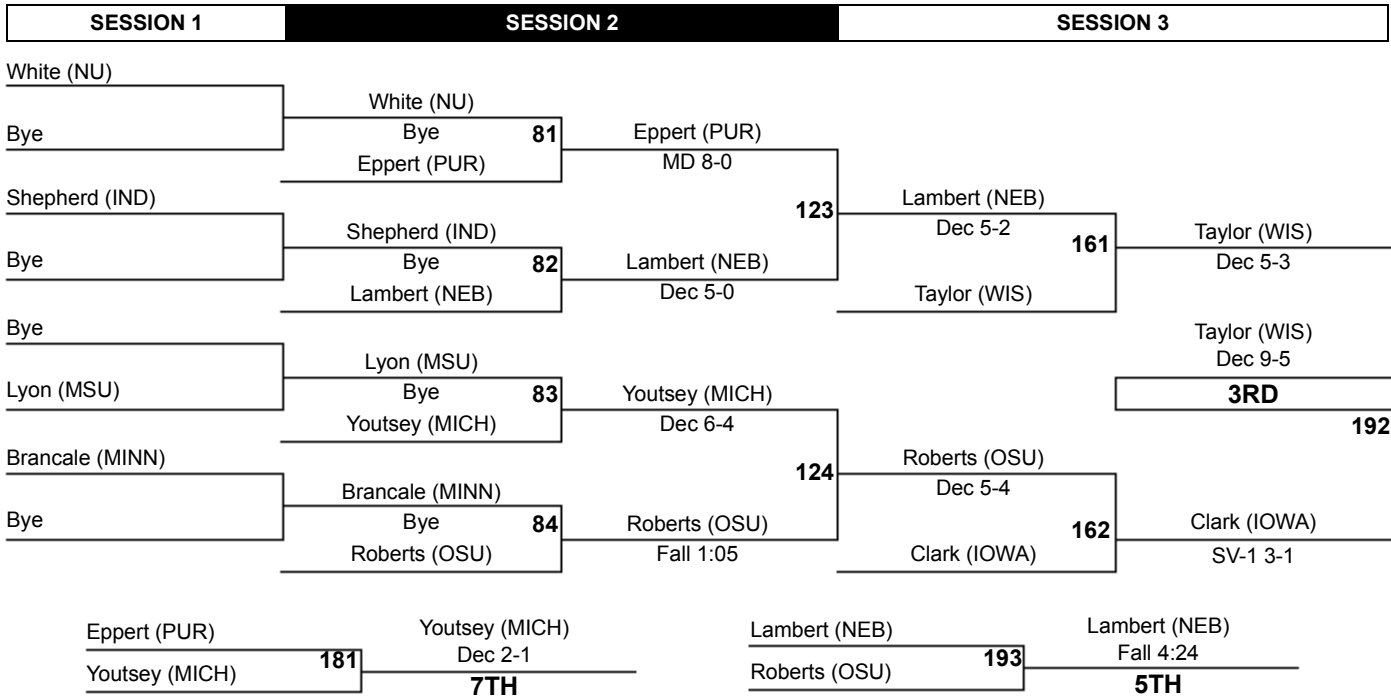

Team Scores

	Team Name	Points	1st	2nd	3rd	4th	5th	6th	7th	8th	Total
1.	Penn State	140.5	2	3	1	0	1	1	1	1	10
2.	Iowa	134.0	1	4	0	2	2	0	0	0	9
3.	Minnesota	114.5	0	1	4	3	0	1	0	0	9
4.	Ohio State	86.5	3	0	0	1	1	2	2	1	10
5.	Nebraska	79.0	3	3	0	0	1	1	0	0	8
6.	Illinois	78.5	1	0	0	1	3	2	1	2	10
7.	Wisconsin	73.0	0	1	2	1	0	2	3	0	9
8.	Michigan	71.5	2	0	1	4	0	0	2	1	10
9.	Northwestern	57.0	1	0	0	3	0	1	0	1	6
10.	Indiana	37.0	0	1	0	2	1	0	0	2	6
11.	Purdue	34.5	0	2	1	1	0	1	0	2	7
12.	Michigan State	21.5	1	1	0	3	0	0	1	0	6

2014 Big Ten Wrestling Championships

125

7TH

5TH

2014 Big Ten Wrestling Championships

133

2014 Big Ten Wrestling Championships

141

2014 Big Ten Wrestling Championships

149

SESSION 1		SESSION 2		SESSION 3	
(1) Jake Suefloh (NEB) Jr (29-4)	Suefloh (NEB)	Bye	Bye	Suefloh (NEB)	
Bye	Bye	53	MD 17-5	133	
Nick Trimble (MSU) So (21-13)	Trimble (MSU)	13	Dec 2-1		
(8) Brandon Nelsen (PUR) Jr (14-14)	Dec 2-1				
(5) Eric Grajales (MICH) Sr (20-10)	Grajales (MICH)	Bye	Grajales (MICH)	Suefloh (NEB)	
Bye	Bye	54	Dec 4-1	Dec 8-6	
Eric Roach (IND) So (17-15)	Grothus (IOWA)	14	Fall 3:53	Tsirtsis (NU)	
(4) Brody Grothus (IOWA) So (23-10)	Fall 3:53			Dec 6-2	
(3) Jason Tsirtsis (NU) Fr (27-3)	Tsirtsis (NU)	Bye	Tsirtsis (NU)	CHAMPION	
Bye	Bye	55	Dec 3-2	200	
Caleb Ervin (ILL) So (6-8)	Paddock (OSU)	15	Dec 9-5		
(6) Ian Paddock (OSU) Sr (25-14)	Dec 9-5			134	
(7) James English (PSU) Sr (11-5)	English (PSU)	Bye	Dardanes (MINN)	Tsirtsis (NU)	
Bye	Bye	56	Dec 3-2	Dec 4-2	
Rylan Lubeck (WIS) Fr (12-12)	Dardanes (MINN)	16	Dec 4-1		
(2) Nick Dardanes (MINN) Jr (32-3)	Dec 4-1				