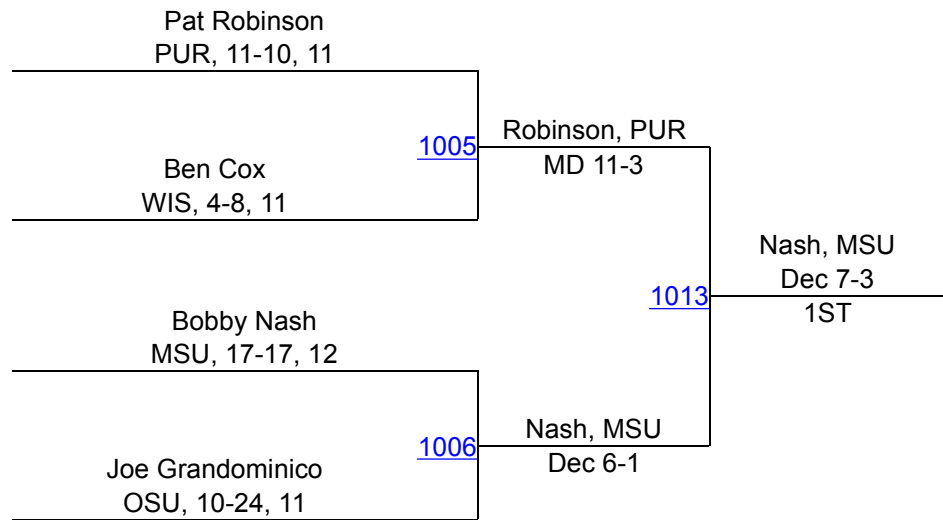

2014 Big Ten Wrestling Championships

149

SESSION 1		SESSION 2		SESSION 3	
(1) Jake Suefloh (NEB) Jr (29-4)	Suefloh (NEB)	Bye	Bye	Suefloh (NEB)	
Bye	Bye	53	MD 17-5	133	
Nick Trimble (MSU) So (21-13)	Trimble (MSU)	13	Dec 2-1		
(8) Brandon Nelsen (PUR) Jr (14-14)	Dec 2-1				
(5) Eric Grajales (MICH) Sr (20-10)	Grajales (MICH)	Bye	Grajales (MICH)	Suefloh (NEB)	
Bye	Bye	54	Dec 4-1	Dec 8-6	
Eric Roach (IND) So (17-15)	Grothus (IOWA)	14	Fall 3:53	Tsirtsis (NU)	
(4) Brody Grothus (IOWA) So (23-10)	Fall 3:53			Dec 6-2	
(3) Jason Tsirtsis (NU) Fr (27-3)	Tsirtsis (NU)	Bye	Tsirtsis (NU)	CHAMPION	
Bye	Bye	55	Dec 3-2	200	
Caleb Ervin (ILL) So (6-8)	Paddock (OSU)	15	Dec 9-5		
(6) Ian Paddock (OSU) Sr (25-14)	Dec 9-5			134	
(7) James English (PSU) Sr (11-5)	English (PSU)	Bye	Dardanes (MINN)	Tsirtsis (NU)	
Bye	Bye	56	Dec 3-2	Dec 4-2	
Rylan Lubeck (WIS) Fr (12-12)	Dardanes (MINN)	16	Dec 4-1		
(2) Nick Dardanes (MINN) Jr (32-3)	Dec 4-1				

2014 Big Ten Wrestling Championships

157

2014 Big Ten Wrestling Championships

165

2014 Big Ten Wrestling Championships

174

2014 Big Ten Wrestling Championships

184

2014 Big Ten Wrestling Championships

197

2014 Big Ten Wrestling Championships

285

2014 Big Ten Wrestling Championships

133 (9th)

2014 Big Ten Wrestling Championships

157 (9th)

2014 Big Ten Wrestling Championships

165 (9th)

2014 Big Ten Wrestling Championships

197 (9th)

2014 Big Ten Wrestling Championships

HWT (9th)