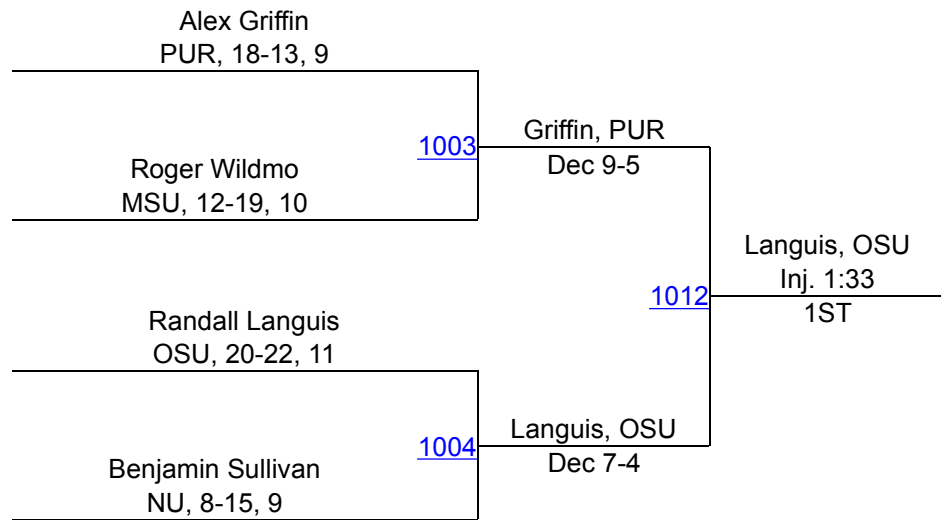

2014 Big Ten Wrestling Championships

149

SESSION 1		SESSION 2		SESSION 3	
(1) Jake Suefloh (NEB) Jr (29-4)	Suefloh (NEB)	Bye	Bye	Suefloh (NEB)	
Bye	Bye	53	MD 17-5	133	
Nick Trimble (MSU) So (21-13)	Trimble (MSU)	13	Dec 2-1		
(8) Brandon Nelsen (PUR) Jr (14-14)	Dec 2-1				
(5) Eric Grajales (MICH) Sr (20-10)	Grajales (MICH)	Bye	Grajales (MICH)	Suefloh (NEB)	
Bye	Bye	54	Dec 4-1	Dec 8-6	
Eric Roach (IND) So (17-15)	Grothus (IOWA)	14	Fall 3:53	Tsirtsis (NU)	
(4) Brody Grothus (IOWA) So (23-10)	Fall 3:53			Dec 6-2	
(3) Jason Tsirtsis (NU) Fr (27-3)	Tsirtsis (NU)	Bye	Tsirtsis (NU)	CHAMPION	
Bye	Bye	55	Dec 3-2	200	
Caleb Ervin (ILL) So (6-8)	Paddock (OSU)	15	Dec 9-5		
(6) Ian Paddock (OSU) Sr (25-14)	Dec 9-5			134	
(7) James English (PSU) Sr (11-5)	English (PSU)	Bye	Dardanes (MINN)	Tsirtsis (NU)	
Bye	Bye	56	Dec 3-2	Dec 4-2	
Rylan Lubeck (WIS) Fr (12-12)	Dardanes (MINN)	16	Dec 4-1		
(2) Nick Dardanes (MINN) Jr (32-3)	Dec 4-1				

2014 Big Ten Wrestling Championships

157

2014 Big Ten Wrestling Championships

165

2014 Big Ten Wrestling Championships

174

2014 Big Ten Wrestling Championships

184

2014 Big Ten Wrestling Championships

197

2014 Big Ten Wrestling Championships

285

2014 Big Ten Wrestling Championships

133 (9th)

2014 Big Ten Wrestling Championships

157 (9th)

2014 Big Ten Wrestling Championships

165 (9th)

2014 Big Ten Wrestling Championships

197 (9th)

2014 Big Ten Wrestling Championships

HWT (9th)