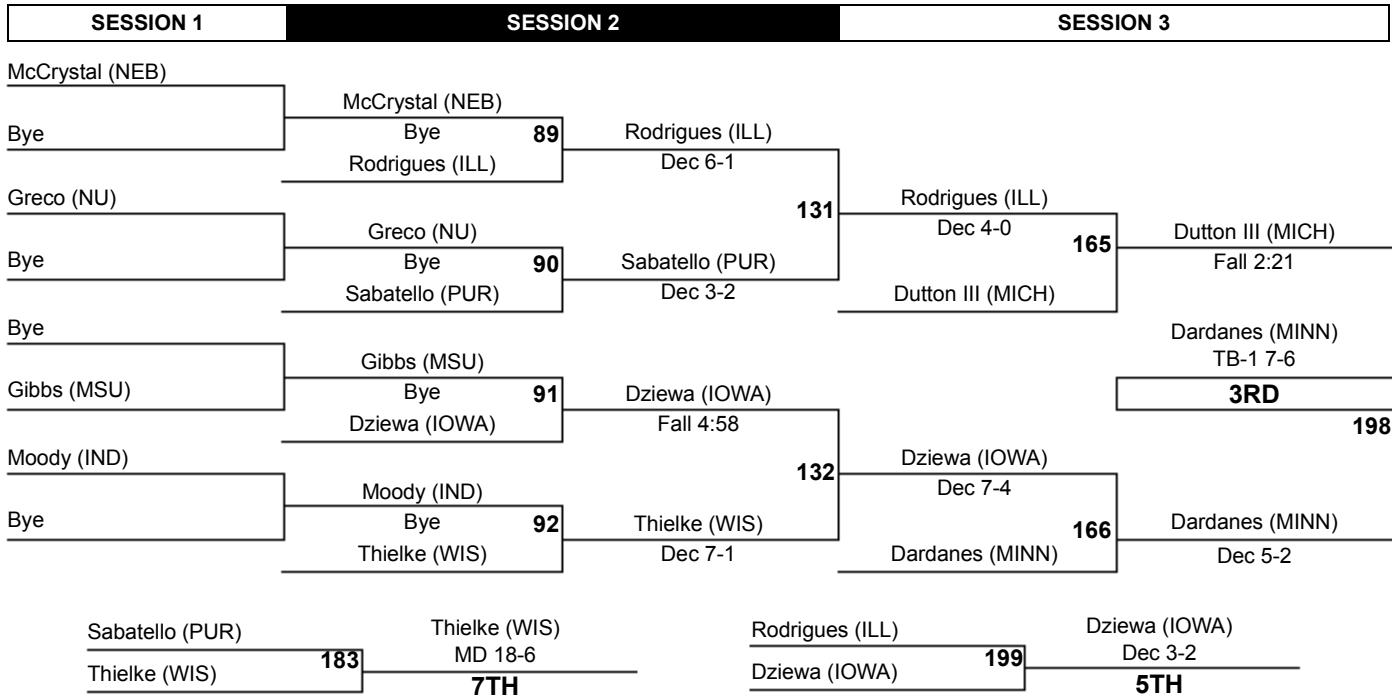

Team Scores

	Team Name	Points	1st	2nd	3rd	4th	5th	6th	7th	8th	Total
1.	Penn State	140.5	2	3	1	0	1	1	1	1	10
2.	Iowa	134.0	1	4	0	2	2	0	0	0	9
3.	Minnesota	114.5	0	1	4	3	0	1	0	0	9
4.	Ohio State	86.5	3	0	0	1	1	2	2	1	10
5.	Nebraska	79.0	3	3	0	0	1	1	0	0	8
6.	Illinois	78.5	1	0	0	1	3	2	1	2	10
7.	Wisconsin	73.0	0	1	2	1	0	2	3	0	9
8.	Michigan	71.5	2	0	1	4	0	0	2	1	10
9.	Northwestern	57.0	1	0	0	3	0	1	0	1	6
10.	Indiana	37.0	0	1	0	2	1	0	0	2	6
11.	Purdue	34.5	0	2	1	1	0	1	0	2	7
12.	Michigan State	21.5	1	1	0	3	0	0	1	0	6

2014 Big Ten Wrestling Championships

125

7TH

5TH

2014 Big Ten Wrestling Championships

133

2014 Big Ten Wrestling Championships

141

2014 Big Ten Wrestling Championships

149

SESSION 1		SESSION 2		SESSION 3	
(1) Jake Suefloh (NEB) Jr (29-4)	Suefloh (NEB)	Bye	Bye	Suefloh (NEB)	
Bye	Bye	53	MD 17-5	133	
Nick Trimble (MSU) So (21-13)	Trimble (MSU)	13	Dec 2-1		
(8) Brandon Nelsen (PUR) Jr (14-14)	Dec 2-1				
(5) Eric Grajales (MICH) Sr (20-10)	Grajales (MICH)	Bye	Grajales (MICH)	Suefloh (NEB)	
Bye	Bye	54	Dec 4-1	Dec 8-6	
Eric Roach (IND) So (17-15)	Grothus (IOWA)	14	Fall 3:53	Tsirtsis (NU)	
(4) Brody Grothus (IOWA) So (23-10)	Fall 3:53			Dec 6-2	
(3) Jason Tsirtsis (NU) Fr (27-3)	Tsirtsis (NU)	Bye	Tsirtsis (NU)	CHAMPION	
Bye	Bye	55	Dec 3-2	200	
Caleb Ervin (ILL) So (6-8)	Paddock (OSU)	15	Dec 9-5		
(6) Ian Paddock (OSU) Sr (25-14)	Dec 9-5			134	
(7) James English (PSU) Sr (11-5)	English (PSU)	Bye	Dardanes (MINN)	Tsirtsis (NU)	
Bye	Bye	56	Dec 3-2	Dec 4-2	
Rylan Lubeck (WIS) Fr (12-12)	Dardanes (MINN)	16	Dec 4-1		
(2) Nick Dardanes (MINN) Jr (32-3)	Dec 4-1				