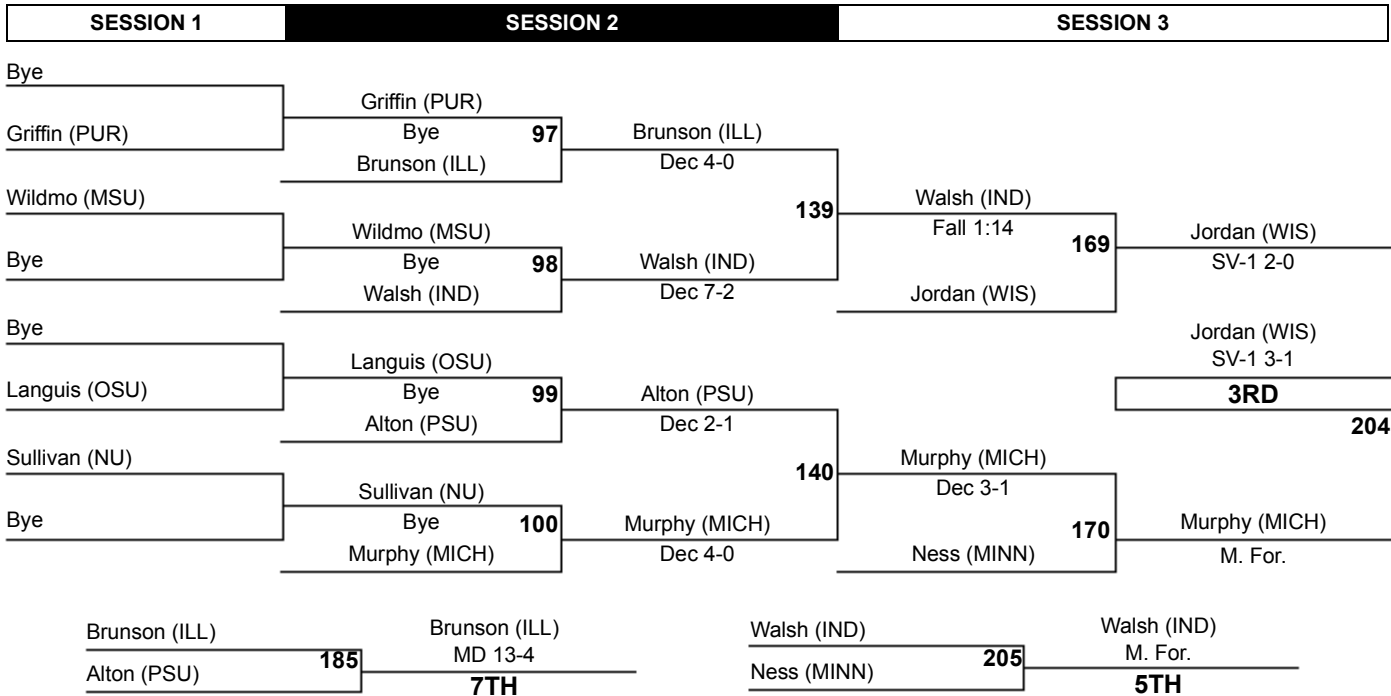

2014 Big Ten Wrestling Championships

157