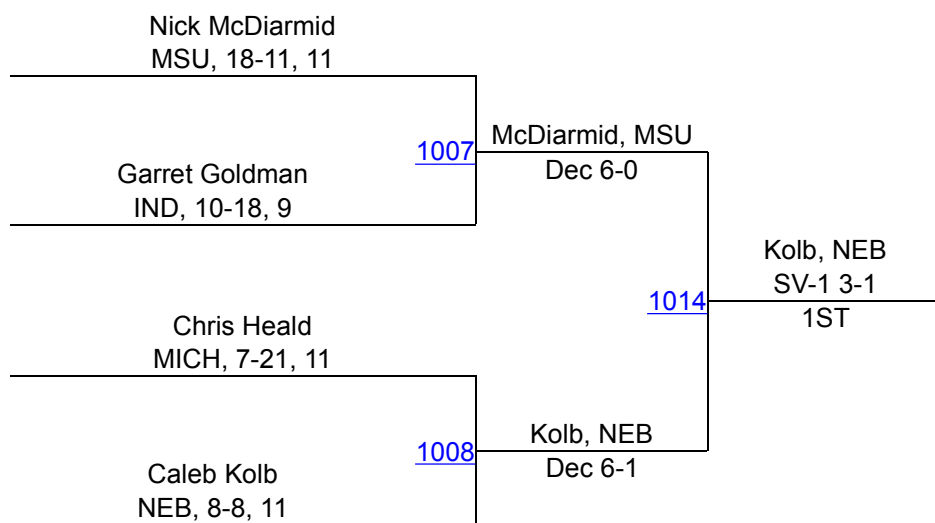

2014 Big Ten Wrestling Championships

149

SESSION 1		SESSION 2		SESSION 3	
(1) Jake Suefloh (NEB) Jr (29-4)	Suefloh (NEB)	Bye	Bye	Suefloh (NEB)	
Bye	Bye	53	MD 17-5	133	
Nick Trimble (MSU) So (21-13)	Trimble (MSU)	13	Dec 2-1		
(8) Brandon Nelsen (PUR) Jr (14-14)	Dec 2-1				
(5) Eric Grajales (MICH) Sr (20-10)	Grajales (MICH)	Bye	Grajales (MICH)	Suefloh (NEB)	
Bye	Bye	54	Dec 4-1	Dec 8-6	
Eric Roach (IND) So (17-15)	Grothus (IOWA)	14	Fall 3:53	Tsirtsis (NU)	
(4) Brody Grothus (IOWA) So (23-10)	Fall 3:53			Dec 6-2	
(3) Jason Tsirtsis (NU) Fr (27-3)	Tsirtsis (NU)	Bye	Tsirtsis (NU)	CHAMPION	
Bye	Bye	55	Dec 3-2	200	
Caleb Ervin (ILL) So (6-8)	Paddock (OSU)	15	Dec 9-5		
(6) Ian Paddock (OSU) Sr (25-14)	Dec 9-5			134	
(7) James English (PSU) Sr (11-5)	English (PSU)	Bye	Dardanes (MINN)	Tsirtsis (NU)	
Bye	Bye	56	Dec 3-2	Dec 4-2	
Rylan Lubeck (WIS) Fr (12-12)	Dardanes (MINN)	16	Dec 4-1		
(2) Nick Dardanes (MINN) Jr (32-3)	Dec 4-1				

2014 Big Ten Wrestling Championships

157

2014 Big Ten Wrestling Championships

165

2014 Big Ten Wrestling Championships

174

2014 Big Ten Wrestling Championships

184

2014 Big Ten Wrestling Championships

197

2014 Big Ten Wrestling Championships

285

2014 Big Ten Wrestling Championships

133 (9th)

2014 Big Ten Wrestling Championships

157 (9th)

2014 Big Ten Wrestling Championships

165 (9th)

2014 Big Ten Wrestling Championships

197 (9th)

2014 Big Ten Wrestling Championships

HWT (9th)