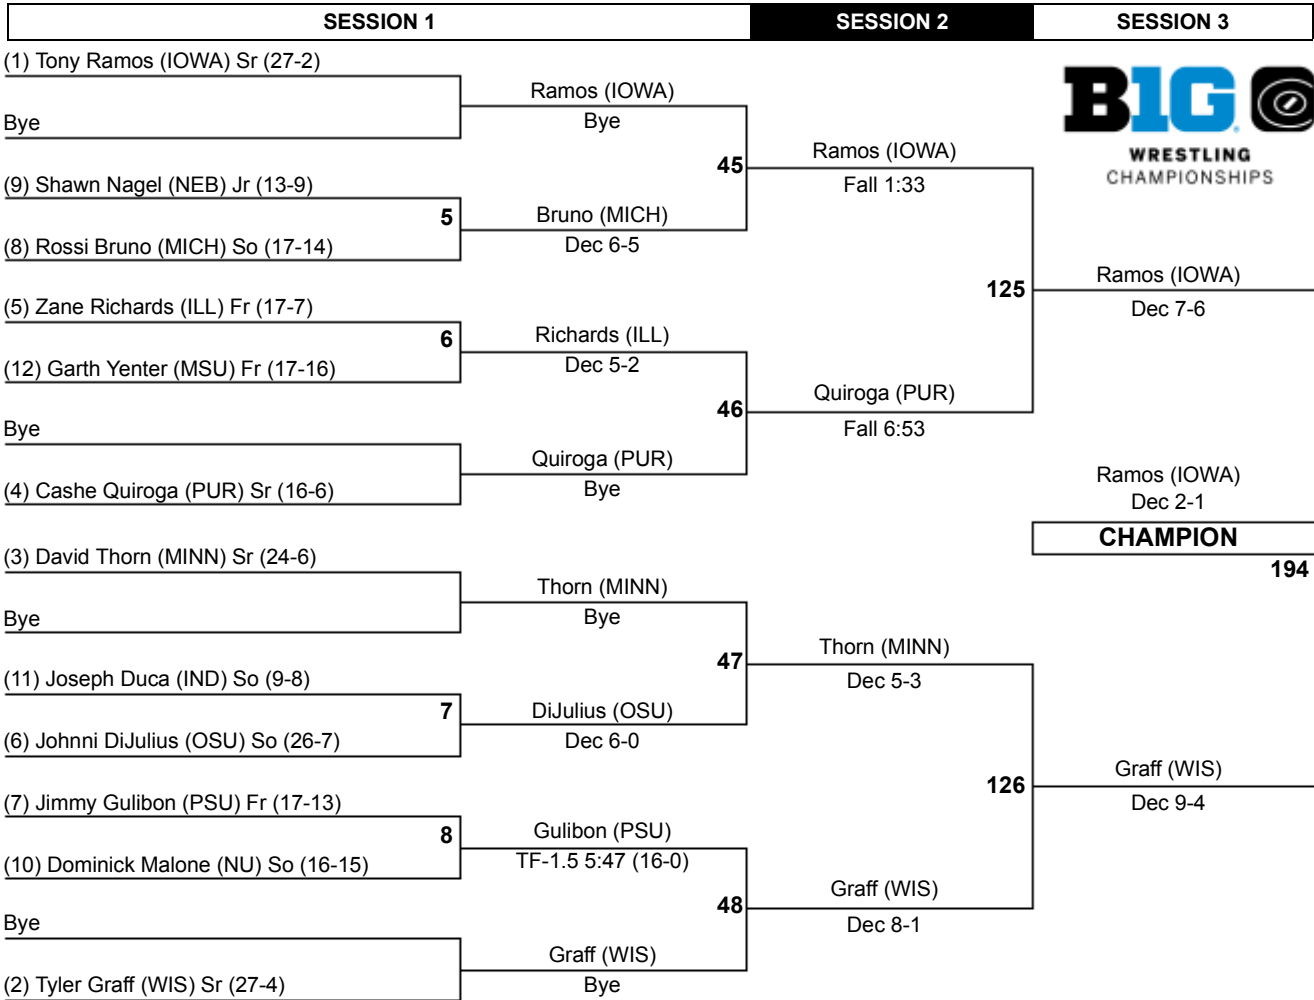

Team Scores

	Team Name	Points	1st	2nd	3rd	4th	5th	6th	7th	8th	Total
1.	Penn State	140.5	2	3	1	0	1	1	1	1	10
2.	Iowa	134.0	1	4	0	2	2	0	0	0	9
3.	Minnesota	114.5	0	1	4	3	0	1	0	0	9
4.	Ohio State	86.5	3	0	0	1	1	2	2	1	10
5.	Nebraska	79.0	3	3	0	0	1	1	0	0	8
6.	Illinois	78.5	1	0	0	1	3	2	1	2	10
7.	Wisconsin	73.0	0	1	2	1	0	2	3	0	9
8.	Michigan	71.5	2	0	1	4	0	0	2	1	10
9.	Northwestern	57.0	1	0	0	3	0	1	0	1	6
10.	Indiana	37.0	0	1	0	2	1	0	0	2	6
11.	Purdue	34.5	0	2	1	1	0	1	0	2	7
12.	Michigan State	21.5	1	1	0	3	0	0	1	0	6

2014 Big Ten Wrestling Championships

125

7TH

5TH

2014 Big Ten Wrestling Championships

133

2014 Big Ten Wrestling Championships

141

2014 Big Ten Wrestling Championships

149

SESSION 1		SESSION 2		SESSION 3	
(1) Jake Suefloh (NEB) Jr (29-4)	Suefloh (NEB)	Bye	Bye	Suefloh (NEB)	
Bye	Bye	53	MD 17-5	133	
Nick Trimble (MSU) So (21-13)	Trimble (MSU)	13	Dec 2-1		
(8) Brandon Nelsen (PUR) Jr (14-14)	Dec 2-1				
(5) Eric Grajales (MICH) Sr (20-10)	Grajales (MICH)	Bye	Grajales (MICH)	Suefloh (NEB)	
Bye	Bye	54	Dec 4-1	Dec 8-6	
Eric Roach (IND) So (17-15)	Grothus (IOWA)	14	Fall 3:53	Tsirtsis (NU)	
(4) Brody Grothus (IOWA) So (23-10)	Fall 3:53			Dec 6-2	
(3) Jason Tsirtsis (NU) Fr (27-3)	Tsirtsis (NU)	Bye	Tsirtsis (NU)	CHAMPION	
Bye	Bye	55	Dec 3-2	200	
Caleb Ervin (ILL) So (6-8)	Paddock (OSU)	15	Dec 9-5		
(6) Ian Paddock (OSU) Sr (25-14)	Dec 9-5			134	
(7) James English (PSU) Sr (11-5)	English (PSU)	Bye	Dardanes (MINN)	Tsirtsis (NU)	
Bye	Bye	56	Dec 3-2	Dec 4-2	
Rylan Lubeck (WIS) Fr (12-12)	Dardanes (MINN)	16	Dec 4-1		
(2) Nick Dardanes (MINN) Jr (32-3)	Dec 4-1				