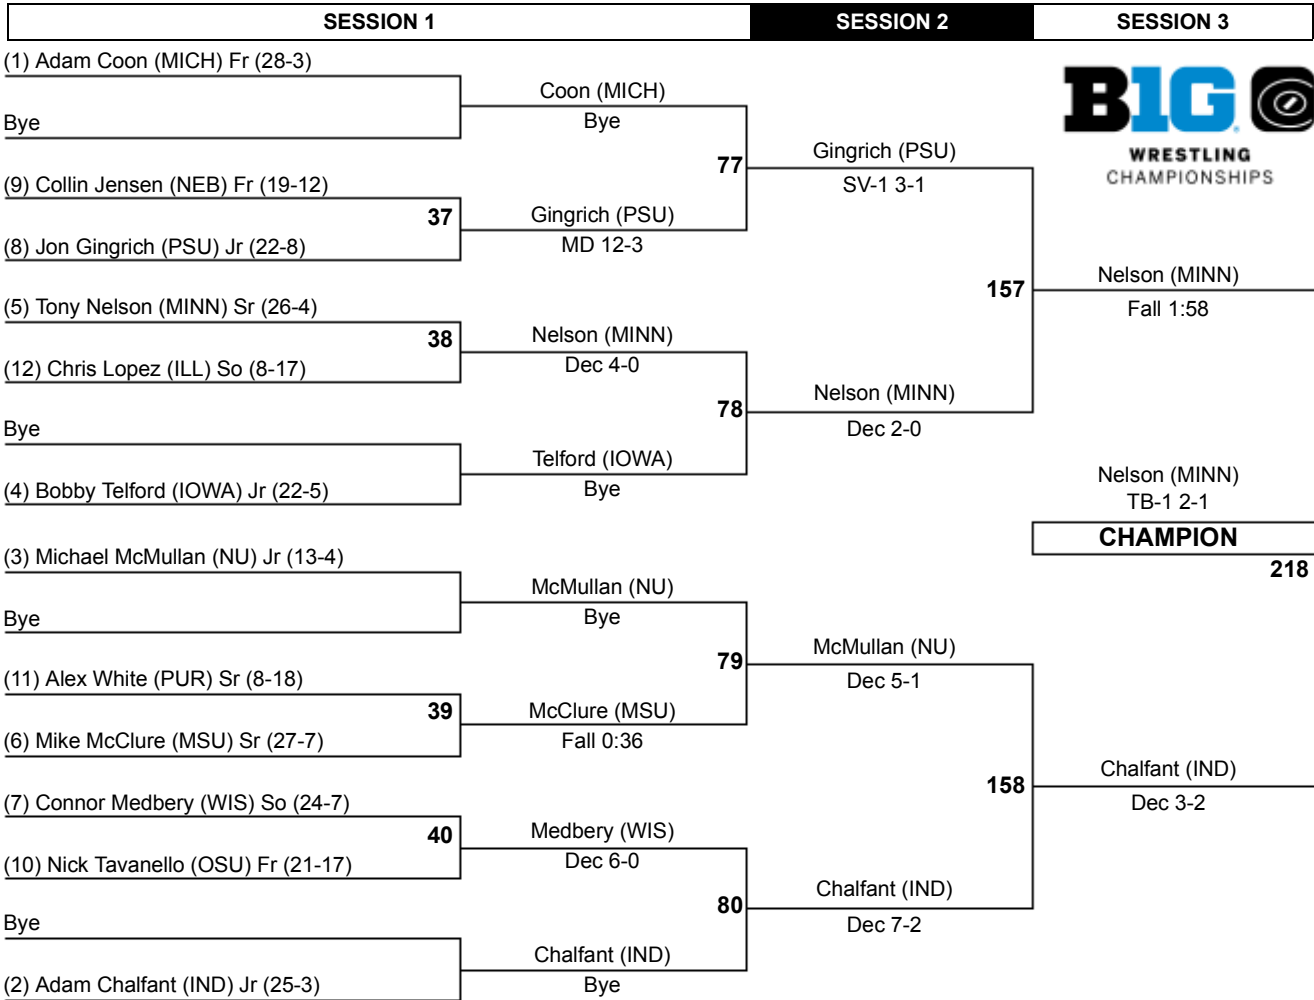

2014 Big Ten Wrestling Championships

285