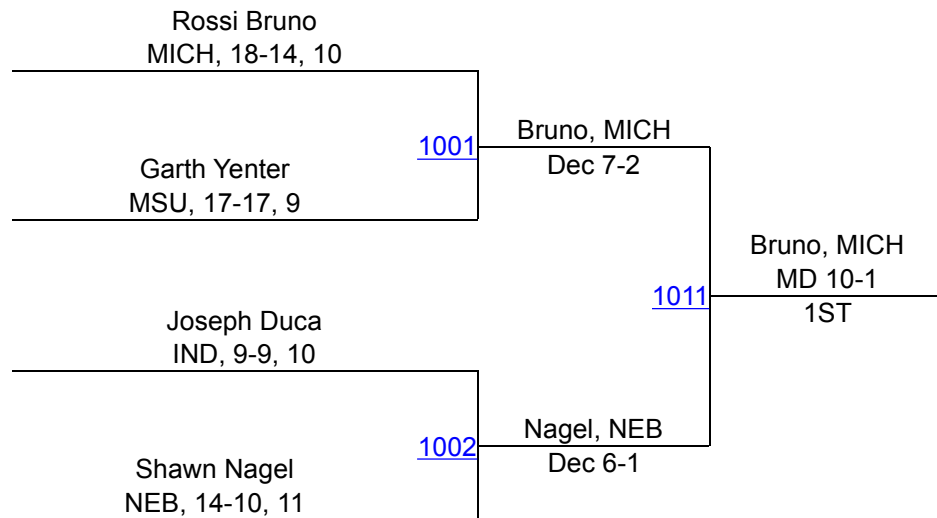

2014 Big Ten Wrestling Championships

149

SESSION 1		SESSION 2		SESSION 3	
(1) Jake Suefloh (NEB) Jr (29-4)	Suefloh (NEB)	Bye	Bye	Suefloh (NEB)	
Bye	Bye	53	MD 17-5	133	
Nick Trimble (MSU) So (21-13)	Trimble (MSU)	13	Dec 2-1		
(8) Brandon Nelsen (PUR) Jr (14-14)	Dec 2-1				
(5) Eric Grajales (MICH) Sr (20-10)	Grajales (MICH)	Bye	Grajales (MICH)	Suefloh (NEB)	
Bye	Bye	54	Dec 4-1	Dec 8-6	
Eric Roach (IND) So (17-15)	Grothus (IOWA)	14	Fall 3:53	Tsirtsis (NU)	
(4) Brody Grothus (IOWA) So (23-10)	Fall 3:53			Dec 6-2	
(3) Jason Tsirtsis (NU) Fr (27-3)	Tsirtsis (NU)	Bye	Tsirtsis (NU)	CHAMPION	
Bye	Bye	55	Dec 3-2	200	
Caleb Ervin (ILL) So (6-8)	Paddock (OSU)	15	Dec 9-5		
(6) Ian Paddock (OSU) Sr (25-14)	Dec 9-5			134	
(7) James English (PSU) Sr (11-5)	English (PSU)	Bye	Dardanes (MINN)	Tsirtsis (NU)	
Bye	Bye	56	Dec 3-2	Dec 4-2	
Rylan Lubeck (WIS) Fr (12-12)	Dardanes (MINN)	16	Dec 4-1		
(2) Nick Dardanes (MINN) Jr (32-3)	Dec 4-1				

2014 Big Ten Wrestling Championships

157

2014 Big Ten Wrestling Championships

165

2014 Big Ten Wrestling Championships

174

2014 Big Ten Wrestling Championships

184

2014 Big Ten Wrestling Championships

197

2014 Big Ten Wrestling Championships

285

2014 Big Ten Wrestling Championships

133 (9th)

2014 Big Ten Wrestling Championships

157 (9th)

2014 Big Ten Wrestling Championships

165 (9th)

2014 Big Ten Wrestling Championships

197 (9th)

2014 Big Ten Wrestling Championships

HWT (9th)