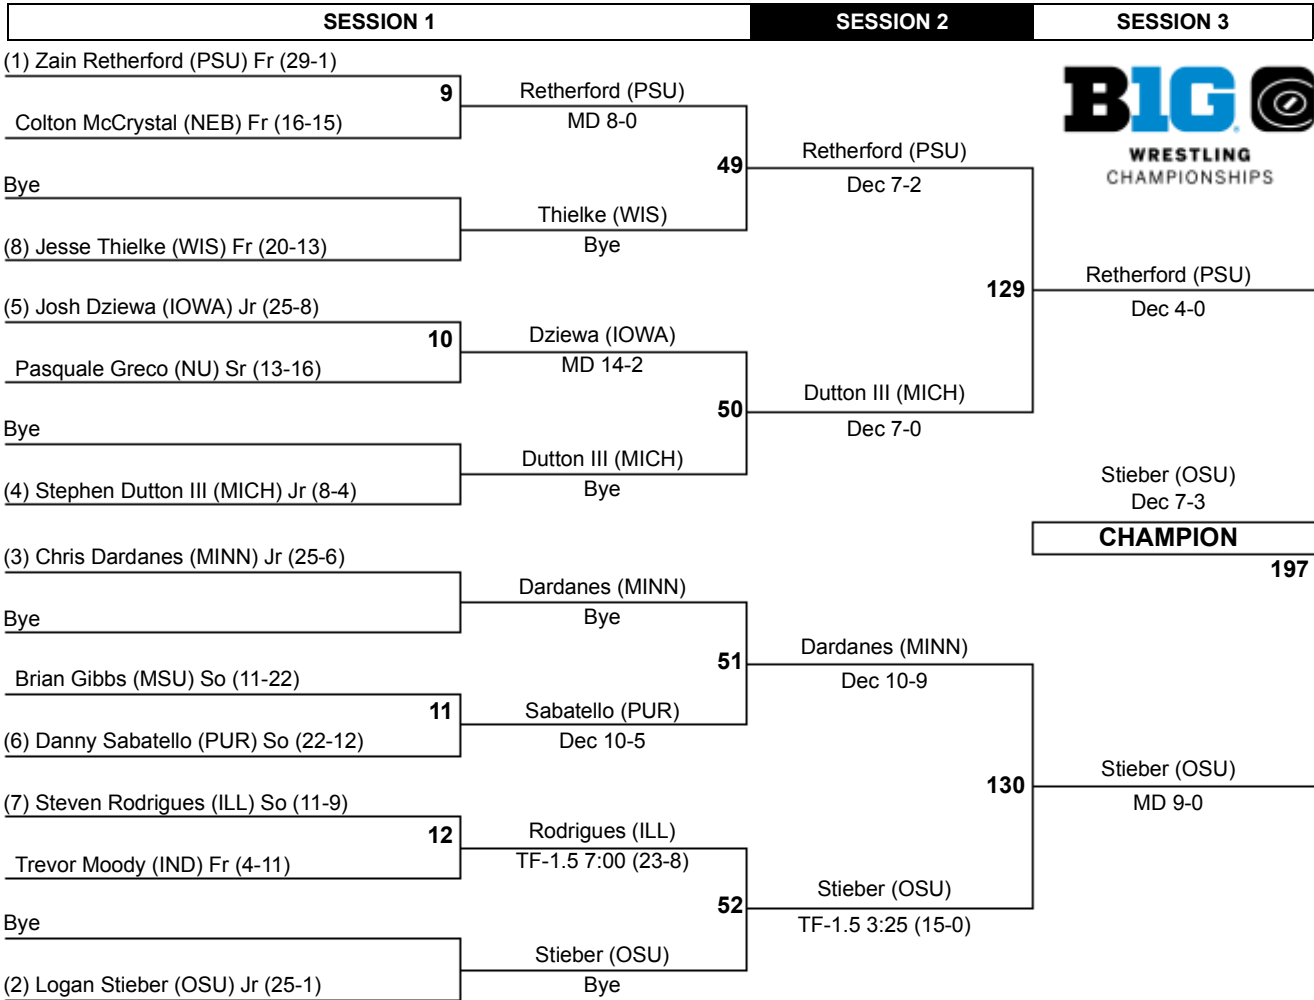

Team Scores

	Team Name	Points	1st	2nd	3rd	4th	5th	6th	7th	8th	Total
1.	Penn State	140.5	2	3	1	0	1	1	1	1	10
2.	Iowa	134.0	1	4	0	2	2	0	0	0	9
3.	Minnesota	114.5	0	1	4	3	0	1	0	0	9
4.	Ohio State	86.5	3	0	0	1	1	2	2	1	10
5.	Nebraska	79.0	3	3	0	0	1	1	0	0	8
6.	Illinois	78.5	1	0	0	1	3	2	1	2	10
7.	Wisconsin	73.0	0	1	2	1	0	2	3	0	9
8.	Michigan	71.5	2	0	1	4	0	0	2	1	10
9.	Northwestern	57.0	1	0	0	3	0	1	0	1	6
10.	Indiana	37.0	0	1	0	2	1	0	0	2	6
11.	Purdue	34.5	0	2	1	1	0	1	0	2	7
12.	Michigan State	21.5	1	1	0	3	0	0	1	0	6

2014 Big Ten Wrestling Championships

125

7TH

5TH

2014 Big Ten Wrestling Championships

133

2014 Big Ten Wrestling Championships

141

2014 Big Ten Wrestling Championships

149

SESSION 1		SESSION 2		SESSION 3	
(1) Jake Suefloh (NEB) Jr (29-4)	Suefloh (NEB)	Bye	Bye	Suefloh (NEB)	
Bye	Bye	53	MD 17-5	133	
Nick Trimble (MSU) So (21-13)	Trimble (MSU)	13	Dec 2-1		
(8) Brandon Nelsen (PUR) Jr (14-14)	Dec 2-1				
(5) Eric Grajales (MICH) Sr (20-10)	Grajales (MICH)	Bye	Grajales (MICH)	Suefloh (NEB)	
Bye	Bye	54	Dec 4-1	Dec 8-6	
Eric Roach (IND) So (17-15)	Grothus (IOWA)	14	Fall 3:53	Tsirtsis (NU)	
(4) Brody Grothus (IOWA) So (23-10)	Fall 3:53			Dec 6-2	
(3) Jason Tsirtsis (NU) Fr (27-3)	Tsirtsis (NU)	Bye	Tsirtsis (NU)	CHAMPION	
Bye	Bye	55	Dec 3-2	200	
Caleb Ervin (ILL) So (6-8)	Paddock (OSU)	15	Dec 9-5		
(6) Ian Paddock (OSU) Sr (25-14)	Dec 9-5			134	
(7) James English (PSU) Sr (11-5)	English (PSU)	Bye	Dardanes (MINN)	Tsirtsis (NU)	
Bye	Bye	56	Dec 3-2	Dec 4-2	
Rylan Lubeck (WIS) Fr (12-12)	Dardanes (MINN)	16	Dec 4-1		
(2) Nick Dardanes (MINN) Jr (32-3)	Dec 4-1				