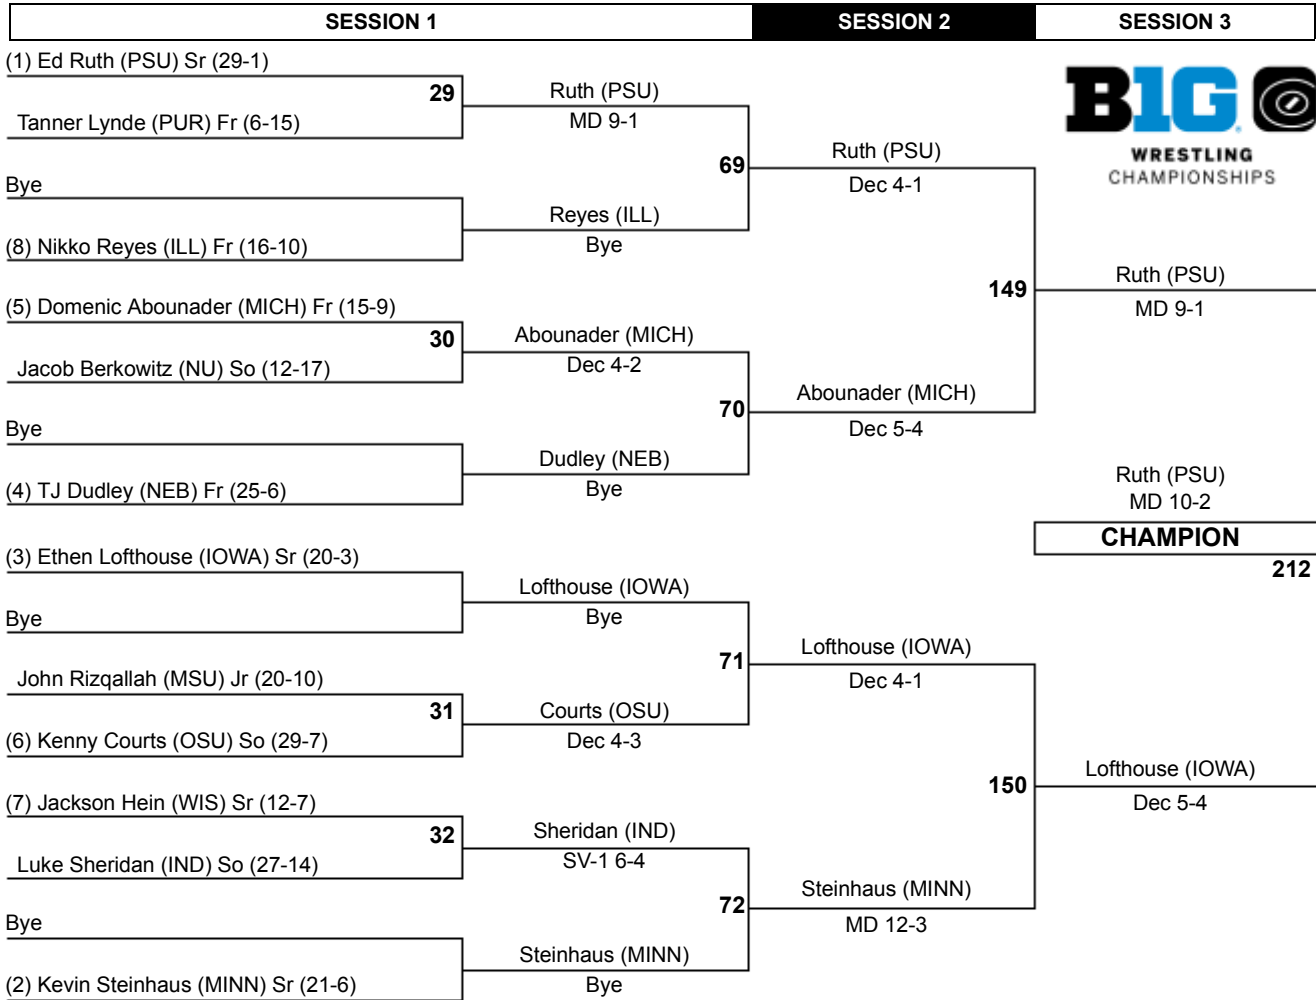

2014 Big Ten Wrestling Championships

149

SESSION 1		SESSION 2		SESSION 3	
(1) Jake Suefloh (NEB) Jr (29-4)	Suefloh (NEB)	Bye	Bye	Suefloh (NEB)	
Bye	Bye	53	MD 17-5	133	
Nick Trimble (MSU) So (21-13)	Trimble (MSU)	13	Dec 2-1		
(8) Brandon Nelsen (PUR) Jr (14-14)	Dec 2-1				
(5) Eric Grajales (MICH) Sr (20-10)	Grajales (MICH)	Bye	Grajales (MICH)	Suefloh (NEB)	
Bye	Bye	54	Dec 4-1	Dec 8-6	
Eric Roach (IND) So (17-15)	Grothus (IOWA)	14	Fall 3:53	Tsirtsis (NU)	
(4) Brody Grothus (IOWA) So (23-10)	Fall 3:53			Dec 6-2	
(3) Jason Tsirtsis (NU) Fr (27-3)	Tsirtsis (NU)	Bye	Tsirtsis (NU)	CHAMPION	
Bye	Bye	55	Dec 3-2	200	
Caleb Ervin (ILL) So (6-8)	Paddock (OSU)	15	Dec 9-5		
(6) Ian Paddock (OSU) Sr (25-14)	Dec 9-5			134	
(7) James English (PSU) Sr (11-5)	English (PSU)	Bye	Dardanes (MINN)	Tsirtsis (NU)	
Bye	Bye	56	Dec 3-2	Dec 4-2	
Rylan Lubeck (WIS) Fr (12-12)	Dardanes (MINN)	16	Dec 4-1		
(2) Nick Dardanes (MINN) Jr (32-3)	Dec 4-1				

SESSION 1		SESSION 2		SESSION 3	
Bye	Nelsen (PUR)	Bye	English (PSU)	English (PSU)	
Nelsen (PUR)	Bye	93	Dec 3-2	135	
Bye	English (PSU)			167	
Roach (IND)	Roach (IND)	Bye	Paddock (OSU)	Grajales (MICH)	
Bye	Paddock (OSU)	94	Dec 6-1		
Ervin (ILL)	Ervin (ILL)	Bye	Ervin (ILL)	Dardanes (MINN)	
Bye	Grothus (IOWA)	95	Dec 3-1	Dec 12-5	
Lubeck (WIS)	Lubeck (WIS)	Bye	Lubeck (WIS)	3RD	
Bye	Trimble (MSU)	96	Dec 2-1	201	
				136	
				168	
Paddock (OSU)	Paddock (OSU)	184	MD 15-3	English (PSU)	
Ervin (ILL)	MD 15-3			Dec 3-2	
	7TH			5TH	
				202	

2014 Big Ten Wrestling Championships

157

2014 Big Ten Wrestling Championships

165

2014 Big Ten Wrestling Championships

174

2014 Big Ten Wrestling Championships

184

2014 Big Ten Wrestling Championships

197

2014 Big Ten Wrestling Championships

285

2014 Big Ten Wrestling Championships

133 (9th)

2014 Big Ten Wrestling Championships

157 (9th)