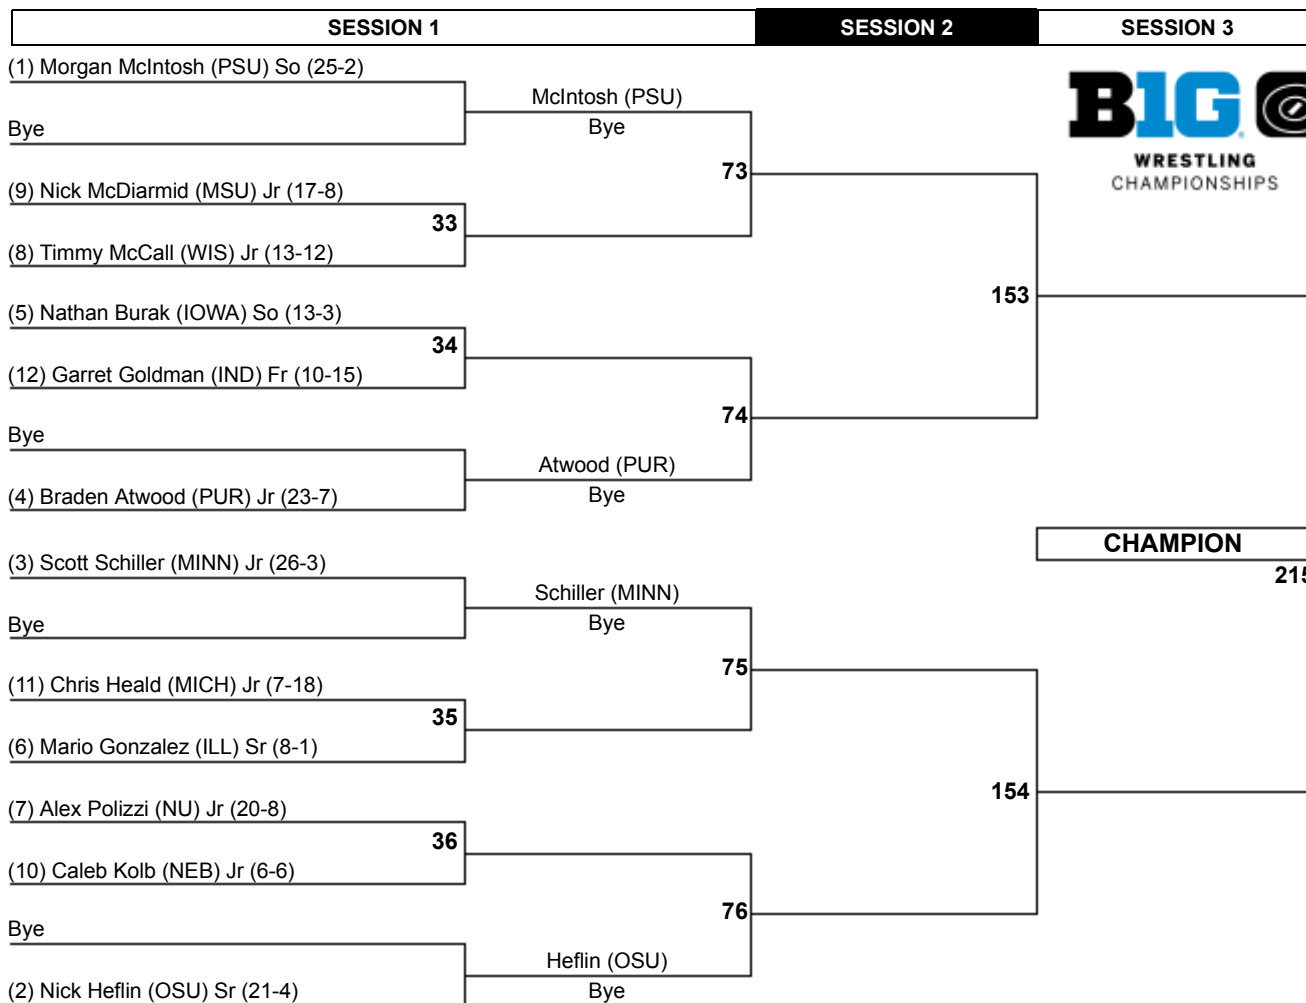

2014 Big Ten Wrestling Championships

197

Loser of 155
Loser of 156 **189**

Loser of 177
Loser of 178 **217**