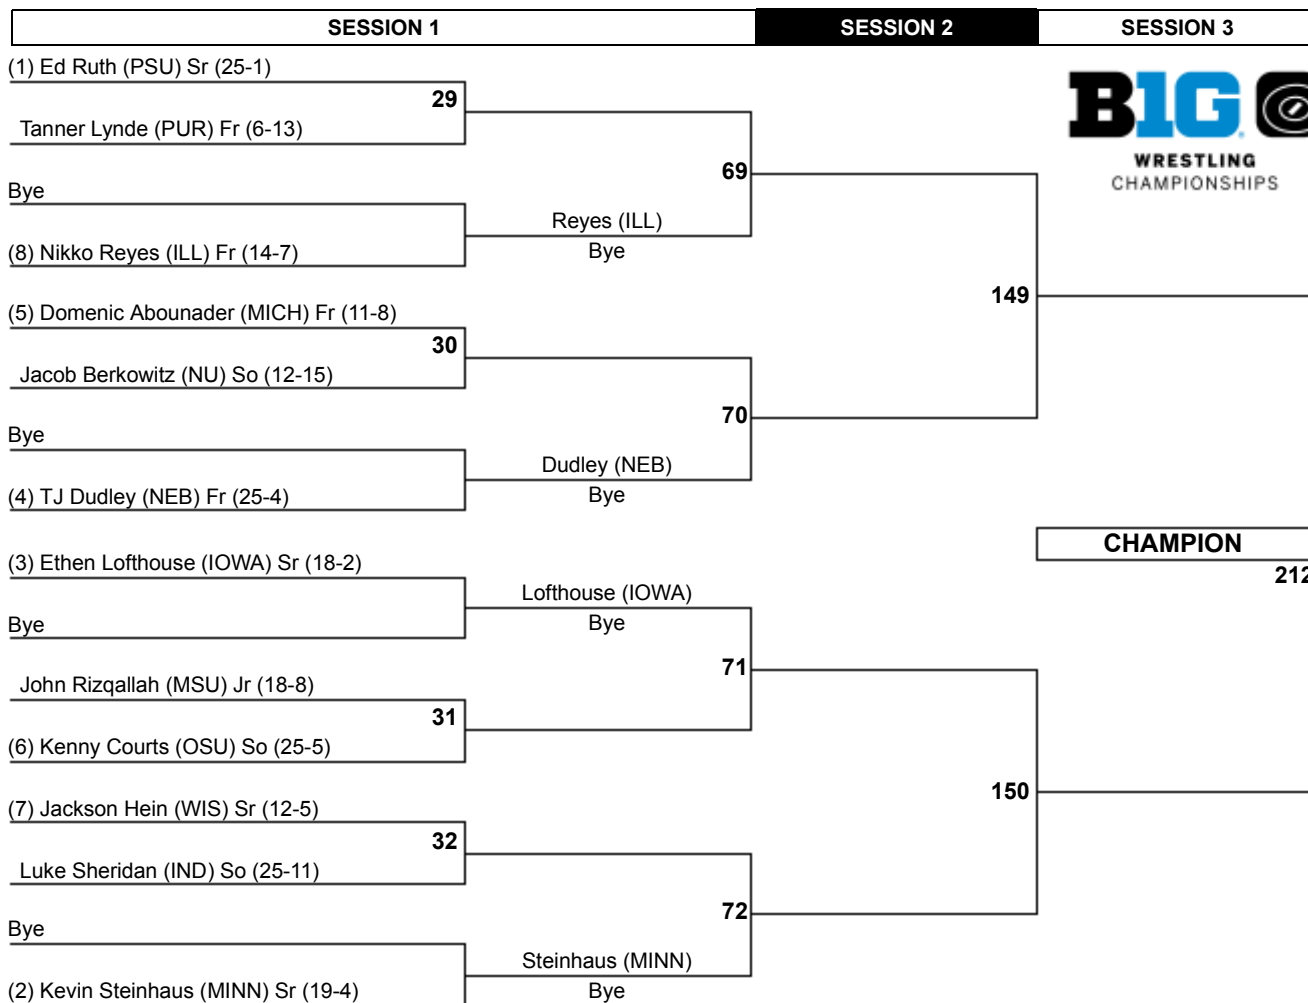

2014 Big Ten Wrestling Championships

184