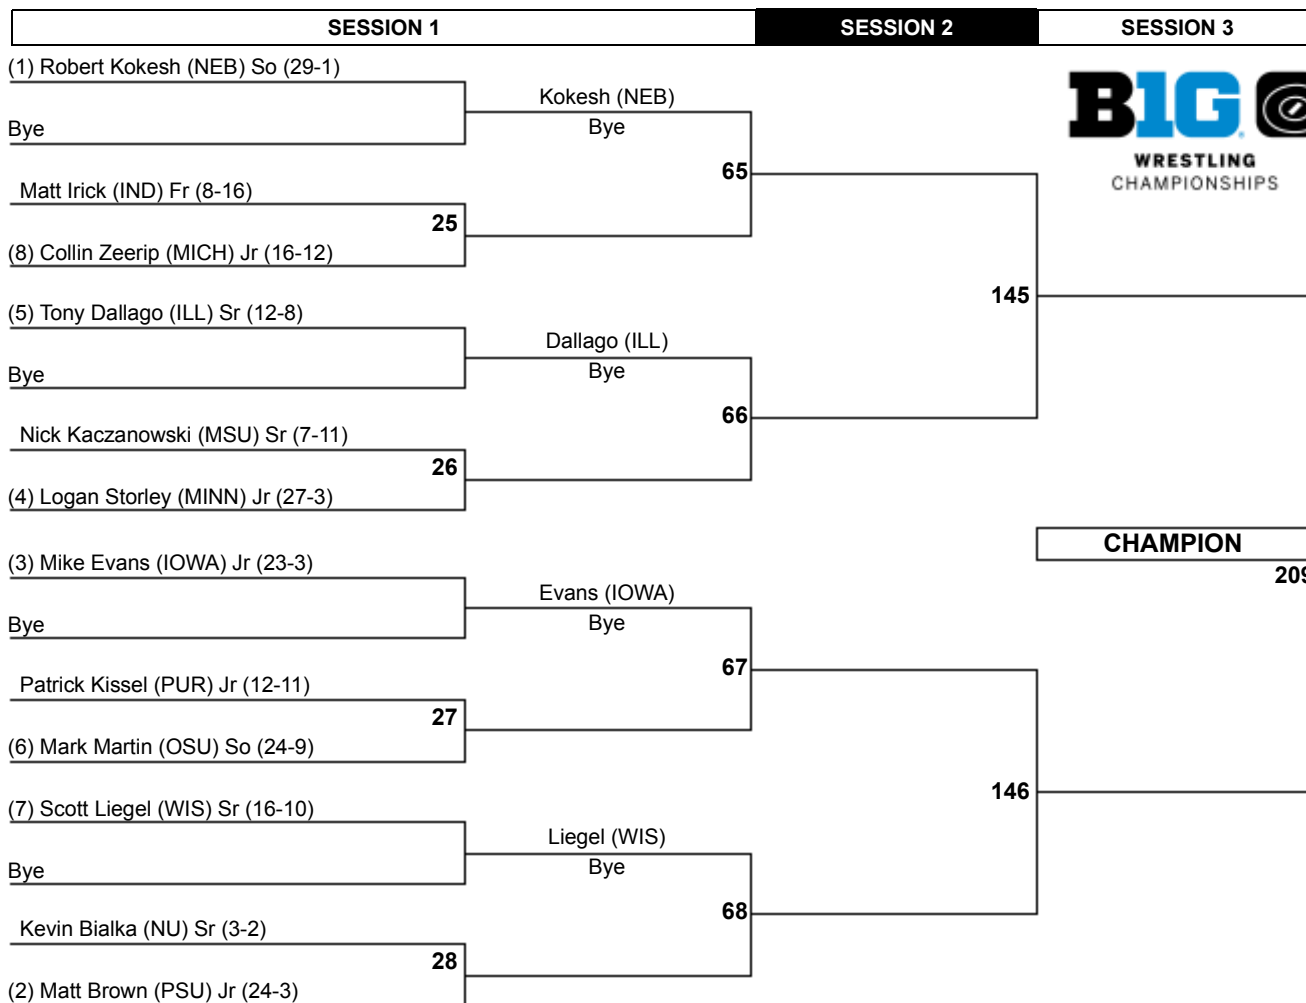

2014 Big Ten Wrestling Championships

125

2014 Big Ten Wrestling Championships

133

2014 Big Ten Wrestling Championships

141

2014 Big Ten Wrestling Championships

149

2014 Big Ten Wrestling Championships

157

2014 Big Ten Wrestling Championships

165

Loser of 143
Loser of 144 **186**

Loser of 171
Loser of 172 **208**

2014 Big Ten Wrestling Championships

174