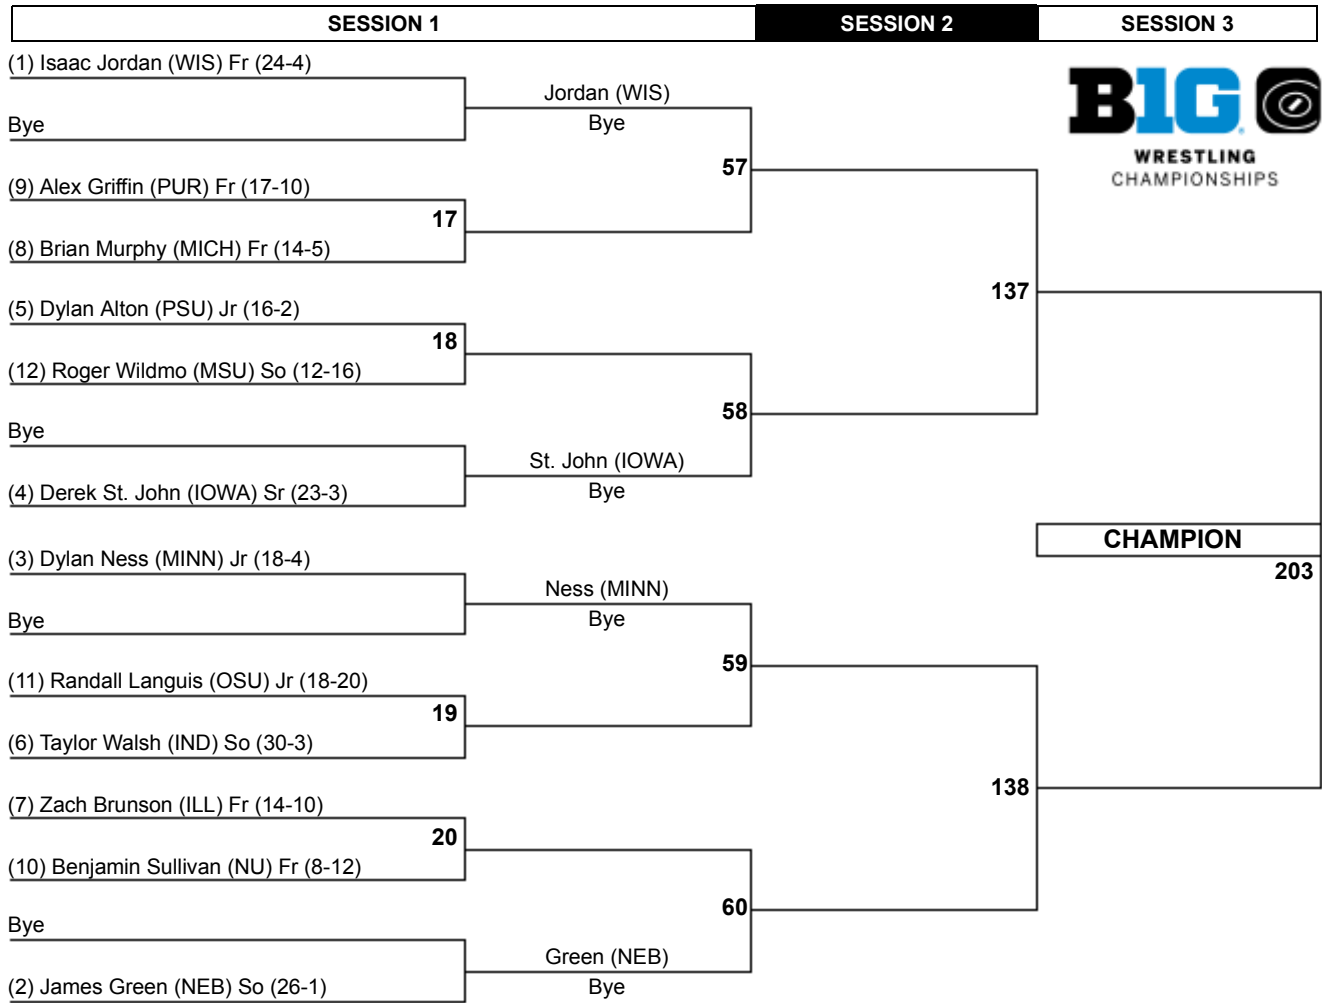

2014 Big Ten Wrestling Championships

125

2014 Big Ten Wrestling Championships

133

2014 Big Ten Wrestling Championships

141

2014 Big Ten Wrestling Championships

149

2014 Big Ten Wrestling Championships

157

2014 Big Ten Wrestling Championships

165

Loser of 143
Loser of 144 **186**

Loser of 171
Loser of 172 **208**

2014 Big Ten Wrestling Championships

174

2014 Big Ten Wrestling Championships

184

2014 Big Ten Wrestling Championships

197

Loser of 155
Loser of 156 **189**

Loser of 177
Loser of 178 **217**

2014 Big Ten Wrestling Championships

285