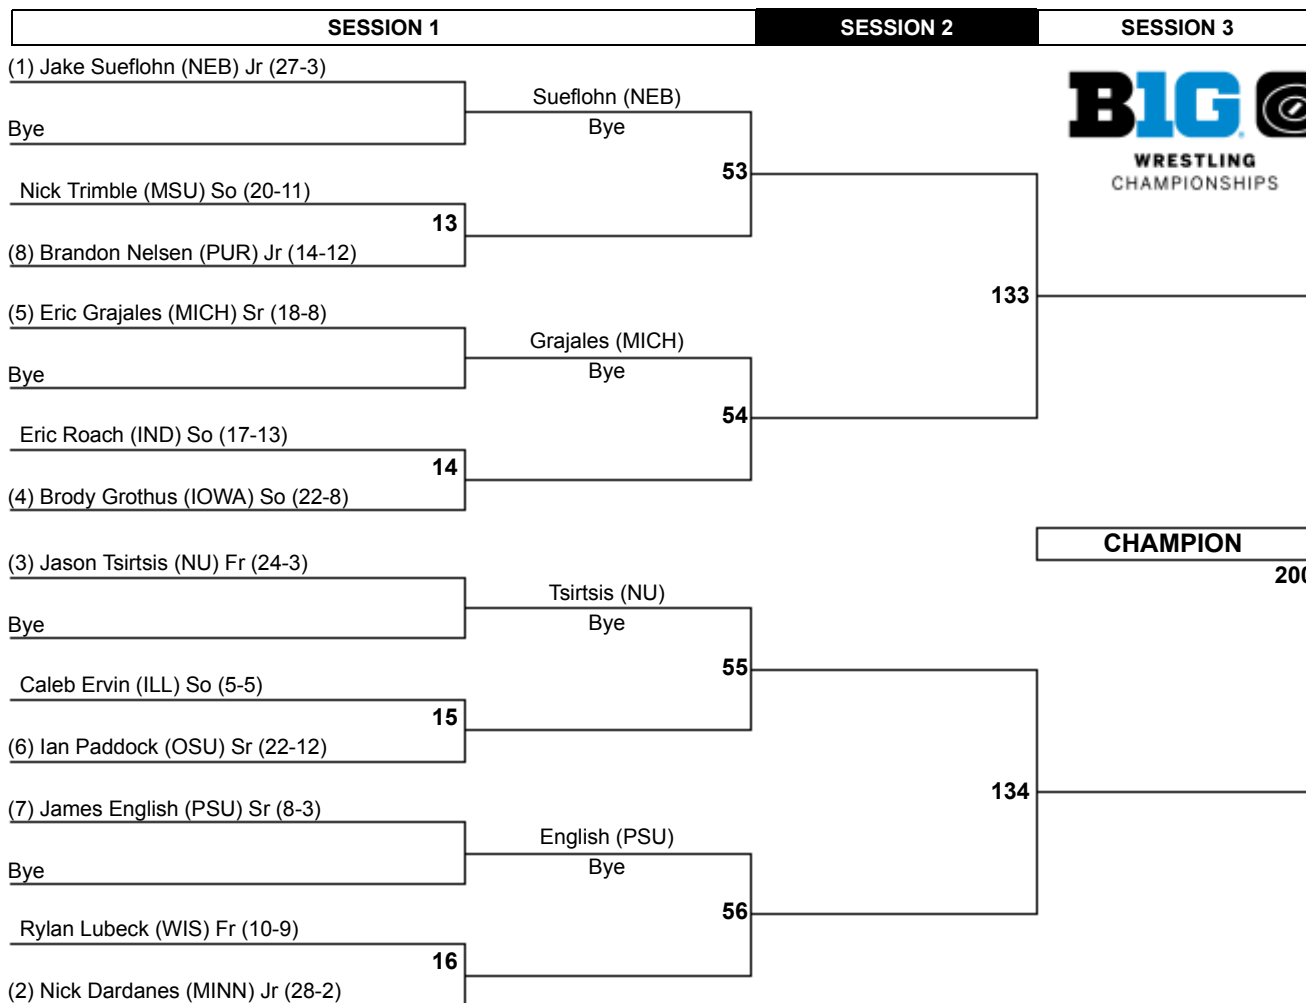

2014 Big Ten Wrestling Championships

125

2014 Big Ten Wrestling Championships

133

2014 Big Ten Wrestling Championships

141

2014 Big Ten Wrestling Championships

149

2014 Big Ten Wrestling Championships

157

2014 Big Ten Wrestling Championships

165

Loser of 143
Loser of 144 **186**

Loser of 171
Loser of 172 **208**

2014 Big Ten Wrestling Championships

174