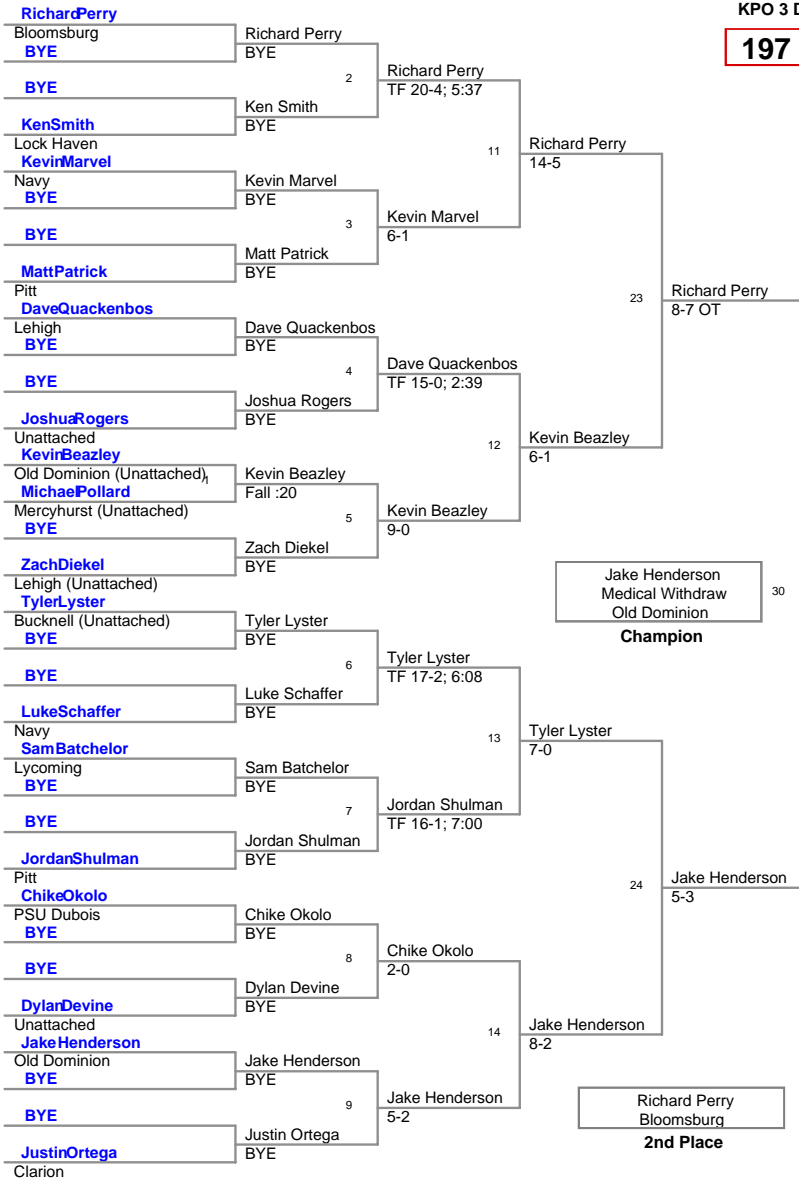

174 Lbs

KPO 3
KPO 3 Division

184 Lbs

KPO 3
KPO 3 Division
197 Lbs

KPO 3
KPO 3 Division

285 Lbs