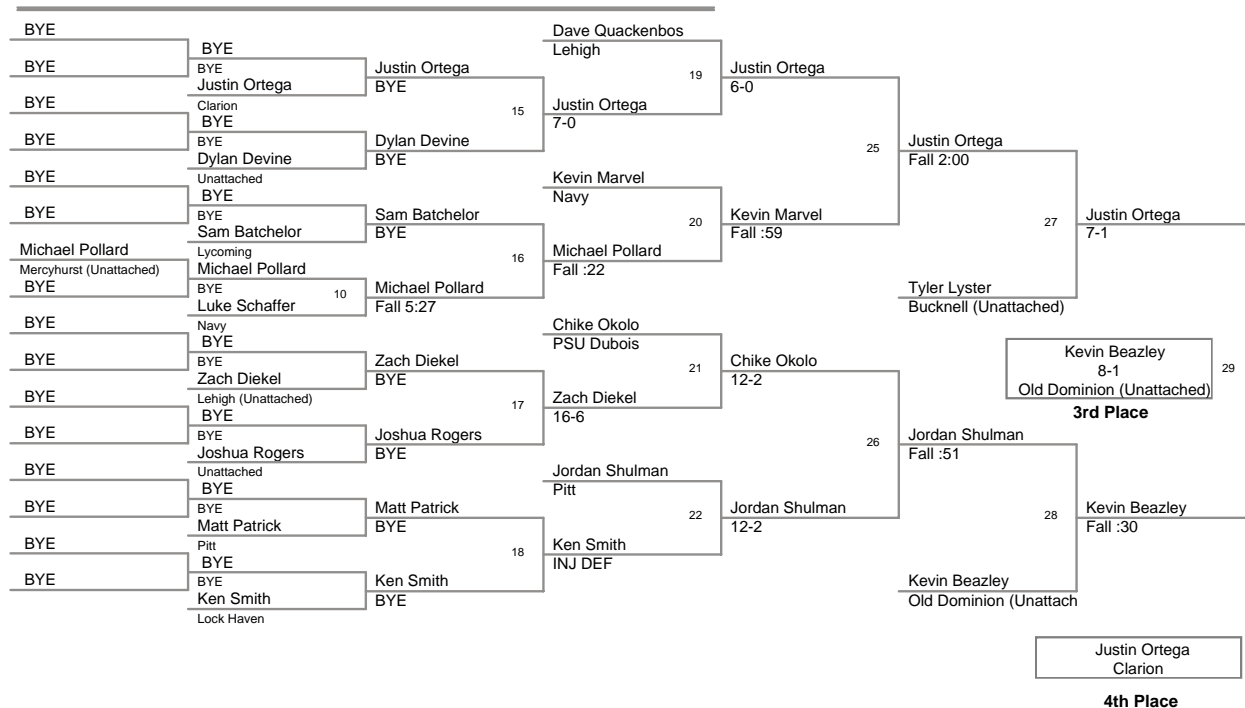

174 Lbs

KPO 3
KPO 3 Division

184 Lbs

KPO 3
KPO 3 Division
197 Lbs

KPO 3
KPO 3 Division

285 Lbs