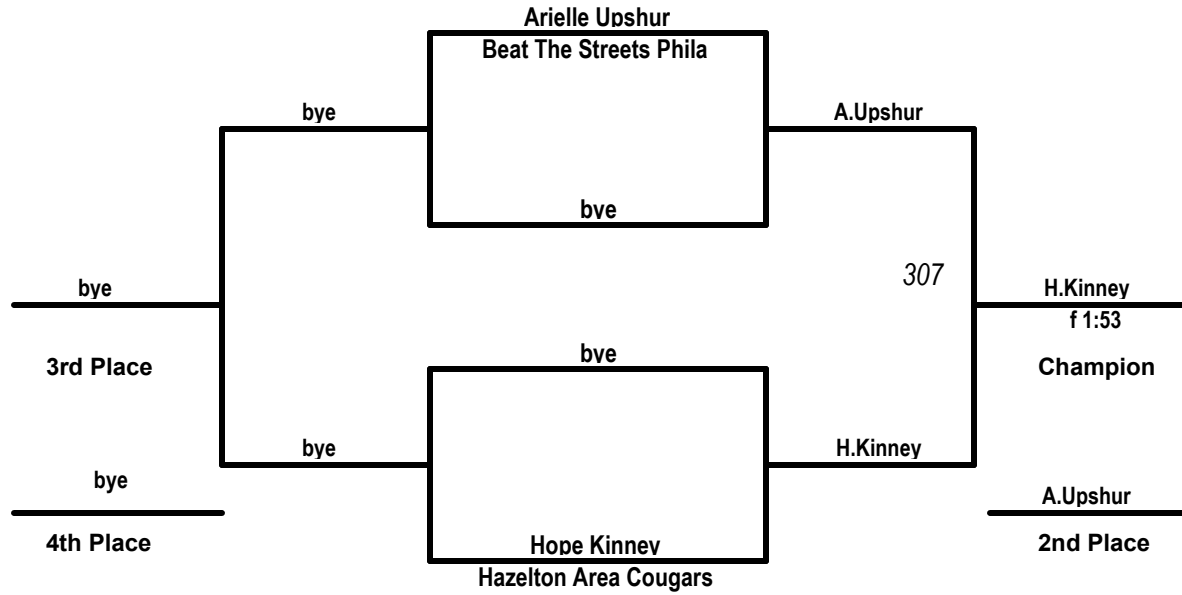

Girls State Folkstyle Championship

Novice

112+

Girls State Folkstyle Championship

MidSchool 155+