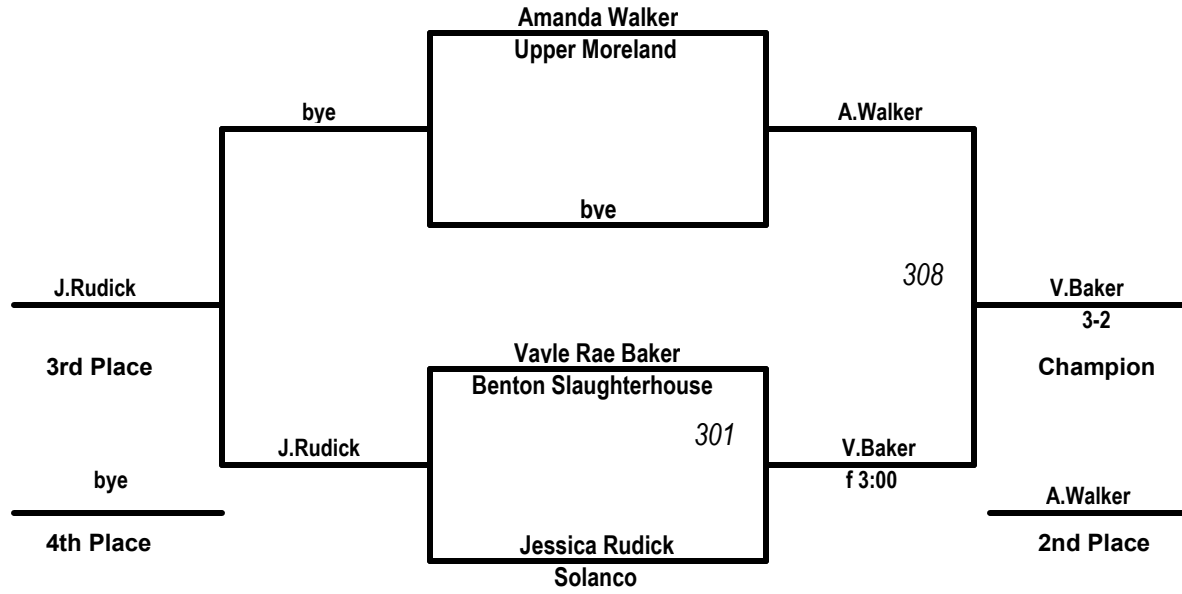

Girls State Folkstyle Championship

Novice

112+

Girls State Folkstyle Championship

MidSchool 155+