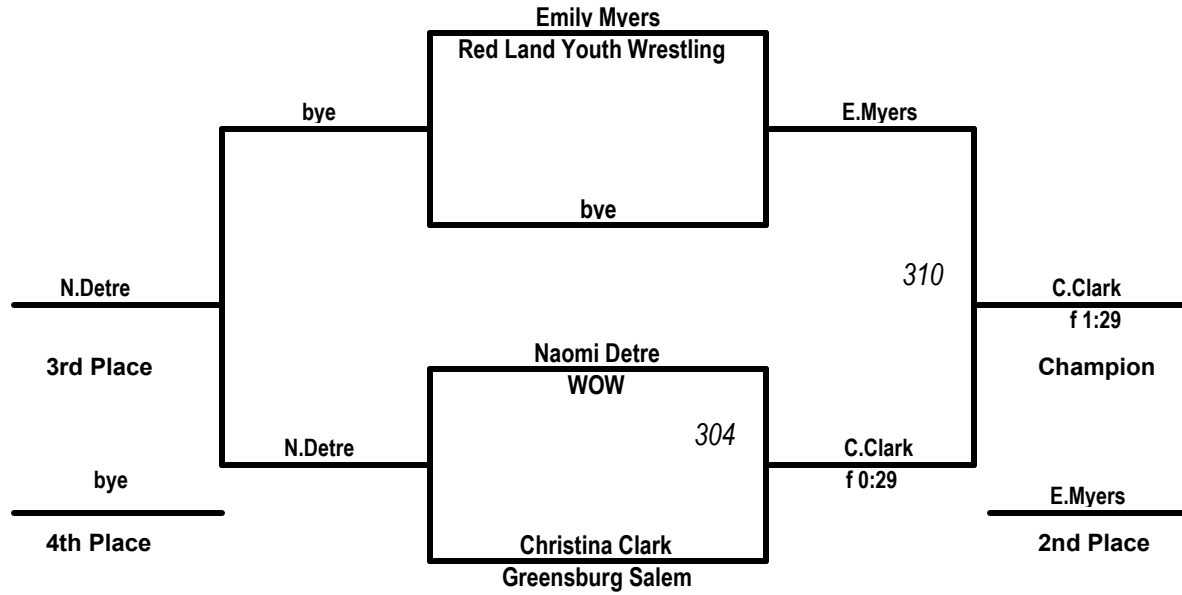

Girls State Folkstyle Championship

Novice

112+

Girls State Folkstyle Championship

MidSchool 155+